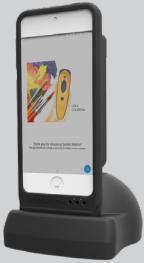

OPTIONAL ACCESSORIES

DuraCase & Charging Dock
Apple® iPod touch® for 5th/6th generation
Samsung J3/J5
Samsung Galaxy S7

DuraCase Charging Adapter