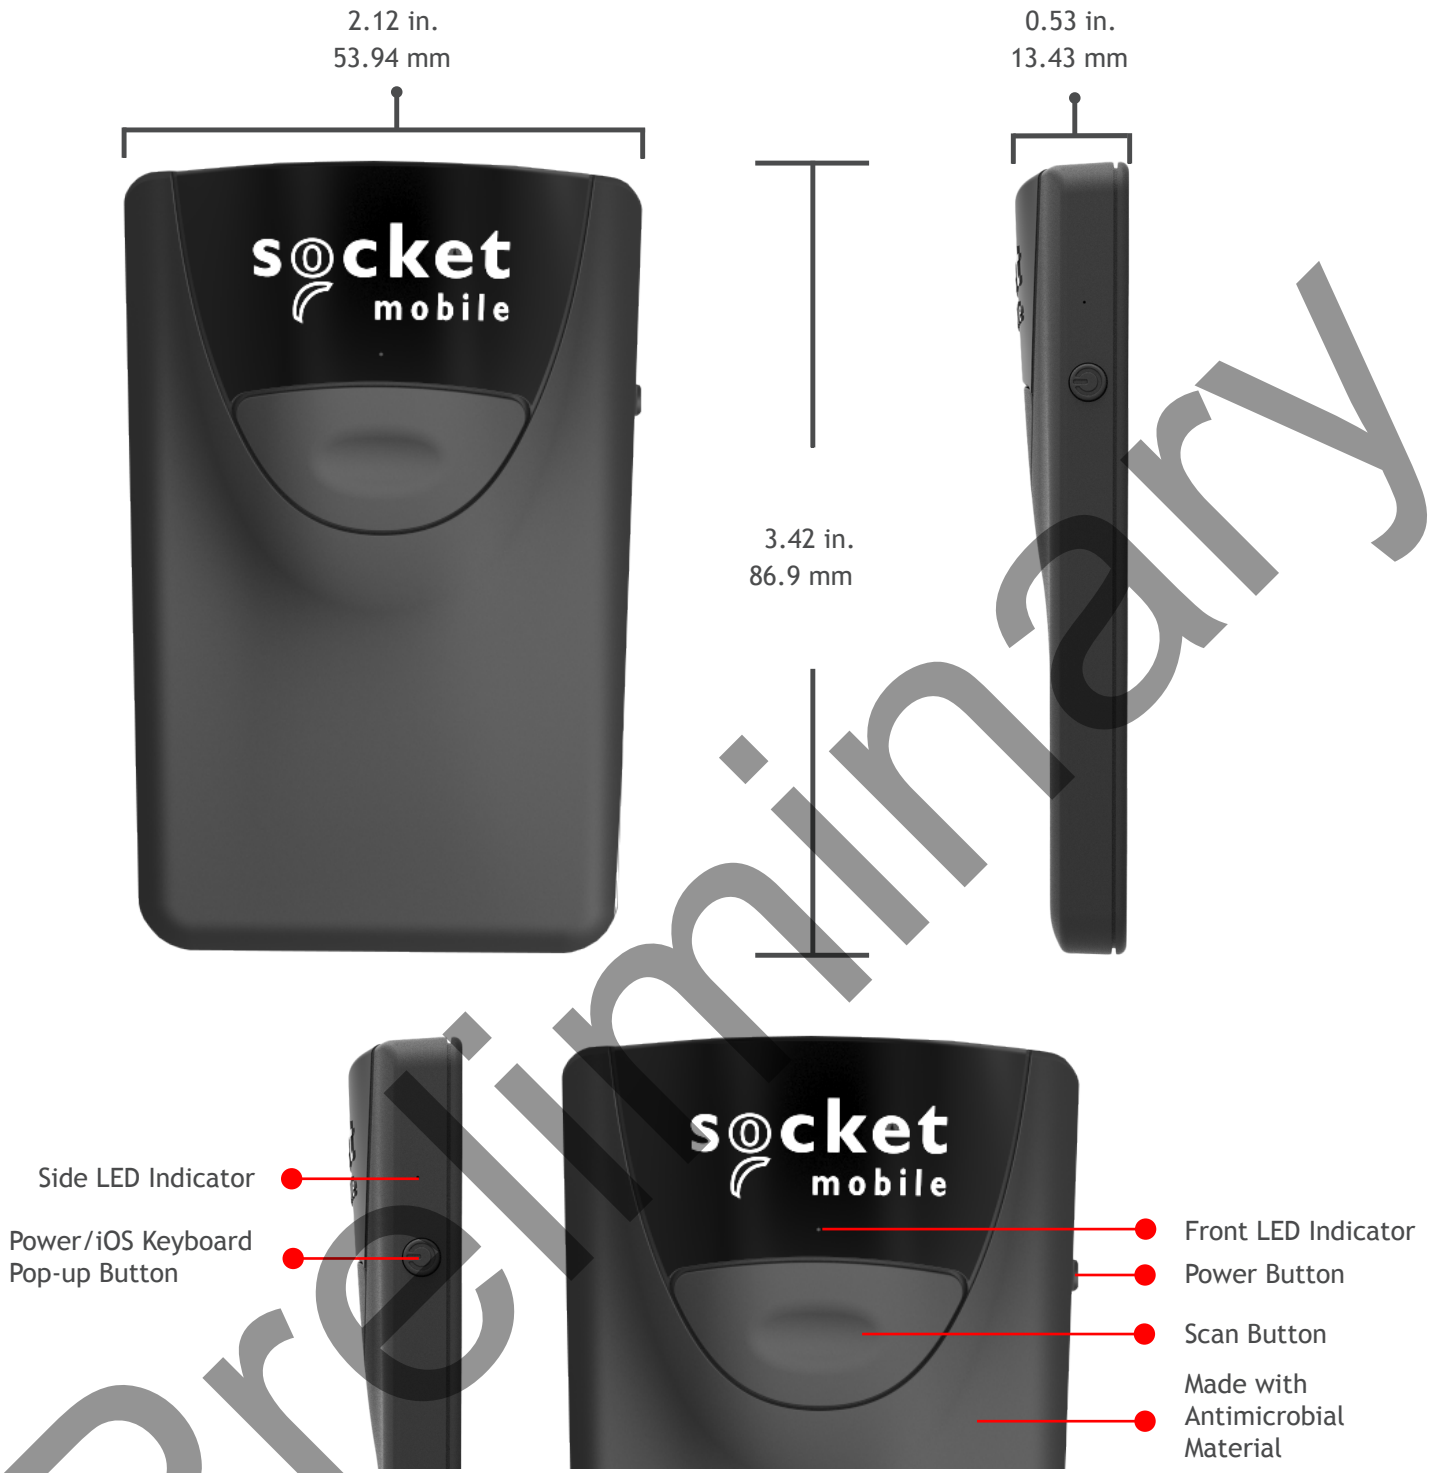

PHYSICAL CHARACTERISTICS

WARRANTY

Scanner:	Standard one year limited warranty
Accessories:	90 days
Extended Warranty: (sold separately)	www.socketmobile.com/socketcare

COMMON USES

Retail	Hospitality	Point of Sale
Logistics	Life Sciences	Automotive
Healthcare