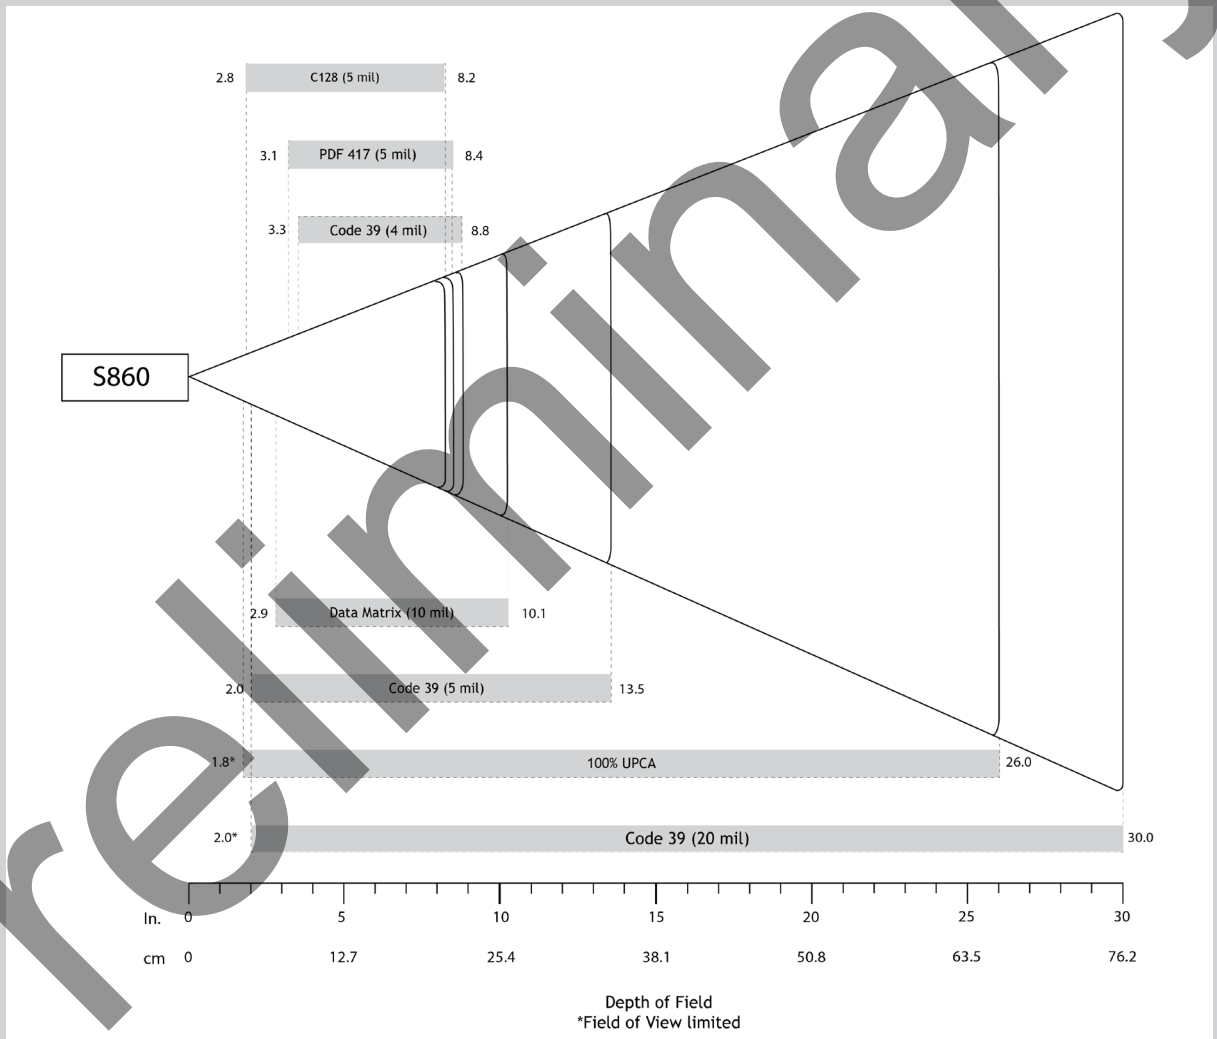

**Scan Angle:** Horizontal: 42° Vertical: 28°

**Sensor Resolution:** 1280 x 800 pixels

**Print Contrast:** Down to 25%

**Reading Distance:**

4.5 to 49.5 cm (1.5 to 19.5 in.) Depends on barcode size, symbology, label media, Narrow and Wide ratio, scan angle