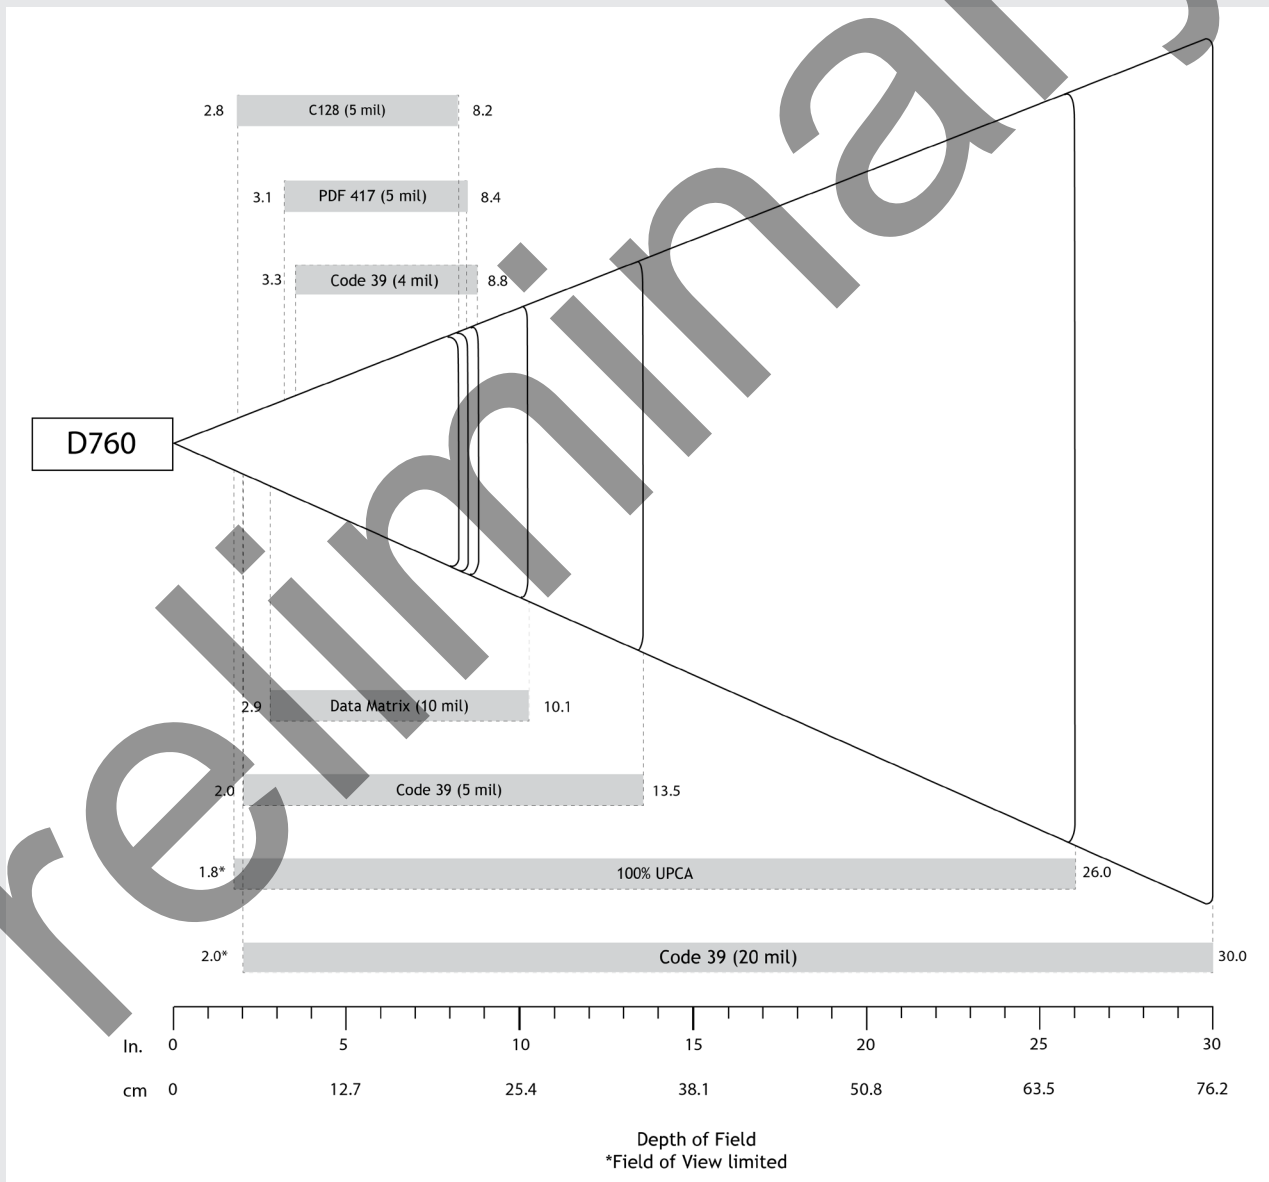

Default Barcode Symbologies: 1D Symbologies: Codabar, Code 39, Code 93, Code 128, EAN-13/JAN, EAN-8/JAN, GS1 Databar, GS1 Databar Expanded, GS1 Databar Limited, GS1-128, Interleaved 2 of 5, ISBT 128, UPC A, UPC EO
 2D Symbologies: Aztec, Data Matrix, Maxicode, Micro PDF417, PDF417
Postal Codes: Australia Post

Scan Angle: 42° (Horizontal) - 28° (Vertical)

Sensor Resolution: 640 horizontal x 400 vertical pixels

Print Contrast: Down to 25%-20%

Reading Distance:

4.5 to 49.5 cm (1.5 to 19.5 in.) Depends on barcode size, symbology, label media, Narrow and Wide ratio, scan angle