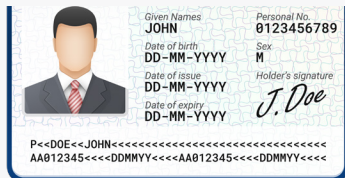

DURASCAN® D760

Coming Soon

2D/1D Imager

Passport Reader

OCR-A / OCR-B / MICR E13B

Ergonomic, Elegant and Rugged

The DuraScan D760 is a 2D/1D barcode scanner and passport reader with Bluetooth® wireless technology and a highly durable exterior. Built strong for applications in warehouses, outdoor distribution and industrial manufacturing conditions. Scanning 2D/1D barcodes and MRZ/passports, travel merchants need only one device to scan the purchased items and the passport. The scanner's IP54-rated outer casing withstands dust and water splashes, ruggedized for drop protection. Its antimicrobial material is easy to clean, helping protect from germs picked up from daily use. The D760 works perfectly in travel industries, including automotive, healthcare, logistics, and more. Its ergonomic design and light weight fit comfortably in the hand for all day use.