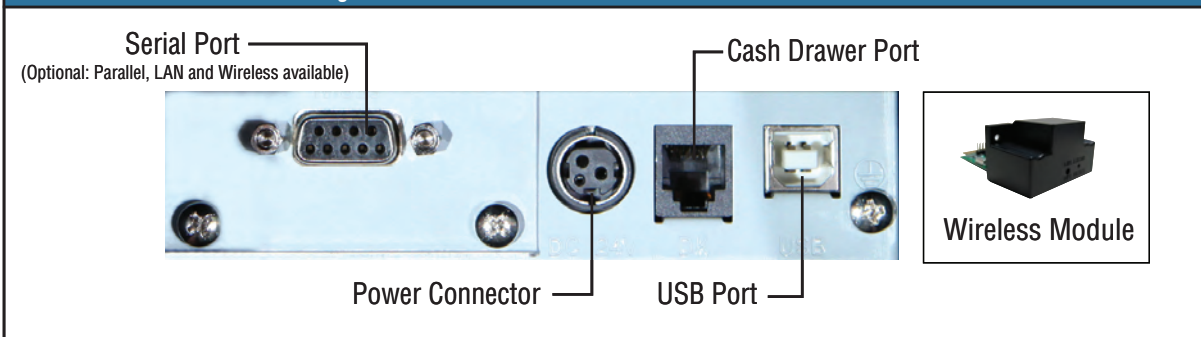

Specifications

PP9000 Specifications

Interface	USB + Optional Serial, Parallel, LAN port or Wireless
Printing Method	Thermal sensitive line dot method
Printing Speed	300 mm/sec
Print Resolution	8 dots / mm, 640 (Max.) dots / line
Input Buffer	6KB
Operating System Compatibility	Windows (Bitmap Support) or OPOS
Dimension (W x D x H)	(W x D x H) 148mm x 205mm x 143mm 144 mm (5.7")
Weight	1.2kg net (2.65lbs)
Color	Black
LED Indicator	Power: Green, Error: Red, Paper Out: Red
Operation Conditions	0°C ~ +40°C, 20%RH ~ 85%RH, non-condensing, 35% above the auto cutter
Option	Wallmount kit
Warranty	4 years

Printer Paper Specifications

Paper Loading	Drop and Use
Paper Type	Thermal Roll Paper
Paper Width	80 (or 58) + 0 / -1 mm max
Paper Roll Information	External side in heat-sensitive side
Paper Roll Outer Diameter	83 mm max
Paper Roll Inner Diameter	12 + 1 / -0 mm
Paper Feed Method	Friction auto-feed
Cutter Type	Auto

Language Support

International Character Set	15 International character set supported (Denmark, Denmark I, Ex-Yugoslavia, France, Germany, Italy, Japan, Korea, Latin America, Norway, Spain, Spain II, Sweden, UK, USA)
Character Code Page	Page 23 code pages supported (Power on default code page can be set in factory by factory software program)
Bar Code Printing	UPC-A/E, EAN13/8, ITF, CODE39/93/128, CODABAR, QR Code, PDF417

PP9000 Main Board Interface Diagram

Front