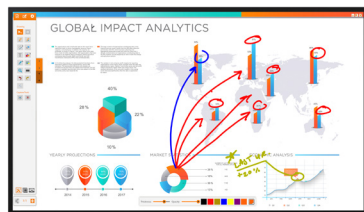

Logo-Free

Free your frame from logos that divert attention from your brand and messaging. All Planar 4K LCD displays are logo-free, allowing the spotlight to shine where it should – on the screen.

COMMERCIAL-GRADE 4K LCD DISPLAYS

Commercial-grade 4K LCD displays from Leyard and Planar are designed for lasting durability and superior performance. With features required for professional applications, Planar displays are much more than a television.

Compare Planar commercial-grade displays to commodity large screen TVs and you immediately see the advantages of a professional 4K LCD display from Leyard and Planar.

Capability	Planar 4K LCDs	Consumer TVs
Bezel	Durable, symmetrical design; logo-free	No
Support for extended use	Commercial-grade panel and backlight*	No
Landscape/Portrait	Both*	Landscape only
Brightness	Up to 500 nit	Ranges from 200-300 nit
Commercial connectivity	Yes	No
Display control	RS-232 and LAN	No
Multi-source viewing	Yes	No
OPS slot	Yes*	No
Protective glass	Yes*	No
Touch screen	Yes*	No
Warranty	3 years advance replacement*	1 year parts and labor

*Available on select models