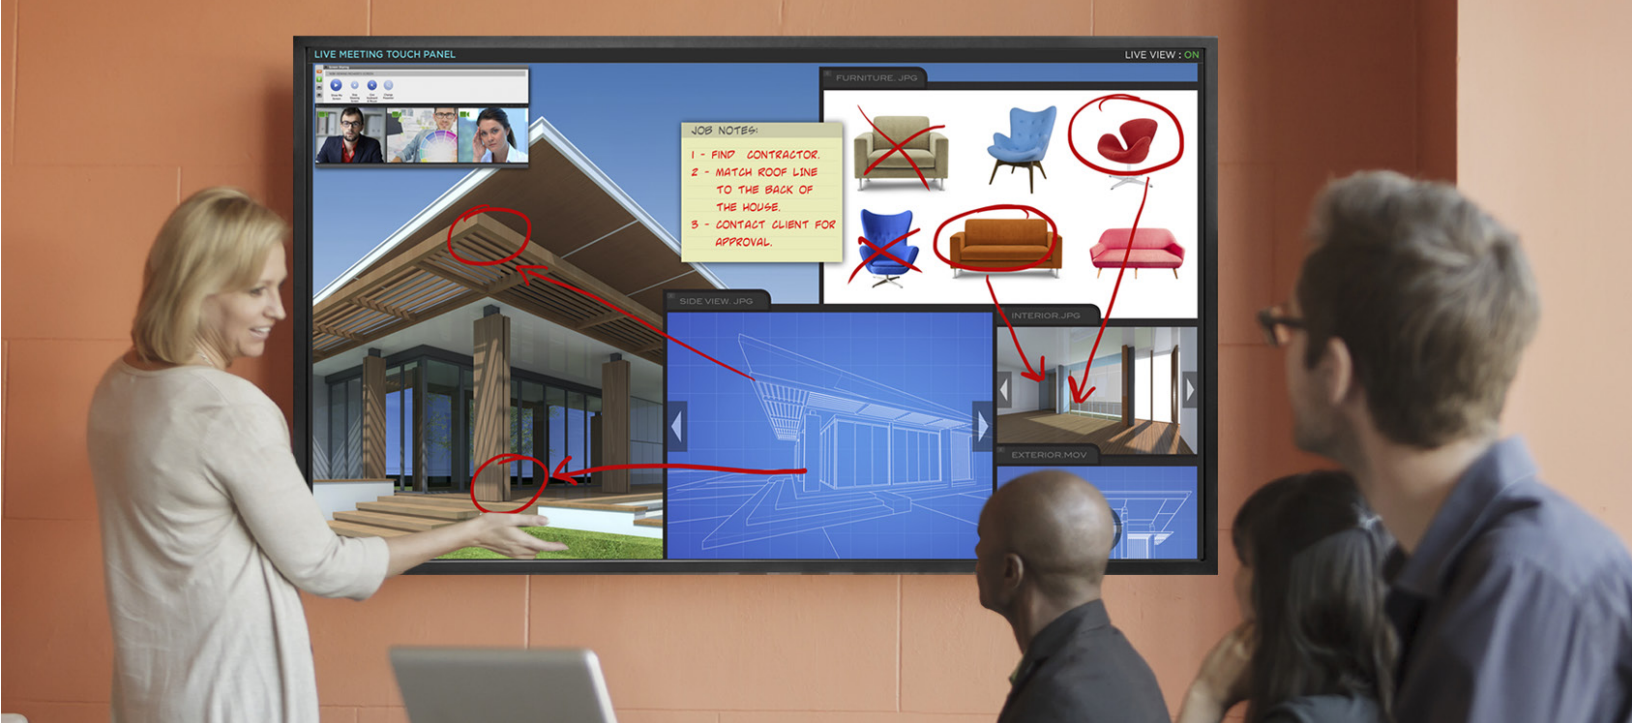

## Planar Simplicity Series 4K

*Sleek, Affordable 4K Digital Signage Displays*

The Planar® Simplicity™ Series 4K is designed with simplicity and affordability in mind, while delivering superior image quality and video performance. Ideal for a broad range of applications, the Planar

## Immersive 4K Experience

Delivering four times the resolution of Full HD, Planar 4K LCD displays produce amazing, life-like picture quality and an immersive display experience. No detail is missed when 4K content is shown on 4K LCD displays thanks to sharp clarity and crisp image quality even at close viewing distances. Ultra HD LCD displays also offer vast connectivity so the display can be used interchangeably with Full HD and Ultra HD sources today and emerging 4K sources coming to market in the future.

## Engaging Touch Technology

Select Planar 4K LCD displays can be transformed into fully integrated touch screens to create interactive experiences for public information, way finding, meeting room collaboration and training rooms. The displays offer precise multi-touch interactivity with a slim profile and protective glass seal to keep dust, dirt and moisture away from the display.