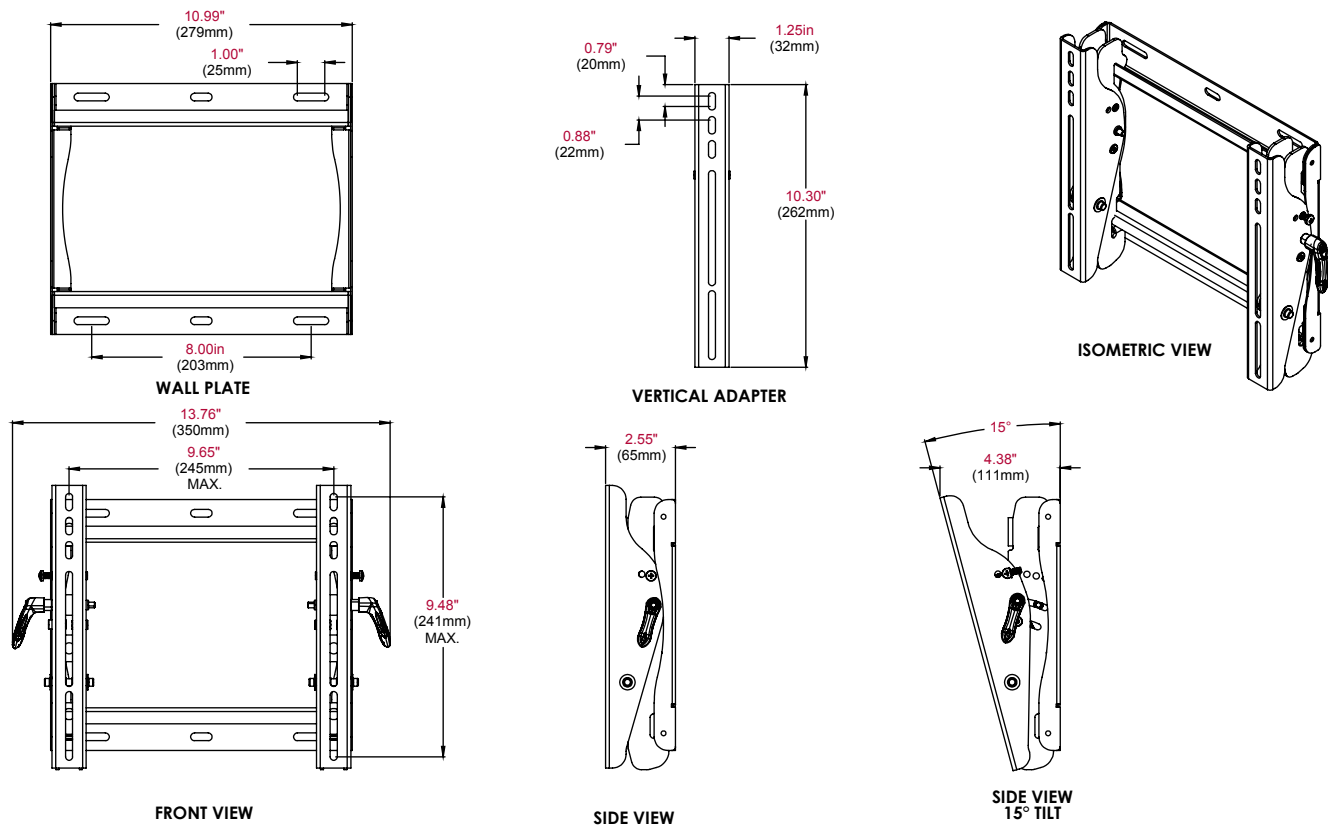

Display size: 13"-37"

Max load: 125lb (56kg)

FEATURES

- Universal mount fits displays with mounting hole patterns up to 245 x 241mm (9.65"W x 9.48"H), including VESA® 100, 200 x 100 and 200 x 200mm
- Open wall plate architecture allows for total wall access, increasing electrical access and cable management options
- Adjustable up to 15° of forward tilt and -5° backward tilt for optimal viewing angle
- Universal tilt bracket allows for tilt adjustment without the use of tools
- Easy-grip lever locks the display position into place
- Optional IncreLok™ feature offers fixed tilt angles of -5°, 0°, 5°, 10°, 15°
- Universal display adapters easily hook onto wall plate for fast installation
- Mounts to wood stud, concrete, cinder block or metal stud (metal stud accessory required)
- Comes with Peerless' Sorted-for-You™ fastener pack with all necessary display attachment hardware
- Integrated security options available
- UL listed

Product Specifications

	DIMENSIONS (W x H x D)	PRODUCT WEIGHT	LOAD CAPACITY	FINISH	AVAILABLE COLORS
ST635(P)(-S)	13.76" x 10.3" x 2.55" (350 x 262 x 65mm)	5.1lb (2.3kg)	125lb (56kg)	Scratch resistant fused epoxy	ST635(P): Black ST635(P)-S: Silver

Package Specifications

	PACKAGE SIZE (W x H x D)	PACKAGE SHIP WEIGHT	PACKAGE UPC CODE	PACKAGE CONTENTS	UNITS IN PACKAGE
ST635(P)(-S)	11.5" x 10.06" x 3.5" (292 x 256 x 89mm)	6.6lb (2.99kg)	ST635: 735029236573 ST635-S: 735029236597 ST635P: 735029236580 ST635P-S: 735029236603	Wall plate, universal display adapters, mounting and display attachment hardware	1

Accessories

ACC215: 2-pack Metal Stud Fastener Kit

All dimensions = inch (mm)

ARCHITECTS SPECIFICATIONS

The Smartmount® Universal Tilt Wall Mount shall be a Peerless-AV model ST635 and shall be located where indicated on the plans. It shall be constructed of heavy gauge cold rolled steel and finished with scratch resistant Black or Silver Fused Epoxy. Assembly and installation shall be done according to instructions provided by the manufacturer.