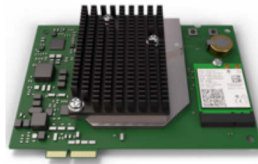

Mimo Open Frame Display with BrightSign Built-In with HD Series 5 Player

10"-32" MBS Series. See Part Numbers in the Available Screens, Sizes and Options section

A truly brilliant, smart, and professional tablet With BrightSign HS125 Player Built-In Digital Signage Module

The Mimo Wide Viewing Angle Digital Signage Display

Two trusted powerhouse digital signage leaders - Mimo and BrightSign - have teamed up to deliver the Mimo Display with BrightSign Built-In. This versatile and reliable, all-in-one digital signage solution leverages the power of Mimo display technology with the industry-leading BrightSign platform. The result is a high-quality, easy-to-install solution that's immediately digital signage ready, making it extremely simple to use, especially for those already reliant on the BrightSign platform. The Mimo Display with BrightSign Built-In features a modern zero bezel design, a nearly 180-degree viewing angle from its bright, high-contrast IPS screen, and a range of resolutions that can display in either landscape or portrait orientations. HD resolution and common VESA patterns available where wall or desktop mounting is desired. Ask a Mimo rep about mounting ears for kiosk applications.

BrightSign Built-In

The BrightSign Built-In Digital Signage Module is an HD Series 5 class Bright Sign player compatible with all BrightSign software, services and supported CMS solutions, and a global network of partner CMS solutions and integrations. Simplify installation with an all-in-one solution that minimizes cabling and setup time and seamlessly embeds into small and large format displays with Full HD or 4K options. Operates with unparalleled reliability, security and sustainability on BrightSign OS while reducing total cost of ownership with complimentary remote player management and controls.