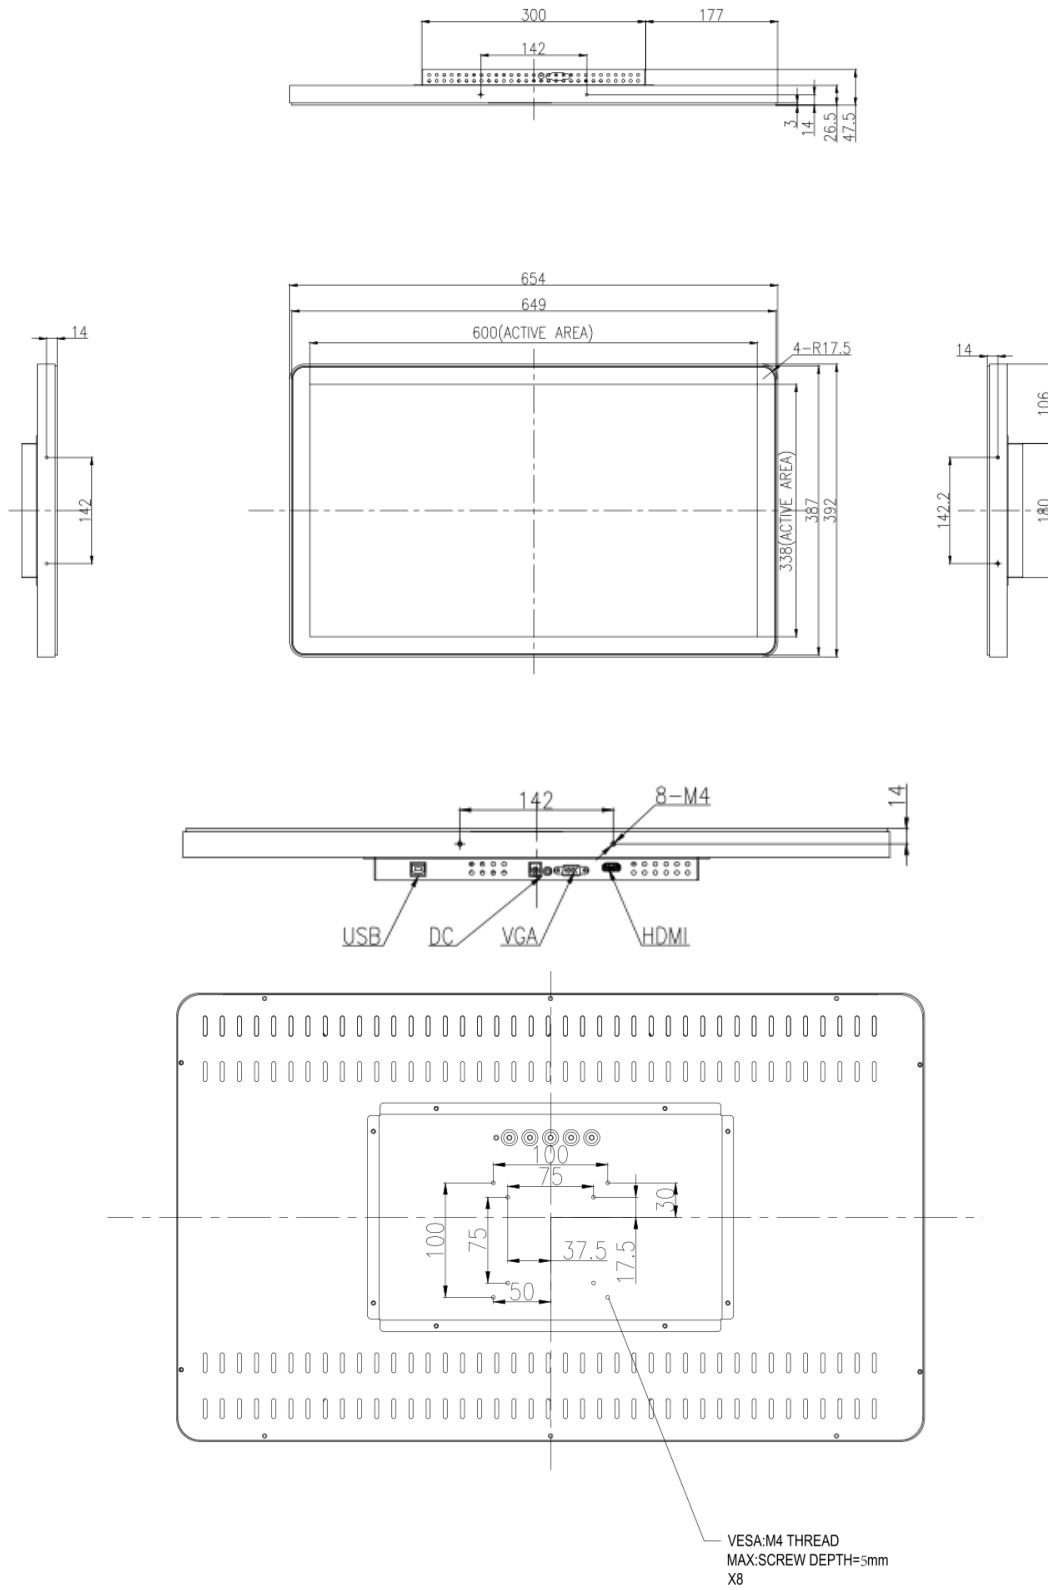

Technical Drawings

Mimo Monitors
743 Alexander Rd. Suite 15
Princeton, NJ 08540

info@mimomonitors.com
Sales: **1-855-YES-MIMO (937-6466)**

2018-1214
Rev 1 - 78347