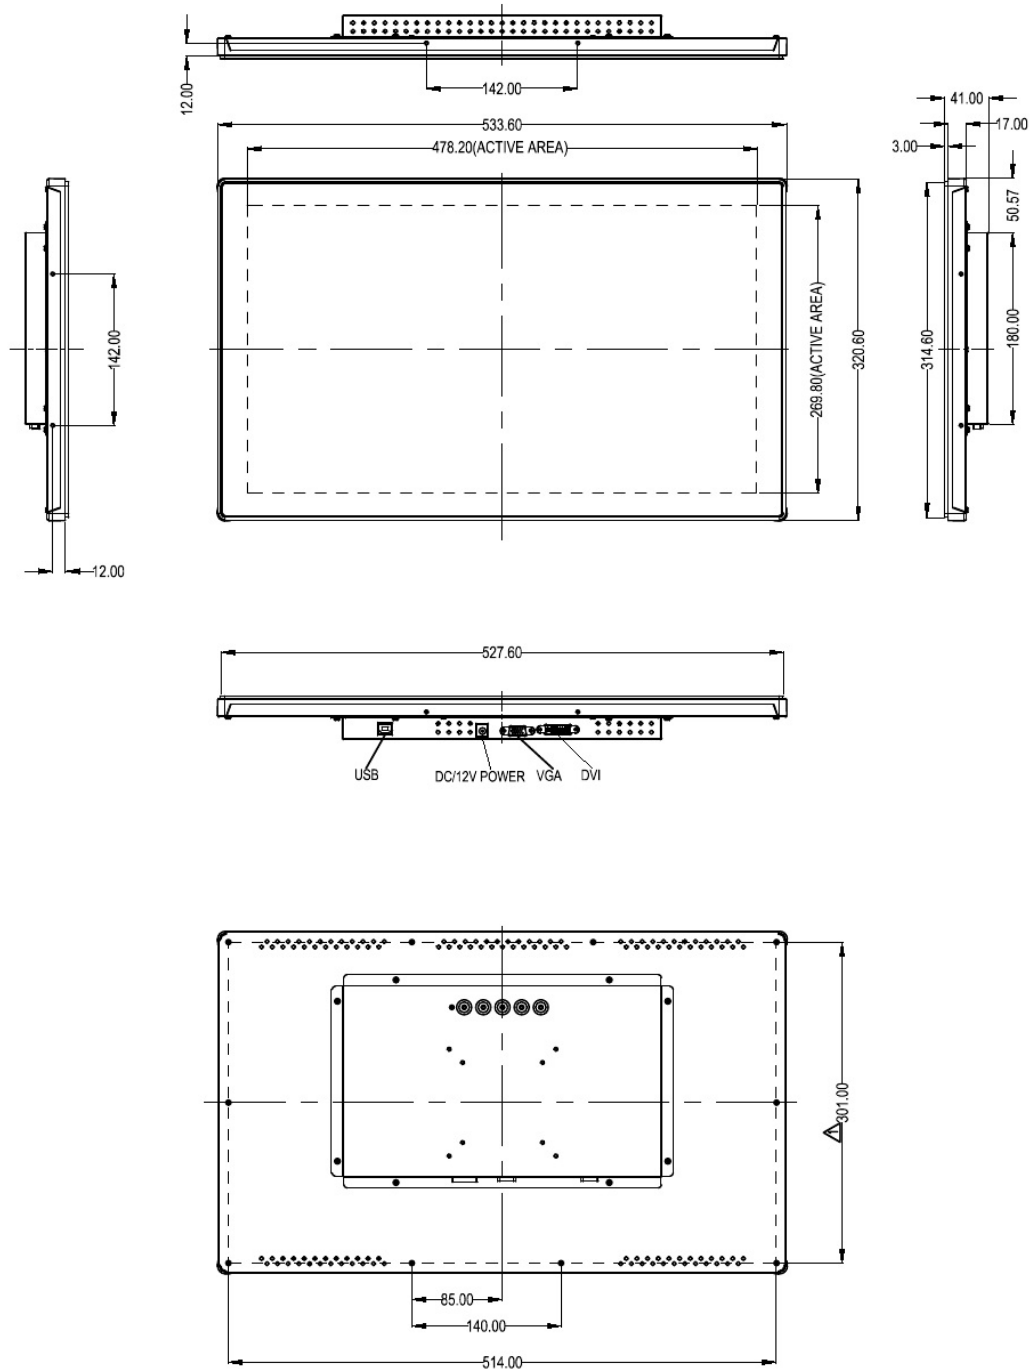

Dimensions and Mechanical Specifications

Mimo Monitors

743 Alexander Rd. Suite 15
Princeton, NJ 08540

info@mimomonitors.com

Sales: **1-855-YES-MIMO (937-6466)**