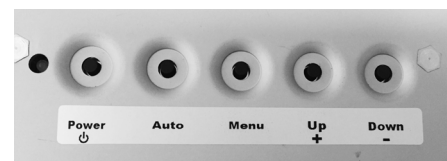

Applications:

- Kiosk
- Gaming/Amusement
- Industrial Automation
- POP/POI