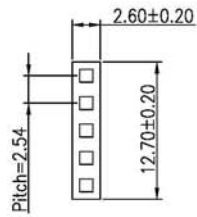

TOUCHSCREEN TABULATION	
PART NUMBER	TYPE
001G	CLEAR
001N	ANTI GLARE

HOUSING

CONNECTOR PINOUT	
PIN NO.	DESIGNATION
1	RT
2	RL
3	SG
4	LT
5	LL

DETAIL-A

KEYTEC, INC. www.magictouch.com	DESCRIPTION	TO-TR5-0002	DATE	NOV.14 ,2007	APPROVED	<i>Sue</i>	Rev.	A
	MODEL	24" widescreen 5-wire touch screen	SCALE	-/-	DESIGN	<i>Andy</i>	Page	of
	PART NO.	KTT-240W-LAH	UNIT	mm.	DRAWING	<i>Gigi</i>	B-Page	of