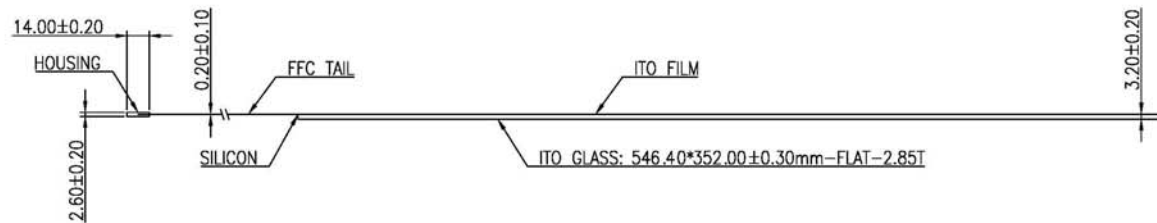

TOUCHSCREEN TABULATION	
PART NUMBER	TYPE
001G	CLEAR
001N	ANTI GLARE

HOUSING

CONNECTOR PINOUT	
PIN NO.	DESIGNATION
1	RT
2	RL
3	SG
4	LT
5	LL

DETAIL-A

KEYTEC, INC. www.magictouch.com	DESCRIPTION	TO-TR5-0002	DATE	NOV.14 ,2007	APPROVED	<i>Sue</i>	Rev.	A
	MODEL	24" widescreen 5-wire touch screen	SCALE	-/-	DESIGN	<i>Andy</i>	Page	of
	PART NO.	KTT-240W-LAH	UNIT	mm.	DRAWING	<i>Gigi</i>	B-Page	of