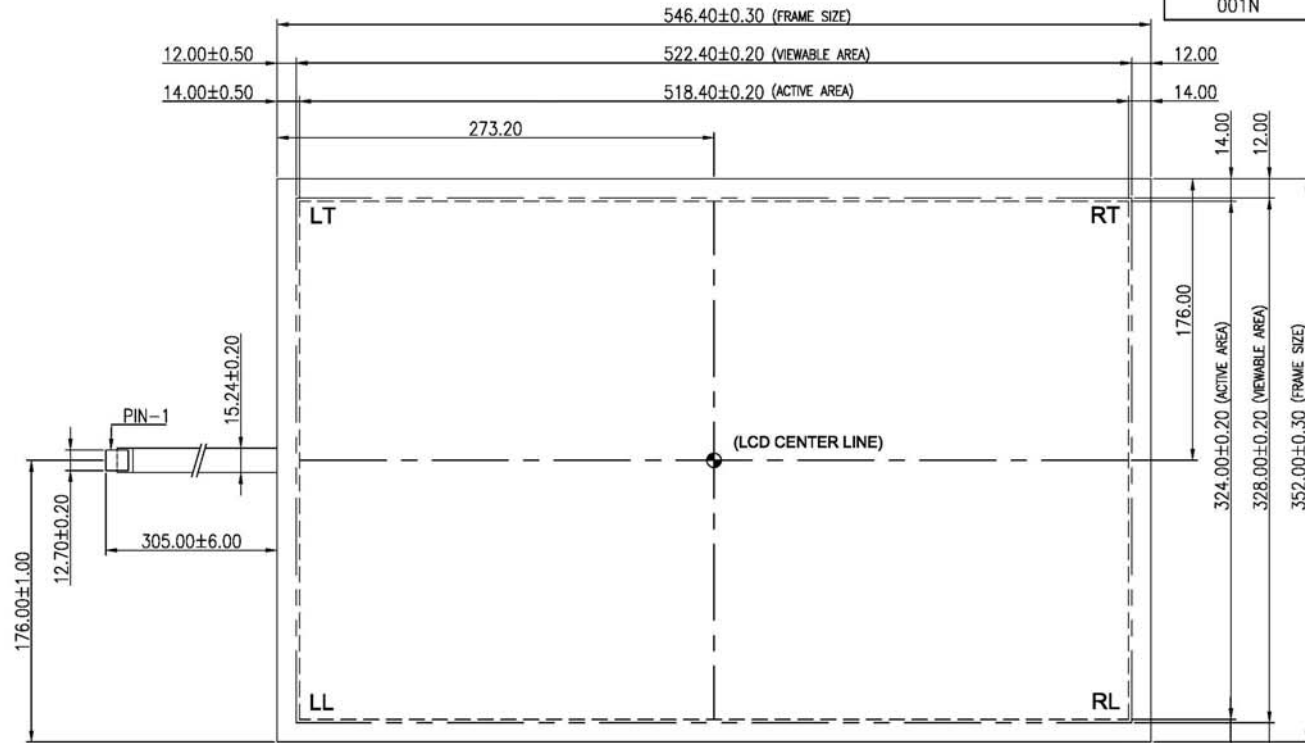

TOUCHSCREEN TABULATION	
PART NUMBER	TYPE
001G	CLEAR
001N	ANTI GLARE

HOUSING

CONNECTOR PINOUT	
PIN NO.	DESIGNATION
1	RT
2	RL
3	SG
4	LT
5	LL

DETAIL-A

KEYTEC, INC. www.magictouch.com	DESCRIPTION	TO-TR5-0002	DATE	NOV.14 ,2007	APPROVED	<i>Sue</i>	Rev.	A
	MODEL	24" widescreen 5-wire touch screen	SCALE	-/-	DESIGN	<i>Andy</i>	Page	of
	PART NO.	KTT-240W-LAH	UNIT	mm.	DRAWING	<i>Gigi</i>	B-Page	of