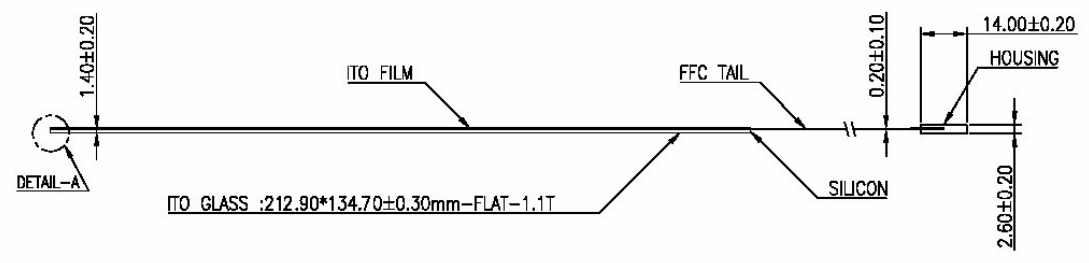

TOUCHSCREEN TABULATION	
PART NUMBER	TYPE
5RB001G	CLEAR
5RB001N	ANTI GLARE

HOUSING

CONNECTOR PINOUT	
PIN NO.	DESIGNATION
1	LL
2	LT
3	SG
4	RL
5	RT

DETAIL-A

KEYTEC, INC.
www.magictouch.com

DESCRIPTION	HW-TR5-004	DATE	DEC.24 ,2007	APPROVED	<i>Sup</i>	Rev.	A
MODEL	9" Widescreen 5-wire touch screen	SCALE	-/-	DESIGN	<i>Andy</i>	Page	of
PART NO.	KTT-090W-LAH	UNIT	mm.	DRAWING	<i>Carol</i>	B-Page	of