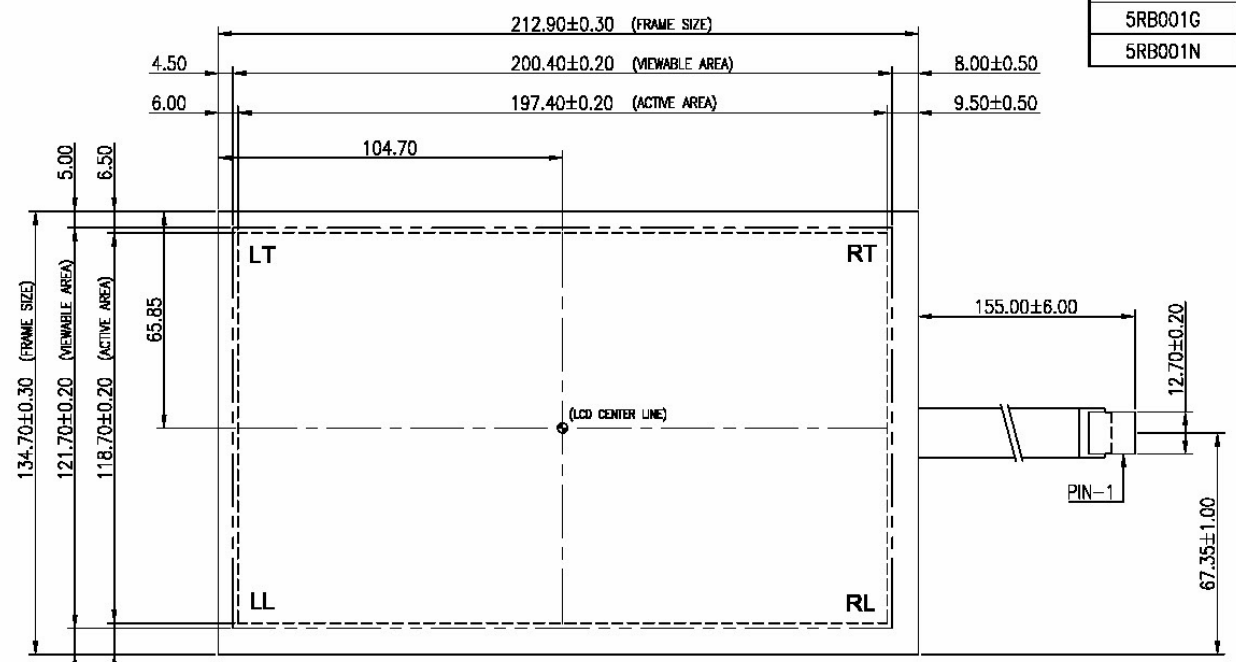

TOUCHSCREEN TABULATION	
PART NUMBER	TYPE
5RB001G	CLEAR
5RB001N	ANTI GLARE

HOUSING

CONNECTOR PINOUT	
PIN NO.	DESIGNATION
1	LL
2	LT
3	SG
4	RL
5	RT

DETAIL-A

KEYTEC, INC.
www.magictouch.com

DESCRIPTION	HW-TR5-004	DATE	DEC.24 ,2007	APPROVED	<i>Sup</i>	Rev.	A
MODEL	9" Widescreen 5-wire touch screen	SCALE	-/-	DESIGN	<i>Andy</i>	Page	of
PART NO.	KTT-090W-LAH	UNIT	mm.	DRAWING	<i>Carol</i>	B-Page	of