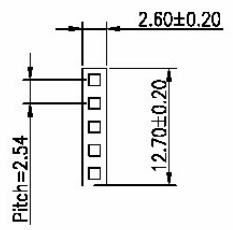

TOUCHSCREEN TABULATION	
PART NUMBER	TYPE
5RB001G	CLEAR
5RB001N	ANTI GLARE

HOUSING

CONNECTOR PINOUT	
PIN NO.	DESIGNATION
1	LL
2	LT
3	SG
4	RL
5	RT

DETAIL-A

KEYTEC, INC.
www.magictouch.com

DESCRIPTION	HW-TR5-004	DATE	DEC.24 ,2007	APPROVED	<i>Sup</i>	Rev.	A
MODEL	9" Widescreen 5-wire touch screen	SCALE	-/-	DESIGN	<i>Andy</i>	Page	of
PART NO.	KTT-090W-LAH	UNIT	mm.	DRAWING	<i>Carol</i>	B-Page	of