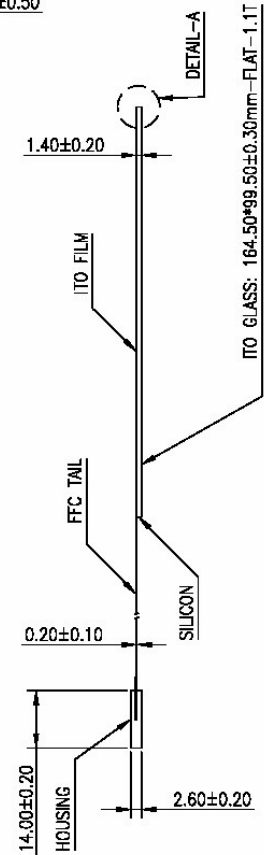

HOUSING

CONNECTOR PINOUT	
PIN NO.	DESIGNATION
1	LT
2	RT
3	SG
4	LL
5	RL

DETAIL-A

TOUCHSCREEN TABULATION	
PART NUMBER	TYPE
5RB013C	CLEAR
5RB013N	ANTI GLARE

KEYTEC, INC. www.magictouch.com	DESCRIPTION	RC-TR5-002	DATE	DEC.17, 2007	APPROVED	Sup	Rev.	A
	MODEL	7" widescreen 5-wire touch screen	SCALE	-/-	DESIGN	Andy	Page	of
	PART NO.	KTT-070W-LAH	UNIT	mm.	DRAWING	Carol	B-Page	of