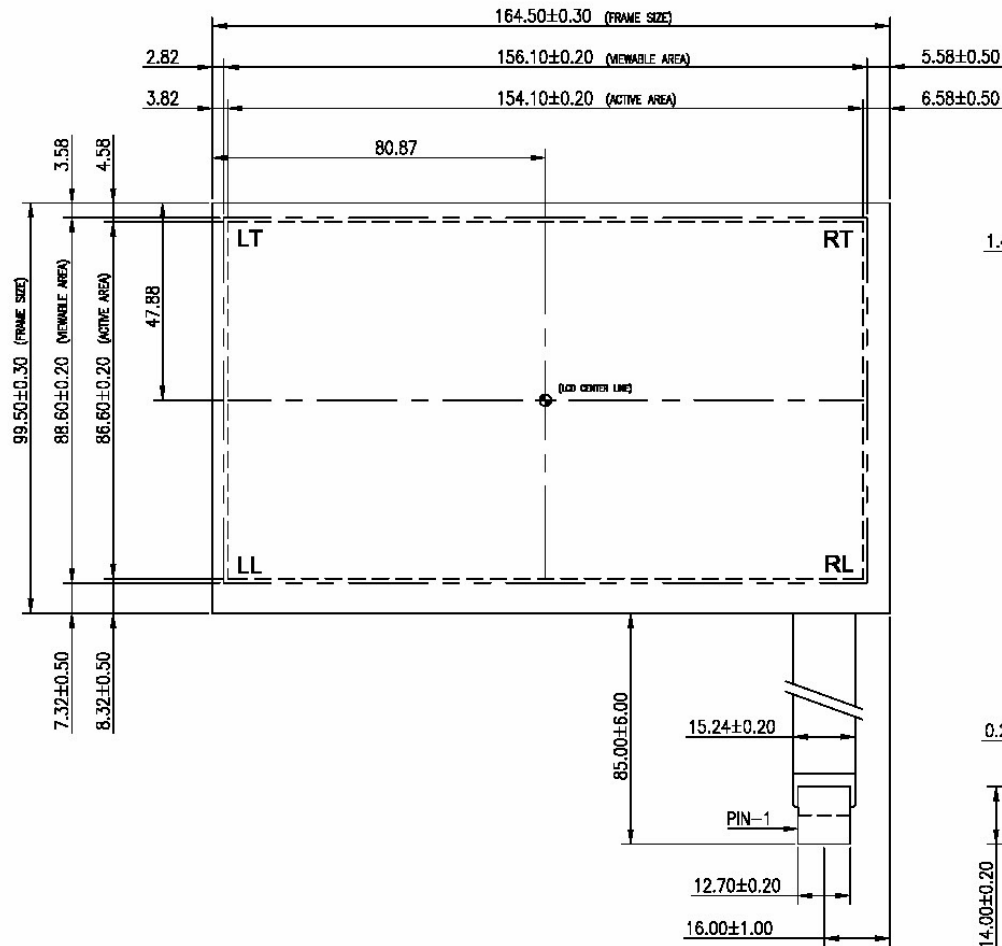

HOUSING

CONNECTOR PINOUT	
PIN NO.	DESIGNATION
1	LT
2	RT
3	SG
4	LL
5	RL

DETAIL-A

TOUCHSCREEN TABULATION	
PART NUMBER	TYPE
5RB013C	CLEAR
5RB013N	ANTI GLARE

KEYTEC, INC. www.magictouch.com	DESCRIPTION	RC-TR5-002	DATE	DEC.17, 2007	APPROVED	Sup	Rev.	A
	MODEL	7" widescreen 5-wire touch screen	SCALE	-/-	DESIGN	Andy	Page	of
	PART NO.	KTT-070W-LAH	UNIT	mm.	DRAWING	Carol	B-Page	of