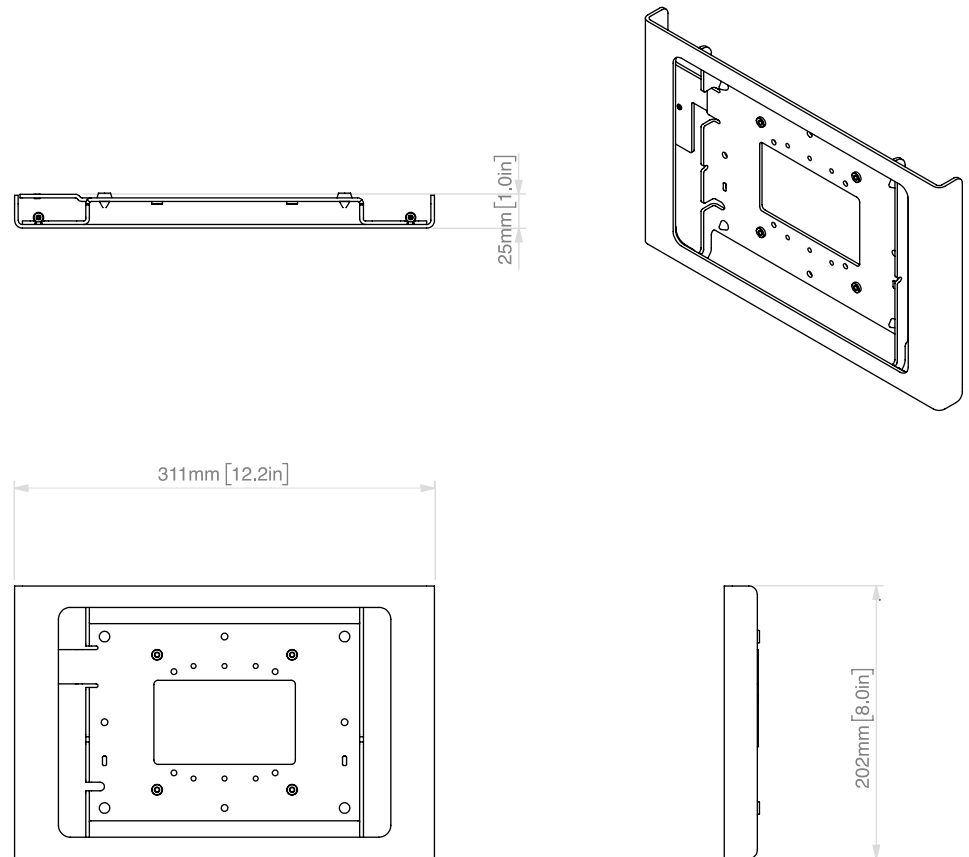

## Secure Wall Enclosure for iPad Pro 10.5-inch

Securely mount an iPad Pro 10.5-inch on any wall – with style.

WindFall Wall Mount offers architectural-grade aesthetics, commercial-grade construction, and tamper-resistant assembly.

# WALL MOUNT

H515

for iPad Pro 10.5-inch

## Dimensions

## Specifications

<b>Price</b>	\$169
<b>SKU</b>	H515
<b>Height</b>	8 inches
<b>Width</b>	12.2 inches
<b>Depth</b>	1 inches
<b>Weight</b>	4 pounds
<b>Warranty</b>	2 years

---