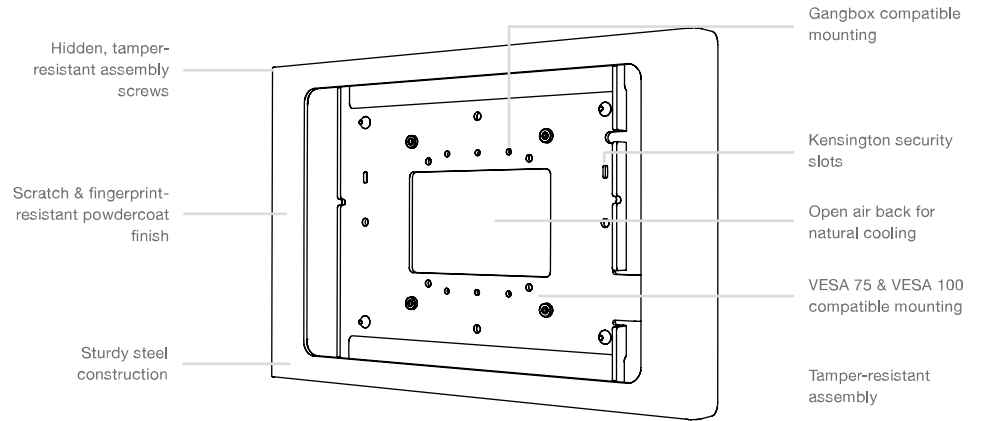

## Secure Wall Enclosure for iPad Pro 10.5-inch

Securely mount an iPad Pro 10.5-inch on any wall – with style.

WindFall Wall Mount offers architectural-grade aesthetics, commercial-grade construction, and tamper-resistant assembly.

WindFall Wall Mount is perfect for home automation, security camera monitoring, and music control. Pair with a PoE Splitter (sold separately) to keep your iPad powered throughout the day.

## Dimensions