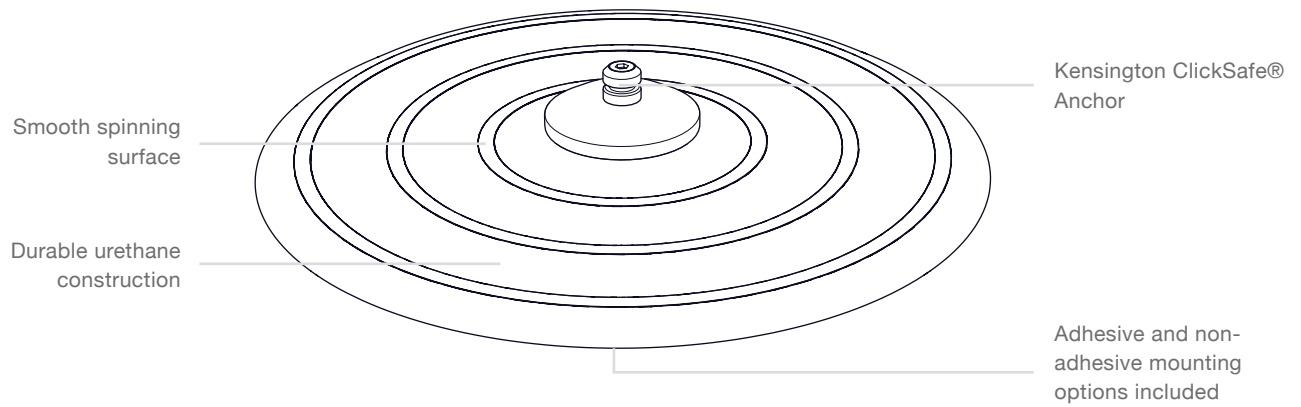

PIVOT TABLE

Mount a WindFall anywhere. No drilling required.

The PivotTable melds the worlds of flexibility, functionality, and security. Utilizing a non-slip foam layer, PivotTable allows you to mount your Windfall to just about any surface. Pair it with a Kensington security cable, and your POS system is functional and secure.

Specifications

Price \$20
SKU H229

Width 6 inches
Length 6 inches
Height 0.3 inches
Weight 0.25 pounds

What's Included

WindFall Penny Tray
Installation screw