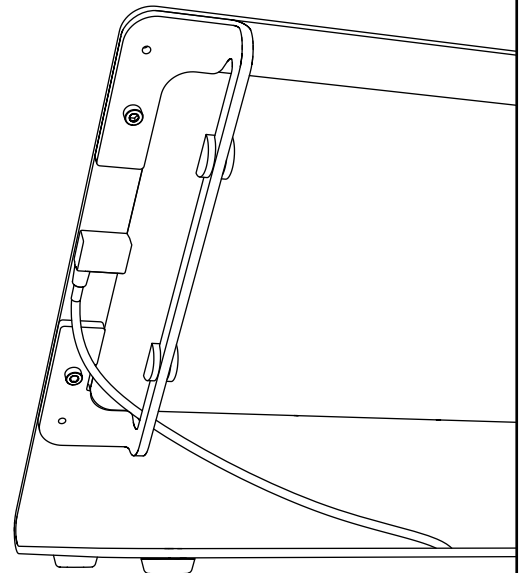

Without iDynamo 5