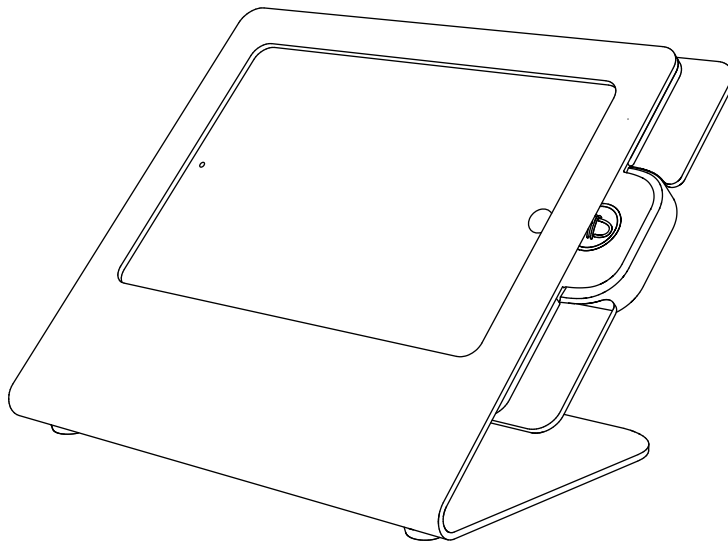

With iDynamo 5