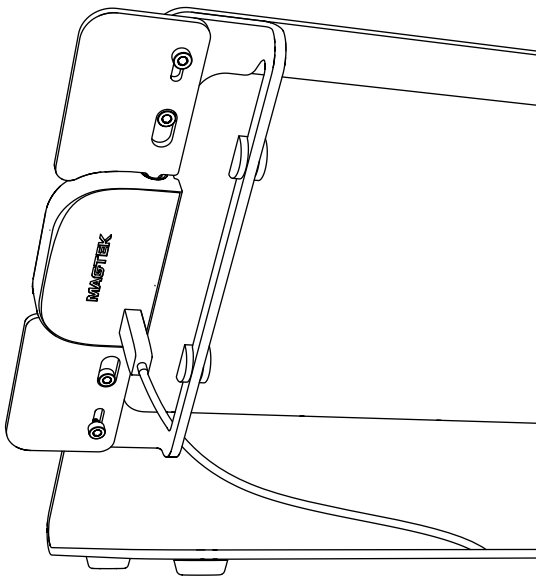

Adapter Clips
E125

Foam for iPad Fit
Adapter Clip
F250

Keep your **special** assembly tool in a safe place. To purchase a replacement, please contact service@hecklerdesign.com.

Assemble With Or Without iDynamo 5 Features

With iDynamo 5