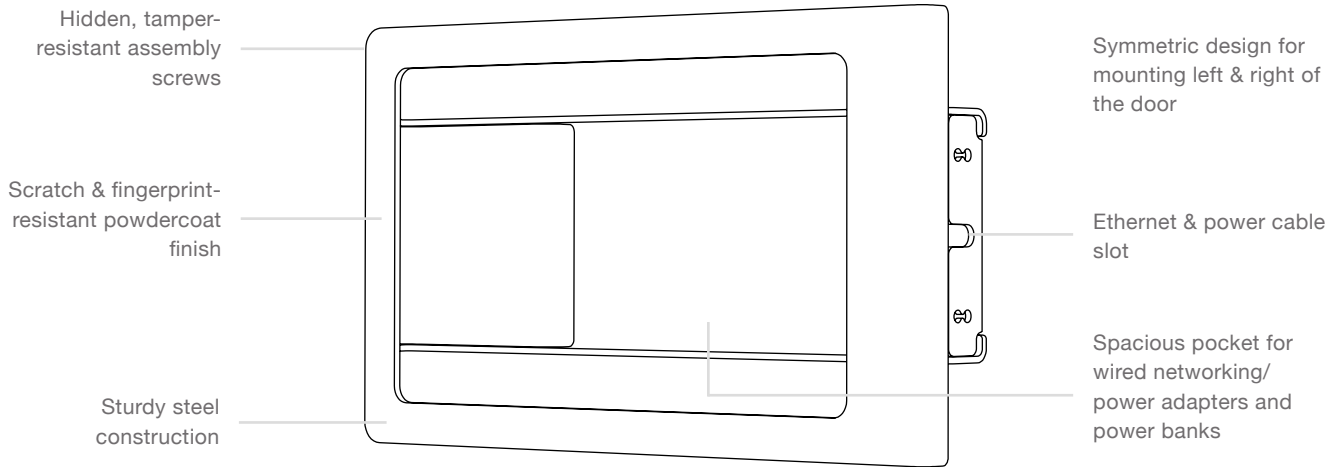

WindFall® SIDE MOUNT

Secure Flush-mount Enclosure for Galaxy Tab A 10.1
Meeting Room Scheduling

Pretty, simple tablet mounting. Easily mount an Galaxy Tab A 10.1 outside your conference rooms and meeting rooms to create beautiful scheduling displays. WindFall Side Mount installs to the side of your mullions, features a large, hidden pocket to hide PoE power adapters, networking adapters, and external power banks (all sold separately)—all while maintaining a slim profile.

Specifications

Price \$149
SKU H499

Height 7.91 inches
Width 11.33 inches
Depth 1.5 inches
Weight 3 pounds

What's Included

WindFall Side Mount
 Adapter clips
 Assembly tool
 Mullion mounting screws

Available Colors Additional and custom colors available upon request. Minimum order and additional charges will apply.