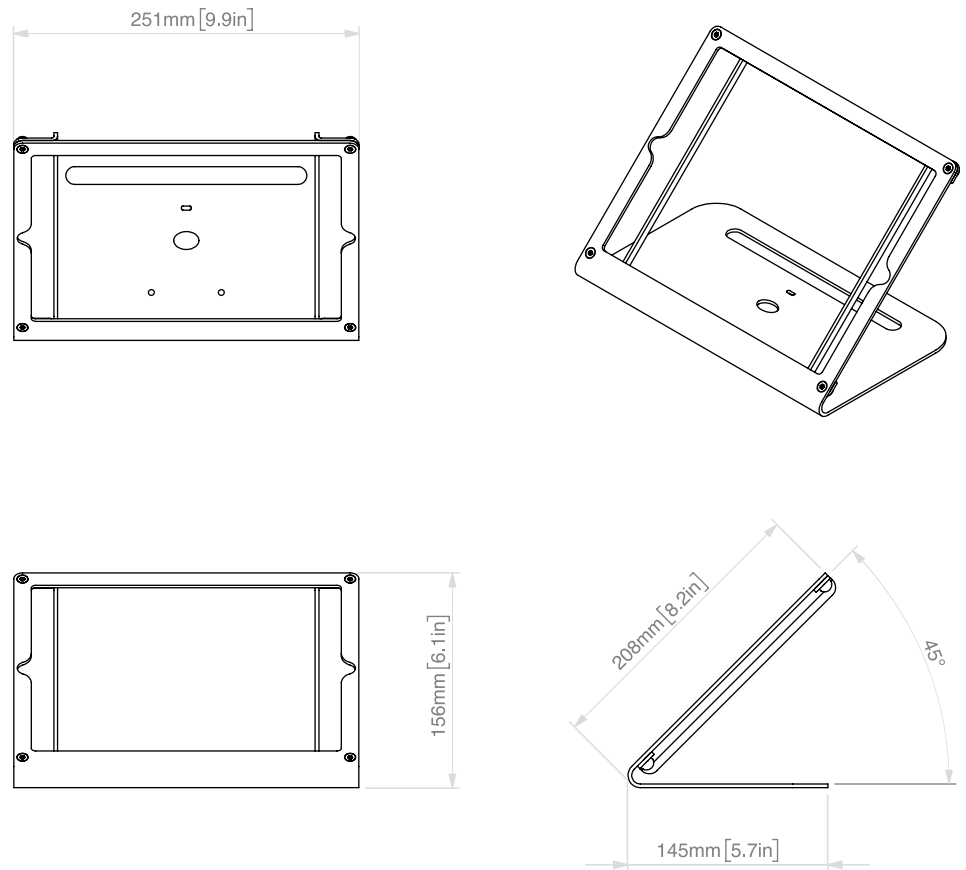

STAND PRIME

for iPad Pro 10.5-inch

Secure Stand for iPad Pro 10.5-inch with PivotTable

Securely use Apple's powerful, 10.5-inch tablet as the mPOS hub of your business with WindFall Stand Prime for iPad Pro 10.5-inch. Stand Prime brings our favorite tamper-resistant features and broad card reader compatibility to iPad Pro 10.5-inch. The latest iPad Pro features ProMotion for fast, smooth scrolling through product catalogs, a larger 10.5-inch screen for an awesome point-of-sale displays, iOS 11 multitasking abilities so you can run multiple apps on the same screen, and more power than most laptops on the market to run all your apps at once.

STAND **PRIME**

H498

for iPad Pro 10.5-inch

Features

Dimensions

for iPad Pro 10.5-inch

Specifications

Price	\$139
SKU	H498
Height	6.1 inches
Width	9.9 inches
Depth	5.7 inches
Weight	3.5 pounds
Viewing Angle	45 degrees
Warranty	2 years

Colors

Name	SKU	UPC
Black Grey	H498-BG	600978412715
Grey White	H498-GW	600978412722
Bright Red	H498-BR	600978412739

Compatible Devices

iPad Pro 10.5-inch

In the Box

WindFall Stand Prime
PivotTable installation accessory
Assembly tool
Friction feet
Sliding feet