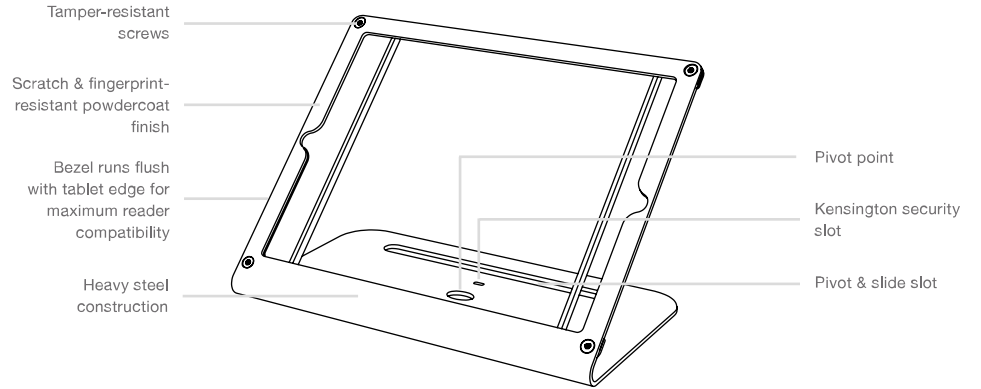

STAND PRIME

for iPad Pro 10.5-inch

Secure Stand for iPad Pro 10.5-inch with PivotTable

Securely use Apple's powerful, 10.5-inch tablet as the mPOS hub of your business with WindFall Stand Prime for iPad Pro 10.5-inch. Stand Prime brings our favorite tamper-resistant features and broad card reader compatibility to iPad Pro 10.5-inch. The latest iPad Pro features ProMotion for fast, smooth scrolling through product catalogs, a larger 10.5-inch screen for an awesome point-of-sale displays, iOS 11 multitasking abilities so you can run multiple apps on the same screen, and more power than most laptops on the market to run all your apps at once.

STAND **PRIME**

H498

for iPad Pro 10.5-inch

Features

Dimensions

for iPad Pro 10.5-inch

Specifications

Price	\$139
SKU	H498
Height	6.1 inches
Width	9.9 inches
Depth	5.7 inches
Weight	3.5 pounds
Viewing Angle	45 degrees
Warranty	2 years

Colors

Name	SKU	UPC
Black Grey	H498-BG	600978412715
Grey White	H498-GW	600978412722
Bright Red	H498-BR	600978412739

Compatible Devices

iPad Pro 10.5-inch

In the Box

WindFall Stand Prime
PivotTable installation accessory
Assembly tool
Friction feet
Sliding feet