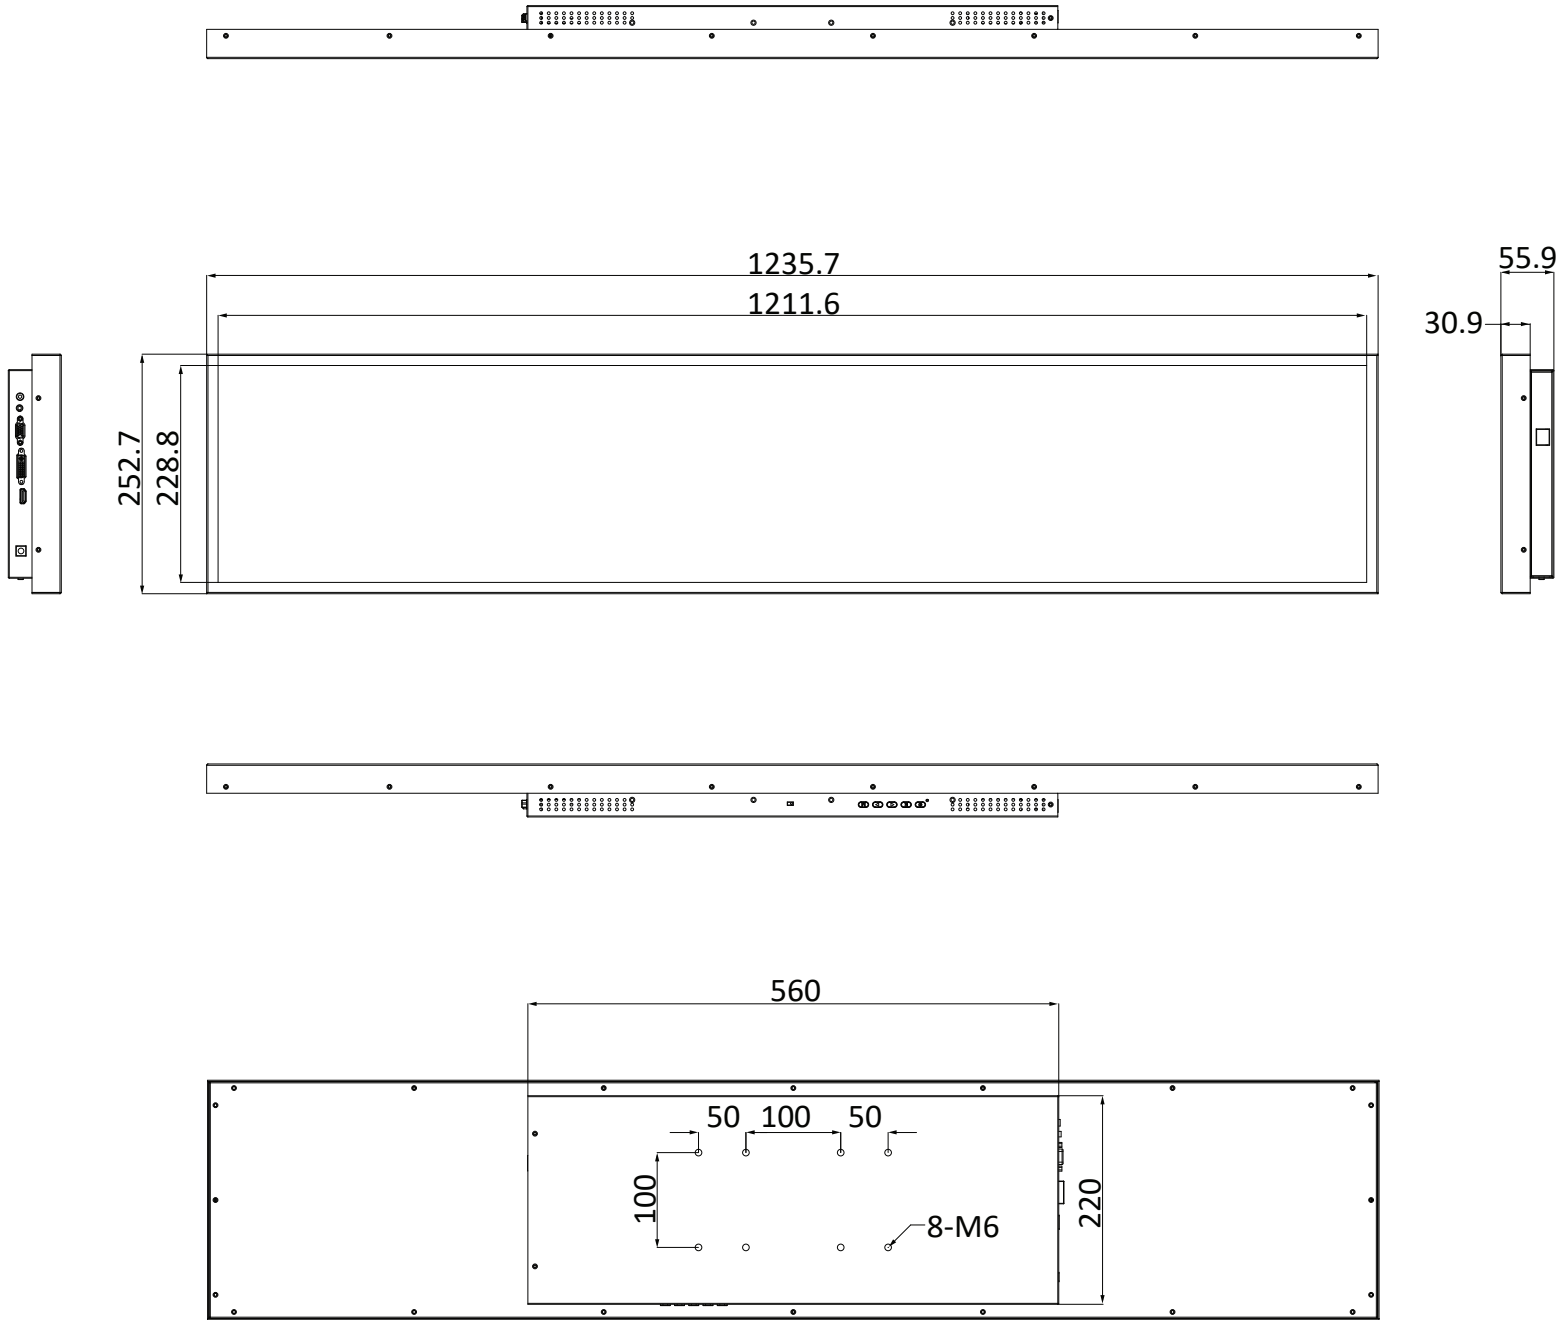

## KEY FEATURES

- 48.5-Inch Screen Size
- 1920 x 360 Unique Wide Resolution
- Interface: HDMI/ DVI/ VGA/ RJ45 (PoE)/ Audio Out
- 10-Point PCAP Touch (*POE49KG-4EP0S0, POE49KG-4EP0T0*)
- 700 nits High Brightness
- Landscape or Portrait Orientation Supported
- Auto Brightness Adjustment, Ambient Light Sensor
- 3-Year Warranty / TAA-Compliant

## ORDERING INFO

Model Number	POE49KG-4EP0S0	POE49KG-4EP0T0	POE49KG-4E00S0	POE49KG-4E00T0
Touch Technology	PCAP / 10-Point	PCAP / 10-Point	X	X
GVision Logo	X	O	X	O
TAA-Compliant	O	O	O	O

Note: Panel and specifications subject to change without notice.

# DIMENSIONS (Non-Touch Display)

UNIT:MM

# DIMENSIONS (Touch Display)

UNIT:MM