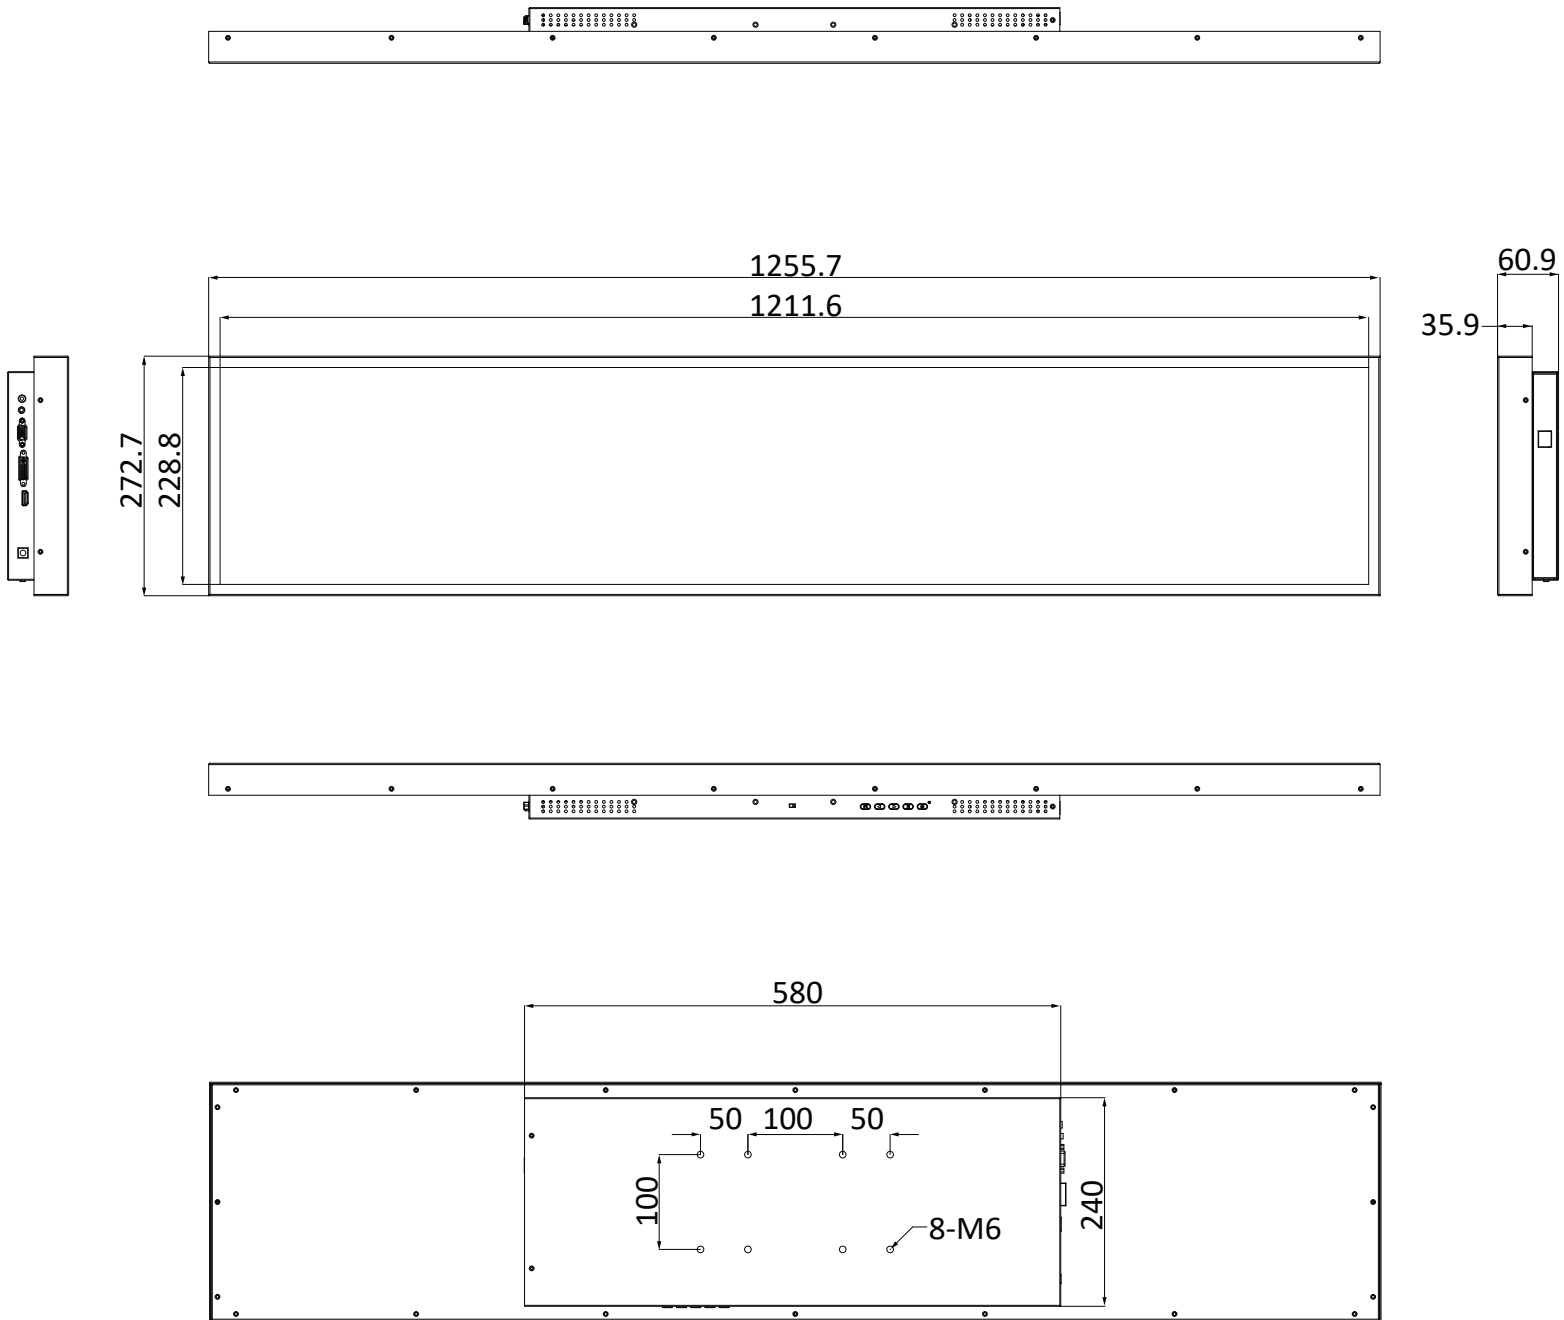

## KEY FEATURES

- 48.5-Inch Screen Size
- 1920 x 360 Unique Wide Resolution
- Interface: HDMI/ DVI/ VGA/ RJ45 (PoE)/ Audio Out
- 10-Point PCAP Touch (*POE49KG-4EP0S0, POE49KG-4EP0T0*)
- 700 nits High Brightness
- Landscape or Portrait Orientation Supported
- Auto Brightness Adjustment, Ambient Light Sensor
- 3-Year Warranty / TAA-Compliant

## ORDERING INFO

Model Number	POE49KG-4EP0S0	POE49KG-4EP0T0	POE49KG-4E00S0	POE49KG-4E00T0
Touch Technology	PCAP / 10-Point	PCAP / 10-Point	X	X
GVision Logo	X	O	X	O
TAA-Compliant	O	O	O	O

Note: Panel and specifications subject to change without notice.

# DIMENSIONS (Non-Touch Display)

UNIT:MM

# DIMENSIONS (Touch Display)

UNIT:MM