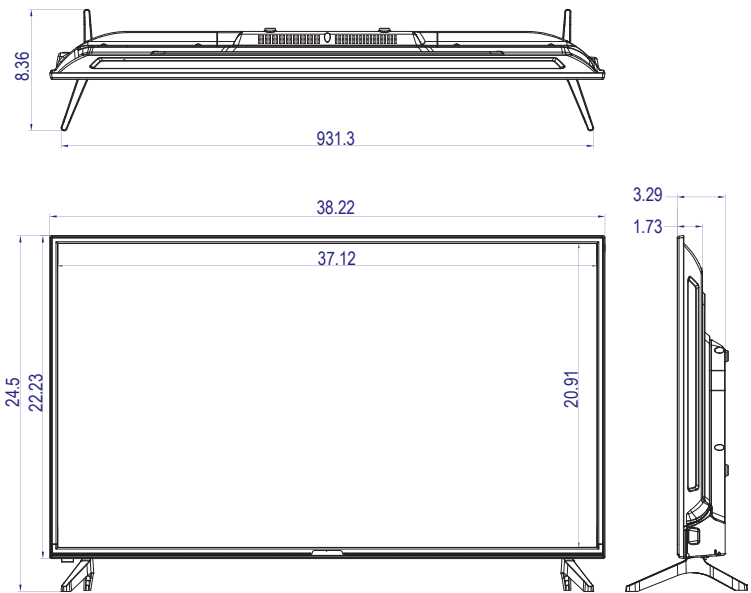

**ULTRA HD**  
4K  
**ULTRA HD**

**QUAD SPLIT**

**HDMI INPUT**

**DISPLAYPORT**

**OPERATING**

**WARRANTY**

## DIMENSION

Unit: Inch

## FEATURES

- 43-Inch Screen Size / 3840 x 2160 4K UHD Resolution
- Video Inputs: HDMI / DisplayPort (DP)
- 5W x 2 Built-In Audio
- Built-In **Quad Video Splitter** to Split the Screen into 4, PIP/PBP, Auto Wake-Up, Anti-Burn Technology
- 300cd/m<sup>2</sup> High Brightness
- LED Backlight Unit
- 24/7 Operation Commercial CCTV Monitor
- 3-Year Warranty

## SPECIFICATIONS

DISPLAY	C43BI-AC-4000
Screen Size	43 In
Resolution	3840 x 2160
Backlight	LED
Aspect Ratio	16 : 9 / 4 : 3
Viewing Angle	178° / 178°
Response Time	5ms (G2G)
Brightness	300cd/m <sup>2</sup>
Contrast Ratio	1000:1
Color Depth	1.07 Billion Colours
INTERFACE	
HDMI 1.4 In	2
HDMI 2.0 In	1
DisplayPort 1.2 (DP) In	1
Audio Out	1
AUDIO	
Speaker	5W x 2
FEATURES	
<b>Quad Video Splitter</b>	Yes
PIP/PBP	Yes
Anti Picture Burn-in	Yes
Auto Wake Up	Yes
Remote Controller	Yes
Plug & Play	Yes
CABINET	
Color	Black
POWER	
Consumption	< 110W
Electrical Ratings	AC 100V ~ 240V, 50/60Hz
TEMPERATURE	
Storage	-22° F ~ 158° F (-30° C ~ 70° C)
Operating	-4° F ~ 122° F (-20° C ~ 50° C)
DIMENSIONS (WxHxD)	
Inch w/ Stand (in)	38.22 x 24.5 x 8.36
Millimeter w/ Stand (mm)	970.8 x 622.3 x 212.4
WEIGHT	
Net Weight	15.4 lbs (7.0 Kg)
VESA™	
Mount Size (mm)	200 x 200
ACCESSORY	
Accessories	Signal Cable / Remote Contol / Power Cable / User's manual