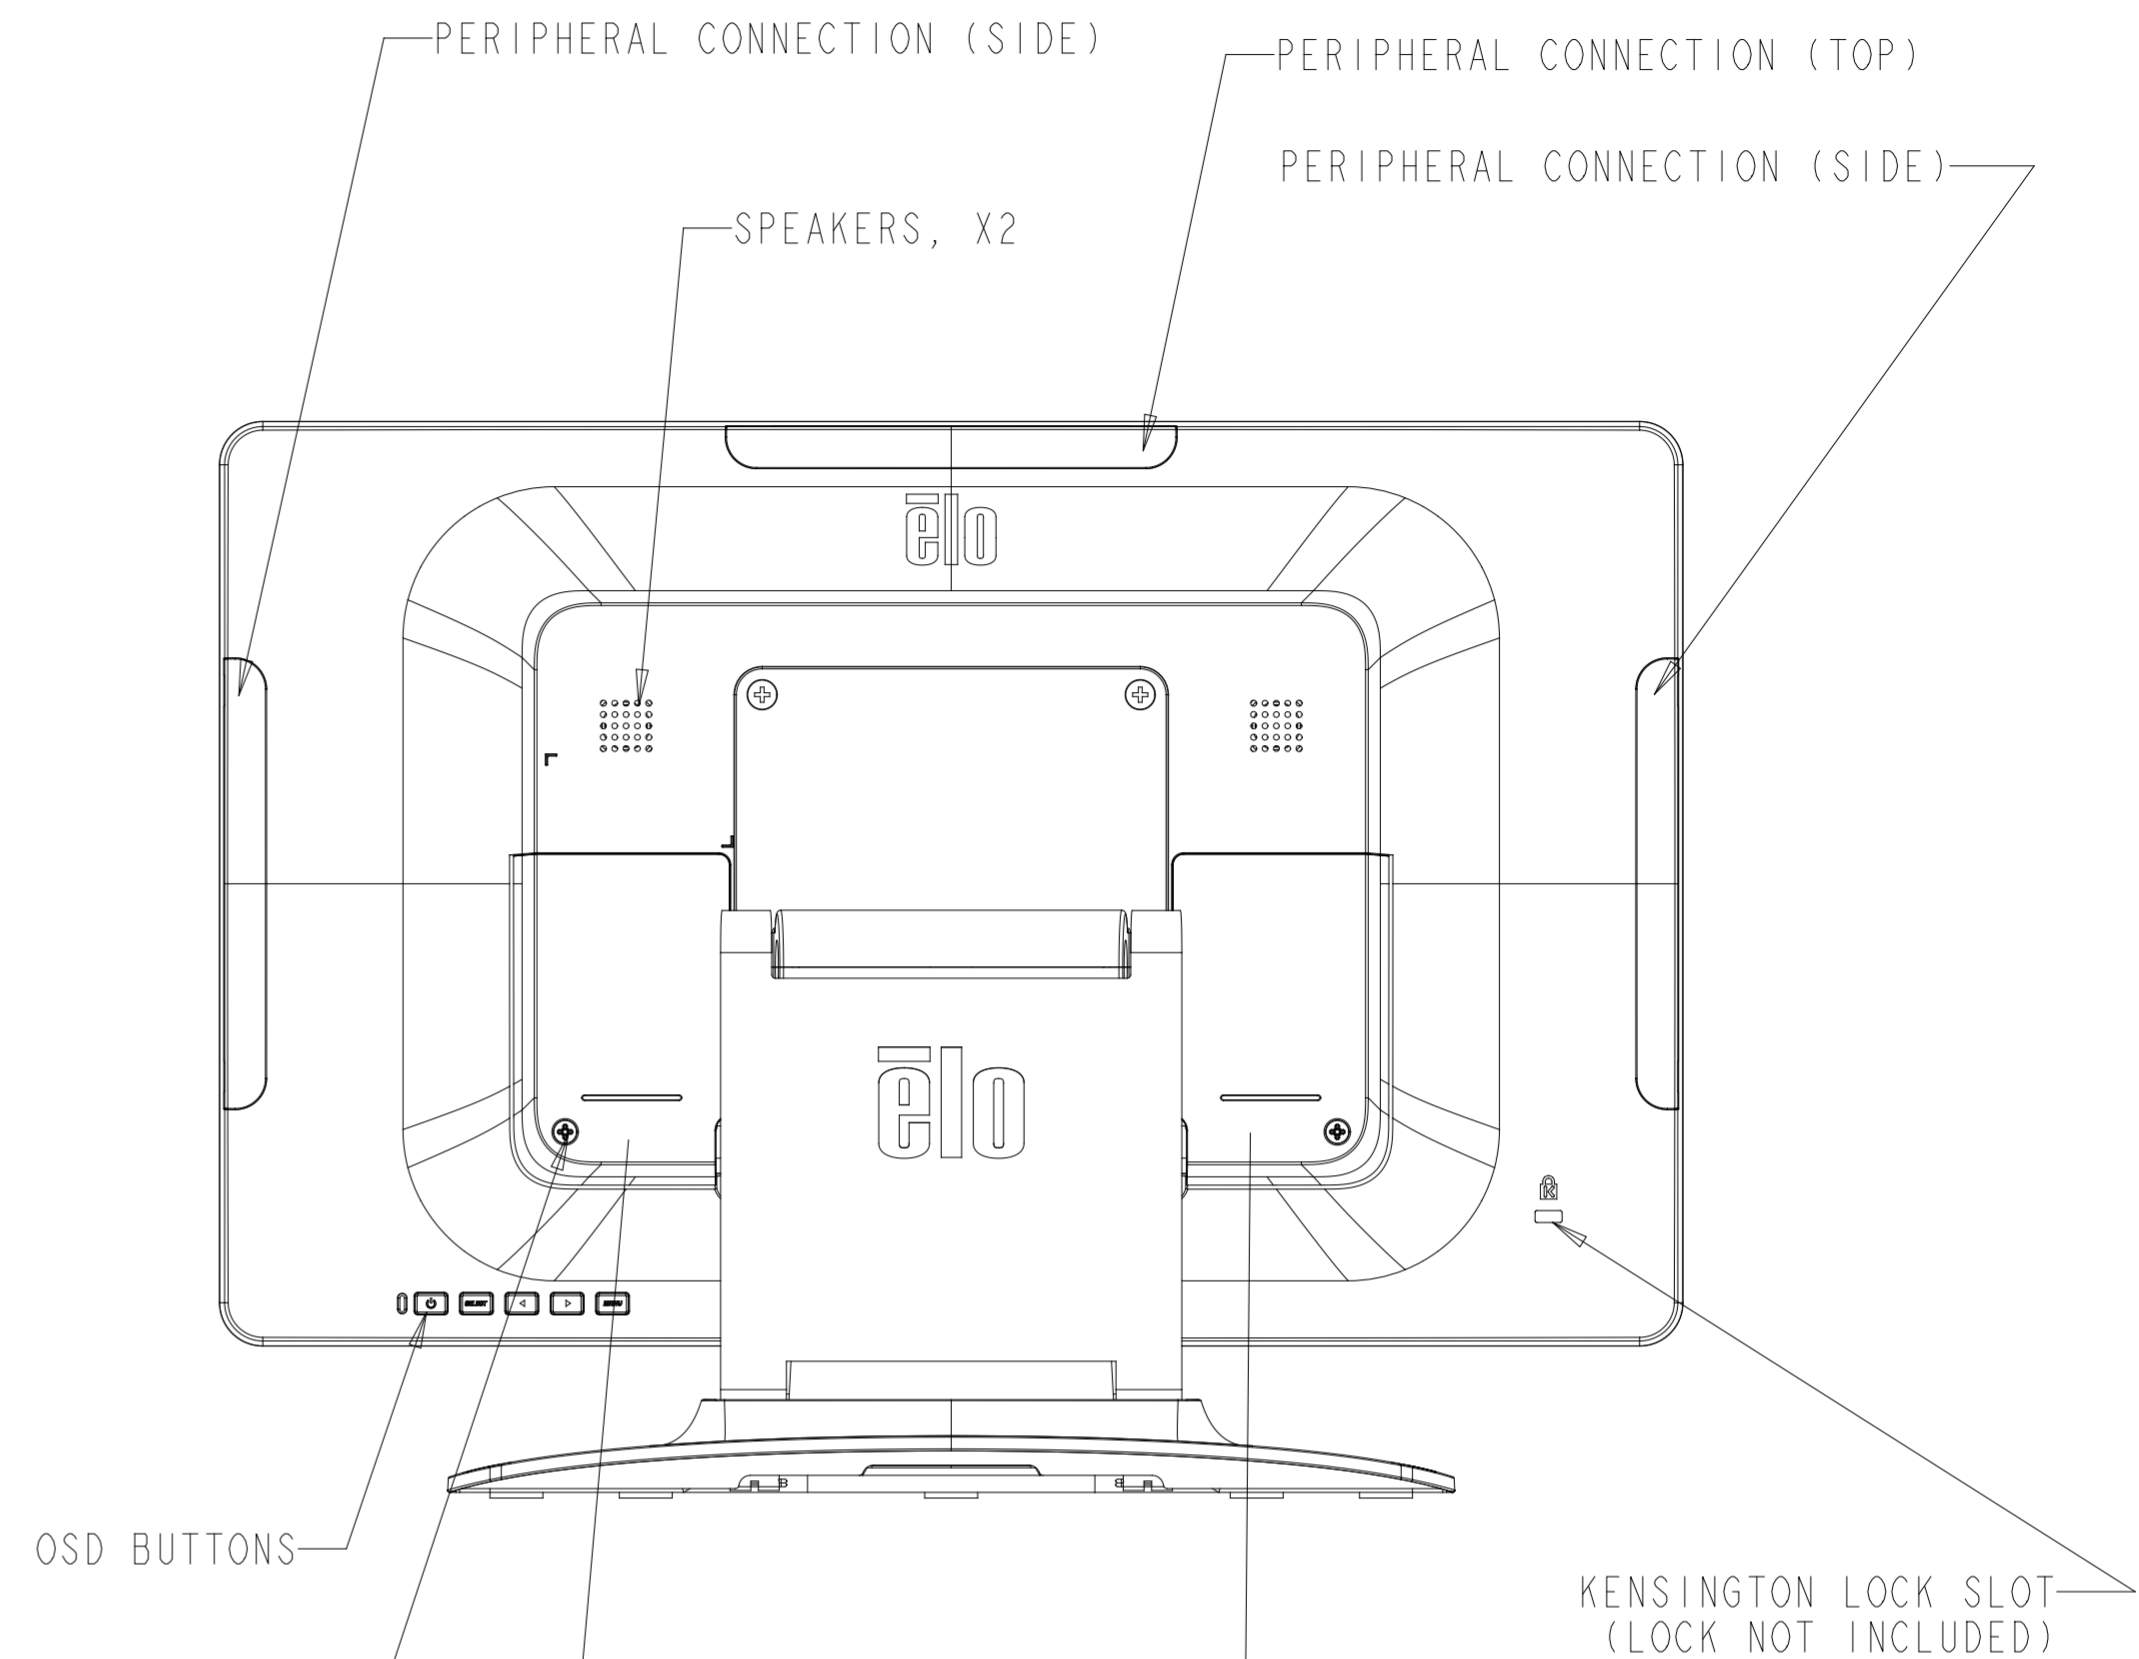

SHOWN WITH OPTIONAL STAND  
 STAND ALSO SOLD SEPARATELY (P/N E044162)

DIMENSIONAL DRAWING: 1502L USB-C

DIMENSIONS ARE IN MILLIMETERS

**elo**  
 MS602565  
 DATE: 12/06/2019  
 REV: A

# VESA MOUNT

M4 THREADS, X8  
VESA MOUNT PER MIS-C, 75MMX75MM OR 100MMX100MM  
MAX SCREW DEPTH = 10MM

# OPTIONAL NFC KIT

DIMENSIONS ARE IN MILLIMETERS

# OPTIONAL BAR CODE READER KIT

SCANNER HEAD ROTATES 180 DEGREES

SCALE 1.000