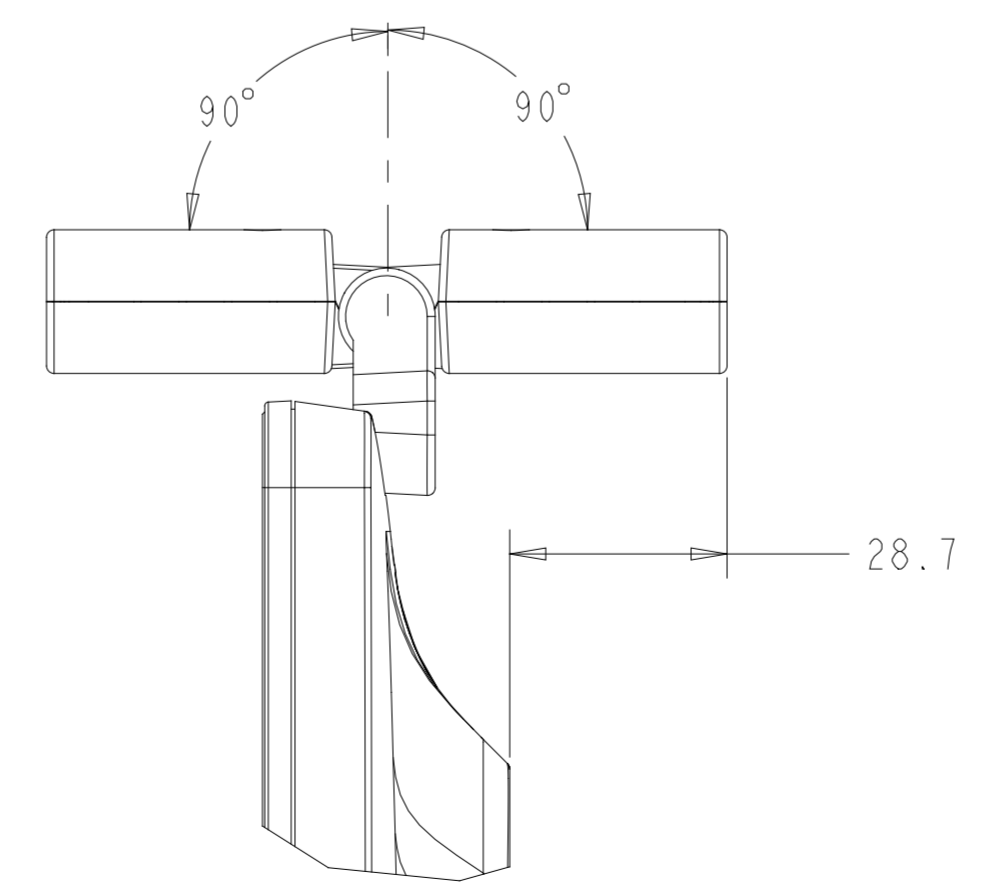

SHOWN WITH OPTIONAL STAND  
 STAND ALSO SOLD SEPARATELY (P/N E044162)

DIMENSIONAL DRAWING: 1502L USB-C

DIMENSIONS ARE IN MILLIMETERS

**elo**  
 MS602565  
 DATE: 12/06/2019  
 REV: A

# VESA MOUNT

M4 THREADS, X8  
VESA MOUNT PER MIS-C, 75MMX75MM OR 100MMX100MM  
MAX SCREW DEPTH = 10MM

# OPTIONAL NFC KIT

DIMENSIONS ARE IN MILLIMETERS

# OPTIONAL BAR CODE READER KIT

SCANNER HEAD ROTATES 180 DEGREES

SCALE 1.000