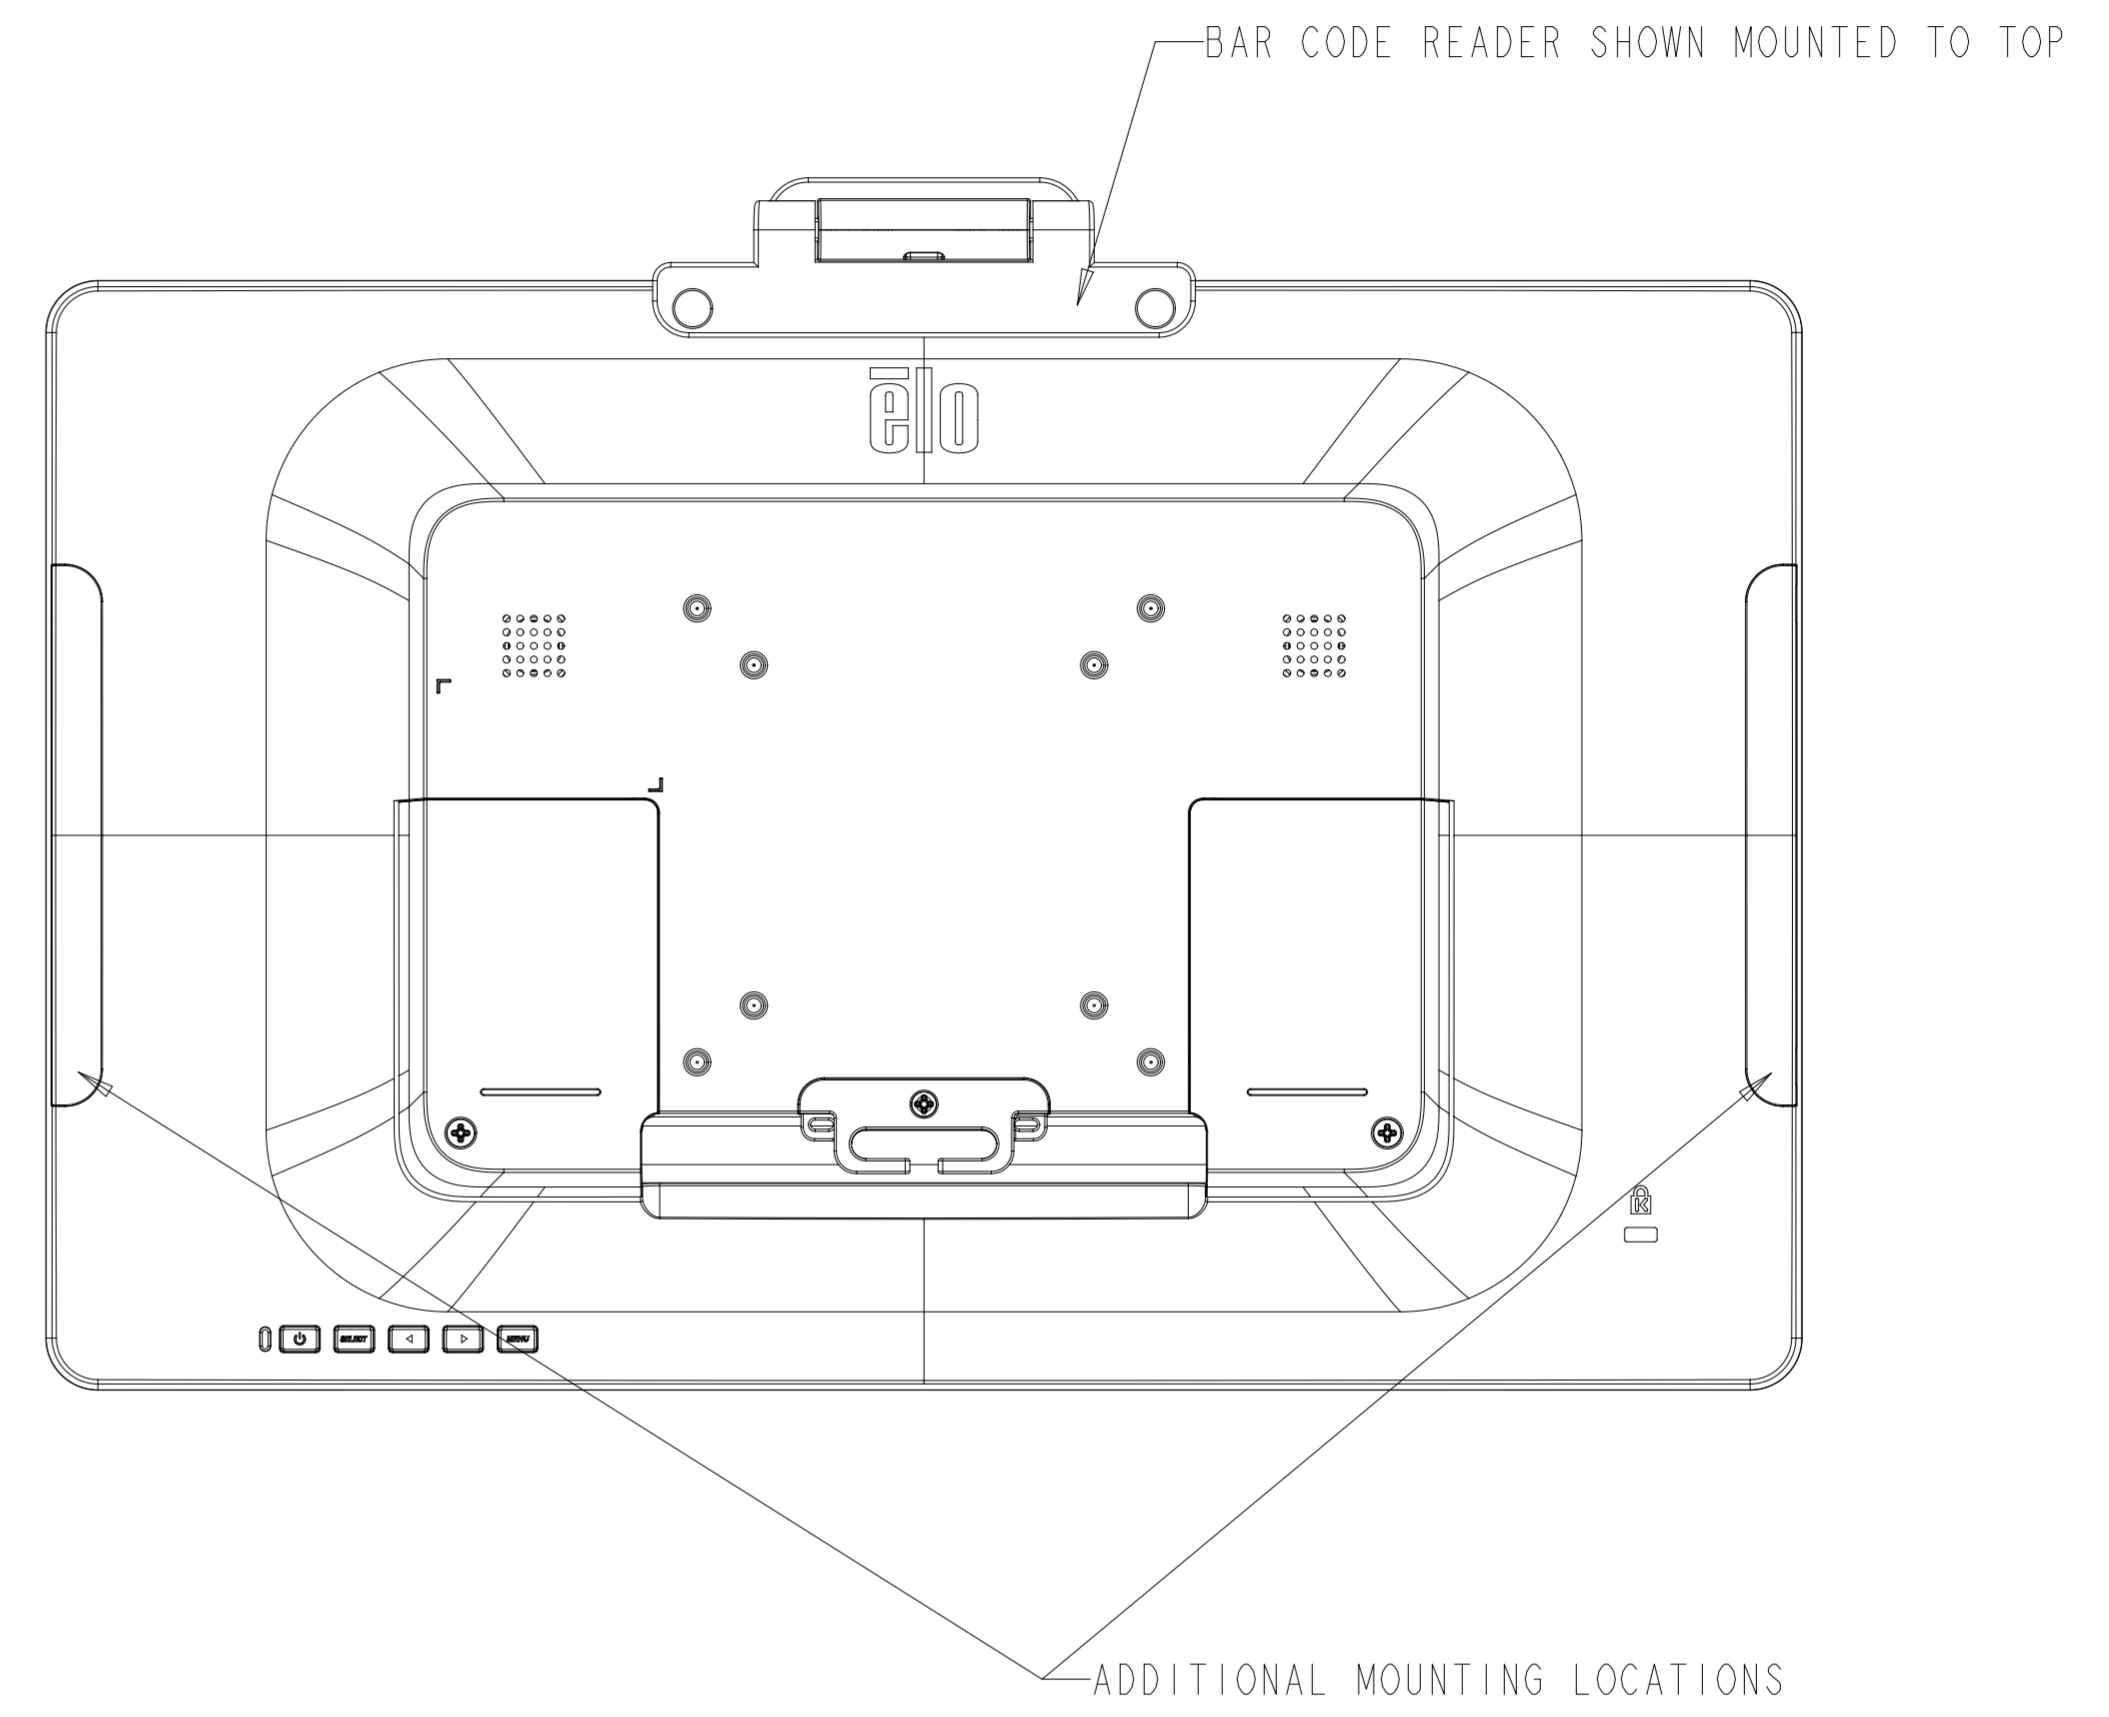

SHOWN WITH OPTIONAL STAND  
 STAND ALSO SOLD SEPARATELY (P/N E044162)

DIMENSIONAL DRAWING: 1502L USB-C

DIMENSIONS ARE IN MILLIMETERS

**elo**  
 MS602565  
 DATE: 12/06/2019  
 REV: A

# VESA MOUNT

M4 THREADS, X8  
VESA MOUNT PER MIS-C, 75MMX75MM OR 100MMX100MM  
MAX SCREW DEPTH = 10MM

# OPTIONAL NFC KIT

DIMENSIONS ARE IN MILLIMETERS

# OPTIONAL BAR CODE READER KIT

SCANNER HEAD ROTATES 180 DEGREES

SCALE 1.000