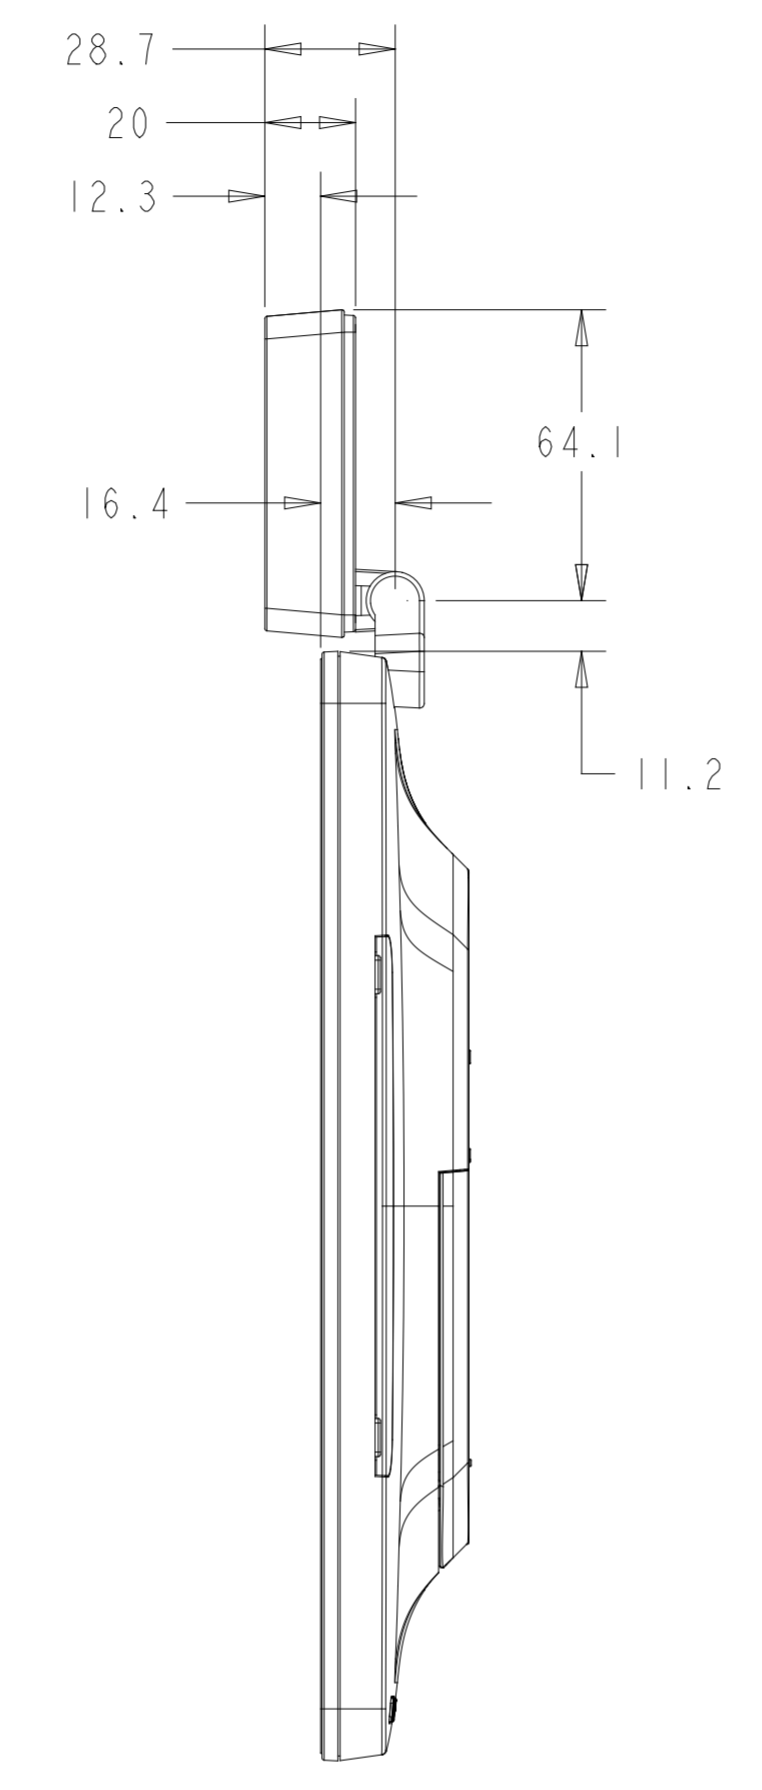

SHOWN WITH OPTIONAL STAND  
 STAND ALSO SOLD SEPARATELY (P/N E044162)

DIMENSIONAL DRAWING: 1502L USB-C

DIMENSIONS ARE IN MILLIMETERS

**elo**  
 MS602565  
 DATE: 12/06/2019  
 REV: A

# VESA MOUNT

M4 THREADS, X8  
VESA MOUNT PER MIS-C, 75MMX75MM OR 100MMX100MM  
MAX SCREW DEPTH = 10MM

# OPTIONAL NFC KIT

DIMENSIONS ARE IN MILLIMETERS

# OPTIONAL BAR CODE READER KIT

SCANNER HEAD ROTATES 180 DEGREES

SCALE 1.000