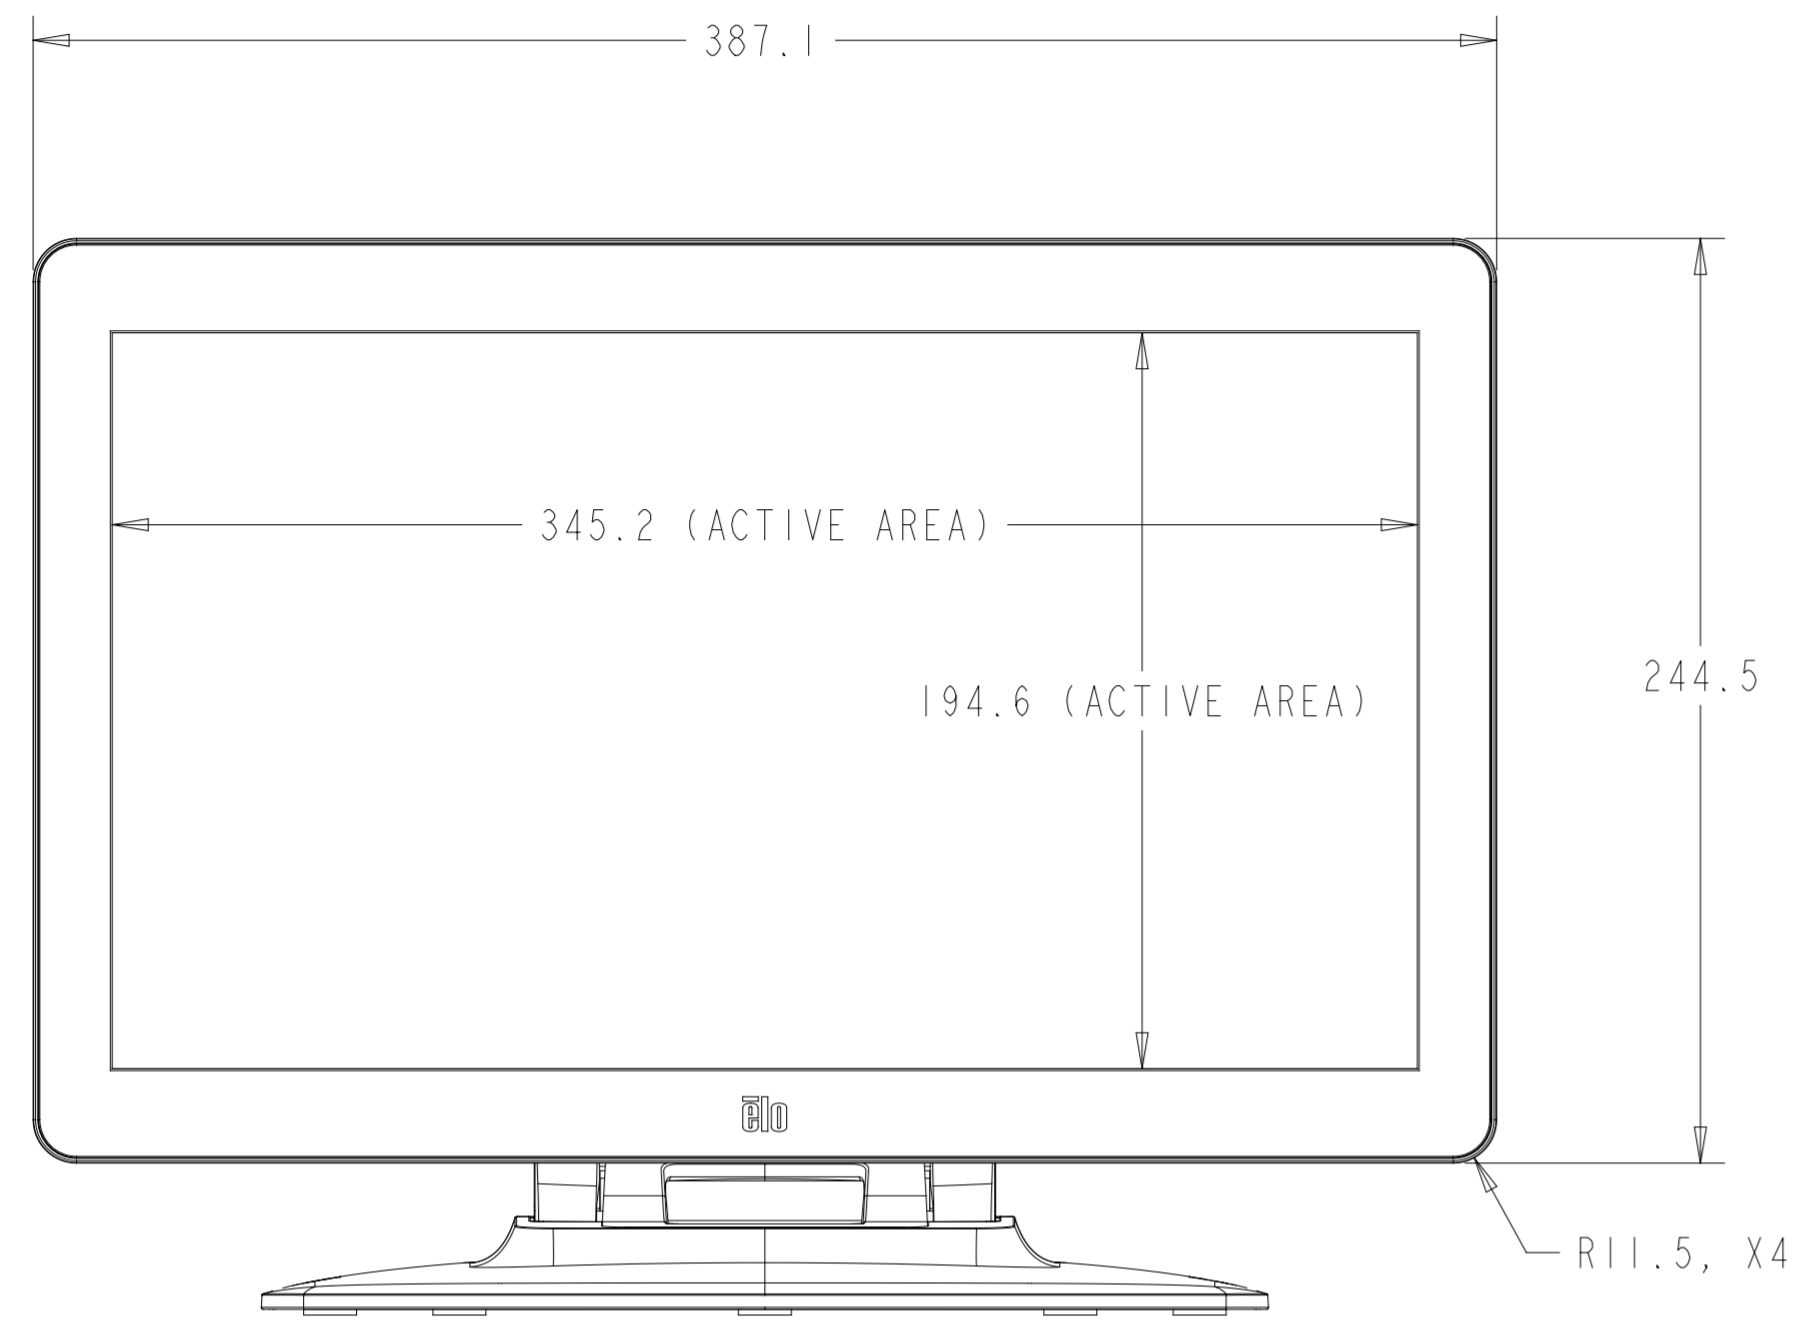

SHOWN WITH OPTIONAL STAND  
 STAND ALSO SOLD SEPARATELY (P/N E044162)

DIMENSIONAL DRAWING: 1502L USB-C

DIMENSIONS ARE IN MILLIMETERS

**elo**  
 MS602565  
 DATE: 12/06/2019  
 REV: A

# VESA MOUNT

M4 THREADS, X8  
VESA MOUNT PER MIS-C, 75MMX75MM OR 100MMX100MM  
MAX SCREW DEPTH = 10MM

# OPTIONAL NFC KIT

DIMENSIONS ARE IN MILLIMETERS

# OPTIONAL BAR CODE READER KIT

SCANNER HEAD ROTATES 180 DEGREES

SCALE 1.000