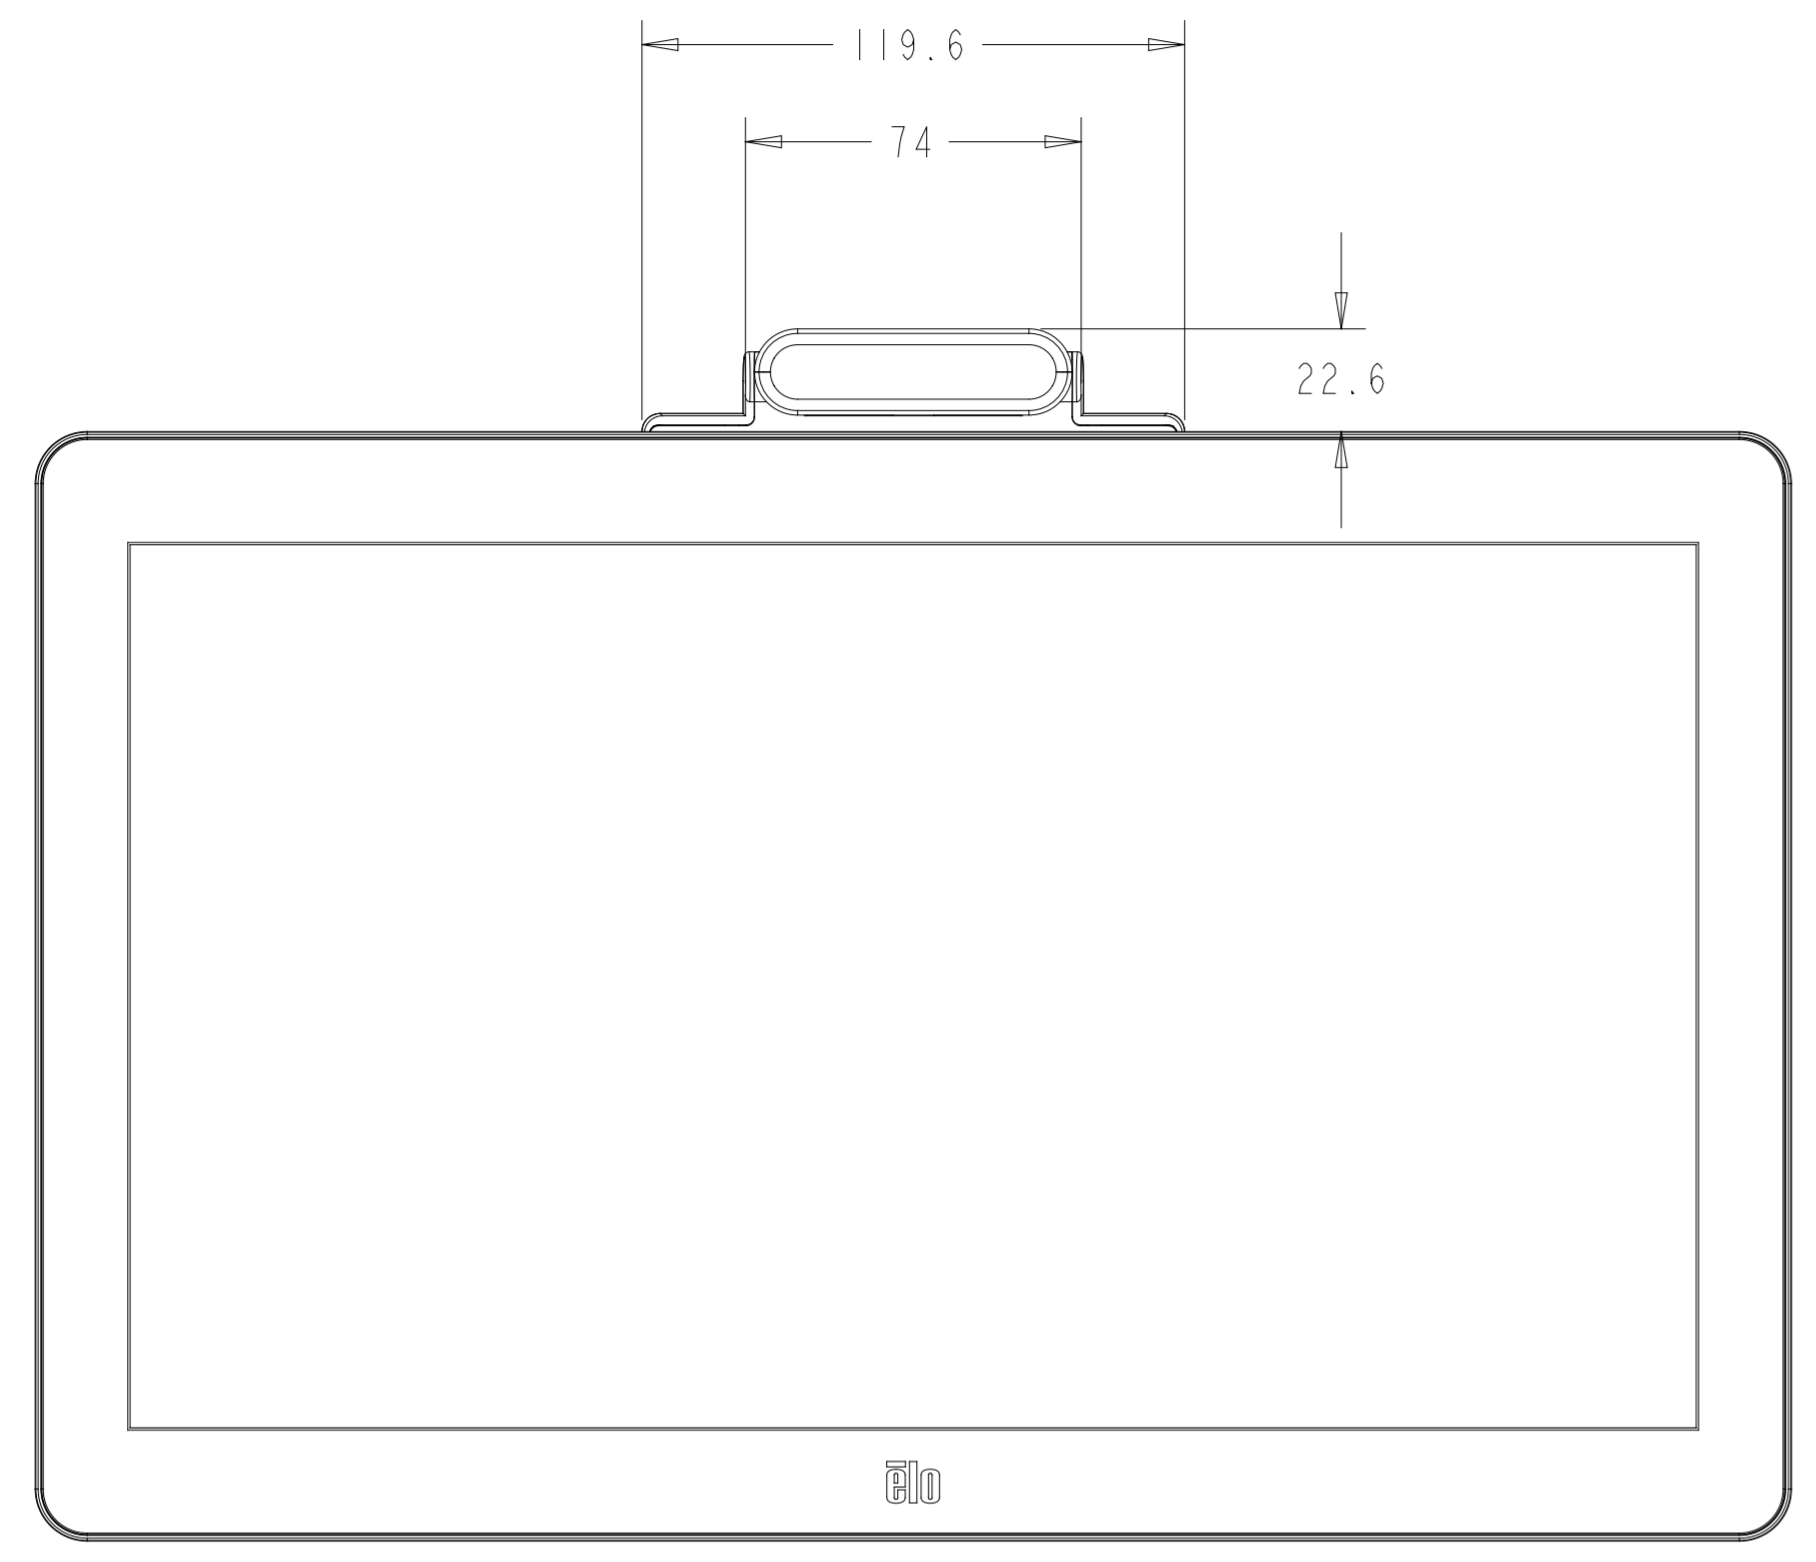

SHOWN WITH OPTIONAL STAND  
 STAND ALSO SOLD SEPARATELY (P/N E044162)

DIMENSIONAL DRAWING: 1502L USB-C

DIMENSIONS ARE IN MILLIMETERS

**elo**  
 MS602565  
 DATE: 12/06/2019  
 REV: A

# OPTIONAL NFC KIT

DIMENSIONS ARE IN MILLIMETERS

# OPTIONAL BAR CODE READER KIT

SCANNER HEAD ROTATES 180 DEGREES

SCALE 1.000