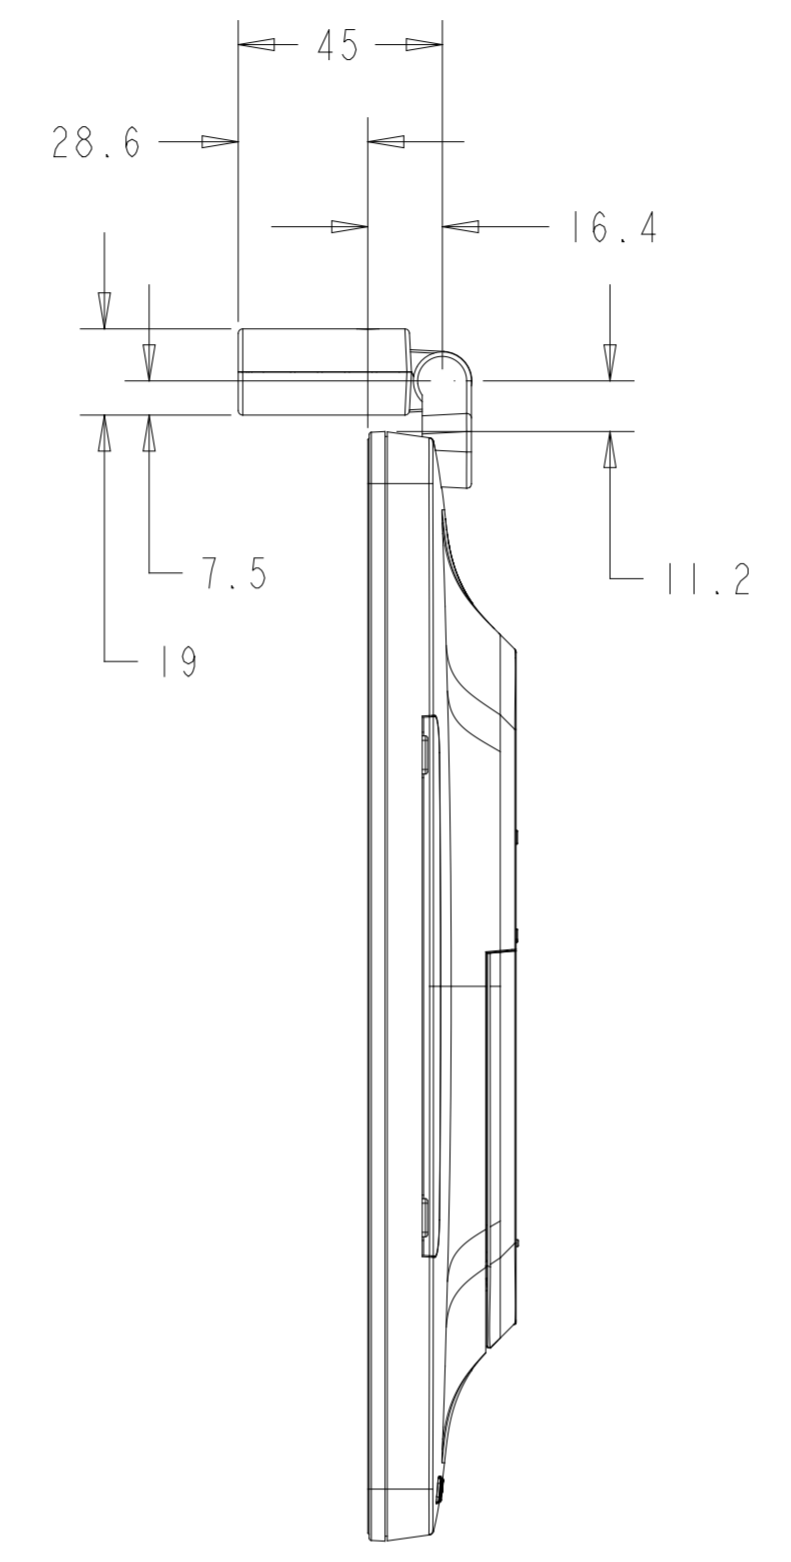

SHOWN WITH OPTIONAL STAND  
 STAND ALSO SOLD SEPARATELY (P/N E044162)

DIMENSIONAL DRAWING: 1502L USB-C

DIMENSIONS ARE IN MILLIMETERS

**elo**  
 MS602565  
 DATE: 12/06/2019  
 REV: A

# VESA MOUNT

M4 THREADS, X8  
VESA MOUNT PER MIS-C, 75MMX75MM OR 100MMX100MM  
MAX SCREW DEPTH = 10MM

# OPTIONAL NFC KIT

DIMENSIONS ARE IN MILLIMETERS

# OPTIONAL BAR CODE READER KIT

SCANNER HEAD ROTATES 180 DEGREES

SCALE 1.000