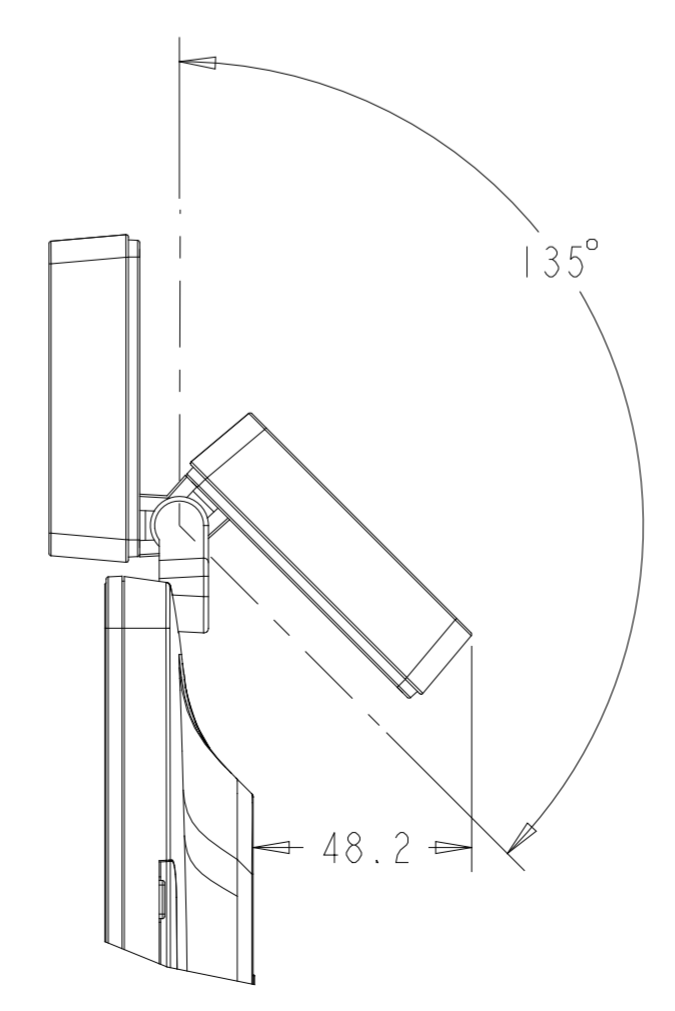

SHOWN WITH OPTIONAL STAND  
 STAND ALSO SOLD SEPARATELY (P/N E044162)

DIMENSIONAL DRAWING: 1502L USB-C

DIMENSIONS ARE IN MILLIMETERS

**elo**  
 MS602565  
 DATE: 12/06/2019  
 REV: A

# VESA MOUNT

M4 THREADS, X8  
VESA MOUNT PER MIS-C, 75MMX75MM OR 100MMX100MM  
MAX SCREW DEPTH = 10MM

# OPTIONAL NFC KIT

DIMENSIONS ARE IN MILLIMETERS

# OPTIONAL BAR CODE READER KIT

SCANNER HEAD ROTATES 180 DEGREES

SCALE 1.000