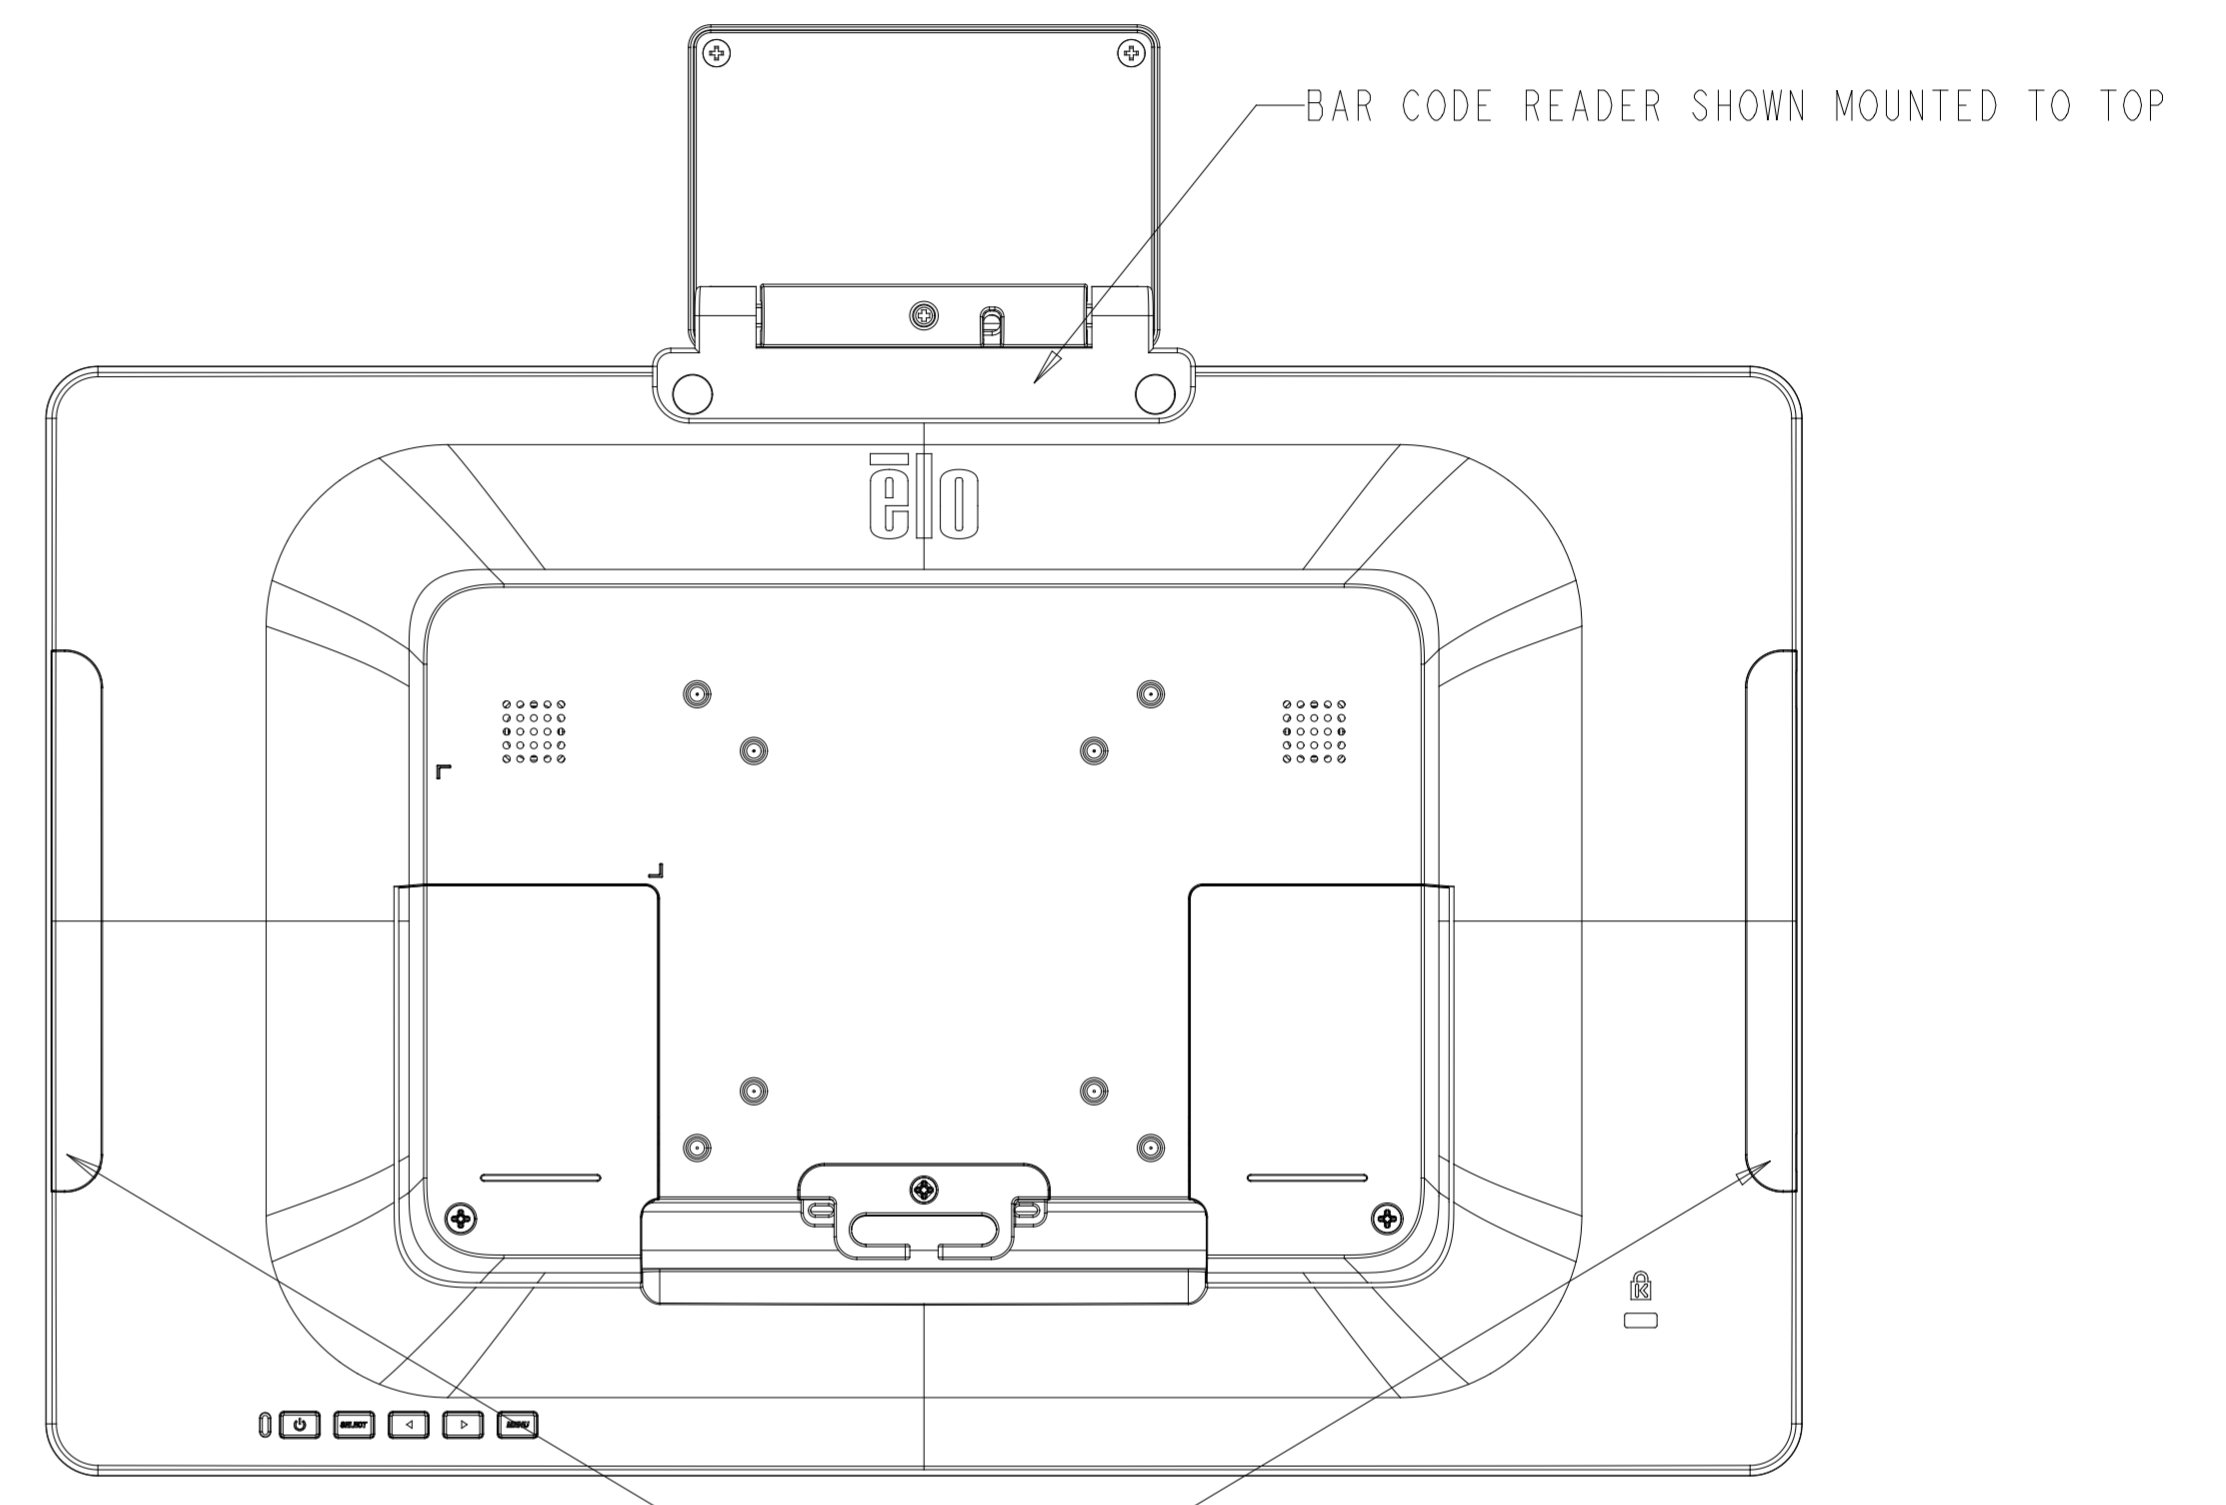

SHOWN WITH OPTIONAL STAND  
 STAND ALSO SOLD SEPARATELY (P/N E044162)

DIMENSIONAL DRAWING: 1502L USB-C

DIMENSIONS ARE IN MILLIMETERS

**elo**  
 MS602565  
 DATE: 12/06/2019  
 REV: A

# VESA MOUNT

M4 THREADS, X8  
VESA MOUNT PER MIS-C, 75MMX75MM OR 100MMX100MM  
MAX SCREW DEPTH = 10MM

# OPTIONAL NFC KIT

DIMENSIONS ARE IN MILLIMETERS

# OPTIONAL BAR CODE READER KIT

SCANNER HEAD ROTATES 180 DEGREES

SCALE 1.000