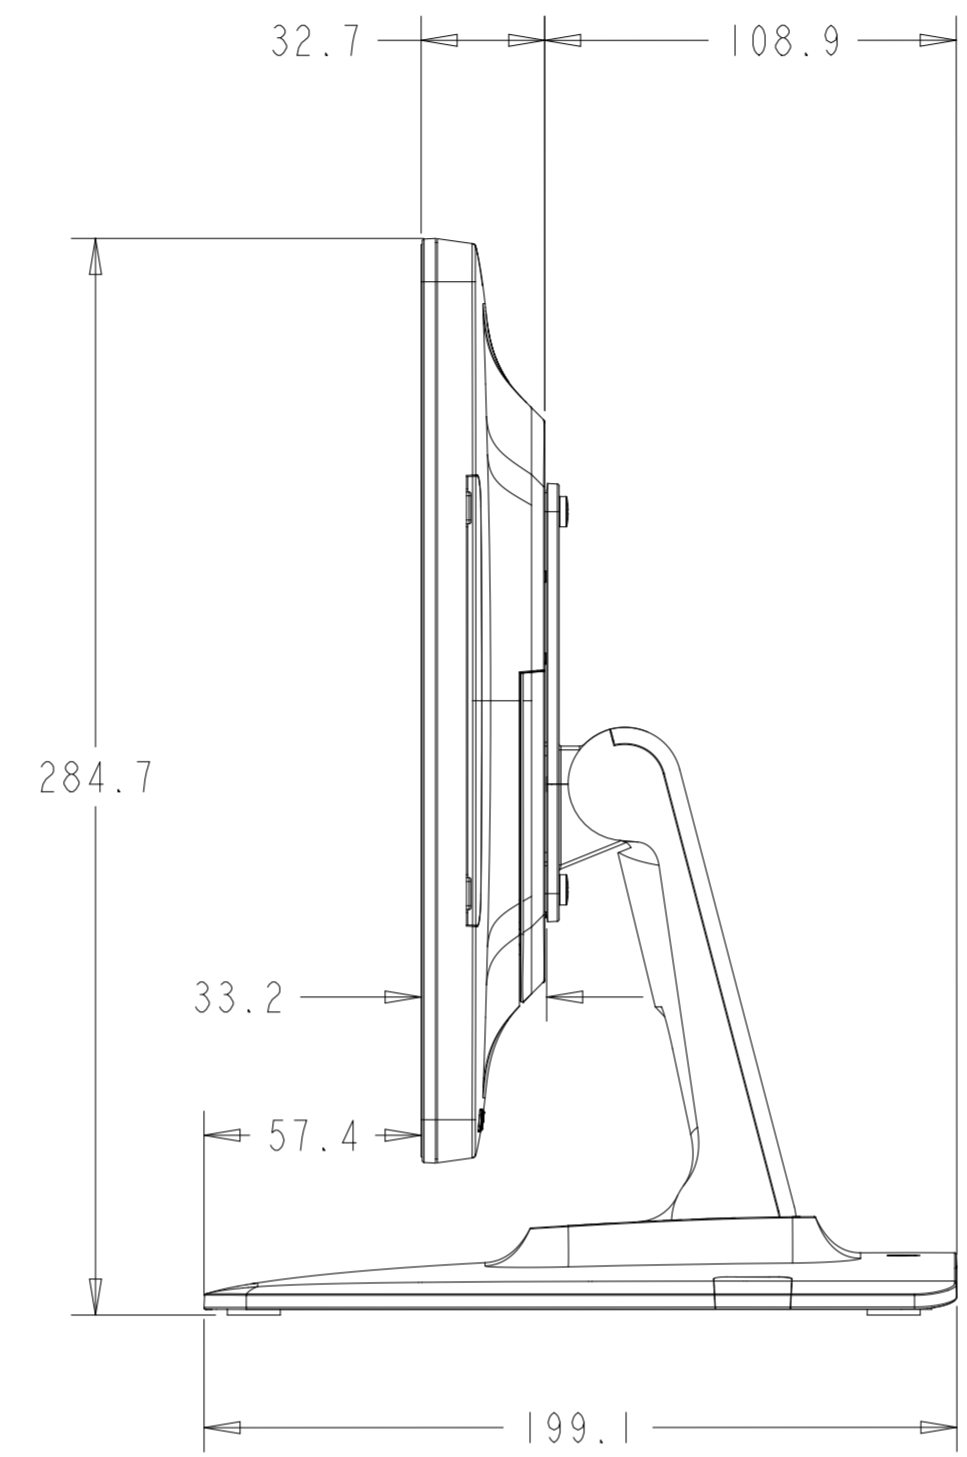

SHOWN WITH OPTIONAL STAND  
 STAND ALSO SOLD SEPARATELY (P/N E044162)

DIMENSIONAL DRAWING: 1502L USB-C

DIMENSIONS ARE IN MILLIMETERS

**elo**  
 MS602565  
 DATE: 12/06/2019  
 REV: A

# VESA MOUNT

M4 THREADS, X8  
VESA MOUNT PER MIS-C, 75MMX75MM OR 100MMX100MM  
MAX SCREW DEPTH = 10MM

# OPTIONAL NFC KIT

DIMENSIONS ARE IN MILLIMETERS

# OPTIONAL BAR CODE READER KIT

SCANNER HEAD ROTATES 180 DEGREES

SCALE 1.000