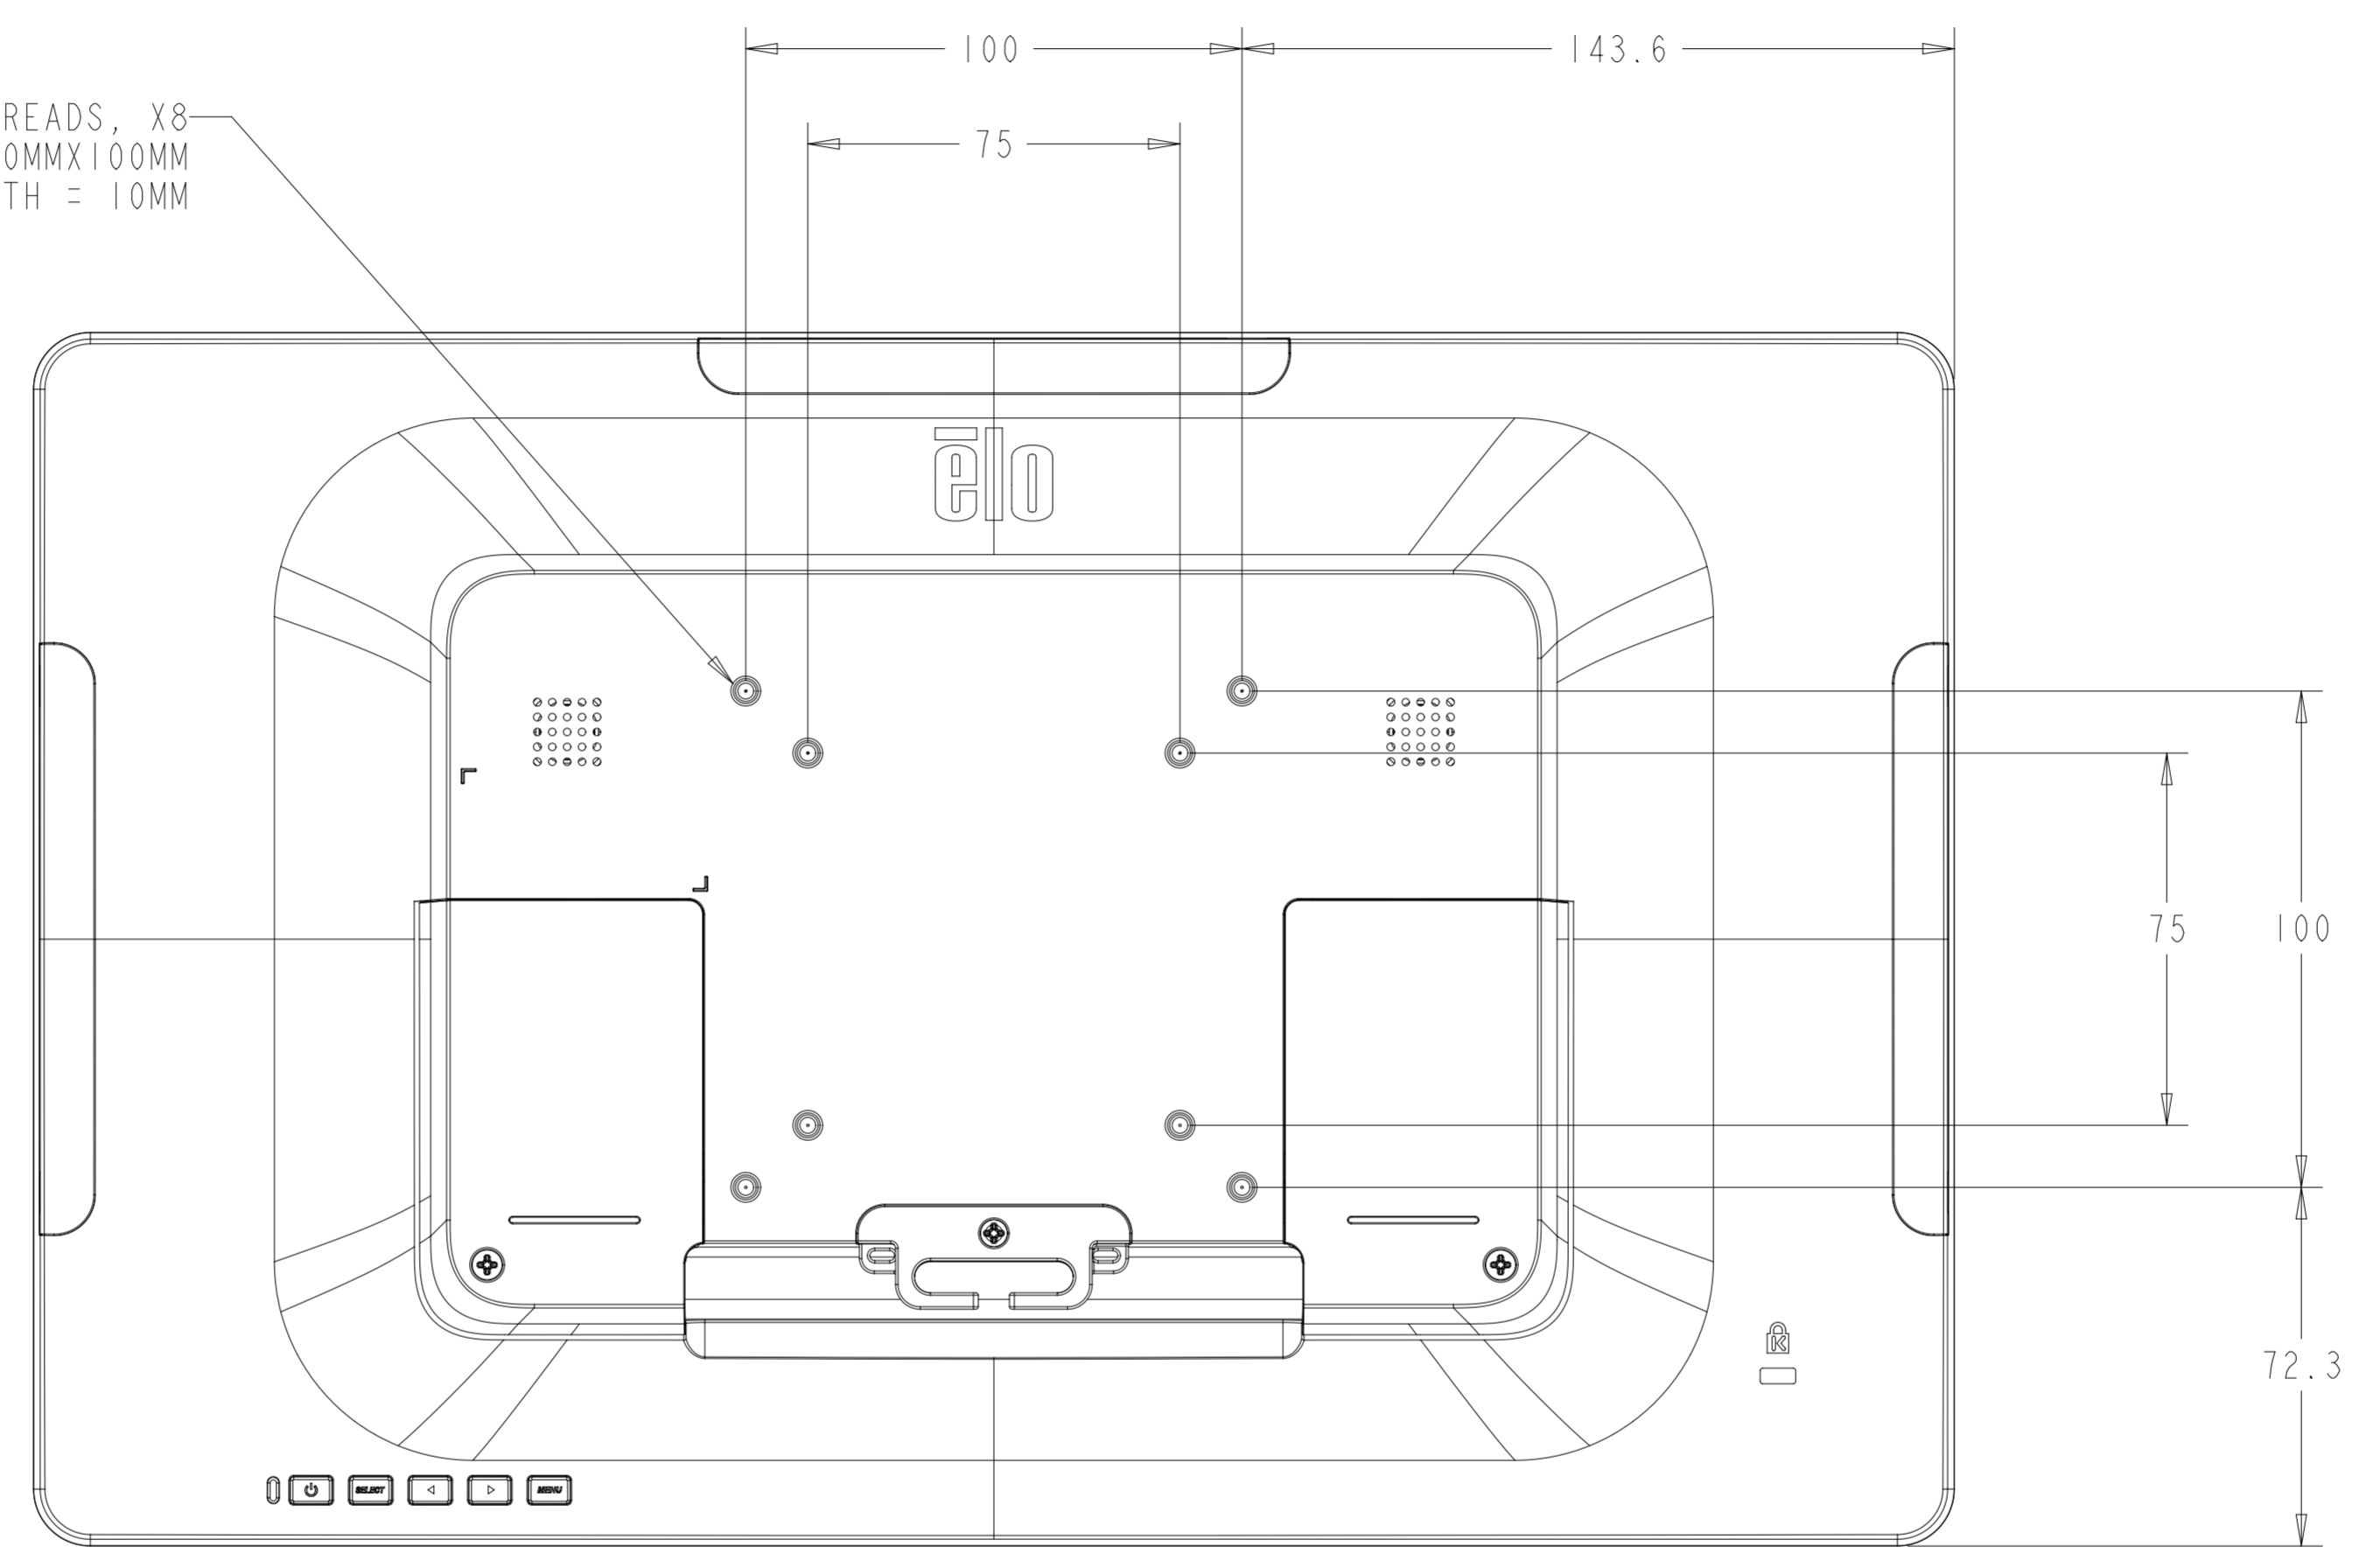

SHOWN WITH OPTIONAL STAND  
 STAND ALSO SOLD SEPARATELY (P/N E044162)

DIMENSIONAL DRAWING: 1502L USB-C

DIMENSIONS ARE IN MILLIMETERS

**elo**  
 MS602565  
 DATE: 12/06/2019  
 REV: A

# VESA MOUNT

M4 THREADS, X8  
VESA MOUNT PER MIS-C, 75MMX75MM OR 100MMX100MM  
MAX SCREW DEPTH = 10MM

# OPTIONAL NFC KIT

DIMENSIONS ARE IN MILLIMETERS

# OPTIONAL BAR CODE READER KIT

SCANNER HEAD ROTATES 180 DEGREES

SCALE 1.000