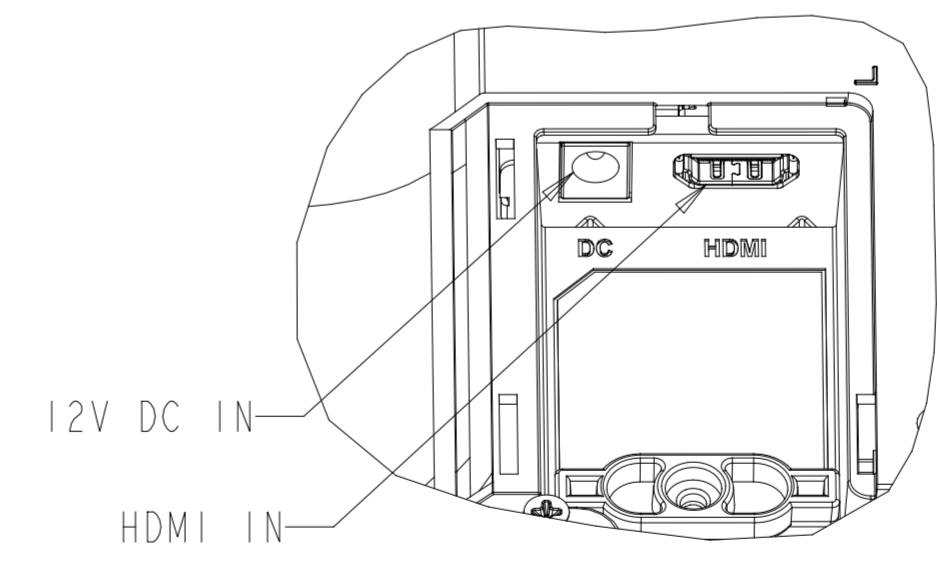

SHOWN WITH OPTIONAL STAND  
 STAND ALSO SOLD SEPARATELY (P/N E044162)

DIMENSIONAL DRAWING: 1502L USB-C

DIMENSIONS ARE IN MILLIMETERS

**elo**  
 MS602565  
 DATE: 12/06/2019  
 REV: A

# VESA MOUNT

M4 THREADS, X8  
VESA MOUNT PER MIS-C, 75MMX75MM OR 100MMX100MM  
MAX SCREW DEPTH = 10MM

# OPTIONAL NFC KIT

DIMENSIONS ARE IN MILLIMETERS

# OPTIONAL BAR CODE READER KIT

SCANNER HEAD ROTATES 180 DEGREES

SCALE 1.000