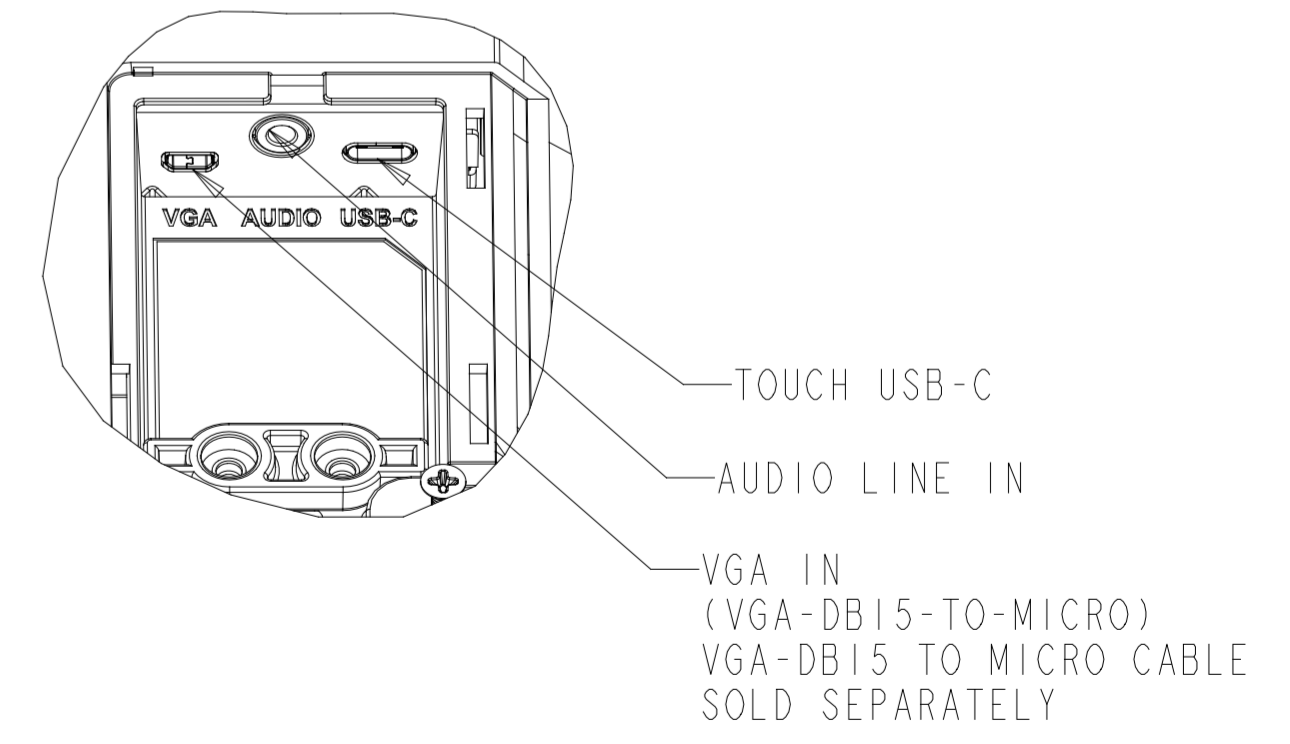

SHOWN WITH OPTIONAL STAND  
 STAND ALSO SOLD SEPARATELY (P/N E044162)

DIMENSIONAL DRAWING: 1502L USB-C

DIMENSIONS ARE IN MILLIMETERS

**elo**  
 MS602565  
 DATE: 12/06/2019  
 REV: A

# VESA MOUNT

M4 THREADS, X8  
VESA MOUNT PER MIS-C, 75MMX75MM OR 100MMX100MM  
MAX SCREW DEPTH = 10MM

# OPTIONAL NFC KIT

DIMENSIONS ARE IN MILLIMETERS

# OPTIONAL BAR CODE READER KIT

SCANNER HEAD ROTATES 180 DEGREES

SCALE 1.000