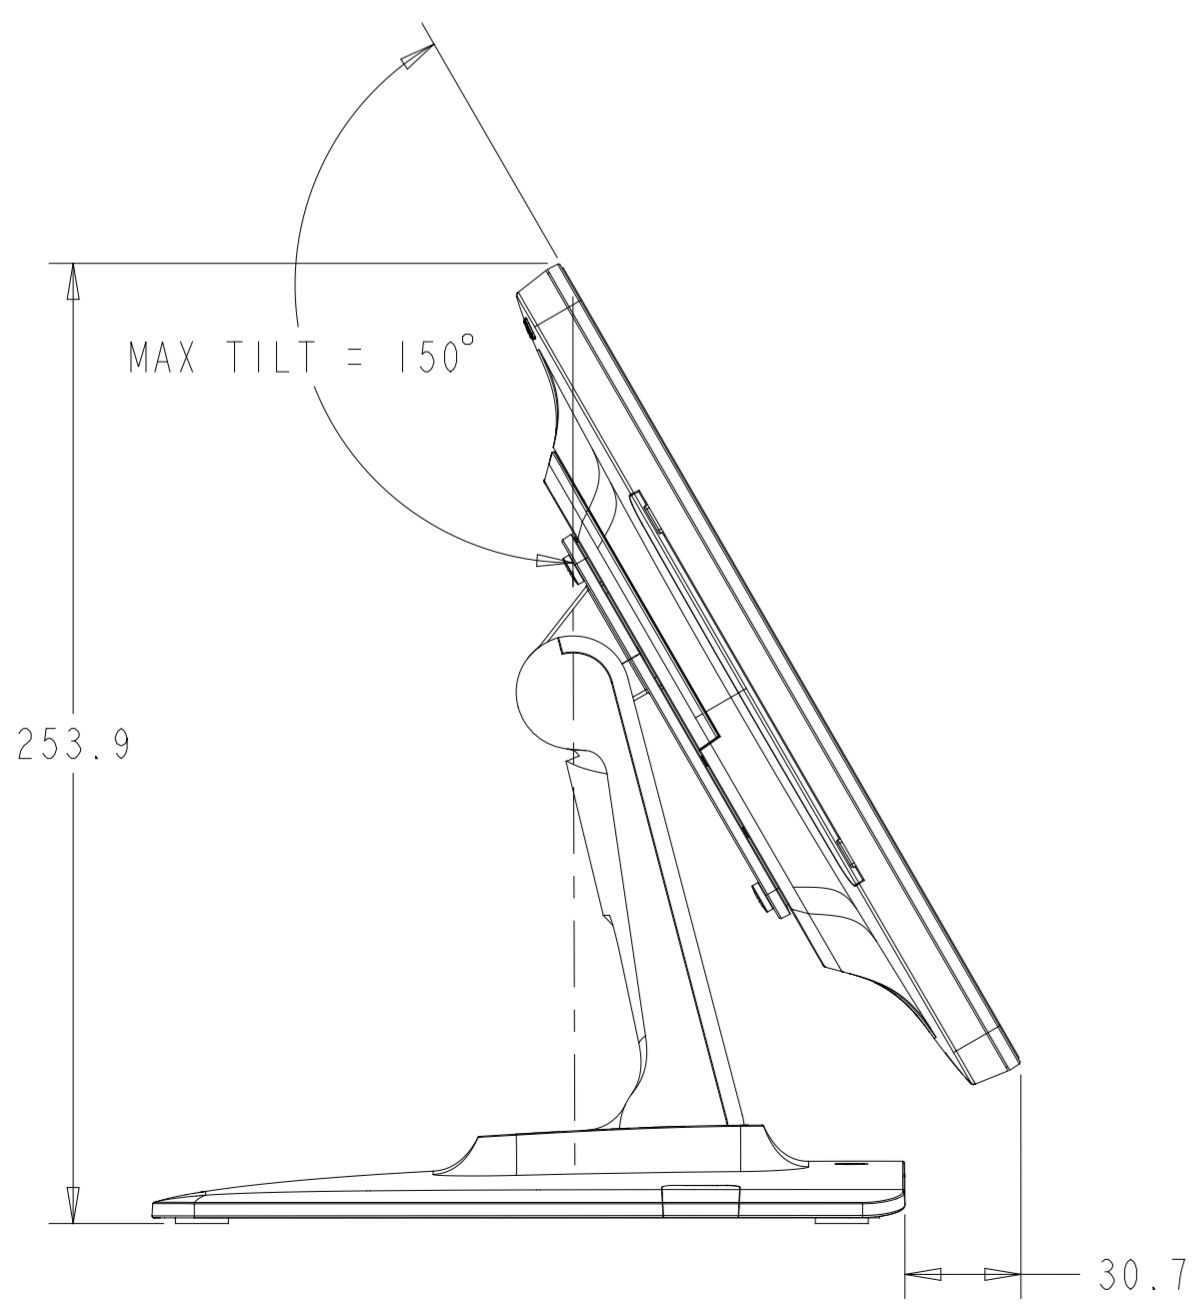

SHOWN WITH OPTIONAL STAND  
 STAND ALSO SOLD SEPARATELY (P/N E044162)

DIMENSIONAL DRAWING: 1502L USB-C

DIMENSIONS ARE IN MILLIMETERS

**elo**  
 MS602565  
 DATE: 12/06/2019  
 REV: A

# VESA MOUNT

M4 THREADS, X8  
VESA MOUNT PER MIS-C, 75MMX75MM OR 100MMX100MM  
MAX SCREW DEPTH = 10MM

# OPTIONAL NFC KIT

DIMENSIONS ARE IN MILLIMETERS

# OPTIONAL BAR CODE READER KIT

SCANNER HEAD ROTATES 180 DEGREES

SCALE 1.000