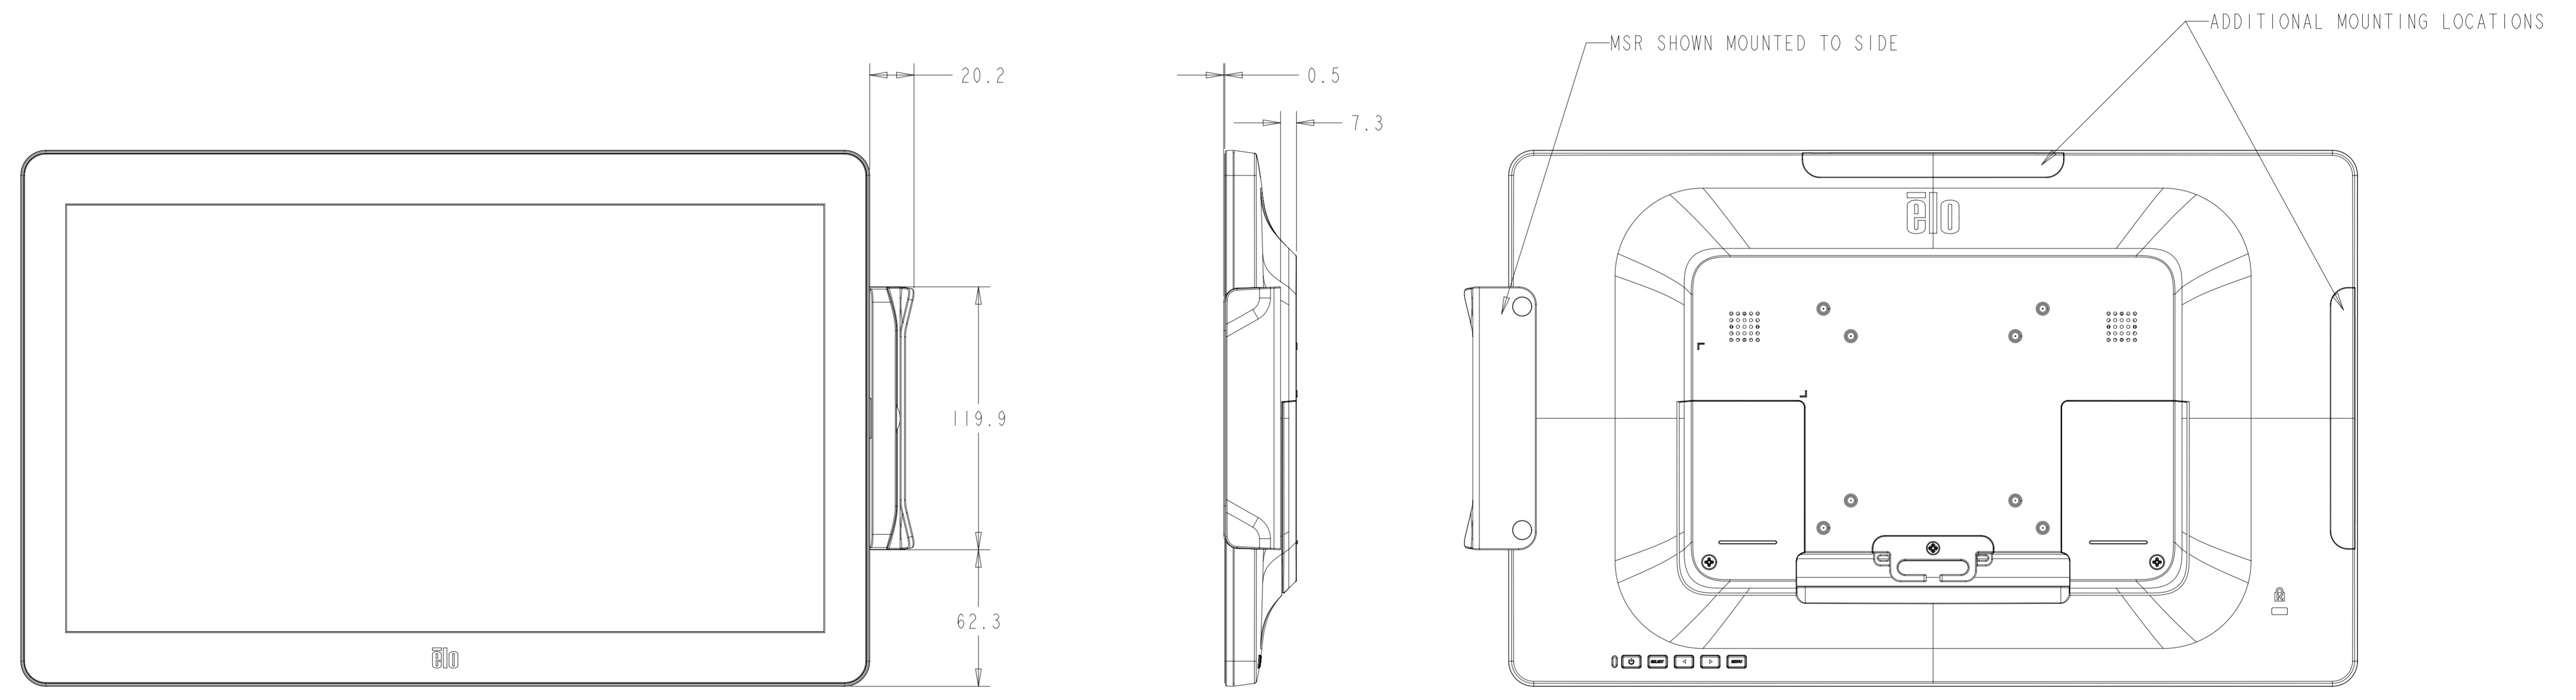

SHOWN WITH OPTIONAL STAND  
 STAND ALSO SOLD SEPARATELY (P/N E044162)

DIMENSIONAL DRAWING: 1502L USB-C

DIMENSIONS ARE IN MILLIMETERS

**elo**  
 MS602565  
 DATE: 12/06/2019  
 REV: A

# VESA MOUNT

M4 THREADS, X8  
VESA MOUNT PER MIS-C, 75MMX75MM OR 100MMX100MM  
MAX SCREW DEPTH = 10MM

# OPTIONAL NFC KIT

DIMENSIONS ARE IN MILLIMETERS

# OPTIONAL BAR CODE READER KIT

SCANNER HEAD ROTATES 180 DEGREES

SCALE 1.000