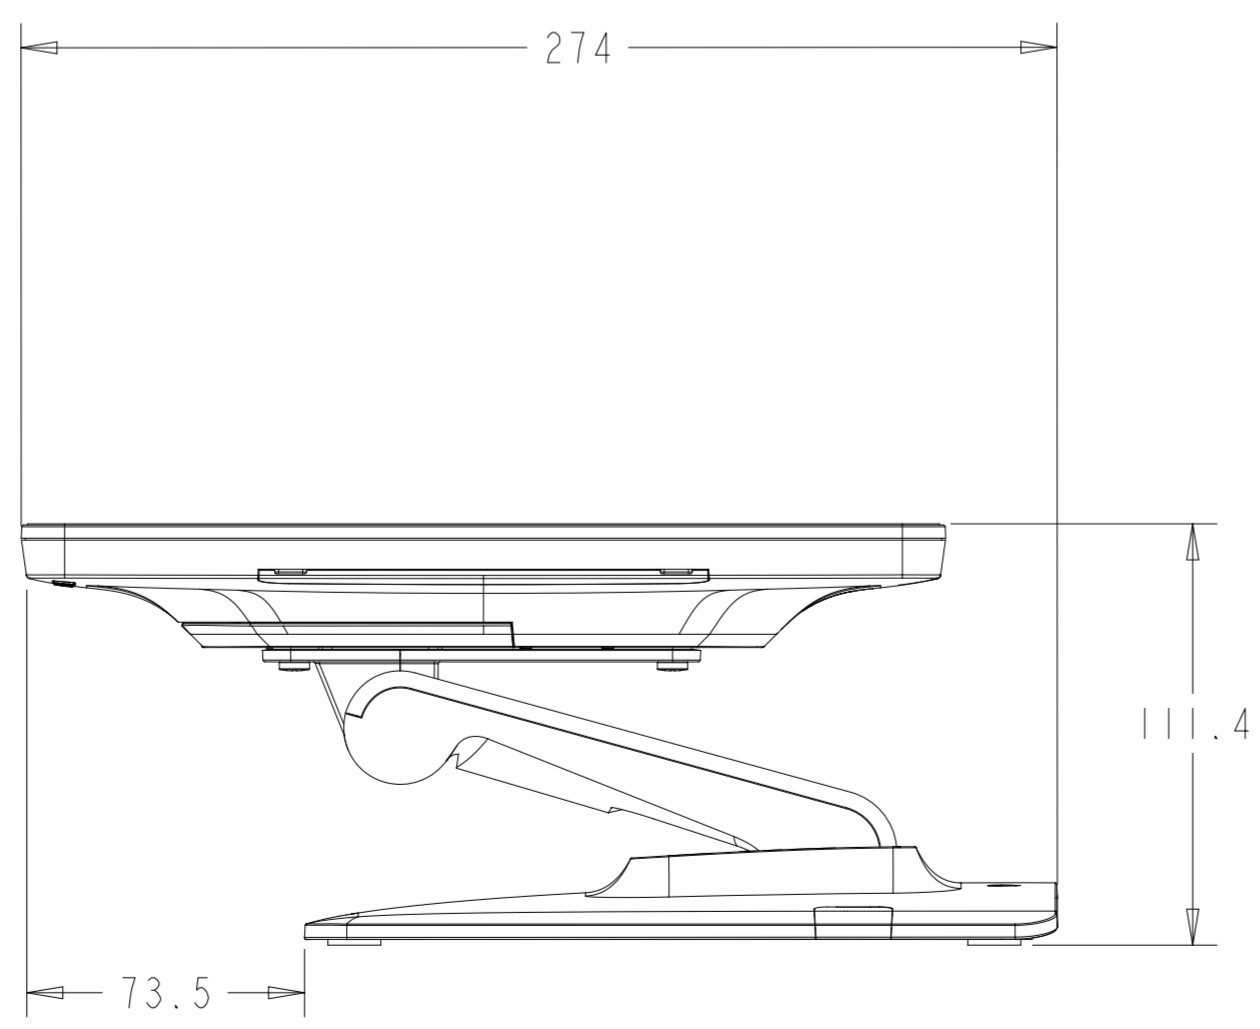

SHOWN WITH OPTIONAL STAND  
 STAND ALSO SOLD SEPARATELY (P/N E044162)

DIMENSIONAL DRAWING: 1502L USB-C

DIMENSIONS ARE IN MILLIMETERS

**elo**  
 MS602565  
 DATE: 12/06/2019  
 REV: A

# VESA MOUNT

M4 THREADS, X8  
VESA MOUNT PER MIS-C, 75MMX75MM OR 100MMX100MM  
MAX SCREW DEPTH = 10MM

# OPTIONAL NFC KIT

DIMENSIONS ARE IN MILLIMETERS

# OPTIONAL BAR CODE READER KIT

SCANNER HEAD ROTATES 180 DEGREES

SCALE 1.000