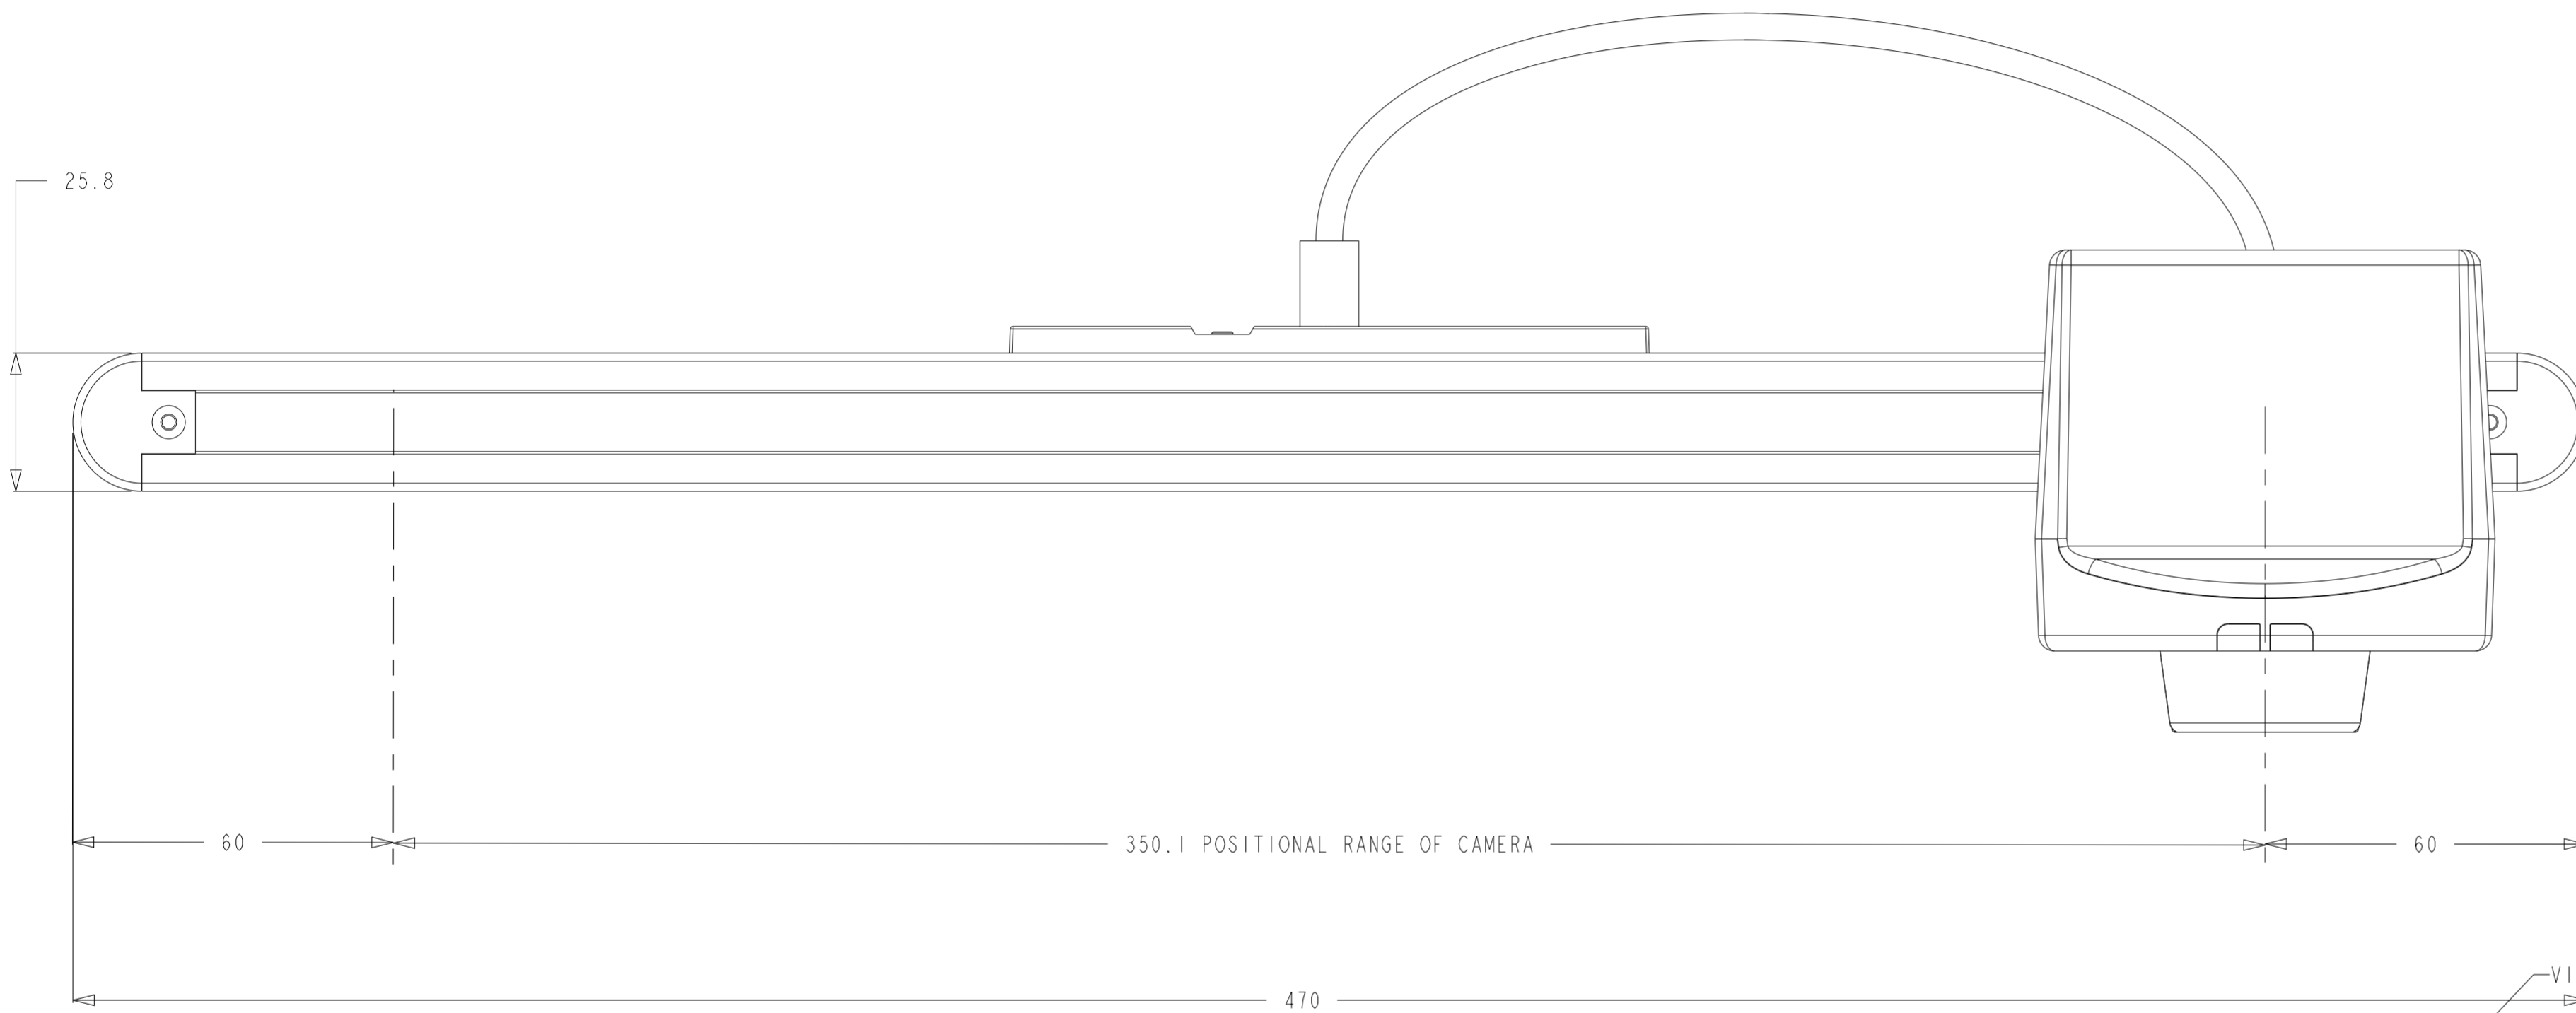

DIMENSIONAL DRAWING: ELO CONFERENCING CAMERA

2.5MM JACK CONNECTION FOR MICROPHONE

DIMENSIONS ARE IN MILLIMETERS

SHEET 1 OF 1

MS602524
DATE: 09/25/2019
REV: A