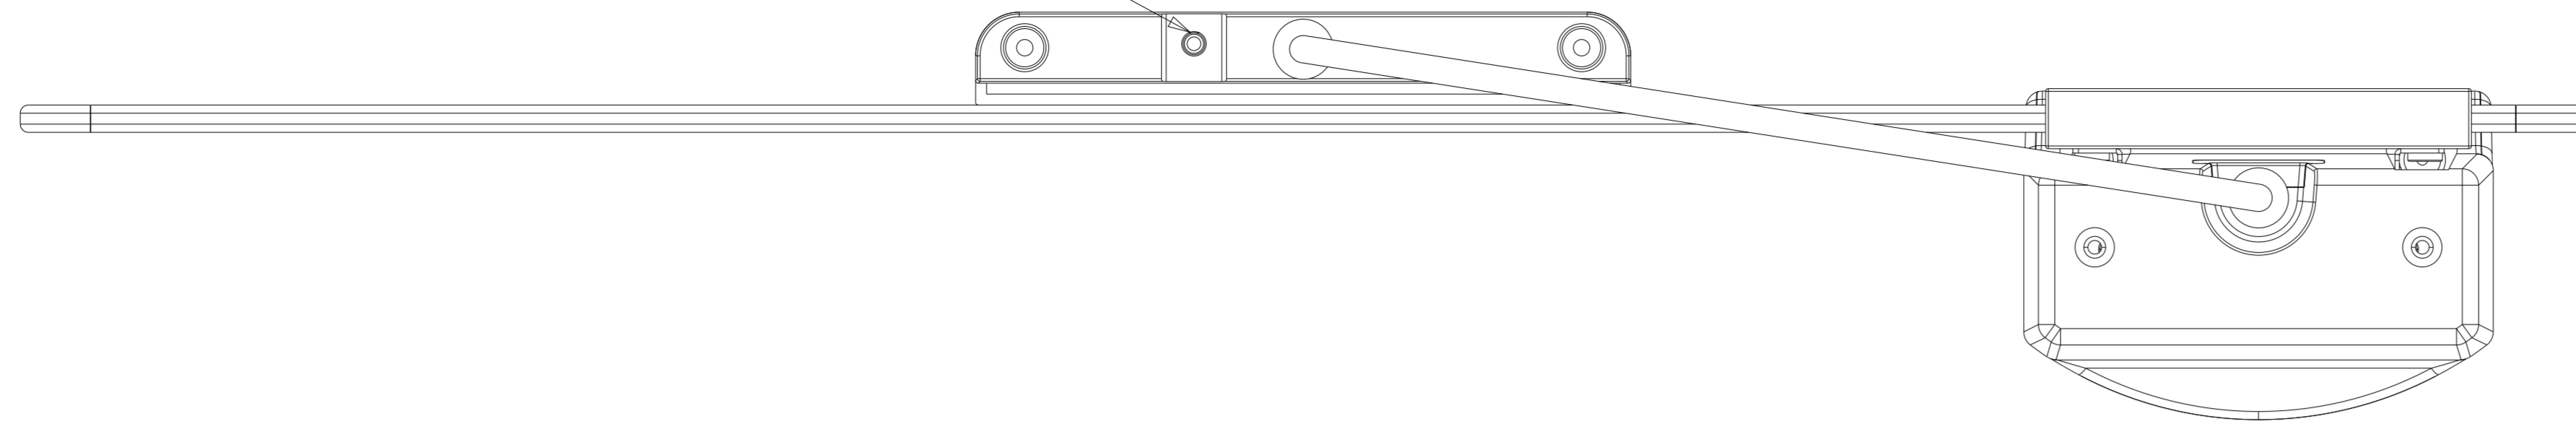

DIMENSIONAL DRAWING: ELO CONFERENCING CAMERA

2.5MM JACK CONNECTION FOR MICROPHONE

DIMENSIONS ARE IN MILLIMETERS

SHEET 1 OF 1

MS602524
DATE: 09/25/2019
REV: A