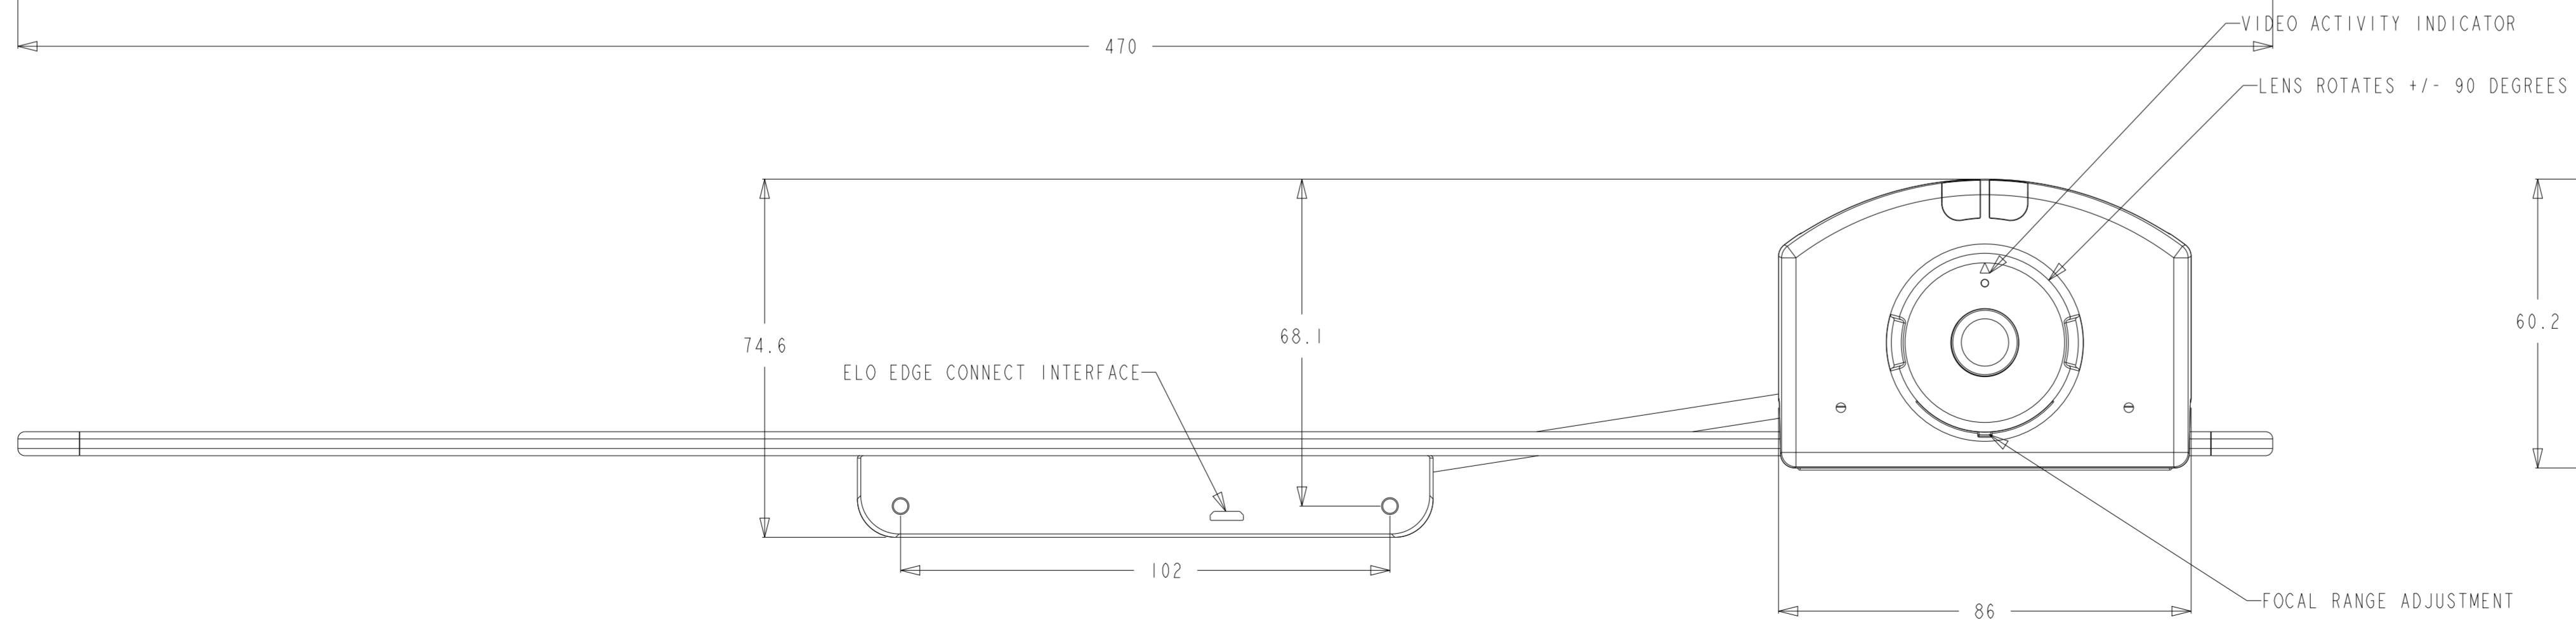

DIMENSIONAL DRAWING: ELO CONFERENCING CAMERA

2.5MM JACK CONNECTION FOR MICROPHONE

DIMENSIONS ARE IN MILLIMETERS

SHEET 1 OF 1

MS602524
DATE: 09/25/2019
REV: A