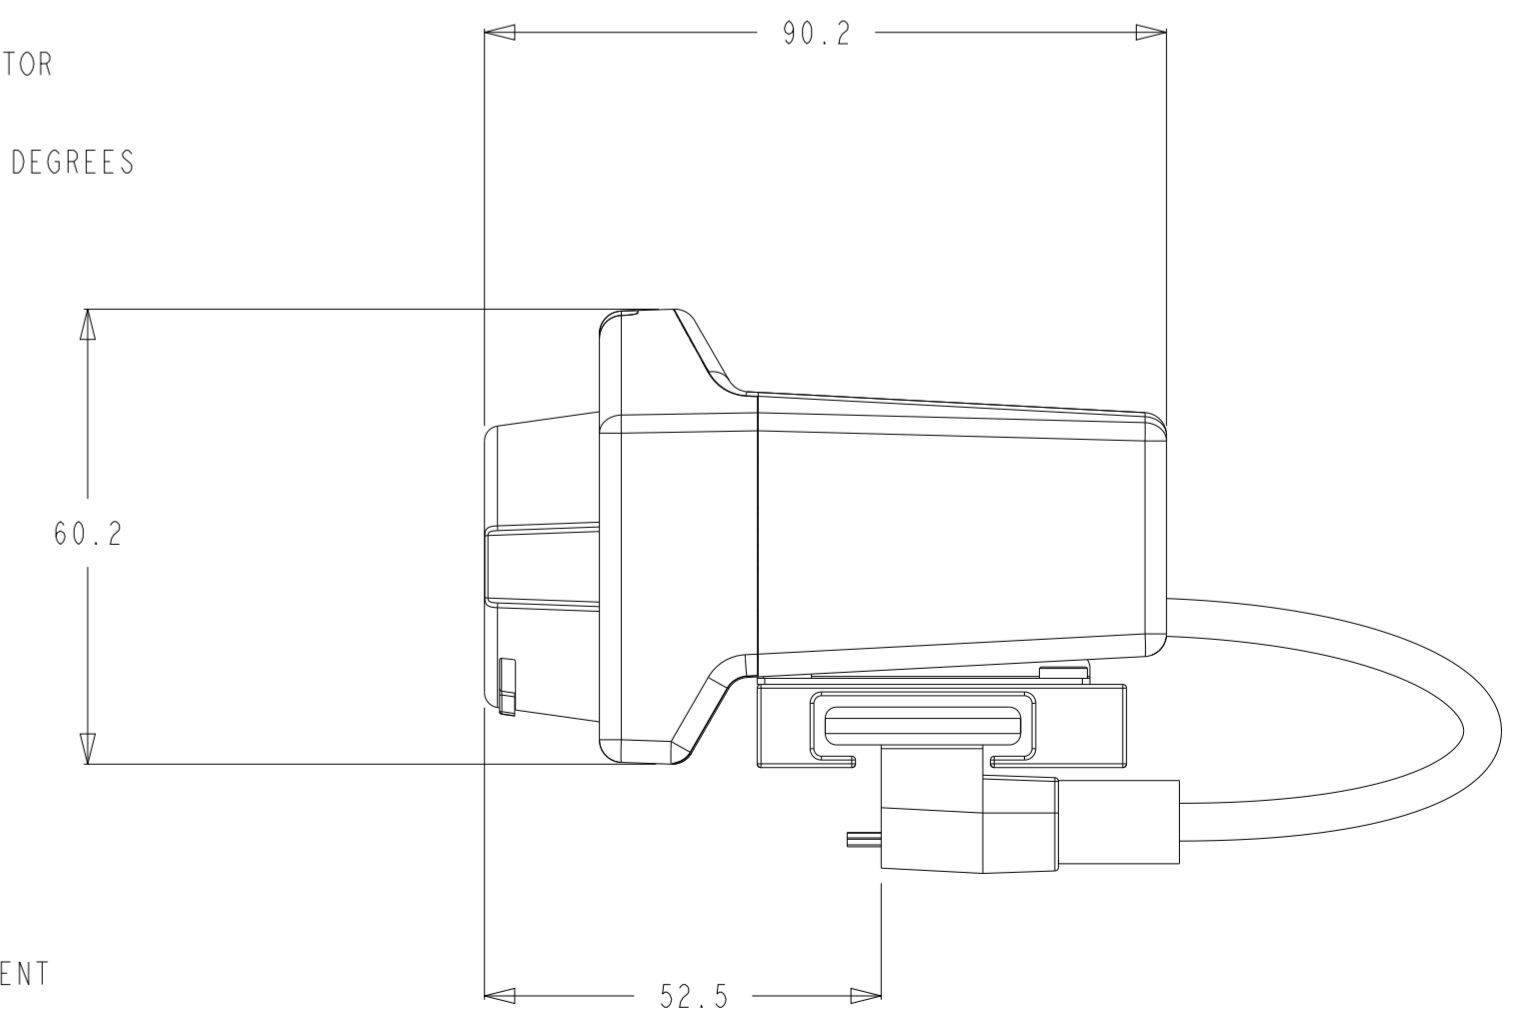

DIMENSIONAL DRAWING: ELO CONFERENCING CAMERA

2.5MM JACK CONNECTION FOR MICROPHONE

DIMENSIONS ARE IN MILLIMETERS

SHEET 1 OF 1

MS602524
DATE: 09/25/2019
REV: A