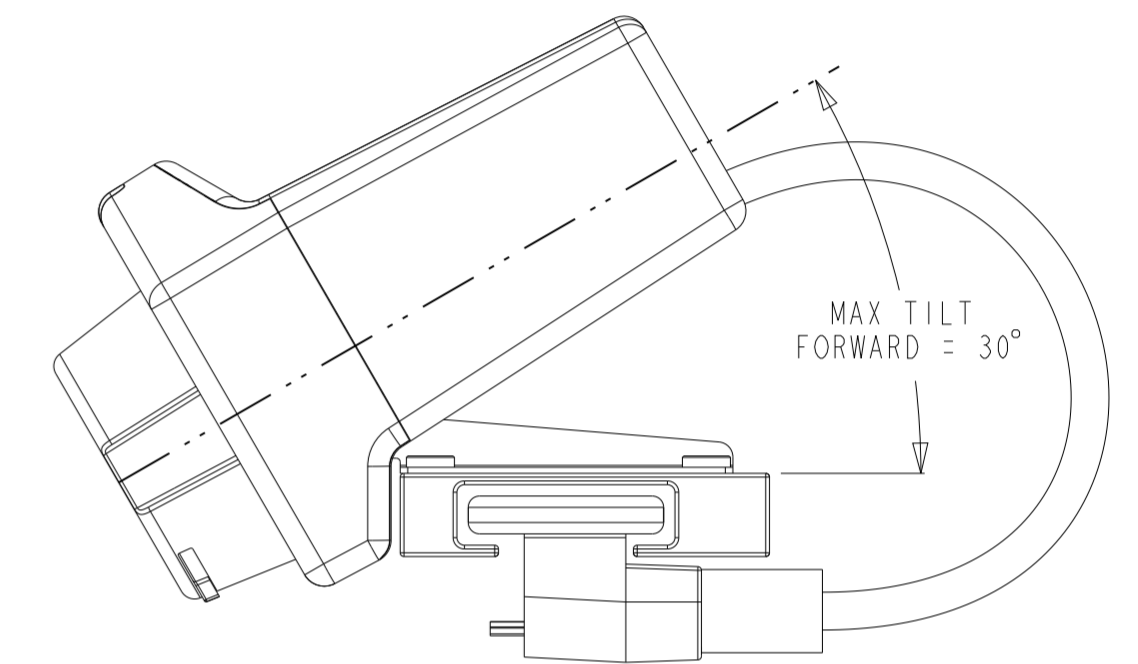

DIMENSIONAL DRAWING: ELO CONFERENCING CAMERA

2.5MM JACK CONNECTION FOR MICROPHONE

DIMENSIONS ARE IN MILLIMETERS

SHEET 1 OF 1

MS602524
DATE: 09/25/2019
REV: A