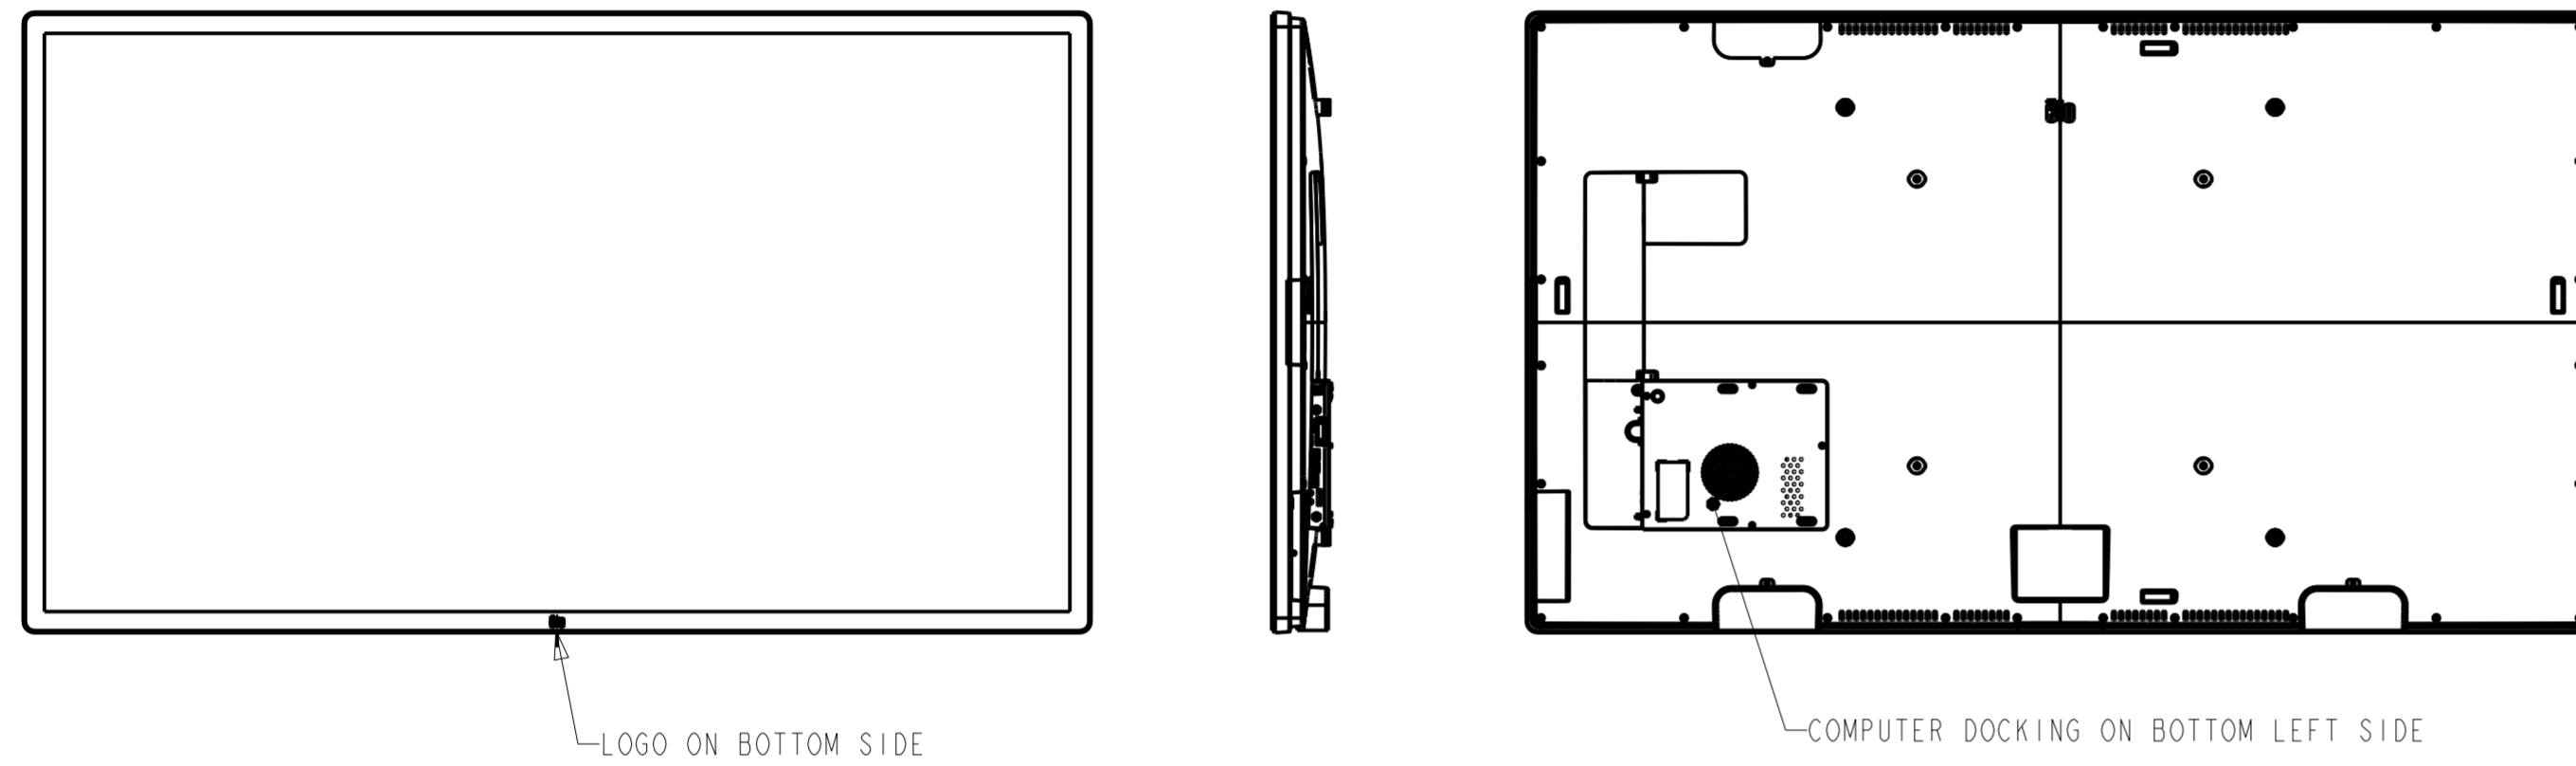

OPTIONAL LOW-PROFILE WALLMOUNT KIT P/N E282876

PERMITTED MOUNTING ORIENTATIONS  
DO NOT MOUNT IN ANY OTHER ORIENTATIONS

LANDSCAPE ORIENTATION

PORTRAIT ORIENTATION  
(CLOCKWISE ROTATION)

OPTIONAL STYLUS HOLDER TRAY MOUNTS ON LOWER ELO EDGE CONNECT LOCATION  
(ONE INCLUDED WITH IDS DISPLAY, CUSTOMER INSTALLED)