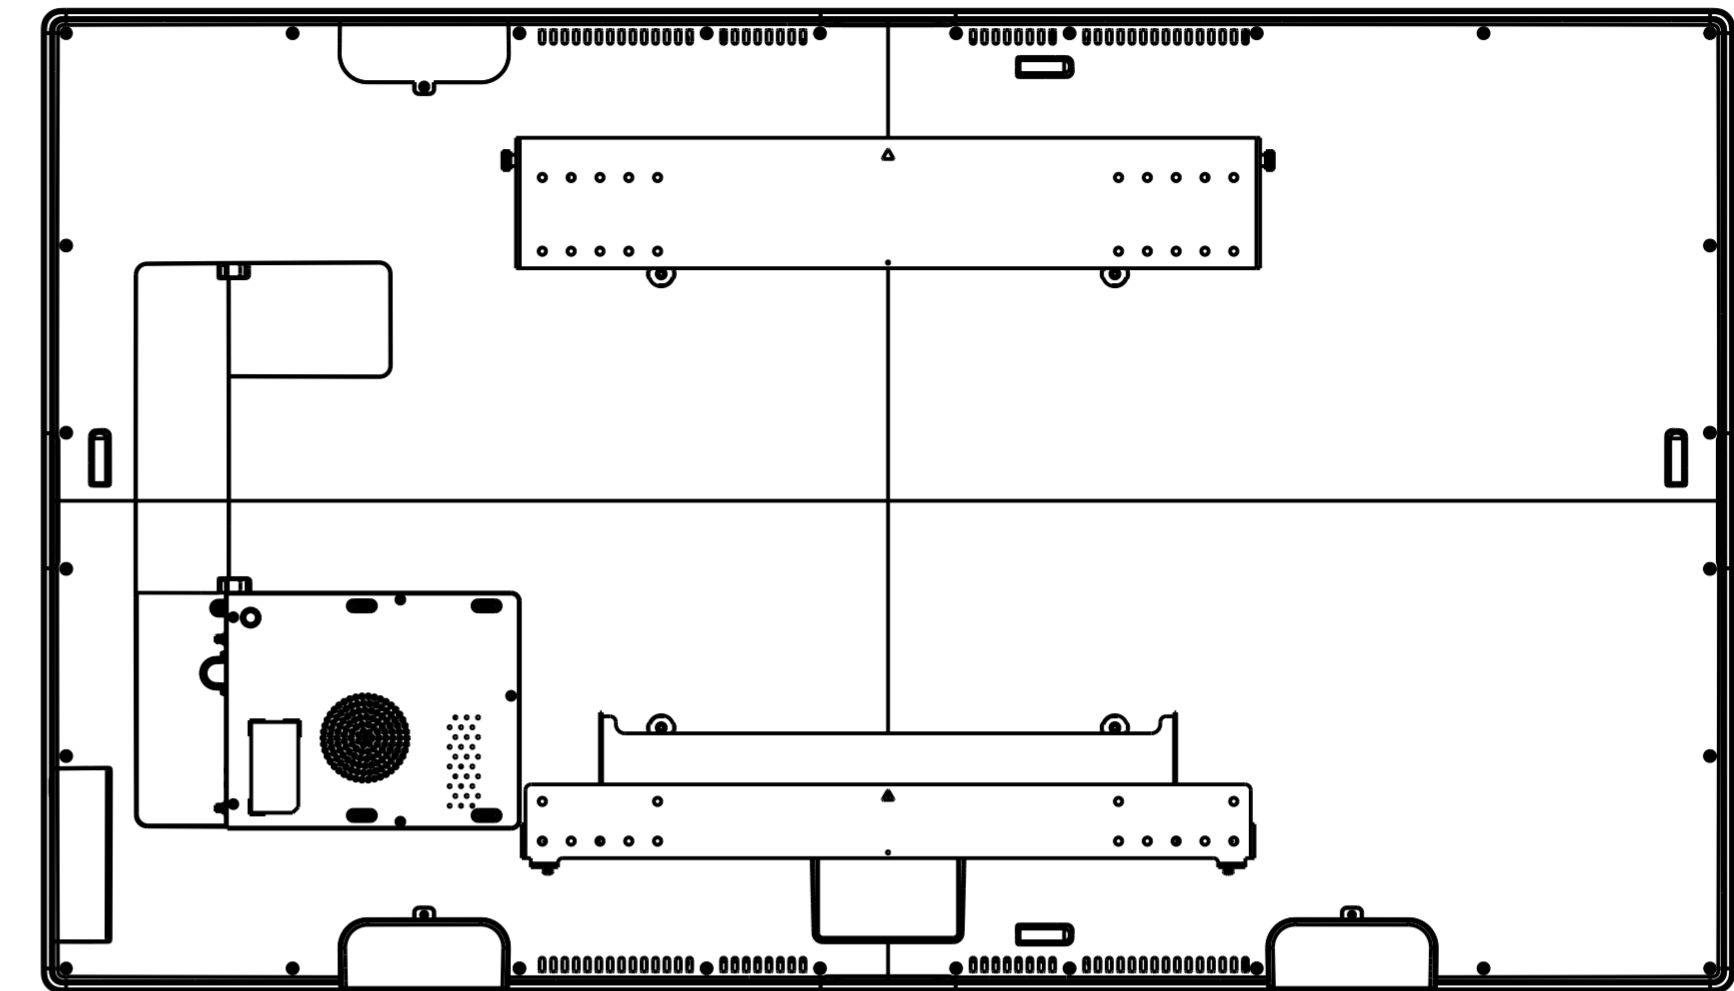

OPTIONAL LOW-PROFILE WALLMOUNT KIT P/N E282876

PERMITTED MOUNTING ORIENTATIONS  
DO NOT MOUNT IN ANY OTHER ORIENTATIONS

LANDSCAPE ORIENTATION

PORTRAIT ORIENTATION  
(CLOCKWISE ROTATION)

OPTIONAL STYLUS HOLDER TRAY MOUNTS ON LOWER ELO EDGE CONNECT LOCATION  
(ONE INCLUDED WITH IDS DISPLAY, CUSTOMER INSTALLED)