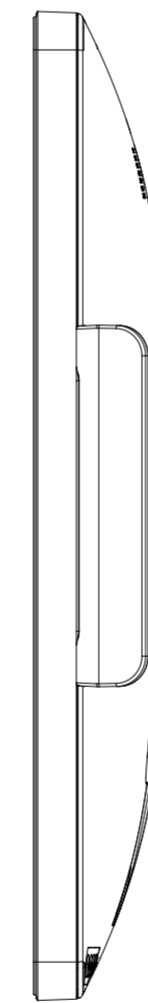

SHOWN WITH OPTIONAL STAND
 STAND ALSO SOLD SEPARATELY: P/N E804330 (BLACK), P/N E810917 (WHITE)

DIMENSIONS ARE IN MILLIMETERS

elo

MS601974
 DATE: 04/20/2020
 REV: C

VESA MOUNTING
VESA MIS-D, 100, C

REMOVE STAND TO ACCESS VESA MOUNTING INTERFACE

HANDLE KIT P/N E352196
ORDERED SEPARATELY, CUSTOMER ASSEMBLED
2 HANDLES WITH MOUNTING SCREWS INCLUDED IN KIT
HANDLES CAN BE ASSEMBLED ON ANY OF THE FOUR SIDES

HANDLES ARE INTENDED TO ADJUST TILT OF DISPLAY.
DO NOT CARRY TOUCHMONITOR USING HANDLES.

ELO PERIPHERAL MOUNTING INTERFACE
ONE MOUNTING LOCATION ON EACH SIDE (4 TOTAL)

STAND NOT SHOWN FOR CLARITY