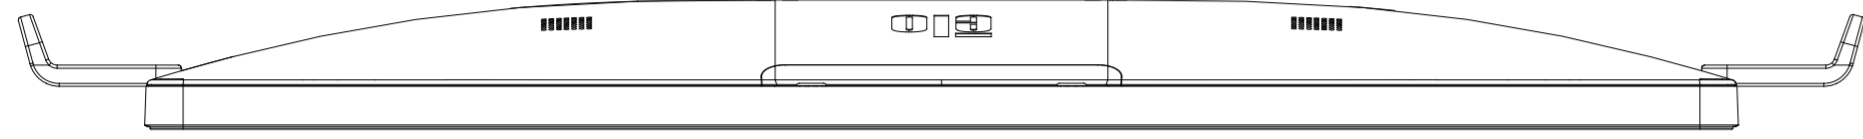

SHOWN WITH OPTIONAL STAND
 STAND ALSO SOLD SEPARATELY: P/N E804330 (BLACK), P/N E810917 (WHITE)

DIMENSIONS ARE IN MILLIMETERS

elo

MS601974
 DATE: 04/20/2020
 REV: C

VESA MOUNTING
VESA MIS-D, 100, C

REMOVE STAND TO ACCESS VESA MOUNTING INTERFACE

HANDLE KIT P/N E352196
ORDERED SEPARATELY, CUSTOMER ASSEMBLED
2 HANDLES WITH MOUNTING SCREWS INCLUDED IN KIT
HANDLES CAN BE ASSEMBLED ON ANY OF THE FOUR SIDES

HANDLES ARE INTENDED TO ADJUST TILT OF DISPLAY.
DO NOT CARRY TOUCHMONITOR USING HANDLES.

ELO PERIPHERAL MOUNTING INTERFACE
ONE MOUNTING LOCATION ON EACH SIDE (4 TOTAL)

STAND NOT SHOWN FOR CLARITY