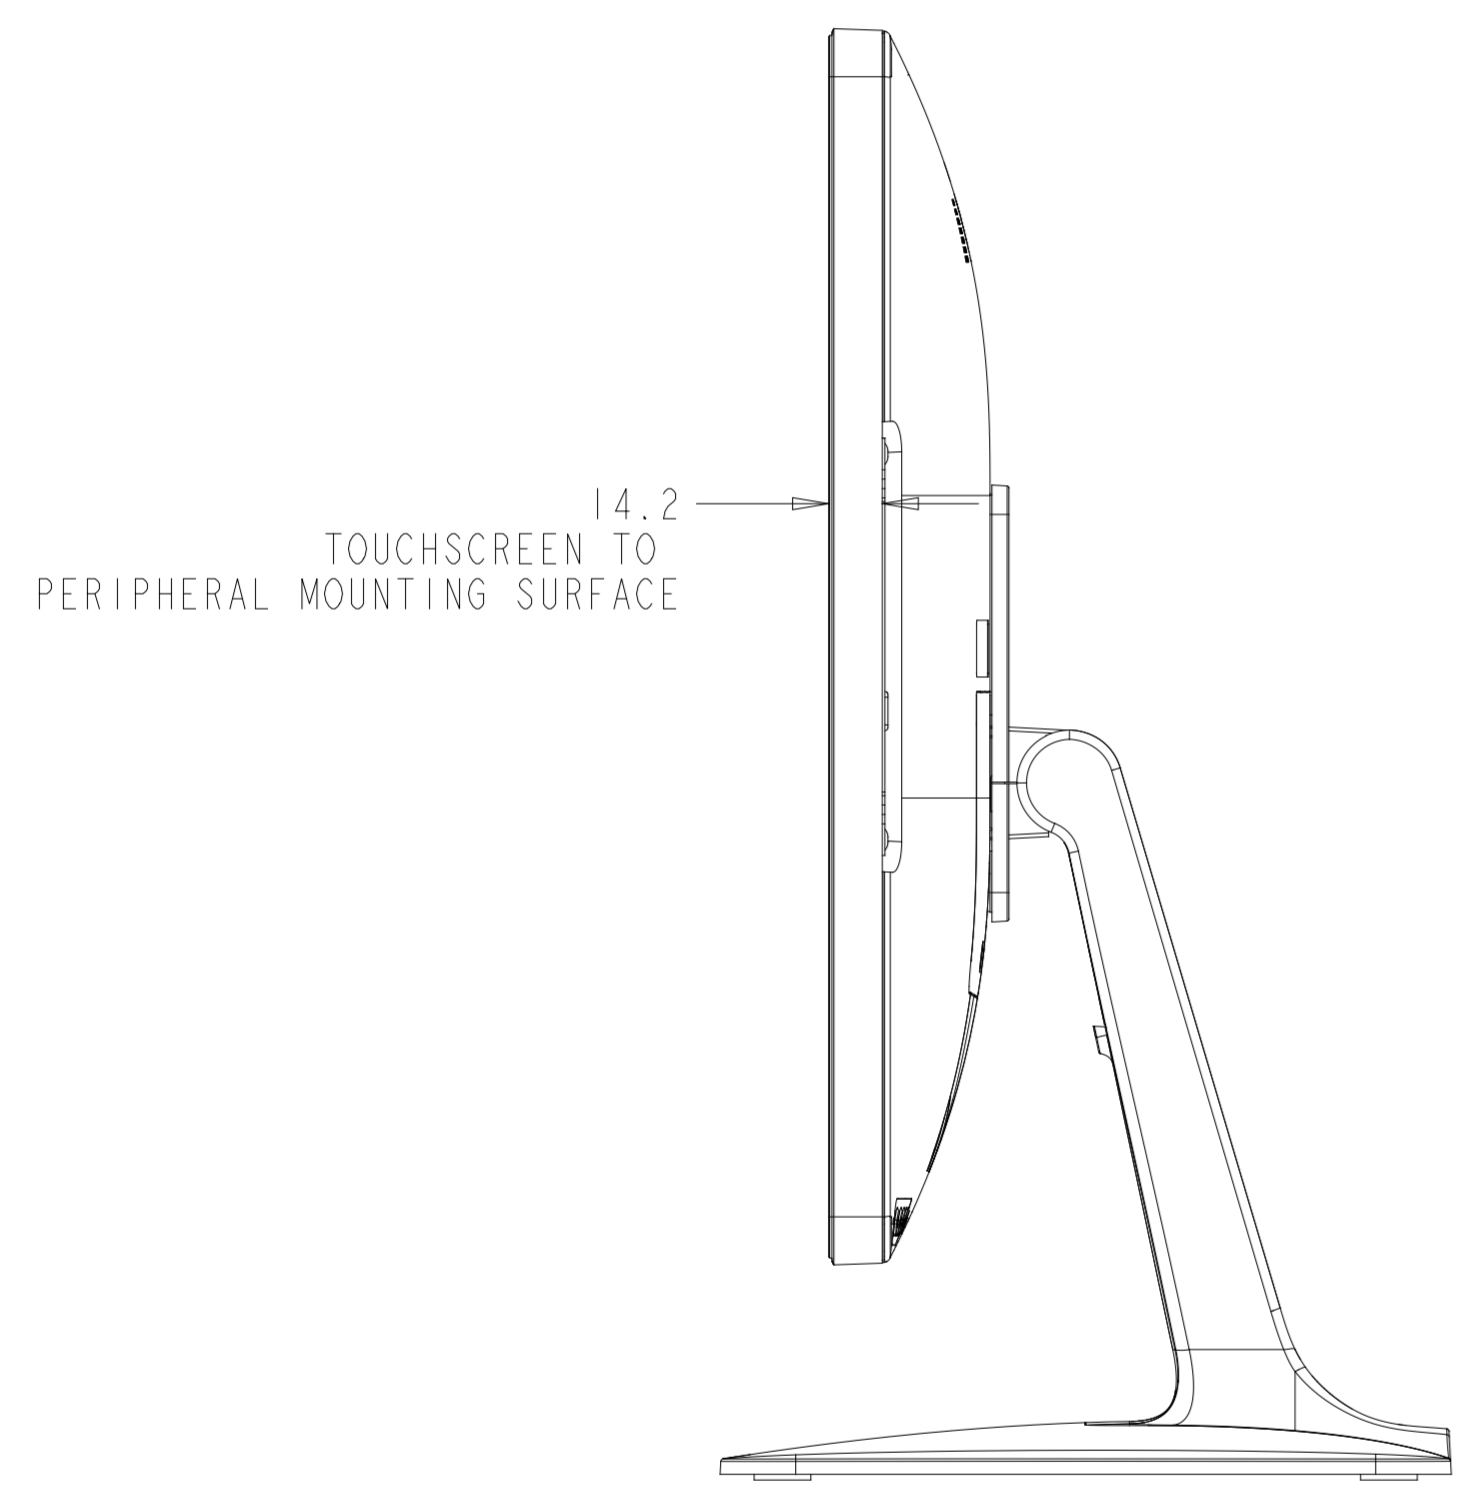

SHOWN WITH OPTIONAL STAND
 STAND ALSO SOLD SEPARATELY: P/N E804330 (BLACK), P/N E810917 (WHITE)

DIMENSIONS ARE IN MILLIMETERS

elo

MS601974
 DATE: 04/20/2020
 REV: C

VESA MOUNTING
VESA MIS-D, 100, C

REMOVE STAND TO ACCESS VESA MOUNTING INTERFACE

HANDLE KIT P/N E352196
ORDERED SEPARATELY, CUSTOMER ASSEMBLED
2 HANDLES WITH MOUNTING SCREWS INCLUDED IN KIT
HANDLES CAN BE ASSEMBLED ON ANY OF THE FOUR SIDES

HANDLES ARE INTENDED TO ADJUST TILT OF DISPLAY.
DO NOT CARRY TOUCHMONITOR USING HANDLES.

ELO PERIPHERAL MOUNTING INTERFACE
ONE MOUNTING LOCATION ON EACH SIDE (4 TOTAL)

STAND NOT SHOWN FOR CLARITY