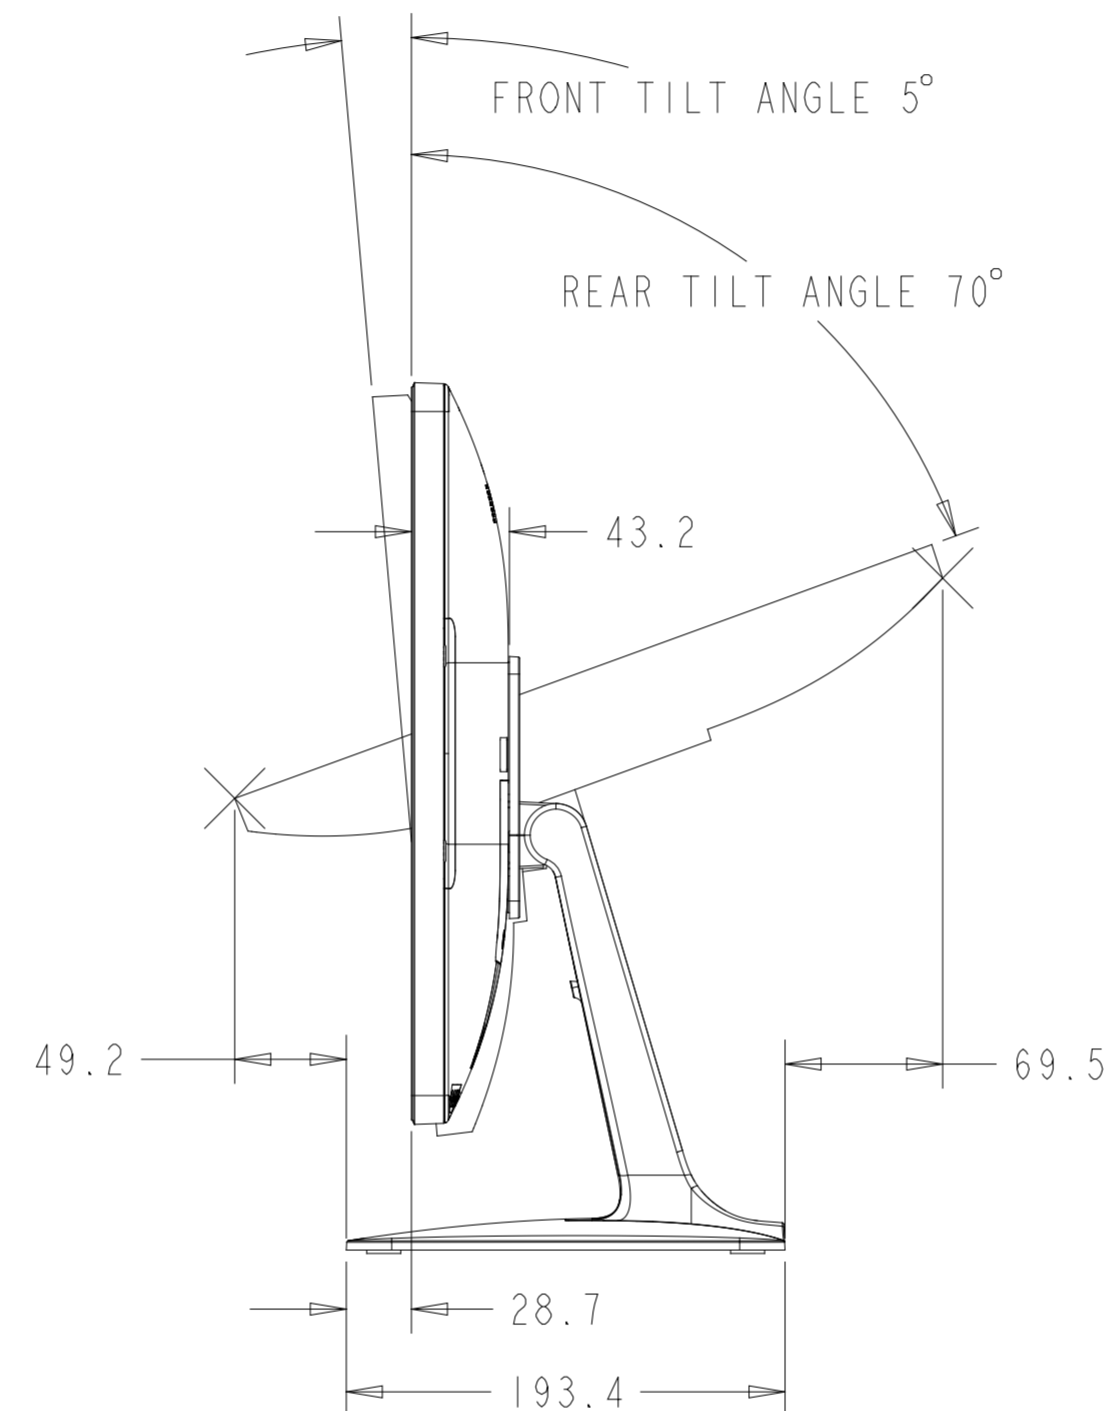

SHOWN WITH OPTIONAL STAND
 STAND ALSO SOLD SEPARATELY: P/N E804330 (BLACK), P/N E810917 (WHITE)

DIMENSIONS ARE IN MILLIMETERS

elo

MS601974
 DATE: 04/20/2020
 REV: C

VESA MOUNTING
VESA MIS-D, 100, C

REMOVE STAND TO ACCESS VESA MOUNTING INTERFACE

HANDLE KIT P/N E352196
ORDERED SEPARATELY, CUSTOMER ASSEMBLED
2 HANDLES WITH MOUNTING SCREWS INCLUDED IN KIT
HANDLES CAN BE ASSEMBLED ON ANY OF THE FOUR SIDES

HANDLES ARE INTENDED TO ADJUST TILT OF DISPLAY.
DO NOT CARRY TOUCHMONITOR USING HANDLES.

ELO PERIPHERAL MOUNTING INTERFACE
ONE MOUNTING LOCATION ON EACH SIDE (4 TOTAL)

STAND NOT SHOWN FOR CLARITY