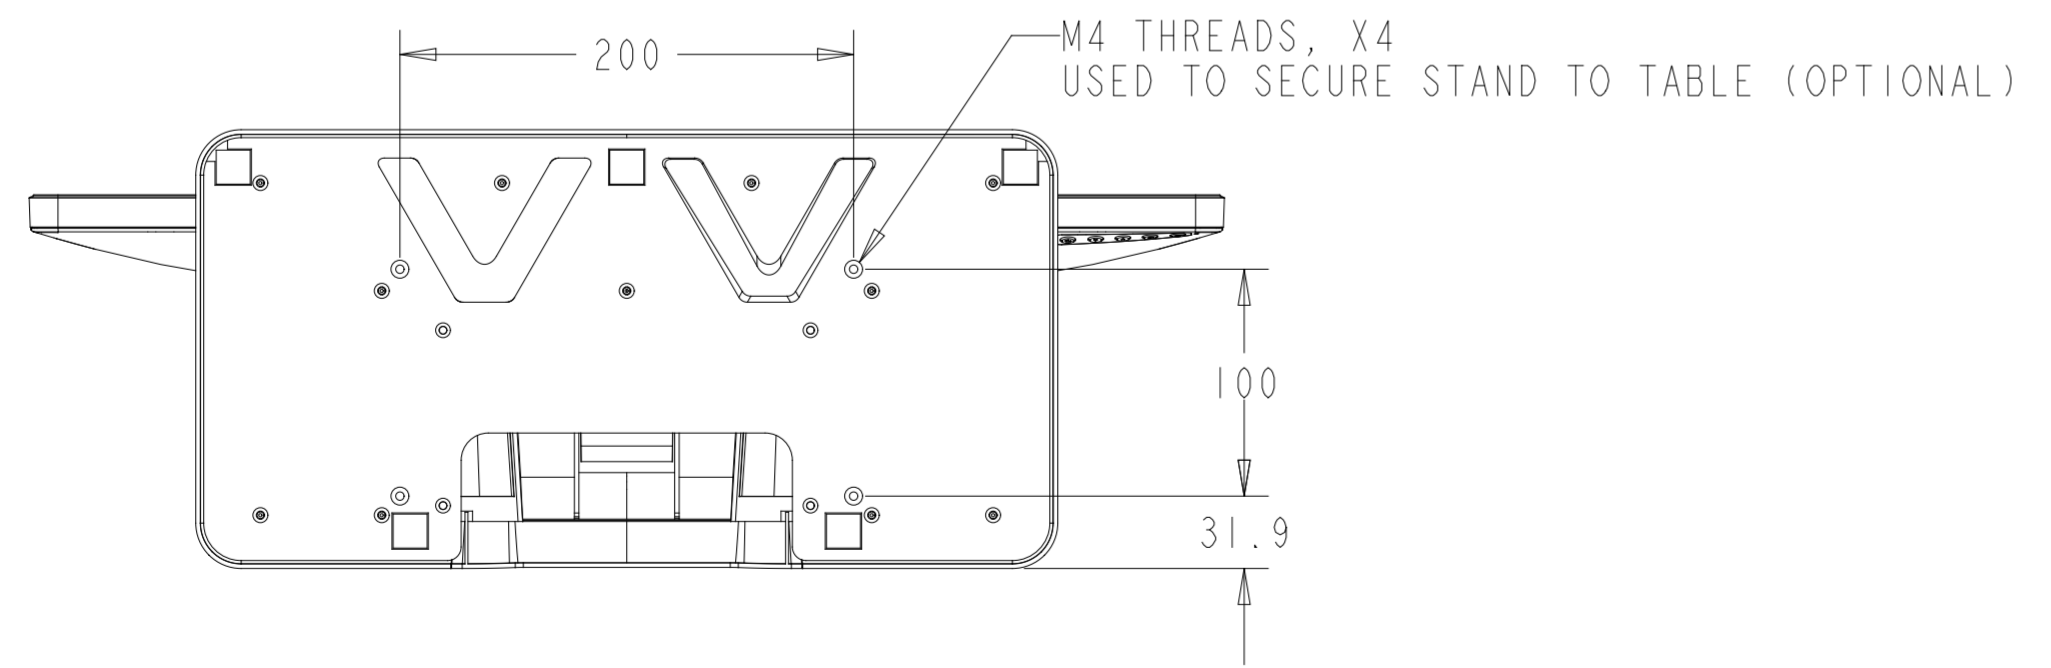

SHOWN WITH OPTIONAL STAND
 STAND ALSO SOLD SEPARATELY: P/N E804330 (BLACK), P/N E810917 (WHITE)

DIMENSIONS ARE IN MILLIMETERS

elo

MS601974
 DATE: 04/20/2020
 REV: C

VESA MOUNTING
VESA MIS-D, 100, C

REMOVE STAND TO ACCESS VESA MOUNTING INTERFACE

HANDLE KIT P/N E352196
ORDERED SEPARATELY, CUSTOMER ASSEMBLED
2 HANDLES WITH MOUNTING SCREWS INCLUDED IN KIT
HANDLES CAN BE ASSEMBLED ON ANY OF THE FOUR SIDES

HANDLES ARE INTENDED TO ADJUST TILT OF DISPLAY.
DO NOT CARRY TOUCHMONITOR USING HANDLES.

ELO PERIPHERAL MOUNTING INTERFACE
ONE MOUNTING LOCATION ON EACH SIDE (4 TOTAL)

STAND NOT SHOWN FOR CLARITY