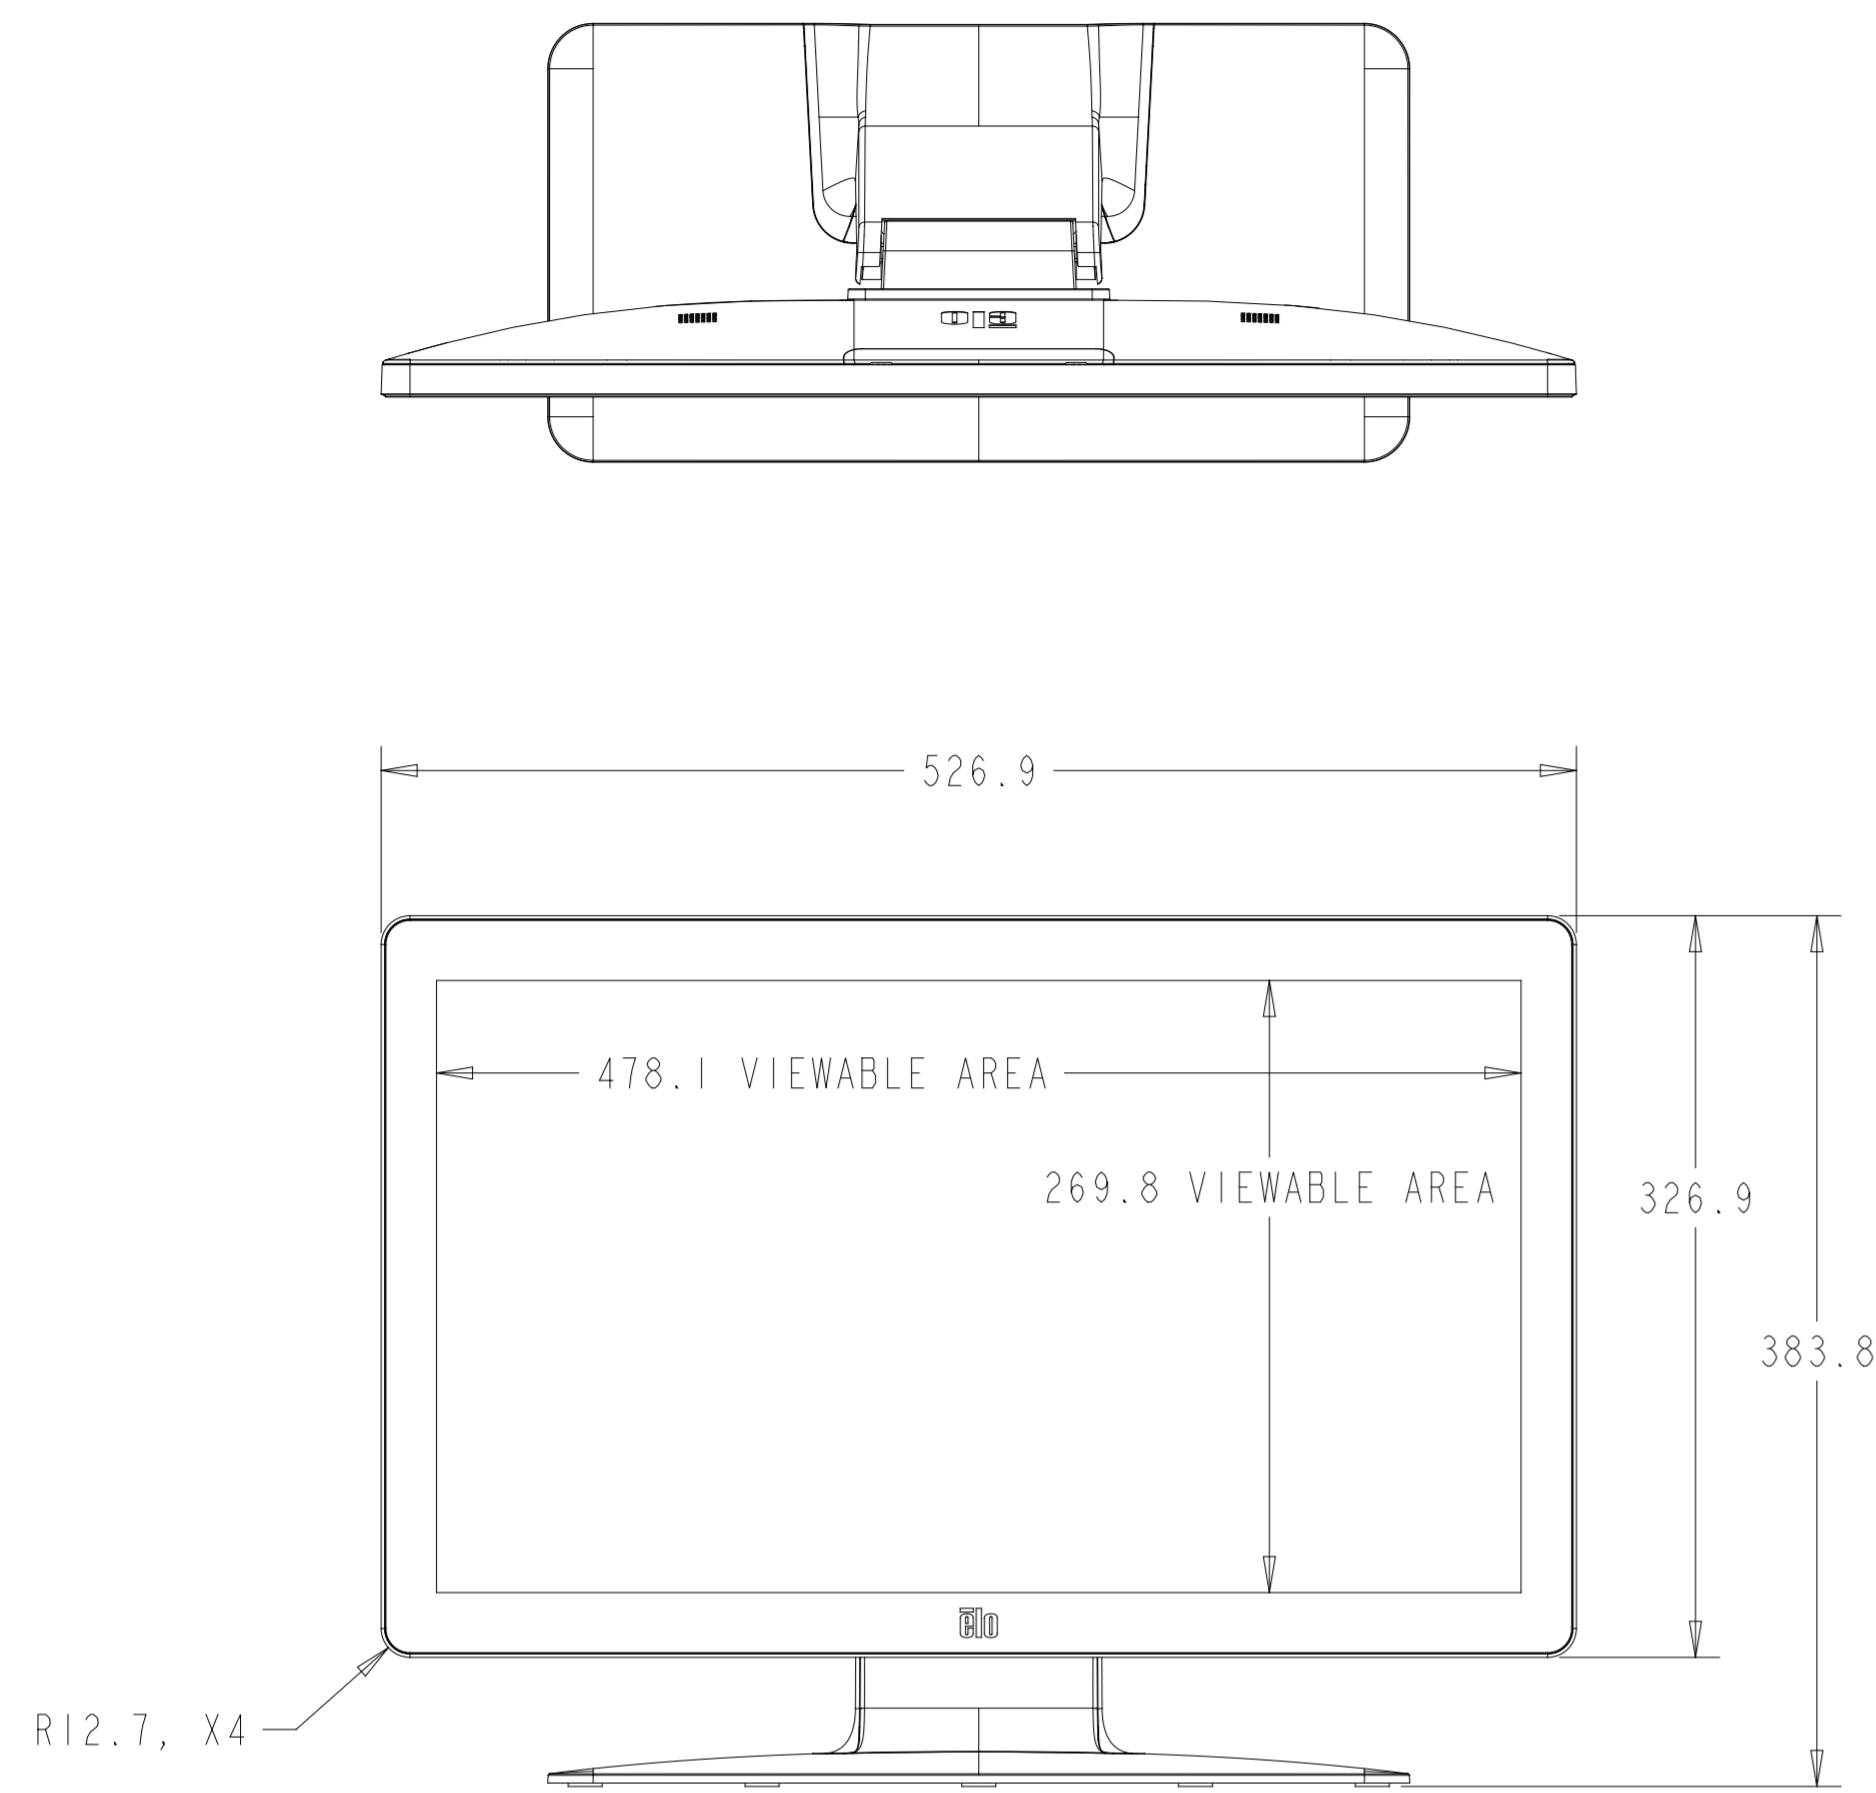

SHOWN WITH OPTIONAL STAND
 STAND ALSO SOLD SEPARATELY: P/N E804330 (BLACK), P/N E810917 (WHITE)

DIMENSIONS ARE IN MILLIMETERS

elo

MS601974
 DATE: 04/20/2020
 REV: C

VESA MOUNTING
VESA MIS-D, 100, C

REMOVE STAND TO ACCESS VESA MOUNTING INTERFACE

HANDLE KIT P/N E352196
ORDERED SEPARATELY, CUSTOMER ASSEMBLED
2 HANDLES WITH MOUNTING SCREWS INCLUDED IN KIT
HANDLES CAN BE ASSEMBLED ON ANY OF THE FOUR SIDES

HANDLES ARE INTENDED TO ADJUST TILT OF DISPLAY.
DO NOT CARRY TOUCHMONITOR USING HANDLES.

ELO PERIPHERAL MOUNTING INTERFACE
ONE MOUNTING LOCATION ON EACH SIDE (4 TOTAL)

STAND NOT SHOWN FOR CLARITY