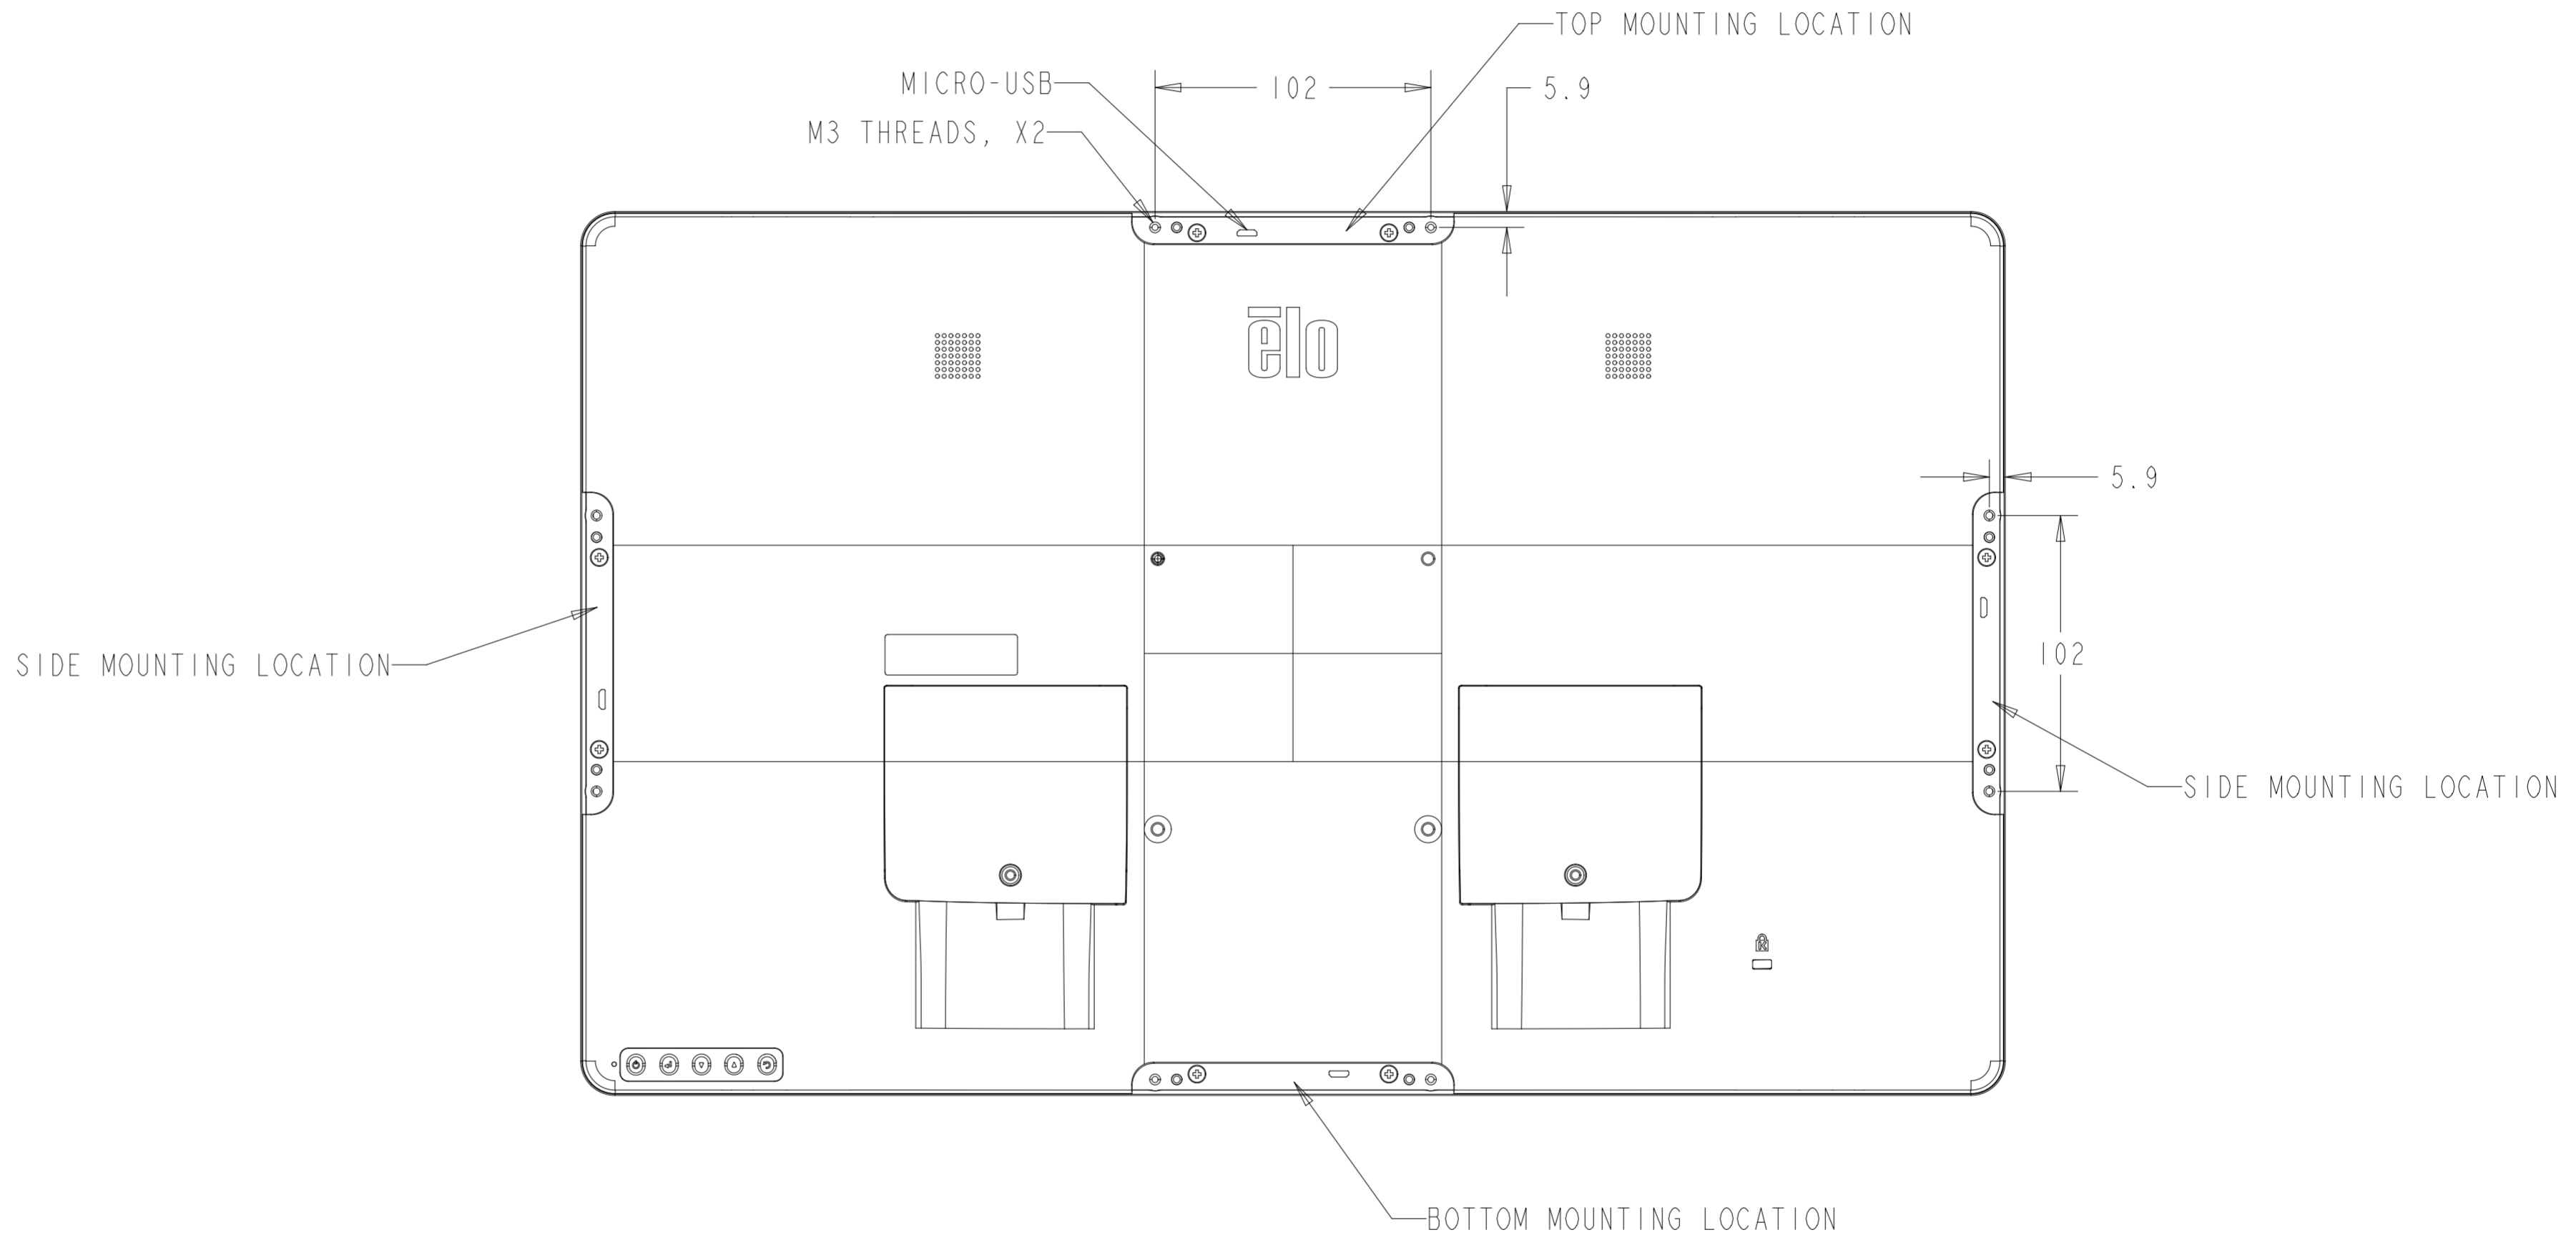

SHOWN WITH OPTIONAL STAND
 STAND ALSO SOLD SEPARATELY: P/N E804330 (BLACK), P/N E810917 (WHITE)

DIMENSIONS ARE IN MILLIMETERS

elo

MS601974
 DATE: 04/20/2020
 REV: C

VESA MOUNTING
VESA MIS-D, 100, C

REMOVE STAND TO ACCESS VESA MOUNTING INTERFACE

HANDLE KIT P/N E352196
ORDERED SEPARATELY, CUSTOMER ASSEMBLED
2 HANDLES WITH MOUNTING SCREWS INCLUDED IN KIT
HANDLES CAN BE ASSEMBLED ON ANY OF THE FOUR SIDES

HANDLES ARE INTENDED TO ADJUST TILT OF DISPLAY.
DO NOT CARRY TOUCHMONITOR USING HANDLES.

ELO PERIPHERAL MOUNTING INTERFACE
ONE MOUNTING LOCATION ON EACH SIDE (4 TOTAL)

STAND NOT SHOWN FOR CLARITY