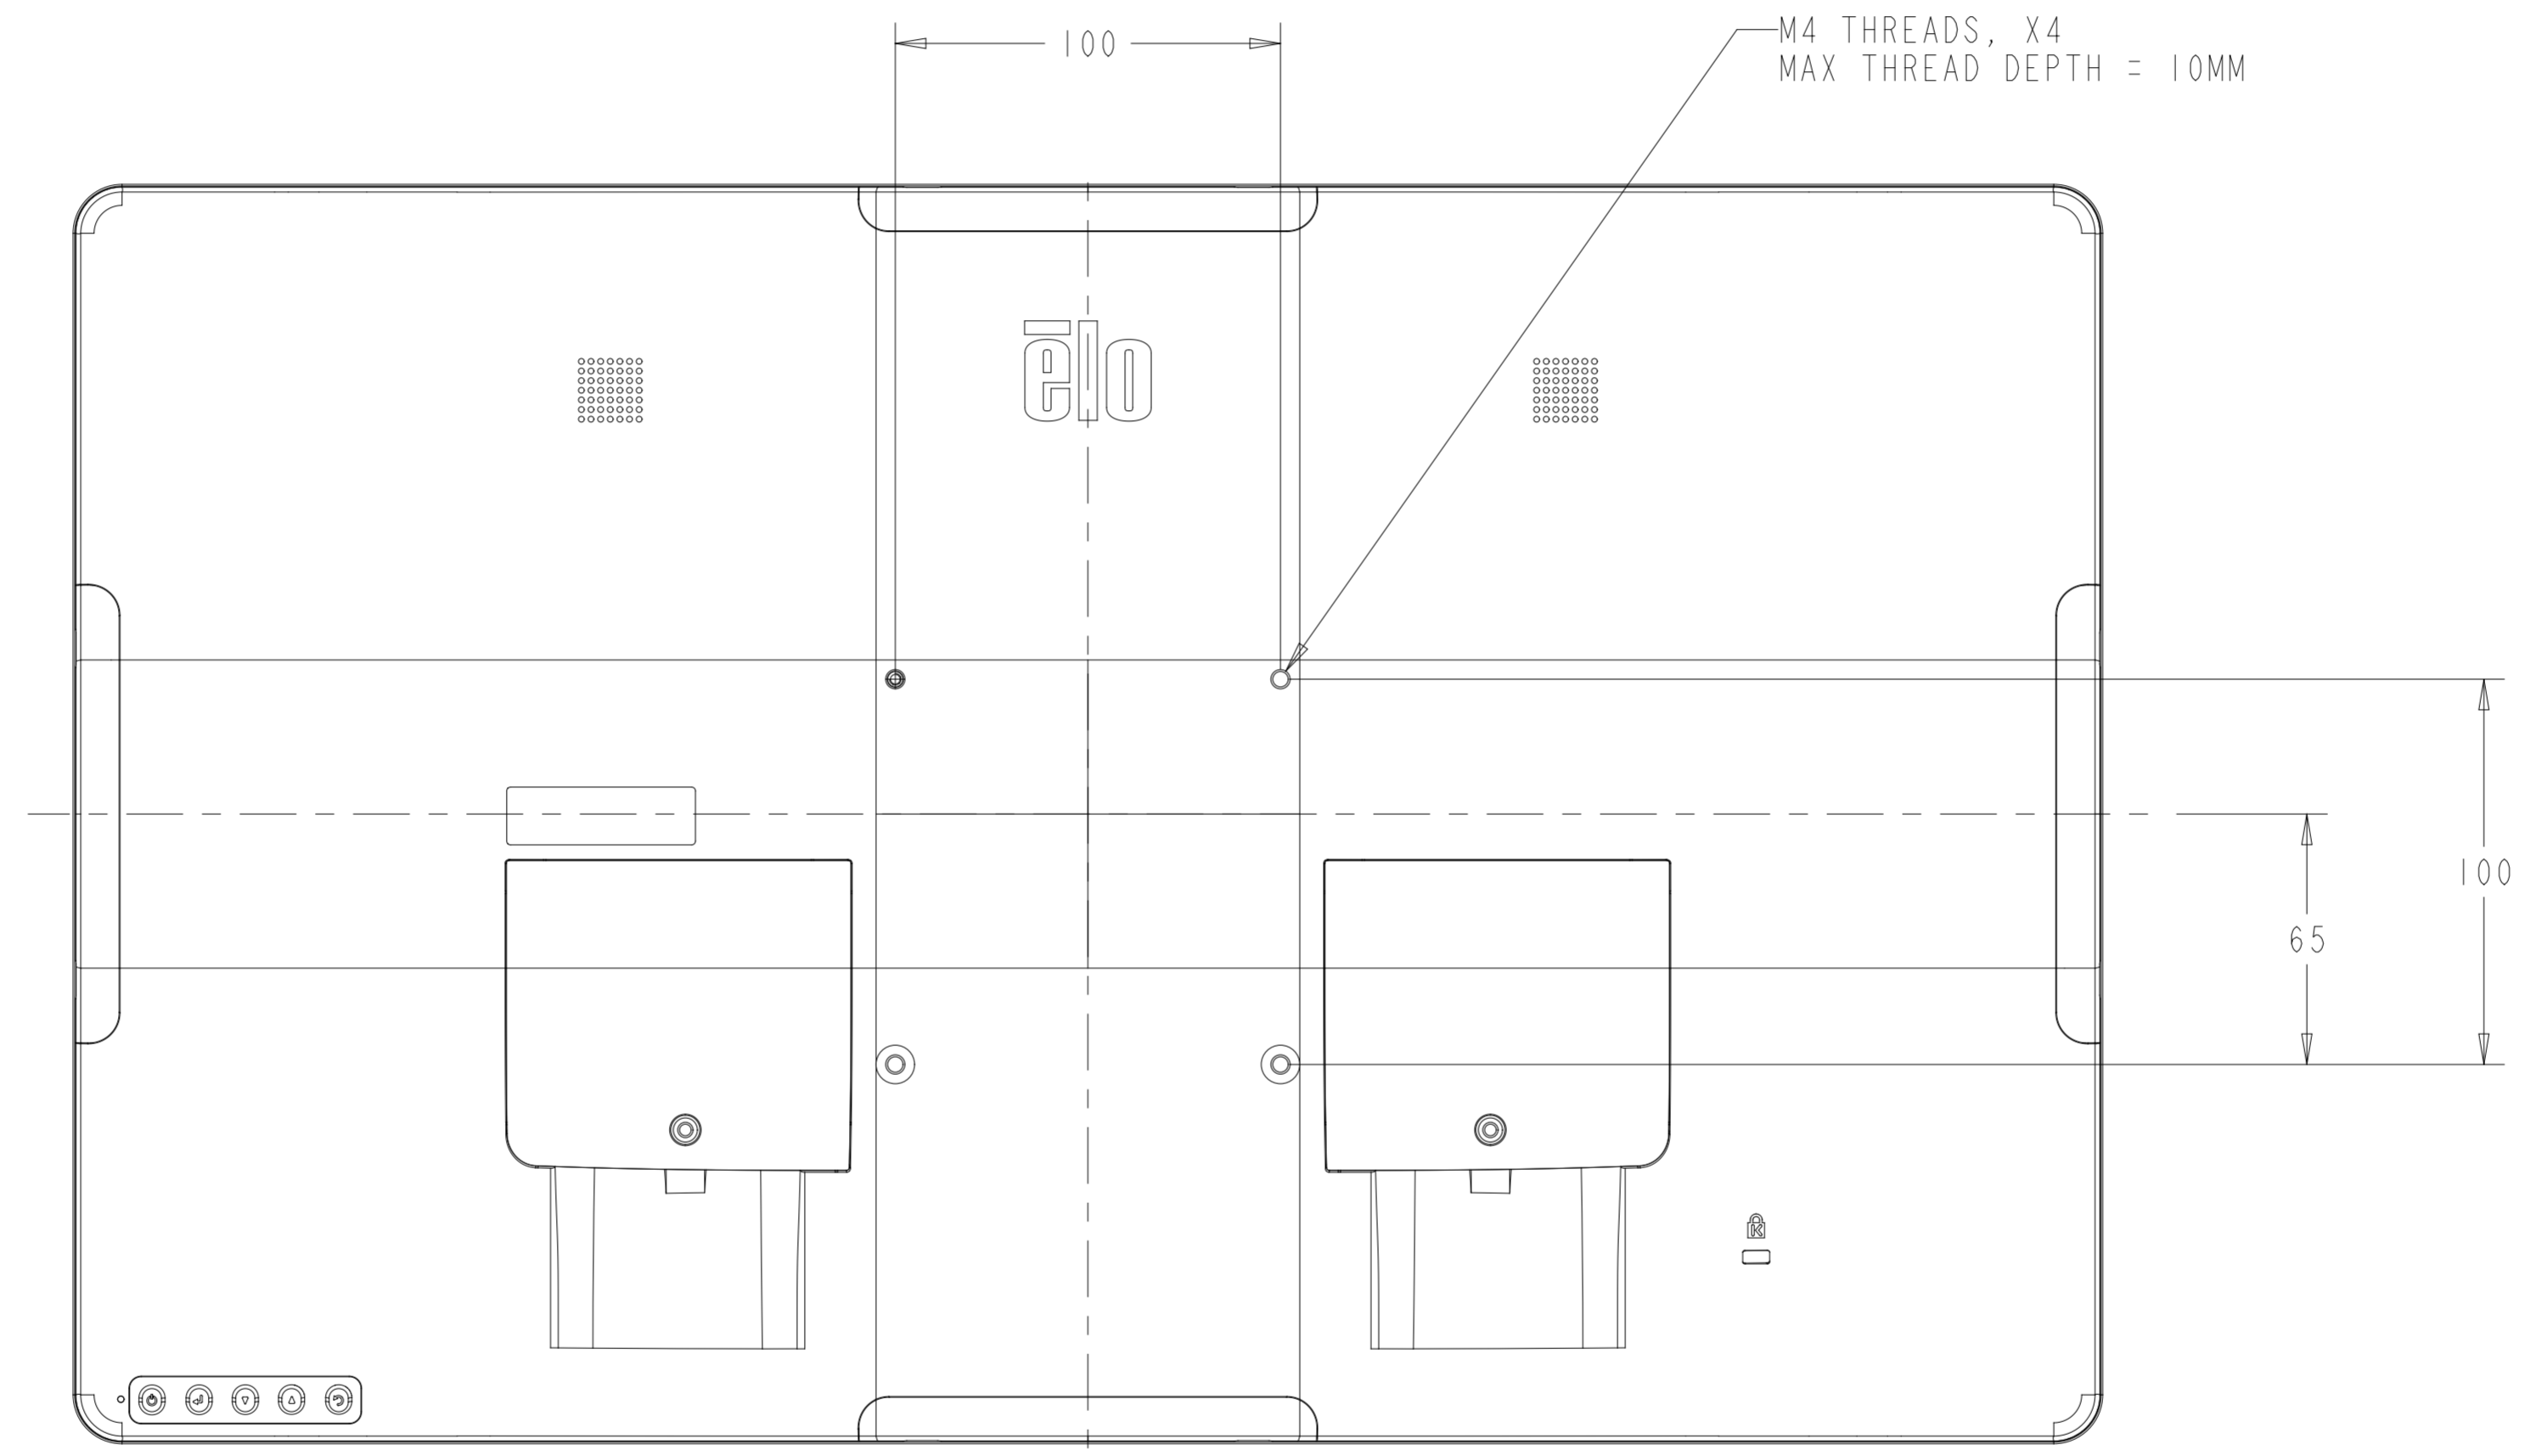

SHOWN WITH OPTIONAL STAND
 STAND ALSO SOLD SEPARATELY: P/N E804330 (BLACK), P/N E810917 (WHITE)

DIMENSIONS ARE IN MILLIMETERS

elo

MS601974
 DATE: 04/20/2020
 REV: C

VESA MOUNTING
VESA MIS-D, 100, C

REMOVE STAND TO ACCESS VESA MOUNTING INTERFACE

HANDLE KIT P/N E352196
ORDERED SEPARATELY, CUSTOMER ASSEMBLED
2 HANDLES WITH MOUNTING SCREWS INCLUDED IN KIT
HANDLES CAN BE ASSEMBLED ON ANY OF THE FOUR SIDES

HANDLES ARE INTENDED TO ADJUST TILT OF DISPLAY.
DO NOT CARRY TOUCHMONITOR USING HANDLES.

ELO PERIPHERAL MOUNTING INTERFACE
ONE MOUNTING LOCATION ON EACH SIDE (4 TOTAL)

STAND NOT SHOWN FOR CLARITY