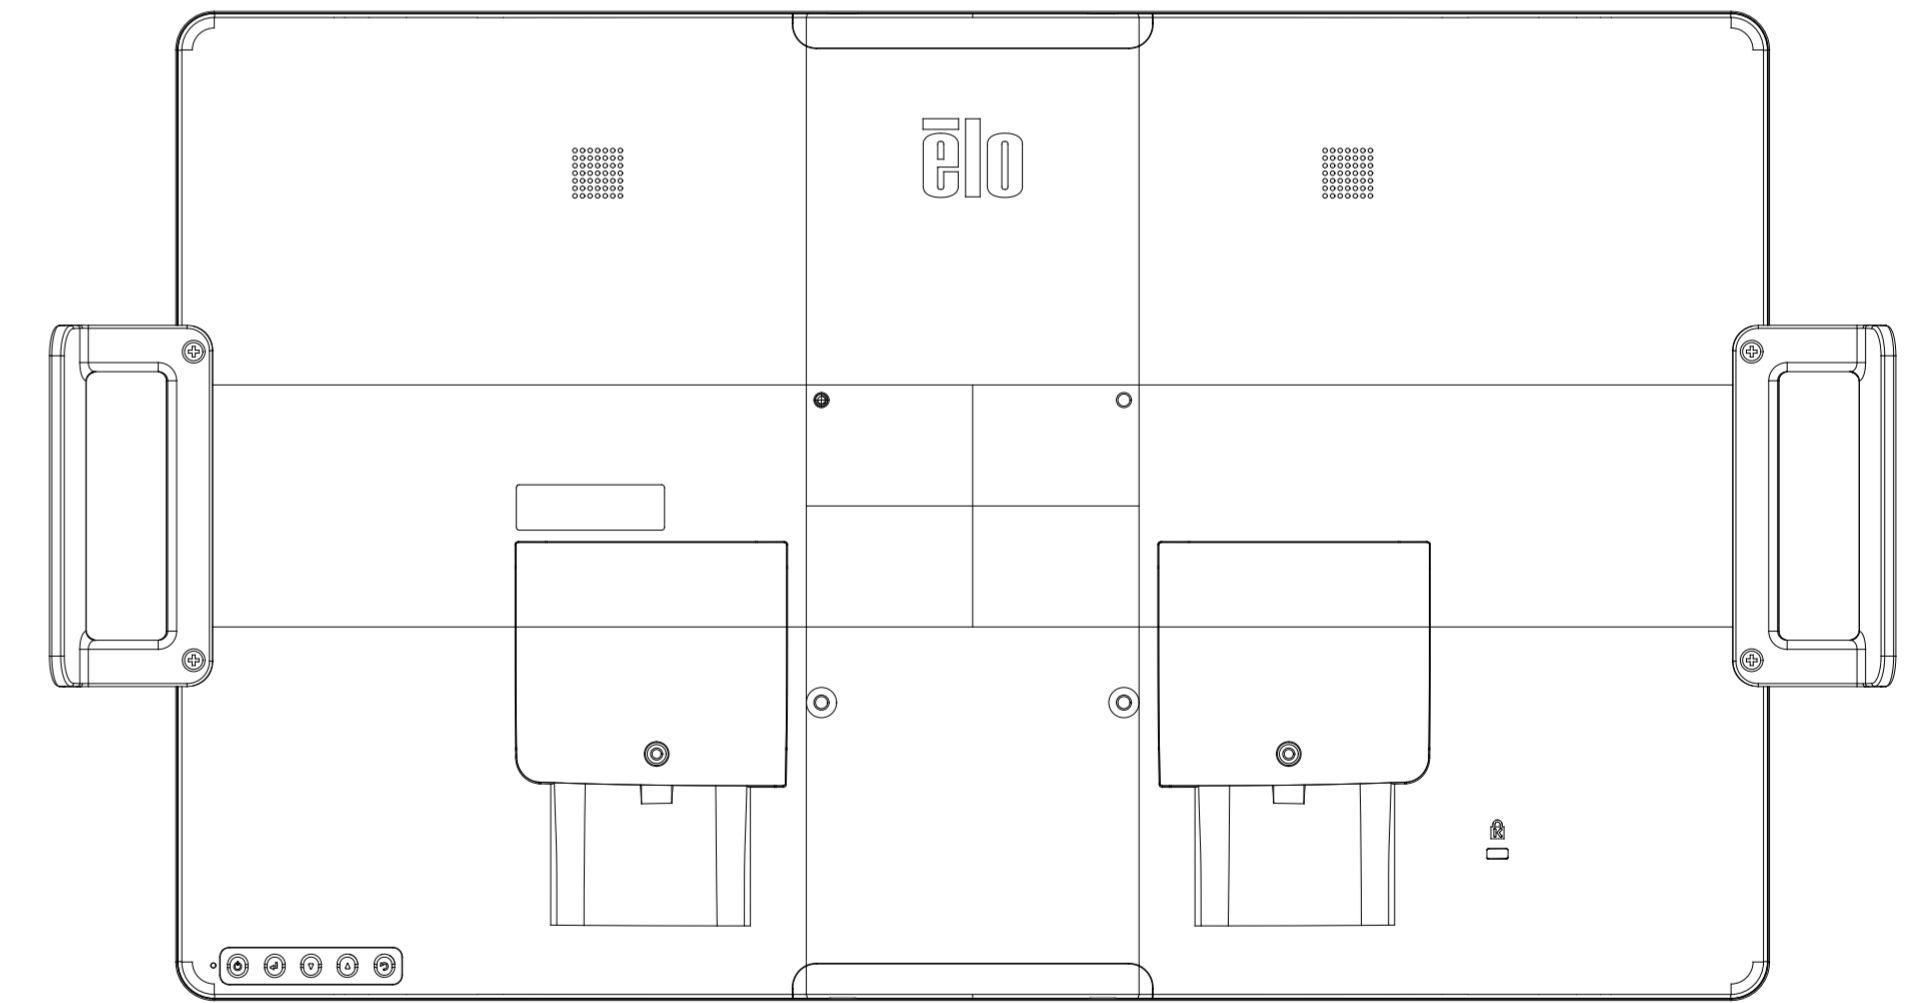

SHOWN WITH OPTIONAL STAND
 STAND ALSO SOLD SEPARATELY: P/N E804330 (BLACK), P/N E810917 (WHITE)

DIMENSIONS ARE IN MILLIMETERS

elo

MS601974
 DATE: 04/20/2020
 REV: C

VESA MOUNTING
VESA MIS-D, 100, C

REMOVE STAND TO ACCESS VESA MOUNTING INTERFACE

HANDLE KIT P/N E352196
ORDERED SEPARATELY, CUSTOMER ASSEMBLED
2 HANDLES WITH MOUNTING SCREWS INCLUDED IN KIT
HANDLES CAN BE ASSEMBLED ON ANY OF THE FOUR SIDES

HANDLES ARE INTENDED TO ADJUST TILT OF DISPLAY.
DO NOT CARRY TOUCHMONITOR USING HANDLES.

ELO PERIPHERAL MOUNTING INTERFACE
ONE MOUNTING LOCATION ON EACH SIDE (4 TOTAL)

STAND NOT SHOWN FOR CLARITY