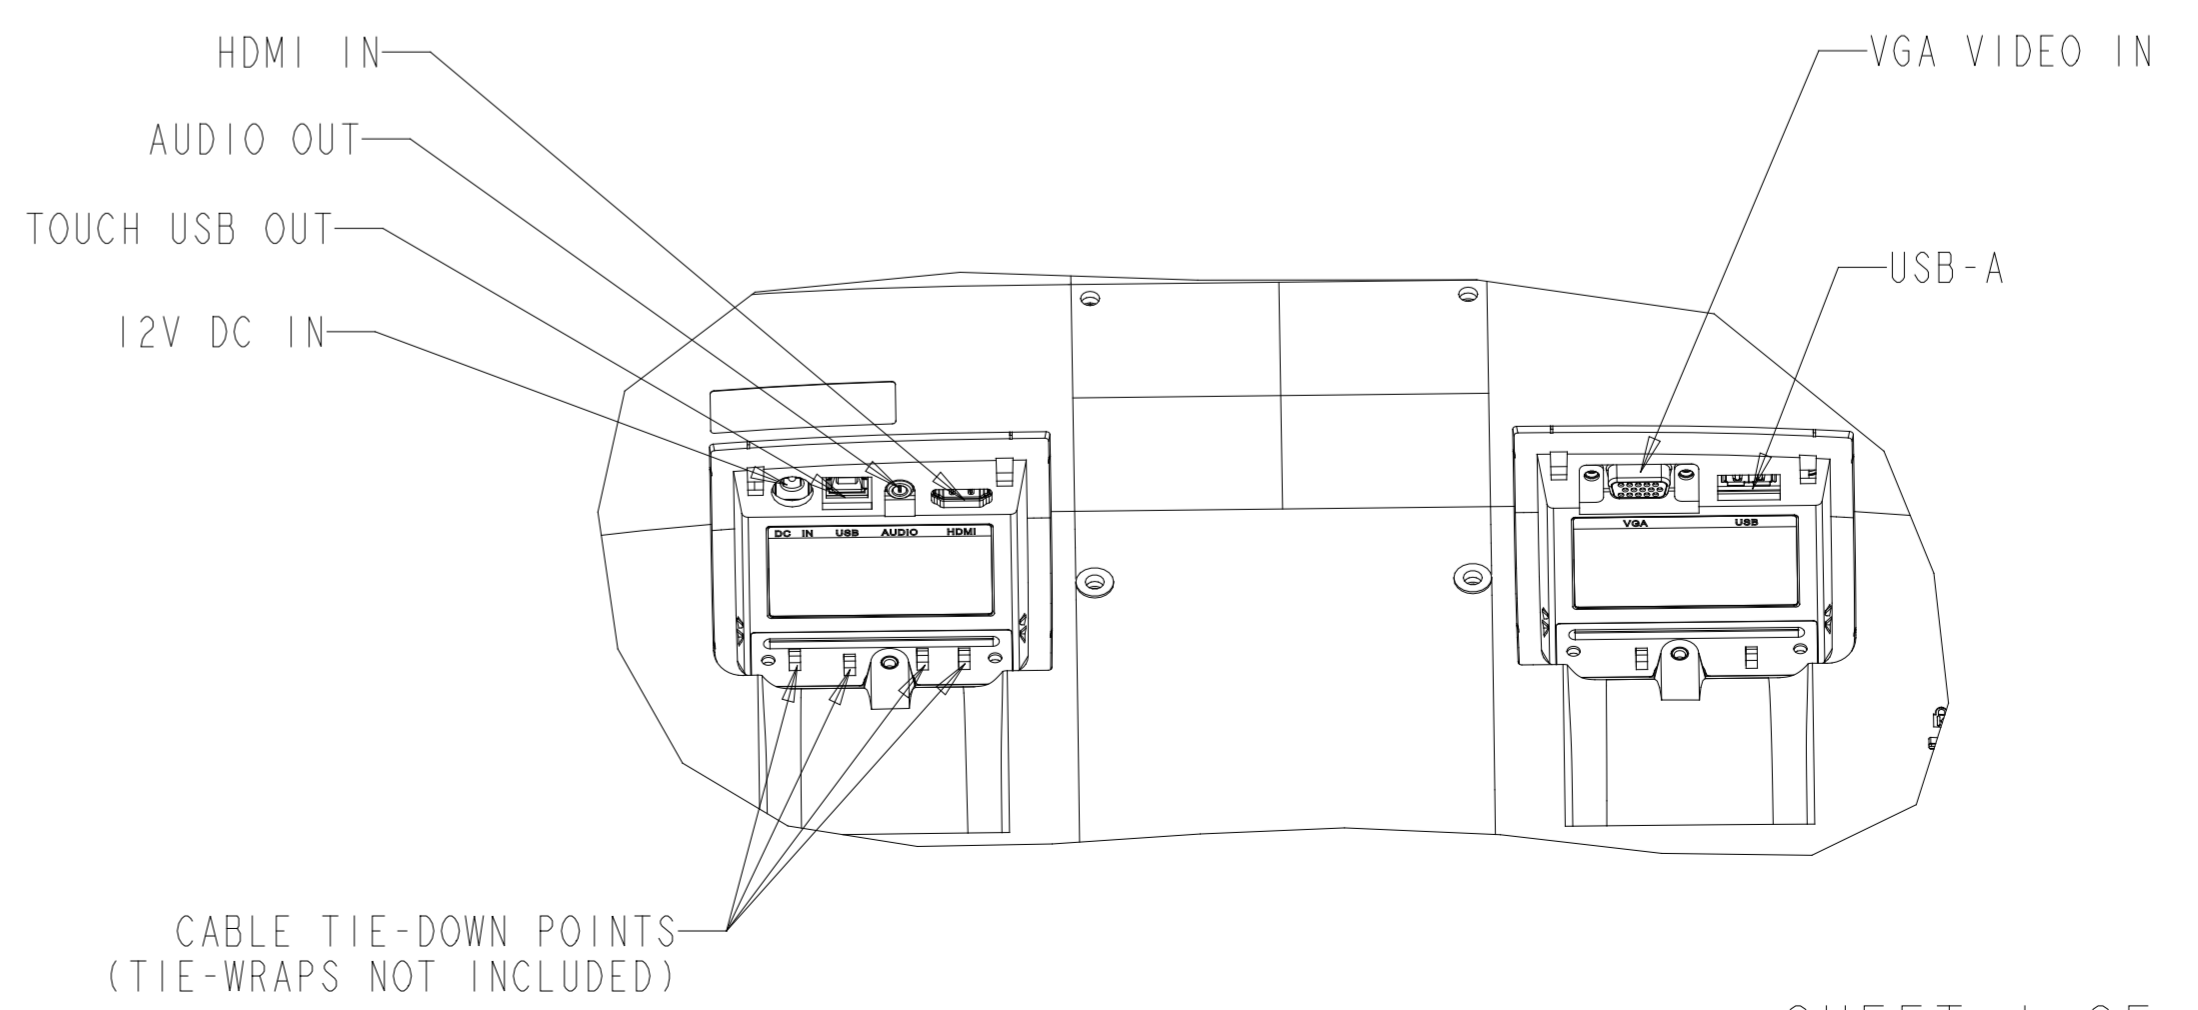

SHOWN WITH OPTIONAL STAND
 STAND ALSO SOLD SEPARATELY: P/N E804330 (BLACK), P/N E810917 (WHITE)

DIMENSIONS ARE IN MILLIMETERS

elo

MS601974
 DATE: 04/20/2020
 REV: C

VESA MOUNTING
VESA MIS-D, 100, C

REMOVE STAND TO ACCESS VESA MOUNTING INTERFACE

HANDLE KIT P/N E352196
ORDERED SEPARATELY, CUSTOMER ASSEMBLED
2 HANDLES WITH MOUNTING SCREWS INCLUDED IN KIT
HANDLES CAN BE ASSEMBLED ON ANY OF THE FOUR SIDES

HANDLES ARE INTENDED TO ADJUST TILT OF DISPLAY.
DO NOT CARRY TOUCHMONITOR USING HANDLES.

ELO PERIPHERAL MOUNTING INTERFACE
ONE MOUNTING LOCATION ON EACH SIDE (4 TOTAL)

STAND NOT SHOWN FOR CLARITY