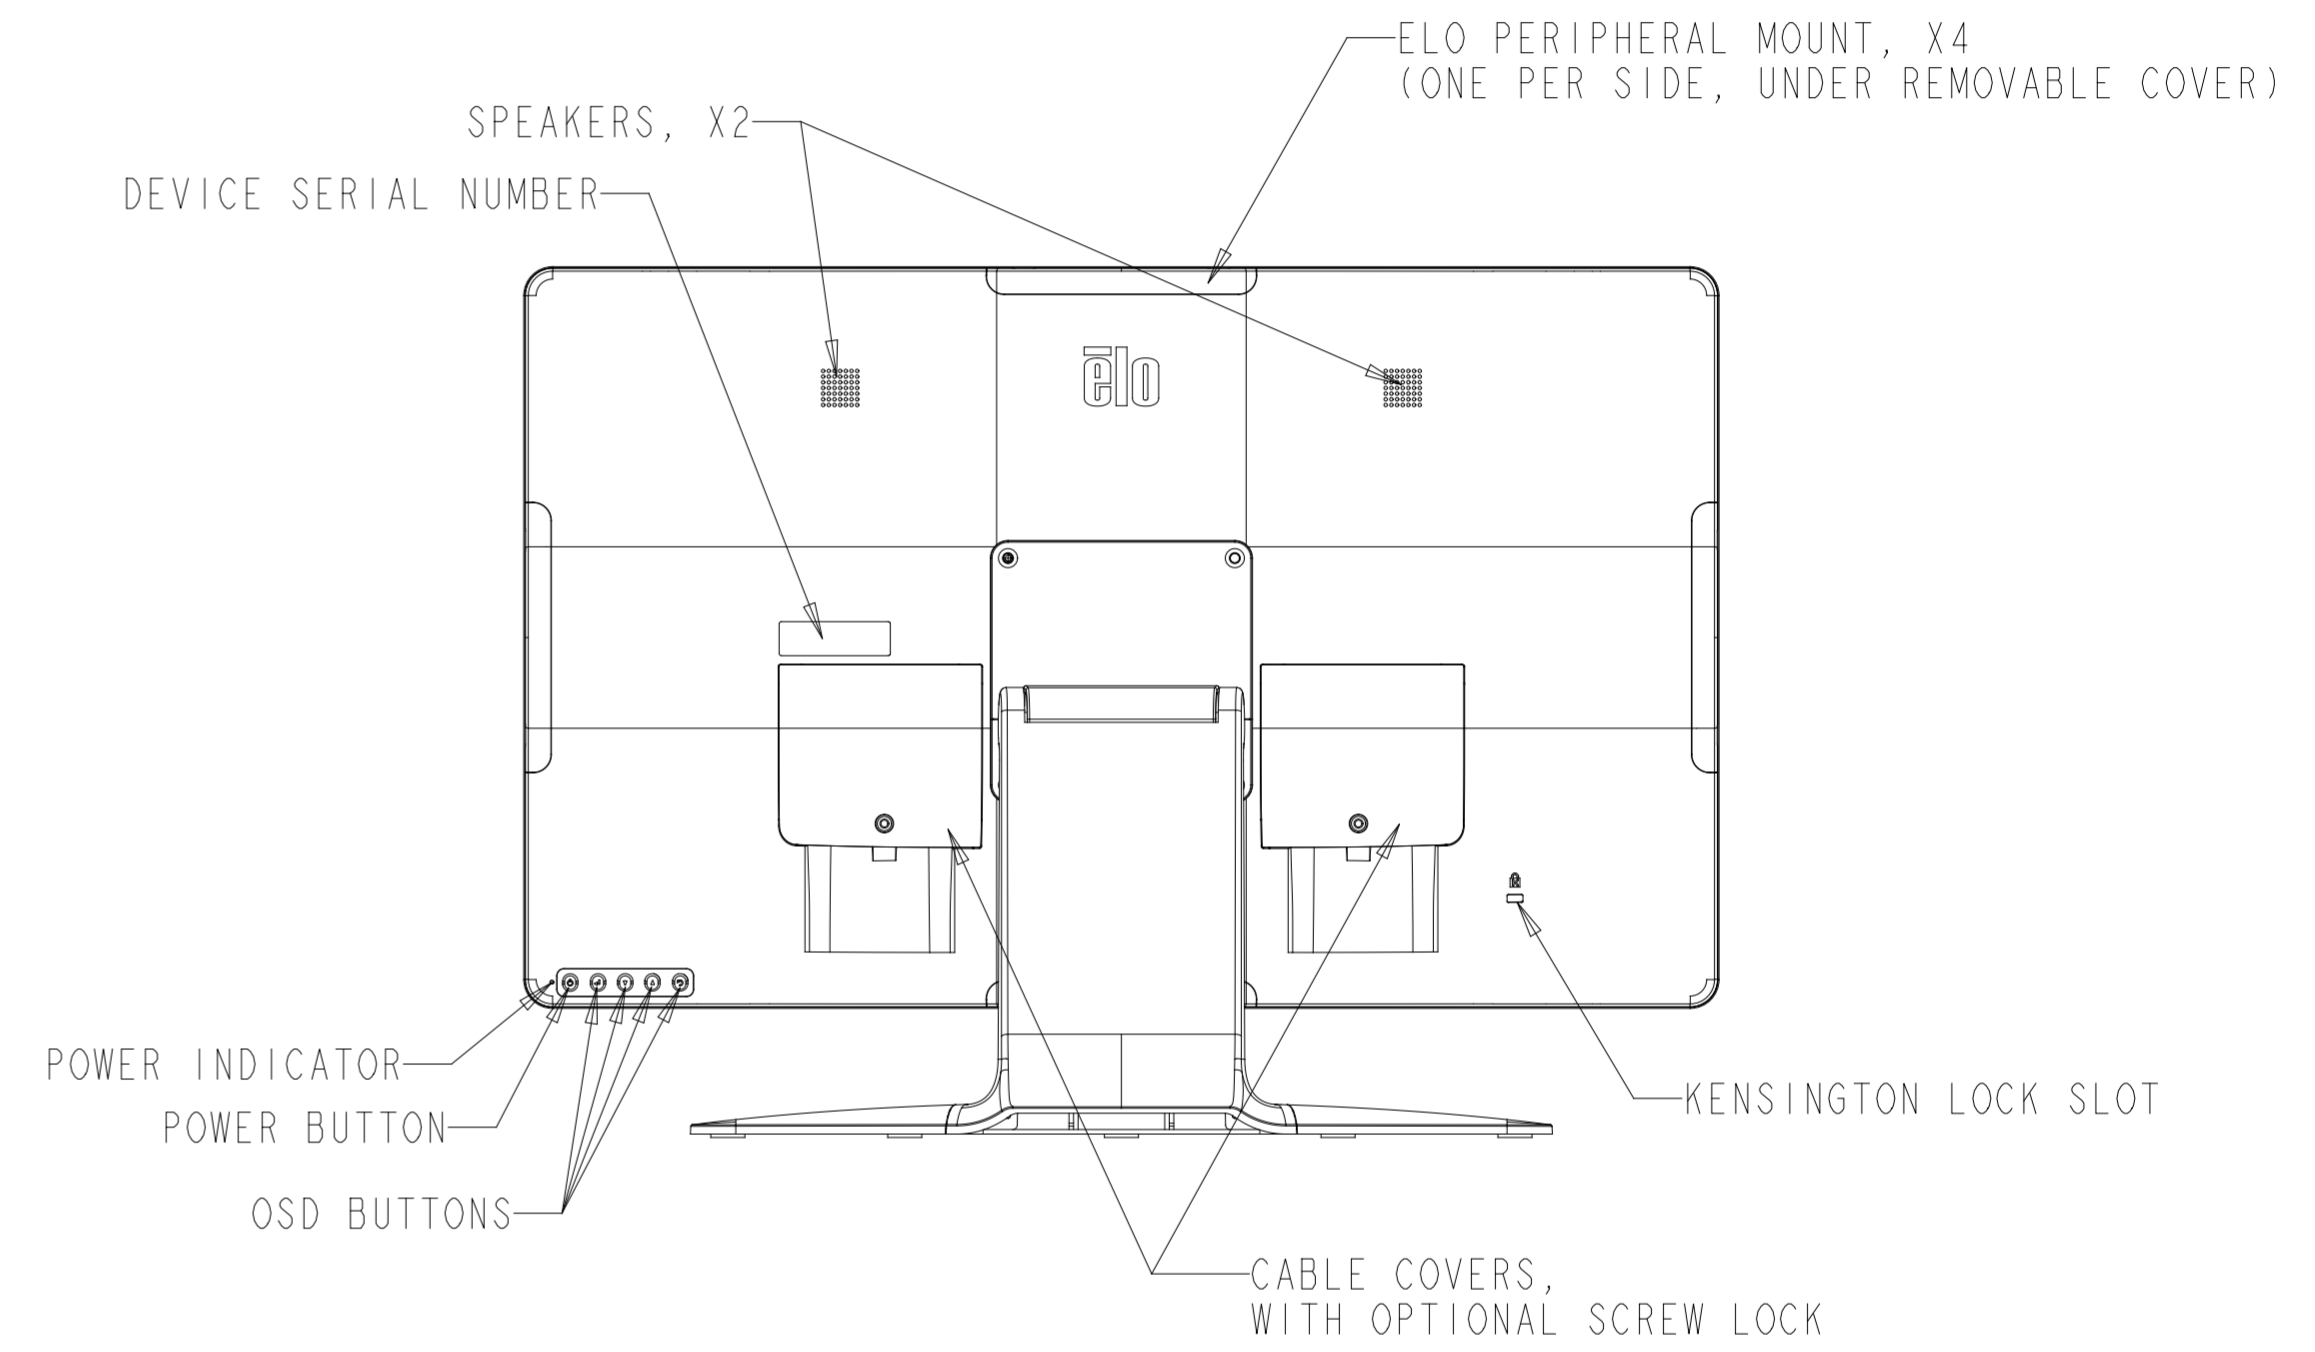

SHOWN WITH OPTIONAL STAND
 STAND ALSO SOLD SEPARATELY: P/N E804330 (BLACK), P/N E810917 (WHITE)

DIMENSIONS ARE IN MILLIMETERS

elo

MS601974
 DATE: 04/20/2020
 REV: C

VESA MOUNTING
VESA MIS-D, 100, C

REMOVE STAND TO ACCESS VESA MOUNTING INTERFACE

HANDLE KIT P/N E352196
ORDERED SEPARATELY, CUSTOMER ASSEMBLED
2 HANDLES WITH MOUNTING SCREWS INCLUDED IN KIT
HANDLES CAN BE ASSEMBLED ON ANY OF THE FOUR SIDES

HANDLES ARE INTENDED TO ADJUST TILT OF DISPLAY.
DO NOT CARRY TOUCHMONITOR USING HANDLES.

ELO PERIPHERAL MOUNTING INTERFACE
ONE MOUNTING LOCATION ON EACH SIDE (4 TOTAL)

STAND NOT SHOWN FOR CLARITY