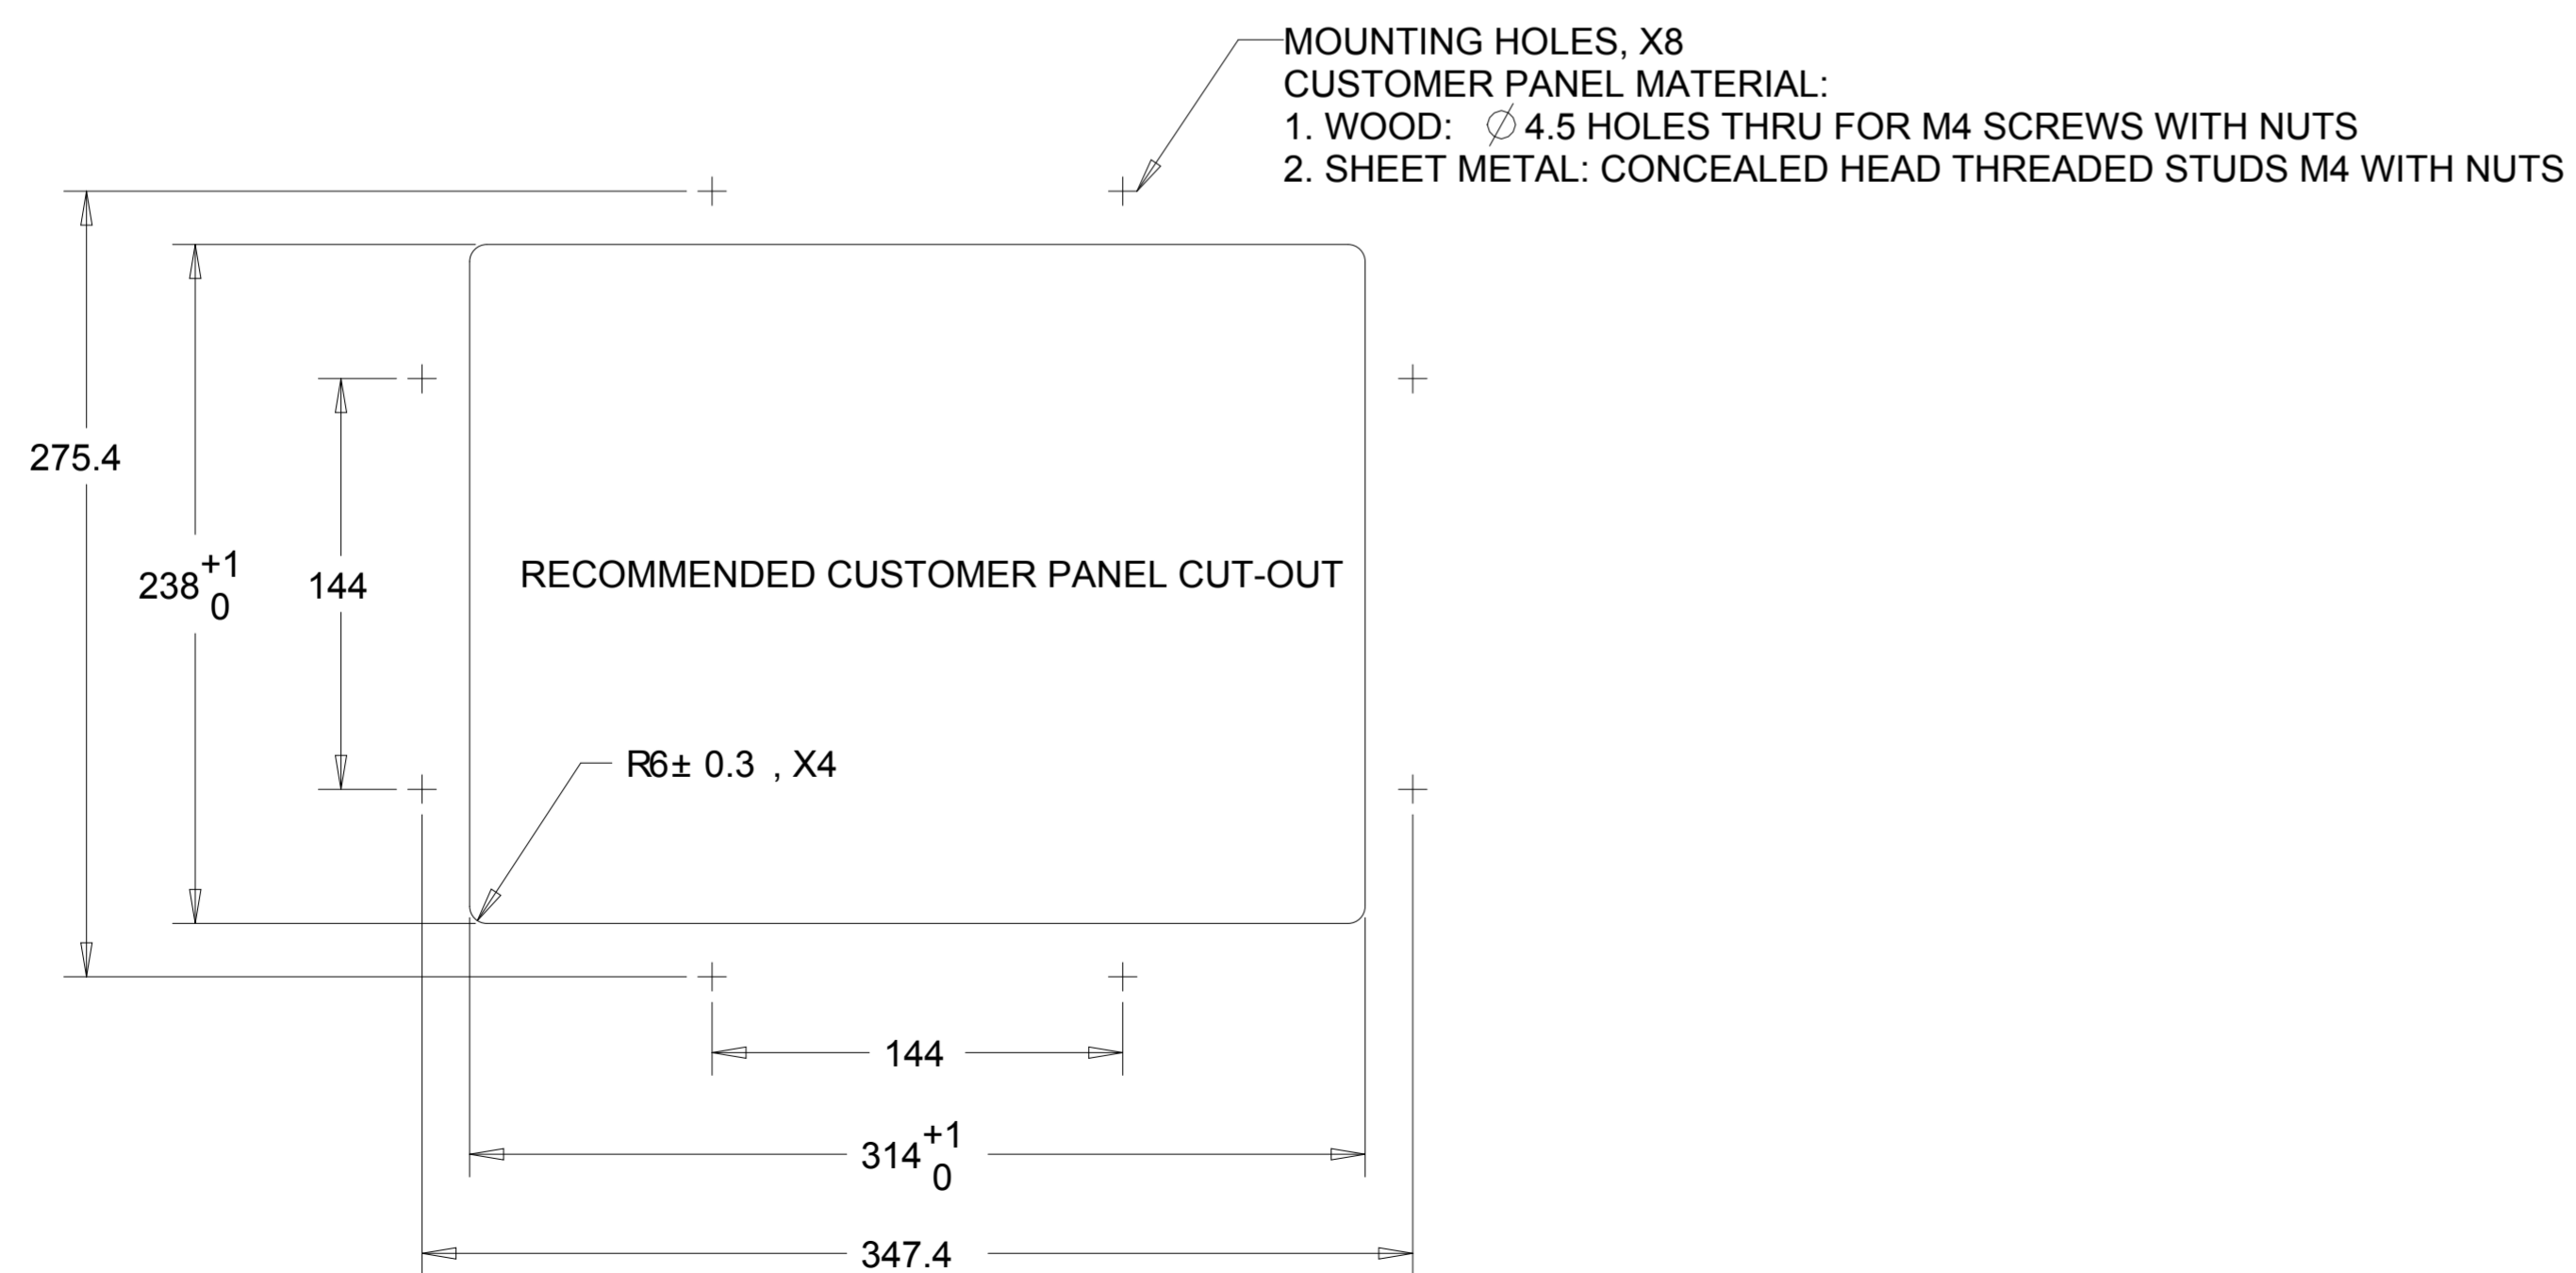

ACCUTOUCH MODEL

ACCUTOUCH MODEL

WITH SIDE MOUNTING BRACKETS (2 INCLUDED)
 REPLACEMENT BRACKET KIT P/N E203787 AVAILABLE SEPARATELY

ACCUTOUCH MODEL

FRONT MOUNT OPTION

P/N E323425 ORDERED SEPARATELY, CUSTOMER ASSEMBLED

ACCUTOUCH MODEL

RACK MOUNT OPTION

P/N E295006 ORDERED SEPARATELY, CUSTOMER ASSEMBLED

POWER CONVERTER 24V TO 12V DC
P/N E239980 ORDERED SEPARATELY, CUSTOMER ASSEMBLED

POWER CONVERTER