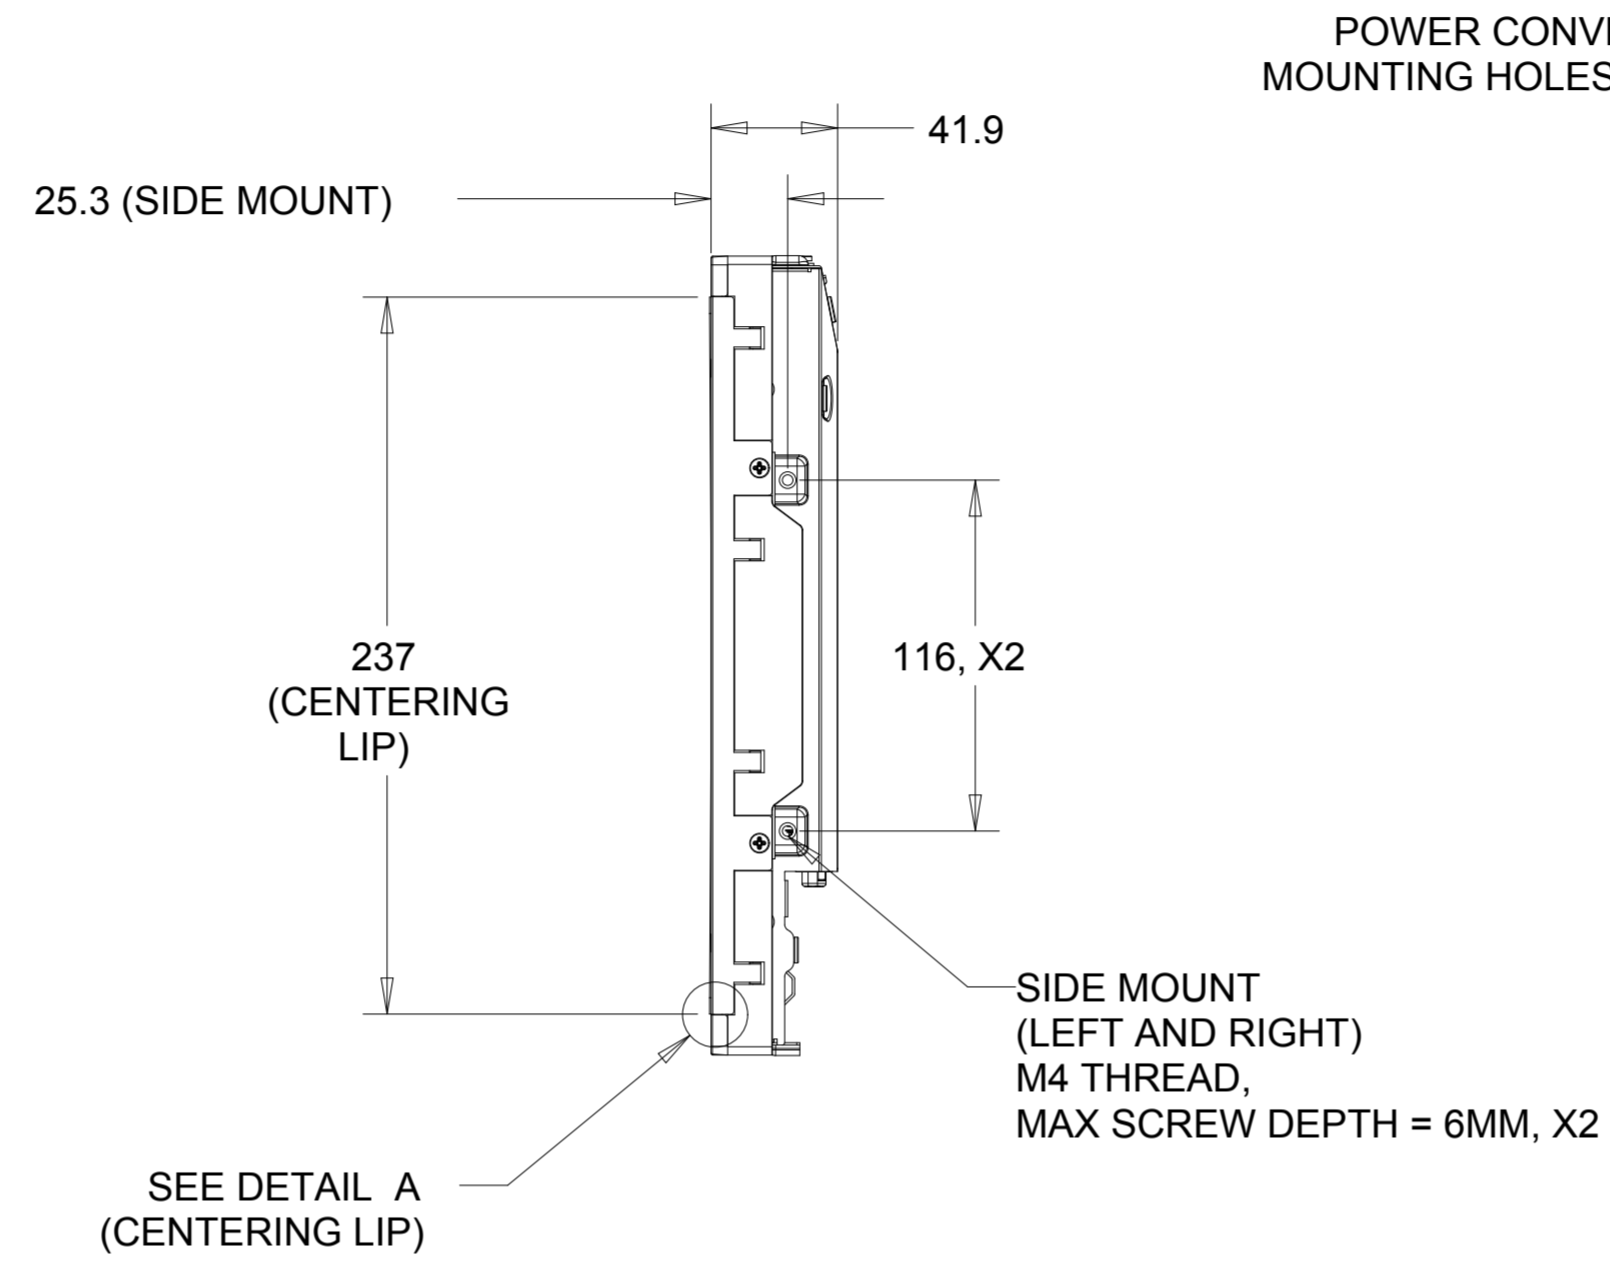

ACCUTOUCH MODEL

ACCUTOUCH MODEL

WITH SIDE MOUNTING BRACKETS (2 INCLUDED)
 REPLACEMENT BRACKET KIT P/N E203787 AVAILABLE SEPARATELY

ACCUTOUCH MODEL

FRONT MOUNT OPTION

P/N E323425 ORDERED SEPARATELY, CUSTOMER ASSEMBLED

ACCUTOUCH MODEL

RACK MOUNT OPTION

P/N E295006 ORDERED SEPARATELY, CUSTOMER ASSEMBLED

POWER CONVERTER 24V TO 12V DC
P/N E239980 ORDERED SEPARATELY, CUSTOMER ASSEMBLED

POWER CONVERTER