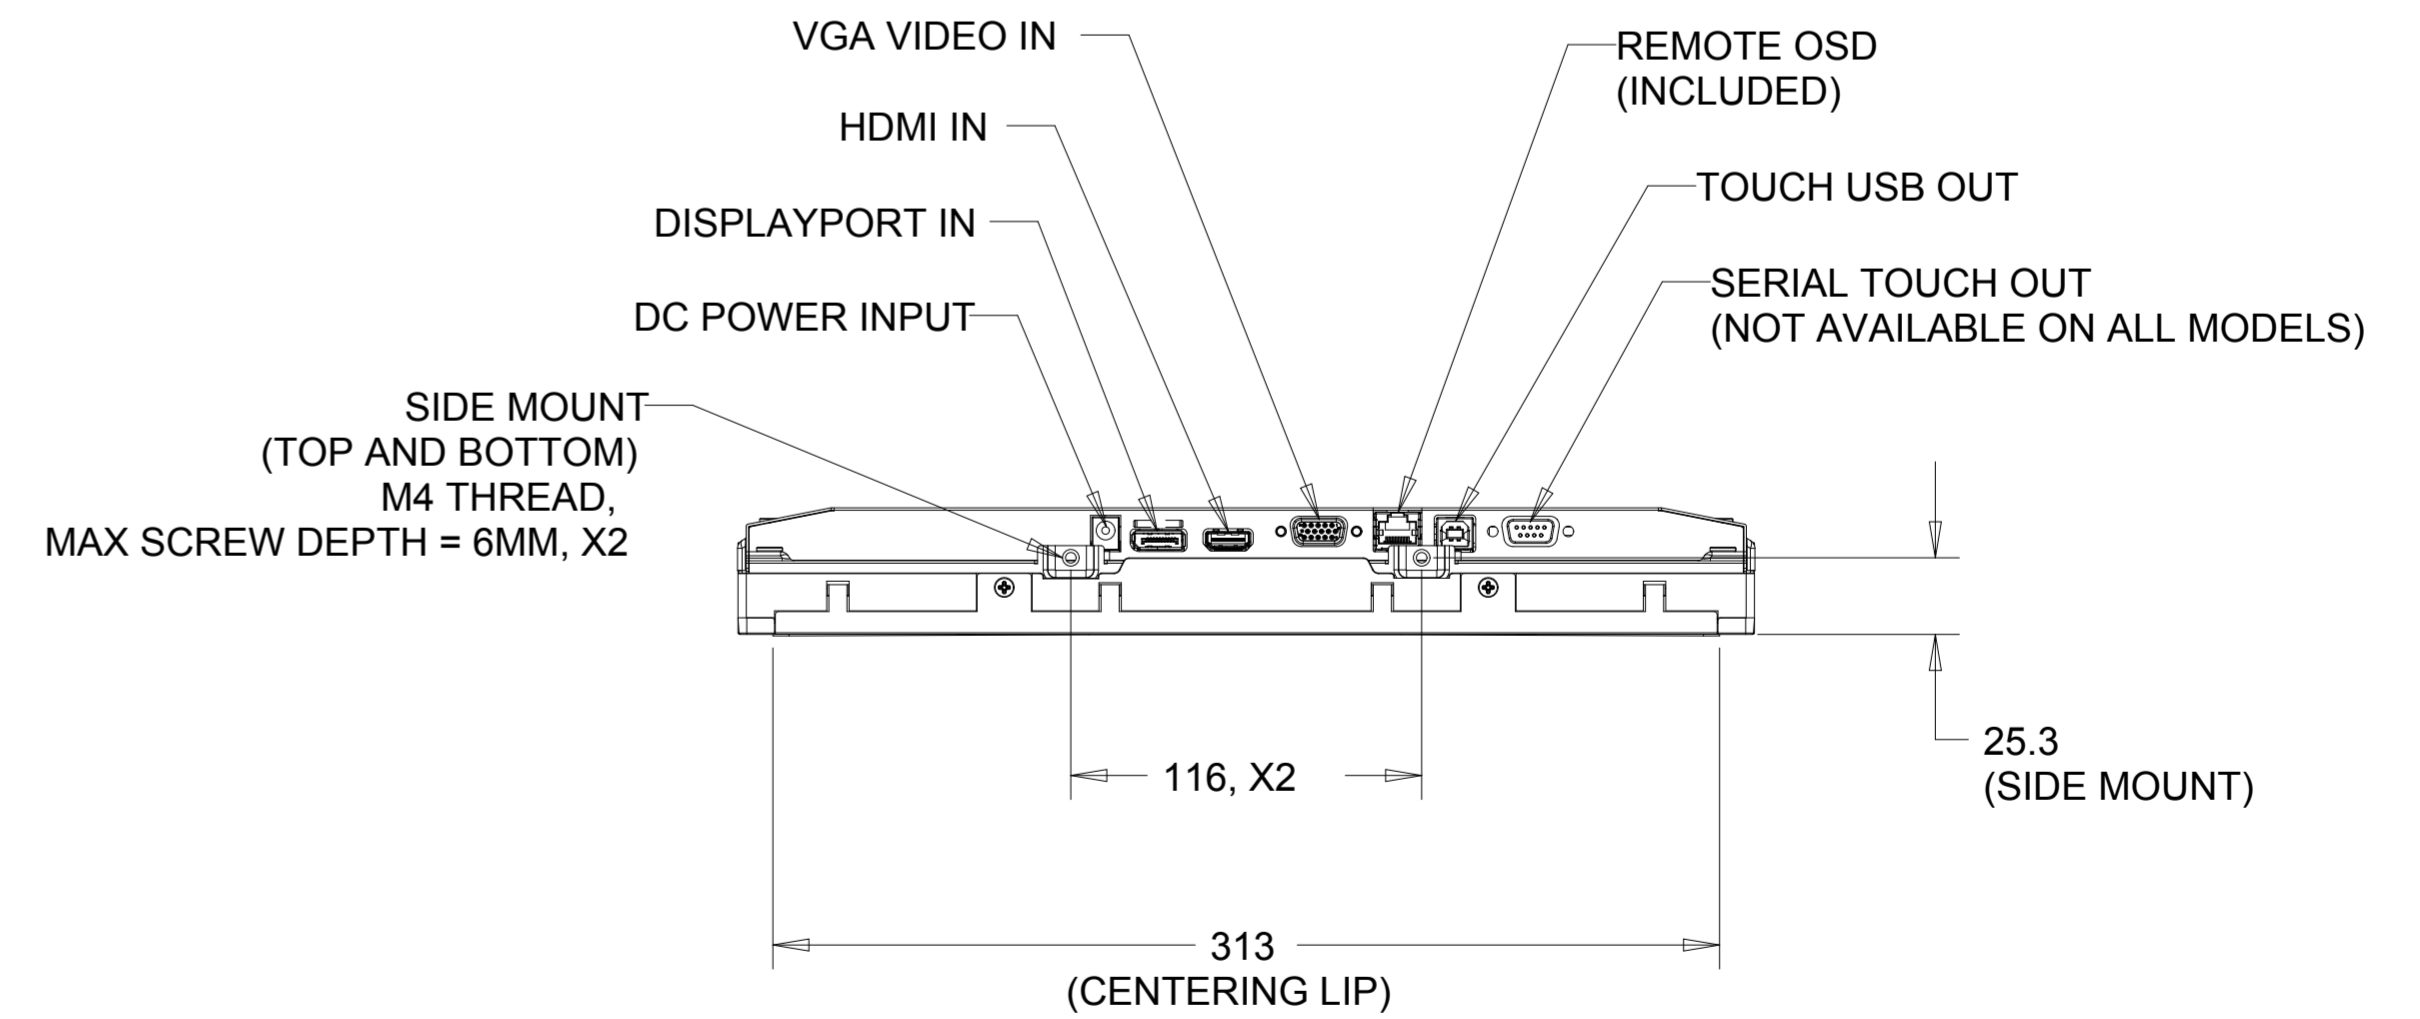

ACCUTOUCH MODEL

ACCUTOUCH MODEL

WITH SIDE MOUNTING BRACKETS (2 INCLUDED)
 REPLACEMENT BRACKET KIT P/N E203787 AVAILABLE SEPARATELY

ACCUTOUCH MODEL

FRONT MOUNT OPTION

P/N E323425 ORDERED SEPARATELY, CUSTOMER ASSEMBLED

ACCUTOUCH MODEL

RACK MOUNT OPTION

P/N E295006 ORDERED SEPARATELY, CUSTOMER ASSEMBLED

POWER CONVERTER 24V TO 12V DC
P/N E239980 ORDERED SEPARATELY, CUSTOMER ASSEMBLED

POWER CONVERTER