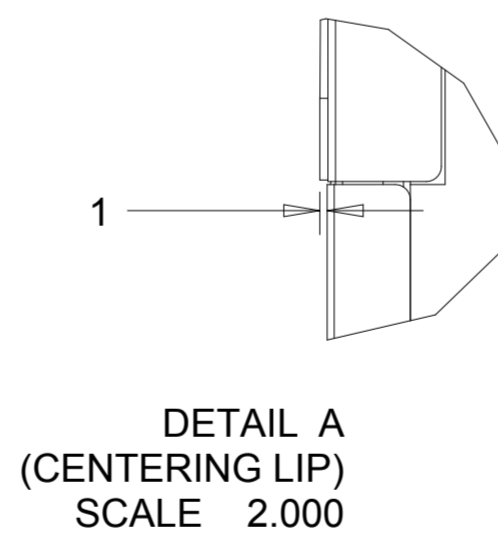

ACCUTOUCH MODEL

ACCUTOUCH MODEL

WITH SIDE MOUNTING BRACKETS (2 INCLUDED)
 REPLACEMENT BRACKET KIT P/N E203787 AVAILABLE SEPARATELY

ACCUTOUCH MODEL

FRONT MOUNT OPTION

P/N E323425 ORDERED SEPARATELY, CUSTOMER ASSEMBLED

ACCUTOUCH MODEL

RACK MOUNT OPTION

P/N E295006 ORDERED SEPARATELY, CUSTOMER ASSEMBLED

POWER CONVERTER 24V TO 12V DC
P/N E239980 ORDERED SEPARATELY, CUSTOMER ASSEMBLED

POWER CONVERTER