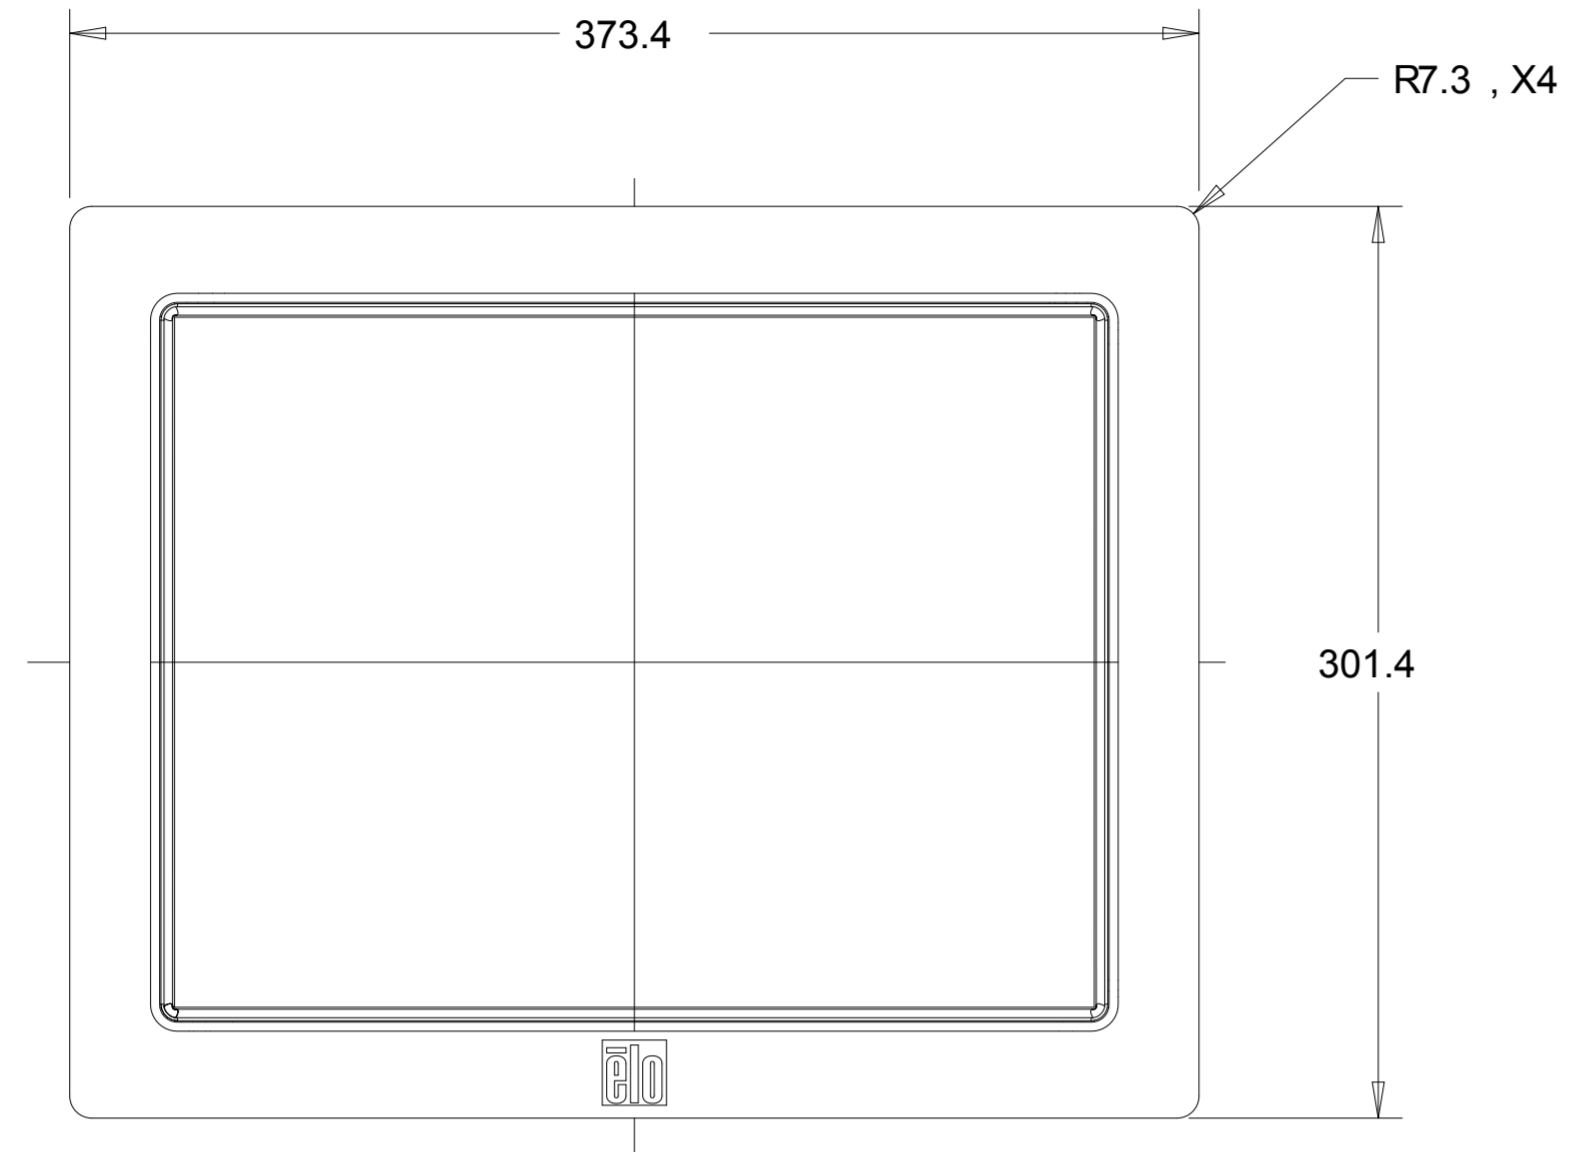

ACCUTOUCH MODEL

ACCUTOUCH MODEL

WITH SIDE MOUNTING BRACKETS (2 INCLUDED)
 REPLACEMENT BRACKET KIT P/N E203787 AVAILABLE SEPARATELY

ACCUTOUCH MODEL

FRONT MOUNT OPTION

P/N E323425 ORDERED SEPARATELY, CUSTOMER ASSEMBLED

ACCUTOUCH MODEL

RACK MOUNT OPTION

P/N E295006 ORDERED SEPARATELY, CUSTOMER ASSEMBLED

POWER CONVERTER 24V TO 12V DC
P/N E239980 ORDERED SEPARATELY, CUSTOMER ASSEMBLED

POWER CONVERTER