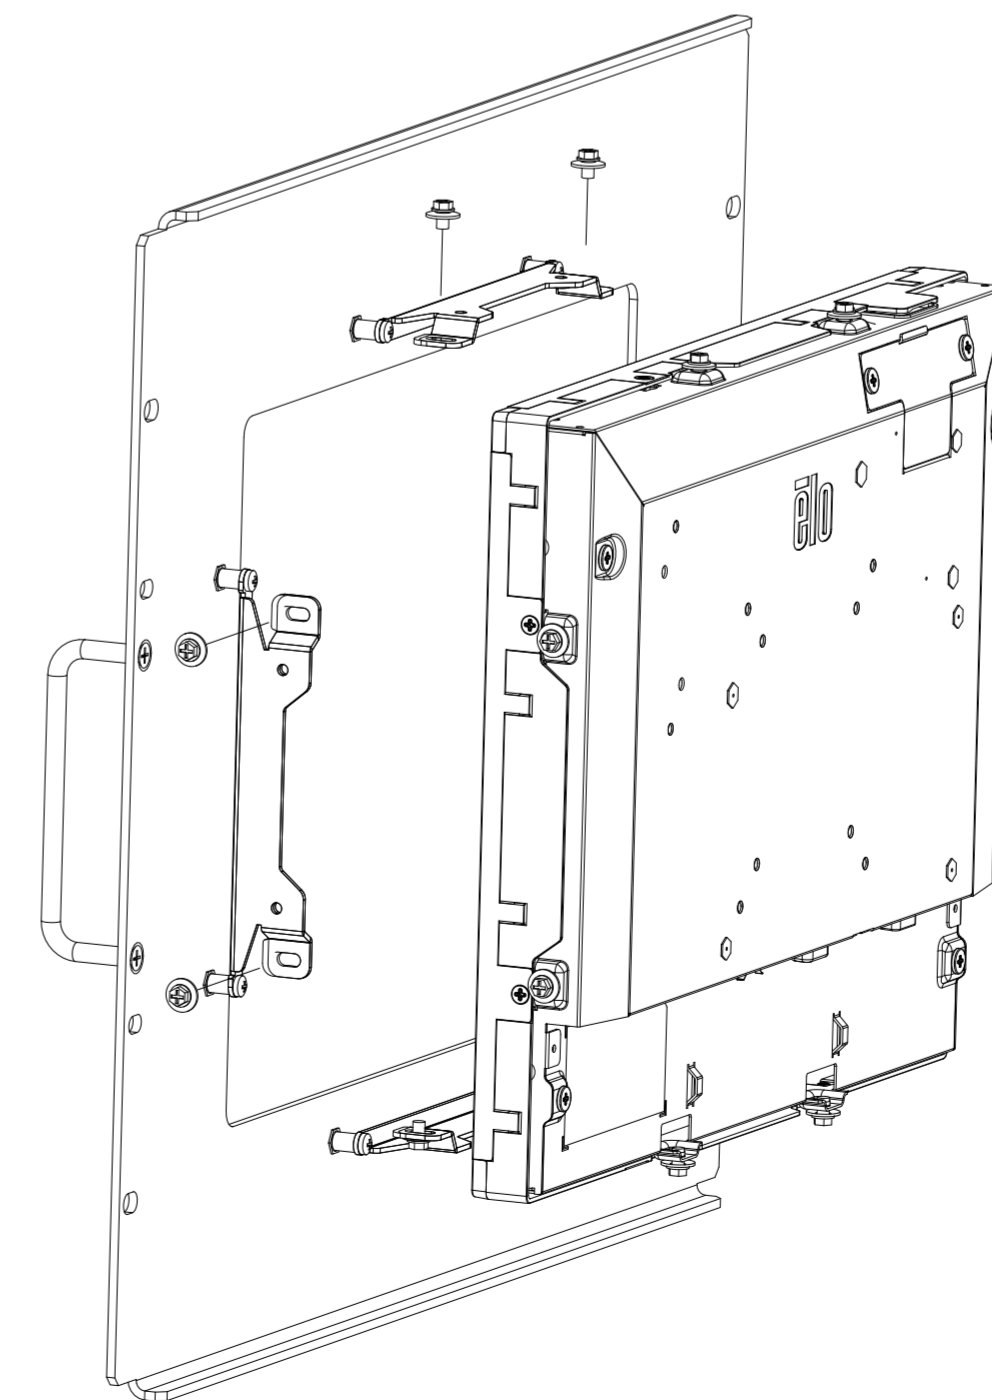

ACCUTOUCH MODEL

ACCUTOUCH MODEL

WITH SIDE MOUNTING BRACKETS (2 INCLUDED)
 REPLACEMENT BRACKET KIT P/N E203787 AVAILABLE SEPARATELY

ACCUTOUCH MODEL

FRONT MOUNT OPTION

P/N E323425 ORDERED SEPARATELY, CUSTOMER ASSEMBLED

ACCUTOUCH MODEL

RACK MOUNT OPTION

P/N E295006 ORDERED SEPARATELY, CUSTOMER ASSEMBLED

POWER CONVERTER 24V TO 12V DC
P/N E239980 ORDERED SEPARATELY, CUSTOMER ASSEMBLED

POWER CONVERTER