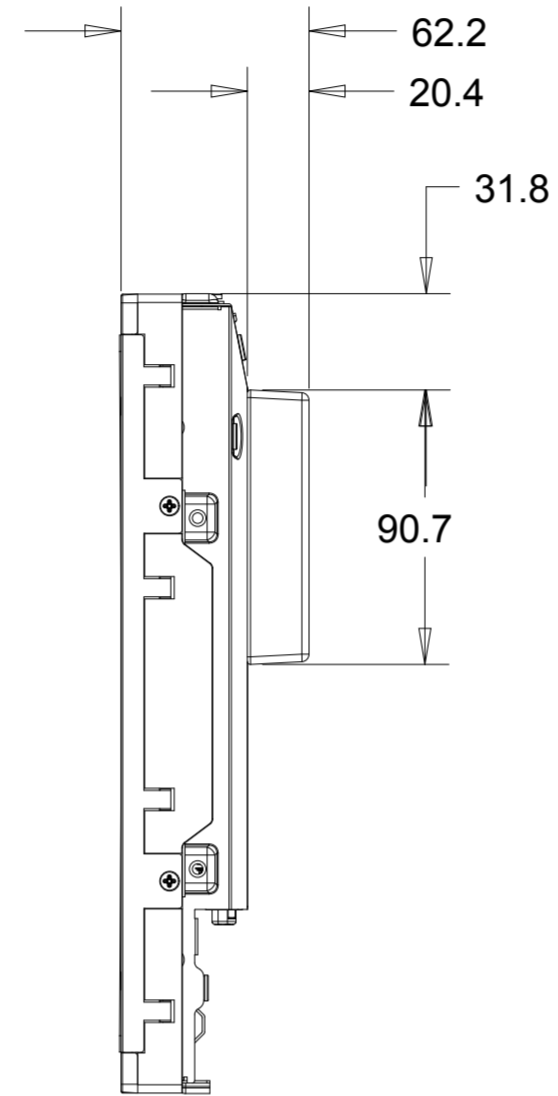

ACCUTOUCH MODEL

ACCUTOUCH MODEL

WITH SIDE MOUNTING BRACKETS (2 INCLUDED)
 REPLACEMENT BRACKET KIT P/N E203787 AVAILABLE SEPARATELY

ACCUTOUCH MODEL

FRONT MOUNT OPTION

P/N E323425 ORDERED SEPARATELY, CUSTOMER ASSEMBLED

ACCUTOUCH MODEL

RACK MOUNT OPTION

P/N E295006 ORDERED SEPARATELY, CUSTOMER ASSEMBLED

POWER CONVERTER 24V TO 12V DC
P/N E239980 ORDERED SEPARATELY, CUSTOMER ASSEMBLED

POWER CONVERTER