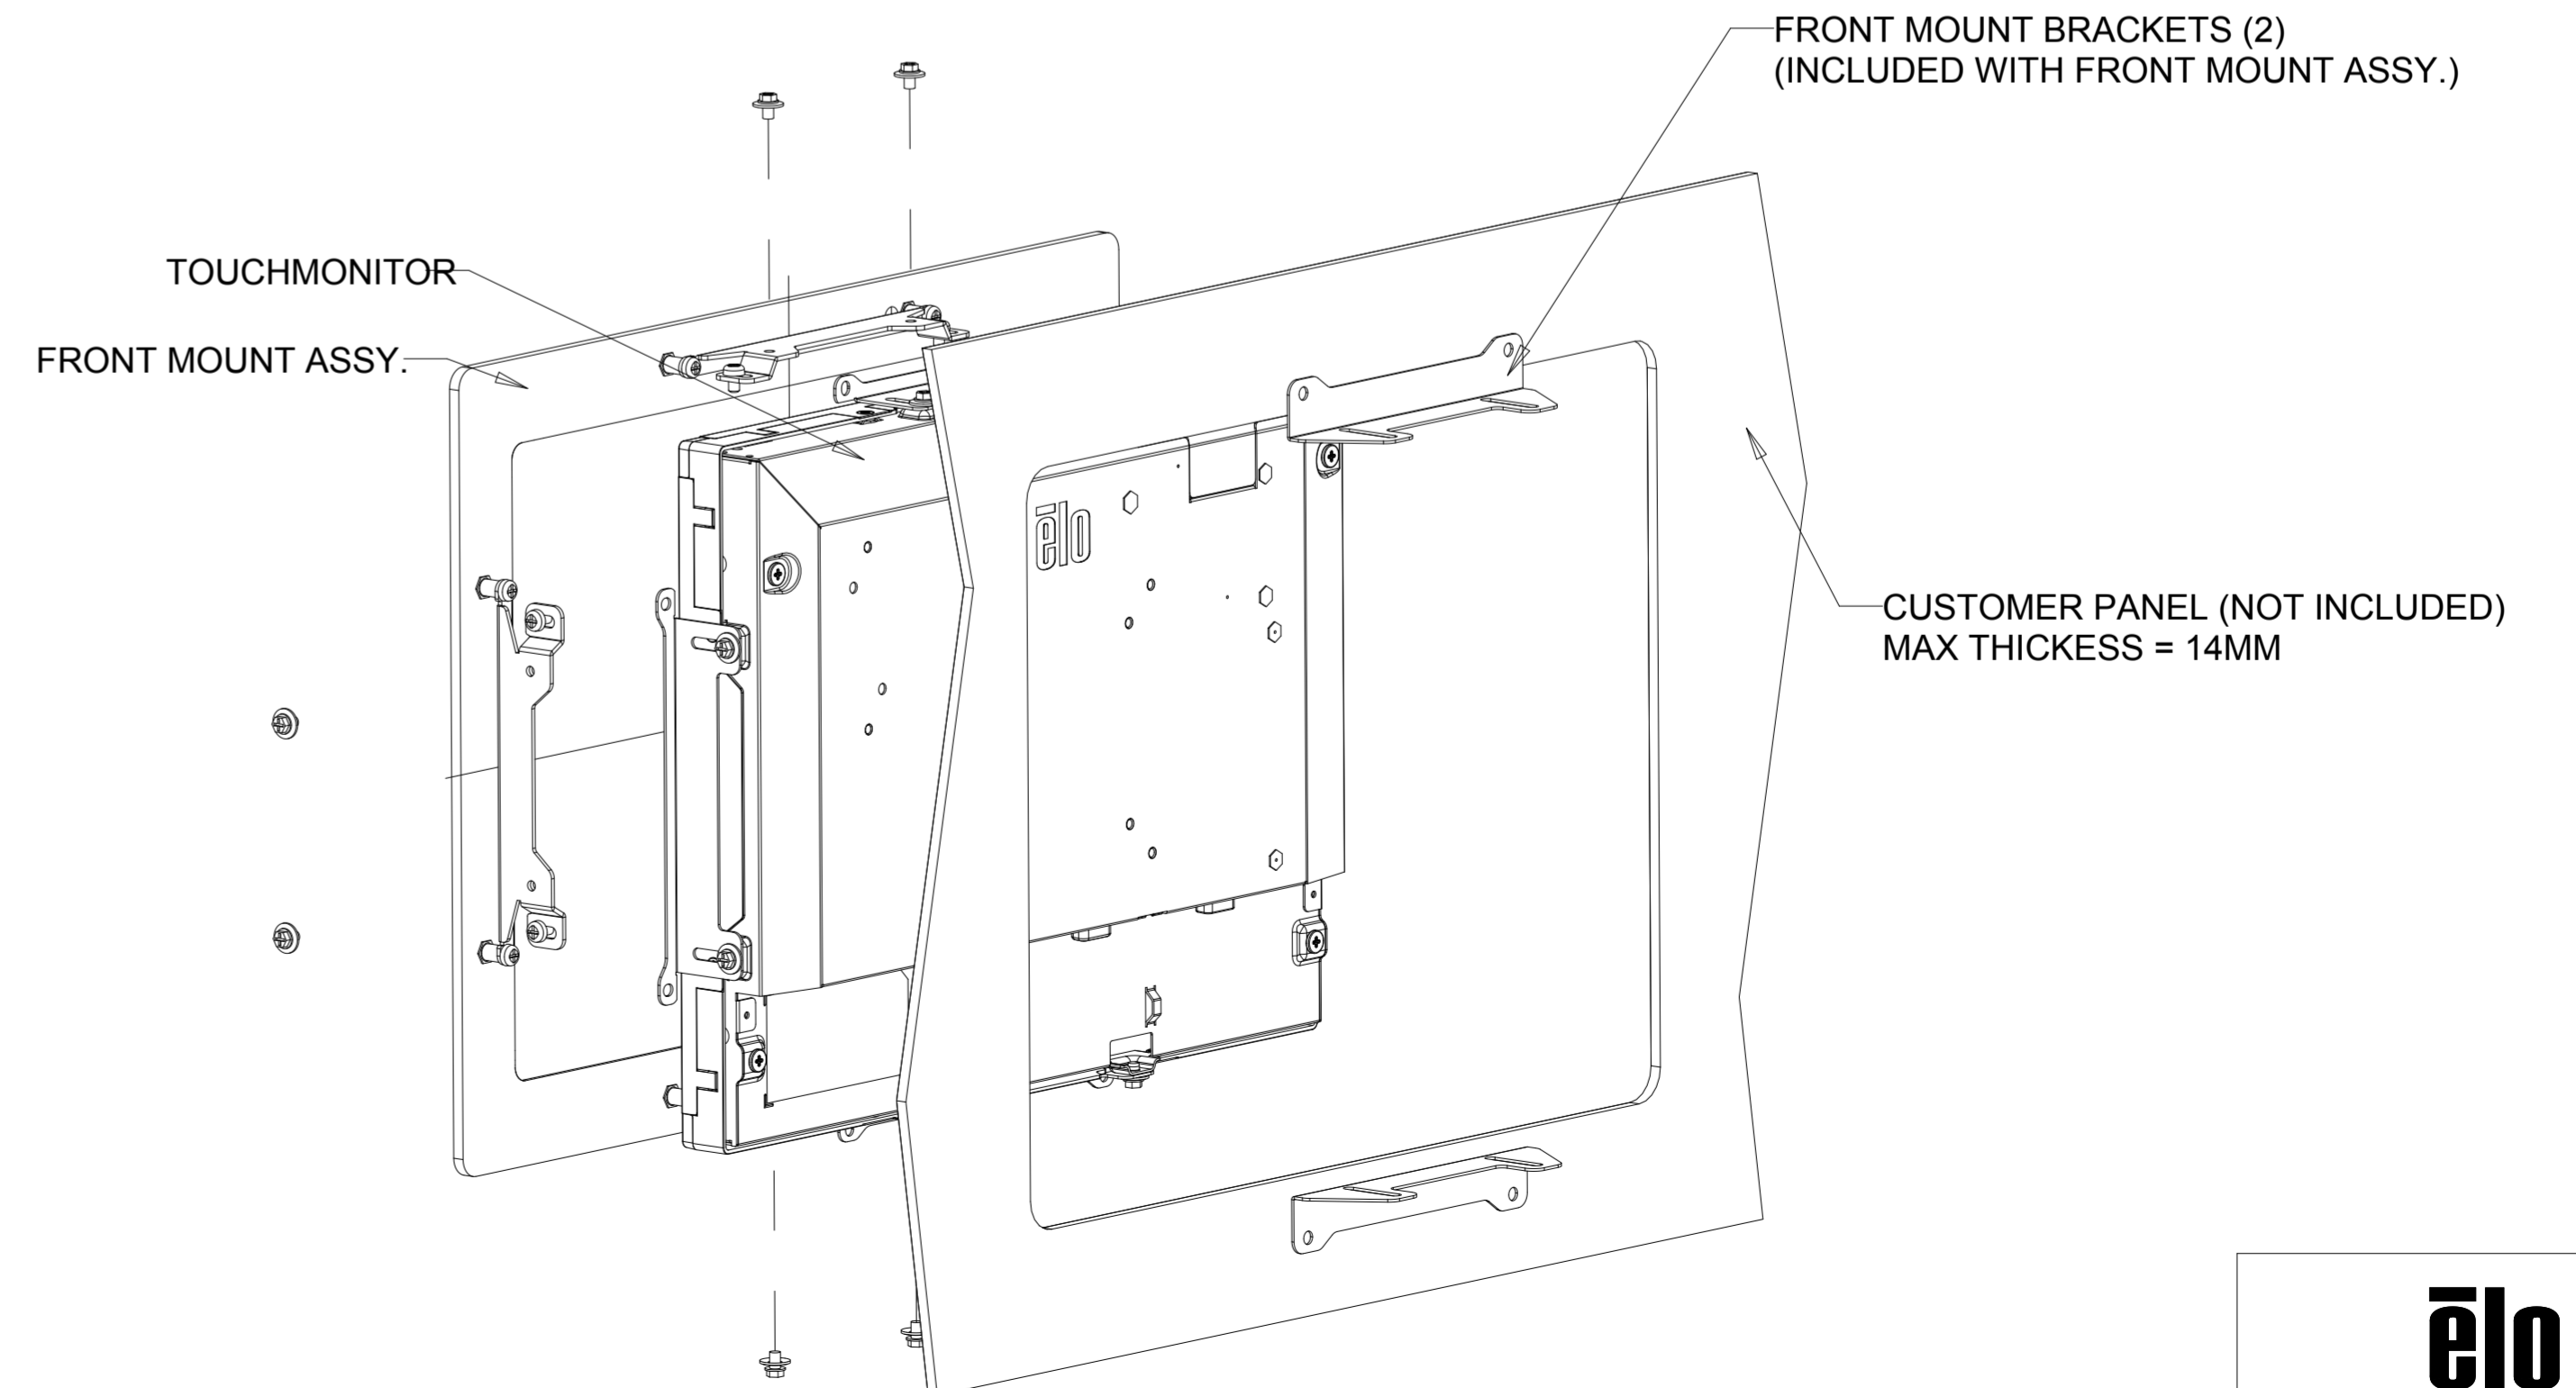

ACCUTOUCH MODEL

ACCUTOUCH MODEL

WITH SIDE MOUNTING BRACKETS (2 INCLUDED)
 REPLACEMENT BRACKET KIT P/N E203787 AVAILABLE SEPARATELY

ACCUTOUCH MODEL

FRONT MOUNT OPTION

P/N E323425 ORDERED SEPARATELY, CUSTOMER ASSEMBLED

ACCUTOUCH MODEL

RACK MOUNT OPTION

P/N E295006 ORDERED SEPARATELY, CUSTOMER ASSEMBLED

POWER CONVERTER 24V TO 12V DC
P/N E239980 ORDERED SEPARATELY, CUSTOMER ASSEMBLED

POWER CONVERTER