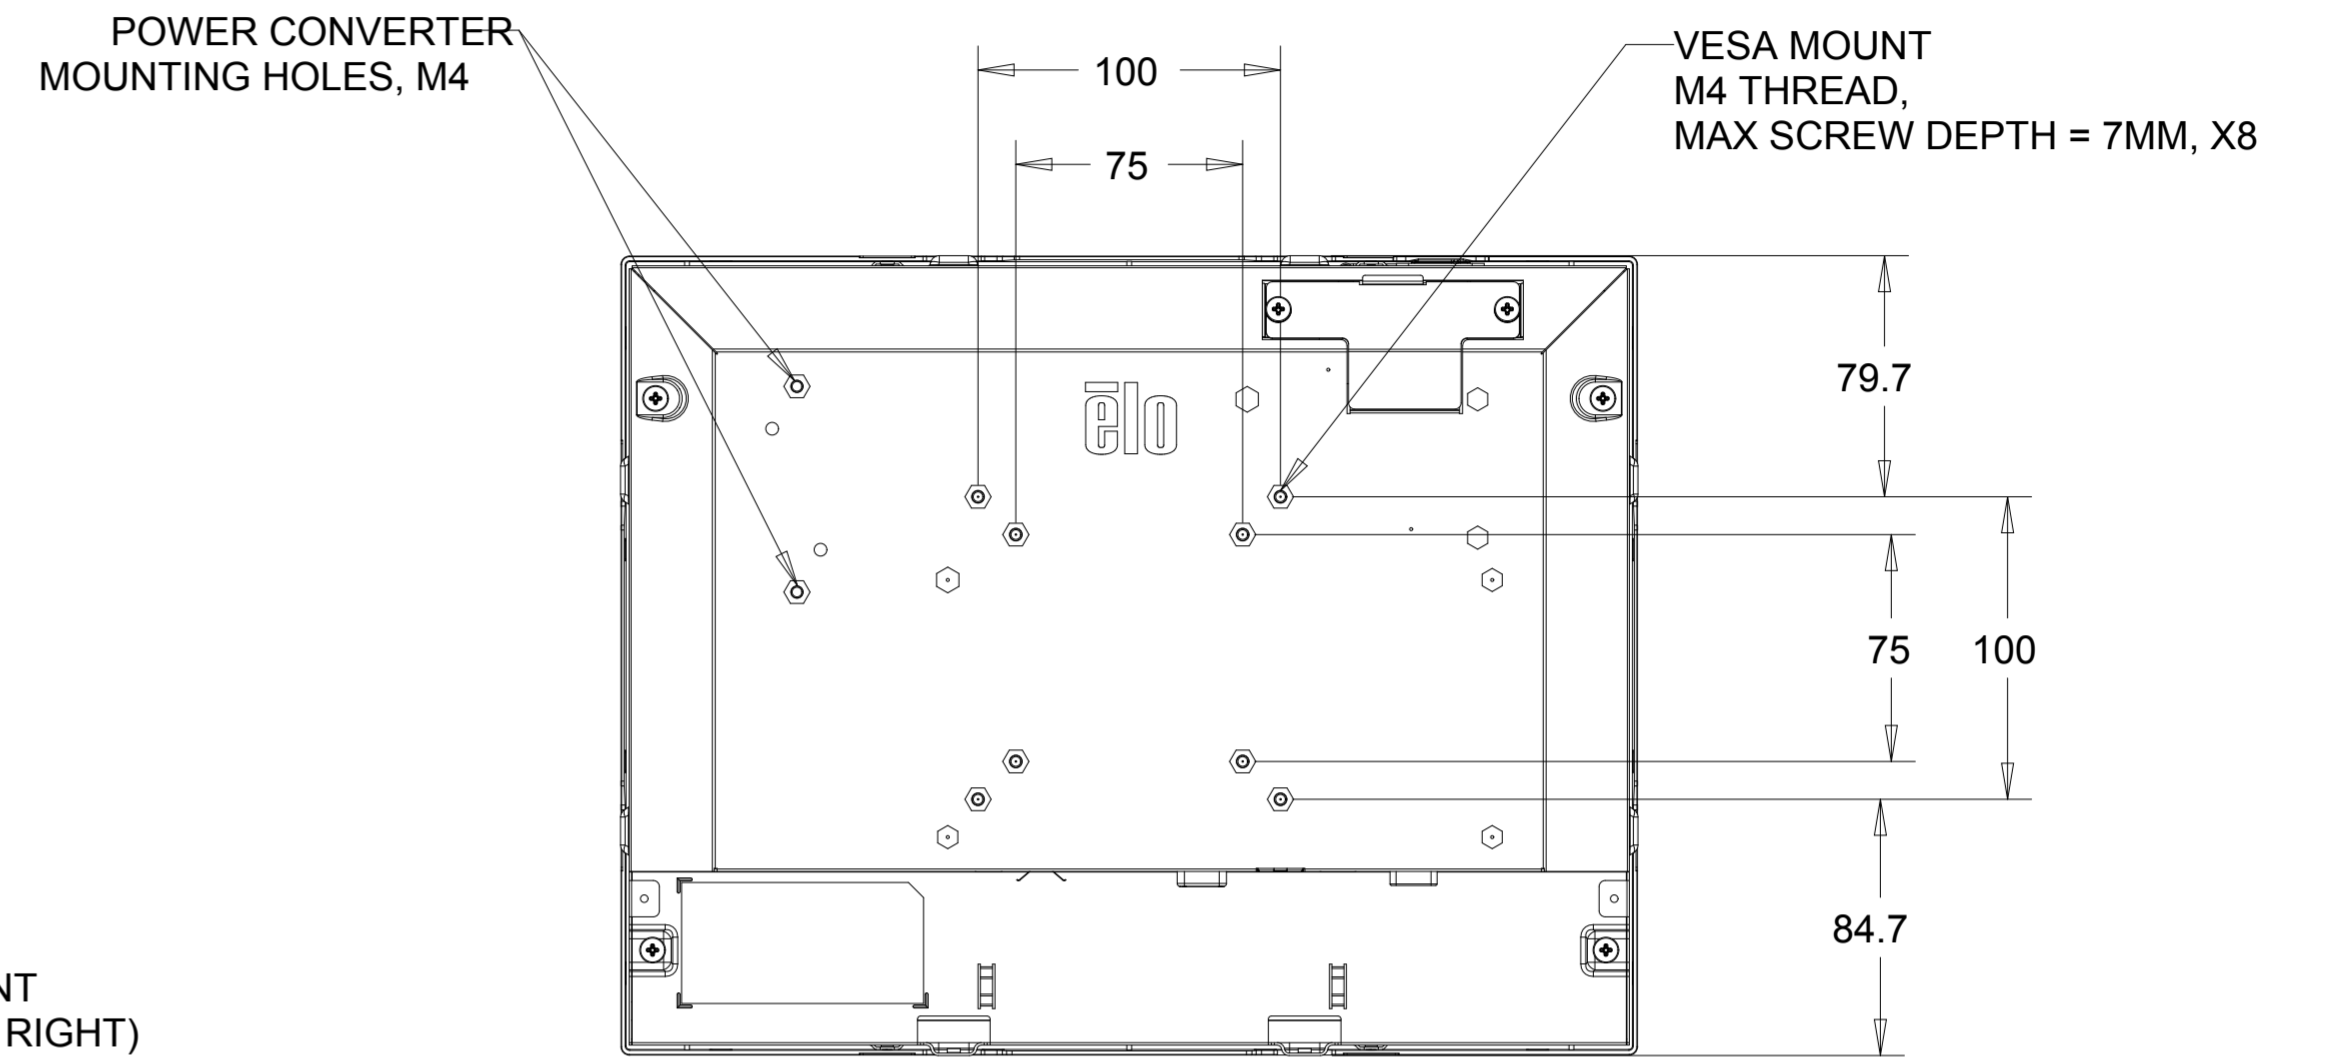

ACCUTOUCH MODEL

ACCUTOUCH MODEL

WITH SIDE MOUNTING BRACKETS (2 INCLUDED)
 REPLACEMENT BRACKET KIT P/N E203787 AVAILABLE SEPARATELY

ACCUTOUCH MODEL

FRONT MOUNT OPTION

P/N E323425 ORDERED SEPARATELY, CUSTOMER ASSEMBLED

ACCUTOUCH MODEL

RACK MOUNT OPTION

P/N E295006 ORDERED SEPARATELY, CUSTOMER ASSEMBLED

POWER CONVERTER 24V TO 12V DC
P/N E239980 ORDERED SEPARATELY, CUSTOMER ASSEMBLED

POWER CONVERTER