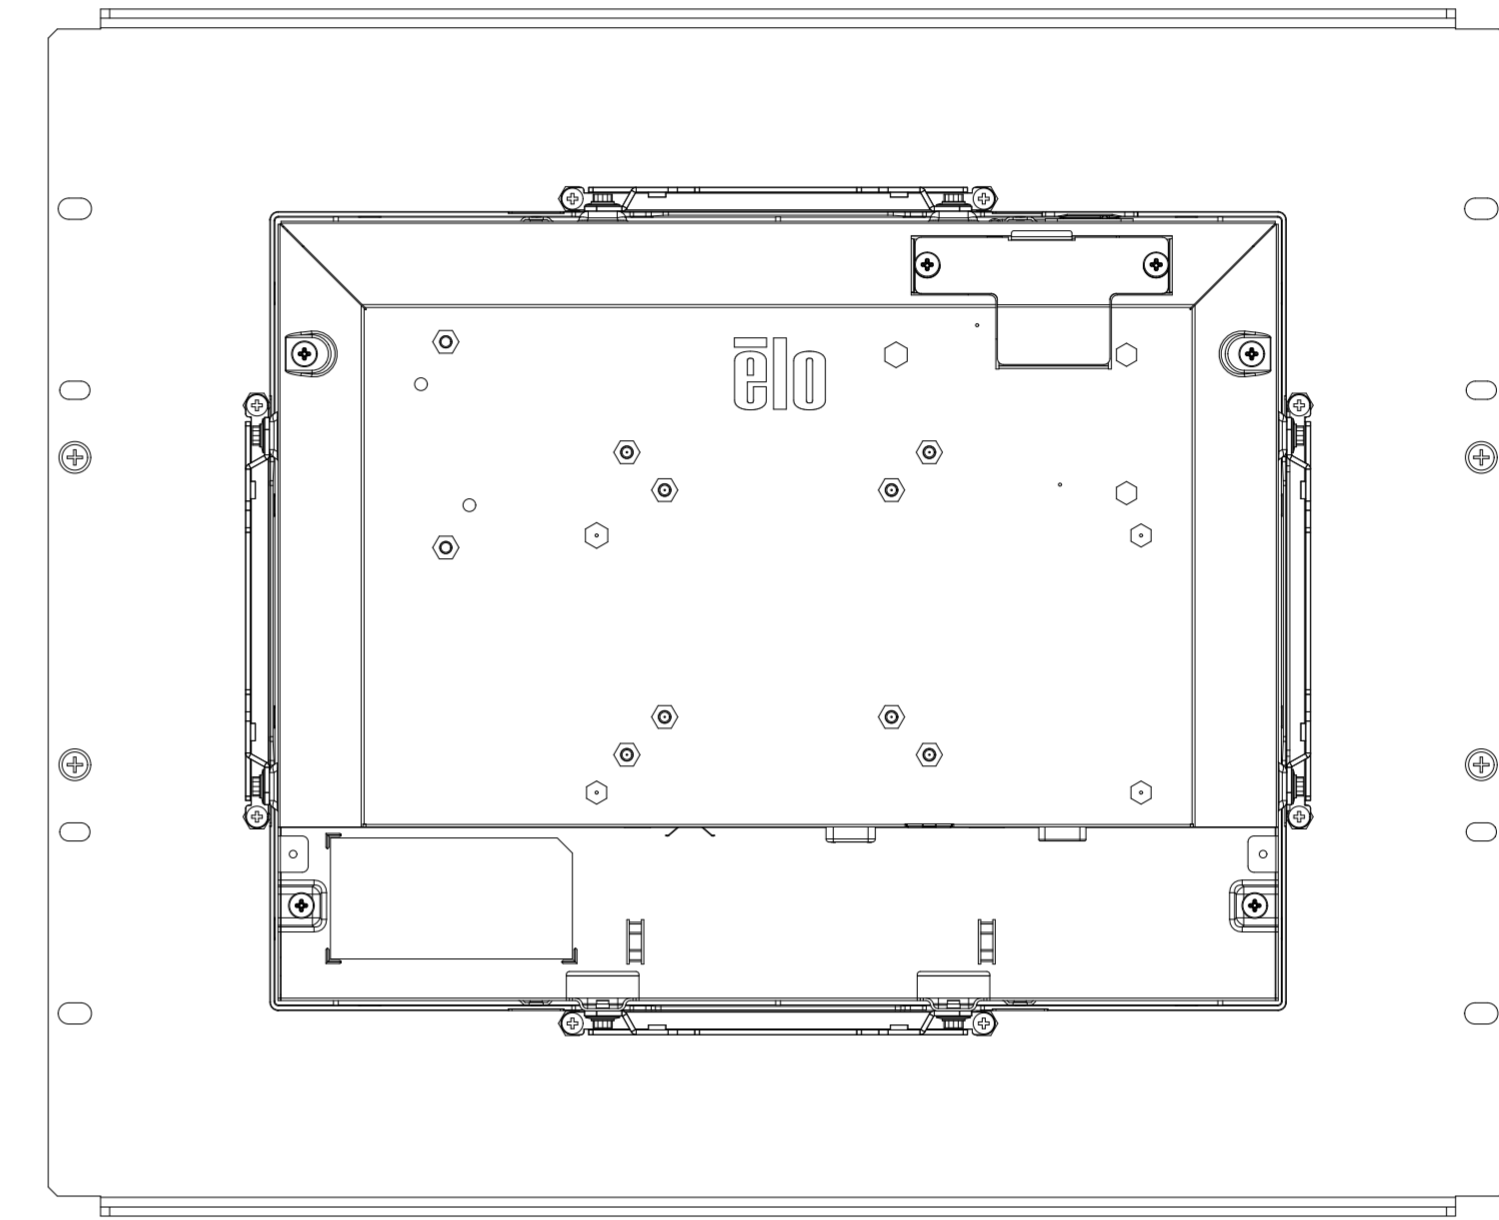

ACCUTOUCH MODEL

ACCUTOUCH MODEL

WITH SIDE MOUNTING BRACKETS (2 INCLUDED)
 REPLACEMENT BRACKET KIT P/N E203787 AVAILABLE SEPARATELY

ACCUTOUCH MODEL

FRONT MOUNT OPTION

P/N E323425 ORDERED SEPARATELY, CUSTOMER ASSEMBLED

ACCUTOUCH MODEL

RACK MOUNT OPTION

P/N E295006 ORDERED SEPARATELY, CUSTOMER ASSEMBLED

POWER CONVERTER 24V TO 12V DC
P/N E239980 ORDERED SEPARATELY, CUSTOMER ASSEMBLED

POWER CONVERTER