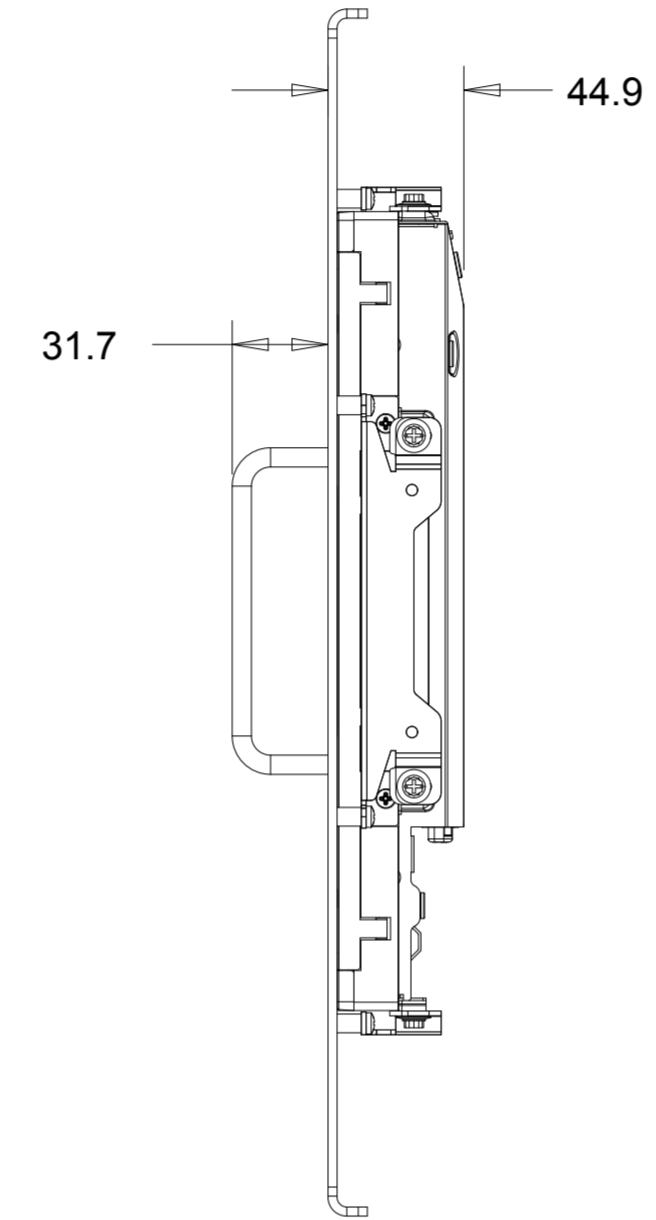

ACCUTOUCH MODEL

ACCUTOUCH MODEL

WITH SIDE MOUNTING BRACKETS (2 INCLUDED)
 REPLACEMENT BRACKET KIT P/N E203787 AVAILABLE SEPARATELY

ACCUTOUCH MODEL

FRONT MOUNT OPTION

P/N E323425 ORDERED SEPARATELY, CUSTOMER ASSEMBLED

ACCUTOUCH MODEL

RACK MOUNT OPTION

P/N E295006 ORDERED SEPARATELY, CUSTOMER ASSEMBLED

POWER CONVERTER 24V TO 12V DC
P/N E239980 ORDERED SEPARATELY, CUSTOMER ASSEMBLED

POWER CONVERTER