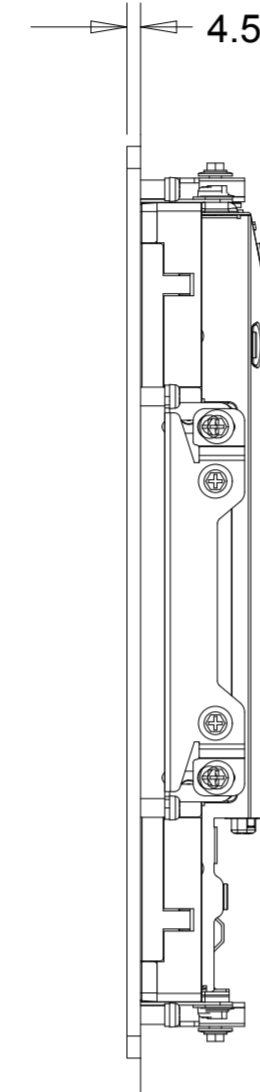

ACCUTOUCH MODEL

ACCUTOUCH MODEL

WITH SIDE MOUNTING BRACKETS (2 INCLUDED)
 REPLACEMENT BRACKET KIT P/N E203787 AVAILABLE SEPARATELY

ACCUTOUCH MODEL

FRONT MOUNT OPTION

P/N E323425 ORDERED SEPARATELY, CUSTOMER ASSEMBLED

ACCUTOUCH MODEL

RACK MOUNT OPTION

P/N E295006 ORDERED SEPARATELY, CUSTOMER ASSEMBLED

POWER CONVERTER 24V TO 12V DC
P/N E239980 ORDERED SEPARATELY, CUSTOMER ASSEMBLED

POWER CONVERTER