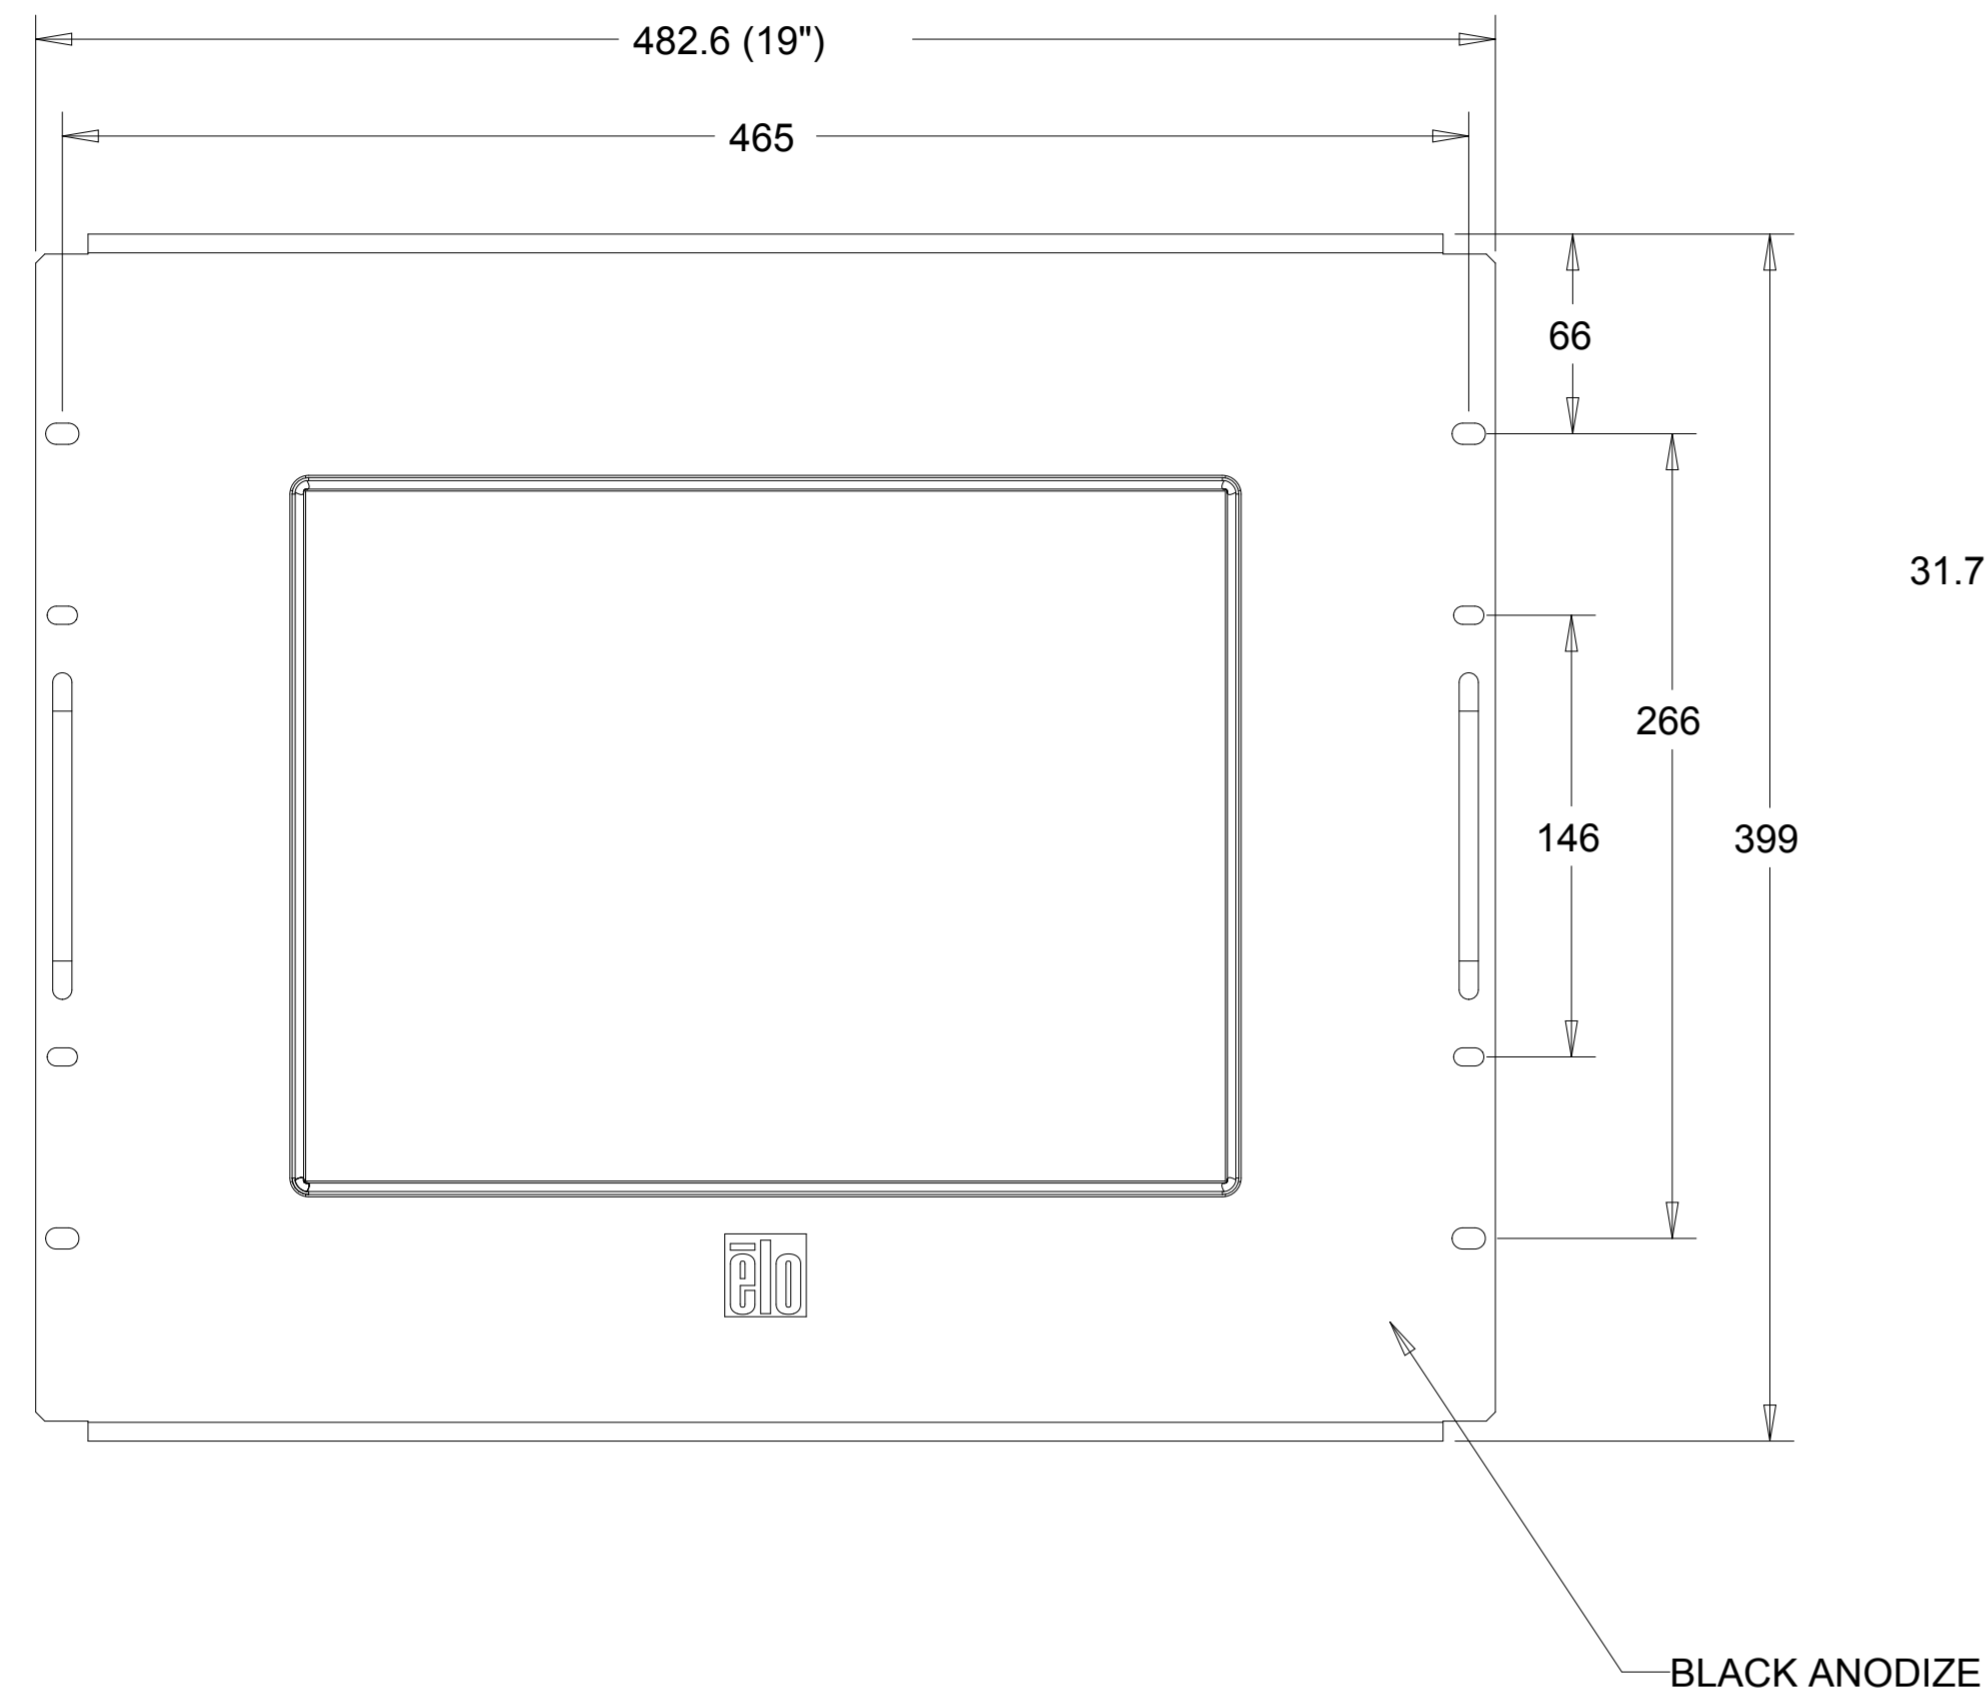

ACCUTOUCH MODEL

ACCUTOUCH MODEL

WITH SIDE MOUNTING BRACKETS (2 INCLUDED)
 REPLACEMENT BRACKET KIT P/N E203787 AVAILABLE SEPARATELY

ACCUTOUCH MODEL

FRONT MOUNT OPTION

P/N E323425 ORDERED SEPARATELY, CUSTOMER ASSEMBLED

ACCUTOUCH MODEL

RACK MOUNT OPTION

P/N E295006 ORDERED SEPARATELY, CUSTOMER ASSEMBLED

POWER CONVERTER 24V TO 12V DC
P/N E239980 ORDERED SEPARATELY, CUSTOMER ASSEMBLED

POWER CONVERTER