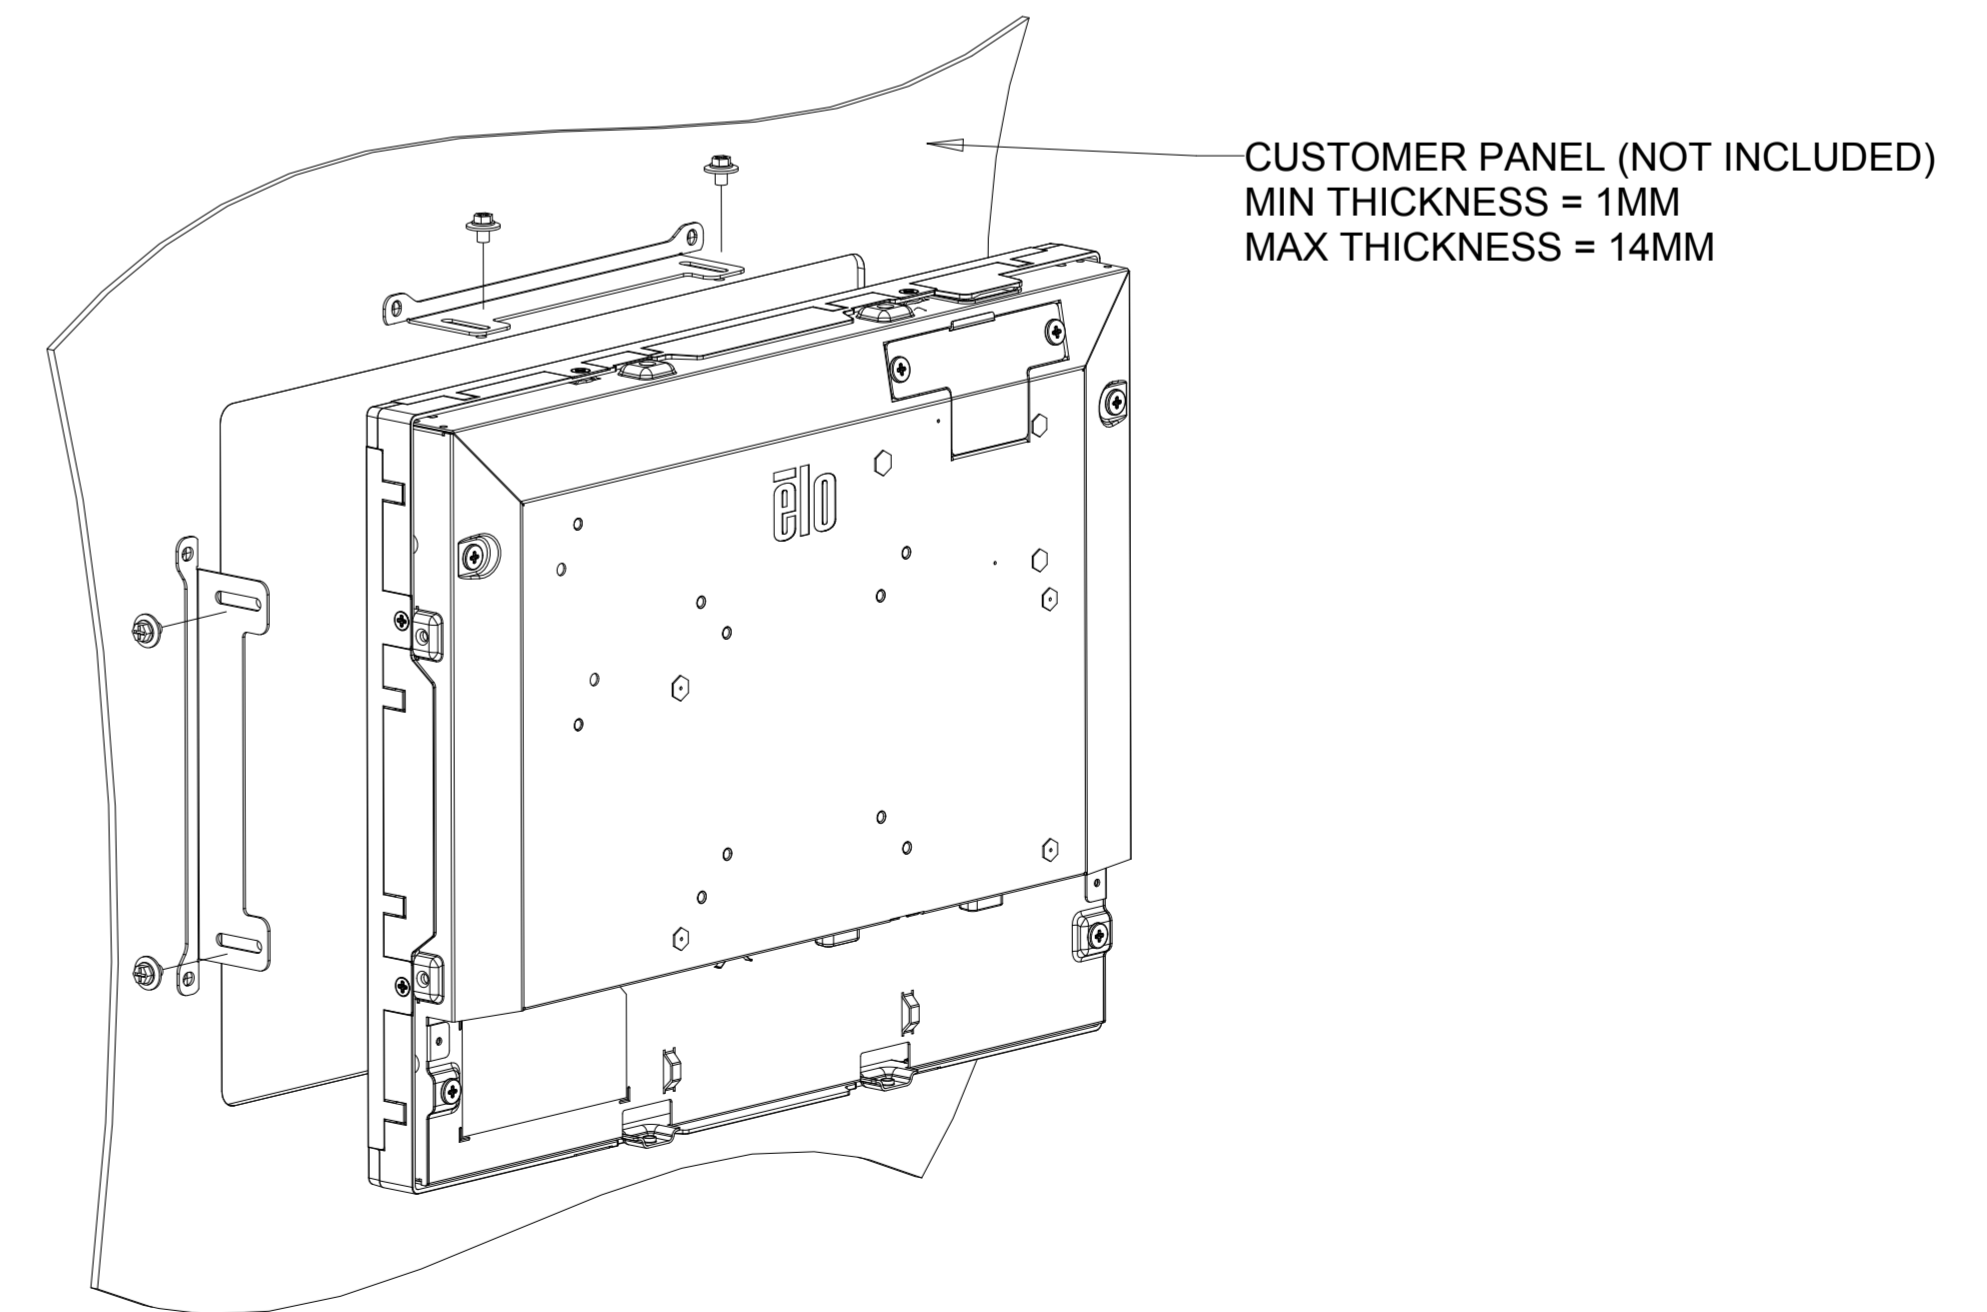

ACCUTOUCH MODEL

ACCUTOUCH MODEL

WITH SIDE MOUNTING BRACKETS (2 INCLUDED)
 REPLACEMENT BRACKET KIT P/N E203787 AVAILABLE SEPARATELY

ACCUTOUCH MODEL

FRONT MOUNT OPTION

P/N E323425 ORDERED SEPARATELY, CUSTOMER ASSEMBLED

ACCUTOUCH MODEL

RACK MOUNT OPTION

P/N E295006 ORDERED SEPARATELY, CUSTOMER ASSEMBLED

POWER CONVERTER 24V TO 12V DC
P/N E239980 ORDERED SEPARATELY, CUSTOMER ASSEMBLED

POWER CONVERTER