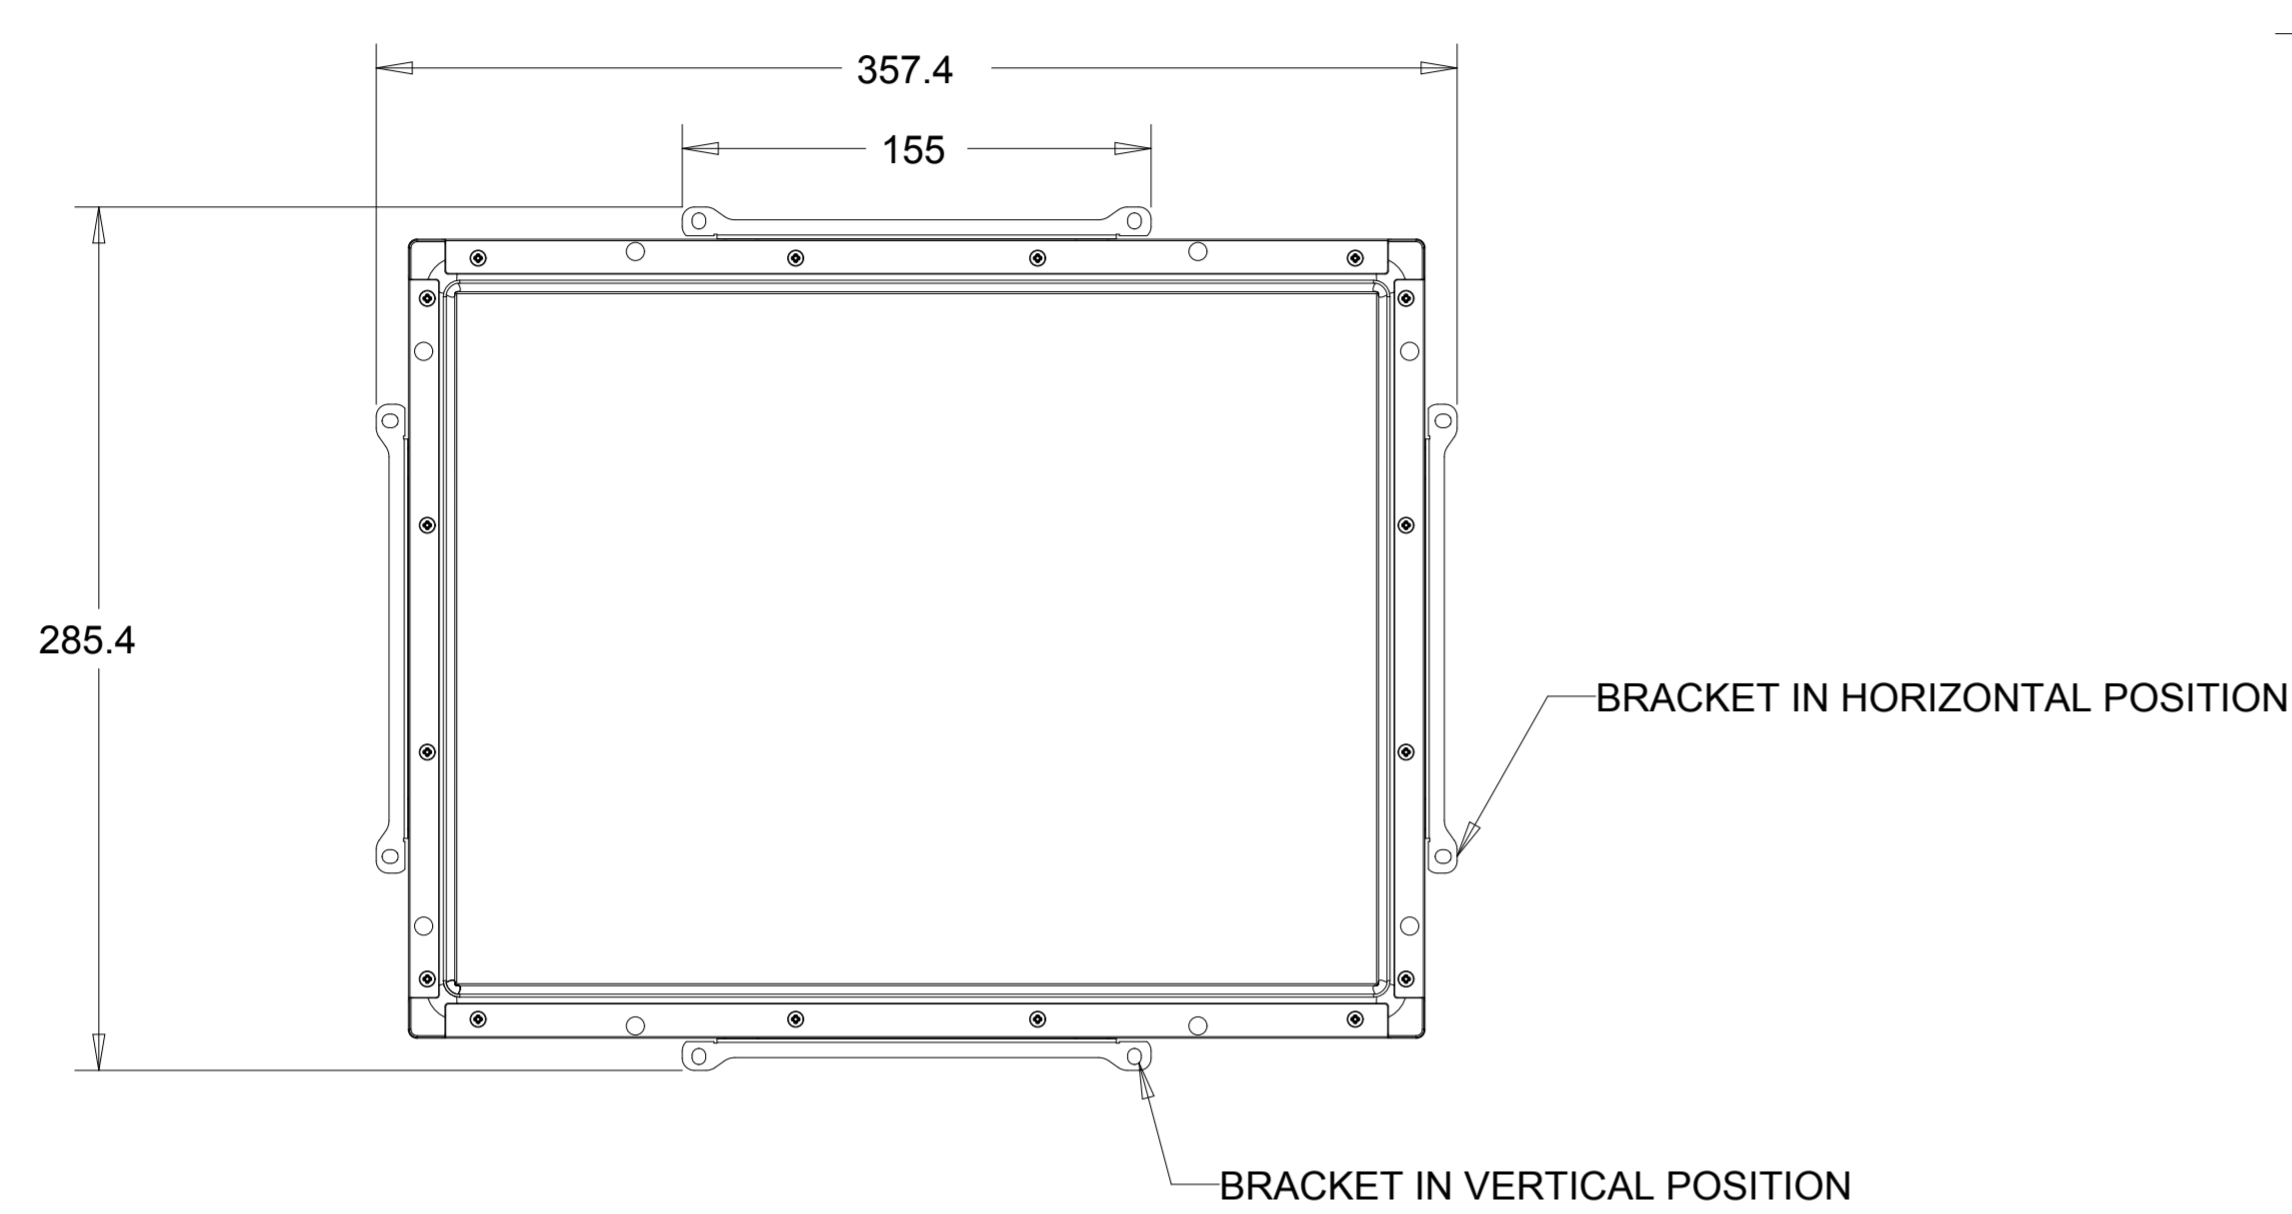

ACCUTOUCH MODEL

ACCUTOUCH MODEL

WITH SIDE MOUNTING BRACKETS (2 INCLUDED)
 REPLACEMENT BRACKET KIT P/N E203787 AVAILABLE SEPARATELY

ACCUTOUCH MODEL

FRONT MOUNT OPTION

P/N E323425 ORDERED SEPARATELY, CUSTOMER ASSEMBLED

ACCUTOUCH MODEL

RACK MOUNT OPTION

P/N E295006 ORDERED SEPARATELY, CUSTOMER ASSEMBLED

POWER CONVERTER 24V TO 12V DC
P/N E239980 ORDERED SEPARATELY, CUSTOMER ASSEMBLED

POWER CONVERTER