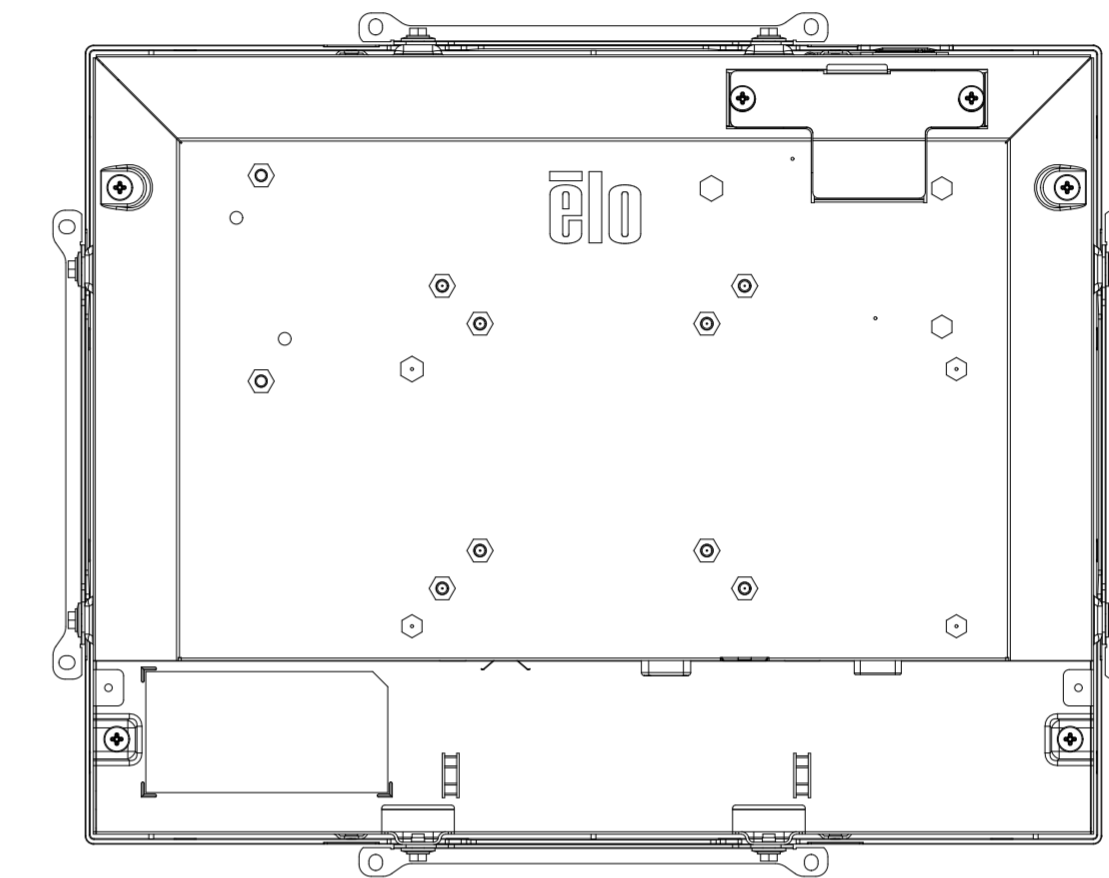

ACCUTOUCH MODEL

ACCUTOUCH MODEL

WITH SIDE MOUNTING BRACKETS (2 INCLUDED)
 REPLACEMENT BRACKET KIT P/N E203787 AVAILABLE SEPARATELY

ACCUTOUCH MODEL

FRONT MOUNT OPTION

P/N E323425 ORDERED SEPARATELY, CUSTOMER ASSEMBLED

ACCUTOUCH MODEL

RACK MOUNT OPTION

P/N E295006 ORDERED SEPARATELY, CUSTOMER ASSEMBLED

POWER CONVERTER 24V TO 12V DC
P/N E239980 ORDERED SEPARATELY, CUSTOMER ASSEMBLED

POWER CONVERTER