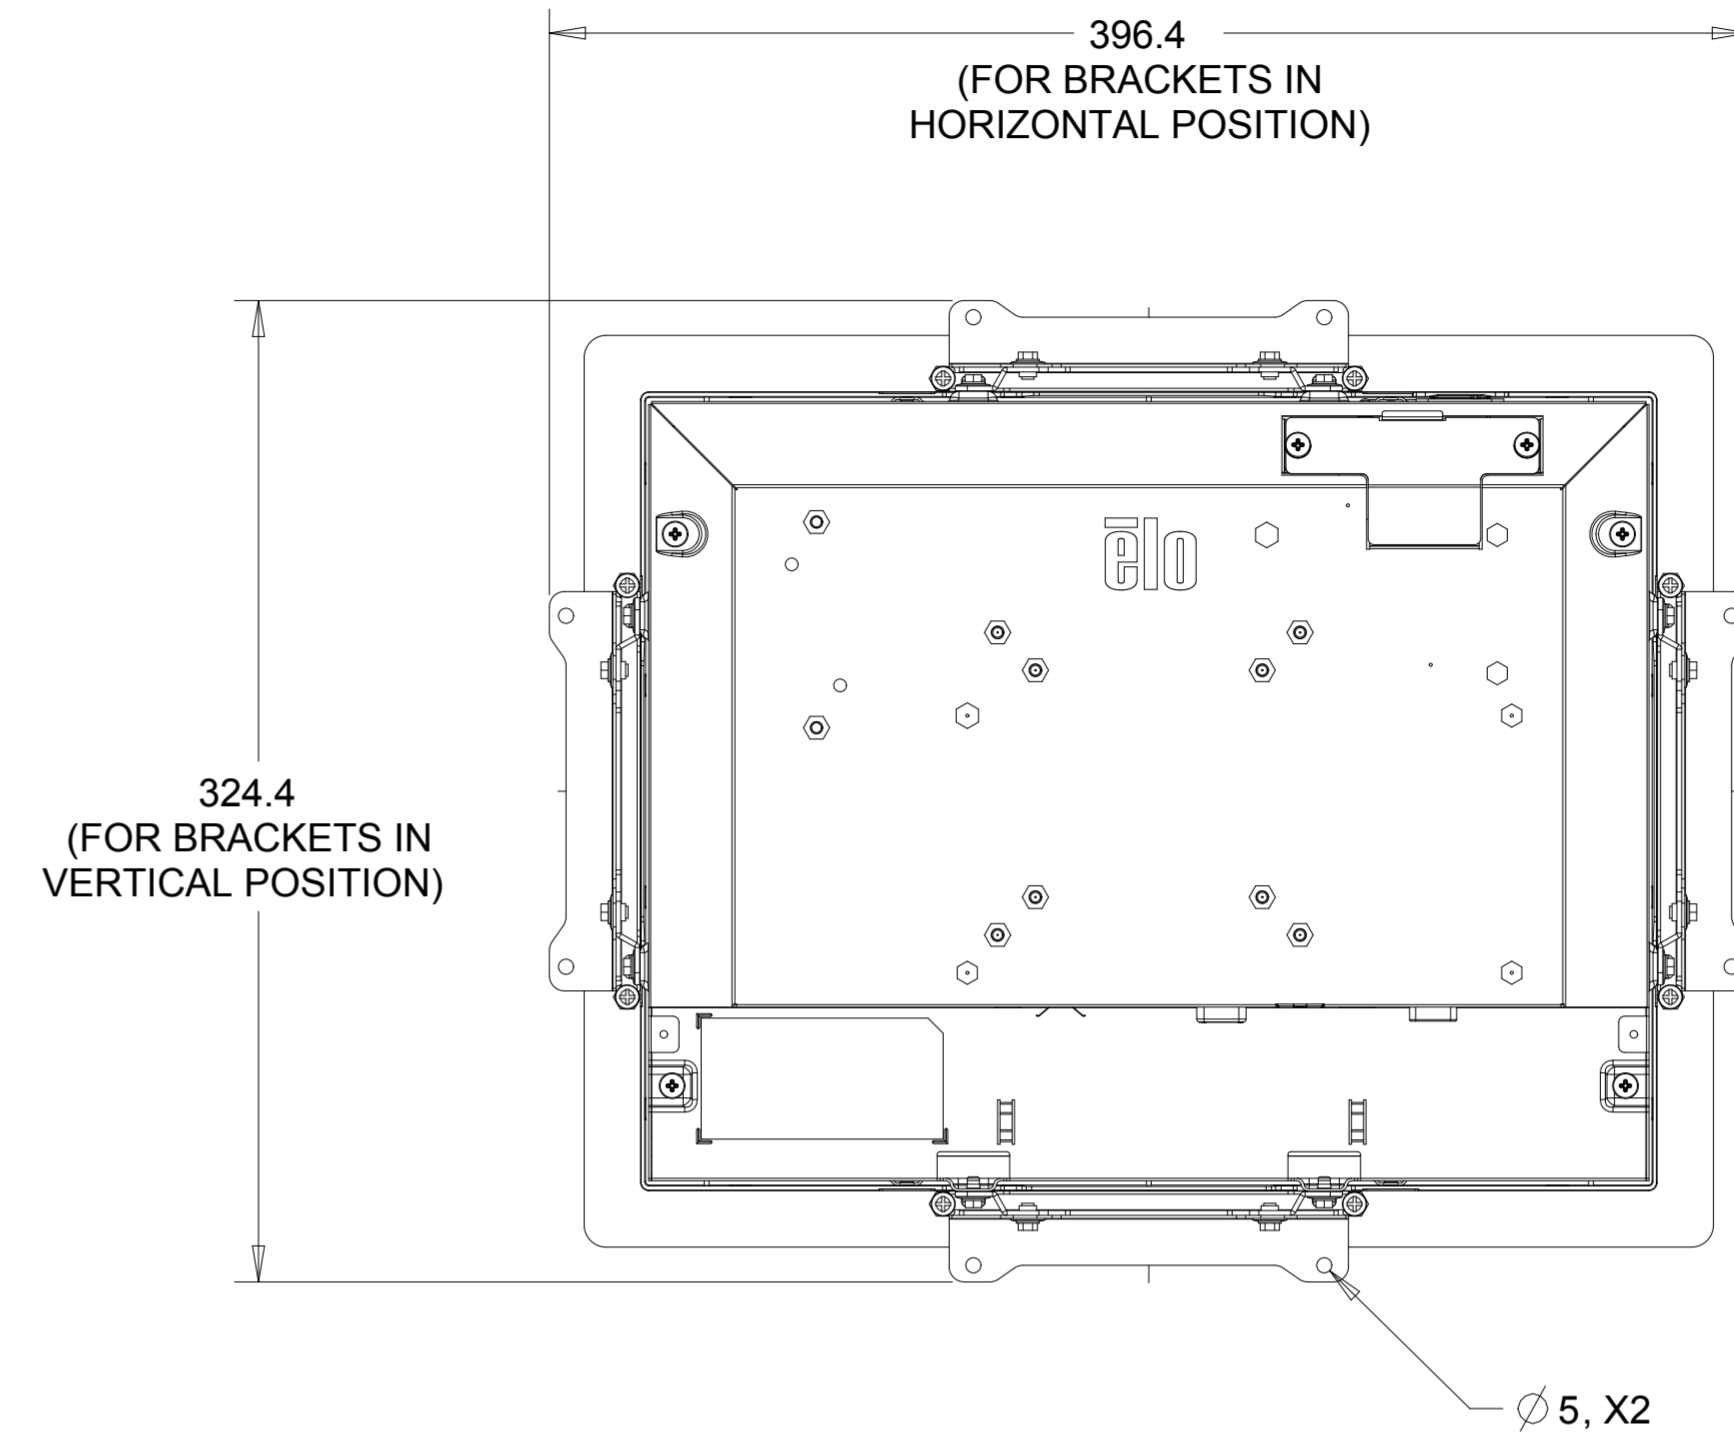

ACCUTOUCH MODEL

ACCUTOUCH MODEL

WITH SIDE MOUNTING BRACKETS (2 INCLUDED)
 REPLACEMENT BRACKET KIT P/N E203787 AVAILABLE SEPARATELY

ACCUTOUCH MODEL

FRONT MOUNT OPTION

P/N E323425 ORDERED SEPARATELY, CUSTOMER ASSEMBLED

ACCUTOUCH MODEL

RACK MOUNT OPTION

P/N E295006 ORDERED SEPARATELY, CUSTOMER ASSEMBLED

POWER CONVERTER 24V TO 12V DC
P/N E239980 ORDERED SEPARATELY, CUSTOMER ASSEMBLED

POWER CONVERTER