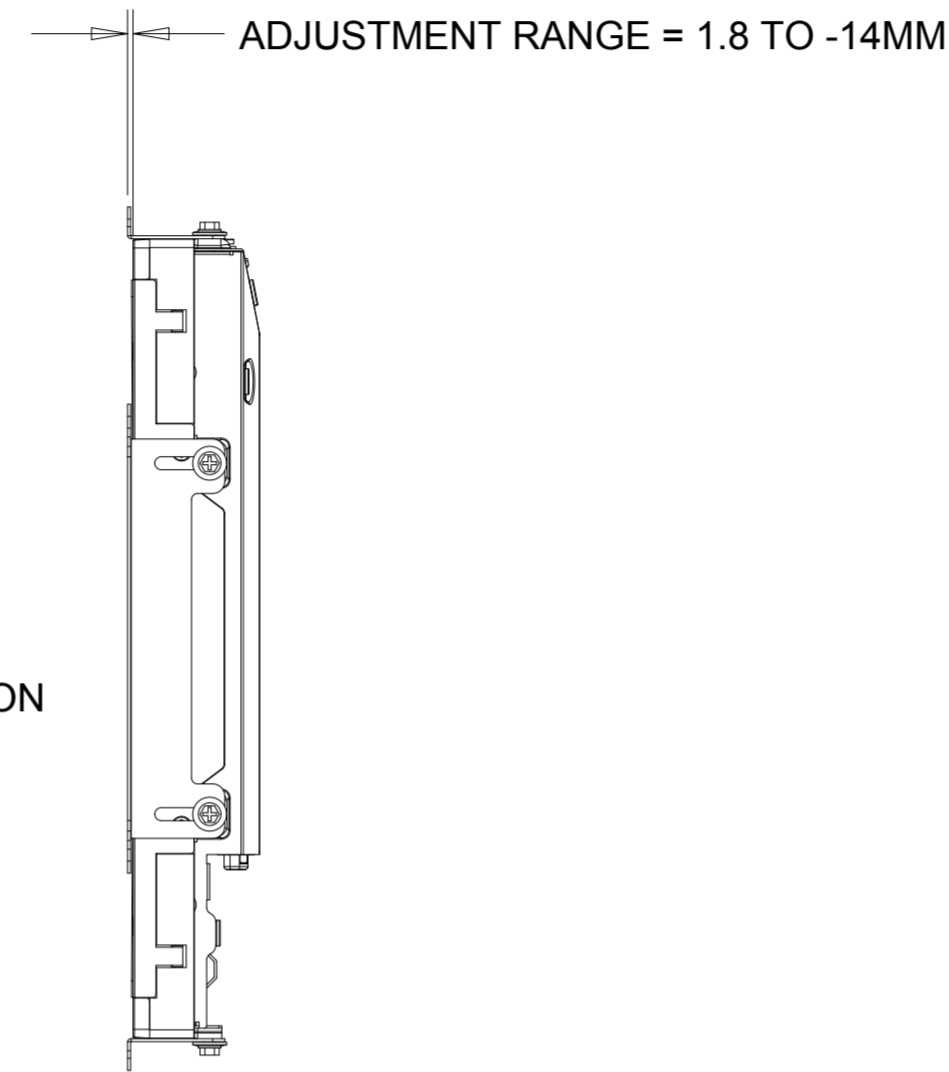

ACCUTOUCH MODEL

ACCUTOUCH MODEL

WITH SIDE MOUNTING BRACKETS (2 INCLUDED)
 REPLACEMENT BRACKET KIT P/N E203787 AVAILABLE SEPARATELY

ACCUTOUCH MODEL

FRONT MOUNT OPTION

P/N E323425 ORDERED SEPARATELY, CUSTOMER ASSEMBLED

ACCUTOUCH MODEL

RACK MOUNT OPTION

P/N E295006 ORDERED SEPARATELY, CUSTOMER ASSEMBLED

POWER CONVERTER 24V TO 12V DC
P/N E239980 ORDERED SEPARATELY, CUSTOMER ASSEMBLED

POWER CONVERTER