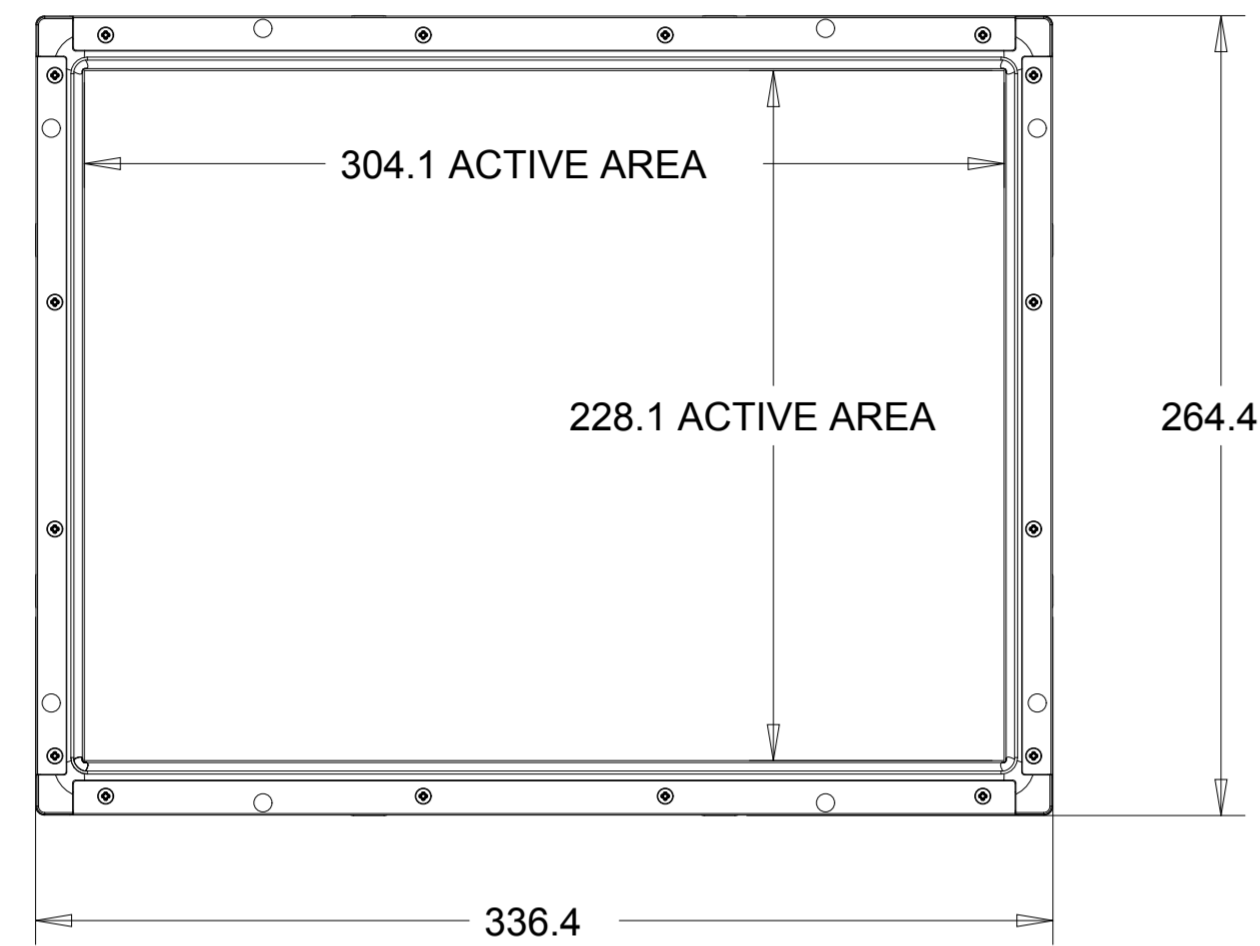

ACCUTOUCH MODEL

ACCUTOUCH MODEL

WITH SIDE MOUNTING BRACKETS (2 INCLUDED)
 REPLACEMENT BRACKET KIT P/N E203787 AVAILABLE SEPARATELY

ACCUTOUCH MODEL

FRONT MOUNT OPTION

P/N E323425 ORDERED SEPARATELY, CUSTOMER ASSEMBLED

ACCUTOUCH MODEL

RACK MOUNT OPTION

P/N E295006 ORDERED SEPARATELY, CUSTOMER ASSEMBLED

POWER CONVERTER 24V TO 12V DC
P/N E239980 ORDERED SEPARATELY, CUSTOMER ASSEMBLED

POWER CONVERTER