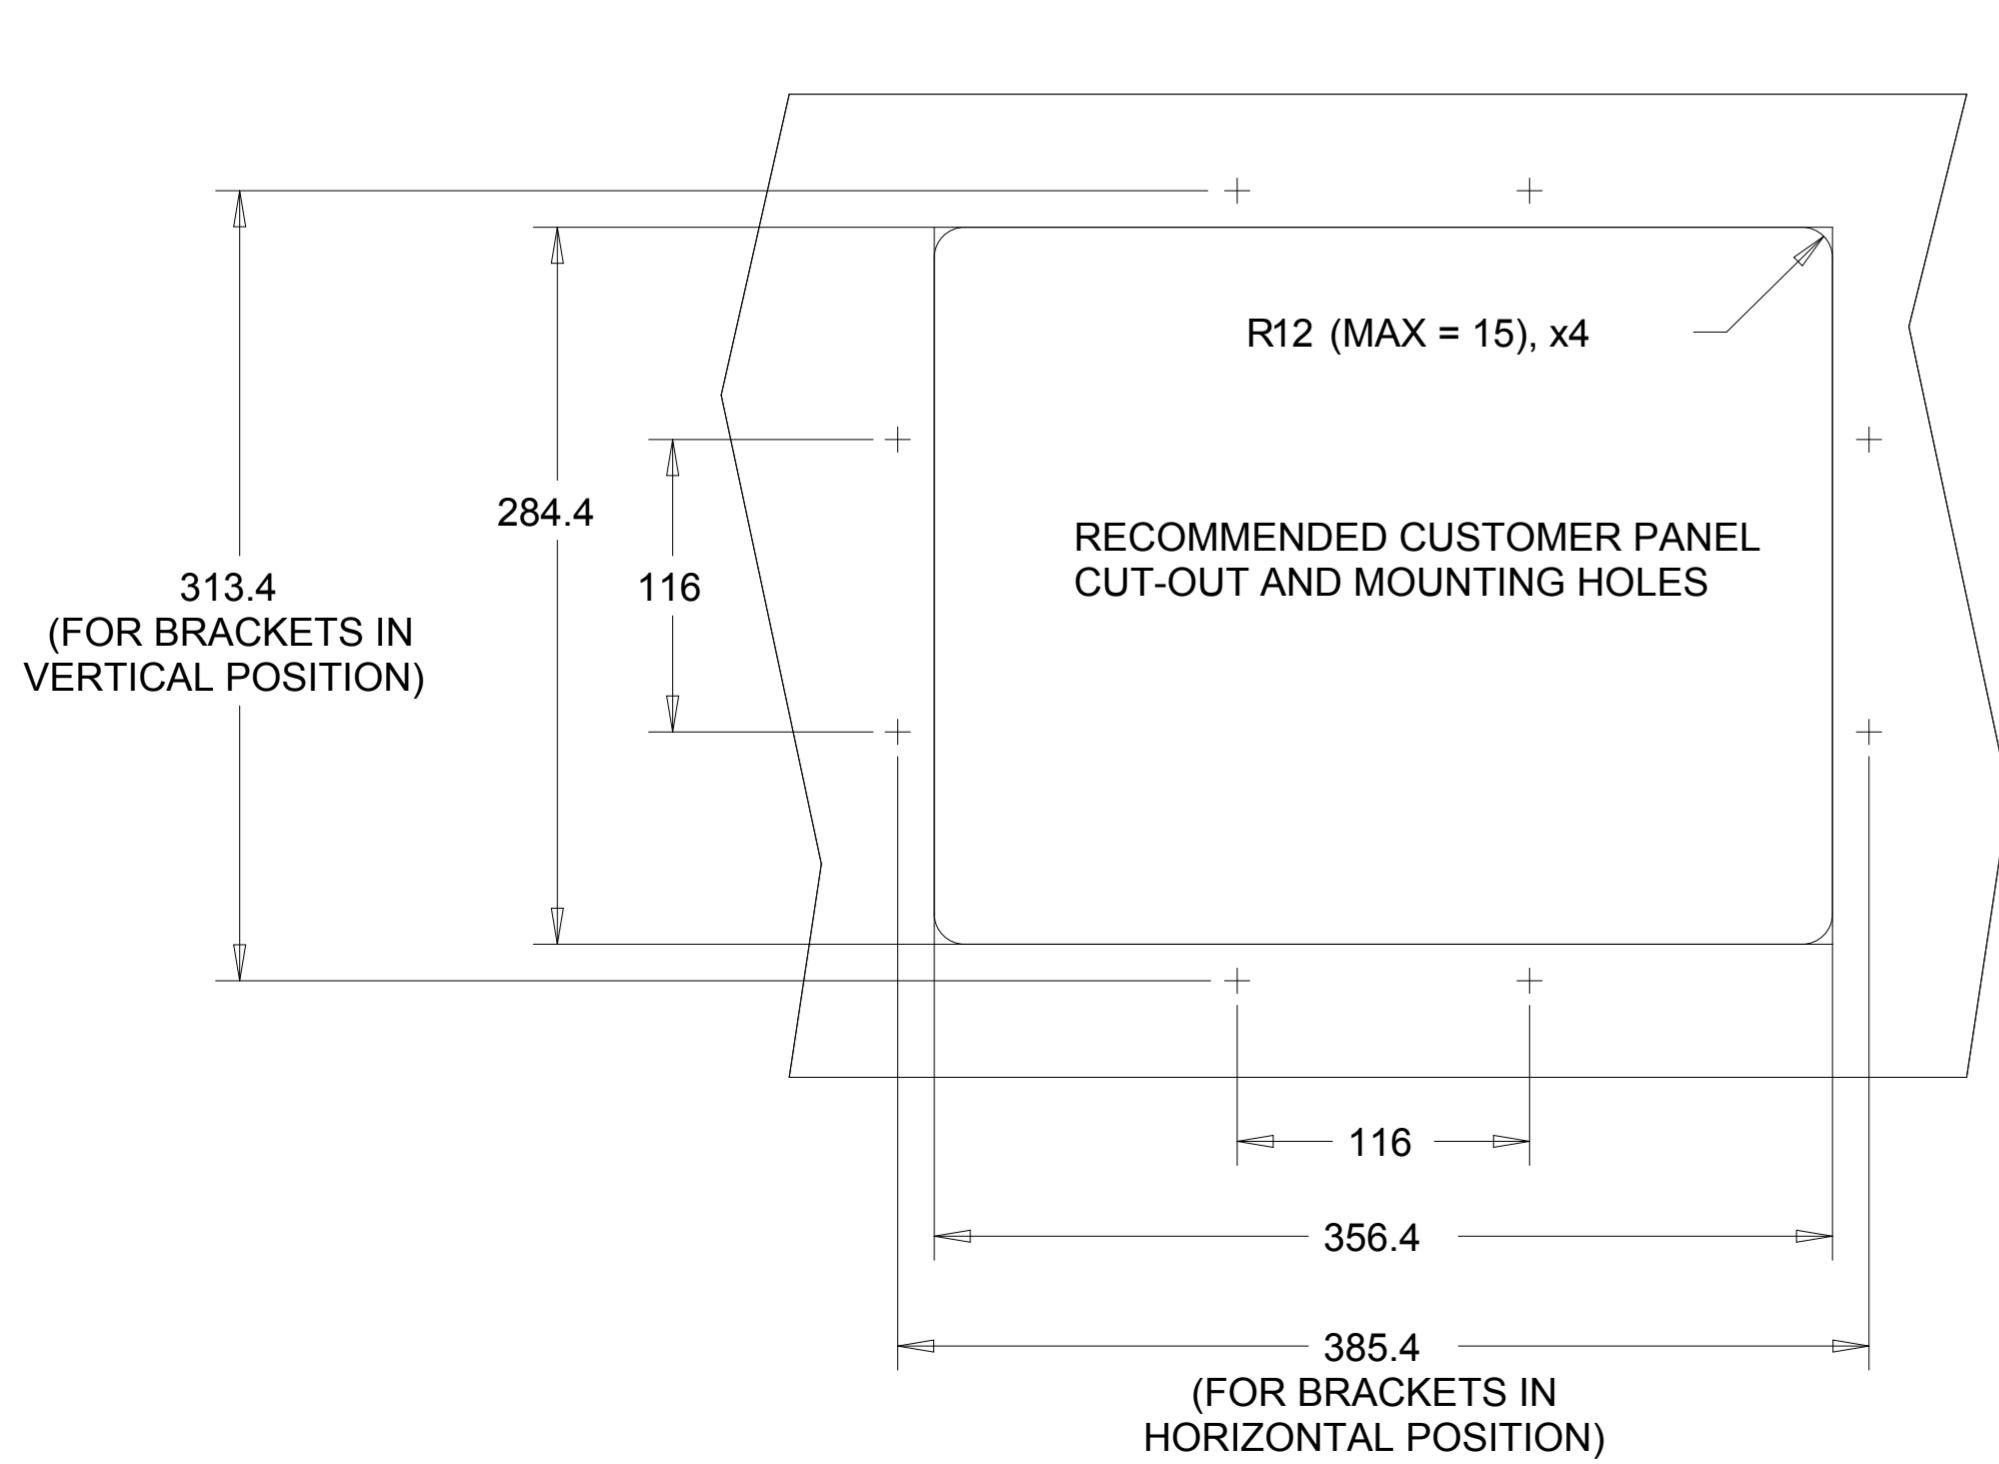

ACCUTOUCH MODEL

ACCUTOUCH MODEL

WITH SIDE MOUNTING BRACKETS (2 INCLUDED)
 REPLACEMENT BRACKET KIT P/N E203787 AVAILABLE SEPARATELY

ACCUTOUCH MODEL

FRONT MOUNT OPTION

P/N E323425 ORDERED SEPARATELY, CUSTOMER ASSEMBLED

ACCUTOUCH MODEL

RACK MOUNT OPTION

P/N E295006 ORDERED SEPARATELY, CUSTOMER ASSEMBLED

POWER CONVERTER 24V TO 12V DC
P/N E239980 ORDERED SEPARATELY, CUSTOMER ASSEMBLED

POWER CONVERTER