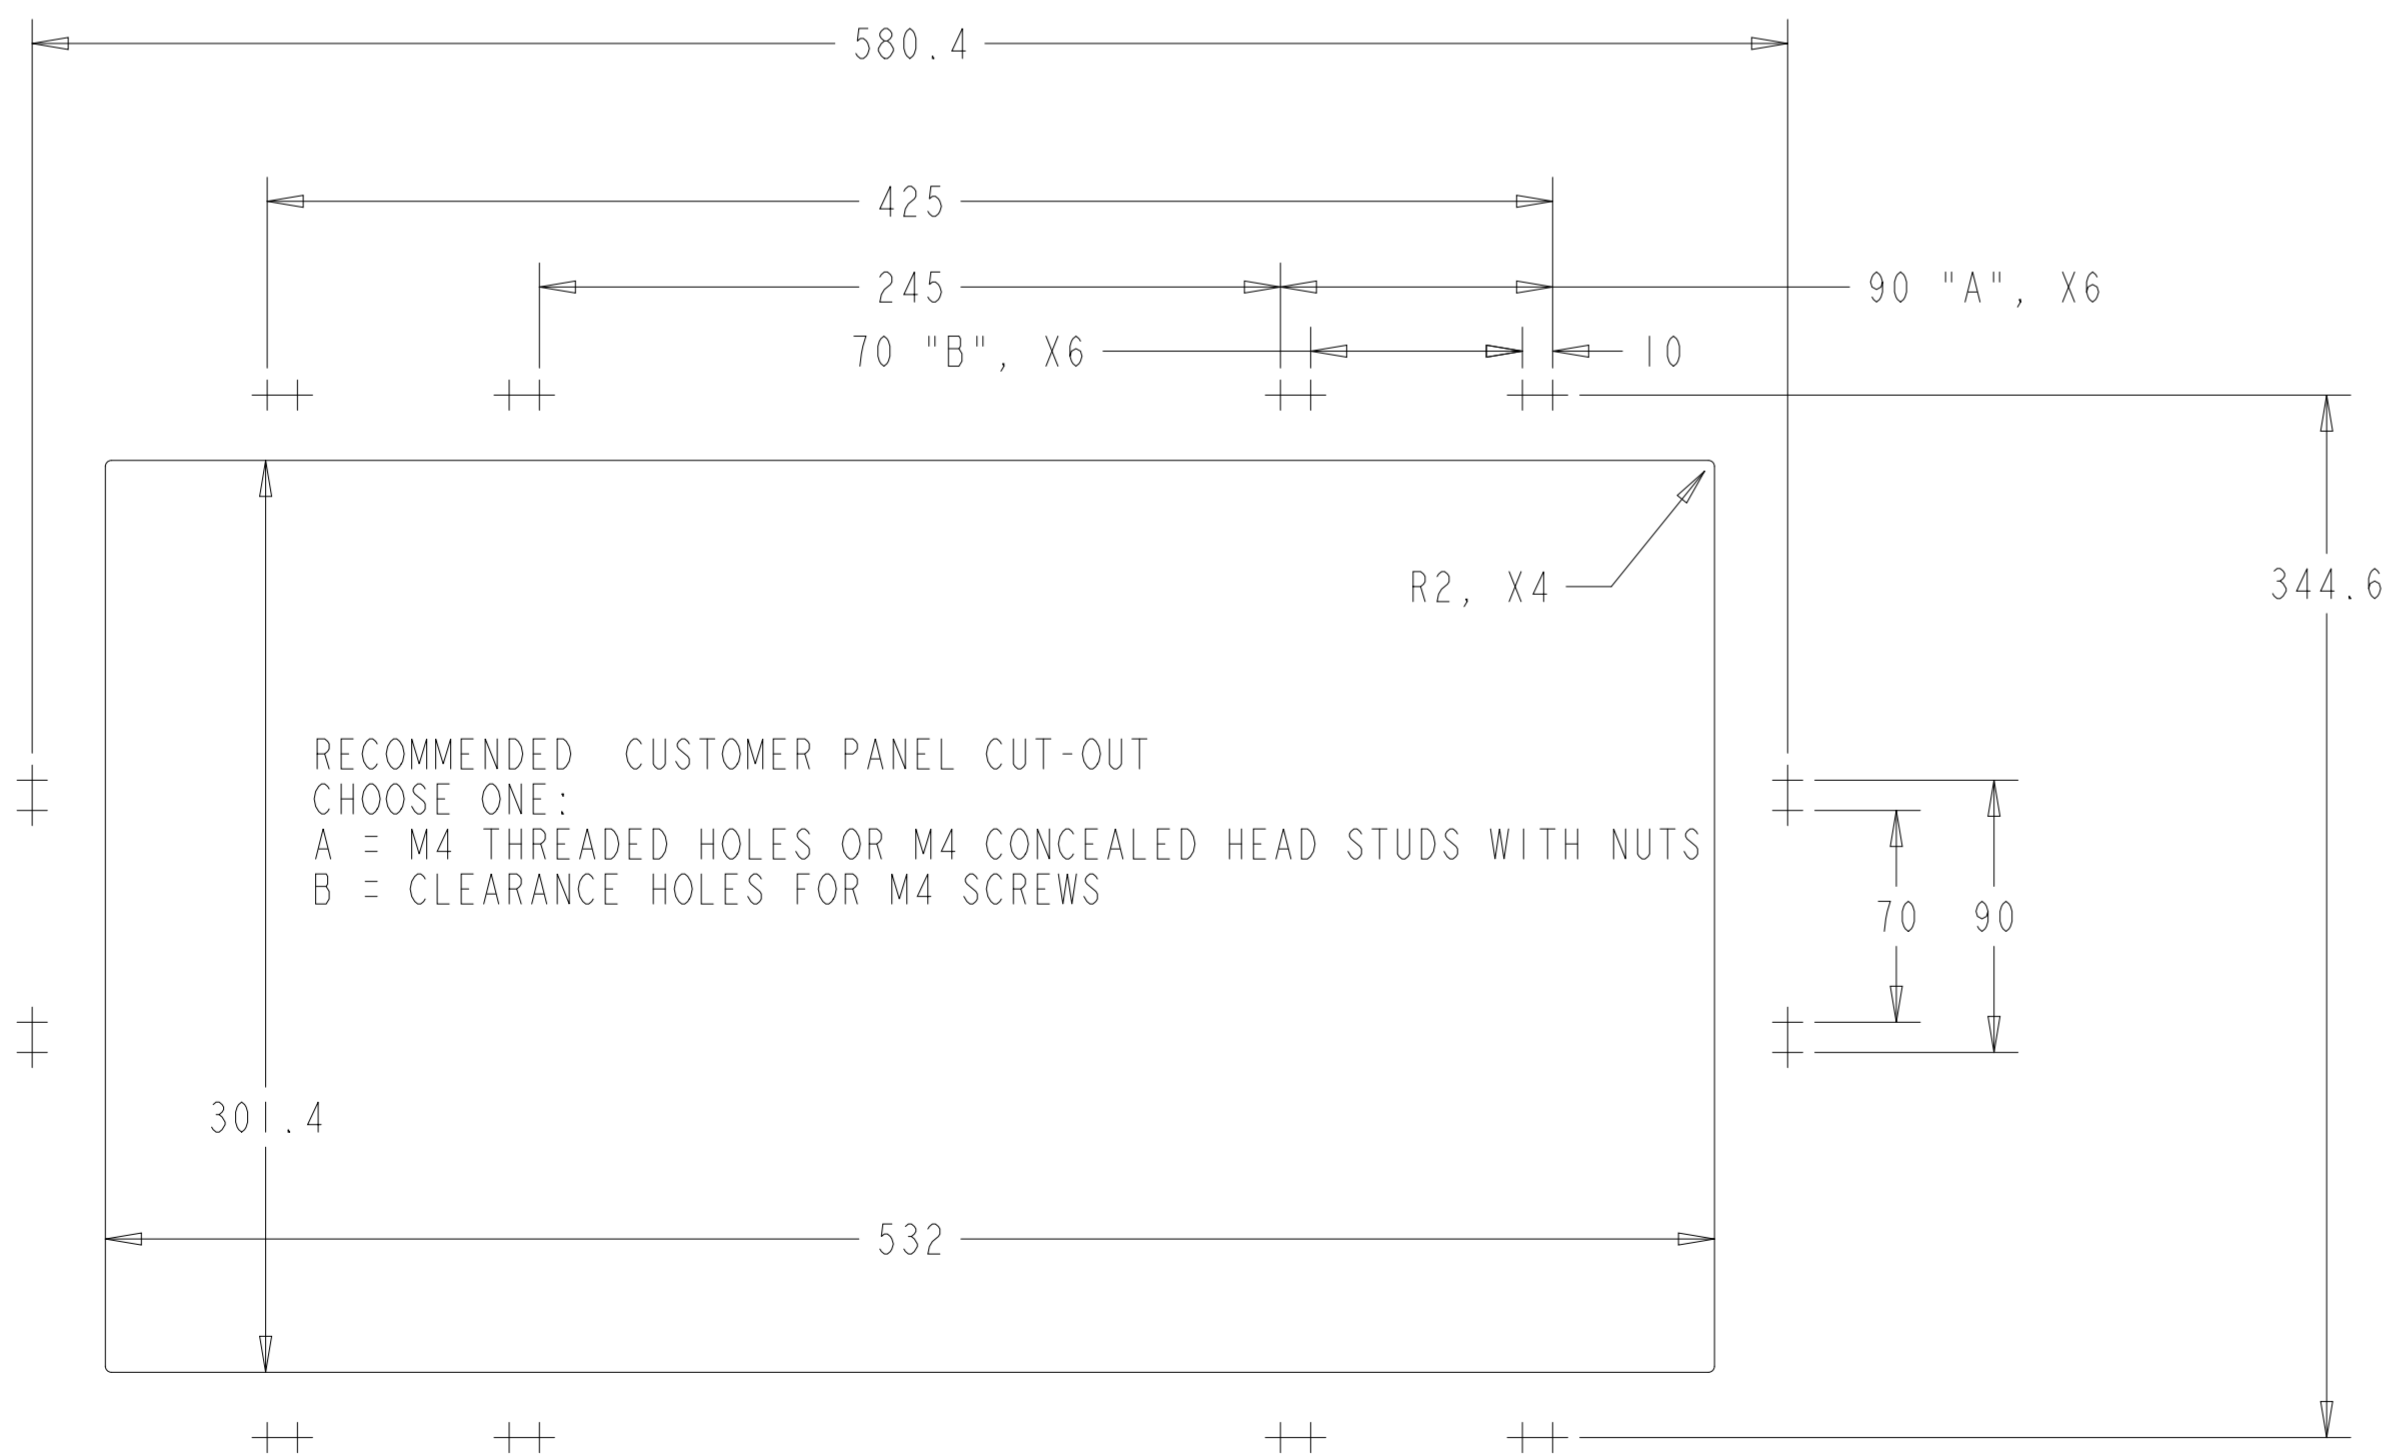

PROJECTED CAPACITIVE MODEL

PROJECTED CAPACITIVE MODEL

WITH FLUSH MOUNTING BRACKETS (6 SETS INCLUDED)  
 REPLACEMENT BRACKET KIT P/N E000879 AVAILABLE SEPARATELY

SECTION KIOSK-KIOSK  
 SCALE 2.000

DETAIL B  
 SCALE 0.600

INTELLITOUCH, ACCUTOUCH, AND SECURETOUCH MODEL

INTELLITOUCH, ACCUTOUCH, AND SECURETOUCH MODEL

WITH SIDE MOUNTING BRACKETS (6 INCLUDED)  
 REPLACEMENT BRACKET KIT P/N E000878 AVAILABLE SEPARATELY

OPTIONAL FRONT MOUNT BEZEL KIT - P/N E000880  
 FOR INTELLITOUCH, ACCUTOUCH, AND SECURETOUCH MODEL ONLY  
 ORDERED SEPARATELY, CUSTOMER ASSEMBLED

ZERO-BEZEL INTELLITOUCH MODEL

ZERO-BEZEL INTELLITOUCH MODEL

WITH FLUSH MOUNTING BRACKETS (6 SETS INCLUDED)  
 REPLACEMENT BRACKET KIT P/N E000879 AVAILABLE SEPARATELY

DETAIL D  
 SCALE 0.600