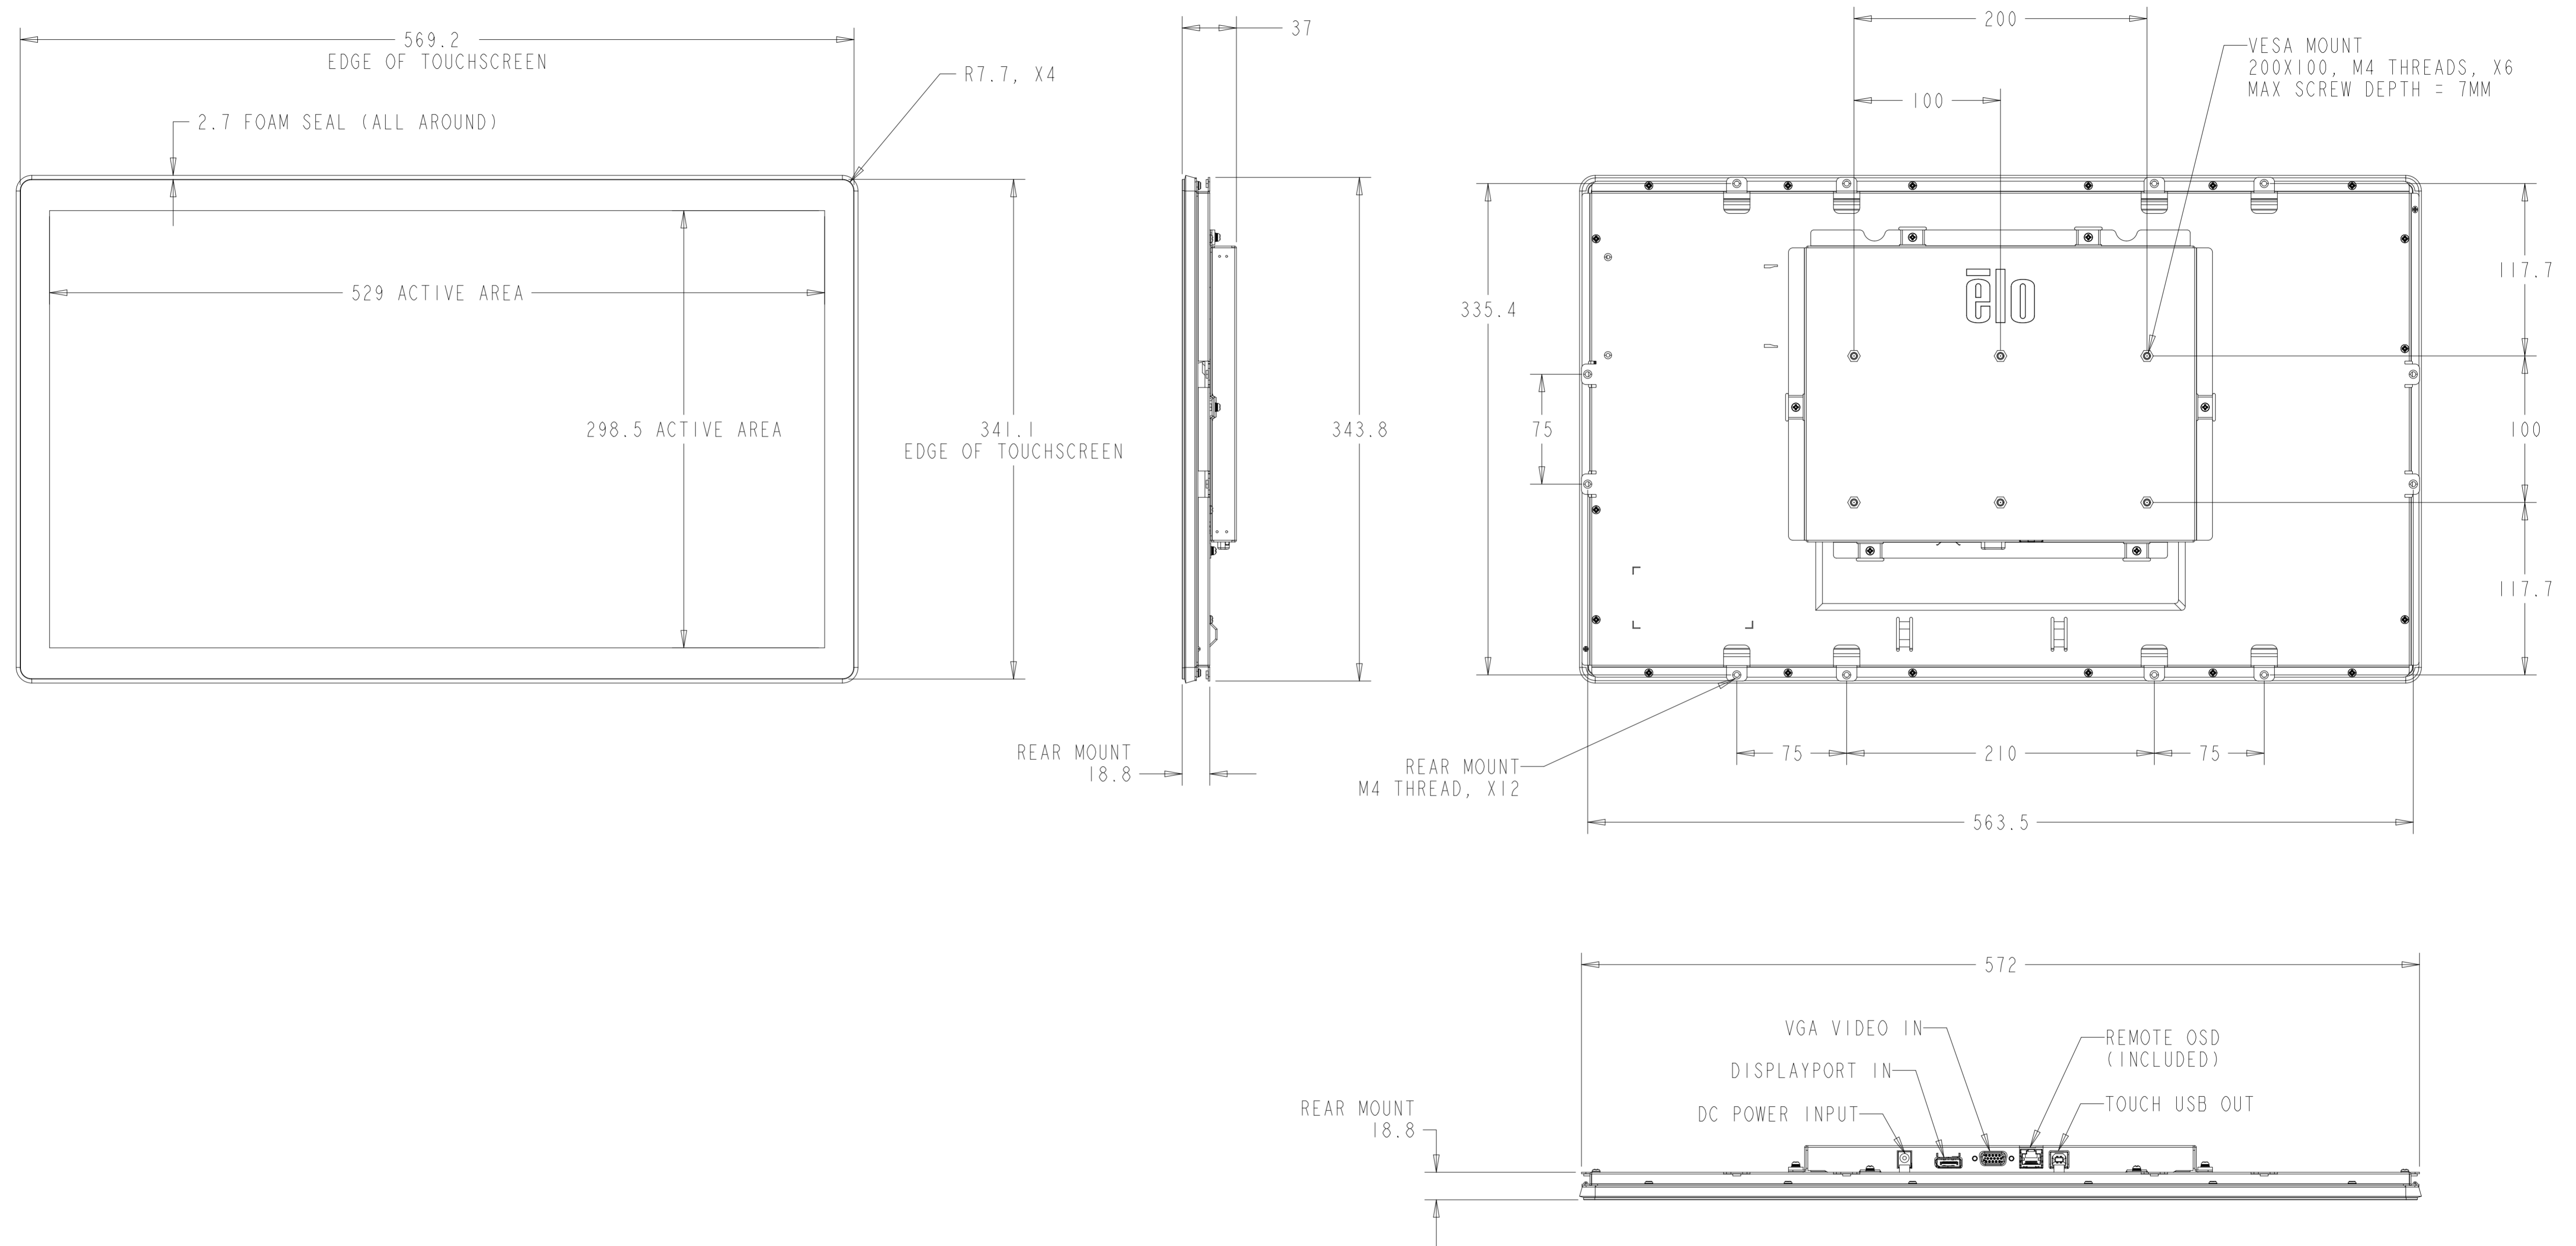

PROJECTED CAPACITIVE MODEL

PROJECTED CAPACITIVE MODEL

WITH FLUSH MOUNTING BRACKETS (6 SETS INCLUDED)  
 REPLACEMENT BRACKET KIT P/N E000879 AVAILABLE SEPARATELY

SECTION KIOSK-KIOSK  
 SCALE 2.000

DETAIL B  
 SCALE 0.600

INTELLITOUCH, ACCUTOUCH, AND SECURETOUCH MODEL

INTELLITOUCH, ACCUTOUCH, AND SECURETOUCH MODEL

WITH SIDE MOUNTING BRACKETS (6 INCLUDED)  
 REPLACEMENT BRACKET KIT P/N E000878 AVAILABLE SEPARATELY

OPTIONAL FRONT MOUNT BEZEL KIT - P/N E000880  
 FOR INTELLITOUCH, ACCUTOUCH, AND SECURETOUCH MODEL ONLY  
 ORDERED SEPARATELY, CUSTOMER ASSEMBLED

ZERO-BEZEL INTELLITOUCH MODEL

ZERO-BEZEL INTELLITOUCH MODEL

WITH FLUSH MOUNTING BRACKETS (6 SETS INCLUDED)  
 REPLACEMENT BRACKET KIT P/N E000879 AVAILABLE SEPARATELY

DETAIL D  
 SCALE 0.600