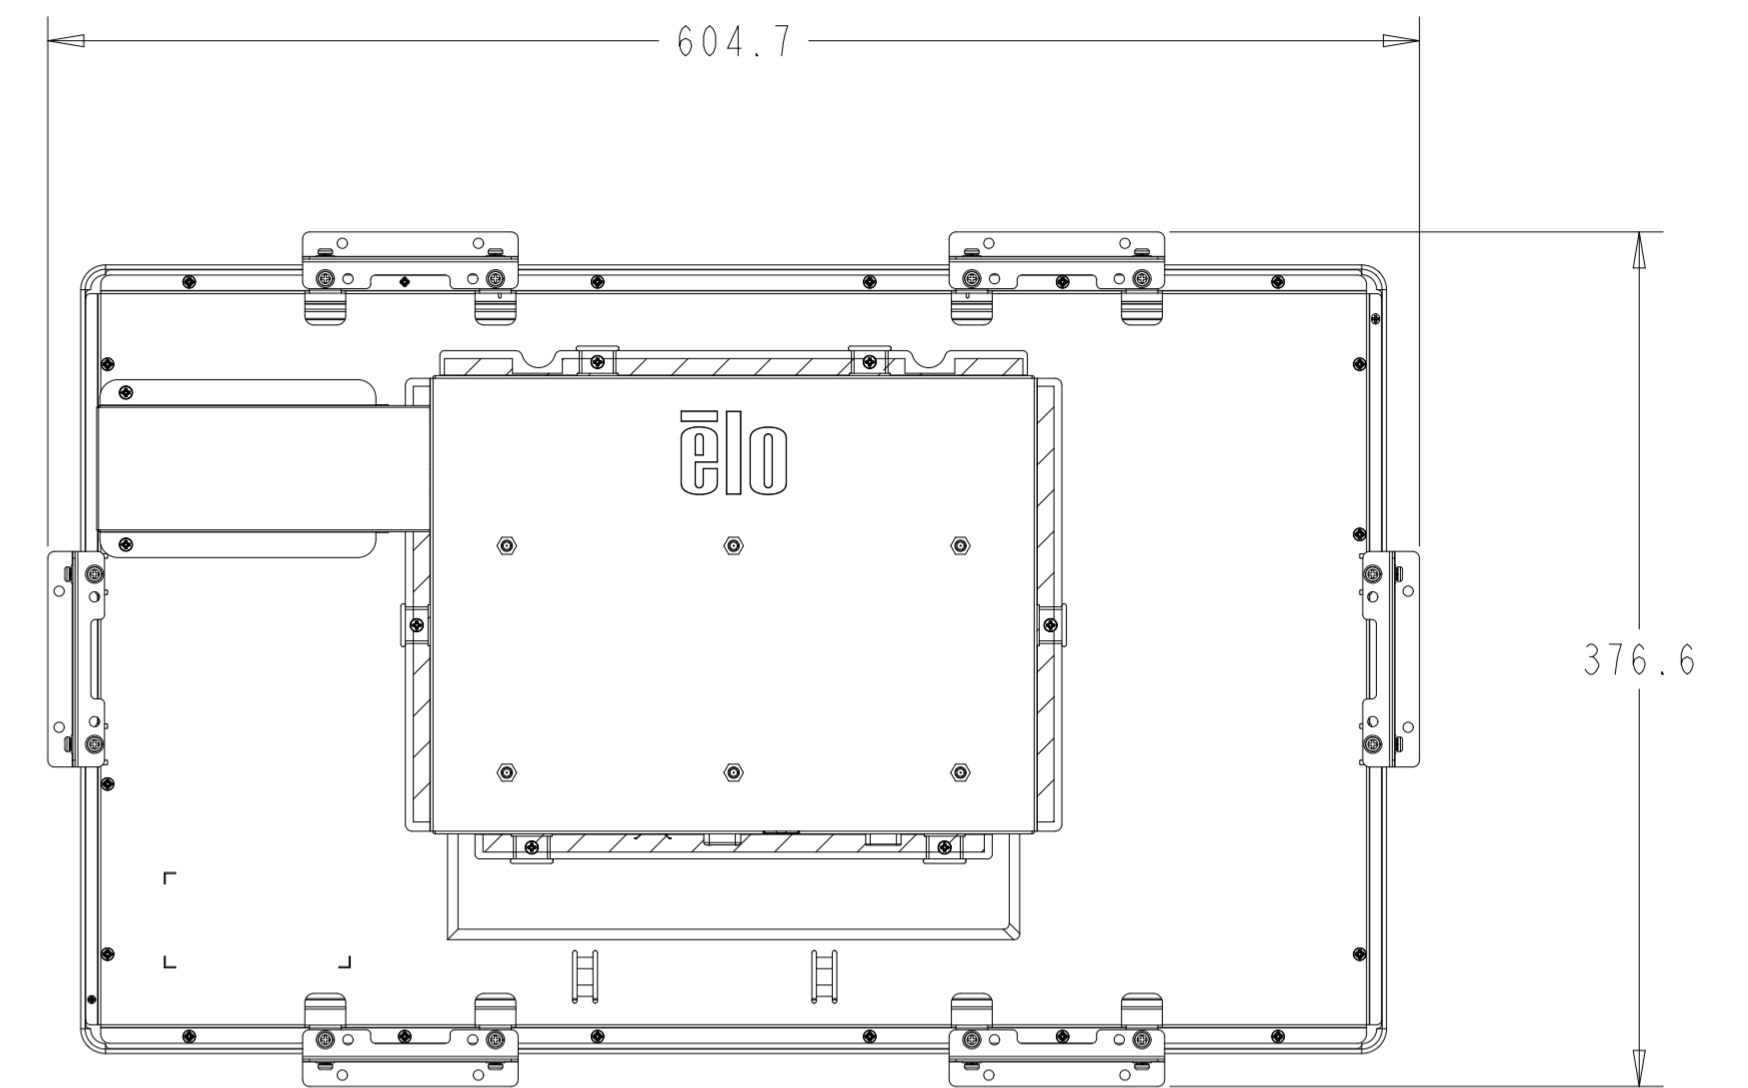

INTELLITOUCH, ACCUTOUCH, AND SECURETOUCH MODEL

INTELLITOUCH, ACCUTOUCH, AND SECURETOUCH MODEL

WITH SIDE MOUNTING BRACKETS (6 INCLUDED)  
 REPLACEMENT BRACKET KIT P/N E000878 AVAILABLE SEPARATELY

OPTIONAL FRONT MOUNT BEZEL KIT - P/N E000880  
 FOR INTELLITOUCH, ACCUTOUCH, AND SECURETOUCH MODEL ONLY  
 ORDERED SEPARATELY, CUSTOMER ASSEMBLED

ZERO-BEZEL INTELLITOUCH MODEL

ZERO-BEZEL INTELLITOUCH MODEL

WITH FLUSH MOUNTING BRACKETS (6 SETS INCLUDED)  
 REPLACEMENT BRACKET KIT P/N E000879 AVAILABLE SEPARATELY

DETAIL D  
 SCALE 0.600