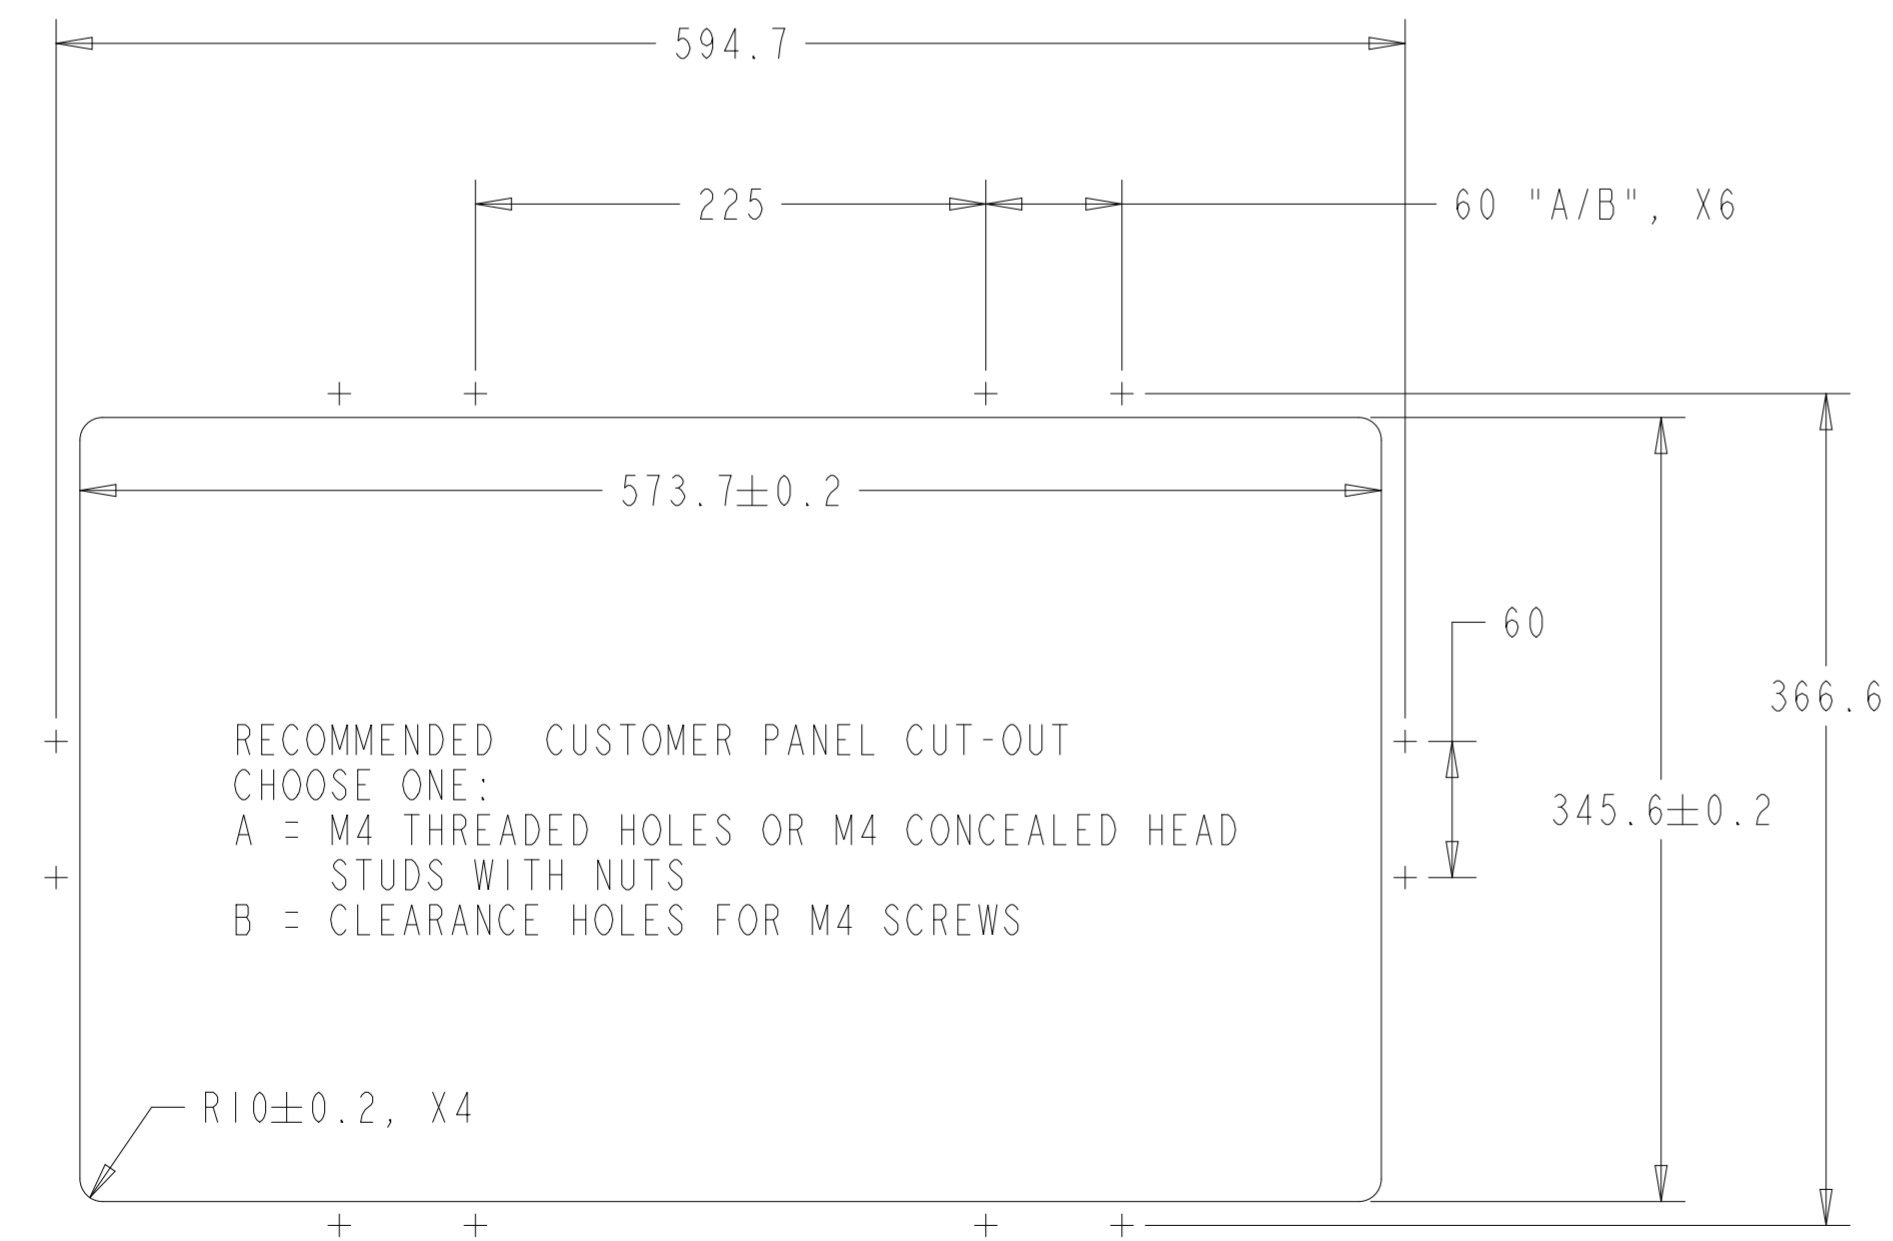

INTELLITOUCH, ACCUTOUCH, AND SECURETOUCH MODEL

INTELLITOUCH, ACCUTOUCH, AND SECURETOUCH MODEL

WITH SIDE MOUNTING BRACKETS (6 INCLUDED)  
 REPLACEMENT BRACKET KIT P/N E000878 AVAILABLE SEPARATELY

OPTIONAL FRONT MOUNT BEZEL KIT - P/N E000880  
 FOR INTELLITOUCH, ACCUTOUCH, AND SECURETOUCH MODEL ONLY  
 ORDERED SEPARATELY, CUSTOMER ASSEMBLED

ZERO-BEZEL INTELLITOUCH MODEL

ZERO-BEZEL INTELLITOUCH MODEL

WITH FLUSH MOUNTING BRACKETS (6 SETS INCLUDED)  
 REPLACEMENT BRACKET KIT P/N E000879 AVAILABLE SEPARATELY

DETAIL D  
 SCALE 0.600