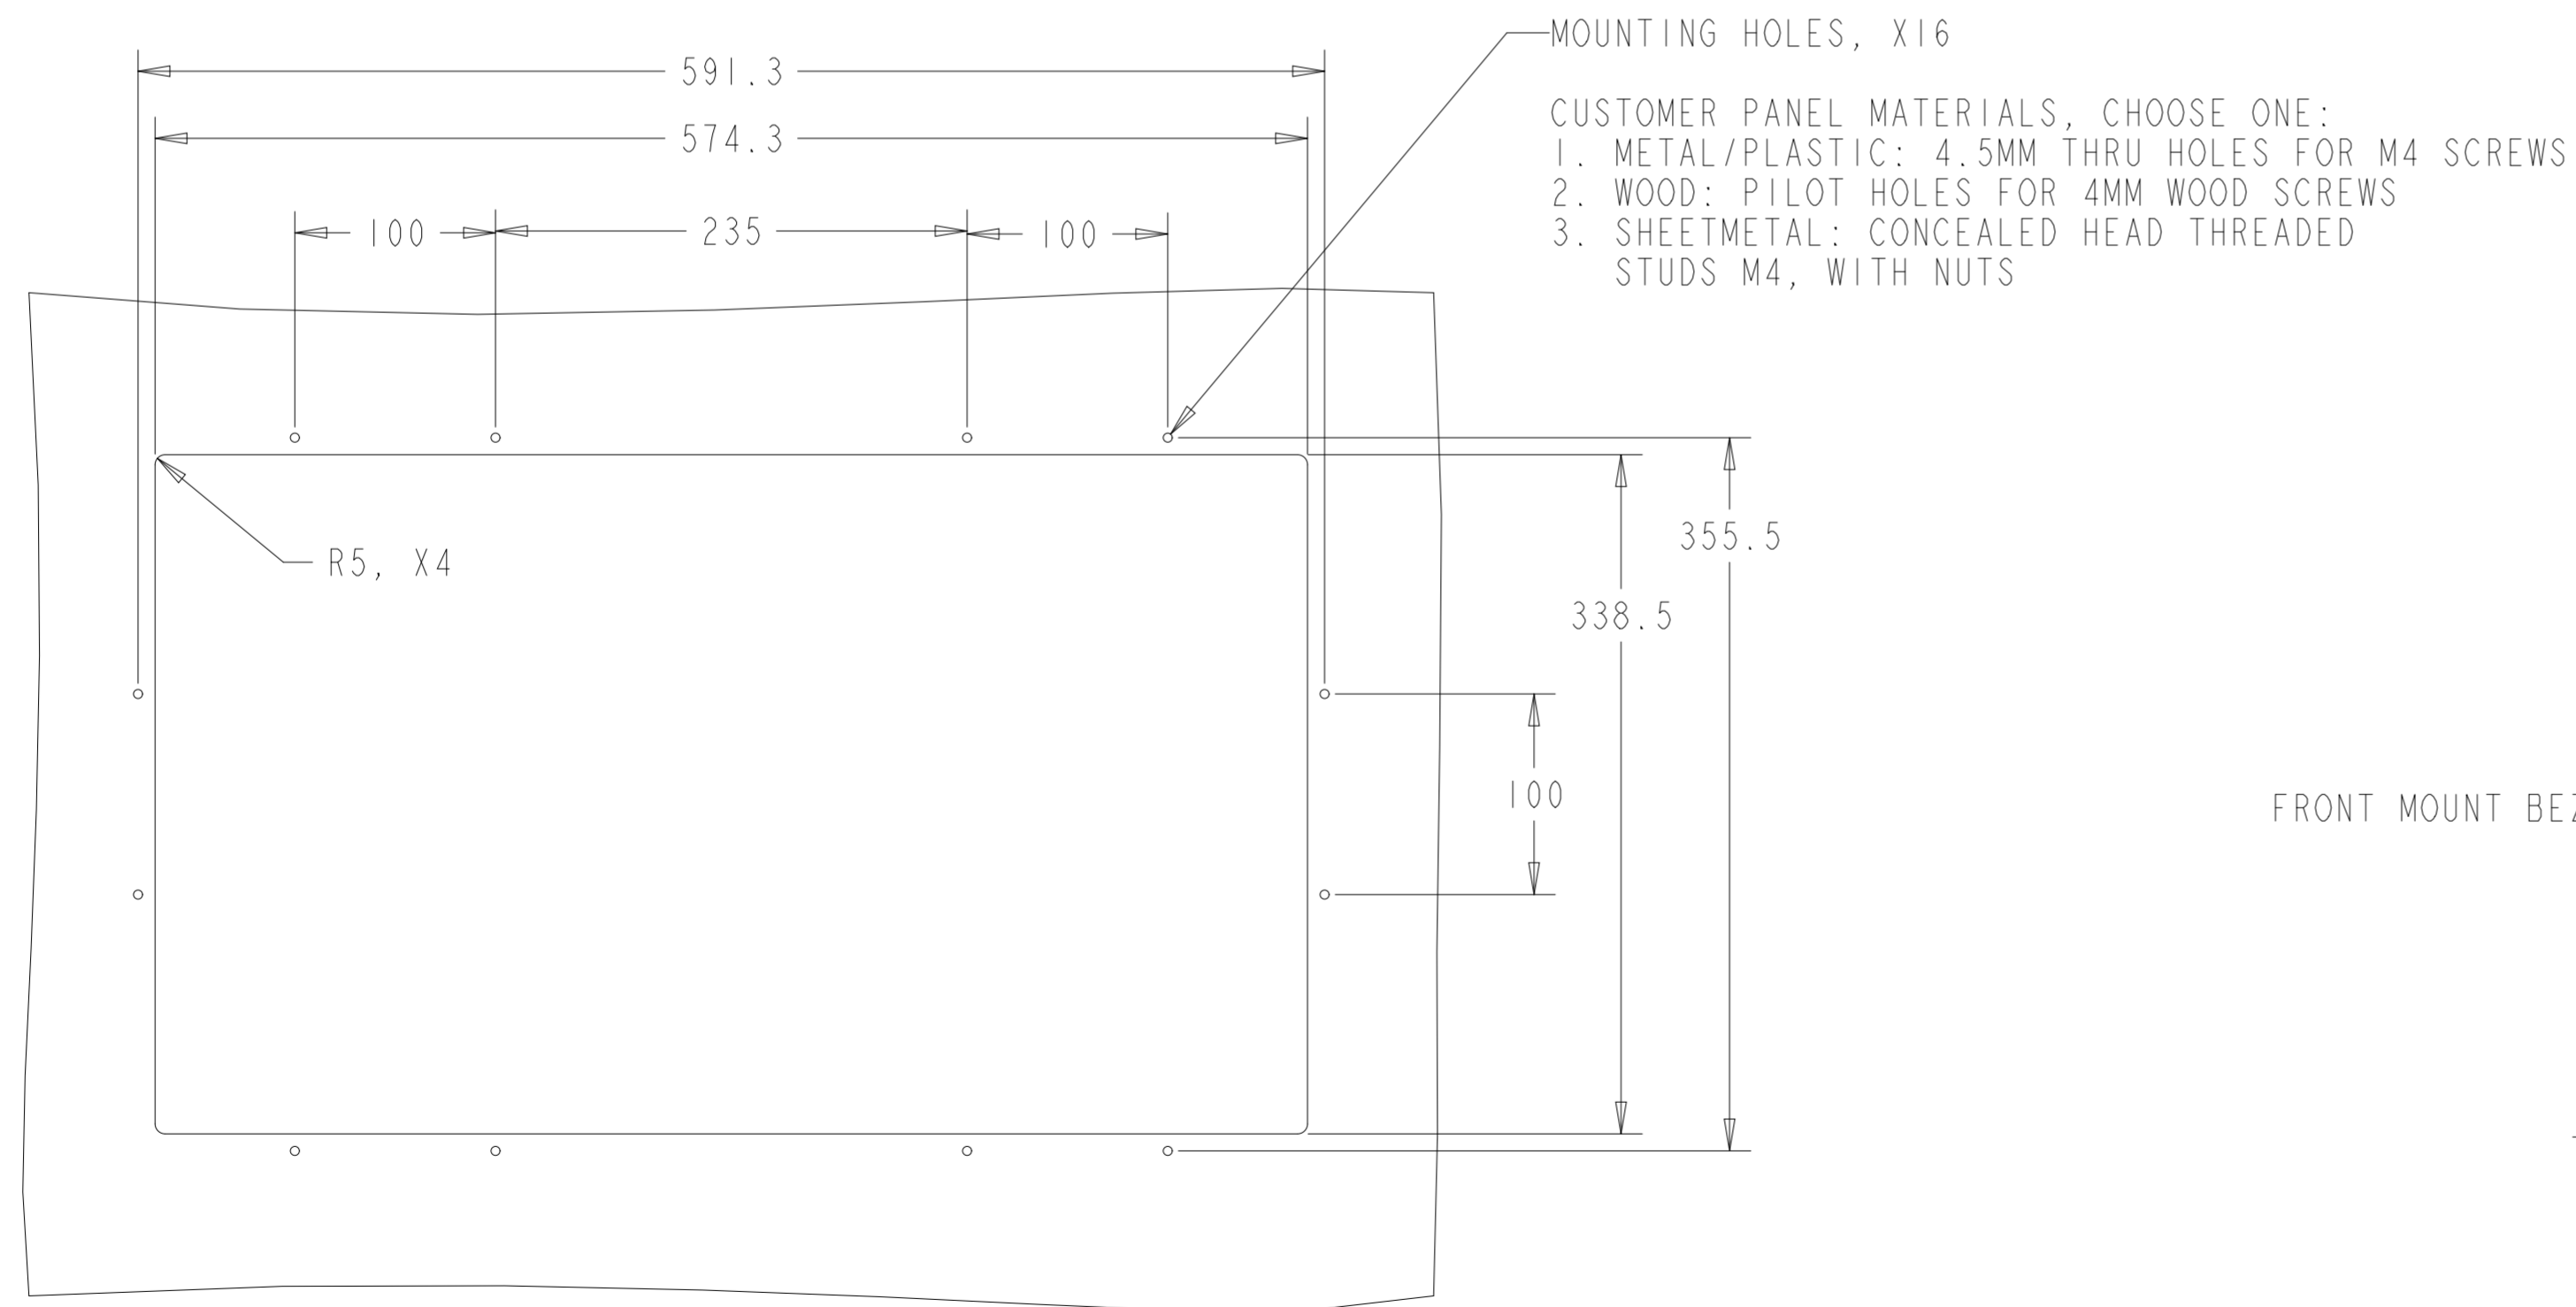

ZERO-BEZEL INTELLITOUCH MODEL

ZERO-BEZEL INTELLITOUCH MODEL

WITH FLUSH MOUNTING BRACKETS (6 SETS INCLUDED)  
 REPLACEMENT BRACKET KIT P/N E000879 AVAILABLE SEPARATELY

DETAIL D  
 SCALE 0.600