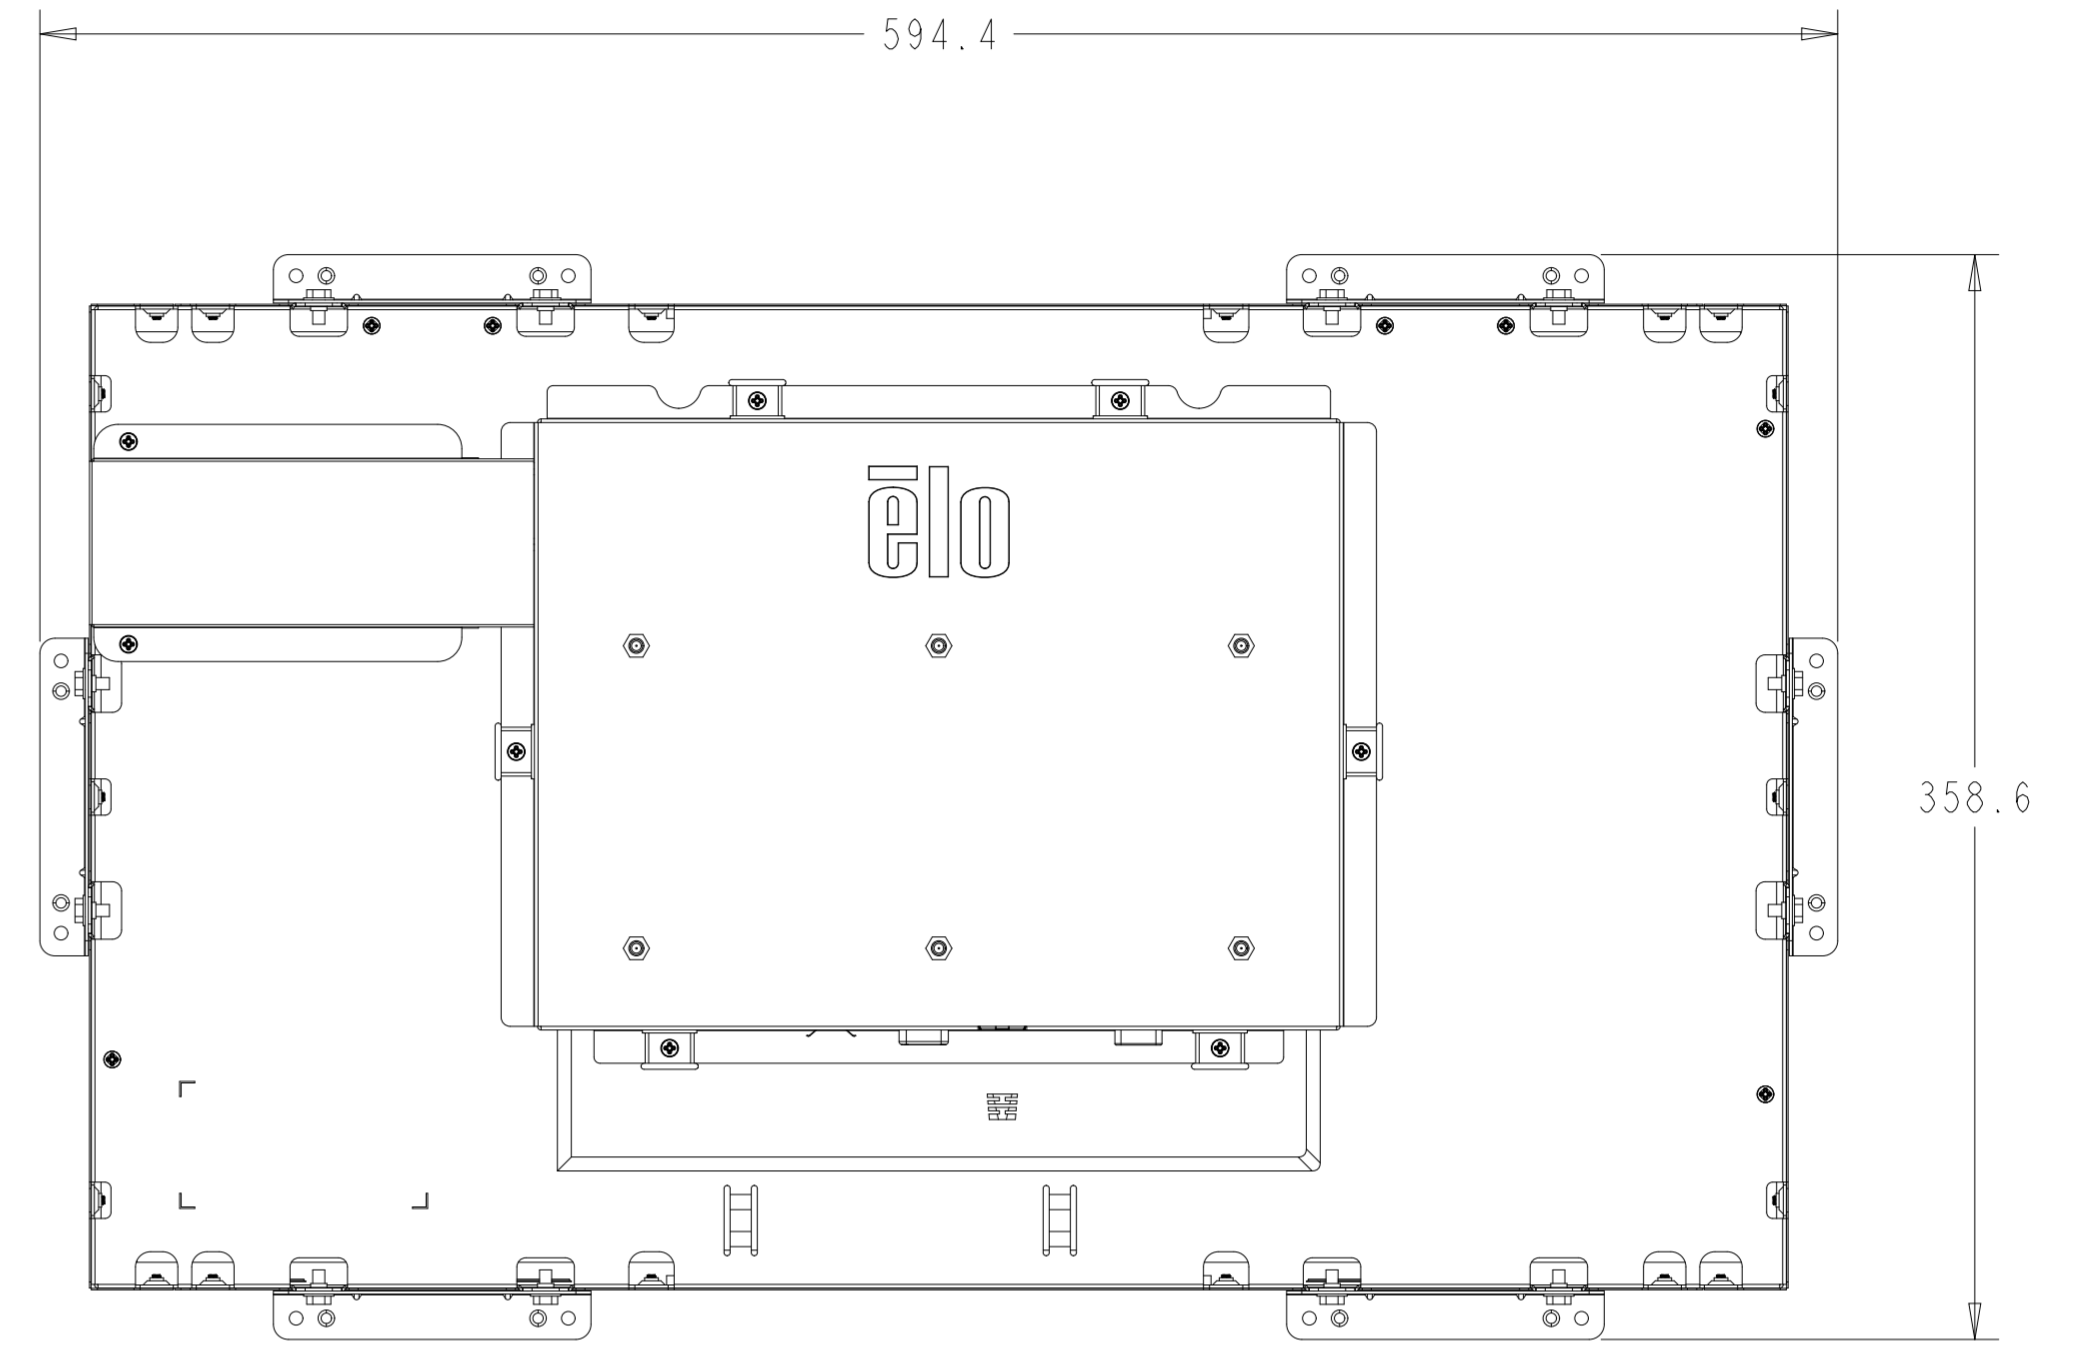

PROJECTED CAPACITIVE MODEL

PROJECTED CAPACITIVE MODEL

WITH FLUSH MOUNTING BRACKETS (6 SETS INCLUDED)  
 REPLACEMENT BRACKET KIT P/N E000879 AVAILABLE SEPARATELY

SECTION KIOSK-KIOSK  
 SCALE 2.000

DETAIL B  
 SCALE 0.600

INTELLITOUCH, ACCUTOUCH, AND SECURETOUCH MODEL

INTELLITOUCH, ACCUTOUCH, AND SECURETOUCH MODEL

WITH SIDE MOUNTING BRACKETS (6 INCLUDED)  
 REPLACEMENT BRACKET KIT P/N E000878 AVAILABLE SEPARATELY

OPTIONAL FRONT MOUNT BEZEL KIT - P/N E000880  
 FOR INTELLITOUCH, ACCUTOUCH, AND SECURETOUCH MODEL ONLY  
 ORDERED SEPARATELY, CUSTOMER ASSEMBLED

ZERO-BEZEL INTELLITOUCH MODEL

ZERO-BEZEL INTELLITOUCH MODEL

WITH FLUSH MOUNTING BRACKETS (6 SETS INCLUDED)  
 REPLACEMENT BRACKET KIT P/N E000879 AVAILABLE SEPARATELY

DETAIL D  
 SCALE 0.600