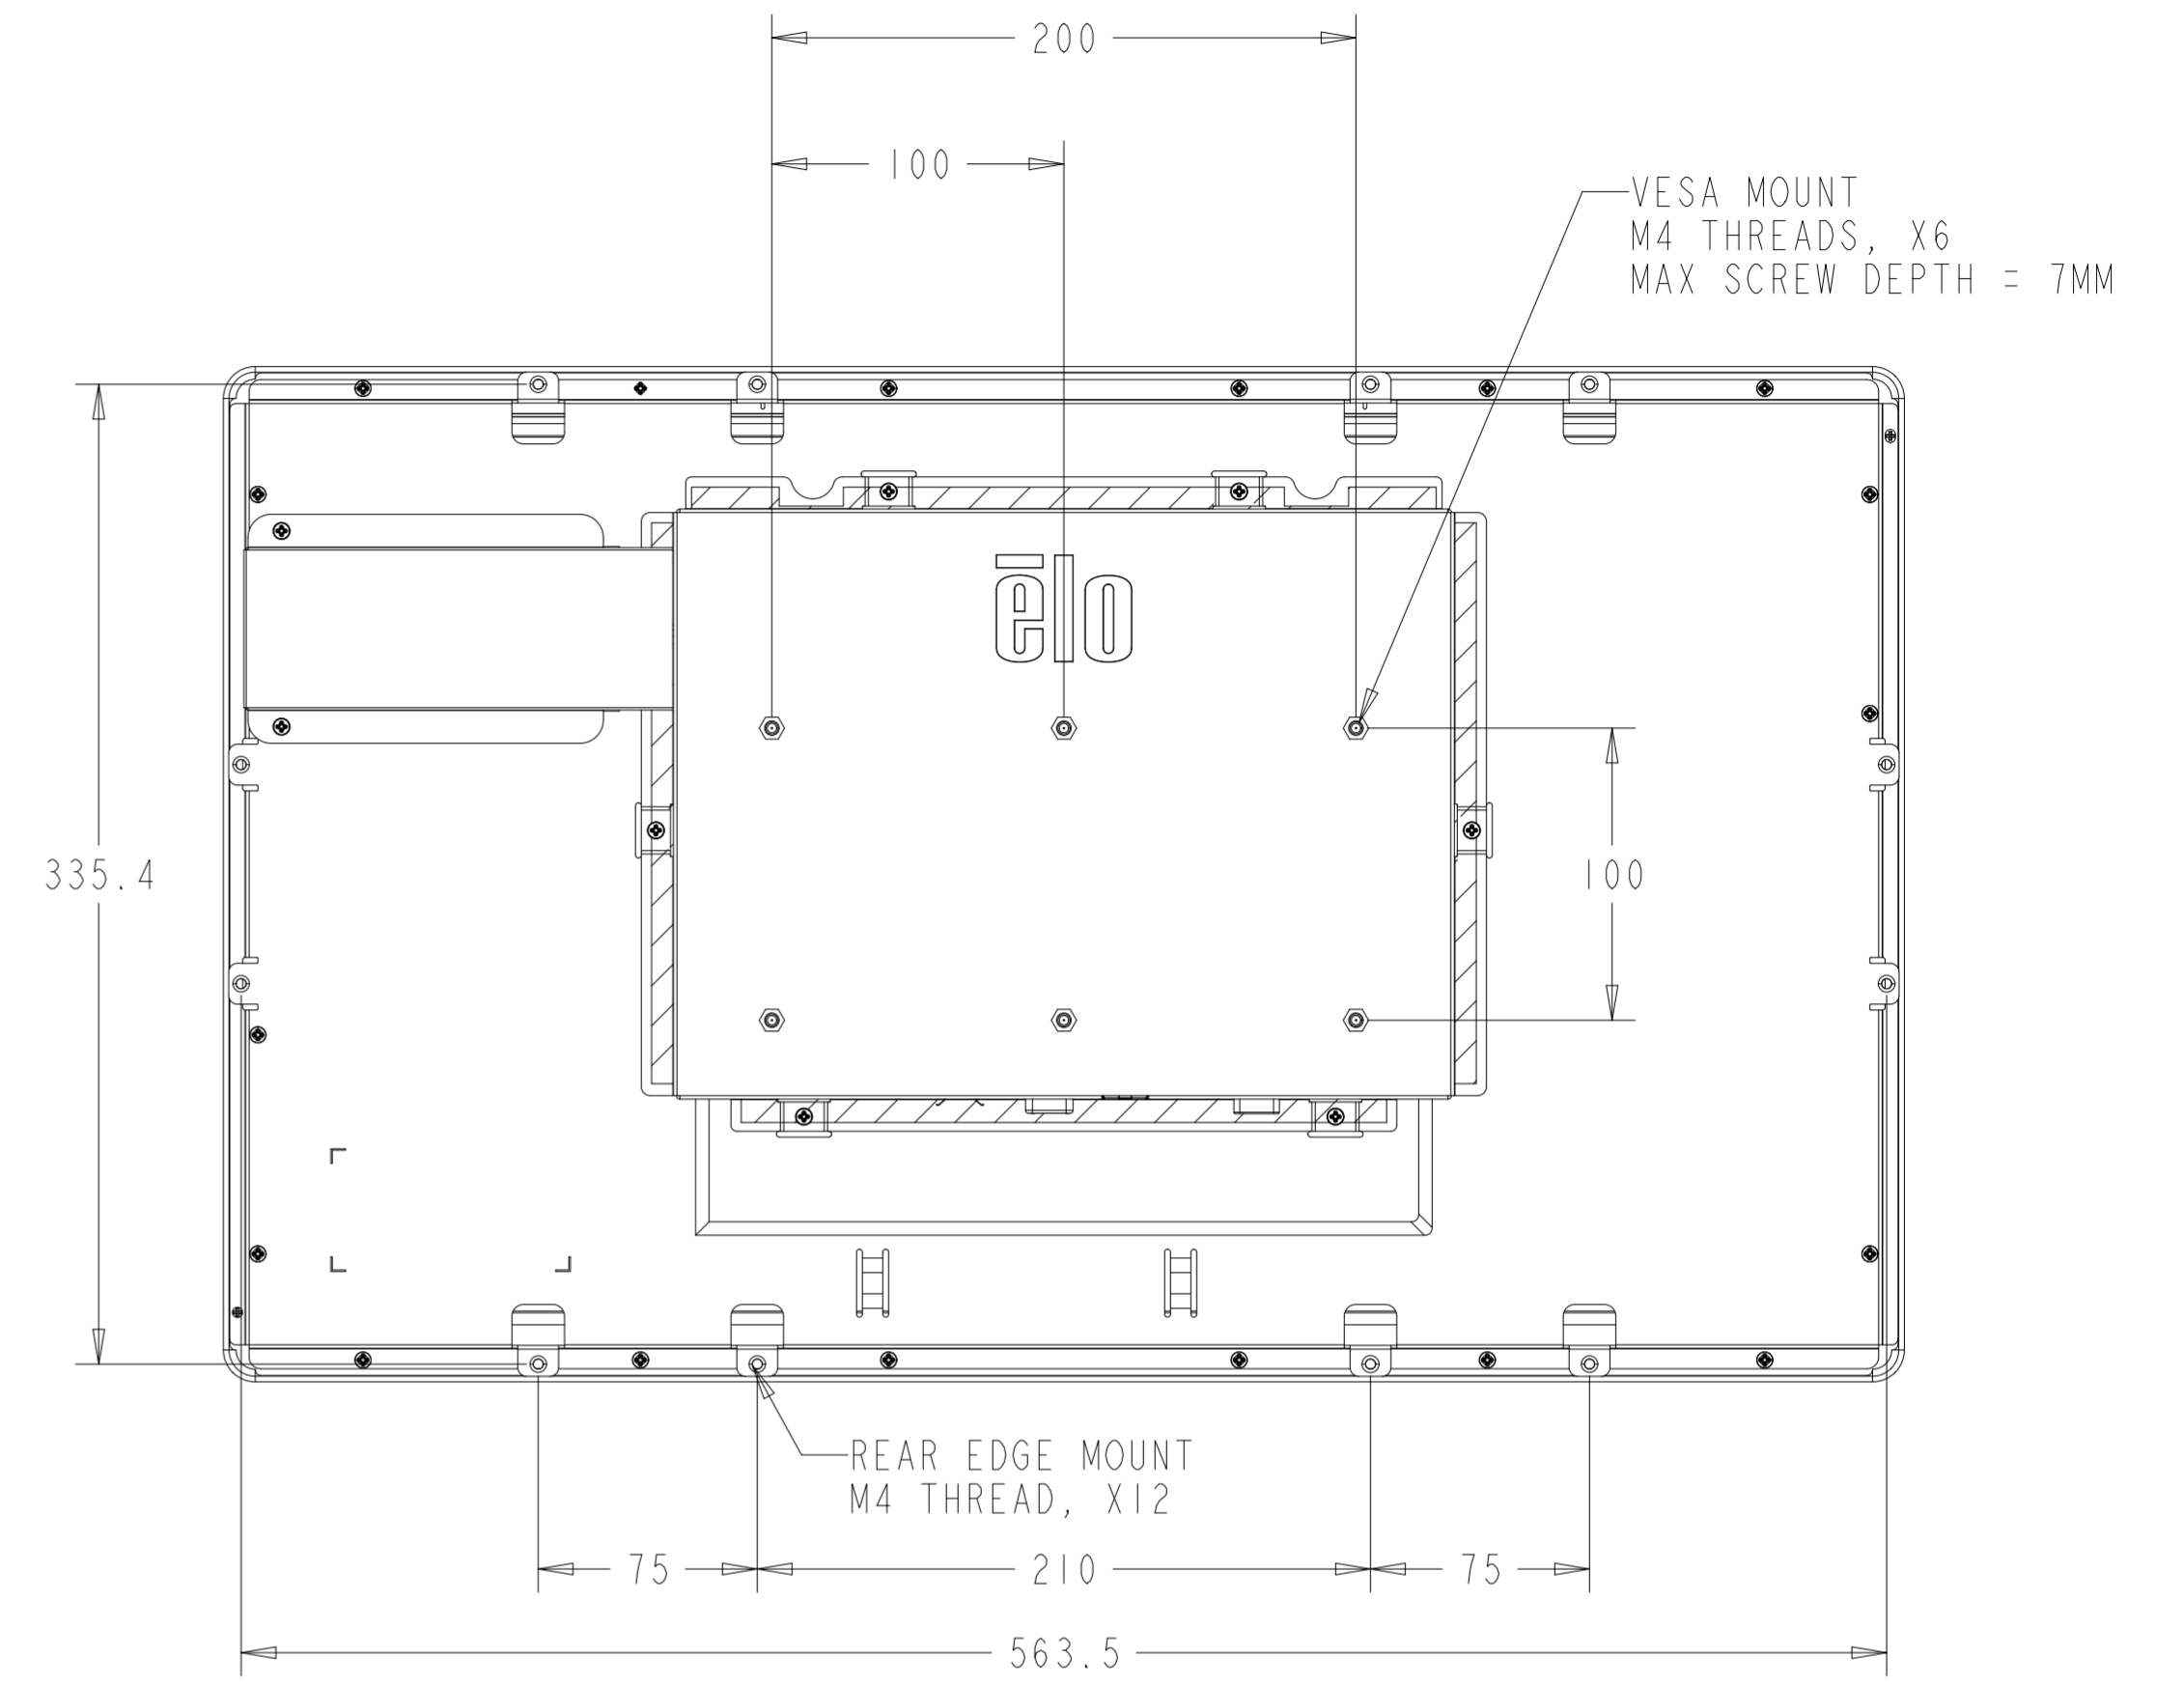

INTELLITOUCH, ACCUTOUCH, AND SECURETOUCH MODEL

INTELLITOUCH, ACCUTOUCH, AND SECURETOUCH MODEL

WITH SIDE MOUNTING BRACKETS (6 INCLUDED)  
 REPLACEMENT BRACKET KIT P/N E000878 AVAILABLE SEPARATELY

OPTIONAL FRONT MOUNT BEZEL KIT - P/N E000880  
 FOR INTELLITOUCH, ACCUTOUCH, AND SECURETOUCH MODEL ONLY  
 ORDERED SEPARATELY, CUSTOMER ASSEMBLED

ZERO-BEZEL INTELLITOUCH MODEL

ZERO-BEZEL INTELLITOUCH MODEL

WITH FLUSH MOUNTING BRACKETS (6 SETS INCLUDED)  
 REPLACEMENT BRACKET KIT P/N E000879 AVAILABLE SEPARATELY

DETAIL D  
 SCALE 0.600