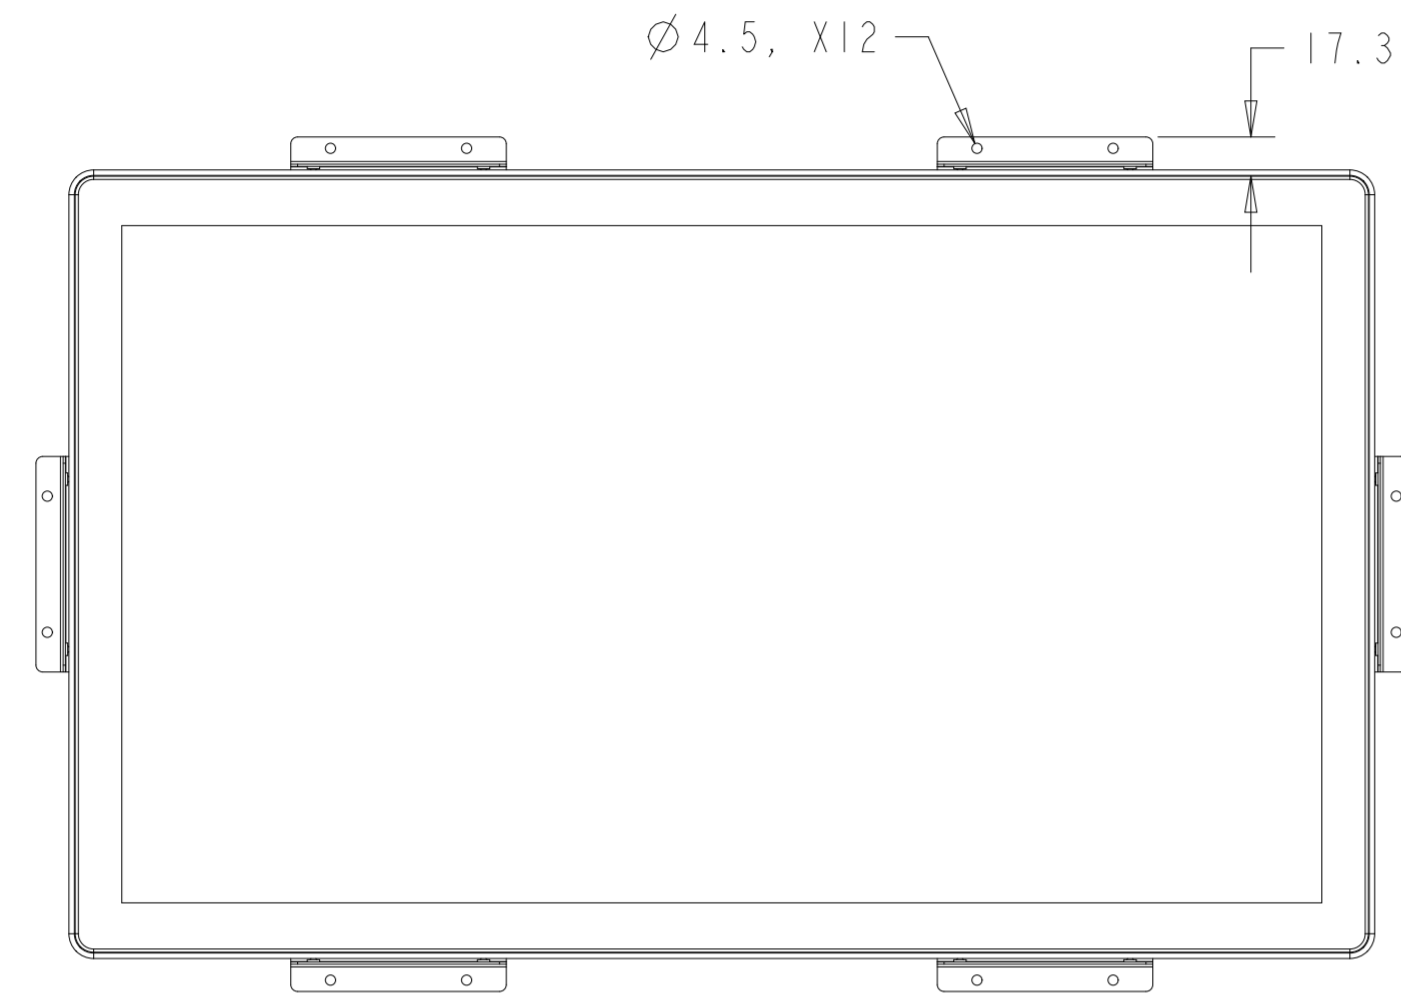

ZERO-BEZEL INTELLITOUCH MODEL

WITH FLUSH MOUNTING BRACKETS (6 SETS INCLUDED)
REPLACEMENT BRACKET KIT P/N E000879 AVAILABLE SEPARATELY