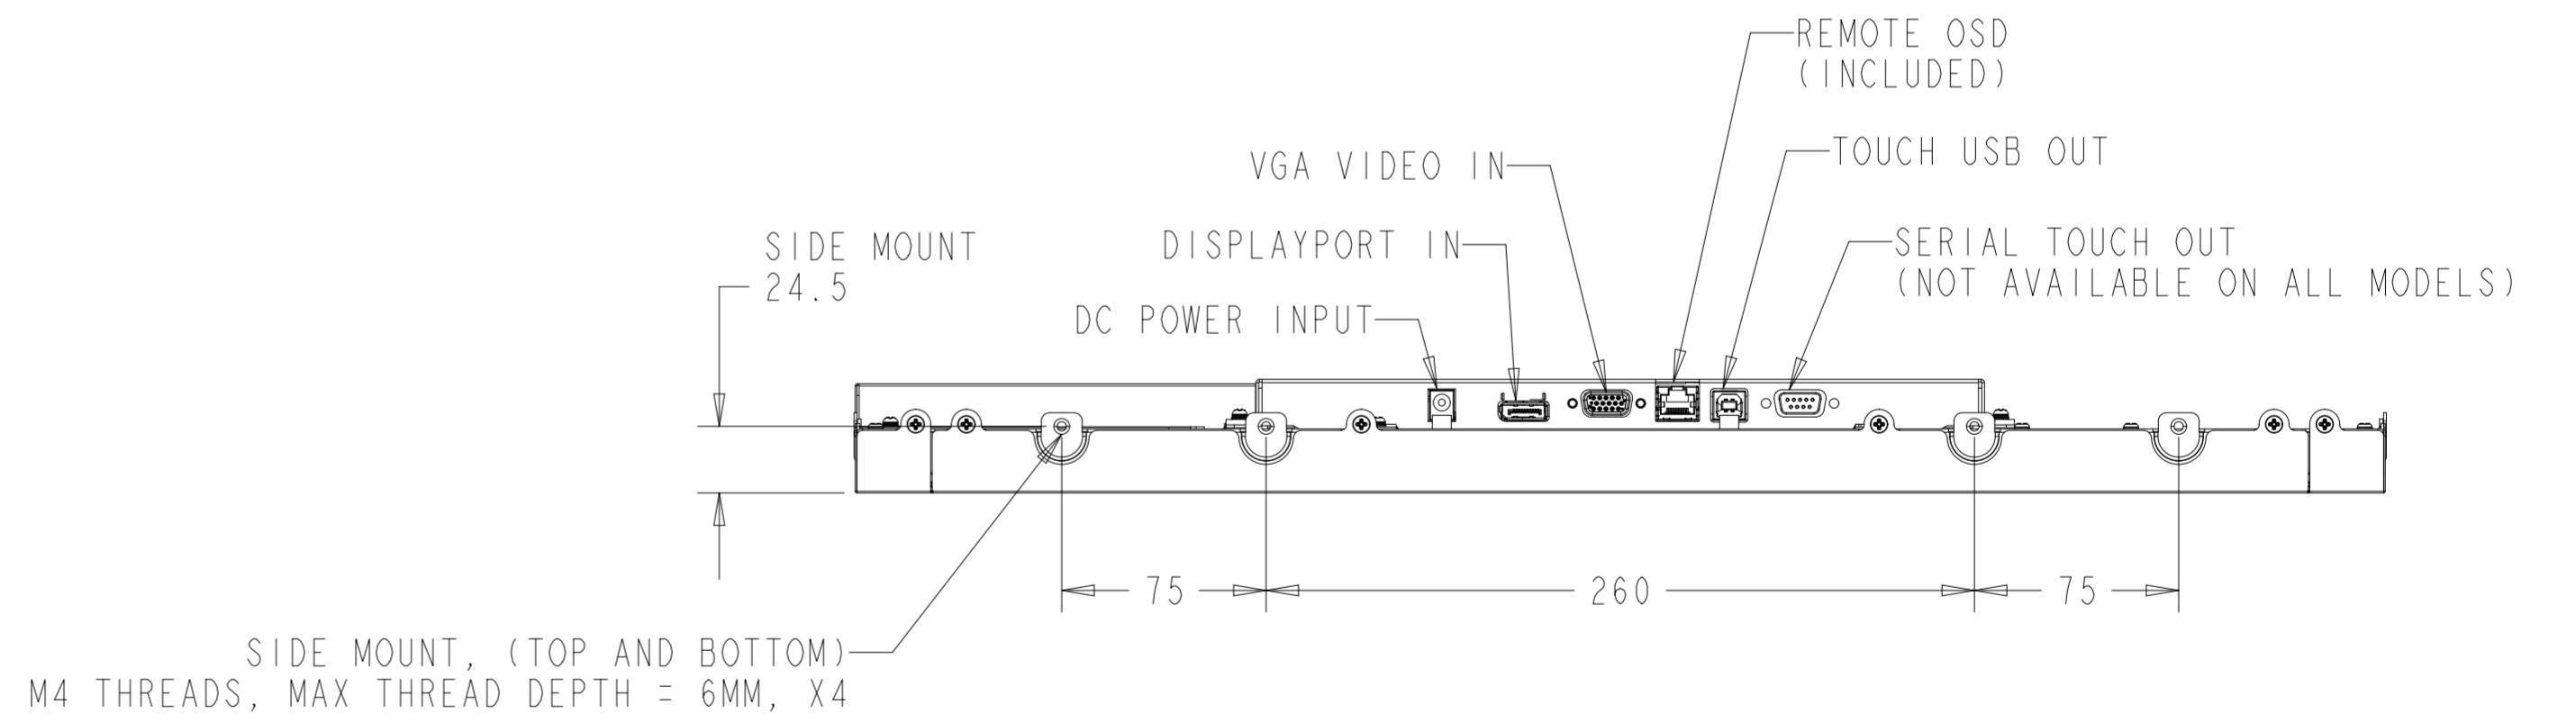

PROJECTED CAPACITIVE MODEL

PROJECTED CAPACITIVE MODEL

WITH FLUSH MOUNTING BRACKETS (6 SETS INCLUDED)  
 REPLACEMENT BRACKET KIT P/N E000879 AVAILABLE SEPARATELY

SECTION KIOSK-KIOSK  
 SCALE 2.000

DETAIL B  
 SCALE 0.600

INTELLITOUCH, ACCUTOUCH, AND SECURETOUCH MODEL

INTELLITOUCH, ACCUTOUCH, AND SECURETOUCH MODEL

WITH SIDE MOUNTING BRACKETS (6 INCLUDED)  
 REPLACEMENT BRACKET KIT P/N E000878 AVAILABLE SEPARATELY

OPTIONAL FRONT MOUNT BEZEL KIT - P/N E000880  
 FOR INTELLITOUCH, ACCUTOUCH, AND SECURETOUCH MODEL ONLY  
 ORDERED SEPARATELY, CUSTOMER ASSEMBLED

ZERO-BEZEL INTELLITOUCH MODEL

ZERO-BEZEL INTELLITOUCH MODEL

WITH FLUSH MOUNTING BRACKETS (6 SETS INCLUDED)  
 REPLACEMENT BRACKET KIT P/N E000879 AVAILABLE SEPARATELY

DETAIL D  
 SCALE 0.600