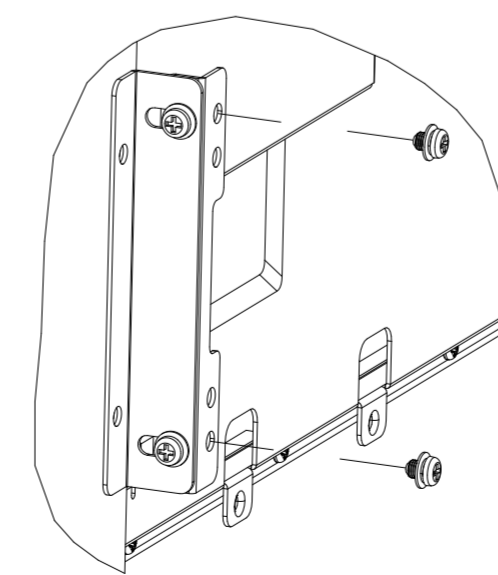

PROJECTED CAPACITIVE MODEL

PROJECTED CAPACITIVE MODEL

WITH FLUSH MOUNTING BRACKETS (6 SETS INCLUDED)  
 REPLACEMENT BRACKET KIT P/N E000879 AVAILABLE SEPARATELY

SECTION KIOSK-KIOSK  
 SCALE 2.000

DETAIL B  
 SCALE 0.600

INTELLITOUCH, ACCUTOUCH, AND SECURETOUCH MODEL

INTELLITOUCH, ACCUTOUCH, AND SECURETOUCH MODEL

WITH SIDE MOUNTING BRACKETS (6 INCLUDED)  
 REPLACEMENT BRACKET KIT P/N E000878 AVAILABLE SEPARATELY

OPTIONAL FRONT MOUNT BEZEL KIT - P/N E000880  
 FOR INTELLITOUCH, ACCUTOUCH, AND SECURETOUCH MODEL ONLY  
 ORDERED SEPARATELY, CUSTOMER ASSEMBLED

ZERO-BEZEL INTELLITOUCH MODEL

ZERO-BEZEL INTELLITOUCH MODEL

WITH FLUSH MOUNTING BRACKETS (6 SETS INCLUDED)  
 REPLACEMENT BRACKET KIT P/N E000879 AVAILABLE SEPARATELY

DETAIL D  
 SCALE 0.600