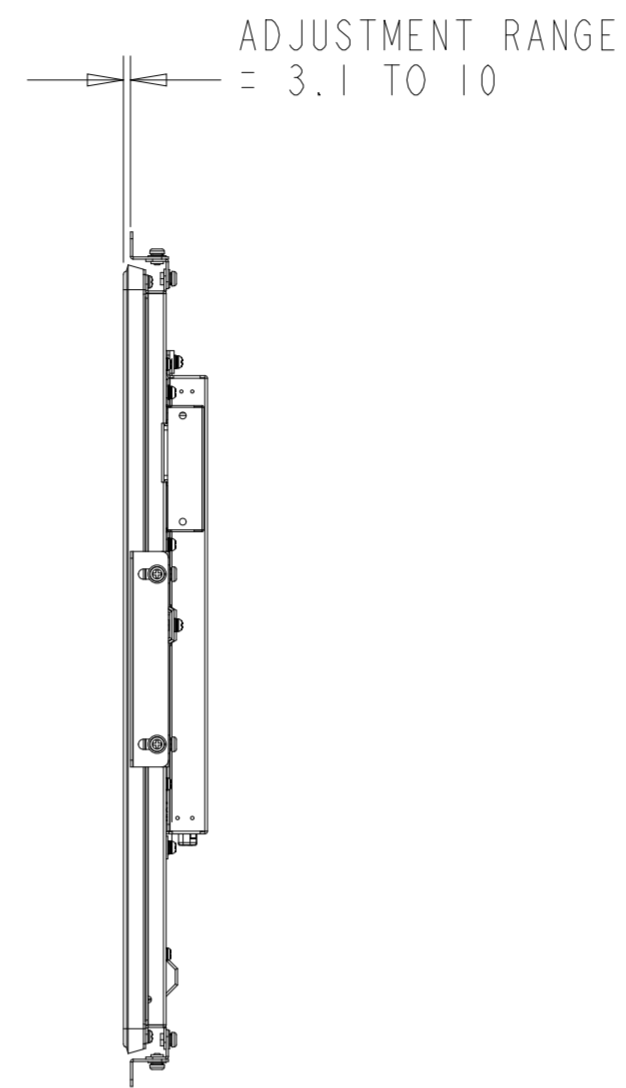

PROJECTED CAPACITIVE MODEL

PROJECTED CAPACITIVE MODEL

WITH FLUSH MOUNTING BRACKETS (6 SETS INCLUDED)  
 REPLACEMENT BRACKET KIT P/N E000879 AVAILABLE SEPARATELY

SECTION KIOSK-KIOSK  
 SCALE 2.000

DETAIL B  
 SCALE 0.600

INTELLITOUCH, ACCUTOUCH, AND SECURETOUCH MODEL

INTELLITOUCH, ACCUTOUCH, AND SECURETOUCH MODEL

WITH SIDE MOUNTING BRACKETS (6 INCLUDED)  
 REPLACEMENT BRACKET KIT P/N E000878 AVAILABLE SEPARATELY

OPTIONAL FRONT MOUNT BEZEL KIT - P/N E000880  
 FOR INTELLITOUCH, ACCUTOUCH, AND SECURETOUCH MODEL ONLY  
 ORDERED SEPARATELY, CUSTOMER ASSEMBLED

ZERO-BEZEL INTELLITOUCH MODEL

ZERO-BEZEL INTELLITOUCH MODEL

WITH FLUSH MOUNTING BRACKETS (6 SETS INCLUDED)  
 REPLACEMENT BRACKET KIT P/N E000879 AVAILABLE SEPARATELY

DETAIL D  
 SCALE 0.600