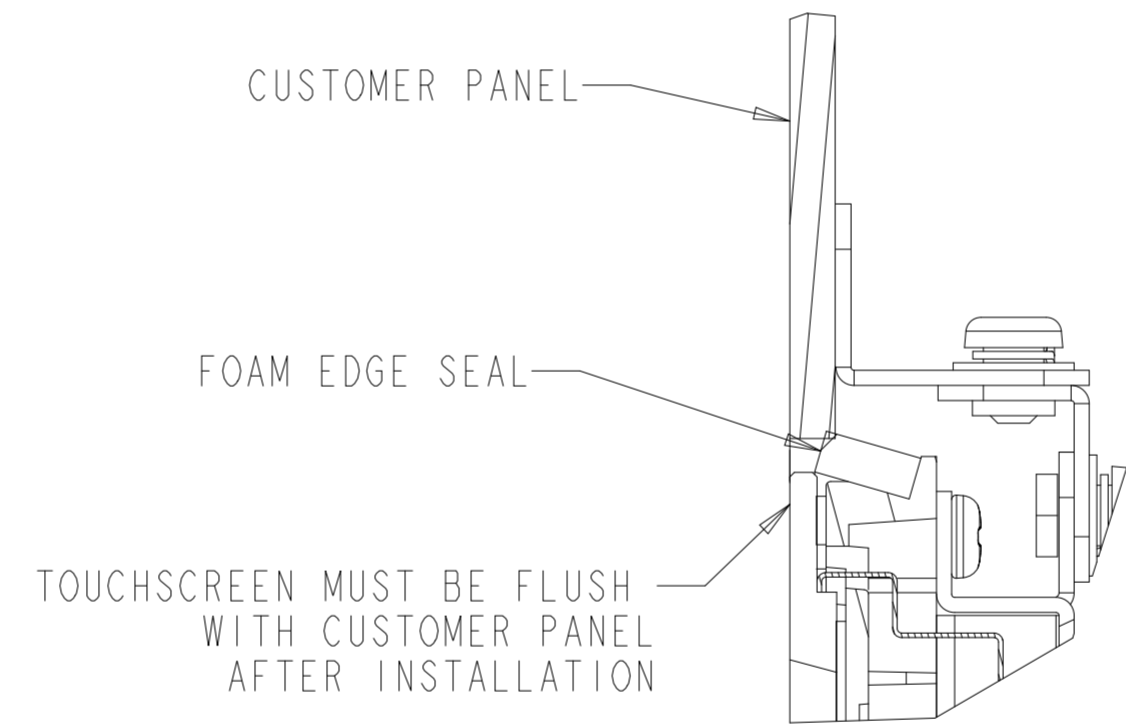

PROJECTED CAPACITIVE MODEL

WITH FLUSH MOUNTING BRACKETS (6 SETS INCLUDED)
REPLACEMENT BRACKET KIT P/N E000879 AVAILABLE SEPARATELY

SECTION KIOSK-KIOSK
SCALE 2.000