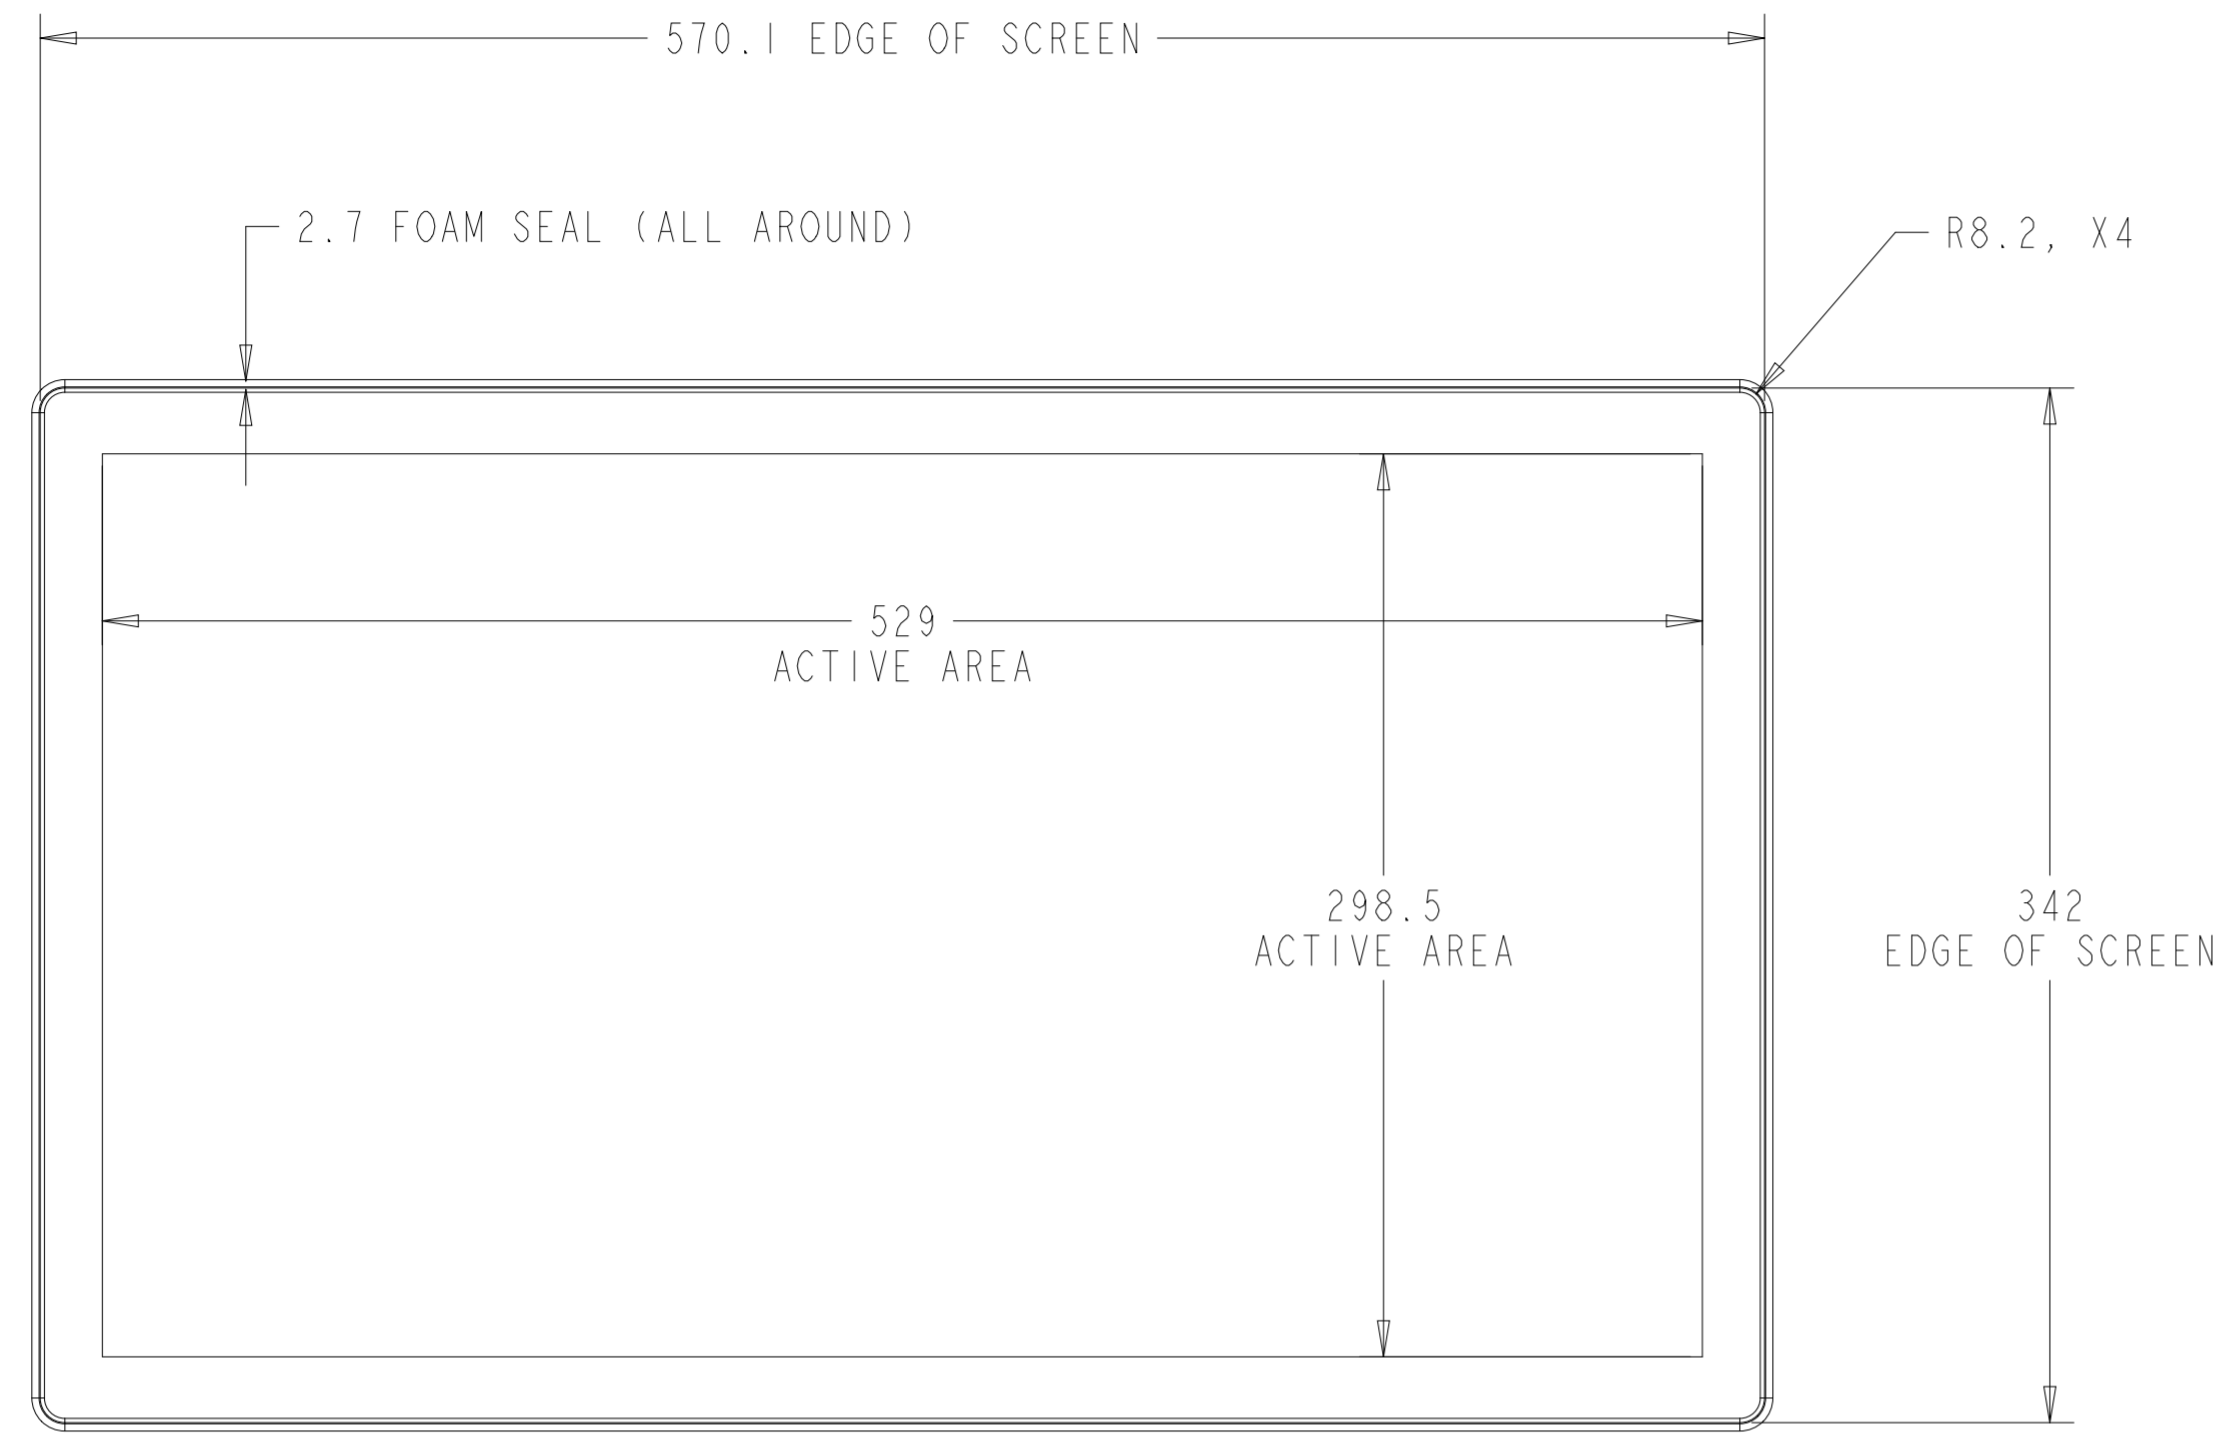

INTELLITOUCH, ACCUTOUCH, AND SECURETOUCH MODEL

INTELLITOUCH, ACCUTOUCH, AND SECURETOUCH MODEL

WITH SIDE MOUNTING BRACKETS (6 INCLUDED)  
 REPLACEMENT BRACKET KIT P/N E000878 AVAILABLE SEPARATELY

OPTIONAL FRONT MOUNT BEZEL KIT - P/N E000880  
 FOR INTELLITOUCH, ACCUTOUCH, AND SECURETOUCH MODEL ONLY  
 ORDERED SEPARATELY, CUSTOMER ASSEMBLED

ZERO-BEZEL INTELLITOUCH MODEL

ZERO-BEZEL INTELLITOUCH MODEL

WITH FLUSH MOUNTING BRACKETS (6 SETS INCLUDED)  
 REPLACEMENT BRACKET KIT P/N E000879 AVAILABLE SEPARATELY

DETAIL D  
 SCALE 0.600