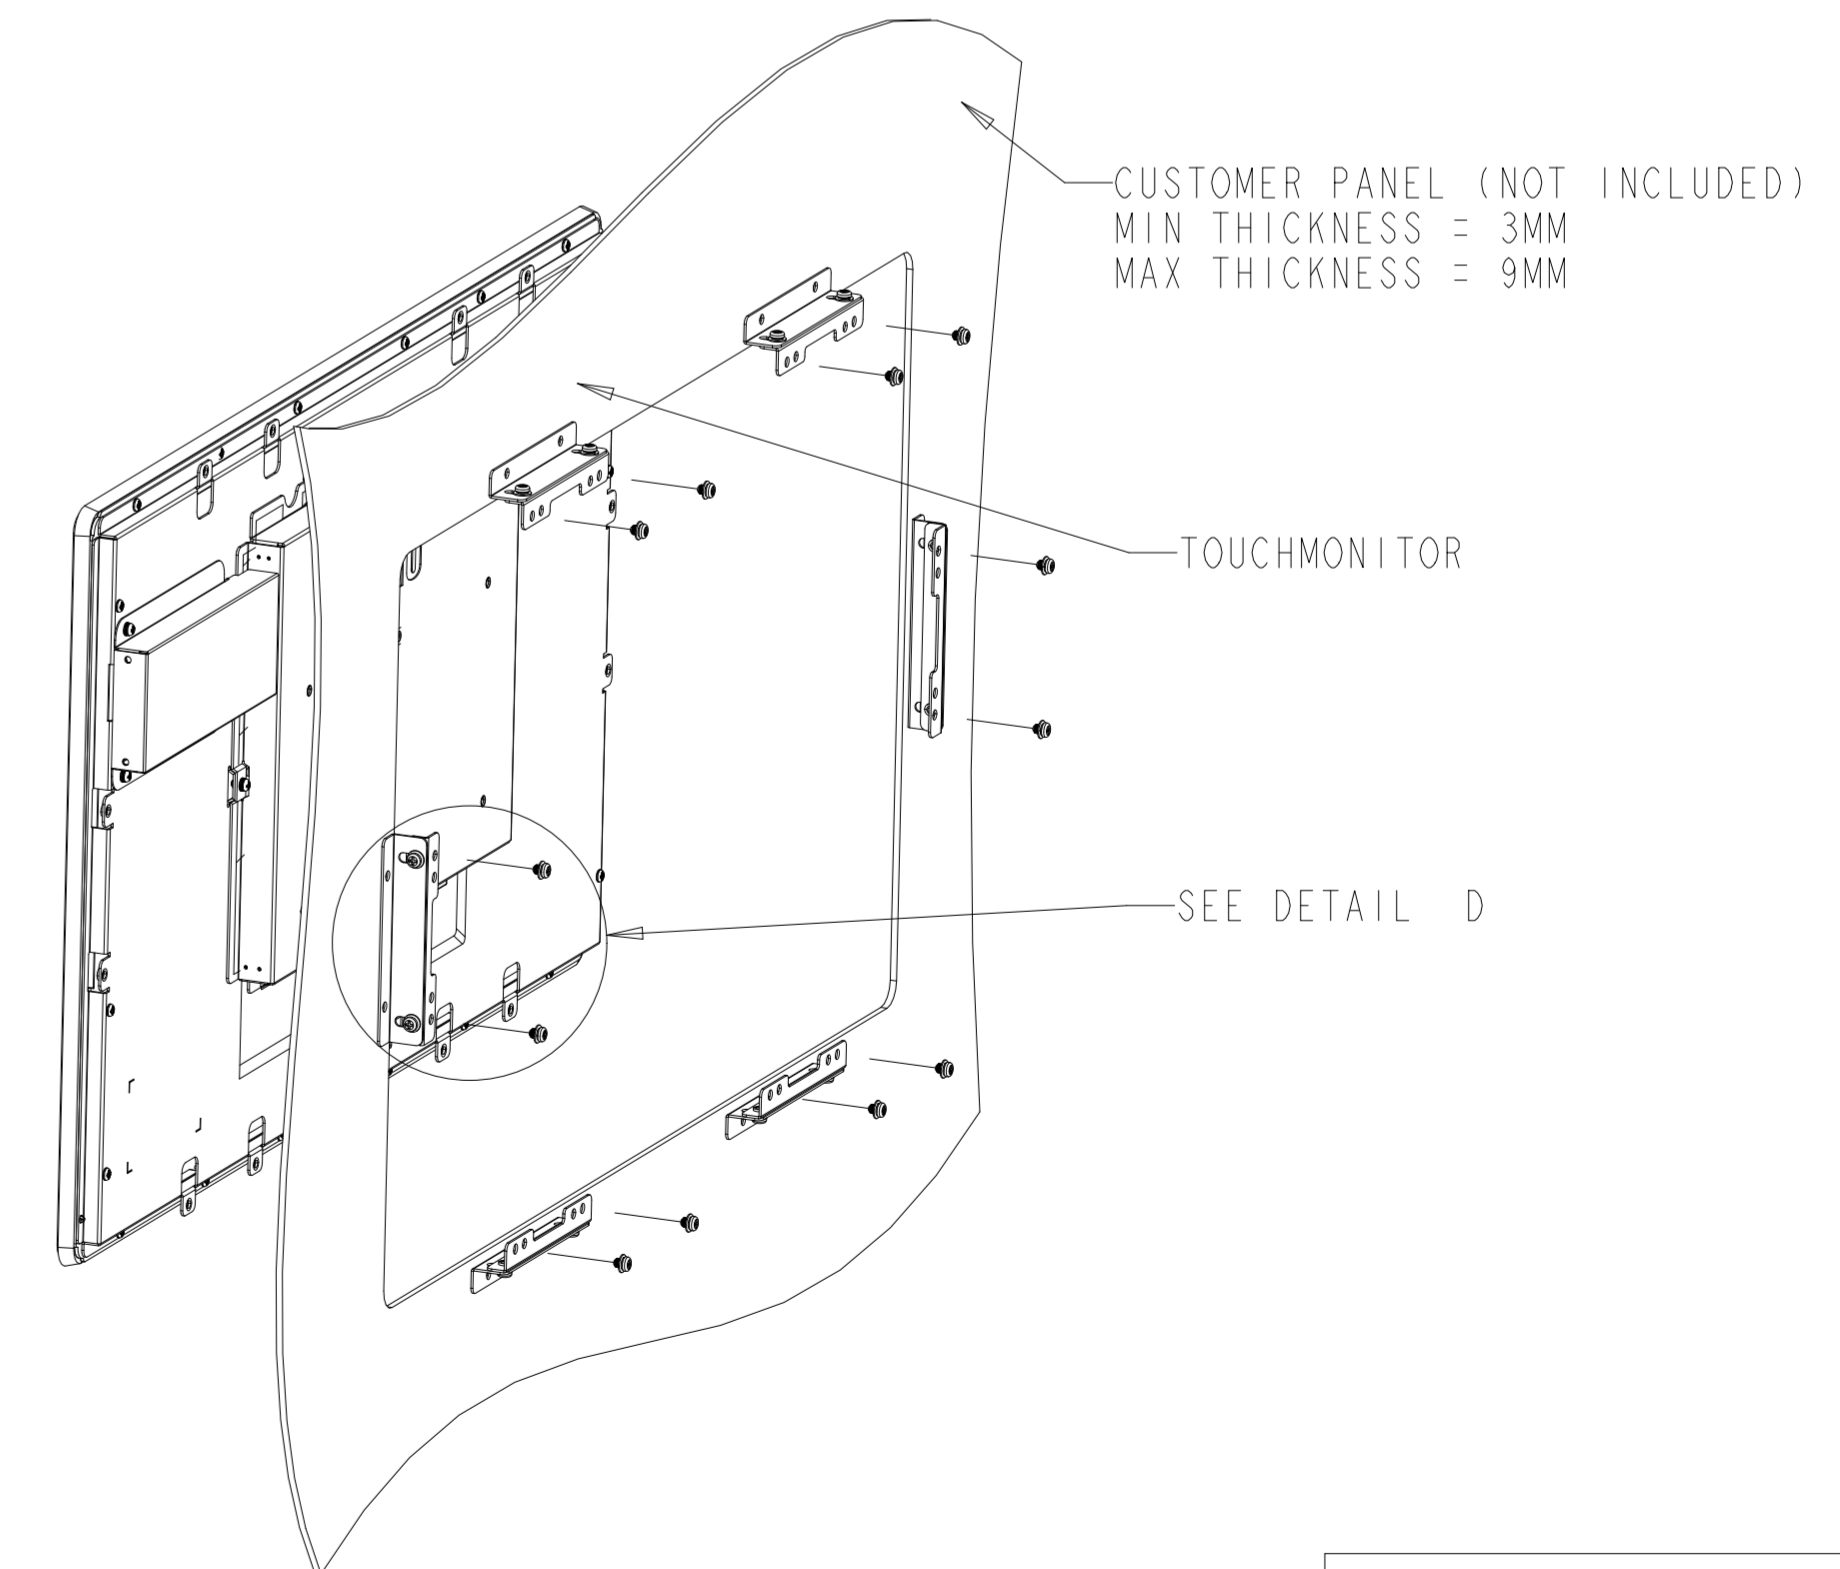

INTELLITOUCH, ACCUTOUCH, AND SECURETOUCH MODEL

INTELLITOUCH, ACCUTOUCH, AND SECURETOUCH MODEL

WITH SIDE MOUNTING BRACKETS (6 INCLUDED)  
 REPLACEMENT BRACKET KIT P/N E000878 AVAILABLE SEPARATELY

OPTIONAL FRONT MOUNT BEZEL KIT - P/N E000880  
 FOR INTELLITOUCH, ACCUTOUCH, AND SECURETOUCH MODEL ONLY  
 ORDERED SEPARATELY, CUSTOMER ASSEMBLED

ZERO-BEZEL INTELLITOUCH MODEL

ZERO-BEZEL INTELLITOUCH MODEL

WITH FLUSH MOUNTING BRACKETS (6 SETS INCLUDED)  
 REPLACEMENT BRACKET KIT P/N E000879 AVAILABLE SEPARATELY

DETAIL D  
 SCALE 0.600