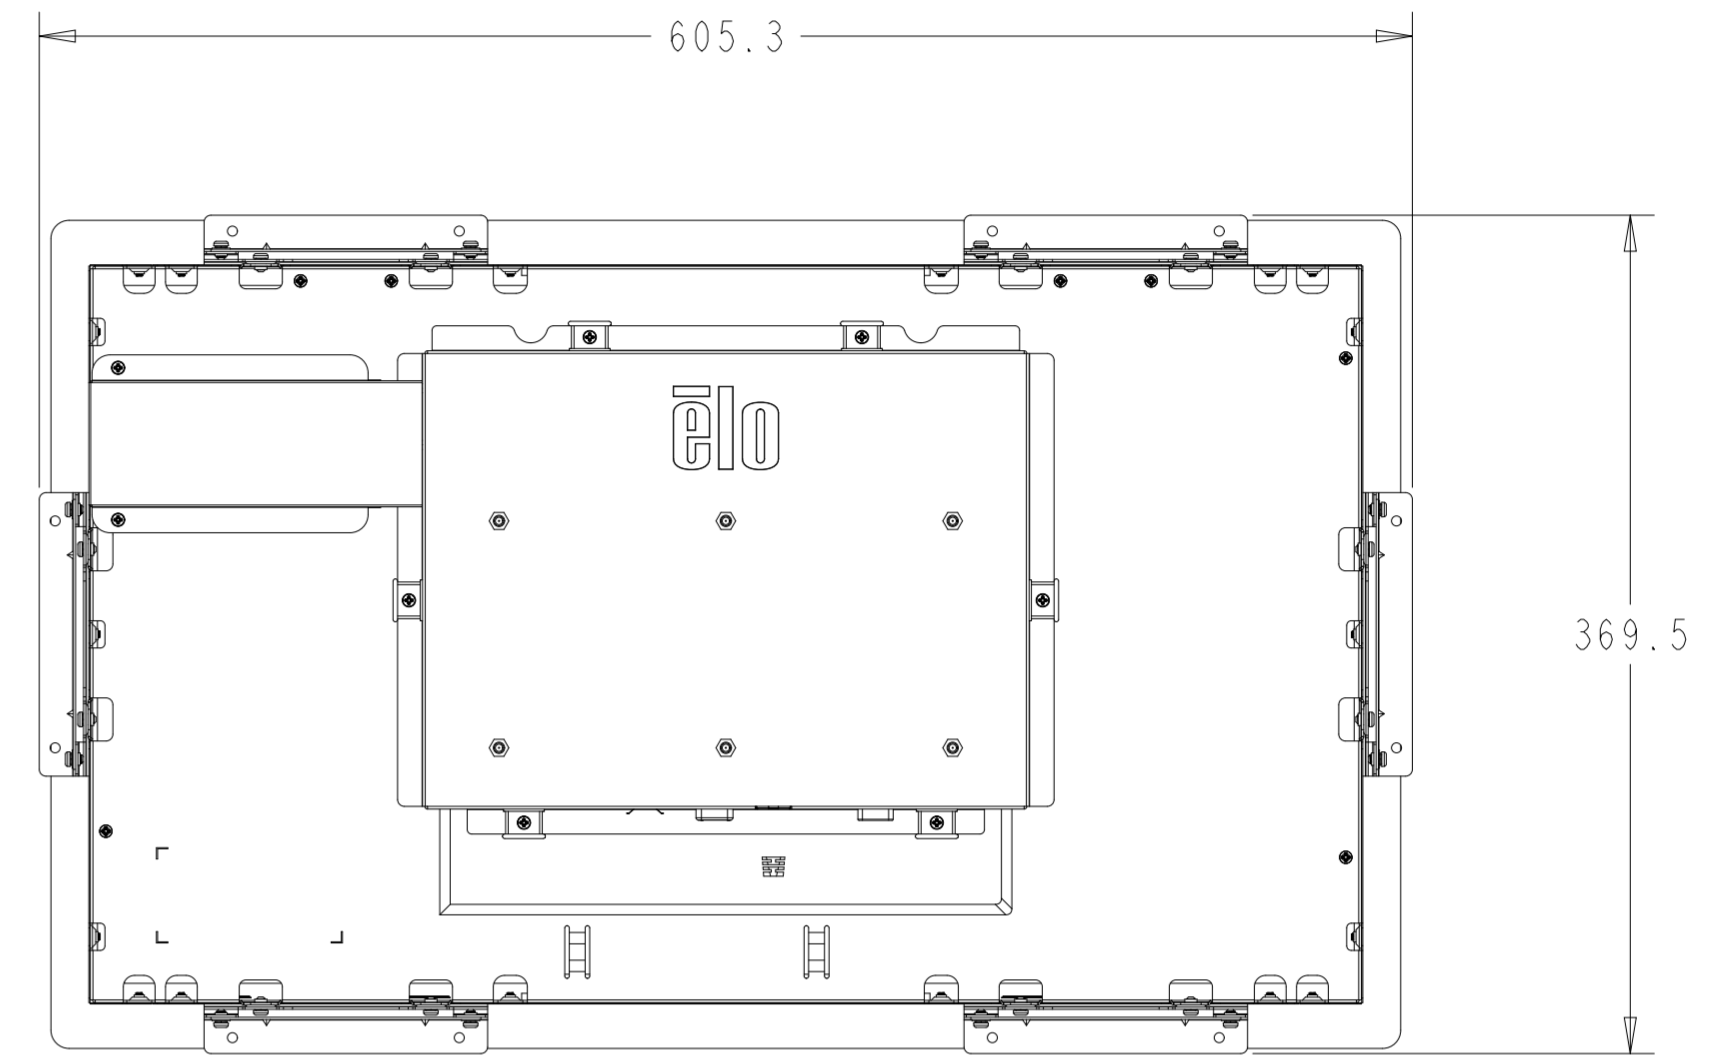

INTELLITOUCH, ACCUTOUCH, AND SECURETOUCH MODEL

INTELLITOUCH, ACCUTOUCH, AND SECURETOUCH MODEL

WITH SIDE MOUNTING BRACKETS (6 INCLUDED)  
 REPLACEMENT BRACKET KIT P/N E000878 AVAILABLE SEPARATELY

OPTIONAL FRONT MOUNT BEZEL KIT - P/N E000880  
 FOR INTELLITOUCH, ACCUTOUCH, AND SECURETOUCH MODEL ONLY  
 ORDERED SEPARATELY, CUSTOMER ASSEMBLED

ZERO-BEZEL INTELLITOUCH MODEL

ZERO-BEZEL INTELLITOUCH MODEL

WITH FLUSH MOUNTING BRACKETS (6 SETS INCLUDED)  
 REPLACEMENT BRACKET KIT P/N E000879 AVAILABLE SEPARATELY

DETAIL D  
 SCALE 0.600