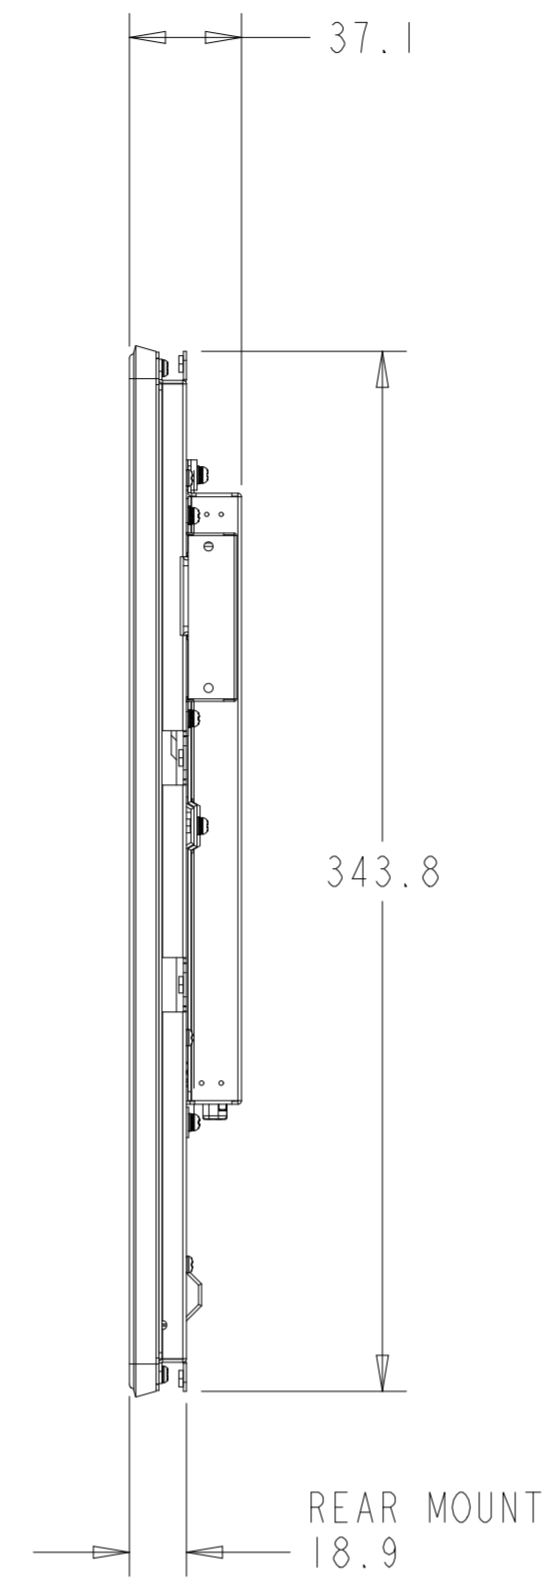

PROJECTED CAPACITIVE MODEL

PROJECTED CAPACITIVE MODEL

WITH FLUSH MOUNTING BRACKETS (6 SETS INCLUDED)  
 REPLACEMENT BRACKET KIT P/N E000879 AVAILABLE SEPARATELY

SECTION KIOSK-KIOSK  
 SCALE 2.000

DETAIL B  
 SCALE 0.600

INTELLITOUCH, ACCUTOUCH, AND SECURETOUCH MODEL

INTELLITOUCH, ACCUTOUCH, AND SECURETOUCH MODEL

WITH SIDE MOUNTING BRACKETS (6 INCLUDED)  
 REPLACEMENT BRACKET KIT P/N E000878 AVAILABLE SEPARATELY

OPTIONAL FRONT MOUNT BEZEL KIT - P/N E000880  
 FOR INTELLITOUCH, ACCUTOUCH, AND SECURETOUCH MODEL ONLY  
 ORDERED SEPARATELY, CUSTOMER ASSEMBLED

ZERO-BEZEL INTELLITOUCH MODEL

ZERO-BEZEL INTELLITOUCH MODEL

WITH FLUSH MOUNTING BRACKETS (6 SETS INCLUDED)  
 REPLACEMENT BRACKET KIT P/N E000879 AVAILABLE SEPARATELY

DETAIL D  
 SCALE 0.600