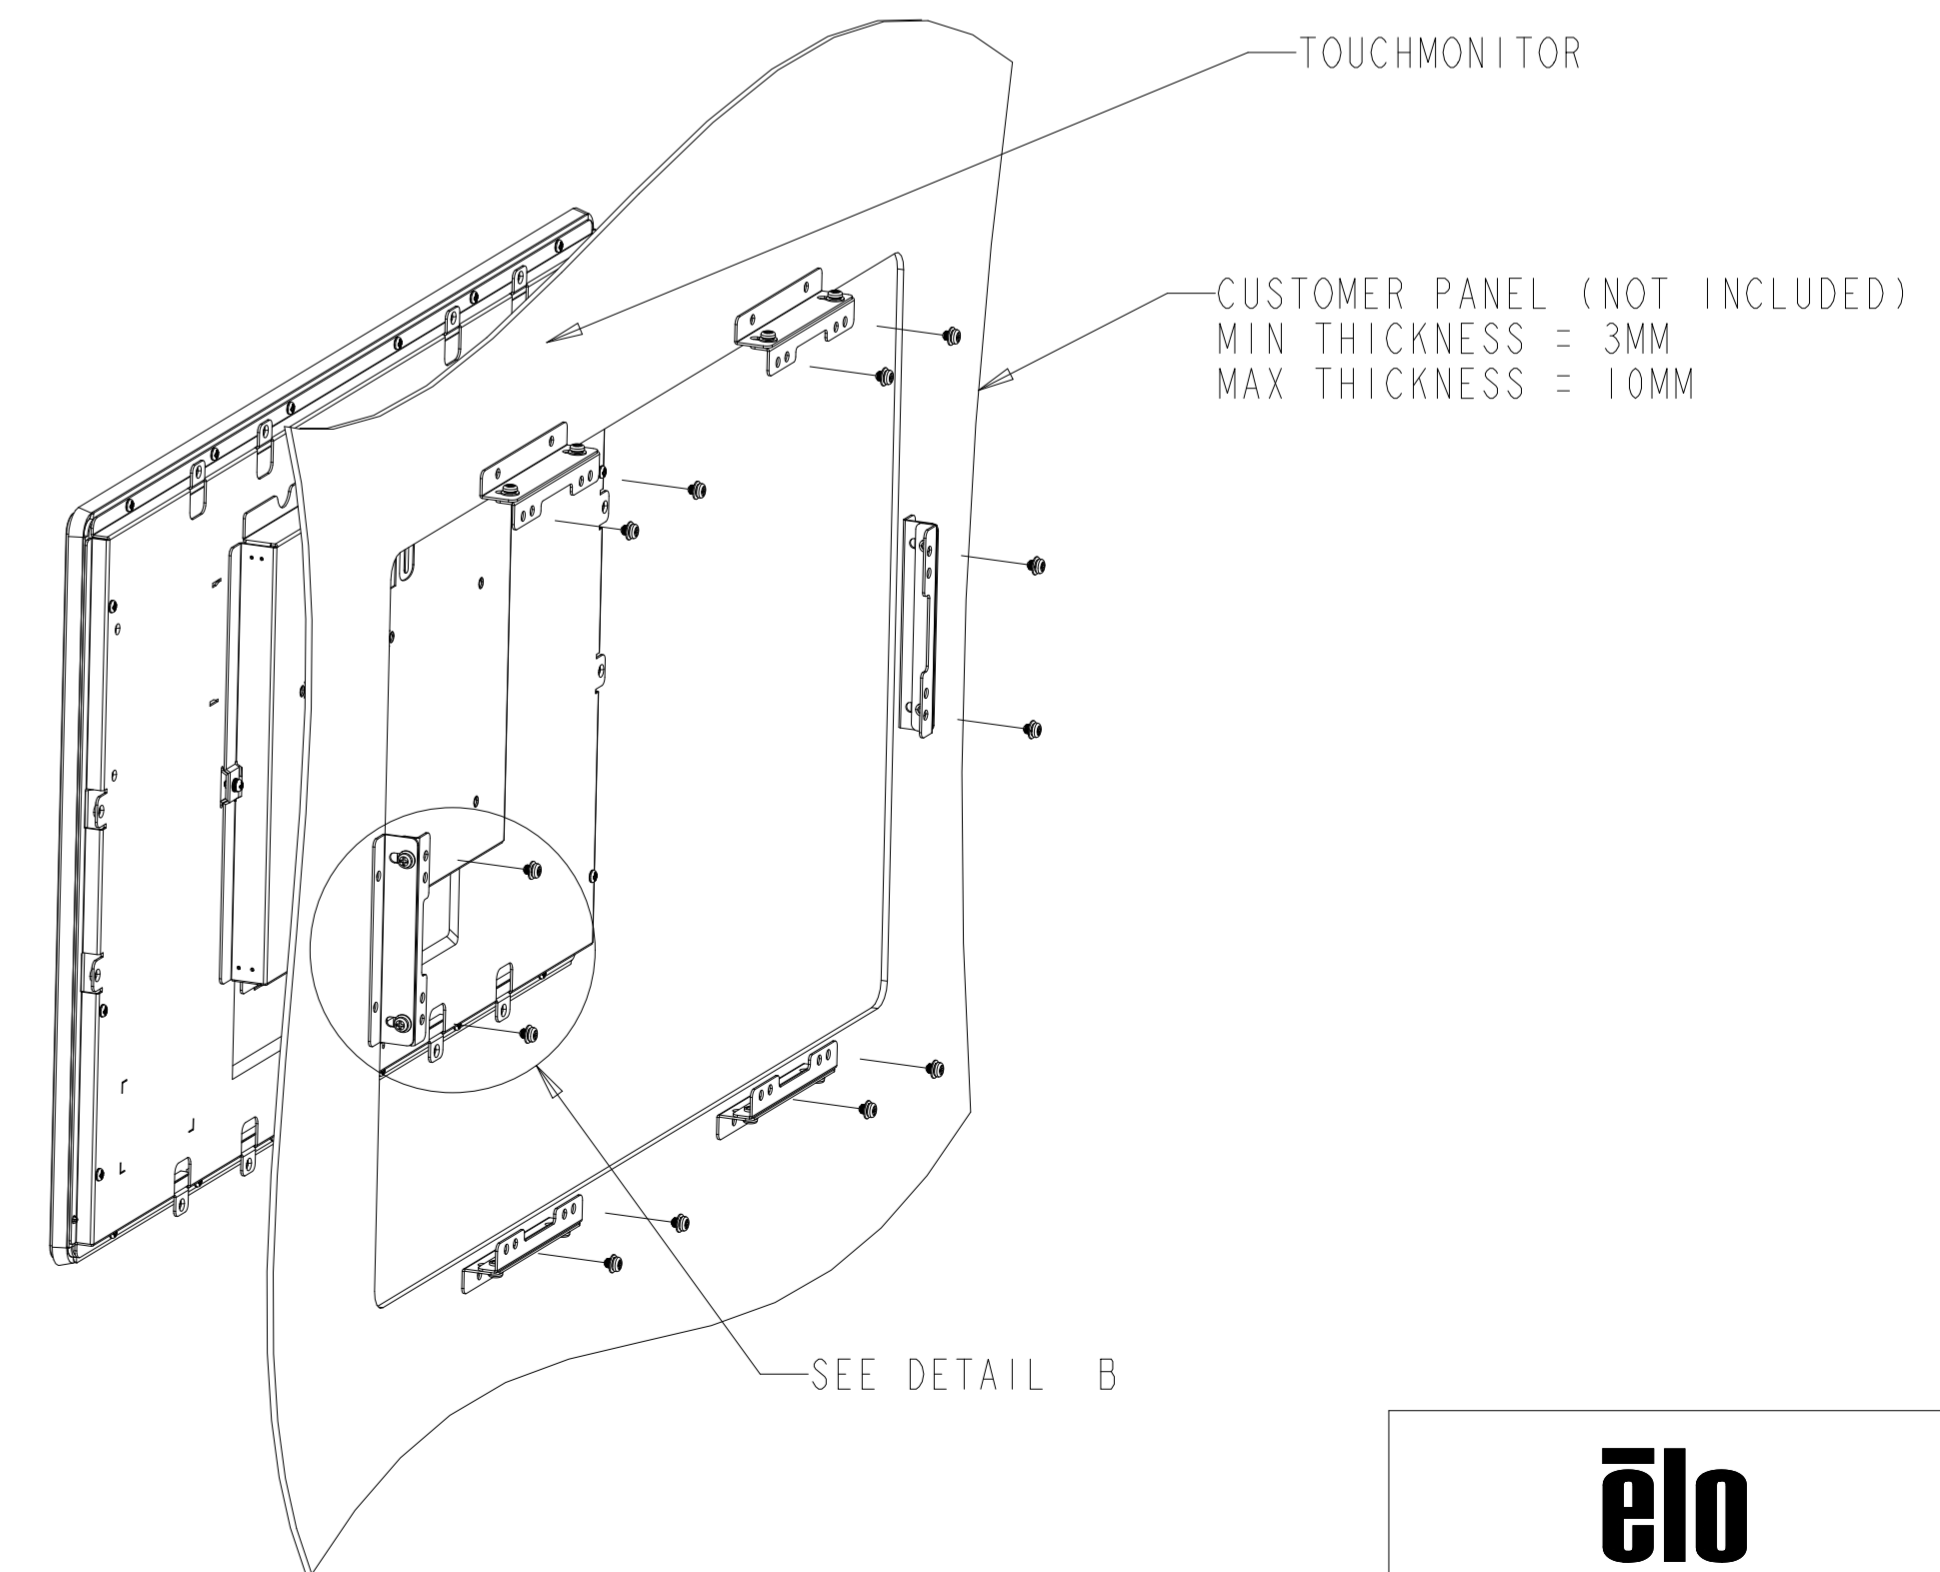

PROJECTED CAPACITIVE MODEL

PROJECTED CAPACITIVE MODEL

WITH FLUSH MOUNTING BRACKETS (6 SETS INCLUDED)  
 REPLACEMENT BRACKET KIT P/N E000879 AVAILABLE SEPARATELY

SECTION KIOSK-KIOSK  
 SCALE 2.000

DETAIL B  
 SCALE 0.600

INTELLITOUCH, ACCUTOUCH, AND SECURETOUCH MODEL

INTELLITOUCH, ACCUTOUCH, AND SECURETOUCH MODEL

WITH SIDE MOUNTING BRACKETS (6 INCLUDED)  
 REPLACEMENT BRACKET KIT P/N E000878 AVAILABLE SEPARATELY

OPTIONAL FRONT MOUNT BEZEL KIT - P/N E000880  
 FOR INTELLITOUCH, ACCUTOUCH, AND SECURETOUCH MODEL ONLY  
 ORDERED SEPARATELY, CUSTOMER ASSEMBLED

ZERO-BEZEL INTELLITOUCH MODEL

ZERO-BEZEL INTELLITOUCH MODEL

WITH FLUSH MOUNTING BRACKETS (6 SETS INCLUDED)  
 REPLACEMENT BRACKET KIT P/N E000879 AVAILABLE SEPARATELY

DETAIL D  
 SCALE 0.600