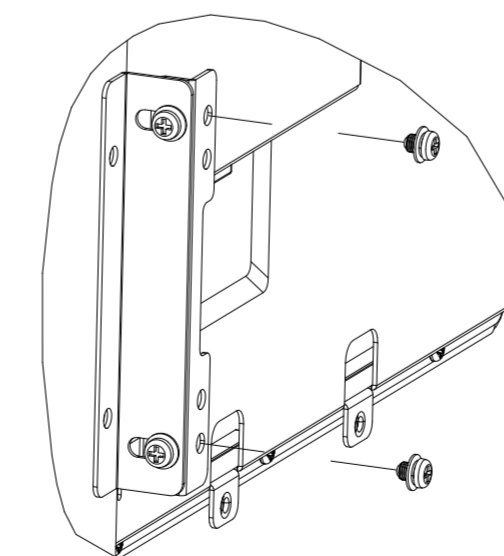

INTELLITOUCH, ACCUTOUCH, AND SECURETOUCH MODEL

INTELLITOUCH, ACCUTOUCH, AND SECURETOUCH MODEL

WITH SIDE MOUNTING BRACKETS (6 INCLUDED)  
 REPLACEMENT BRACKET KIT P/N E000878 AVAILABLE SEPARATELY

OPTIONAL FRONT MOUNT BEZEL KIT - P/N E000880  
 FOR INTELLITOUCH, ACCUTOUCH, AND SECURETOUCH MODEL ONLY  
 ORDERED SEPARATELY, CUSTOMER ASSEMBLED

ZERO-BEZEL INTELLITOUCH MODEL

ZERO-BEZEL INTELLITOUCH MODEL

WITH FLUSH MOUNTING BRACKETS (6 SETS INCLUDED)  
 REPLACEMENT BRACKET KIT P/N E000879 AVAILABLE SEPARATELY

DETAIL D  
 SCALE 0.600