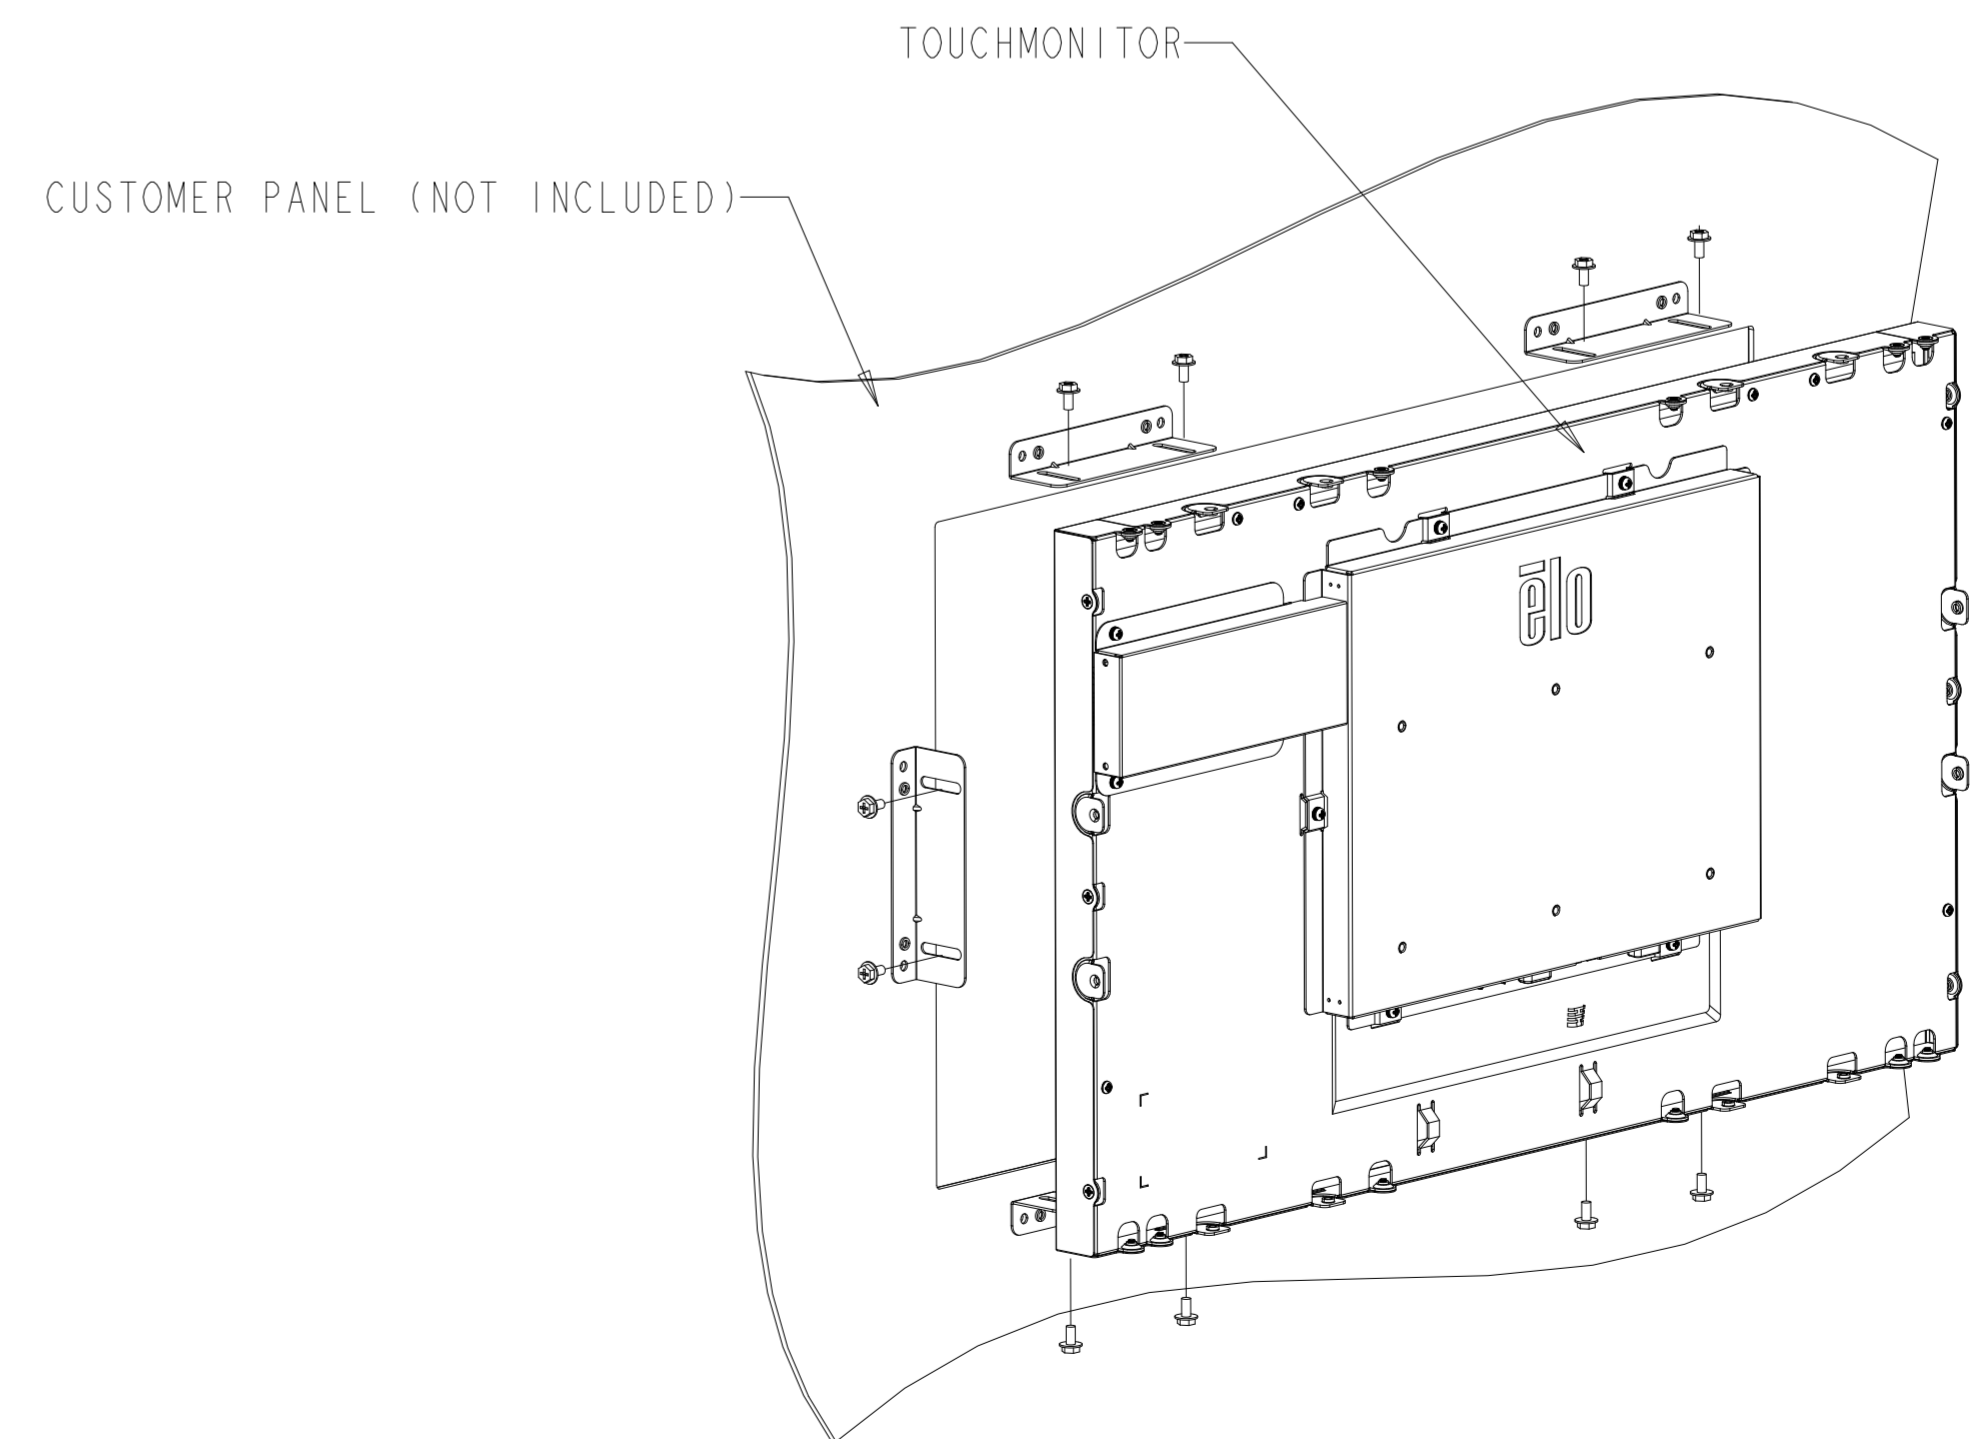

PROJECTED CAPACITIVE MODEL

PROJECTED CAPACITIVE MODEL

WITH FLUSH MOUNTING BRACKETS (6 SETS INCLUDED)  
 REPLACEMENT BRACKET KIT P/N E000879 AVAILABLE SEPARATELY

SECTION KIOSK-KIOSK  
 SCALE 2.000

DETAIL B  
 SCALE 0.600

INTELLITOUCH, ACCUTOUCH, AND SECURETOUCH MODEL

INTELLITOUCH, ACCUTOUCH, AND SECURETOUCH MODEL

WITH SIDE MOUNTING BRACKETS (6 INCLUDED)  
 REPLACEMENT BRACKET KIT P/N E000878 AVAILABLE SEPARATELY

OPTIONAL FRONT MOUNT BEZEL KIT - P/N E000880  
 FOR INTELLITOUCH, ACCUTOUCH, AND SECURETOUCH MODEL ONLY  
 ORDERED SEPARATELY, CUSTOMER ASSEMBLED

ZERO-BEZEL INTELLITOUCH MODEL

ZERO-BEZEL INTELLITOUCH MODEL

WITH FLUSH MOUNTING BRACKETS (6 SETS INCLUDED)  
 REPLACEMENT BRACKET KIT P/N E000879 AVAILABLE SEPARATELY

DETAIL D  
 SCALE 0.600