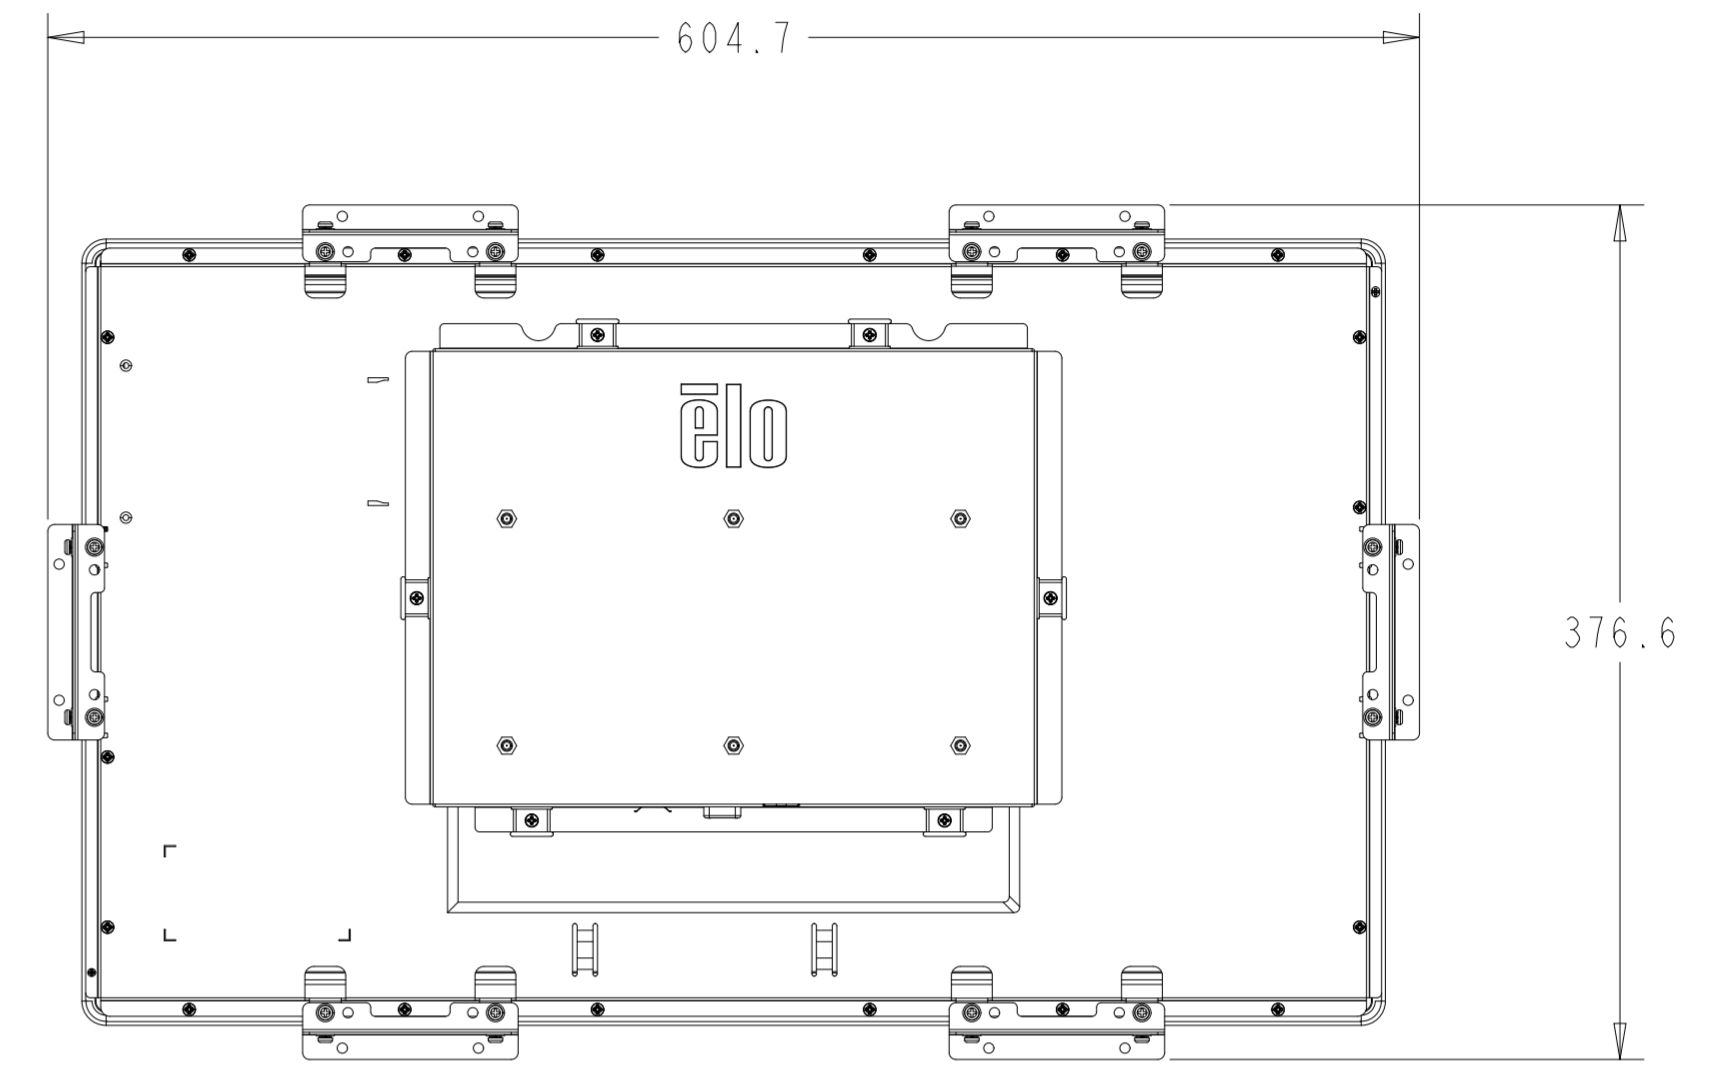

PROJECTED CAPACITIVE MODEL

PROJECTED CAPACITIVE MODEL

WITH FLUSH MOUNTING BRACKETS (6 SETS INCLUDED)  
 REPLACEMENT BRACKET KIT P/N E000879 AVAILABLE SEPARATELY

SECTION KIOSK-KIOSK  
 SCALE 2.000

DETAIL B  
 SCALE 0.600

INTELLITOUCH, ACCUTOUCH, AND SECURETOUCH MODEL

INTELLITOUCH, ACCUTOUCH, AND SECURETOUCH MODEL

WITH SIDE MOUNTING BRACKETS (6 INCLUDED)  
 REPLACEMENT BRACKET KIT P/N E000878 AVAILABLE SEPARATELY

OPTIONAL FRONT MOUNT BEZEL KIT - P/N E000880  
 FOR INTELLITOUCH, ACCUTOUCH, AND SECURETOUCH MODEL ONLY  
 ORDERED SEPARATELY, CUSTOMER ASSEMBLED

ZERO-BEZEL INTELLITOUCH MODEL

ZERO-BEZEL INTELLITOUCH MODEL

WITH FLUSH MOUNTING BRACKETS (6 SETS INCLUDED)  
 REPLACEMENT BRACKET KIT P/N E000879 AVAILABLE SEPARATELY

DETAIL D  
 SCALE 0.600