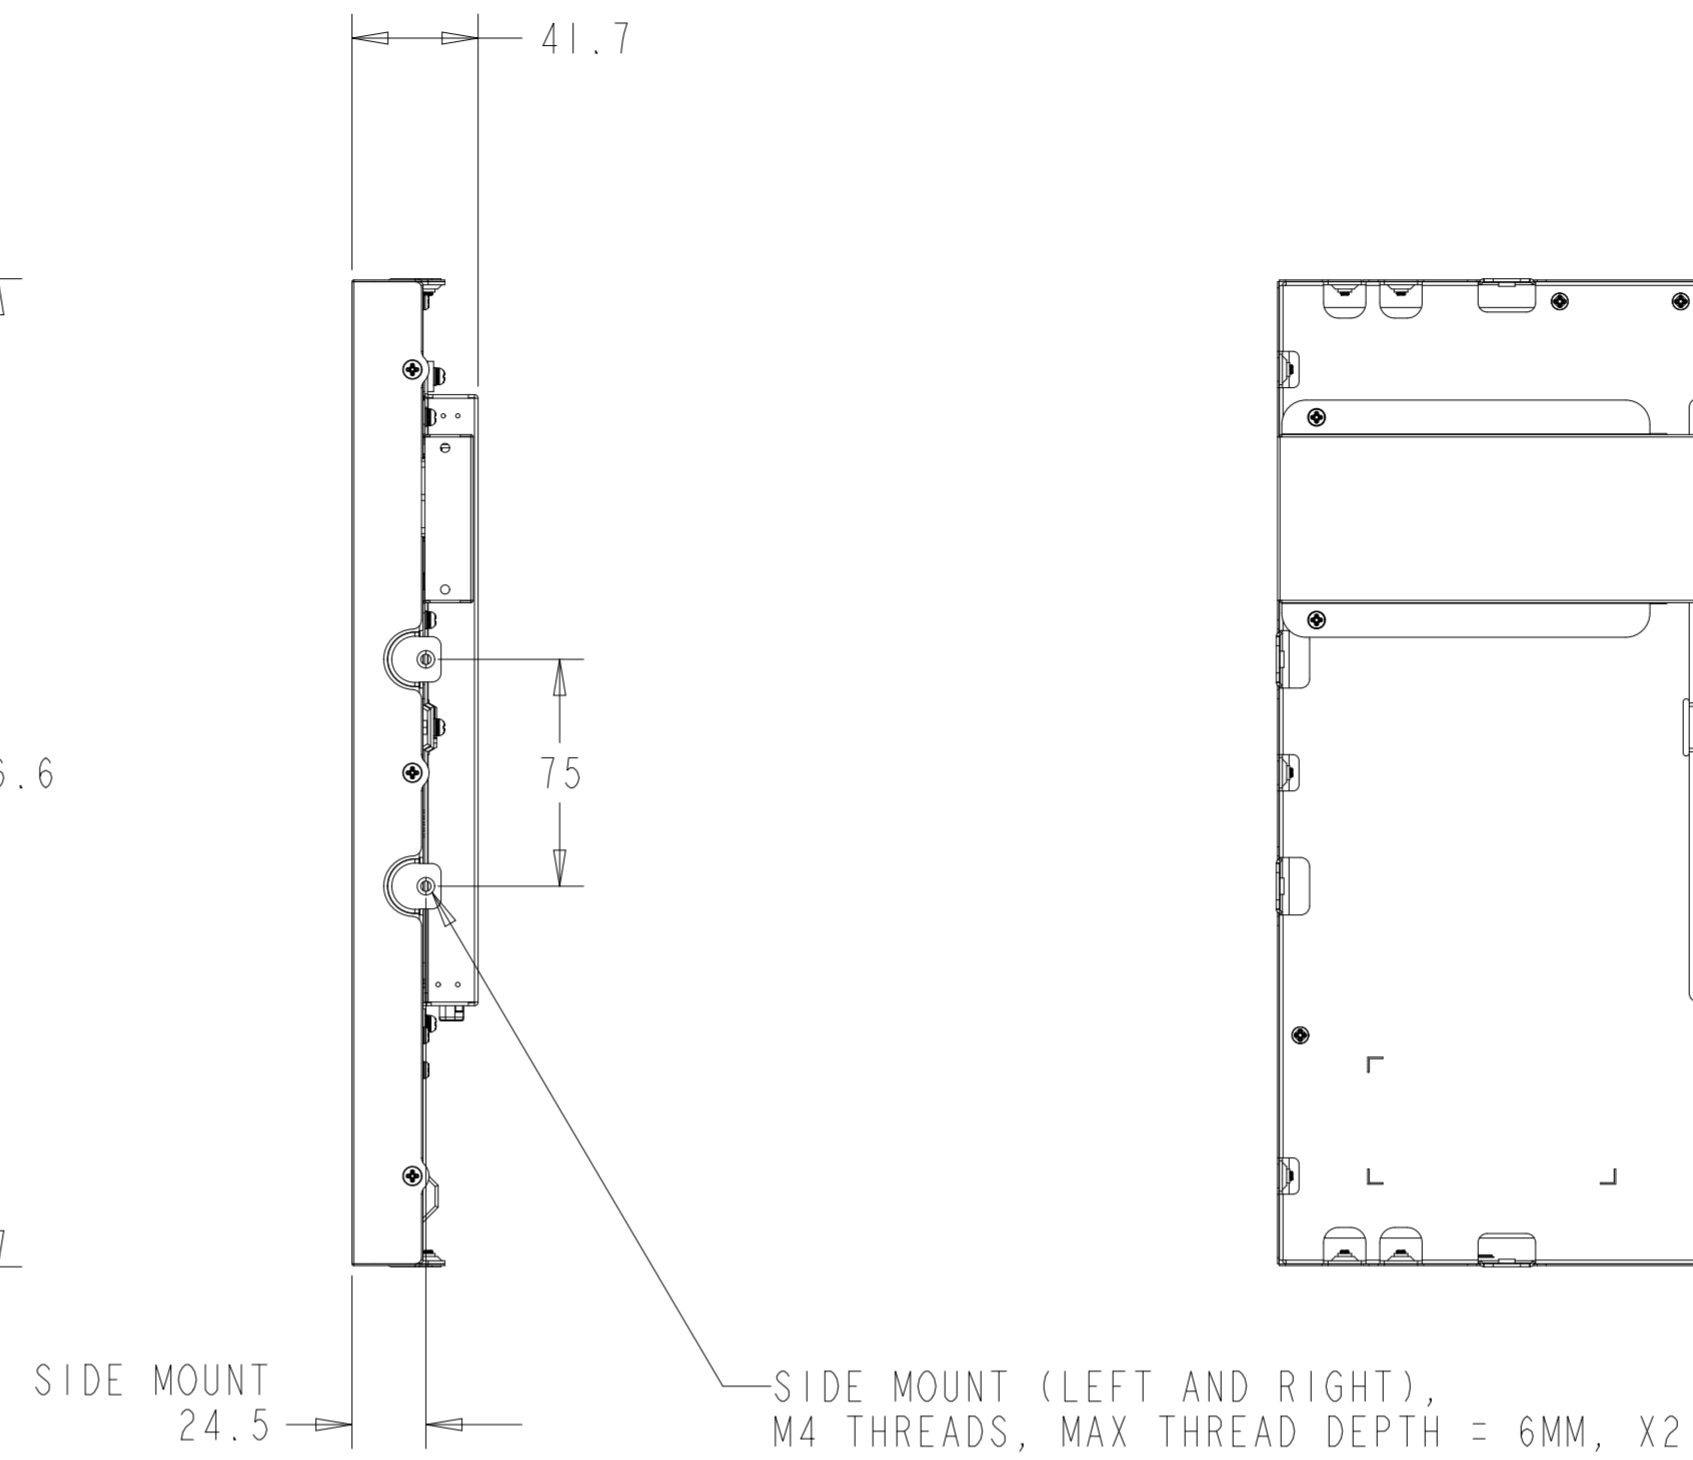

PROJECTED CAPACITIVE MODEL

PROJECTED CAPACITIVE MODEL

WITH FLUSH MOUNTING BRACKETS (6 SETS INCLUDED)  
 REPLACEMENT BRACKET KIT P/N E000879 AVAILABLE SEPARATELY

SECTION KIOSK-KIOSK  
 SCALE 2.000

DETAIL B  
 SCALE 0.600

INTELLITOUCH, ACCUTOUCH, AND SECURETOUCH MODEL

INTELLITOUCH, ACCUTOUCH, AND SECURETOUCH MODEL

WITH SIDE MOUNTING BRACKETS (6 INCLUDED)  
 REPLACEMENT BRACKET KIT P/N E000878 AVAILABLE SEPARATELY

OPTIONAL FRONT MOUNT BEZEL KIT - P/N E000880  
 FOR INTELLITOUCH, ACCUTOUCH, AND SECURETOUCH MODEL ONLY  
 ORDERED SEPARATELY, CUSTOMER ASSEMBLED

ZERO-BEZEL INTELLITOUCH MODEL

ZERO-BEZEL INTELLITOUCH MODEL

WITH FLUSH MOUNTING BRACKETS (6 SETS INCLUDED)  
 REPLACEMENT BRACKET KIT P/N E000879 AVAILABLE SEPARATELY

DETAIL D  
 SCALE 0.600