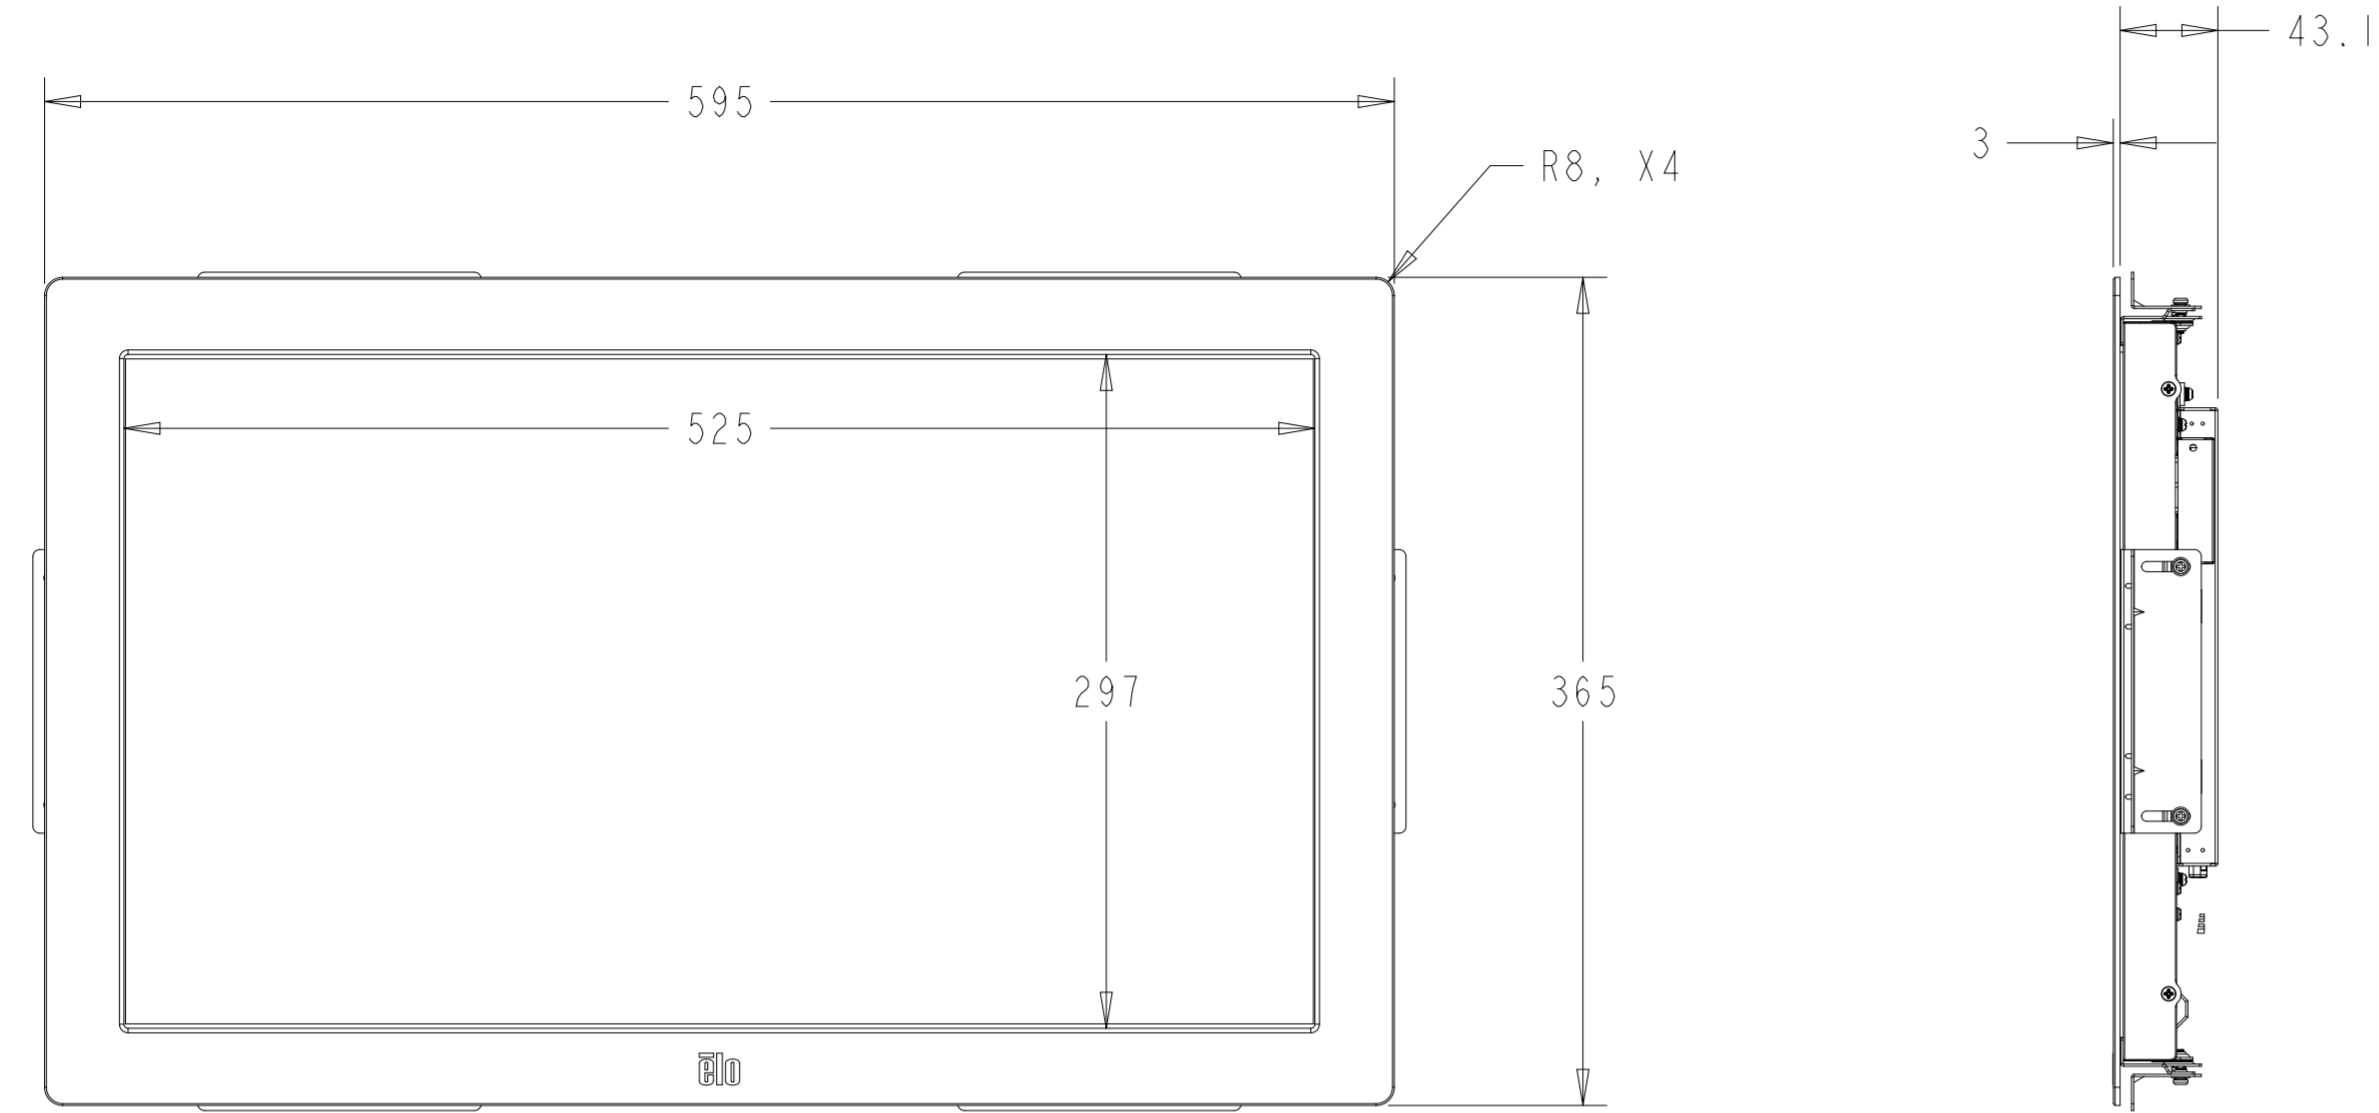

INTELLITOUCH, ACCUTOUCH, AND SECURETOUCH MODEL

INTELLITOUCH, ACCUTOUCH, AND SECURETOUCH MODEL

WITH SIDE MOUNTING BRACKETS (6 INCLUDED)  
 REPLACEMENT BRACKET KIT P/N E000878 AVAILABLE SEPARATELY

OPTIONAL FRONT MOUNT BEZEL KIT - P/N E000880  
 FOR INTELLITOUCH, ACCUTOUCH, AND SECURETOUCH MODEL ONLY  
 ORDERED SEPARATELY, CUSTOMER ASSEMBLED

ZERO-BEZEL INTELLITOUCH MODEL

ZERO-BEZEL INTELLITOUCH MODEL

WITH FLUSH MOUNTING BRACKETS (6 SETS INCLUDED)  
 REPLACEMENT BRACKET KIT P/N E000879 AVAILABLE SEPARATELY

DETAIL D  
 SCALE 0.600