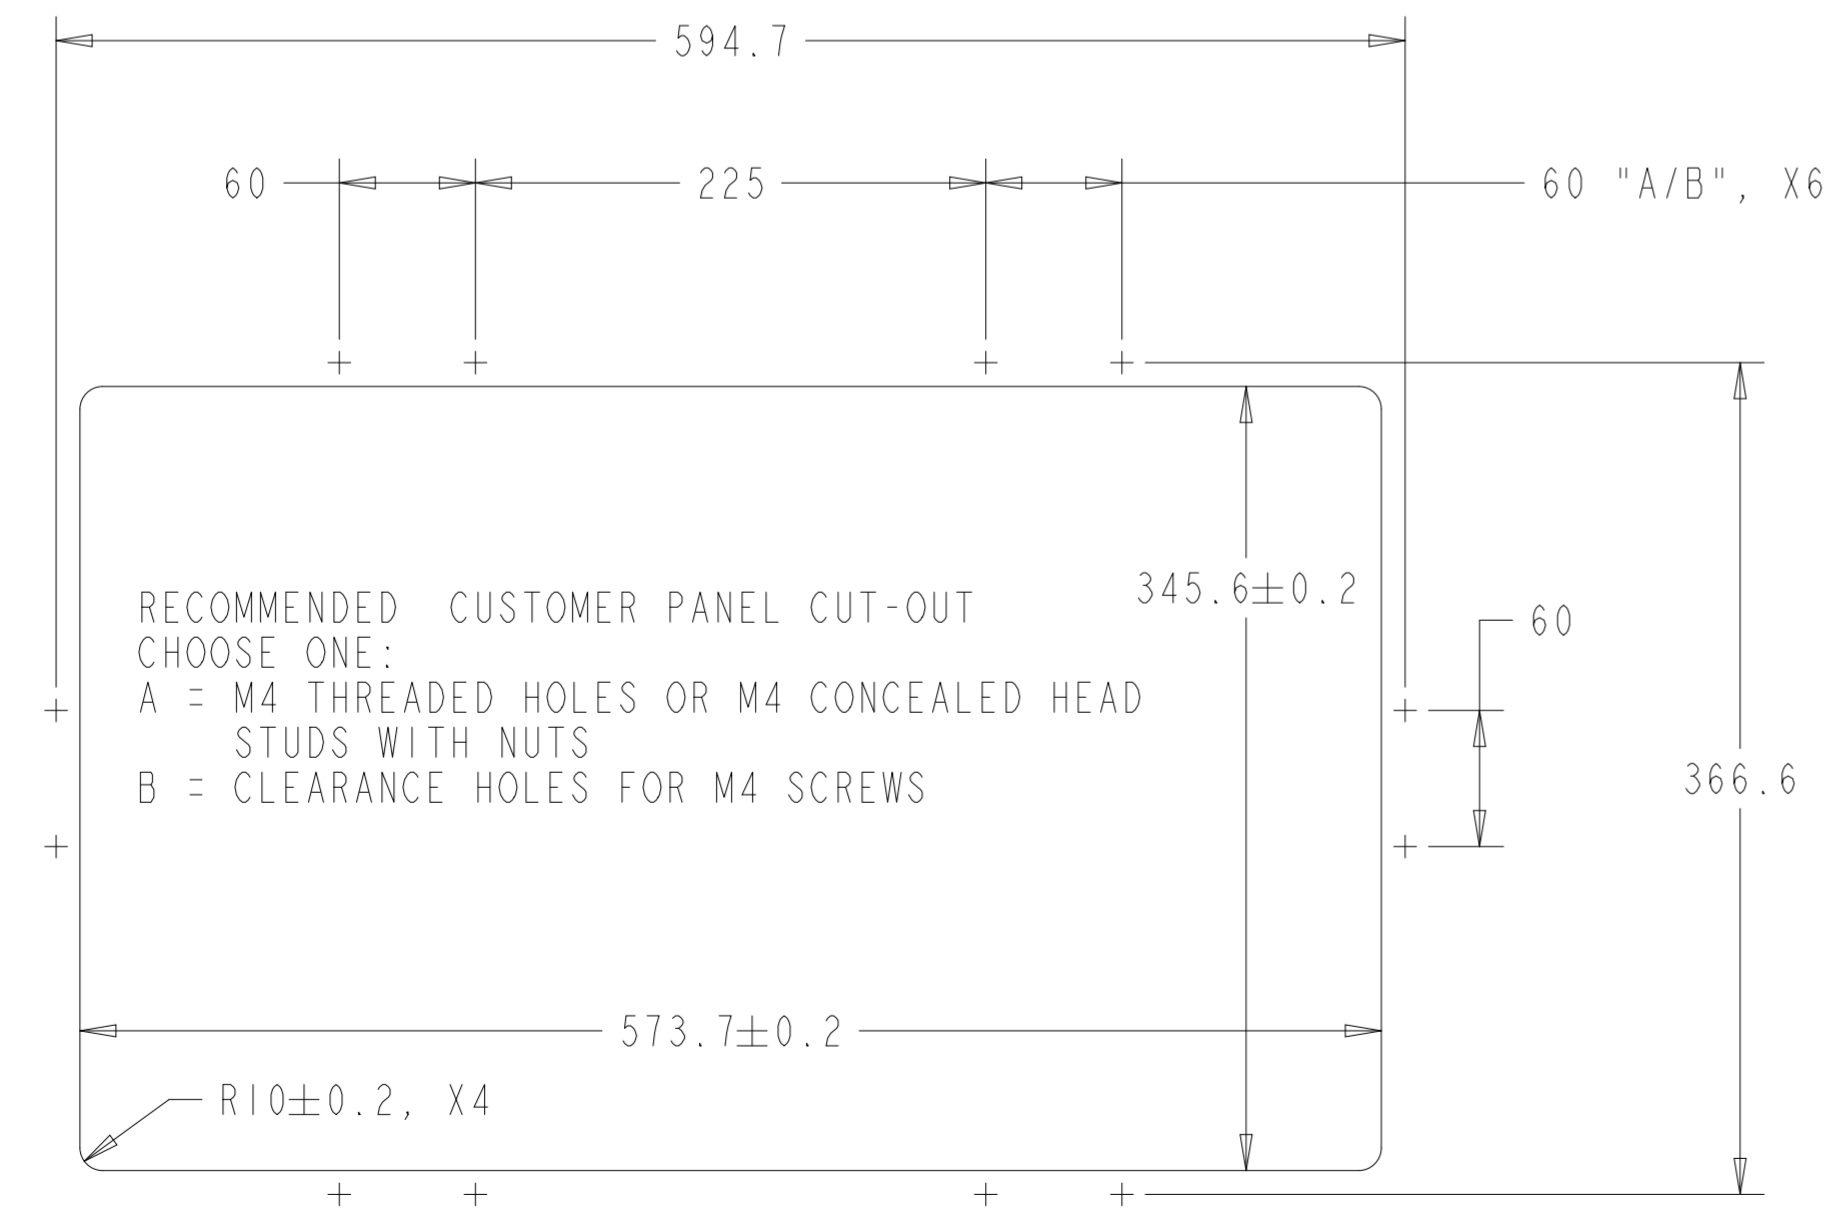

PROJECTED CAPACITIVE MODEL

PROJECTED CAPACITIVE MODEL

WITH FLUSH MOUNTING BRACKETS (6 SETS INCLUDED)  
 REPLACEMENT BRACKET KIT P/N E000879 AVAILABLE SEPARATELY

SECTION KIOSK-KIOSK  
 SCALE 2.000

DETAIL B  
 SCALE 0.600

INTELLITOUCH, ACCUTOUCH, AND SECURETOUCH MODEL

INTELLITOUCH, ACCUTOUCH, AND SECURETOUCH MODEL

WITH SIDE MOUNTING BRACKETS (6 INCLUDED)  
 REPLACEMENT BRACKET KIT P/N E000878 AVAILABLE SEPARATELY

OPTIONAL FRONT MOUNT BEZEL KIT - P/N E000880  
 FOR INTELLITOUCH, ACCUTOUCH, AND SECURETOUCH MODEL ONLY  
 ORDERED SEPARATELY, CUSTOMER ASSEMBLED

ZERO-BEZEL INTELLITOUCH MODEL

ZERO-BEZEL INTELLITOUCH MODEL

WITH FLUSH MOUNTING BRACKETS (6 SETS INCLUDED)  
 REPLACEMENT BRACKET KIT P/N E000879 AVAILABLE SEPARATELY

DETAIL D  
 SCALE 0.600