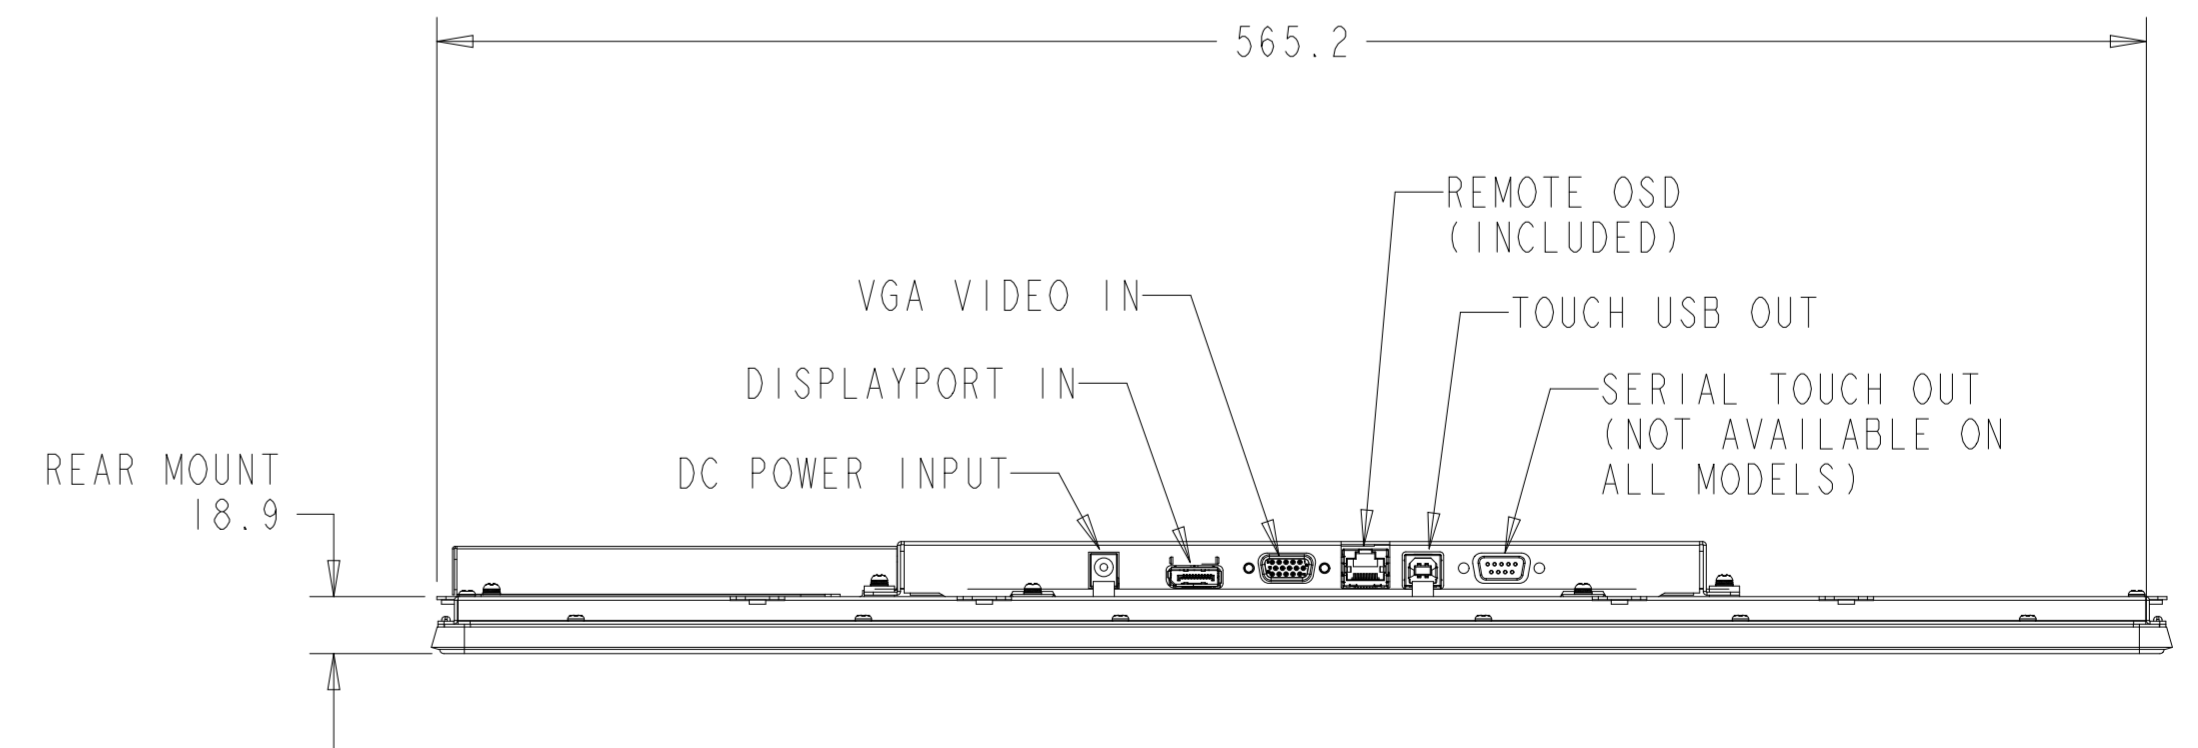

INTELLITOUCH, ACCUTOUCH, AND SECURETOUCH MODEL

INTELLITOUCH, ACCUTOUCH, AND SECURETOUCH MODEL

WITH SIDE MOUNTING BRACKETS (6 INCLUDED)  
 REPLACEMENT BRACKET KIT P/N E000878 AVAILABLE SEPARATELY

OPTIONAL FRONT MOUNT BEZEL KIT - P/N E000880  
 FOR INTELLITOUCH, ACCUTOUCH, AND SECURETOUCH MODEL ONLY  
 ORDERED SEPARATELY, CUSTOMER ASSEMBLED

ZERO-BEZEL INTELLITOUCH MODEL

ZERO-BEZEL INTELLITOUCH MODEL

WITH FLUSH MOUNTING BRACKETS (6 SETS INCLUDED)  
 REPLACEMENT BRACKET KIT P/N E000879 AVAILABLE SEPARATELY

DETAIL D  
 SCALE 0.600