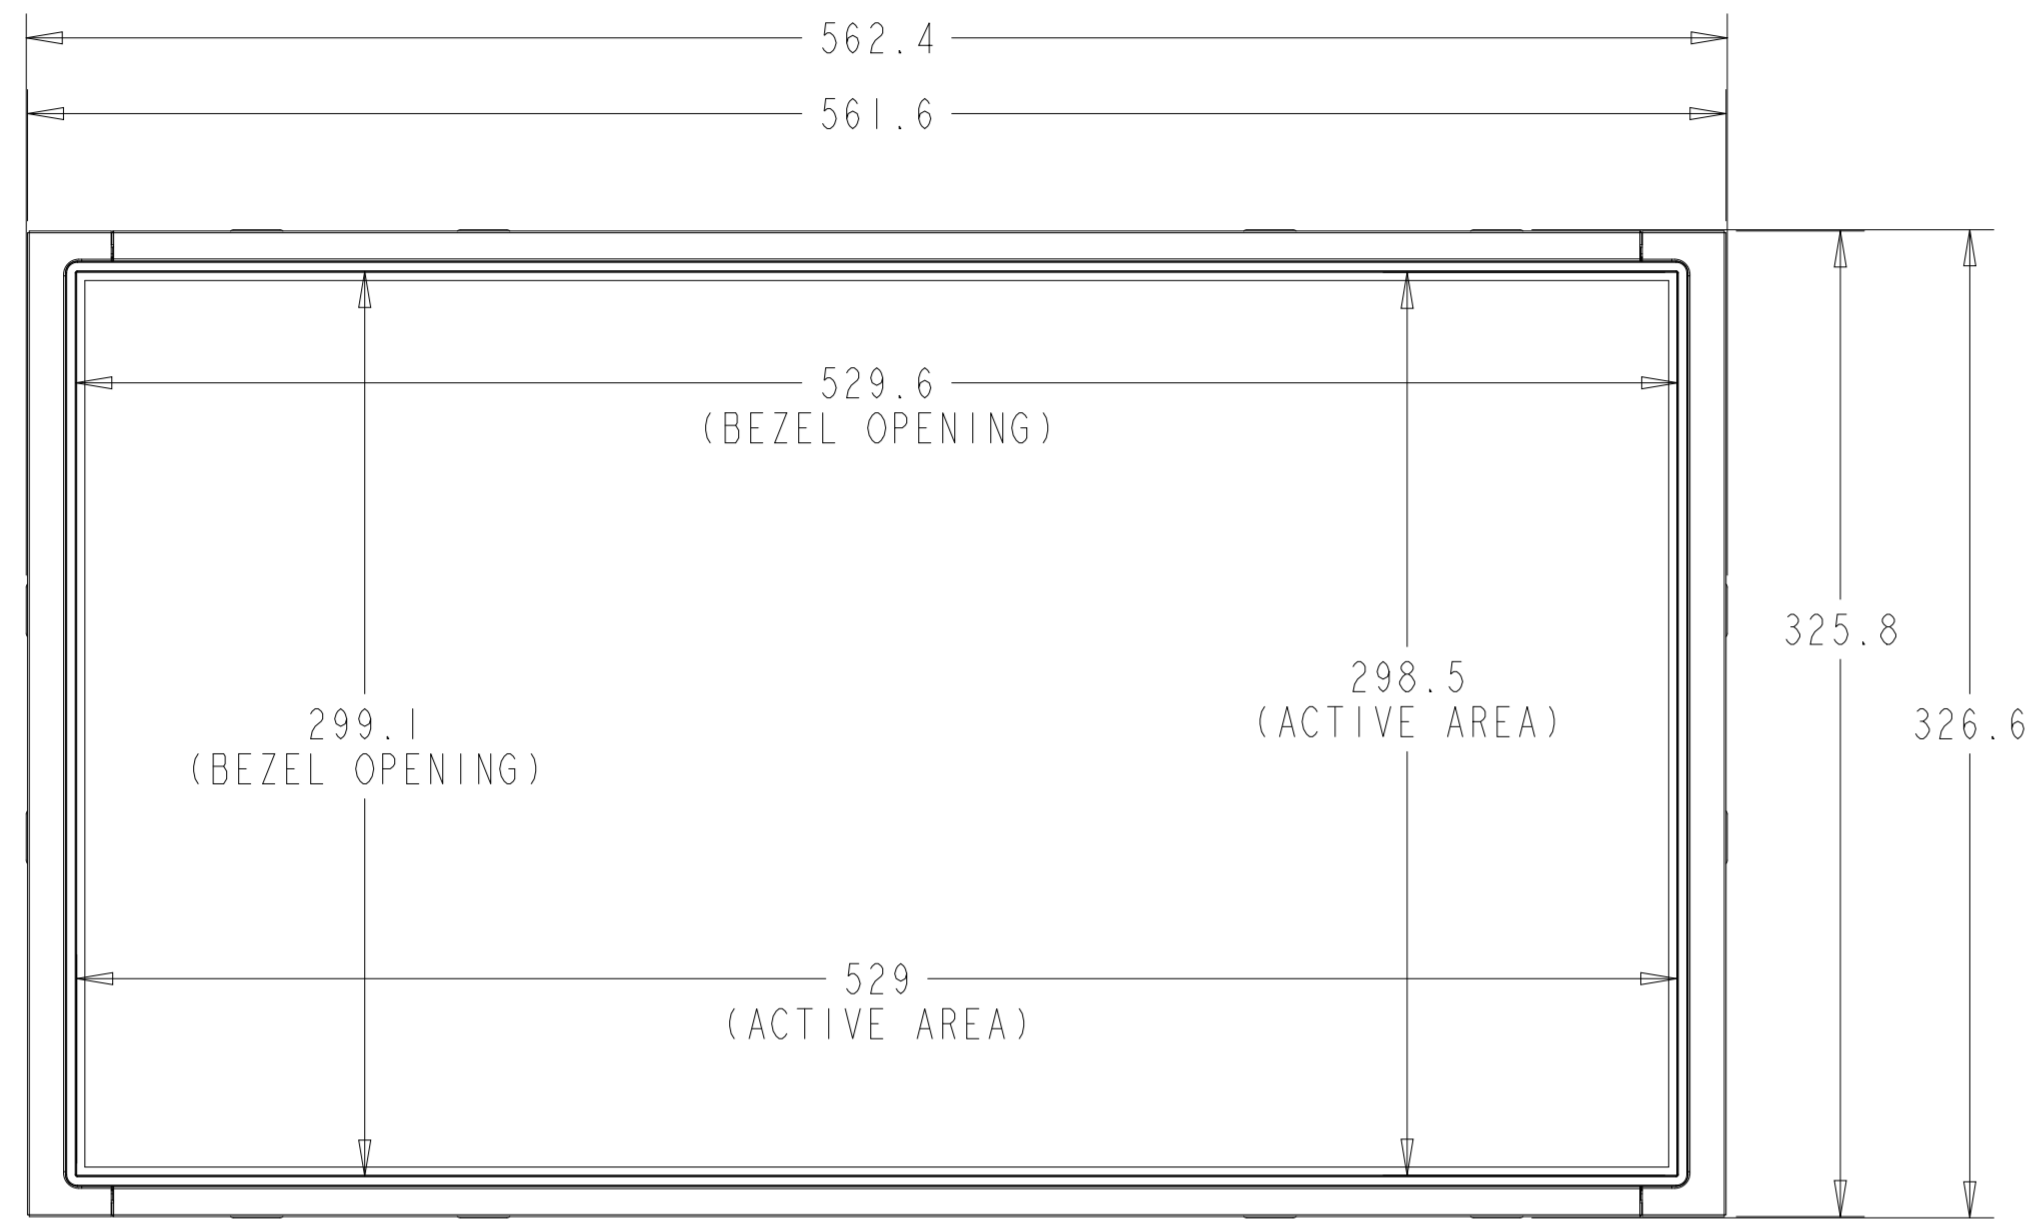

PROJECTED CAPACITIVE MODEL

PROJECTED CAPACITIVE MODEL

WITH FLUSH MOUNTING BRACKETS (6 SETS INCLUDED)  
 REPLACEMENT BRACKET KIT P/N E000879 AVAILABLE SEPARATELY

SECTION KIOSK-KIOSK  
 SCALE 2.000

DETAIL B  
 SCALE 0.600

INTELLITOUCH, ACCUTOUCH, AND SECURETOUCH MODEL

INTELLITOUCH, ACCUTOUCH, AND SECURETOUCH MODEL

WITH SIDE MOUNTING BRACKETS (6 INCLUDED)  
 REPLACEMENT BRACKET KIT P/N E000878 AVAILABLE SEPARATELY

OPTIONAL FRONT MOUNT BEZEL KIT - P/N E000880  
 FOR INTELLITOUCH, ACCUTOUCH, AND SECURETOUCH MODEL ONLY  
 ORDERED SEPARATELY, CUSTOMER ASSEMBLED

ZERO-BEZEL INTELLITOUCH MODEL

ZERO-BEZEL INTELLITOUCH MODEL

WITH FLUSH MOUNTING BRACKETS (6 SETS INCLUDED)  
 REPLACEMENT BRACKET KIT P/N E000879 AVAILABLE SEPARATELY

DETAIL D  
 SCALE 0.600