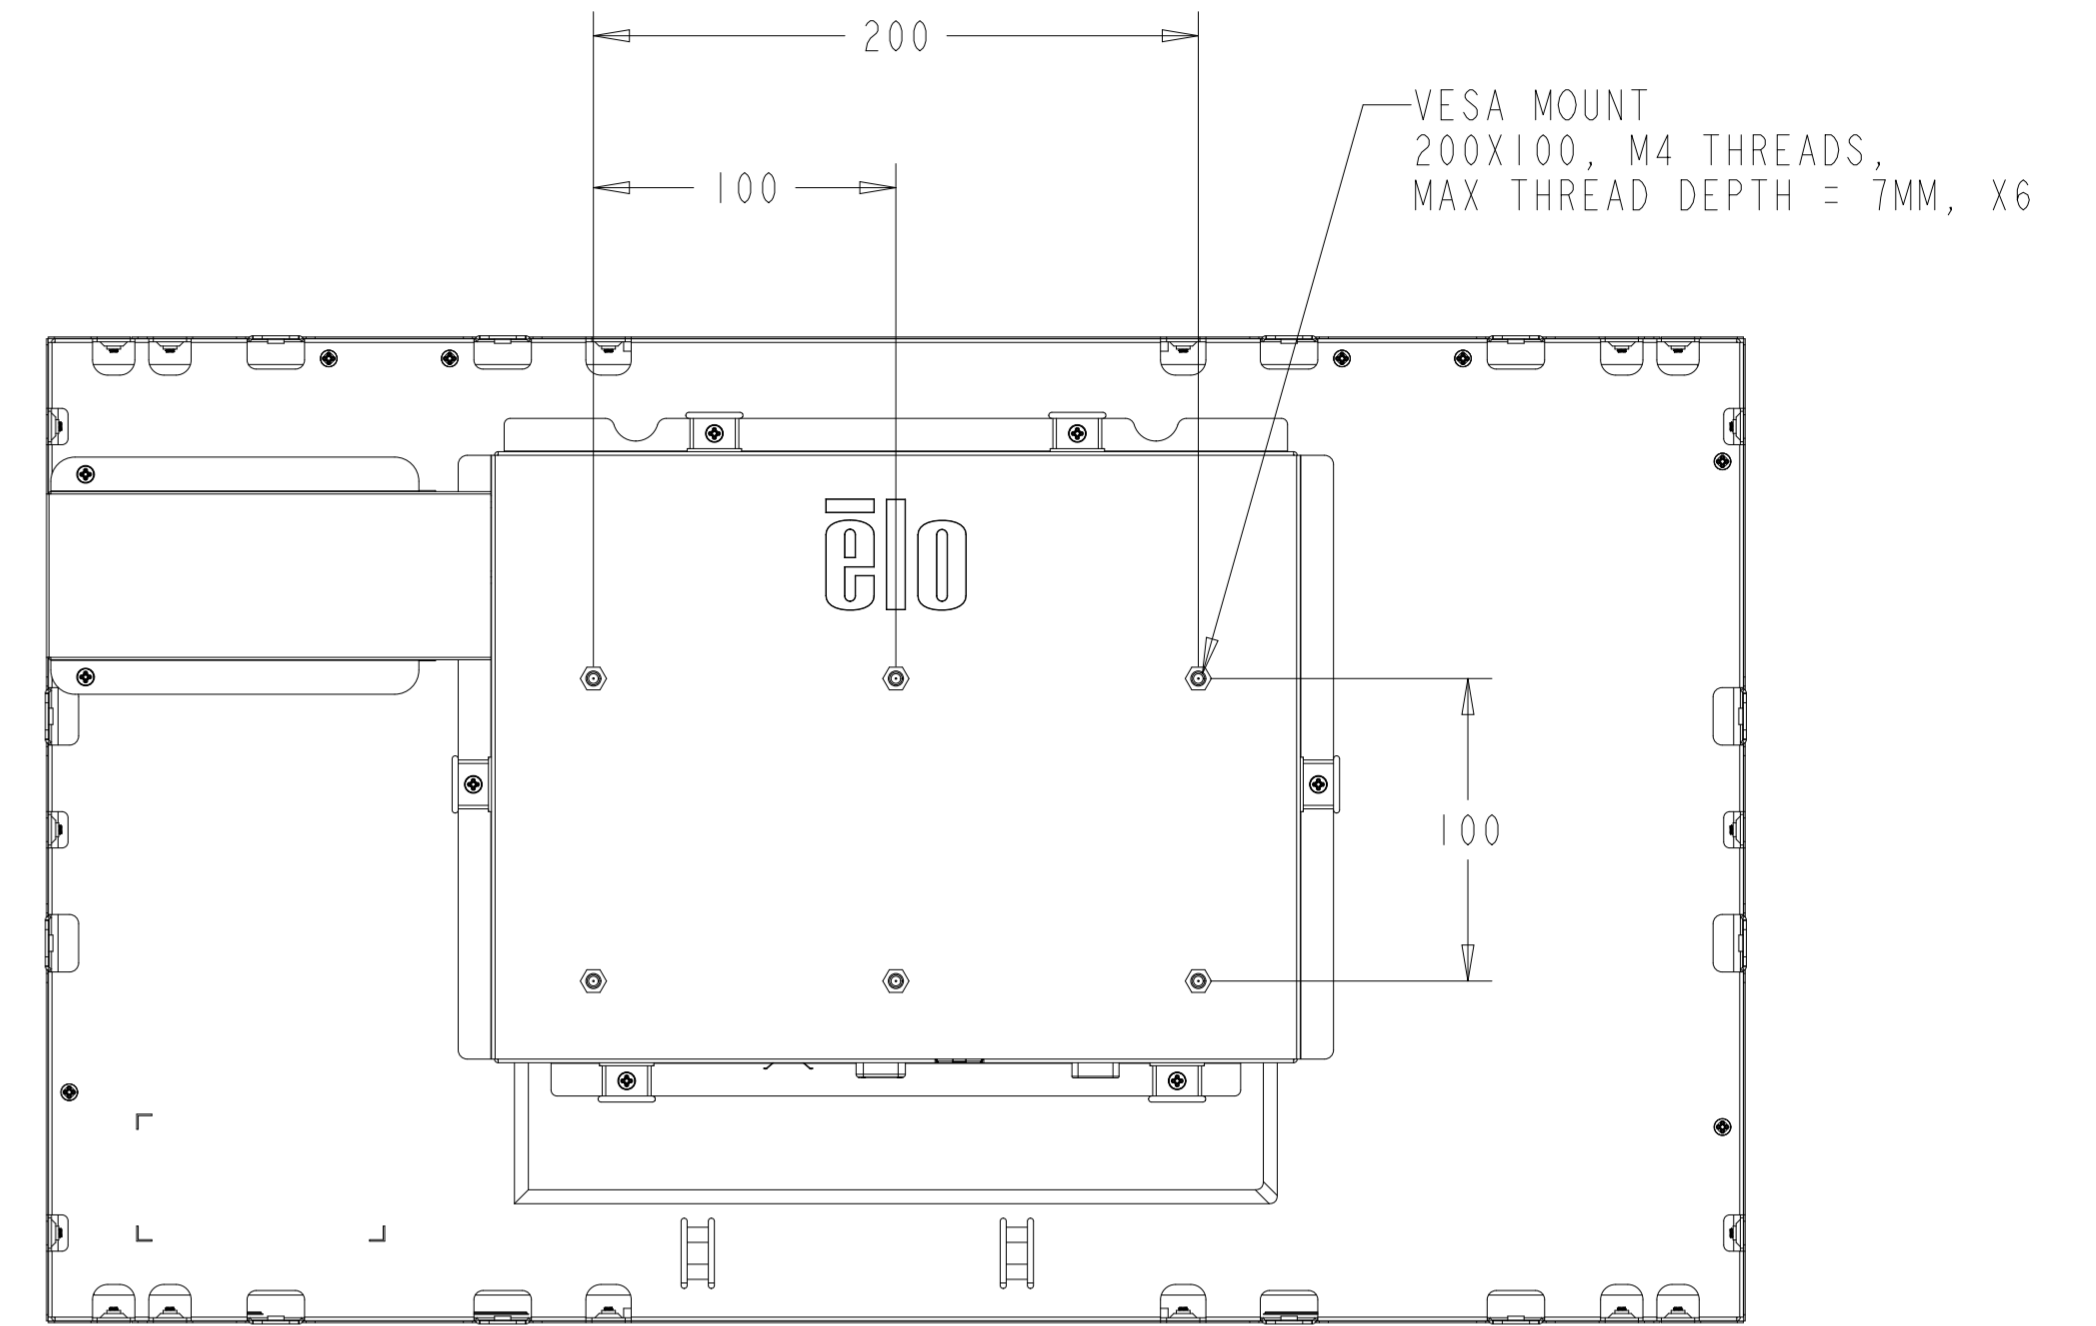

PROJECTED CAPACITIVE MODEL

PROJECTED CAPACITIVE MODEL

WITH FLUSH MOUNTING BRACKETS (6 SETS INCLUDED)  
 REPLACEMENT BRACKET KIT P/N E000879 AVAILABLE SEPARATELY

SECTION KIOSK-KIOSK  
 SCALE 2.000

DETAIL B  
 SCALE 0.600

INTELLITOUCH, ACCUTOUCH, AND SECURETOUCH MODEL

INTELLITOUCH, ACCUTOUCH, AND SECURETOUCH MODEL

WITH SIDE MOUNTING BRACKETS (6 INCLUDED)  
 REPLACEMENT BRACKET KIT P/N E000878 AVAILABLE SEPARATELY

OPTIONAL FRONT MOUNT BEZEL KIT - P/N E000880  
 FOR INTELLITOUCH, ACCUTOUCH, AND SECURETOUCH MODEL ONLY  
 ORDERED SEPARATELY, CUSTOMER ASSEMBLED

ZERO-BEZEL INTELLITOUCH MODEL

ZERO-BEZEL INTELLITOUCH MODEL

WITH FLUSH MOUNTING BRACKETS (6 SETS INCLUDED)  
 REPLACEMENT BRACKET KIT P/N E000879 AVAILABLE SEPARATELY

DETAIL D  
 SCALE 0.600