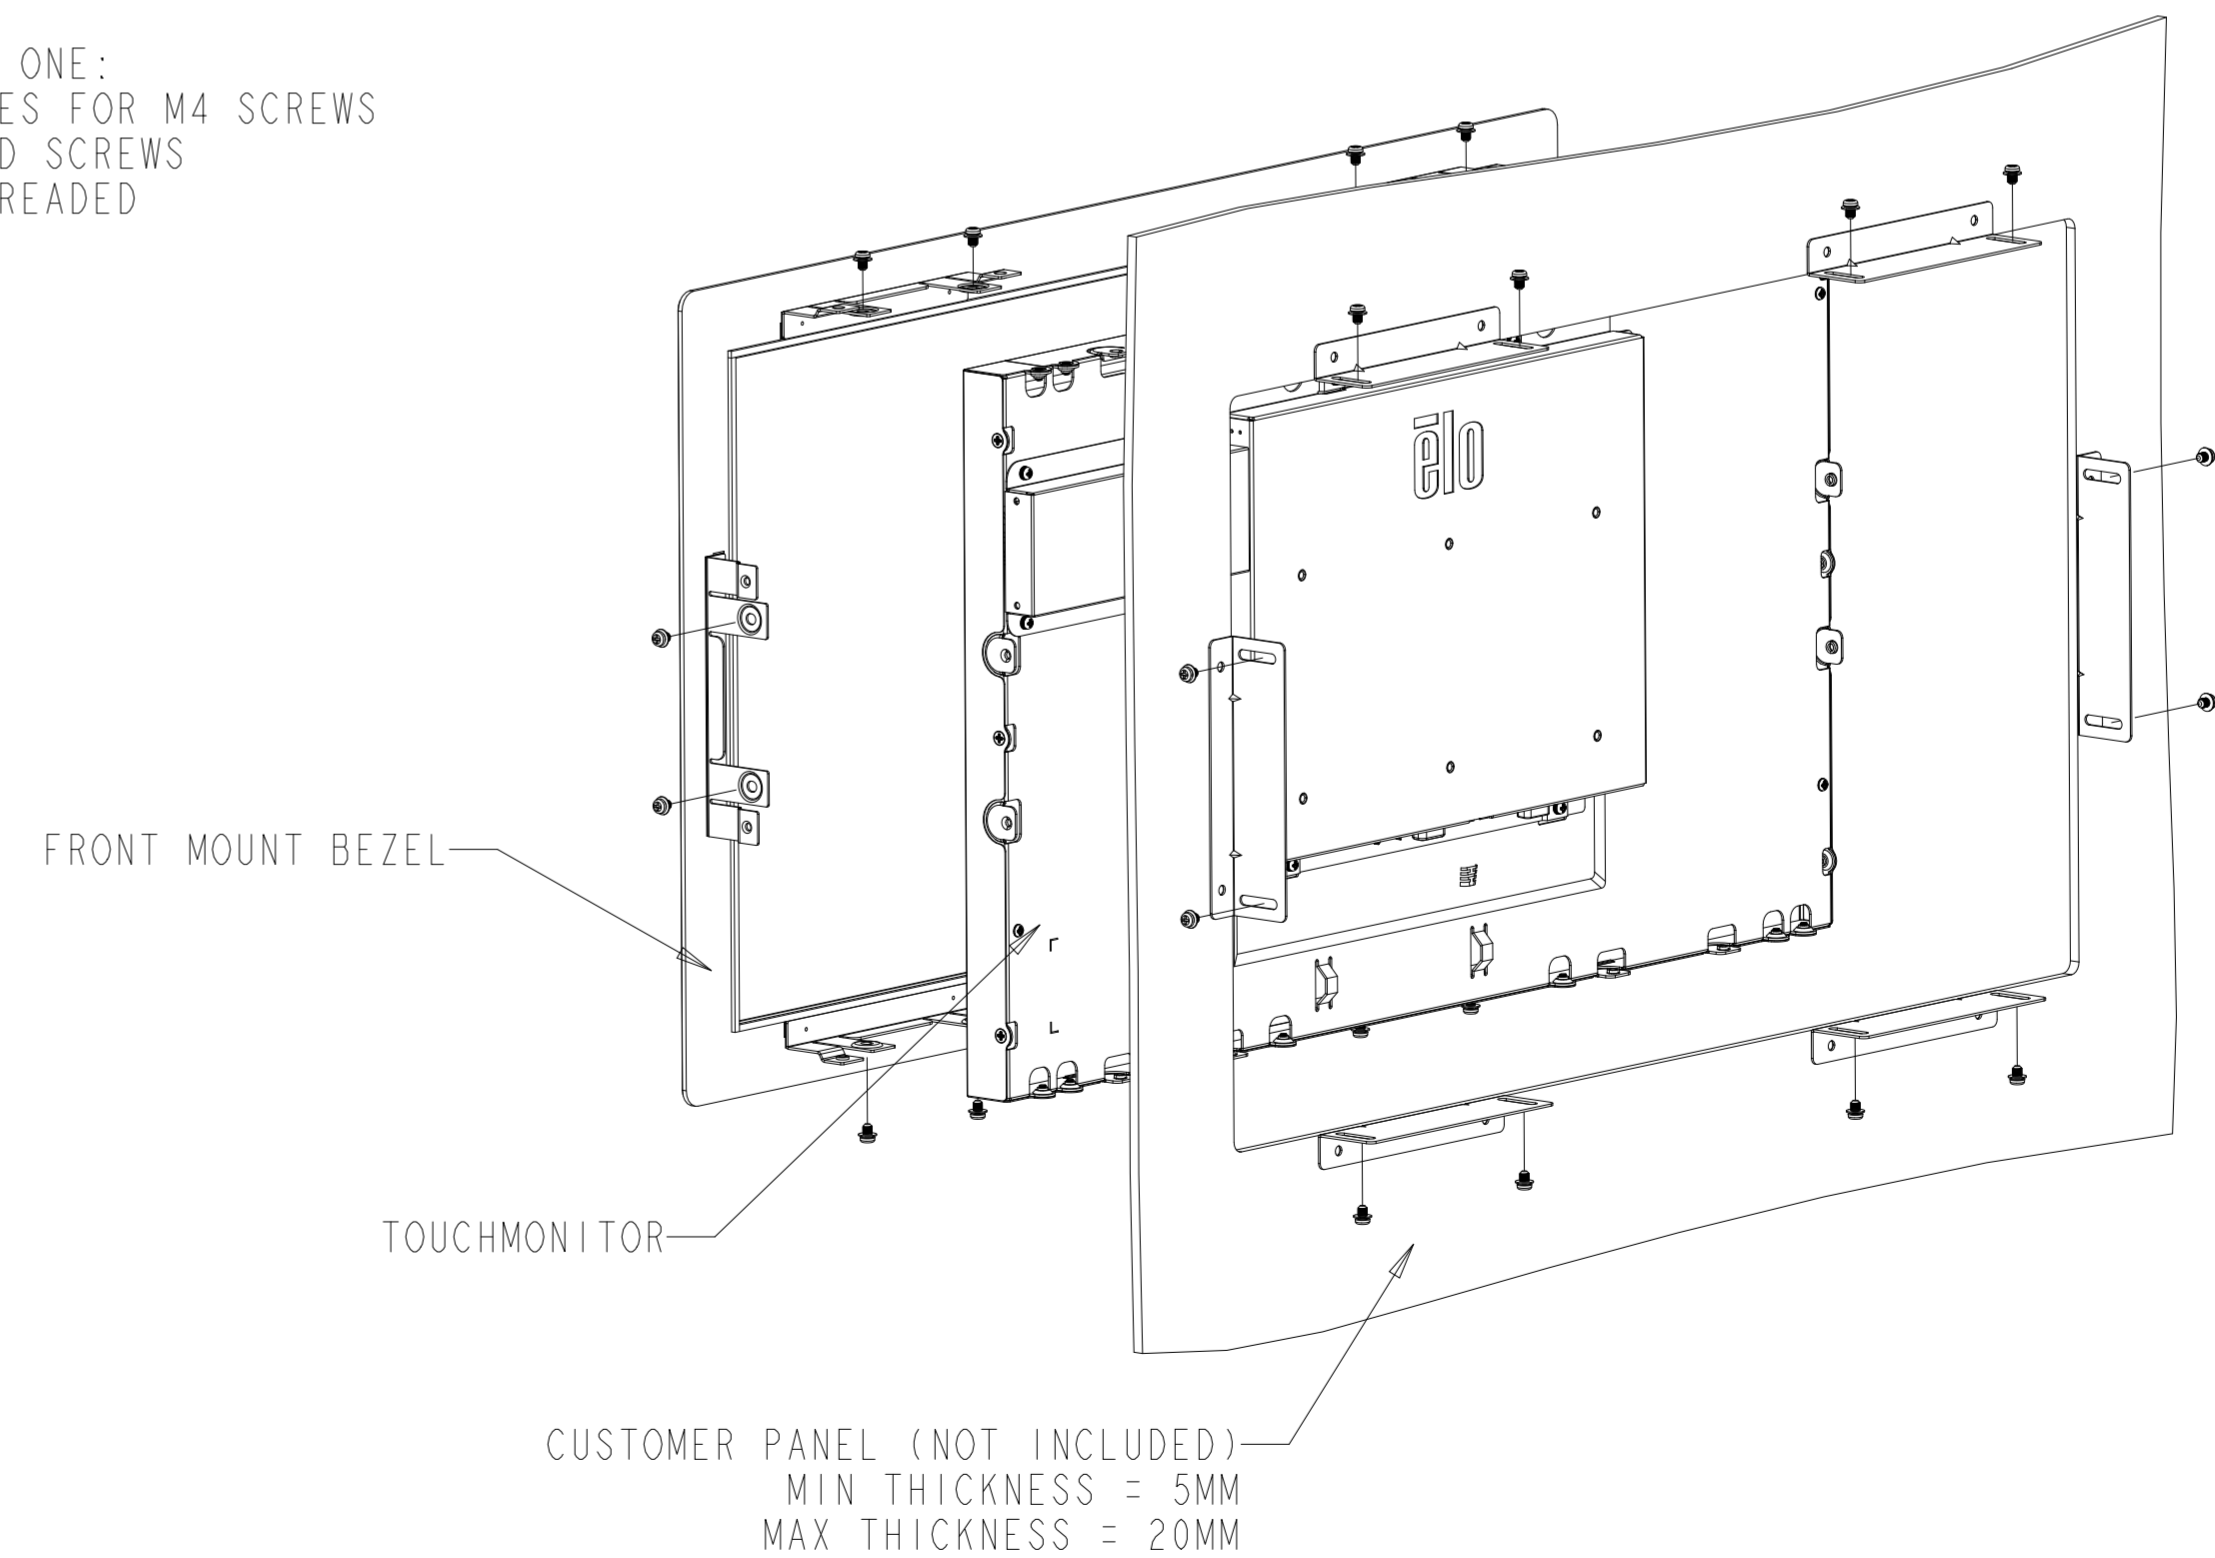

INTELLITOUCH, ACCUTOUCH, AND SECURETOUCH MODEL

INTELLITOUCH, ACCUTOUCH, AND SECURETOUCH MODEL

WITH SIDE MOUNTING BRACKETS (6 INCLUDED)  
 REPLACEMENT BRACKET KIT P/N E000878 AVAILABLE SEPARATELY

OPTIONAL FRONT MOUNT BEZEL KIT - P/N E000880  
 FOR INTELLITOUCH, ACCUTOUCH, AND SECURETOUCH MODEL ONLY  
 ORDERED SEPARATELY, CUSTOMER ASSEMBLED

ZERO-BEZEL INTELLITOUCH MODEL

ZERO-BEZEL INTELLITOUCH MODEL

WITH FLUSH MOUNTING BRACKETS (6 SETS INCLUDED)  
 REPLACEMENT BRACKET KIT P/N E000879 AVAILABLE SEPARATELY

DETAIL D  
 SCALE 0.600