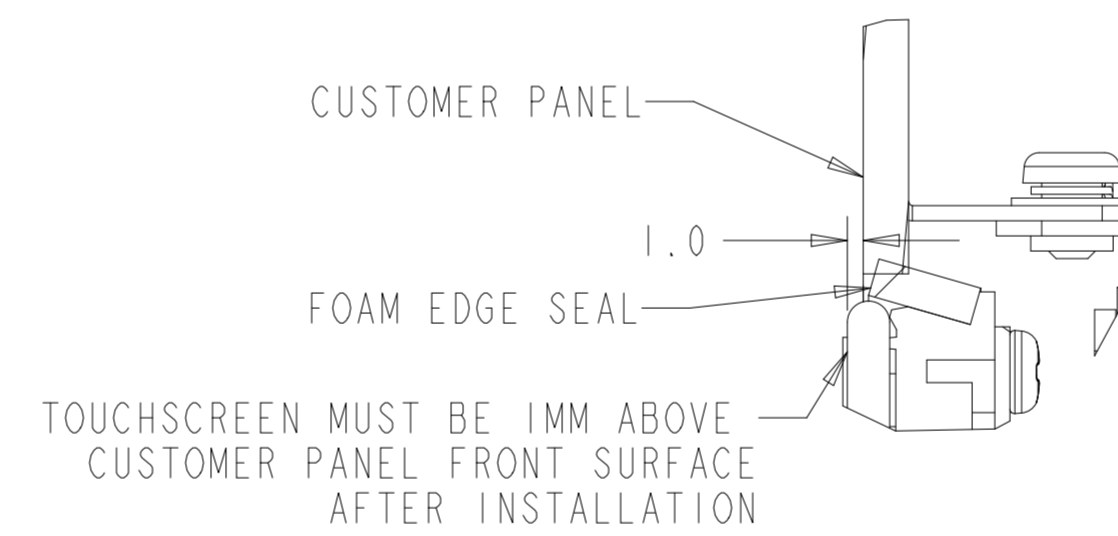

INTELLITOUCH, ACCUTOUCH, AND SECURETOUCH MODEL

INTELLITOUCH, ACCUTOUCH, AND SECURETOUCH MODEL

WITH SIDE MOUNTING BRACKETS (6 INCLUDED)  
 REPLACEMENT BRACKET KIT P/N E000878 AVAILABLE SEPARATELY

OPTIONAL FRONT MOUNT BEZEL KIT - P/N E000880  
 FOR INTELLITOUCH, ACCUTOUCH, AND SECURETOUCH MODEL ONLY  
 ORDERED SEPARATELY, CUSTOMER ASSEMBLED

ZERO-BEZEL INTELLITOUCH MODEL

ZERO-BEZEL INTELLITOUCH MODEL

WITH FLUSH MOUNTING BRACKETS (6 SETS INCLUDED)  
 REPLACEMENT BRACKET KIT P/N E000879 AVAILABLE SEPARATELY

DETAIL D  
 SCALE 0.600