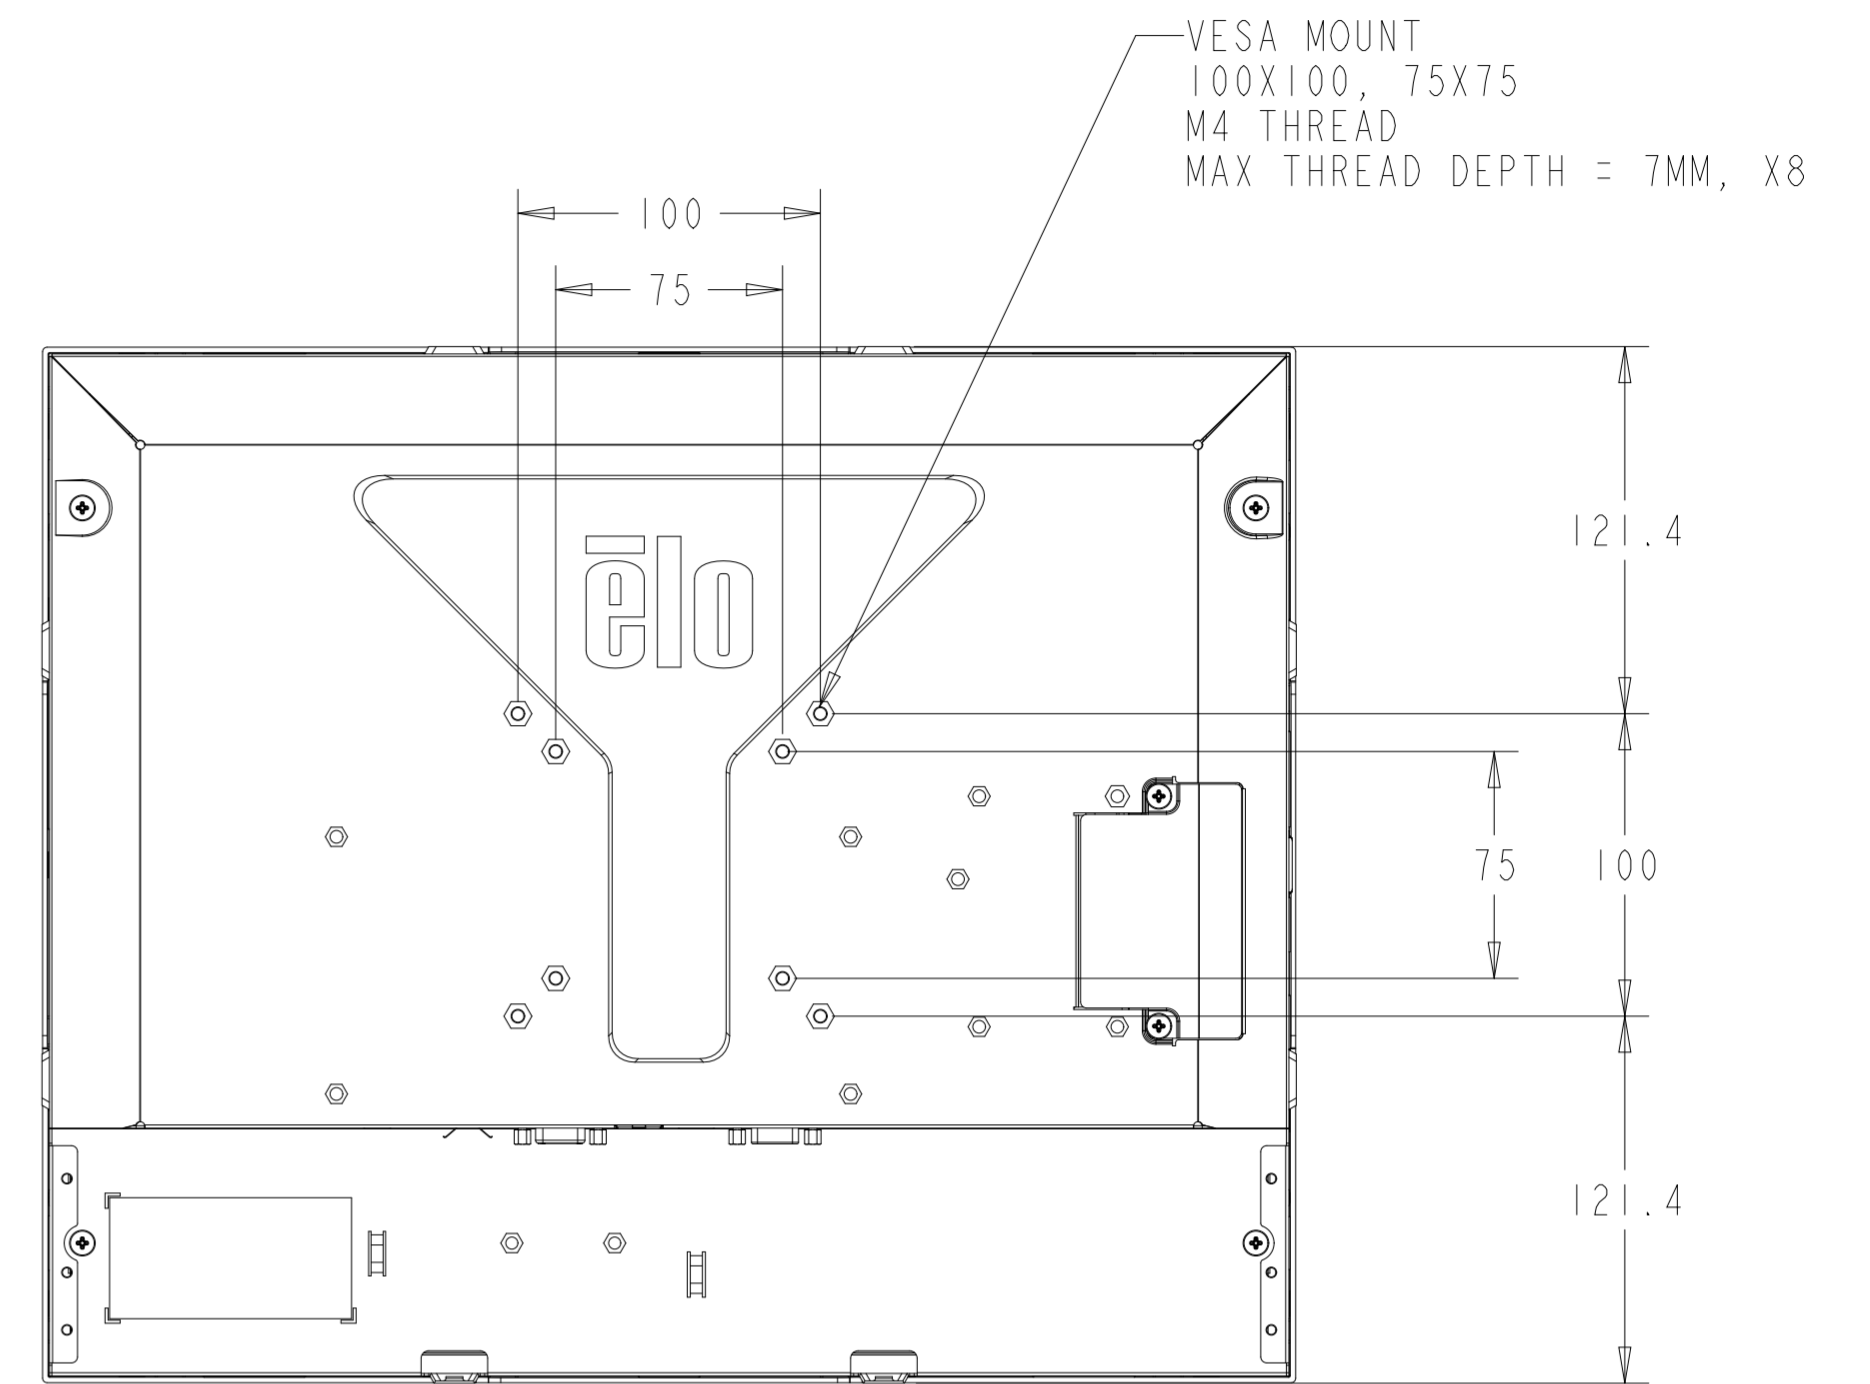

PROJECTED CAPACITIVE MODEL

PROJECTED CAPACITIVE MODEL

WITH FLUSH MOUNTING BRACKETS (4 INCLUDED)  
 REPLACEMENT BRACKET KIT P/N E001178 AVAILABLE SEPARATELY

DETAIL B  
 SCALE 0.700

INTELLITOUCH, ACCUTOUCH, AND SECURETOUCH MODEL

DETAIL A  
CENTERING LIP  
SCALE 2.000

INTELLITOUCH, ACCUTOUCH, AND SECURETOUCH MODEL

WITH SIDE MOUNTING BRACKETS (2 INCLUDED)  
 REPLACEMENT BRACKET KIT P/N EI47211 AVAILABLE SEPARATELY

FRONT MOUNT BEZEL KIT P/N E163604  
 COMPATIBLE WITH INTELLITOUCH, ACCUTOUCH, AND SECURETOUCH MODEL ONLY  
 ORDERED SEPARATELY, CUSTOMER ASSEMBLED