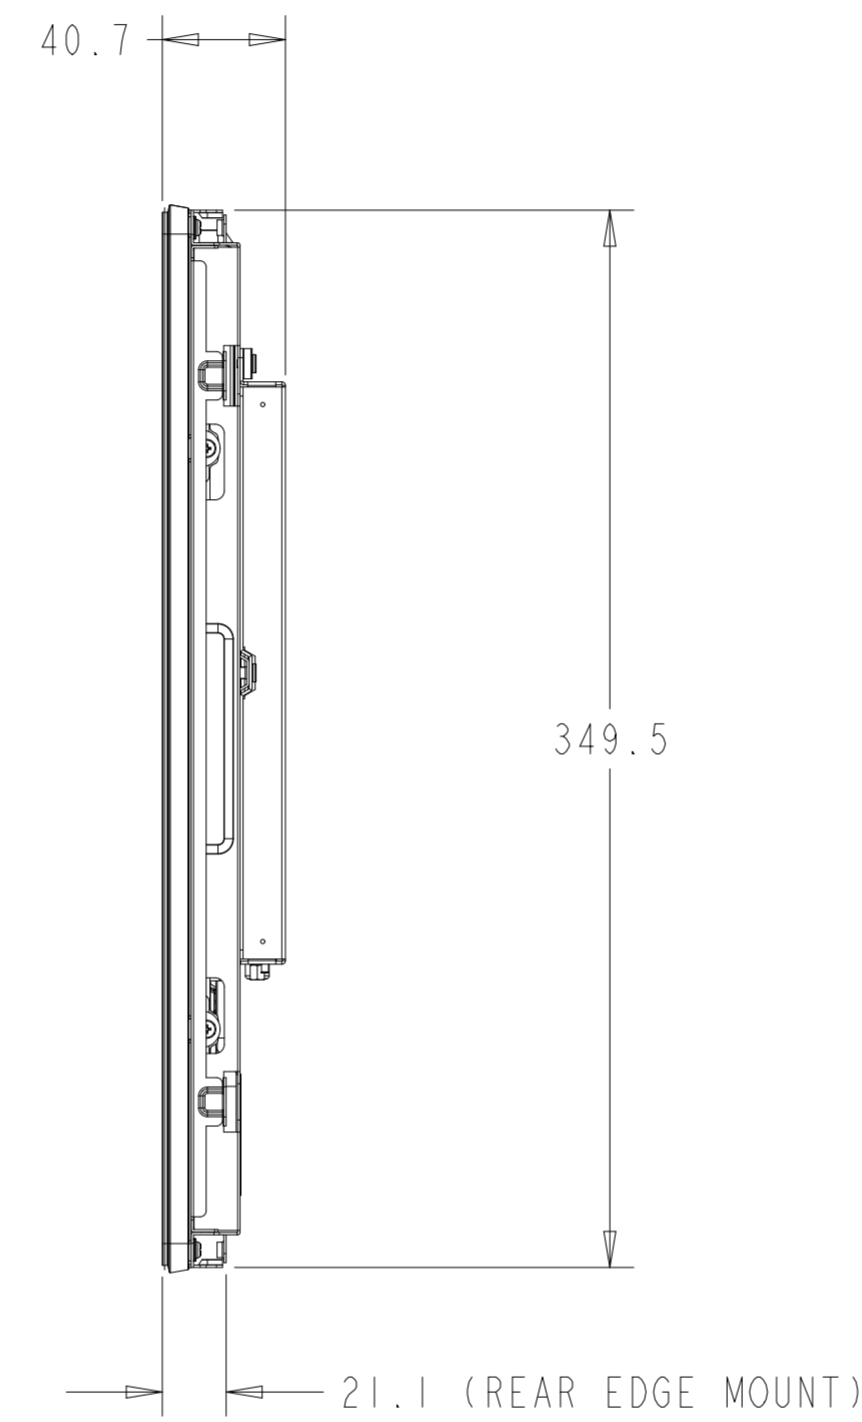

PROJECTED CAPACITIVE MODEL

PROJECTED CAPACITIVE MODEL

WITH FLUSH MOUNTING BRACKETS (4 INCLUDED)  
 REPLACEMENT BRACKET KIT P/N E001178 AVAILABLE SEPARATELY

DETAIL B  
 SCALE 0.700

INTELLITOUCH, ACCUTOUCH, AND SECURETOUCH MODEL

DETAIL A  
CENTERING LIP  
SCALE 2.000

INTELLITOUCH, ACCUTOUCH, AND SECURETOUCH MODEL

WITH SIDE MOUNTING BRACKETS (2 INCLUDED)  
 REPLACEMENT BRACKET KIT P/N EI47211 AVAILABLE SEPARATELY

FRONT MOUNT BEZEL KIT P/N E163604  
 COMPATIBLE WITH INTELLITOUCH, ACCUTOUCH, AND SECURETOUCH MODEL ONLY  
 ORDERED SEPARATELY, CUSTOMER ASSEMBLED