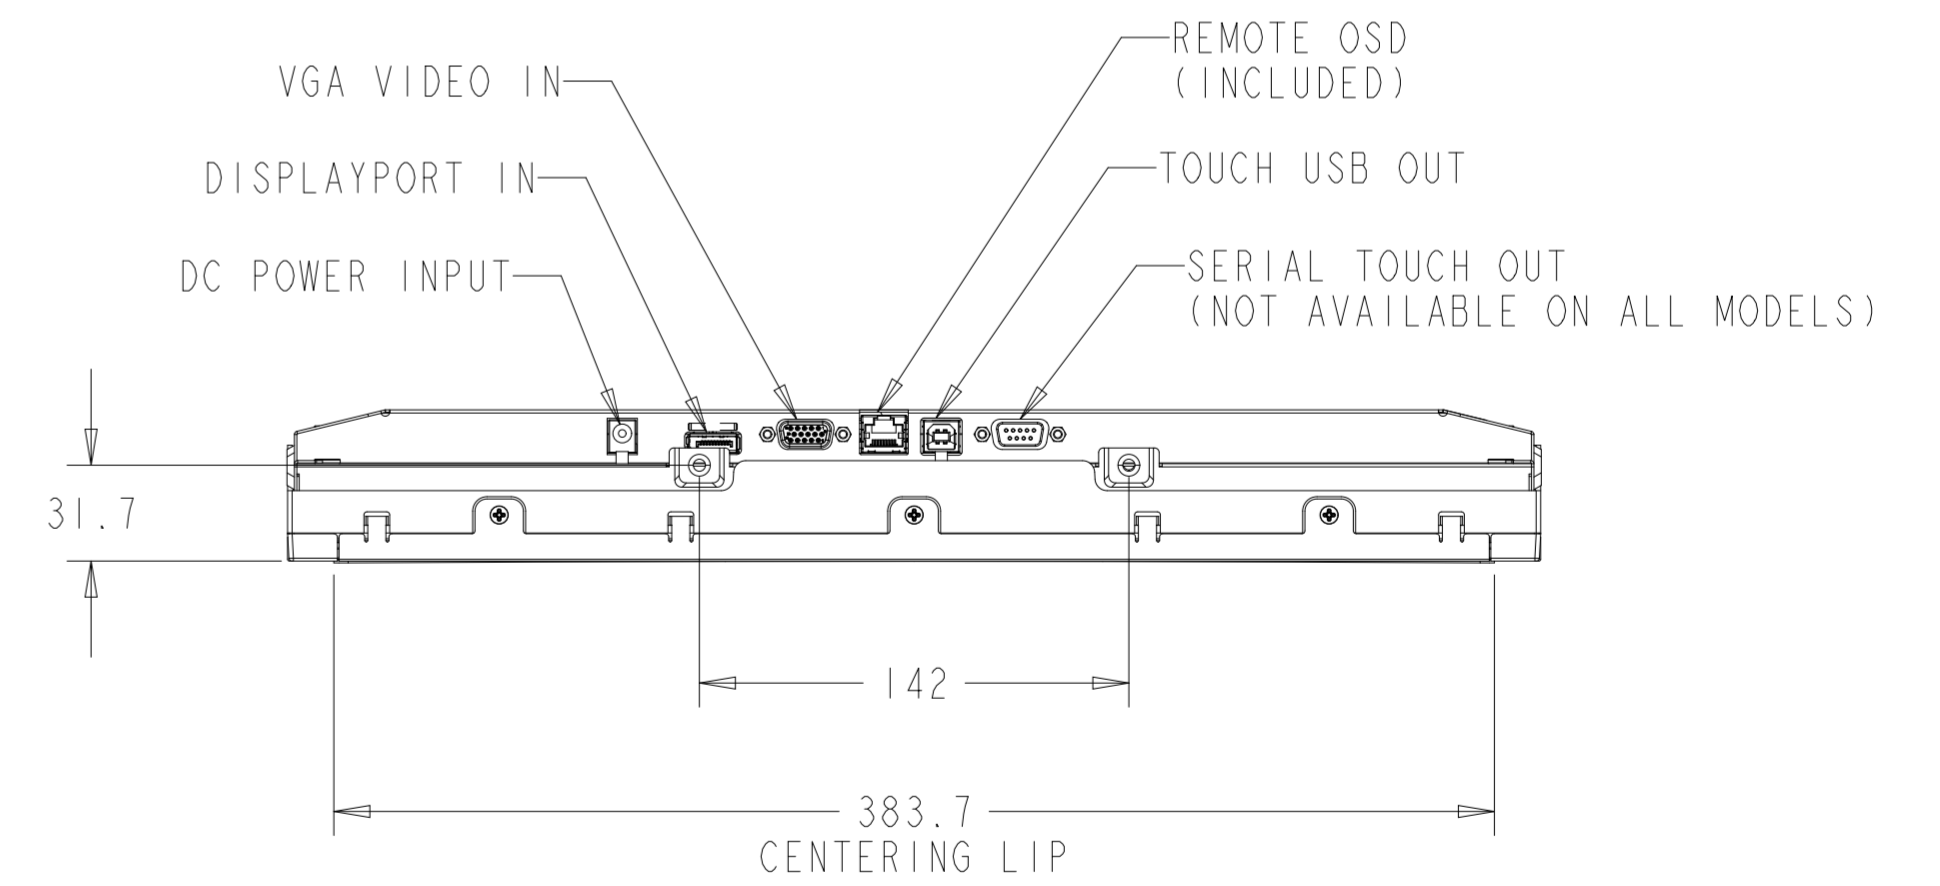

PROJECTED CAPACITIVE MODEL

PROJECTED CAPACITIVE MODEL

WITH FLUSH MOUNTING BRACKETS (4 INCLUDED)  
 REPLACEMENT BRACKET KIT P/N E001178 AVAILABLE SEPARATELY

DETAIL B  
 SCALE 0.700

INTELLITOUCH, ACCUTOUCH, AND SECURETOUCH MODEL

DETAIL A  
CENTERING LIP  
SCALE 2.000

INTELLITOUCH, ACCUTOUCH, AND SECURETOUCH MODEL

WITH SIDE MOUNTING BRACKETS (2 INCLUDED)  
 REPLACEMENT BRACKET KIT P/N EI47211 AVAILABLE SEPARATELY

FRONT MOUNT BEZEL KIT P/N E163604  
 COMPATIBLE WITH INTELLITOUCH, ACCUTOUCH, AND SECURETOUCH MODEL ONLY  
 ORDERED SEPARATELY, CUSTOMER ASSEMBLED

RACK MOUNT BEZEL KIT P/N E579652  
COMPATIBLE WITH INTELLITOUCH, ACCUTOUCH, AND SECURETOUCH MODEL ONLY  
ORDERED SEPARATELY, CUSTOMER ASSEMBLED