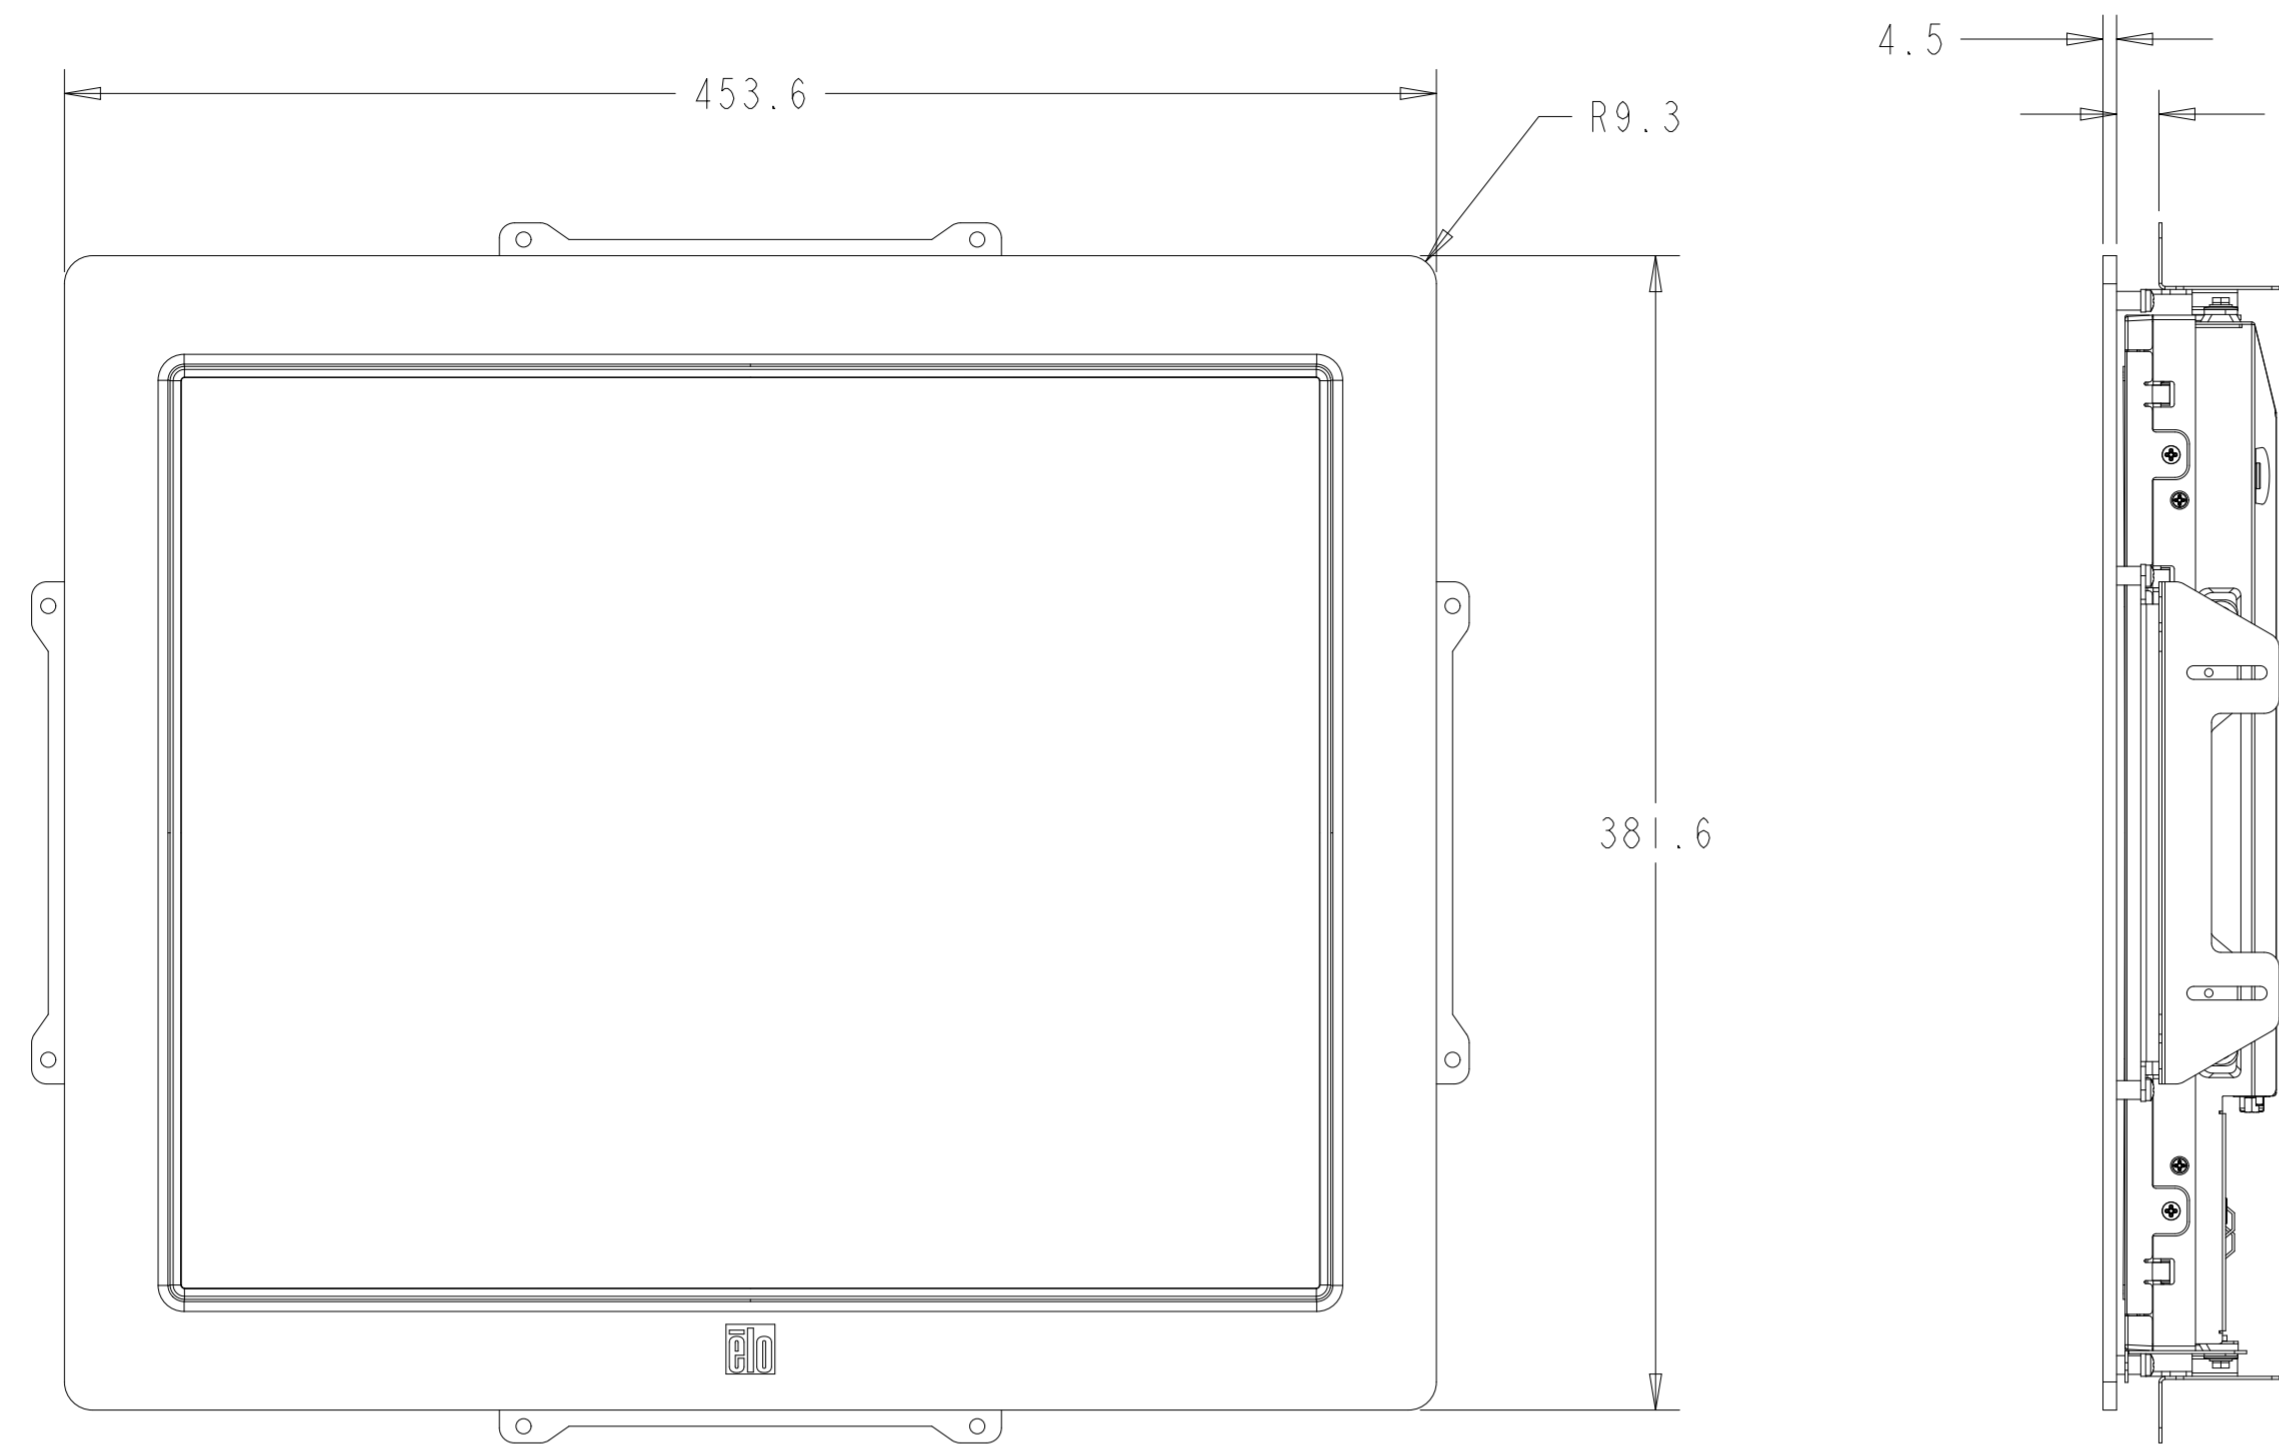

DETAIL A  
CENTERING LIP  
SCALE 2.000

INTELLITOUCH, ACCUTOUCH, AND SECURETOUCH MODEL

WITH SIDE MOUNTING BRACKETS (2 INCLUDED)  
 REPLACEMENT BRACKET KIT P/N EI47211 AVAILABLE SEPARATELY

FRONT MOUNT BEZEL KIT P/N E163604  
 COMPATIBLE WITH INTELLITOUCH, ACCUTOUCH, AND SECURETOUCH MODEL ONLY  
 ORDERED SEPARATELY, CUSTOMER ASSEMBLED