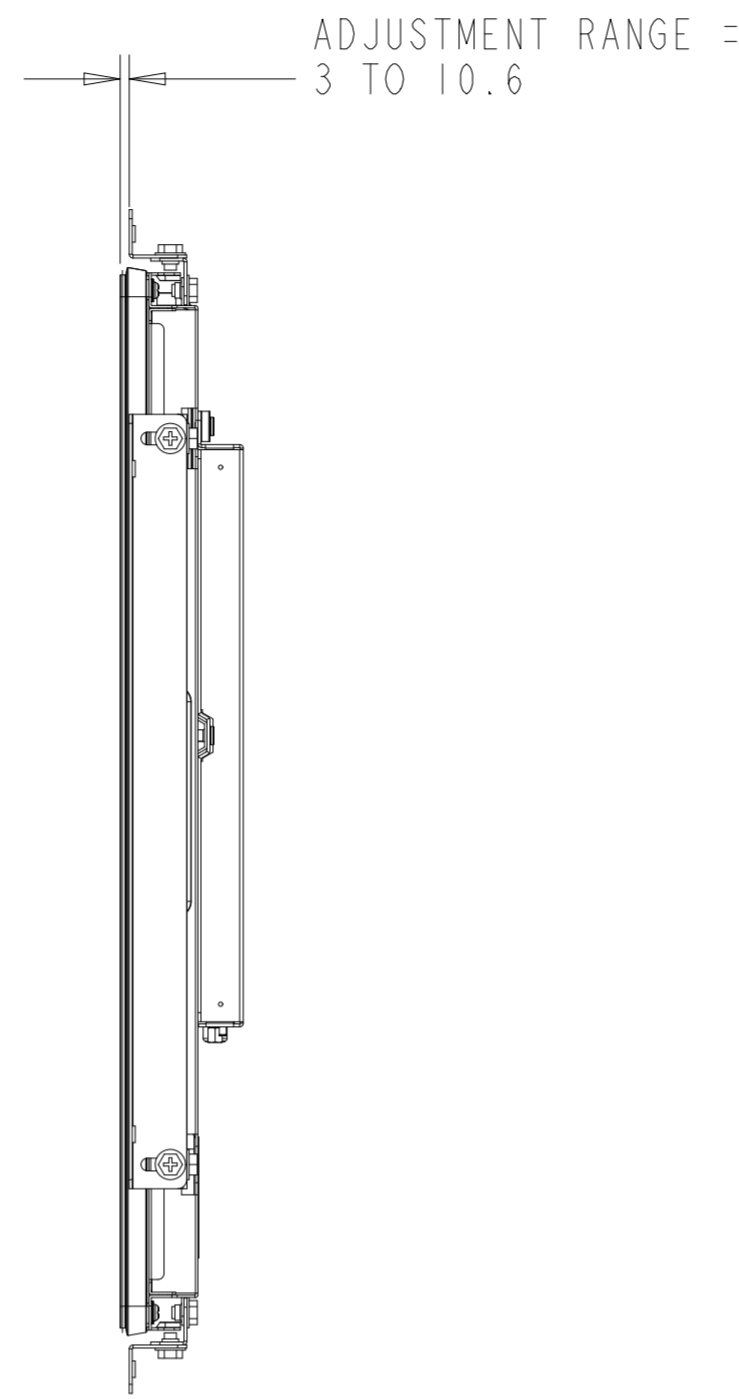

PROJECTED CAPACITIVE MODEL

PROJECTED CAPACITIVE MODEL

WITH FLUSH MOUNTING BRACKETS (4 INCLUDED)  
 REPLACEMENT BRACKET KIT P/N E001178 AVAILABLE SEPARATELY

DETAIL B  
 SCALE 0.700

INTELLITOUCH, ACCUTOUCH, AND SECURETOUCH MODEL

DETAIL A  
CENTERING LIP  
SCALE 2.000

INTELLITOUCH, ACCUTOUCH, AND SECURETOUCH MODEL

WITH SIDE MOUNTING BRACKETS (2 INCLUDED)  
 REPLACEMENT BRACKET KIT P/N EI47211 AVAILABLE SEPARATELY

FRONT MOUNT BEZEL KIT P/N E163604  
 COMPATIBLE WITH INTELLITOUCH, ACCUTOUCH, AND SECURETOUCH MODEL ONLY  
 ORDERED SEPARATELY, CUSTOMER ASSEMBLED

RACK MOUNT BEZEL KIT P/N E579652  
COMPATIBLE WITH INTELLITOUCH, ACCUTOUCH, AND SECURETOUCH MODEL ONLY  
ORDERED SEPARATELY, CUSTOMER ASSEMBLED