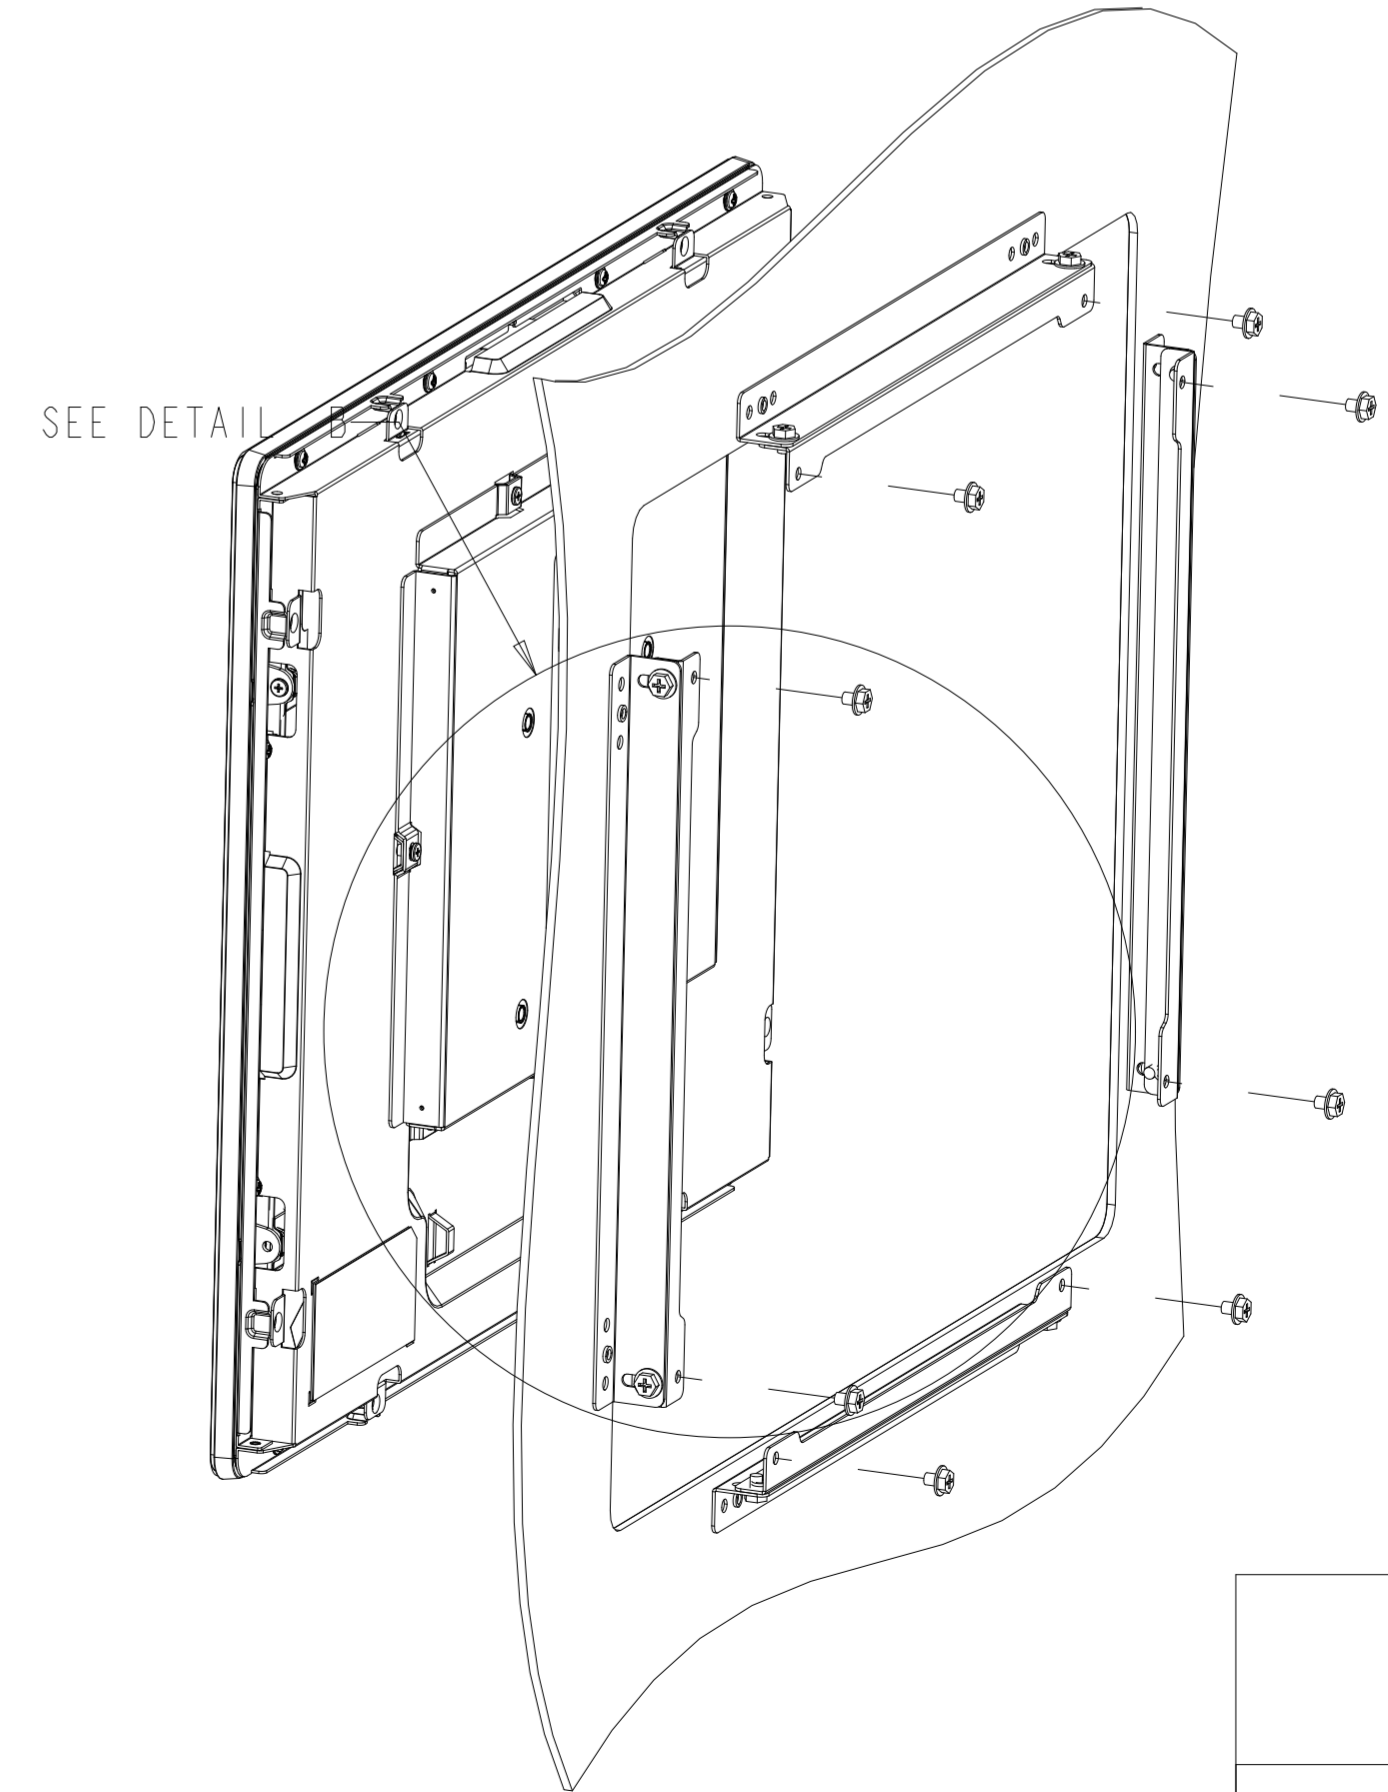

PROJECTED CAPACITIVE MODEL

PROJECTED CAPACITIVE MODEL

WITH FLUSH MOUNTING BRACKETS (4 INCLUDED)  
 REPLACEMENT BRACKET KIT P/N E001178 AVAILABLE SEPARATELY

DETAIL B  
 SCALE 0.700

INTELLITOUCH, ACCUTOUCH, AND SECURETOUCH MODEL

DETAIL A  
CENTERING LIP  
SCALE 2.000

INTELLITOUCH, ACCUTOUCH, AND SECURETOUCH MODEL

WITH SIDE MOUNTING BRACKETS (2 INCLUDED)  
 REPLACEMENT BRACKET KIT P/N EI47211 AVAILABLE SEPARATELY

FRONT MOUNT BEZEL KIT P/N E163604  
 COMPATIBLE WITH INTELLITOUCH, ACCUTOUCH, AND SECURETOUCH MODEL ONLY  
 ORDERED SEPARATELY, CUSTOMER ASSEMBLED