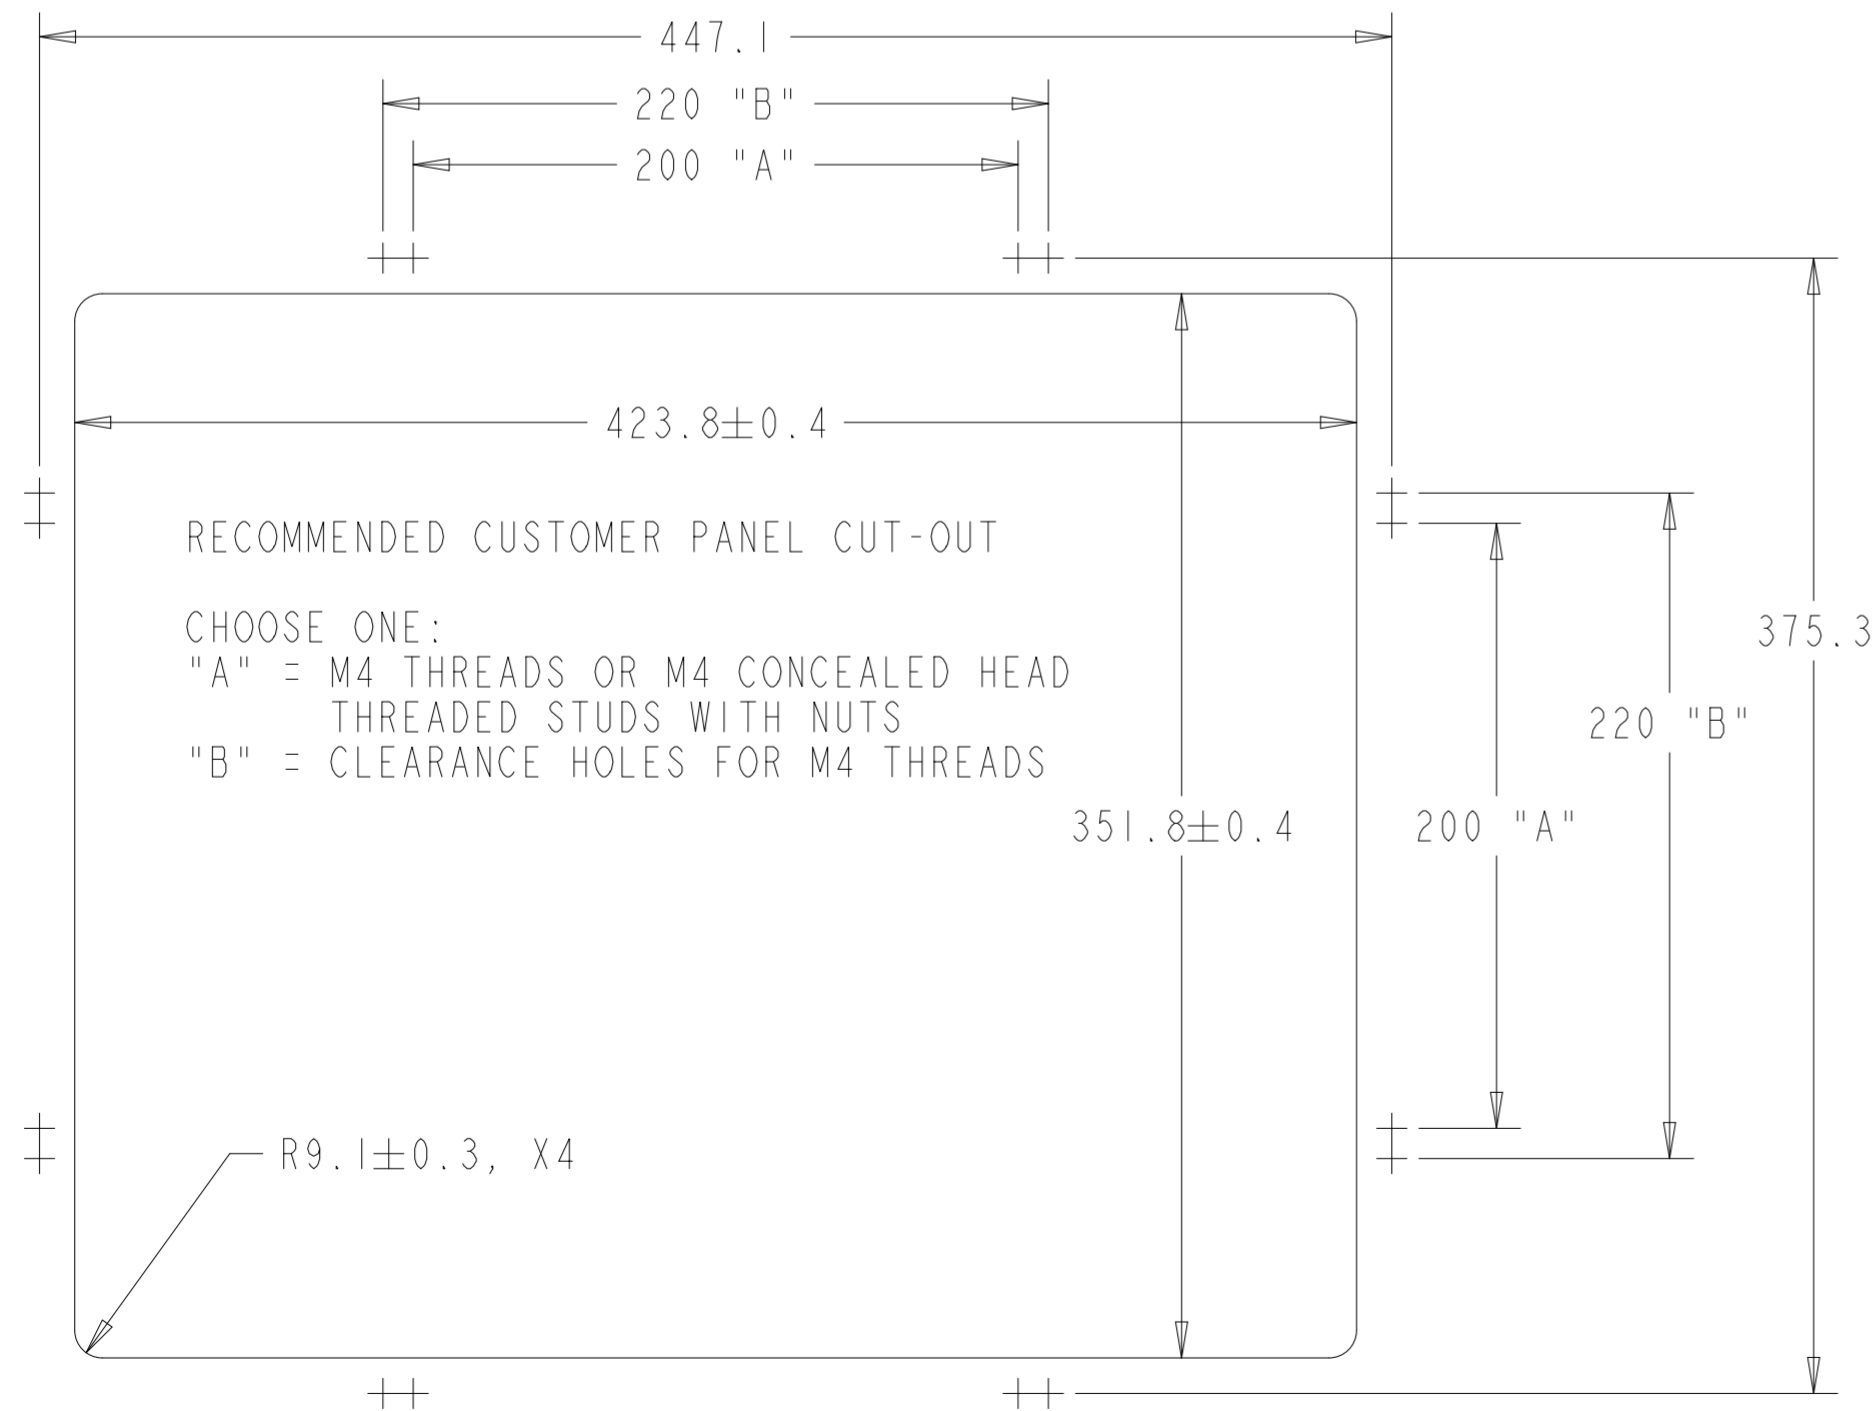

PROJECTED CAPACITIVE MODEL

PROJECTED CAPACITIVE MODEL

WITH FLUSH MOUNTING BRACKETS (4 INCLUDED)  
 REPLACEMENT BRACKET KIT P/N E001178 AVAILABLE SEPARATELY

DETAIL B  
 SCALE 0.700

INTELLITOUCH, ACCUTOUCH, AND SECURETOUCH MODEL

DETAIL A  
CENTERING LIP  
SCALE 2.000

INTELLITOUCH, ACCUTOUCH, AND SECURETOUCH MODEL

WITH SIDE MOUNTING BRACKETS (2 INCLUDED)  
 REPLACEMENT BRACKET KIT P/N EI47211 AVAILABLE SEPARATELY

FRONT MOUNT BEZEL KIT P/N E163604  
 COMPATIBLE WITH INTELLITOUCH, ACCUTOUCH, AND SECURETOUCH MODEL ONLY  
 ORDERED SEPARATELY, CUSTOMER ASSEMBLED