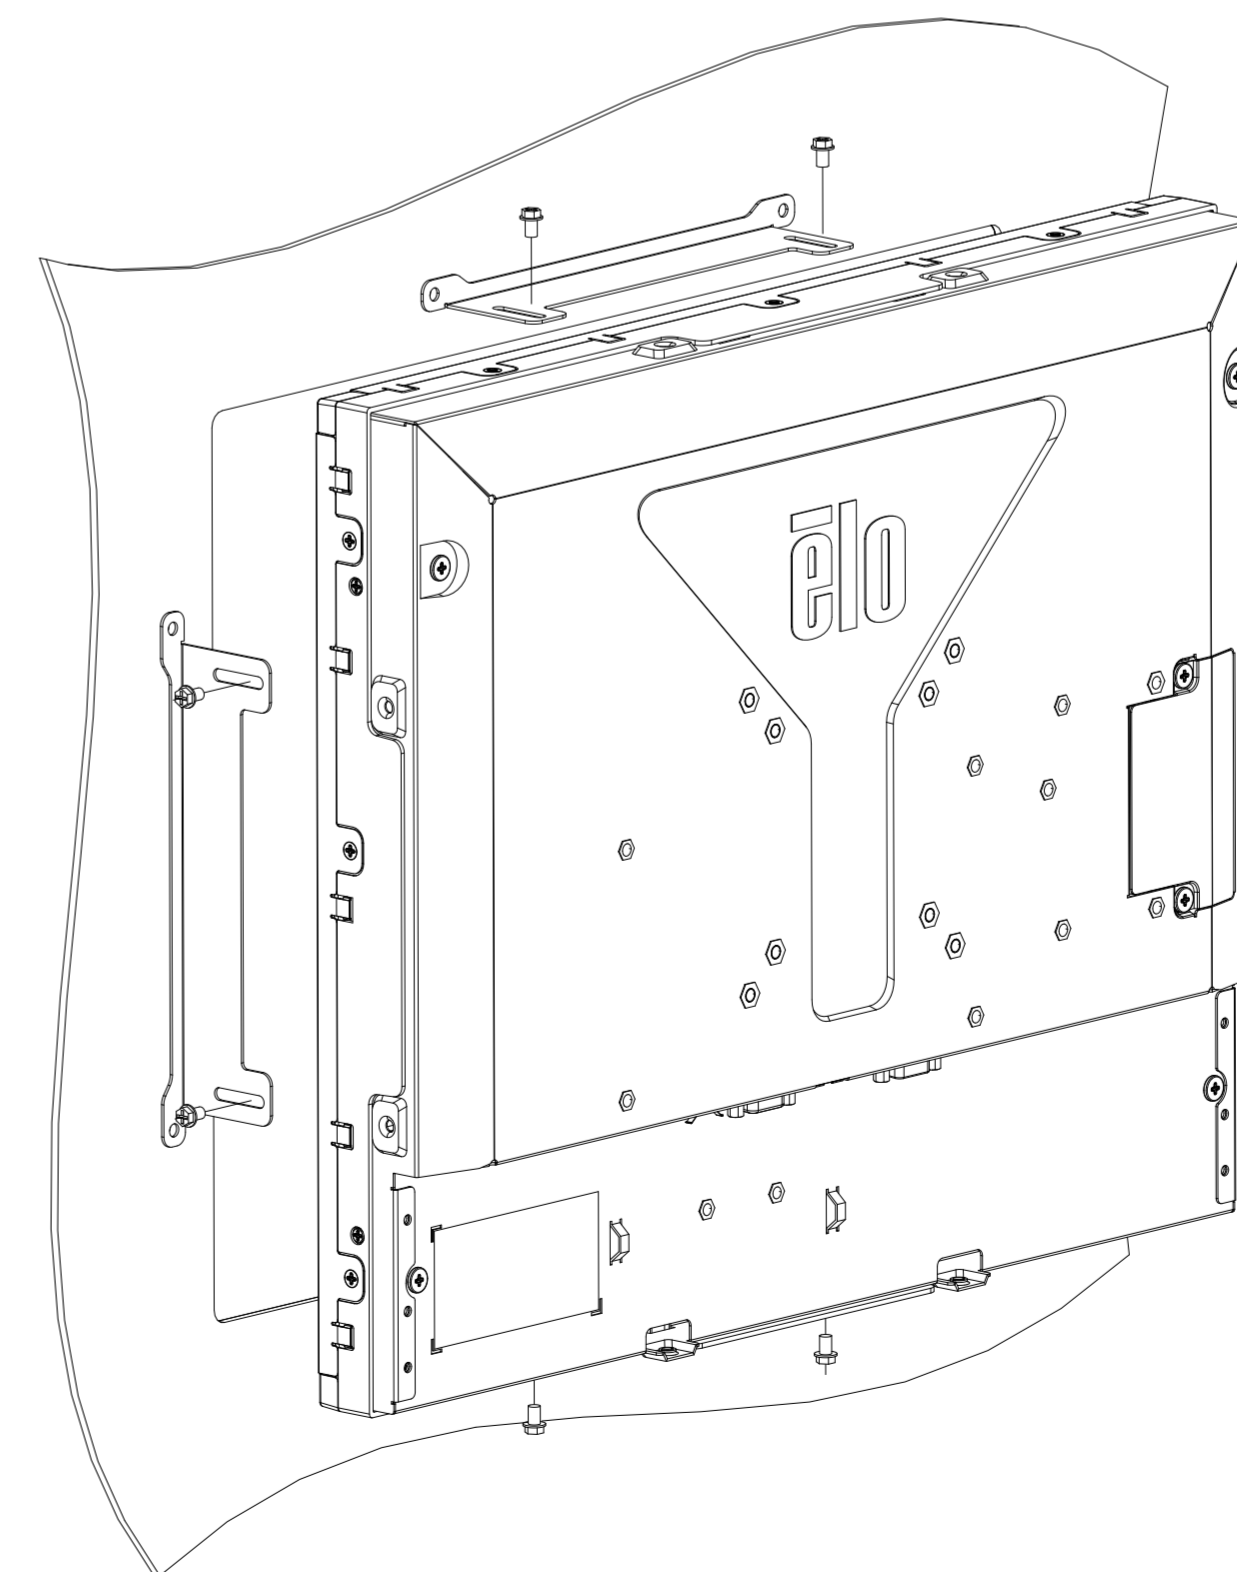

PROJECTED CAPACITIVE MODEL

PROJECTED CAPACITIVE MODEL

WITH FLUSH MOUNTING BRACKETS (4 INCLUDED)  
 REPLACEMENT BRACKET KIT P/N E001178 AVAILABLE SEPARATELY

DETAIL B  
 SCALE 0.700

INTELLITOUCH, ACCUTOUCH, AND SECURETOUCH MODEL

DETAIL A  
CENTERING LIP  
SCALE 2.000

INTELLITOUCH, ACCUTOUCH, AND SECURETOUCH MODEL

WITH SIDE MOUNTING BRACKETS (2 INCLUDED)  
 REPLACEMENT BRACKET KIT P/N EI47211 AVAILABLE SEPARATELY

FRONT MOUNT BEZEL KIT P/N E163604  
 COMPATIBLE WITH INTELLITOUCH, ACCUTOUCH, AND SECURETOUCH MODEL ONLY  
 ORDERED SEPARATELY, CUSTOMER ASSEMBLED

RACK MOUNT BEZEL KIT P/N E579652  
COMPATIBLE WITH INTELLITOUCH, ACCUTOUCH, AND SECURETOUCH MODEL ONLY  
ORDERED SEPARATELY, CUSTOMER ASSEMBLED