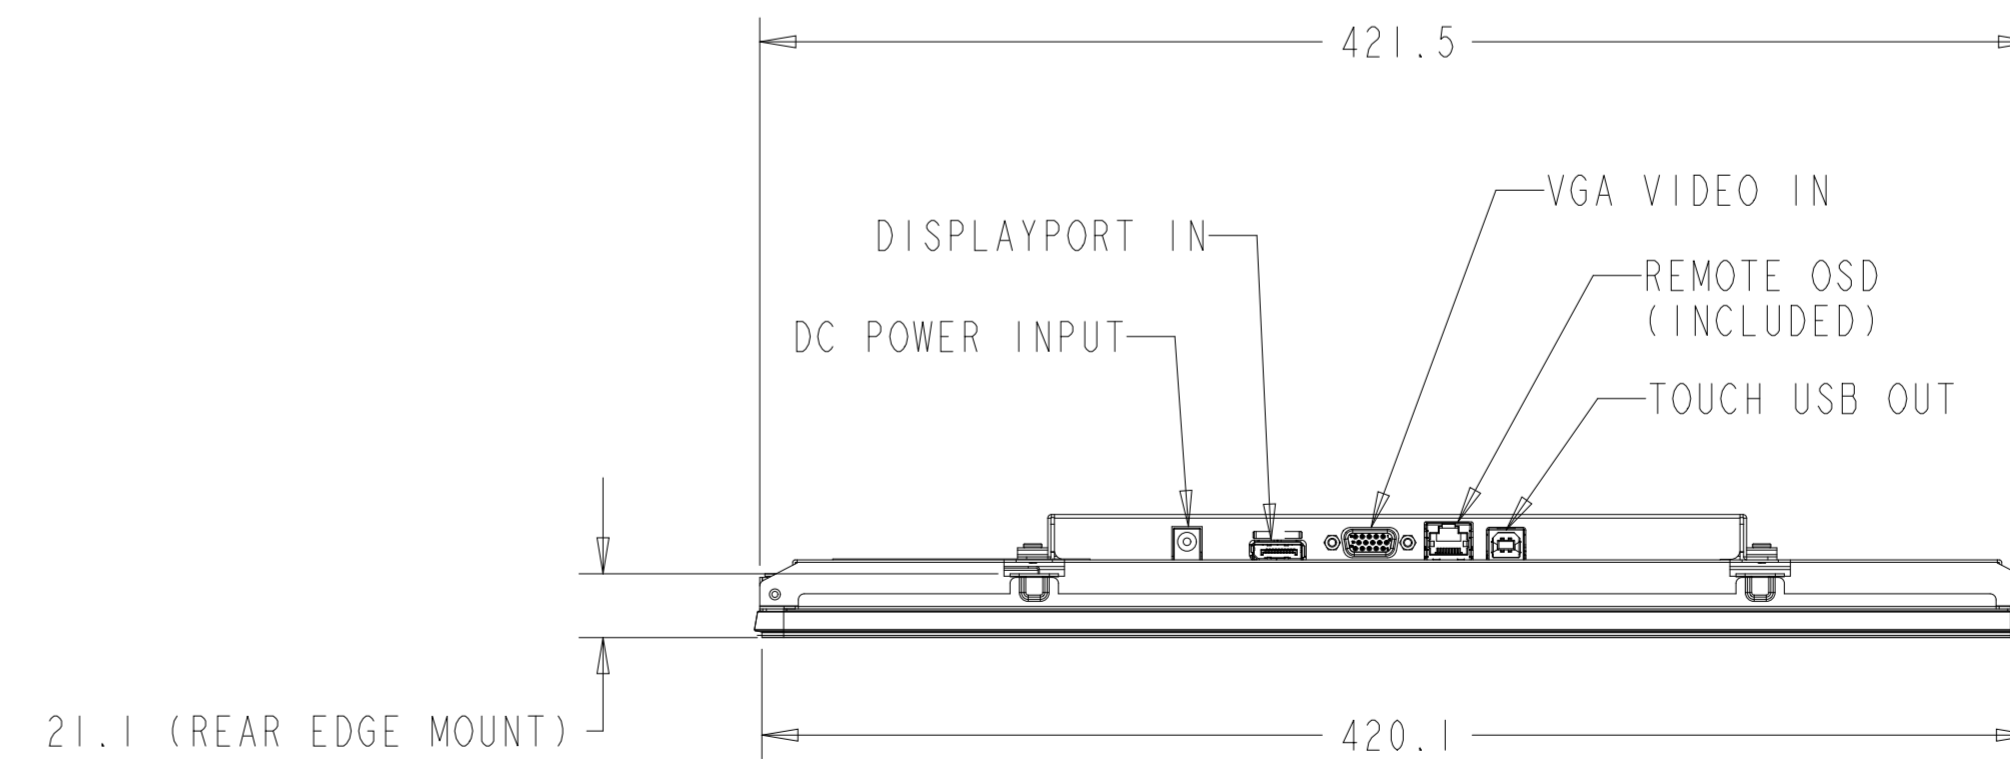

PROJECTED CAPACITIVE MODEL

PROJECTED CAPACITIVE MODEL

WITH FLUSH MOUNTING BRACKETS (4 INCLUDED)  
 REPLACEMENT BRACKET KIT P/N E001178 AVAILABLE SEPARATELY

DETAIL B  
 SCALE 0.700

INTELLITOUCH, ACCUTOUCH, AND SECURETOUCH MODEL

DETAIL A  
CENTERING LIP  
SCALE 2.000

INTELLITOUCH, ACCUTOUCH, AND SECURETOUCH MODEL

WITH SIDE MOUNTING BRACKETS (2 INCLUDED)  
 REPLACEMENT BRACKET KIT P/N EI47211 AVAILABLE SEPARATELY

FRONT MOUNT BEZEL KIT P/N E163604  
 COMPATIBLE WITH INTELLITOUCH, ACCUTOUCH, AND SECURETOUCH MODEL ONLY  
 ORDERED SEPARATELY, CUSTOMER ASSEMBLED