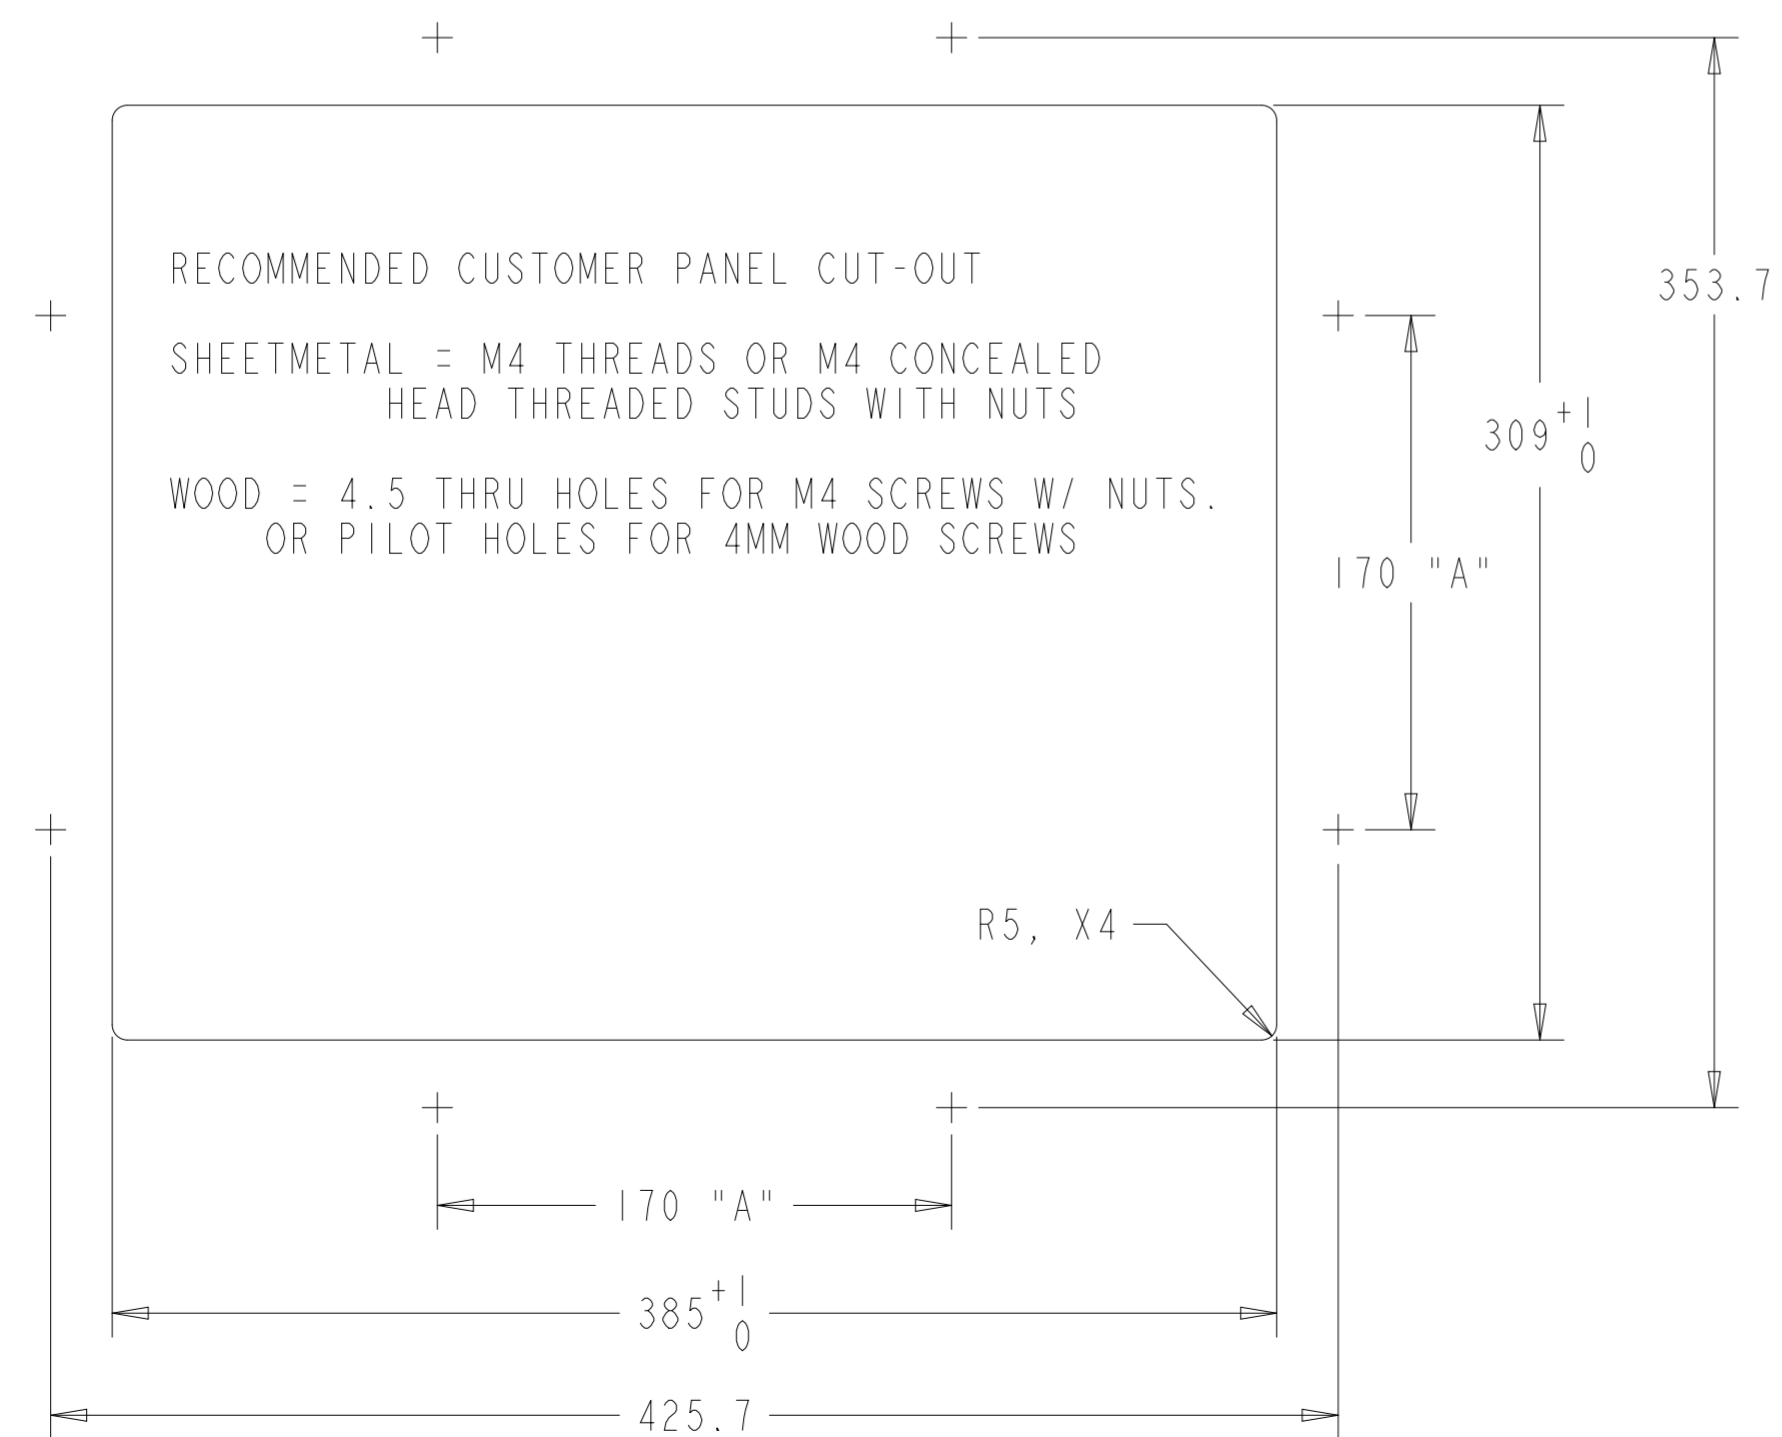

PROJECTED CAPACITIVE MODEL

PROJECTED CAPACITIVE MODEL

WITH FLUSH MOUNTING BRACKETS (4 INCLUDED)  
 REPLACEMENT BRACKET KIT P/N E001178 AVAILABLE SEPARATELY

DETAIL B  
 SCALE 0.700

INTELLITOUCH, ACCUTOUCH, AND SECURETOUCH MODEL

DETAIL A  
CENTERING LIP  
SCALE 2.000

INTELLITOUCH, ACCUTOUCH, AND SECURETOUCH MODEL

WITH SIDE MOUNTING BRACKETS (2 INCLUDED)  
 REPLACEMENT BRACKET KIT P/N EI47211 AVAILABLE SEPARATELY

FRONT MOUNT BEZEL KIT P/N E163604  
 COMPATIBLE WITH INTELLITOUCH, ACCUTOUCH, AND SECURETOUCH MODEL ONLY  
 ORDERED SEPARATELY, CUSTOMER ASSEMBLED