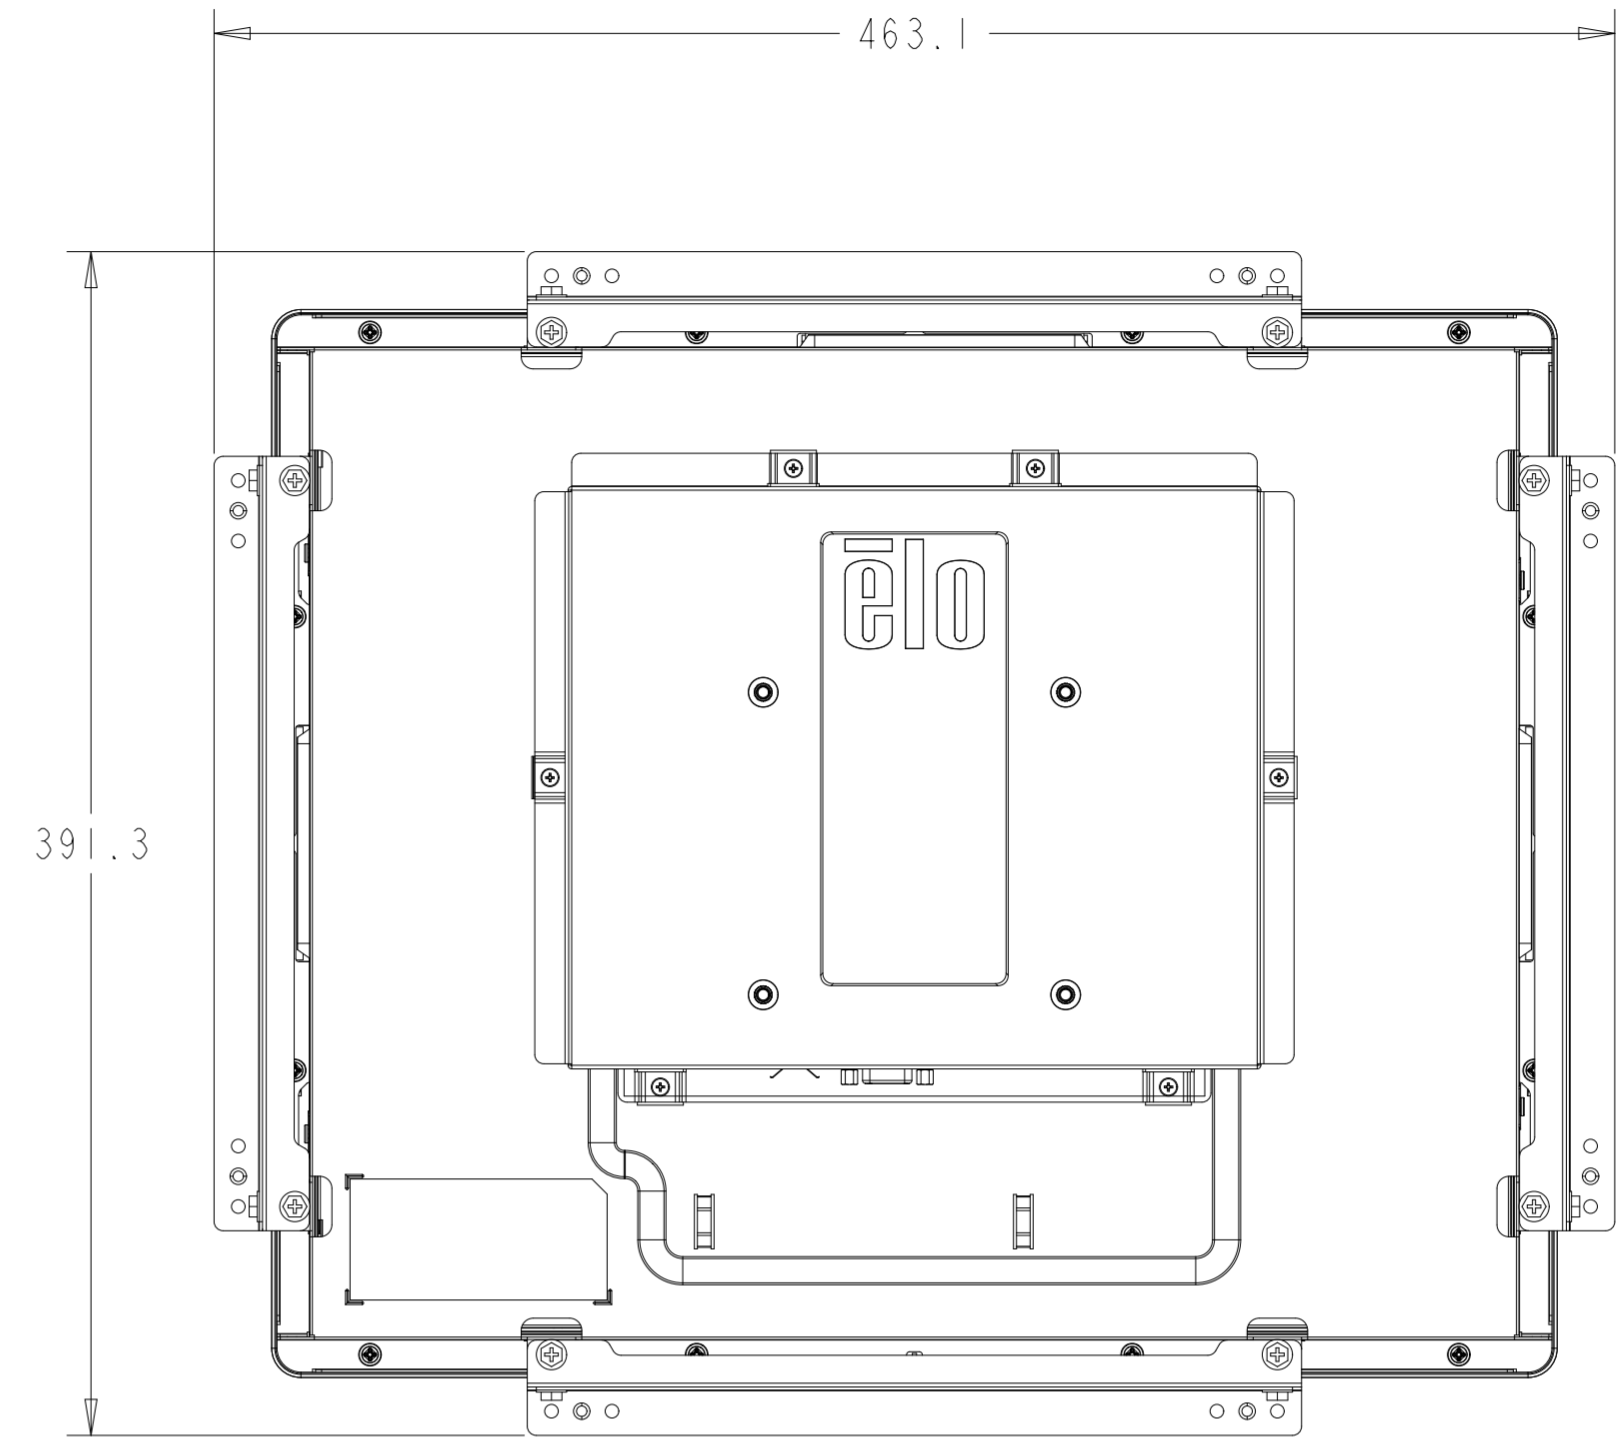

PROJECTED CAPACITIVE MODEL

PROJECTED CAPACITIVE MODEL

WITH FLUSH MOUNTING BRACKETS (4 INCLUDED)  
 REPLACEMENT BRACKET KIT P/N E001178 AVAILABLE SEPARATELY

DETAIL B  
 SCALE 0.700

INTELLITOUCH, ACCUTOUCH, AND SECURETOUCH MODEL

DETAIL A  
CENTERING LIP  
SCALE 2.000

INTELLITOUCH, ACCUTOUCH, AND SECURETOUCH MODEL

WITH SIDE MOUNTING BRACKETS (2 INCLUDED)  
 REPLACEMENT BRACKET KIT P/N EI47211 AVAILABLE SEPARATELY

FRONT MOUNT BEZEL KIT P/N E163604  
 COMPATIBLE WITH INTELLITOUCH, ACCUTOUCH, AND SECURETOUCH MODEL ONLY  
 ORDERED SEPARATELY, CUSTOMER ASSEMBLED