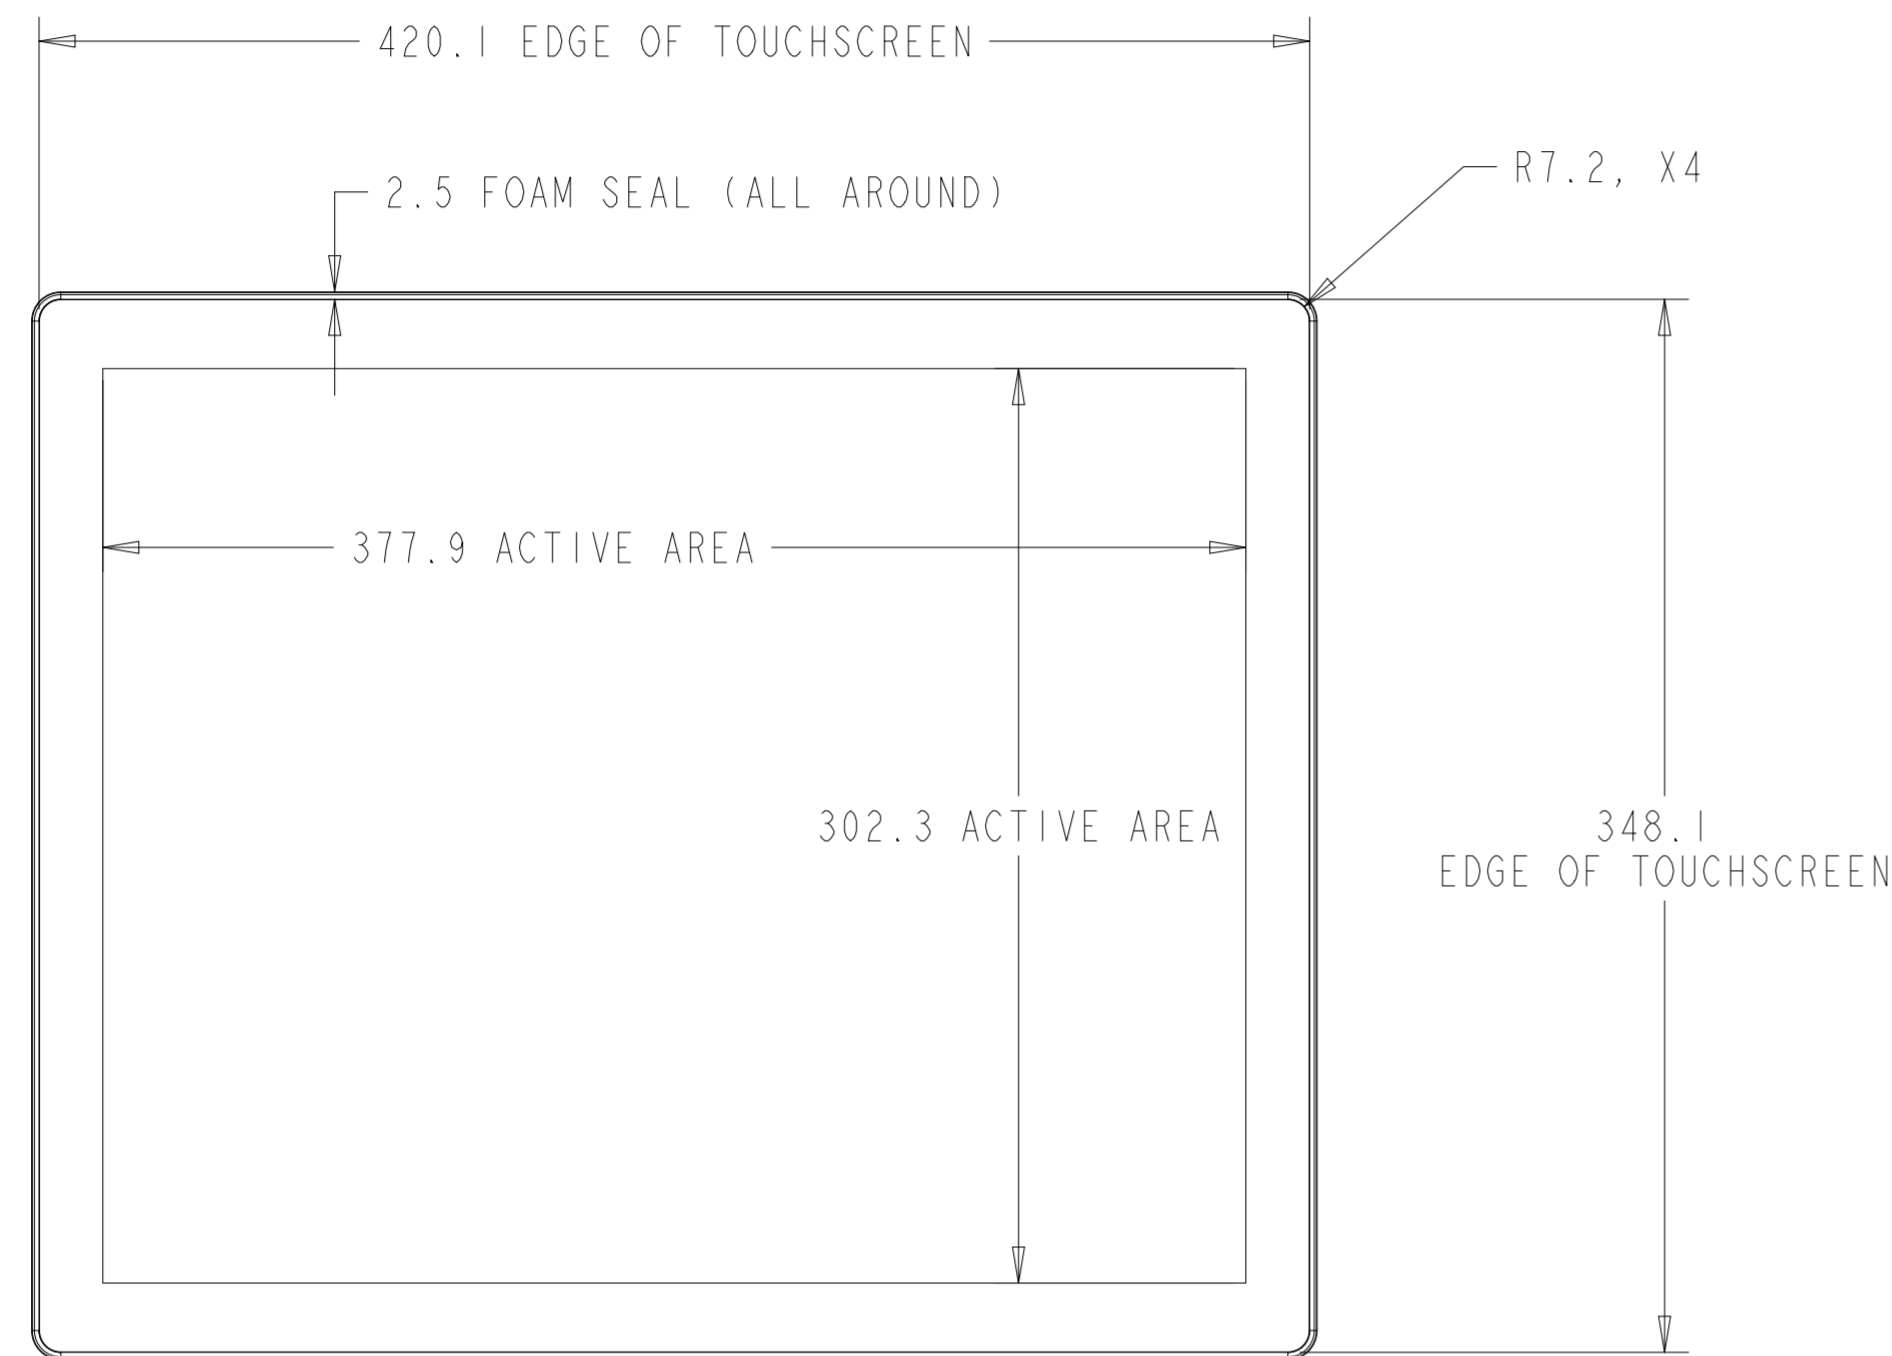

PROJECTED CAPACITIVE MODEL

PROJECTED CAPACITIVE MODEL

WITH FLUSH MOUNTING BRACKETS (4 INCLUDED)  
 REPLACEMENT BRACKET KIT P/N E001178 AVAILABLE SEPARATELY

DETAIL B  
 SCALE 0.700

INTELLITOUCH, ACCUTOUCH, AND SECURETOUCH MODEL

DETAIL A  
CENTERING LIP  
SCALE 2.000

INTELLITOUCH, ACCUTOUCH, AND SECURETOUCH MODEL

WITH SIDE MOUNTING BRACKETS (2 INCLUDED)  
 REPLACEMENT BRACKET KIT P/N EI47211 AVAILABLE SEPARATELY

FRONT MOUNT BEZEL KIT P/N E163604  
 COMPATIBLE WITH INTELLITOUCH, ACCUTOUCH, AND SECURETOUCH MODEL ONLY  
 ORDERED SEPARATELY, CUSTOMER ASSEMBLED