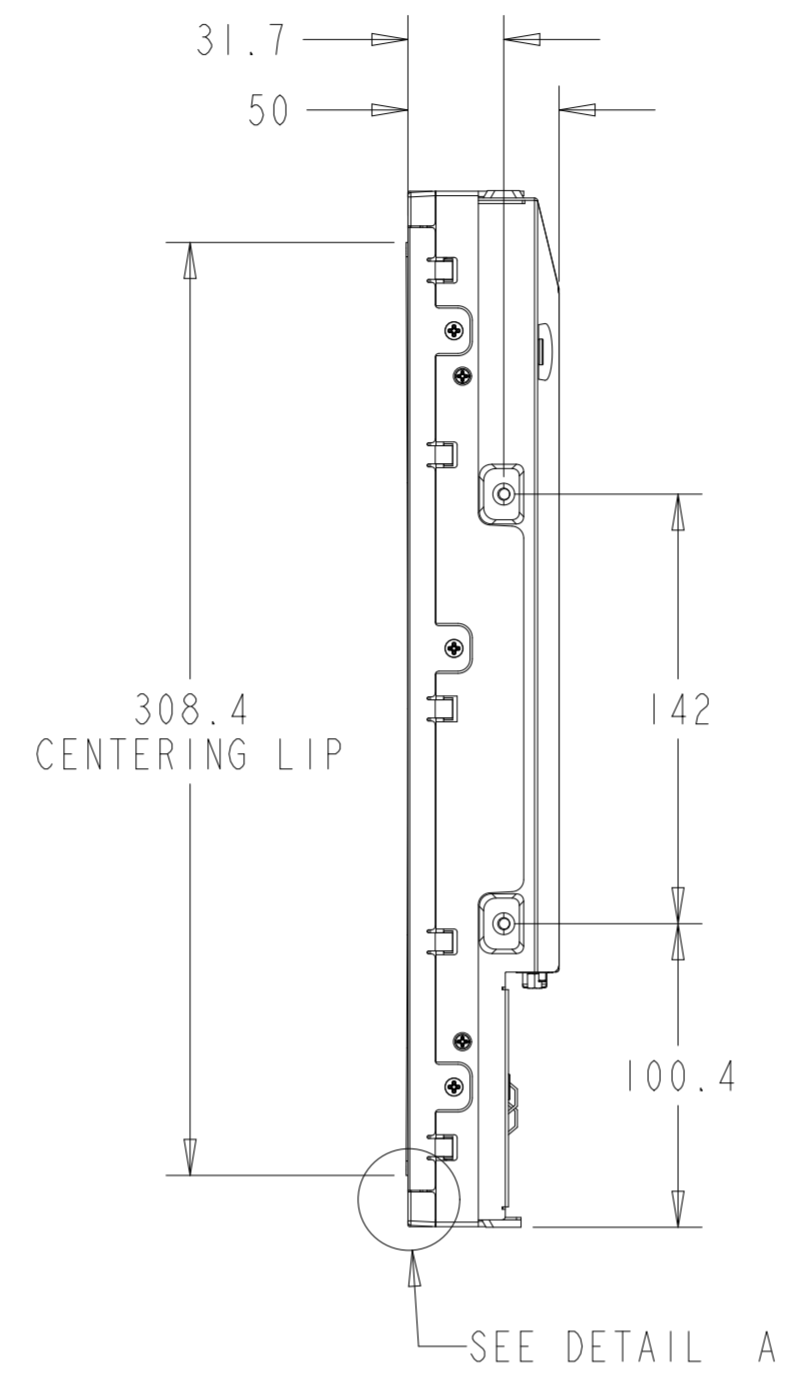

PROJECTED CAPACITIVE MODEL

PROJECTED CAPACITIVE MODEL

WITH FLUSH MOUNTING BRACKETS (4 INCLUDED)  
 REPLACEMENT BRACKET KIT P/N E001178 AVAILABLE SEPARATELY

DETAIL B  
 SCALE 0.700

INTELLITOUCH, ACCUTOUCH, AND SECURETOUCH MODEL

DETAIL A  
CENTERING LIP  
SCALE 2.000

INTELLITOUCH, ACCUTOUCH, AND SECURETOUCH MODEL

WITH SIDE MOUNTING BRACKETS (2 INCLUDED)  
 REPLACEMENT BRACKET KIT P/N EI47211 AVAILABLE SEPARATELY

FRONT MOUNT BEZEL KIT P/N E163604  
 COMPATIBLE WITH INTELLITOUCH, ACCUTOUCH, AND SECURETOUCH MODEL ONLY  
 ORDERED SEPARATELY, CUSTOMER ASSEMBLED