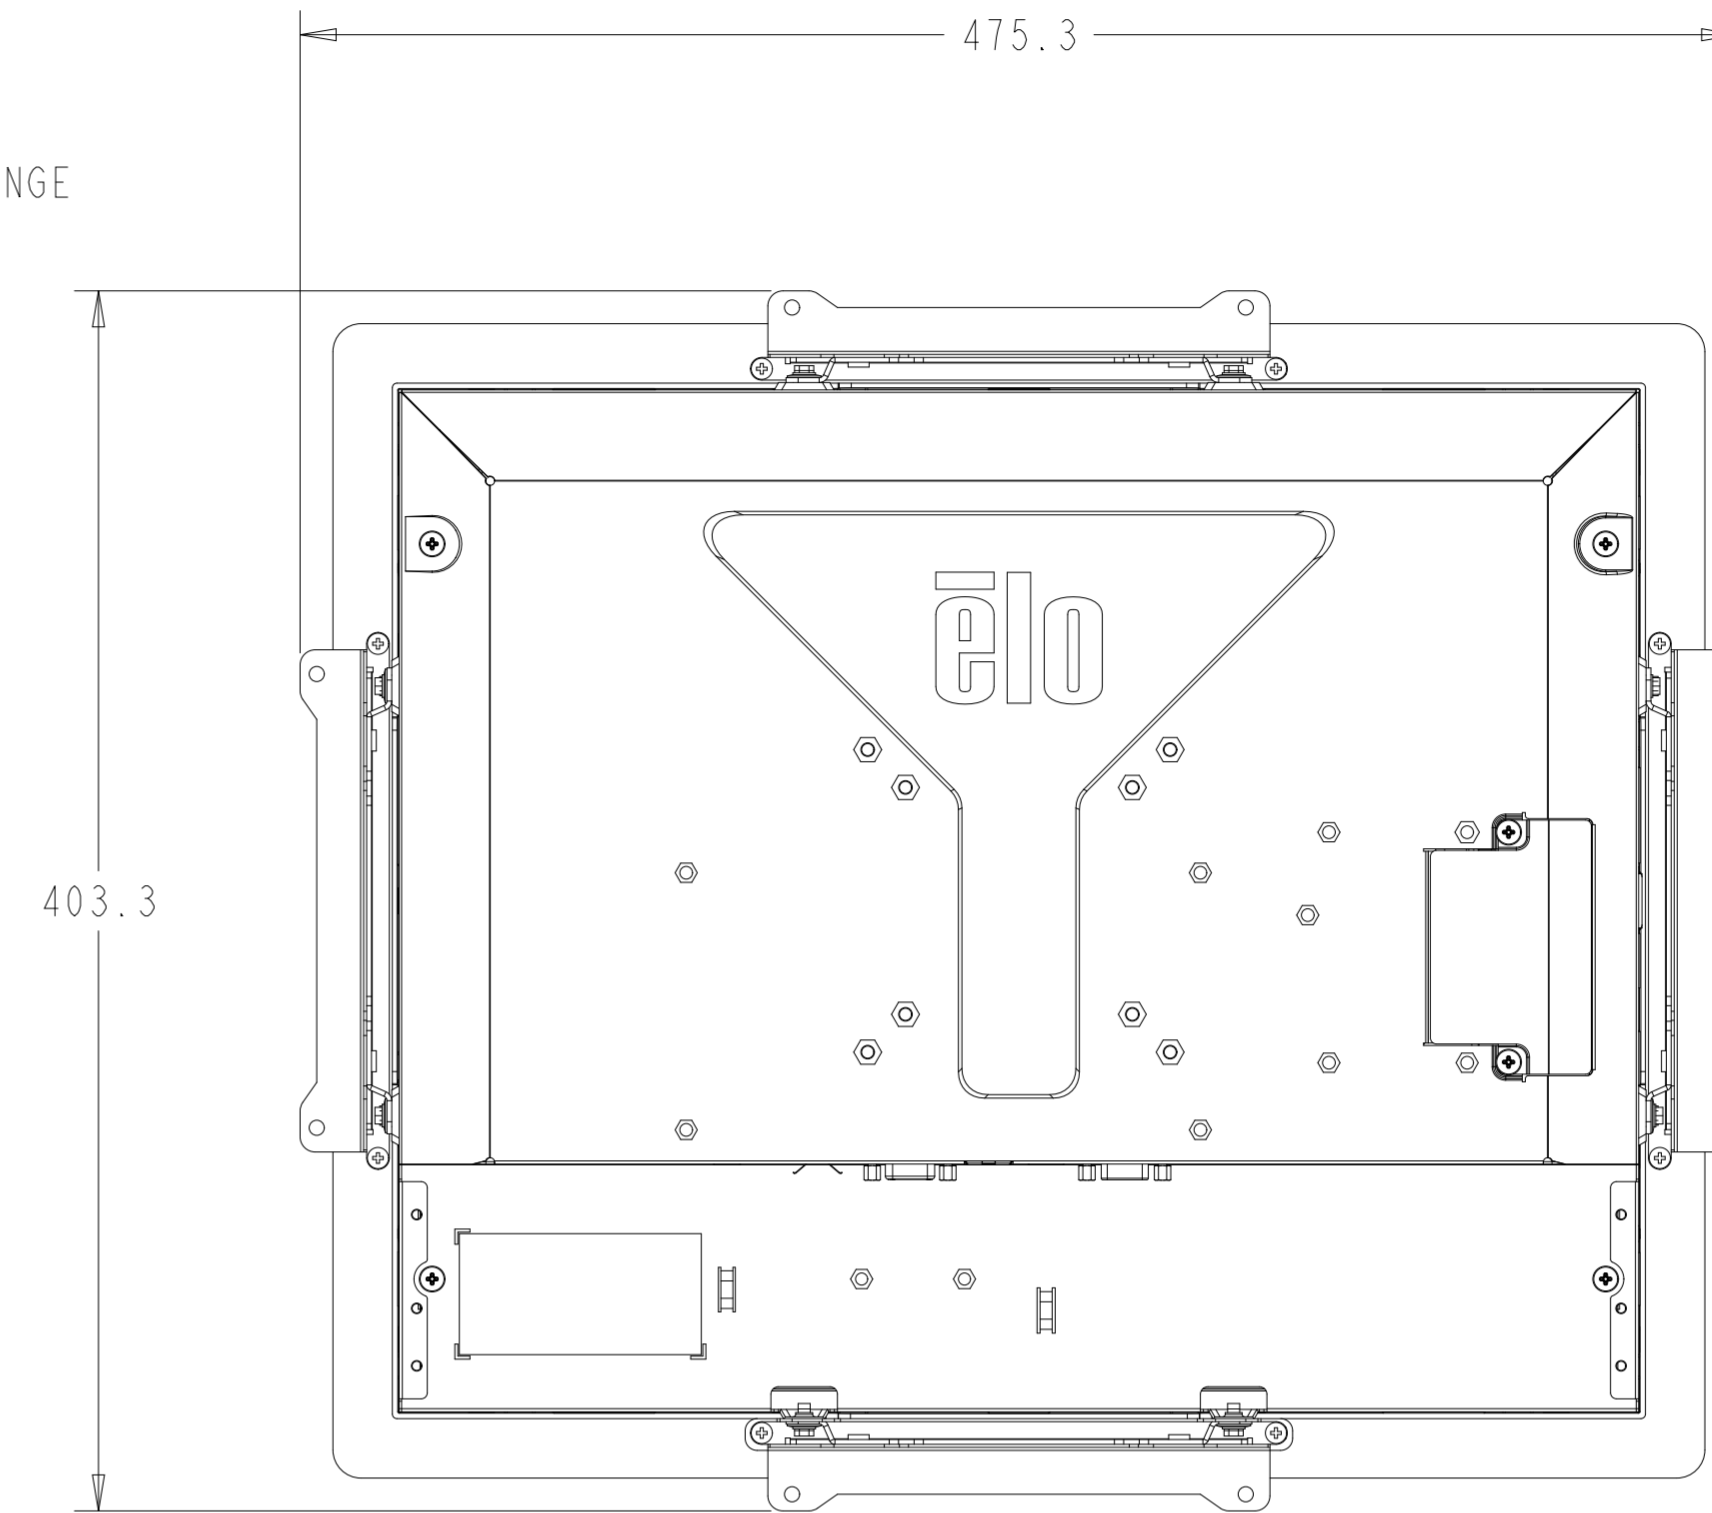

PROJECTED CAPACITIVE MODEL

PROJECTED CAPACITIVE MODEL

WITH FLUSH MOUNTING BRACKETS (4 INCLUDED)  
 REPLACEMENT BRACKET KIT P/N E001178 AVAILABLE SEPARATELY

DETAIL B  
 SCALE 0.700

INTELLITOUCH, ACCUTOUCH, AND SECURETOUCH MODEL

DETAIL A  
CENTERING LIP  
SCALE 2.000

INTELLITOUCH, ACCUTOUCH, AND SECURETOUCH MODEL

WITH SIDE MOUNTING BRACKETS (2 INCLUDED)  
 REPLACEMENT BRACKET KIT P/N EI47211 AVAILABLE SEPARATELY

FRONT MOUNT BEZEL KIT P/N E163604  
 COMPATIBLE WITH INTELLITOUCH, ACCUTOUCH, AND SECURETOUCH MODEL ONLY  
 ORDERED SEPARATELY, CUSTOMER ASSEMBLED