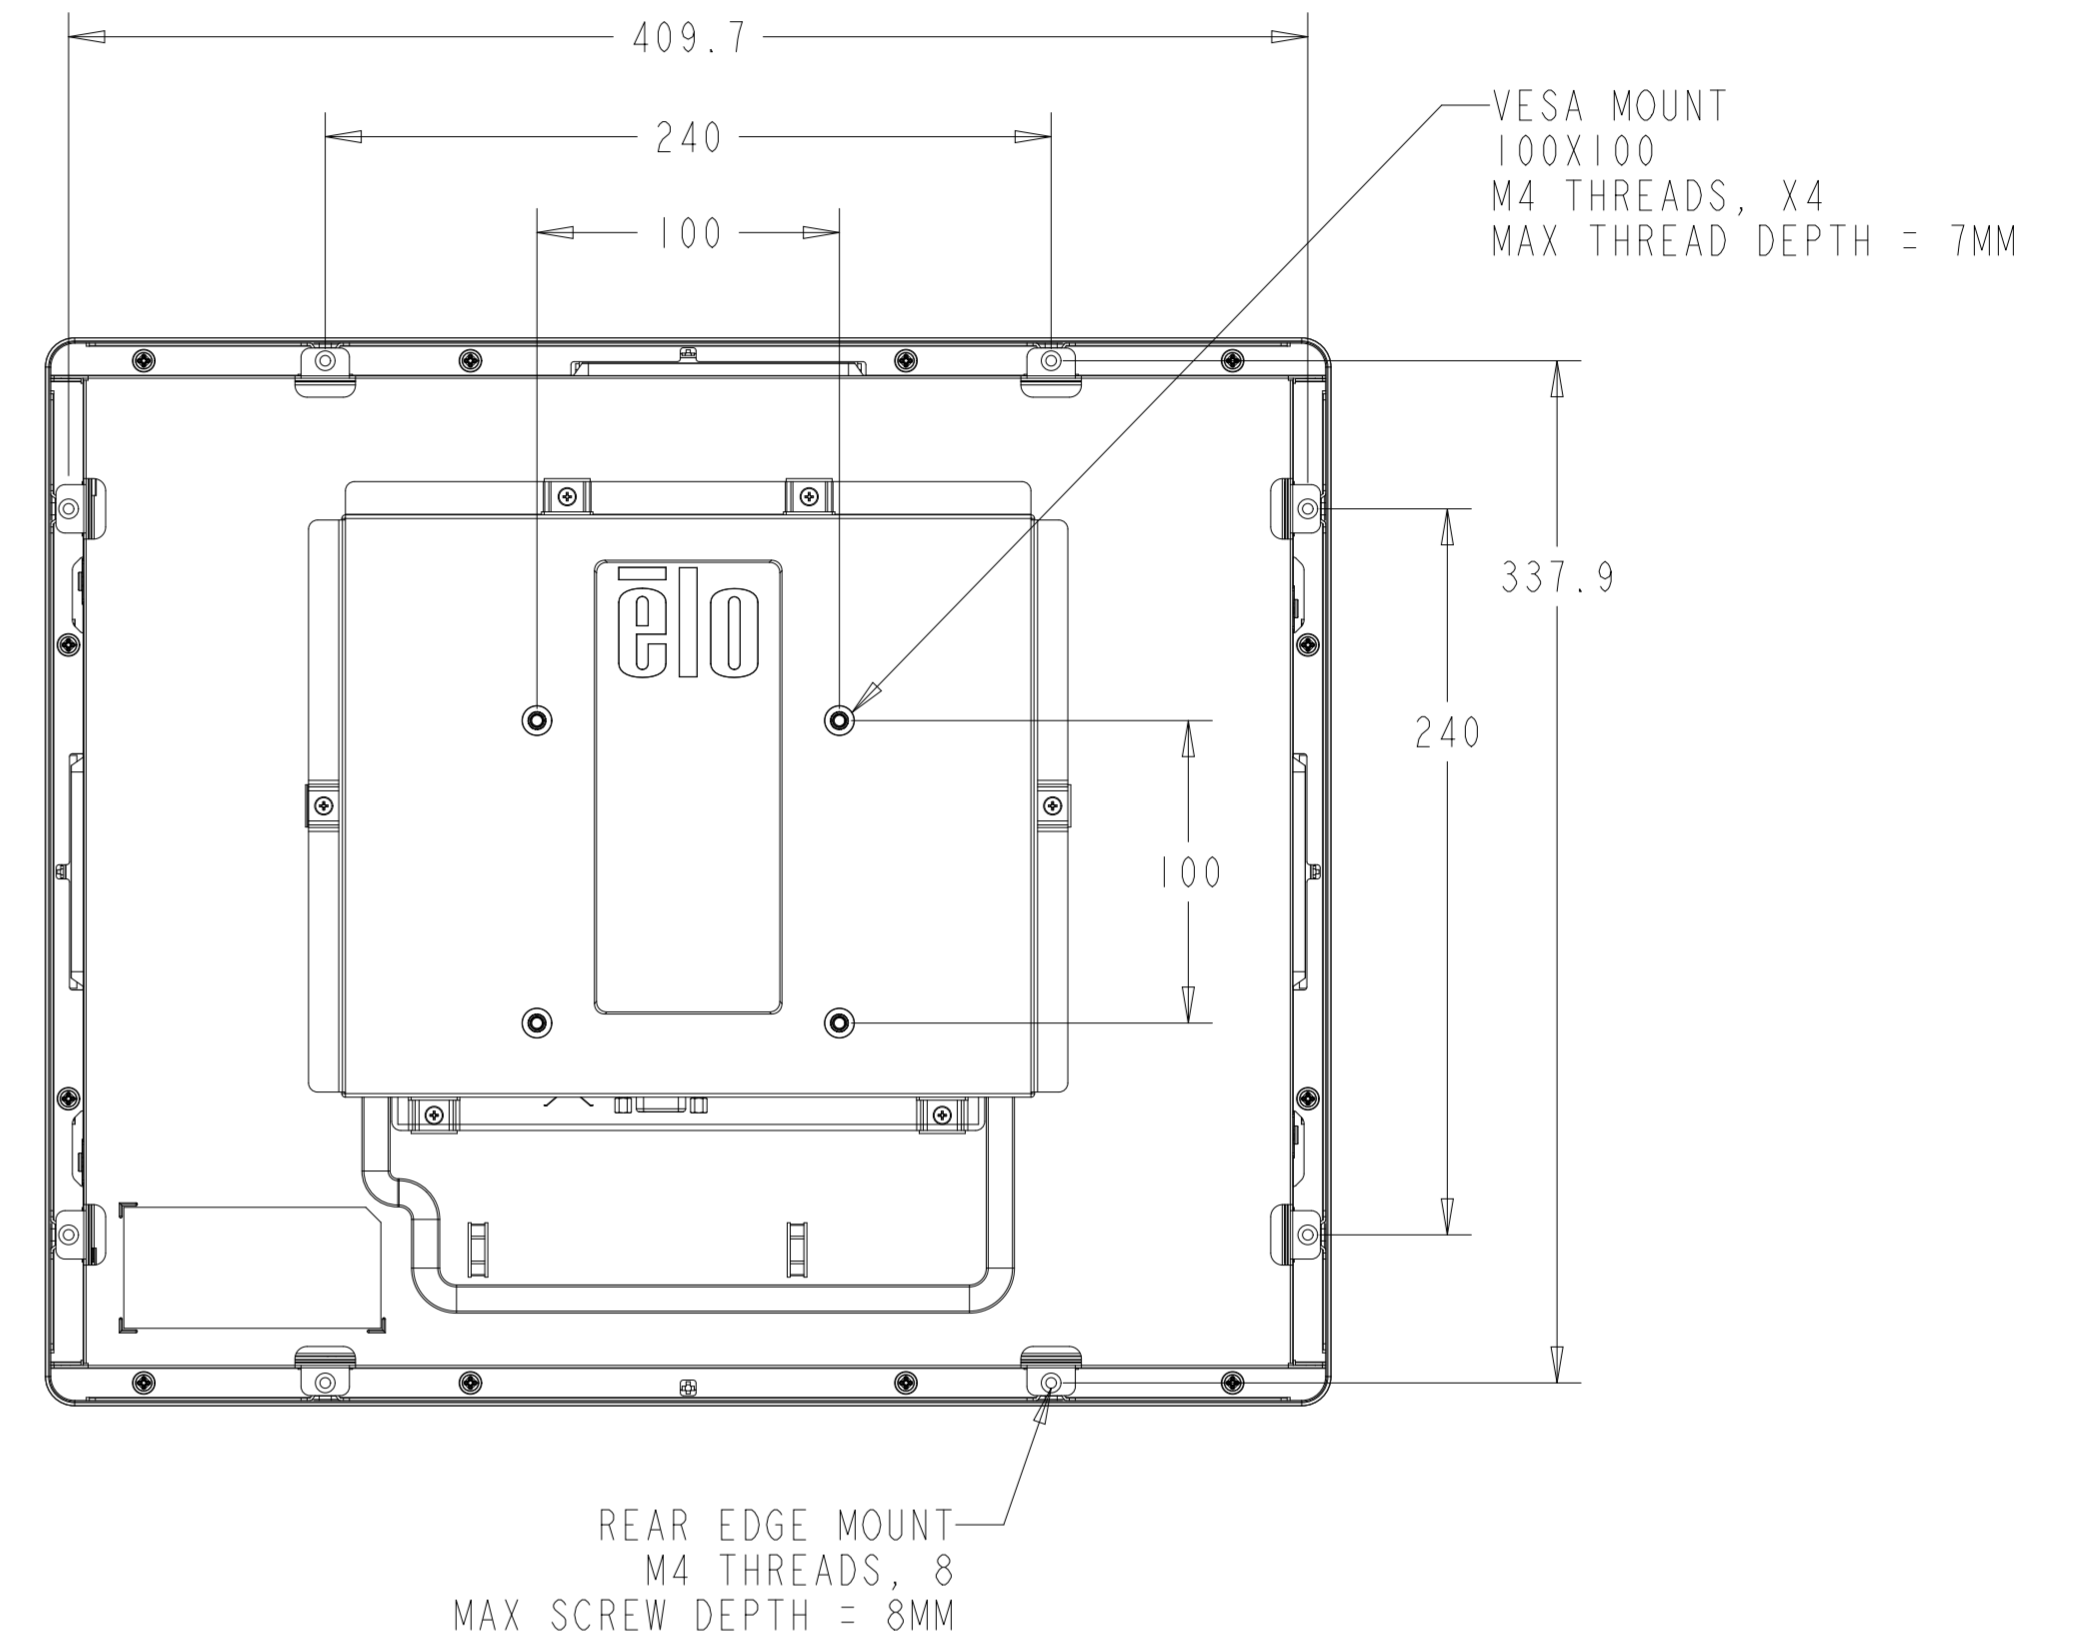

PROJECTED CAPACITIVE MODEL

PROJECTED CAPACITIVE MODEL

WITH FLUSH MOUNTING BRACKETS (4 INCLUDED)  
 REPLACEMENT BRACKET KIT P/N E001178 AVAILABLE SEPARATELY

DETAIL B  
 SCALE 0.700

INTELLITOUCH, ACCUTOUCH, AND SECURETOUCH MODEL

DETAIL A  
CENTERING LIP  
SCALE 2.000

INTELLITOUCH, ACCUTOUCH, AND SECURETOUCH MODEL

WITH SIDE MOUNTING BRACKETS (2 INCLUDED)  
 REPLACEMENT BRACKET KIT P/N EI47211 AVAILABLE SEPARATELY

FRONT MOUNT BEZEL KIT P/N E163604  
 COMPATIBLE WITH INTELLITOUCH, ACCUTOUCH, AND SECURETOUCH MODEL ONLY  
 ORDERED SEPARATELY, CUSTOMER ASSEMBLED