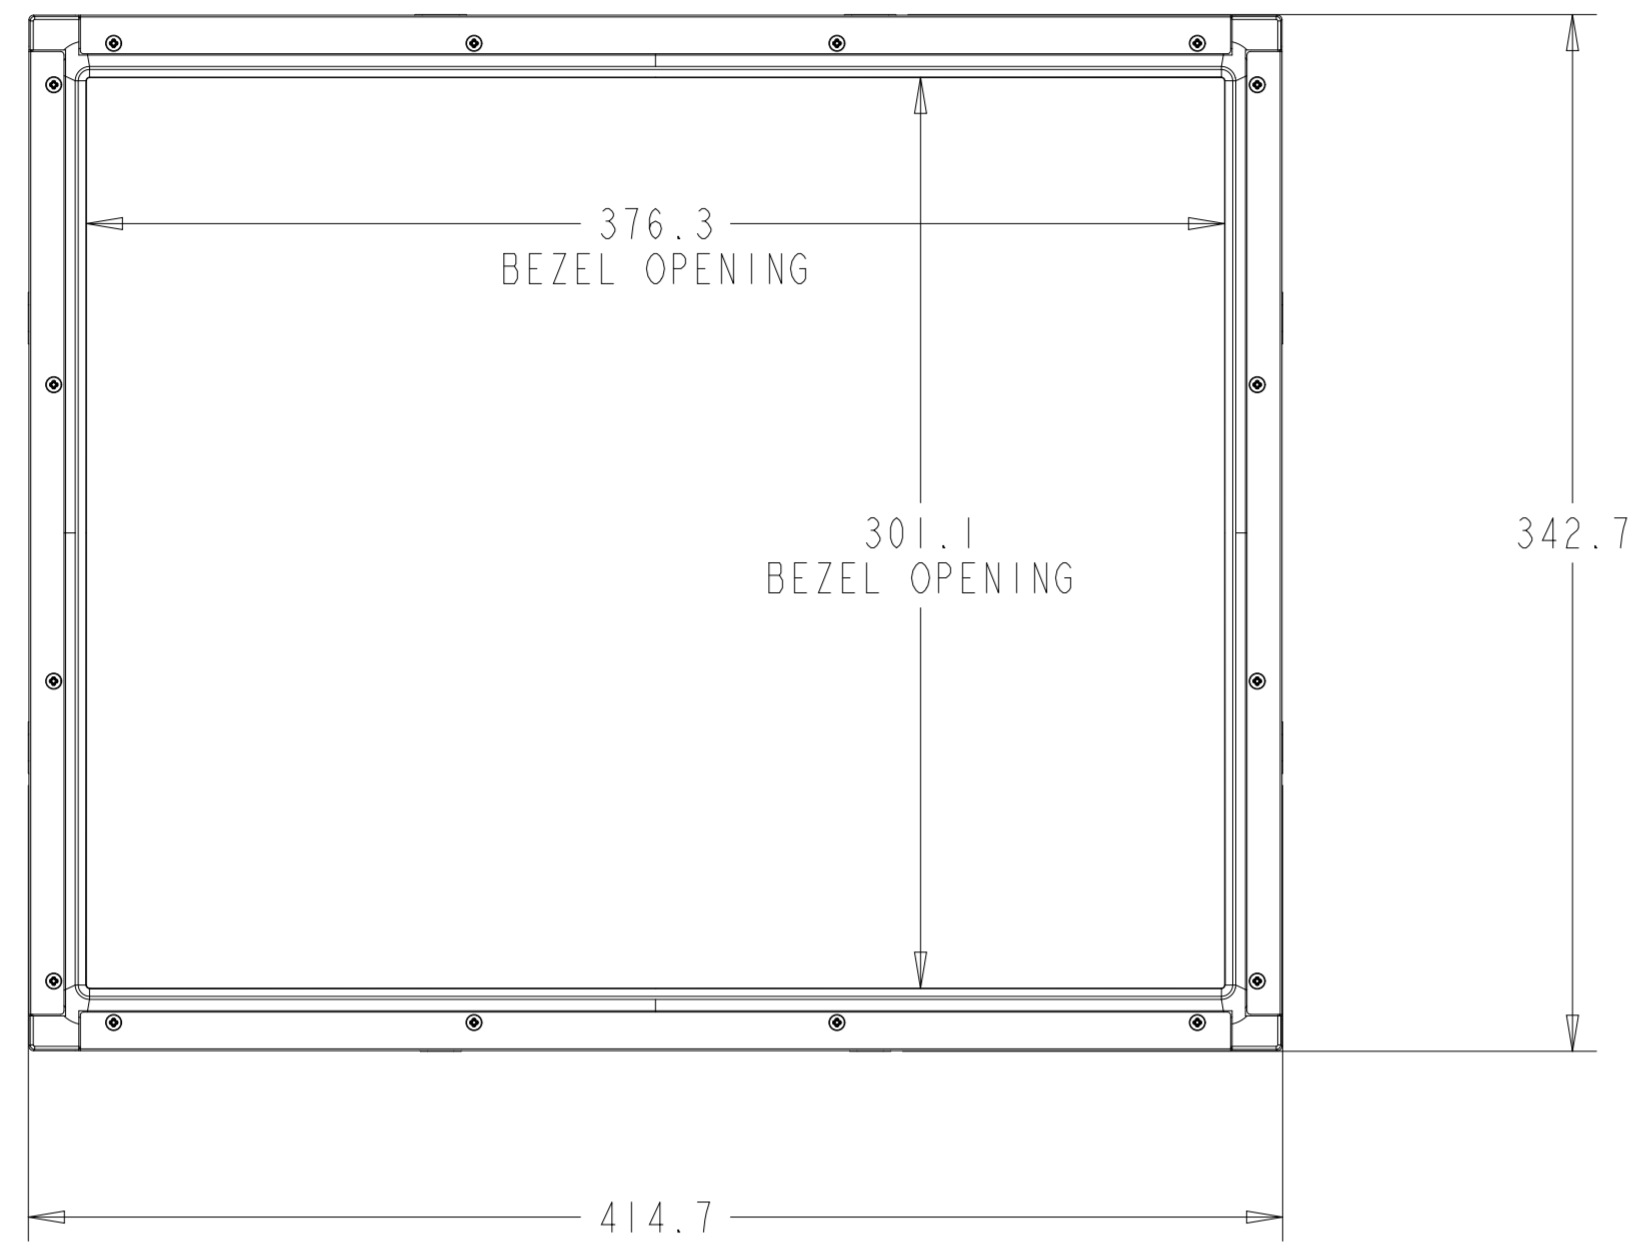

PROJECTED CAPACITIVE MODEL

PROJECTED CAPACITIVE MODEL

WITH FLUSH MOUNTING BRACKETS (4 INCLUDED)  
 REPLACEMENT BRACKET KIT P/N E001178 AVAILABLE SEPARATELY

DETAIL B  
 SCALE 0.700

INTELLITOUCH, ACCUTOUCH, AND SECURETOUCH MODEL

DETAIL A  
CENTERING LIP  
SCALE 2.000

INTELLITOUCH, ACCUTOUCH, AND SECURETOUCH MODEL

WITH SIDE MOUNTING BRACKETS (2 INCLUDED)  
 REPLACEMENT BRACKET KIT P/N EI47211 AVAILABLE SEPARATELY

FRONT MOUNT BEZEL KIT P/N E163604  
 COMPATIBLE WITH INTELLITOUCH, ACCUTOUCH, AND SECURETOUCH MODEL ONLY  
 ORDERED SEPARATELY, CUSTOMER ASSEMBLED