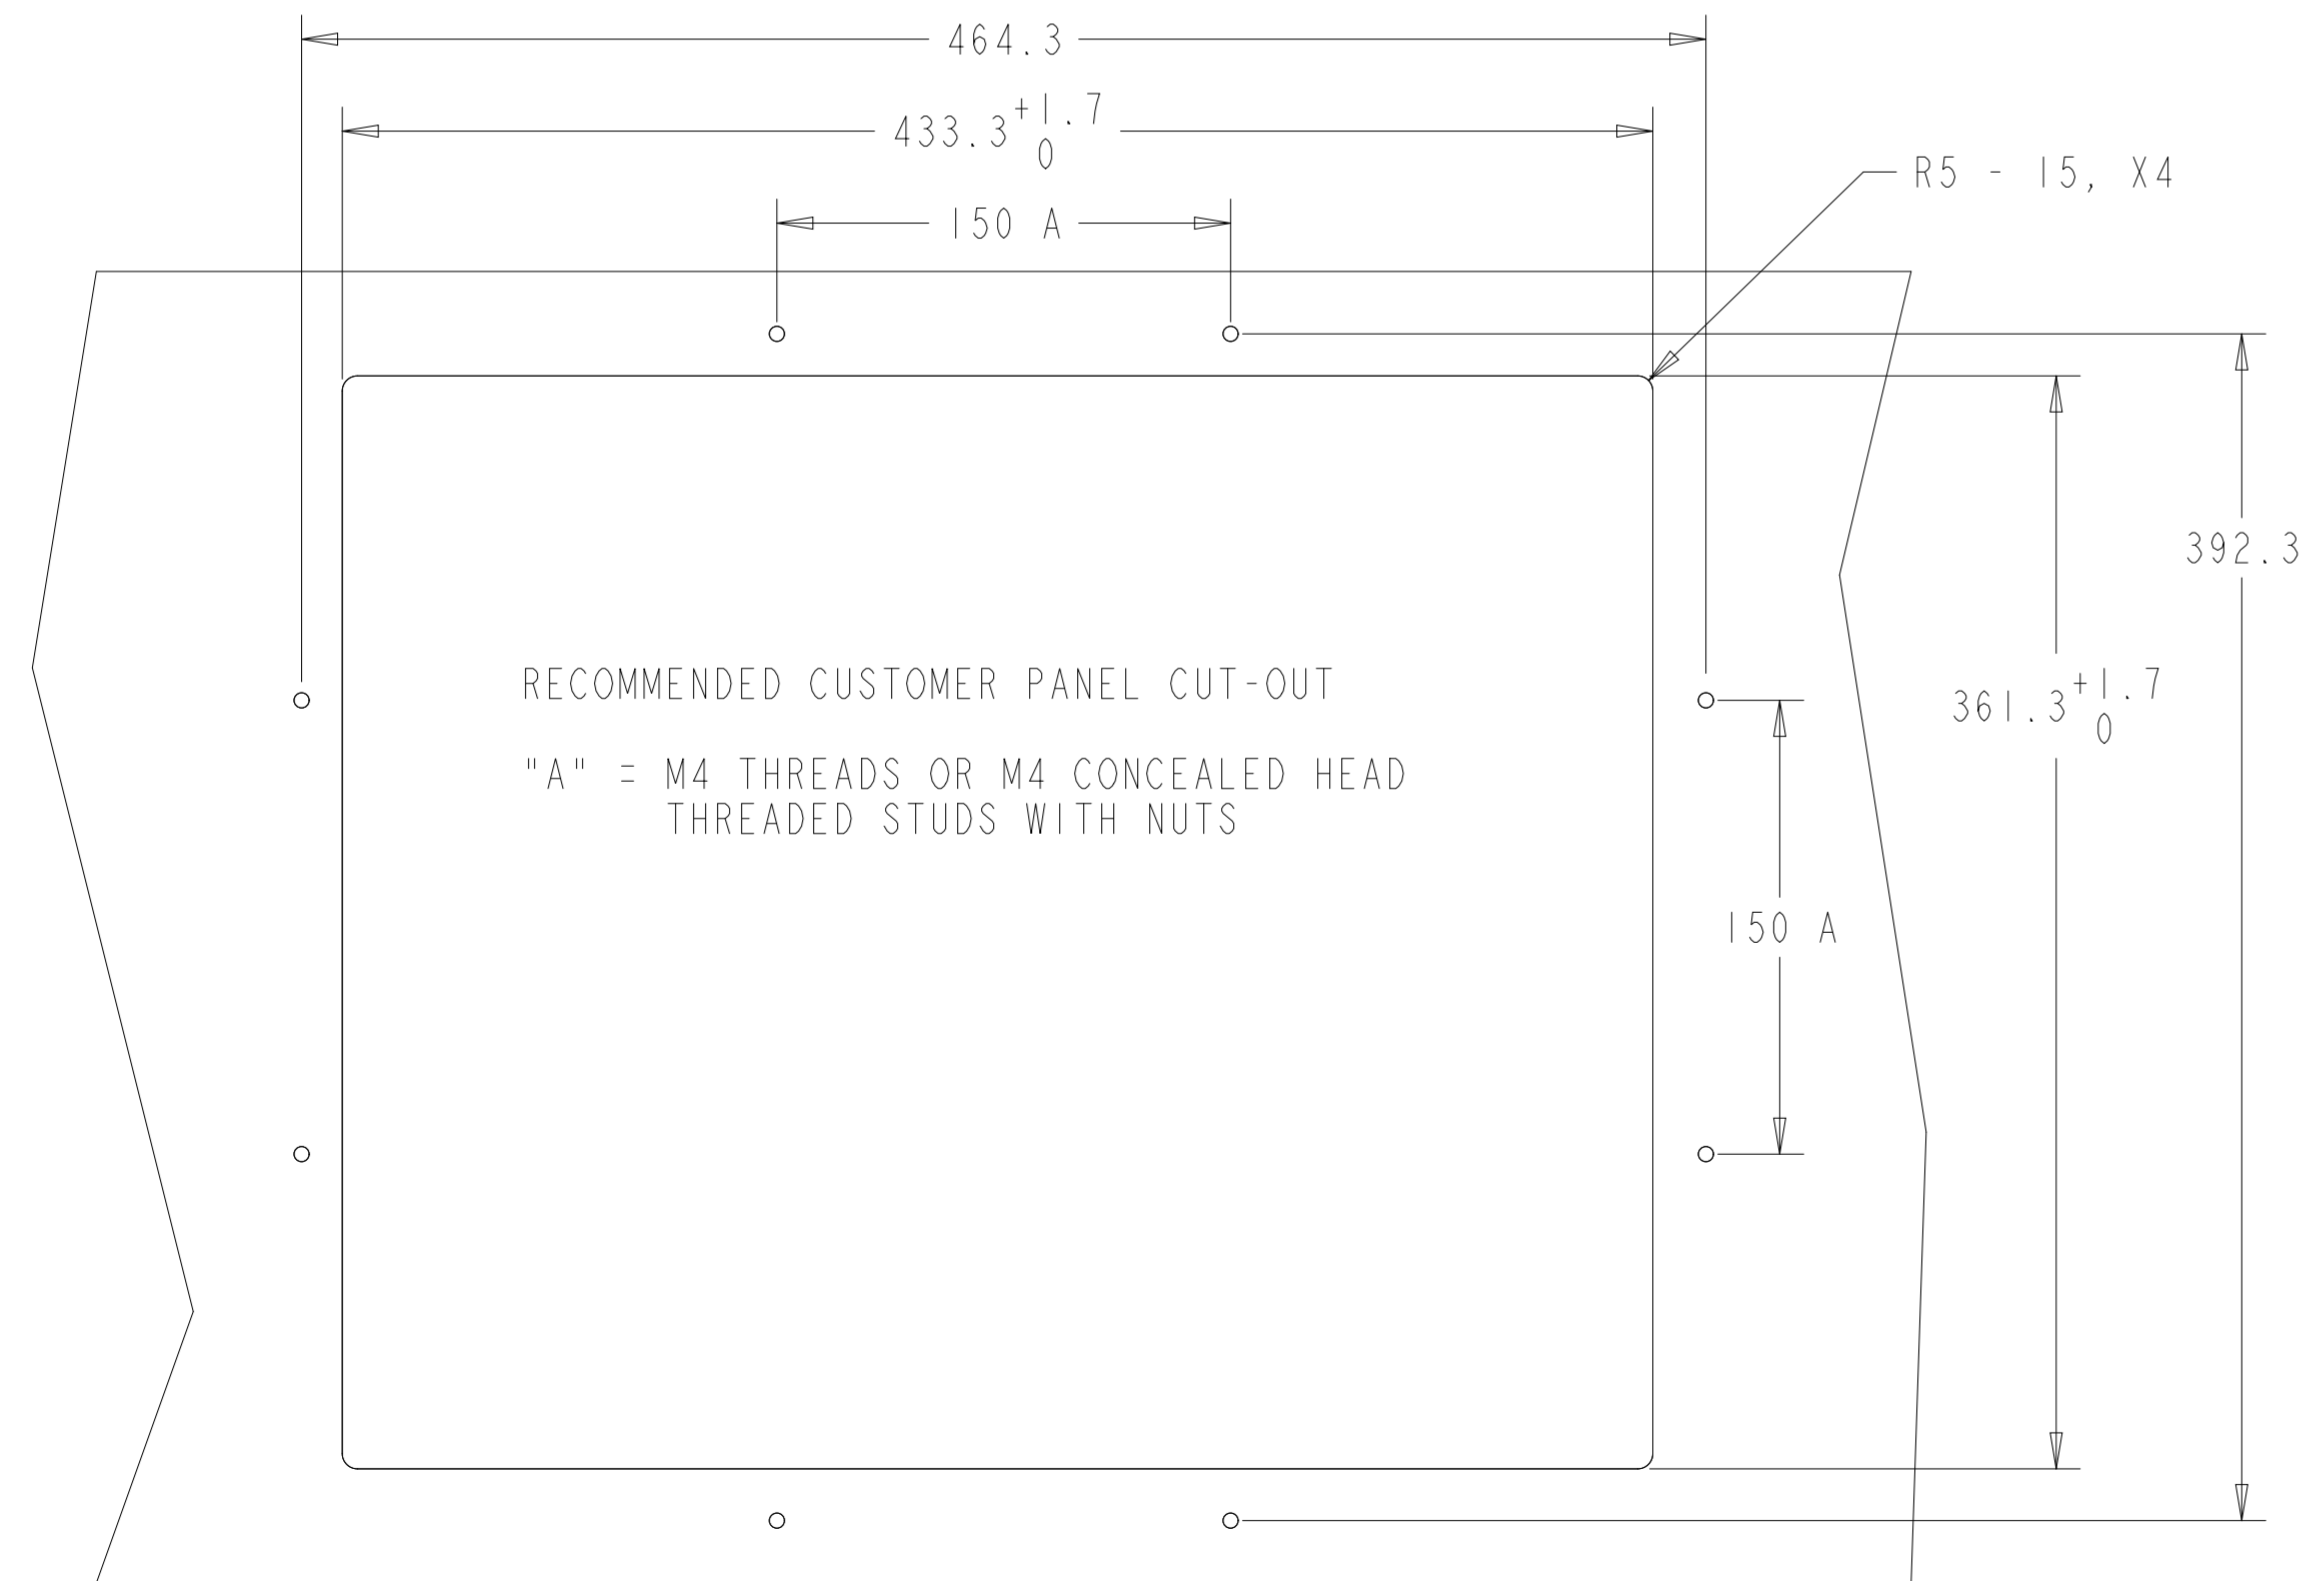

DETAIL A  
CENTERING LIP  
SCALE 2.000

INTELLITOUCH, ACCUTOUCH, AND SECURETOUCH MODEL

WITH SIDE MOUNTING BRACKETS (2 INCLUDED)  
 REPLACEMENT BRACKET KIT P/N EI47211 AVAILABLE SEPARATELY

FRONT MOUNT BEZEL KIT P/N E163604  
 COMPATIBLE WITH INTELLITOUCH, ACCUTOUCH, AND SECURETOUCH MODEL ONLY  
 ORDERED SEPARATELY, CUSTOMER ASSEMBLED