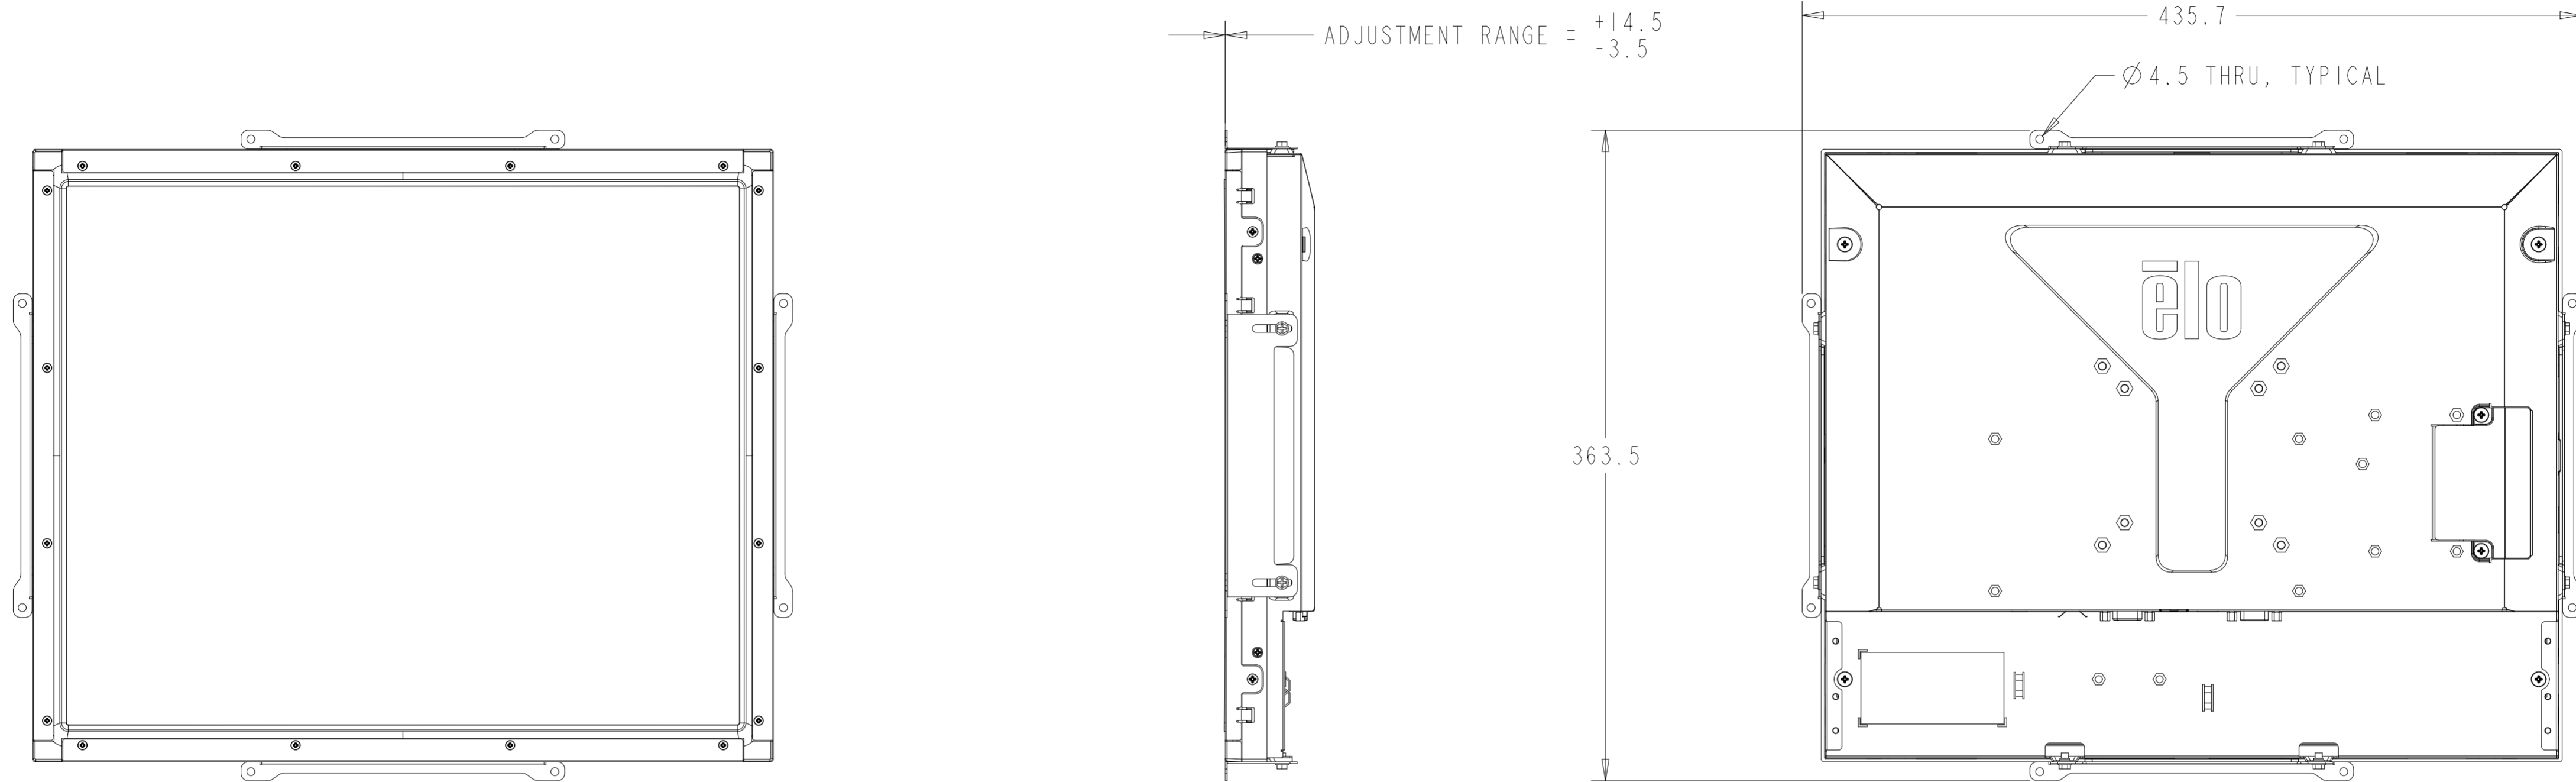

PROJECTED CAPACITIVE MODEL

PROJECTED CAPACITIVE MODEL

WITH FLUSH MOUNTING BRACKETS (4 INCLUDED)  
 REPLACEMENT BRACKET KIT P/N E001178 AVAILABLE SEPARATELY

DETAIL B  
 SCALE 0.700

INTELLITOUCH, ACCUTOUCH, AND SECURETOUCH MODEL

DETAIL A  
CENTERING LIP  
SCALE 2.000

INTELLITOUCH, ACCUTOUCH, AND SECURETOUCH MODEL

WITH SIDE MOUNTING BRACKETS (2 INCLUDED)  
 REPLACEMENT BRACKET KIT P/N EI47211 AVAILABLE SEPARATELY

FRONT MOUNT BEZEL KIT P/N E163604  
 COMPATIBLE WITH INTELLITOUCH, ACCUTOUCH, AND SECURETOUCH MODEL ONLY  
 ORDERED SEPARATELY, CUSTOMER ASSEMBLED