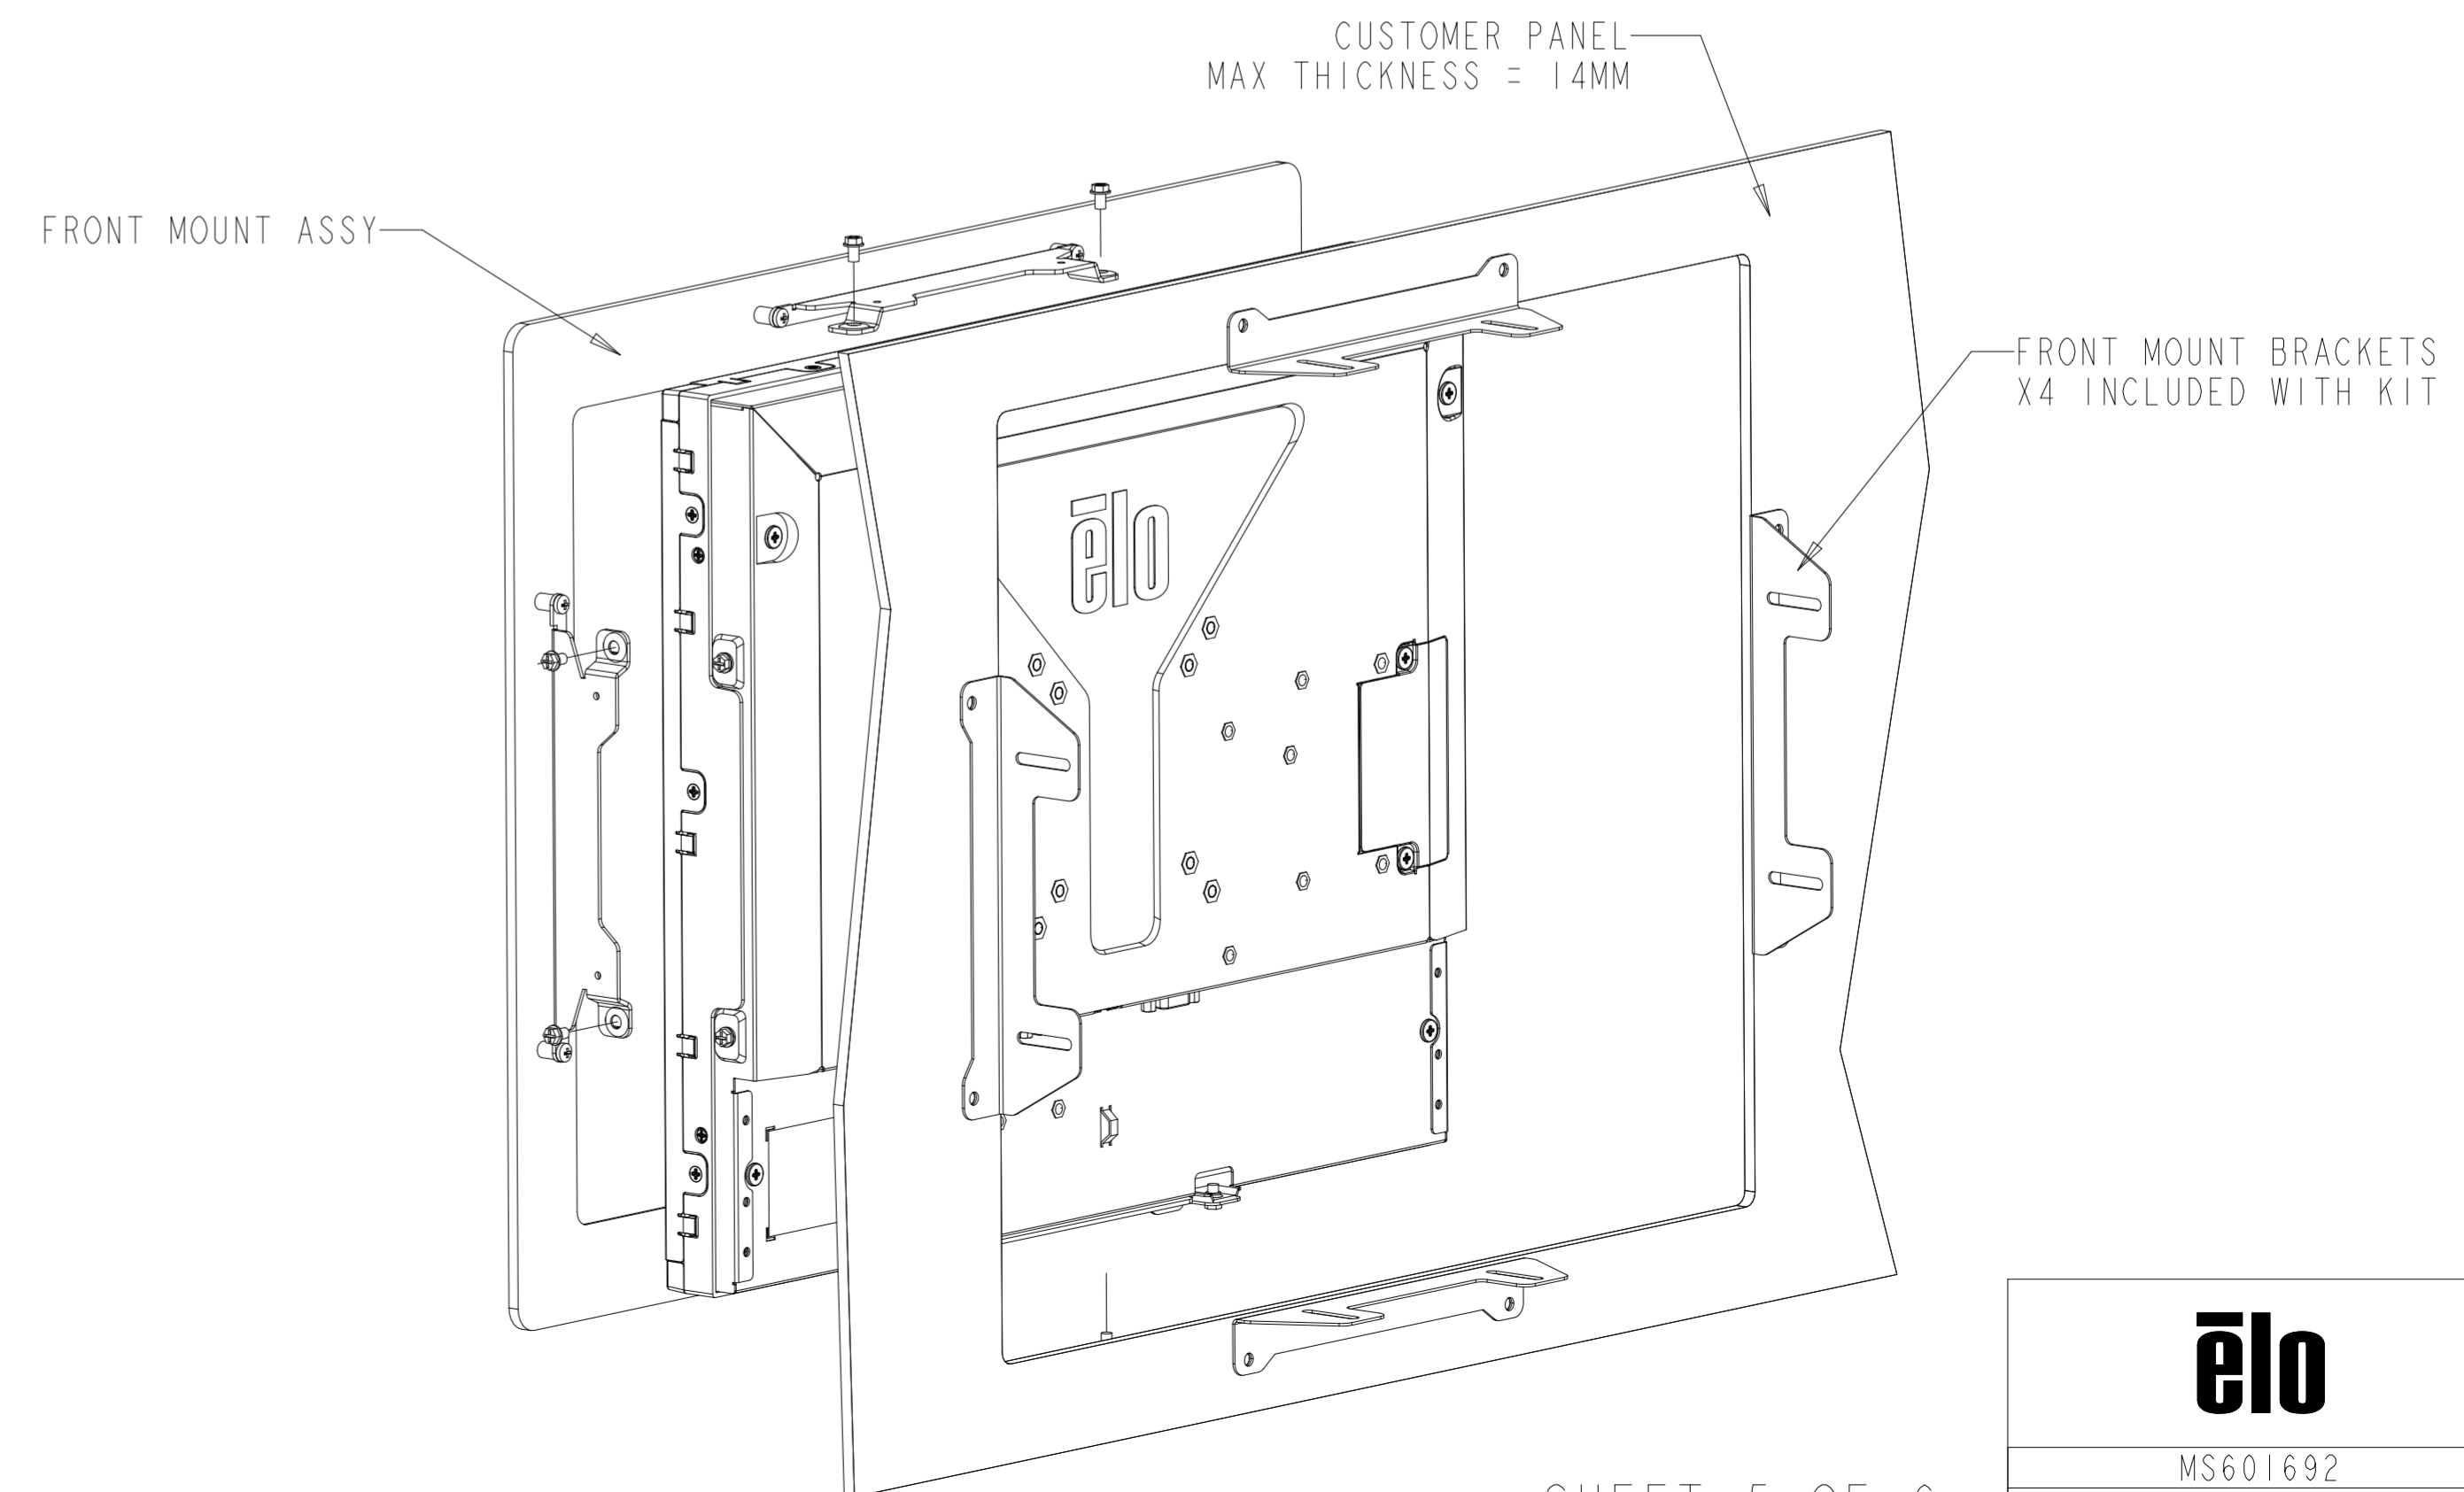

DETAIL A  
CENTERING LIP  
SCALE 2.000

INTELLITOUCH, ACCUTOUCH, AND SECURETOUCH MODEL

WITH SIDE MOUNTING BRACKETS (2 INCLUDED)  
 REPLACEMENT BRACKET KIT P/N EI47211 AVAILABLE SEPARATELY

FRONT MOUNT BEZEL KIT P/N E163604  
 COMPATIBLE WITH INTELLITOUCH, ACCUTOUCH, AND SECURETOUCH MODEL ONLY  
 ORDERED SEPARATELY, CUSTOMER ASSEMBLED

RACK MOUNT BEZEL KIT P/N E579652  
COMPATIBLE WITH INTELLITOUCH, ACCUTOUCH, AND SECURETOUCH MODEL ONLY  
ORDERED SEPARATELY, CUSTOMER ASSEMBLED