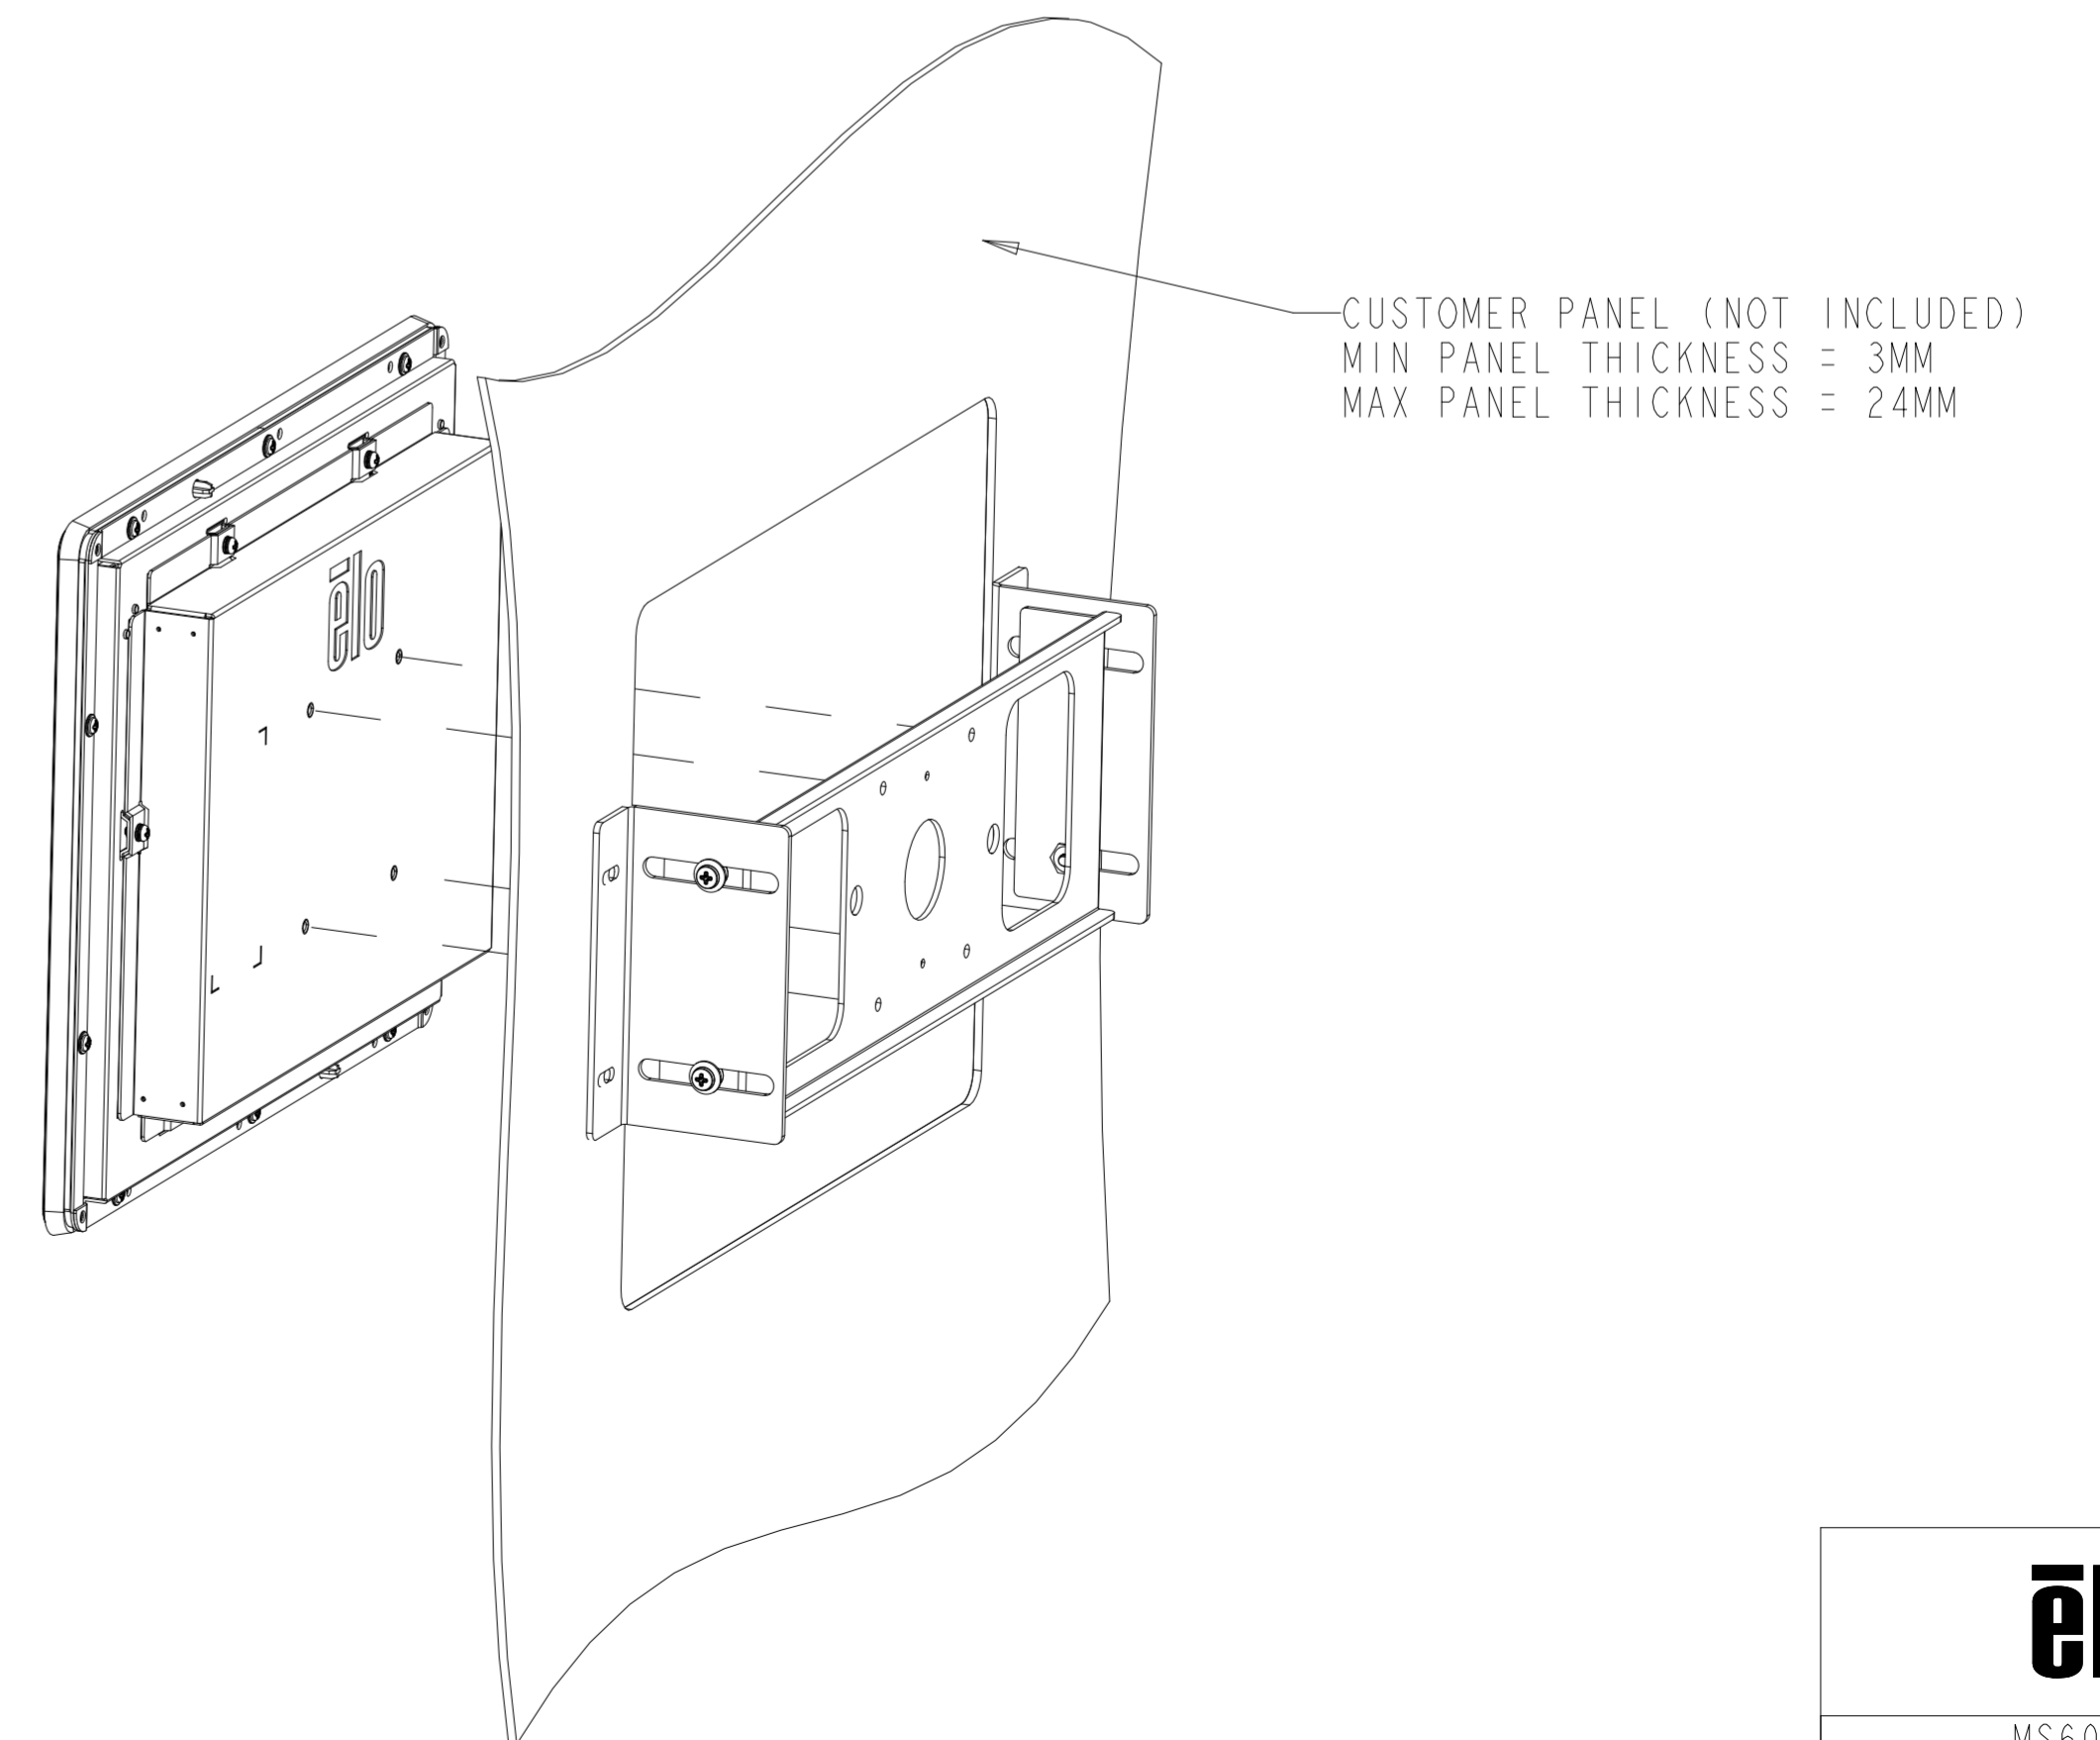

PROJECTED CAPACITIVE MODEL

PROJECTED CAPACITIVE MODEL

WITH FLUSH MOUNTING BRACKET (1 INCLUDED)  
 REPLACEMENT BRACKET KIT P/N E548984 AVAILABLE SEPARATELY

INTELLITOUCH, ACCUTOUCH, AND SECURETOUCH MODEL

DETAIL A  
CENTERING LIP  
SCALE 2.000

INTELLITOUCH, ACCUTOUCH, AND SECURETOUCH MODEL

WITH MOUNTING BRACKET (1 INCLUDED)  
 REPLACEMENT BRACKET KIT P/N E549171 AVAILABLE SEPARATELY

BRACKET MOUNTING HOLES "A":  
 M4 BLIND THREADED HOLES OR M4  
 THREADED STUDS WITH NUTS

BEZEL (NO-BRACKET) MOUNTING "A":  
 M4 BLIND THREADED HOLES OR M4  
 THREADED STUDS WITH NUTS