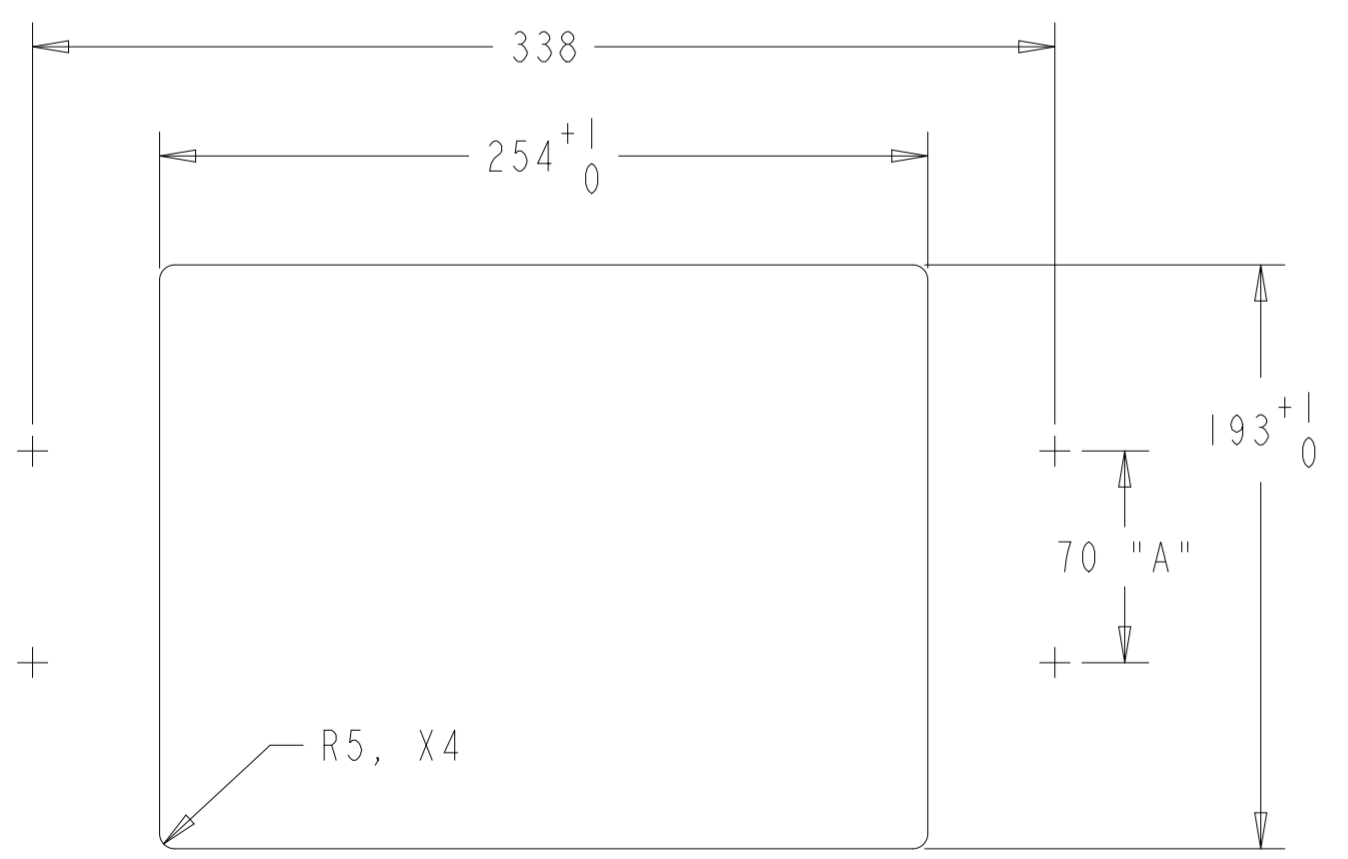

PROJECTED CAPACITIVE MODEL

PROJECTED CAPACITIVE MODEL

WITH FLUSH MOUNTING BRACKET (1 INCLUDED)  
 REPLACEMENT BRACKET KIT P/N E548984 AVAILABLE SEPARATELY

INTELLITOUCH, ACCUTOUCH, AND SECURETOUCH MODEL

DETAIL A  
CENTERING LIP  
SCALE 2.000

INTELLITOUCH, ACCUTOUCH, AND SECURETOUCH MODEL

WITH MOUNTING BRACKET (1 INCLUDED)  
 REPLACEMENT BRACKET KIT P/N E549171 AVAILABLE SEPARATELY

BRACKET MOUNTING HOLES "A":  
 M4 BLIND THREADED HOLES OR M4  
 THREADED STUDS WITH NUTS

BEZEL (NO-BRACKET) MOUNTING "A":  
 M4 BLIND THREADED HOLES OR M4  
 THREADED STUDS WITH NUTS