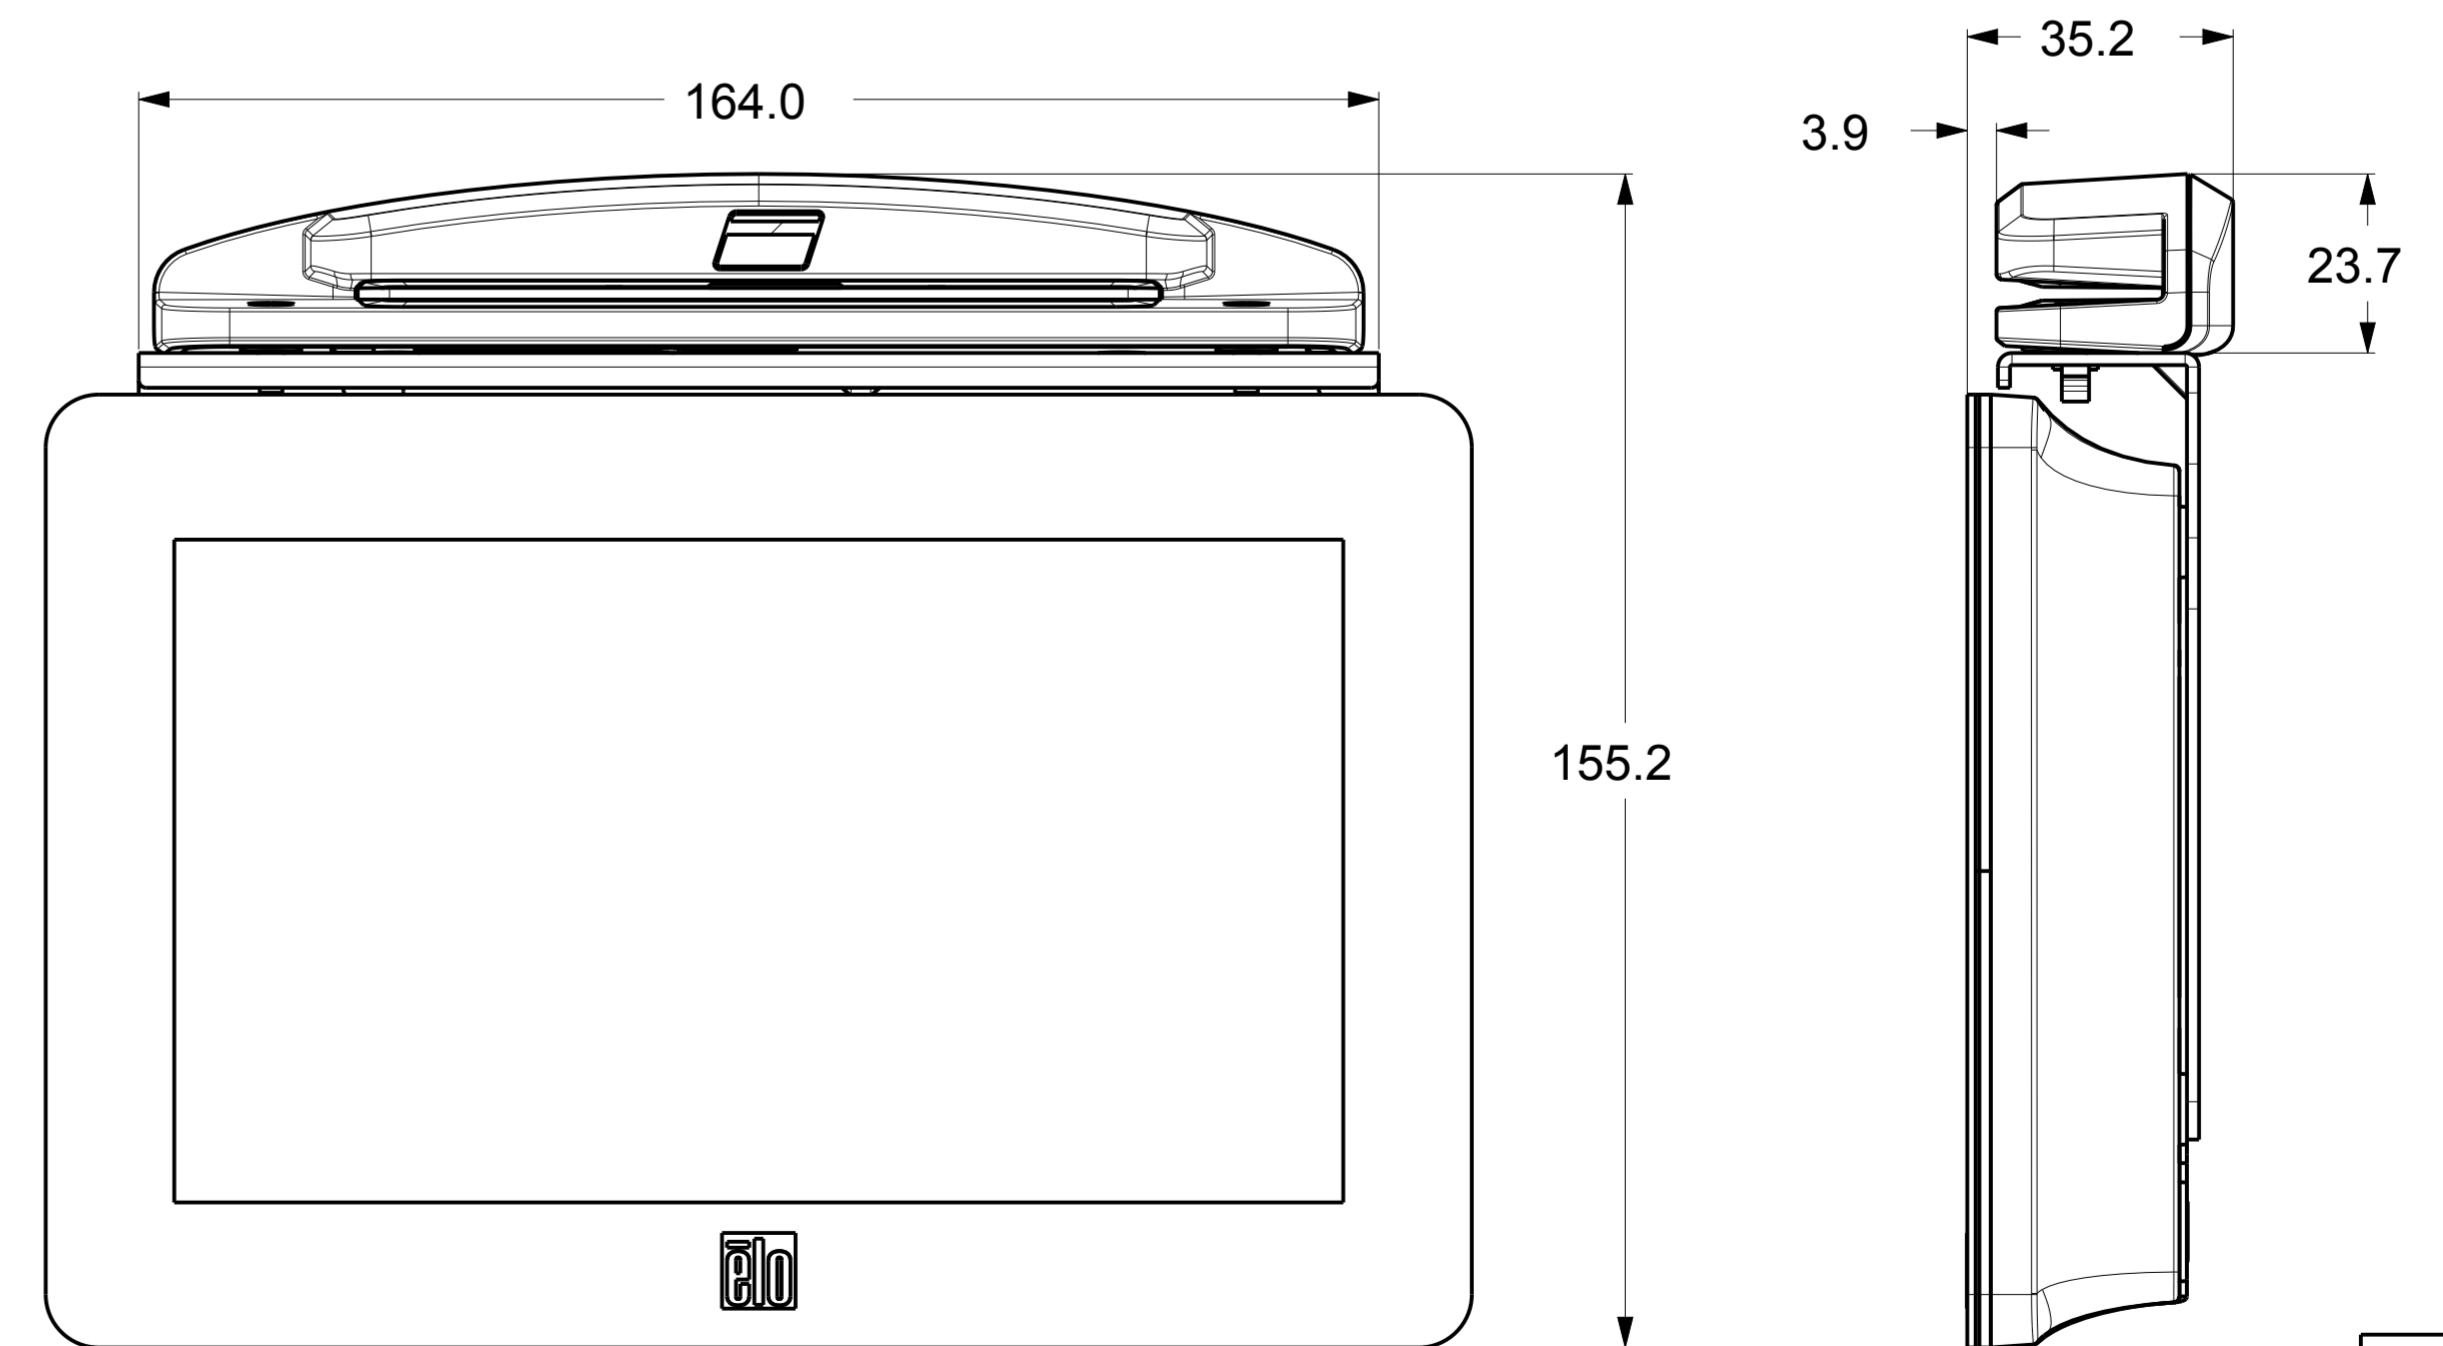

-ET0700L SERIES-
SCALE 1.2

OPTIONAL KIT, BRACKET FOR WEBCAM MSR (E412418)

OPTIONAL PERIPHERAL BRACKET (P/N E412148)
AND KIT WEBCAM USB (P/N E591542)

SCALE 1.0

DIMENSIONS ARE IN MILLIMETERS

SCALE 1.0

OPTIONAL PERIPHERAL BRACKET (P/N E412148)
AND KIT MSR (P/N E039290)

SCALE 1.0