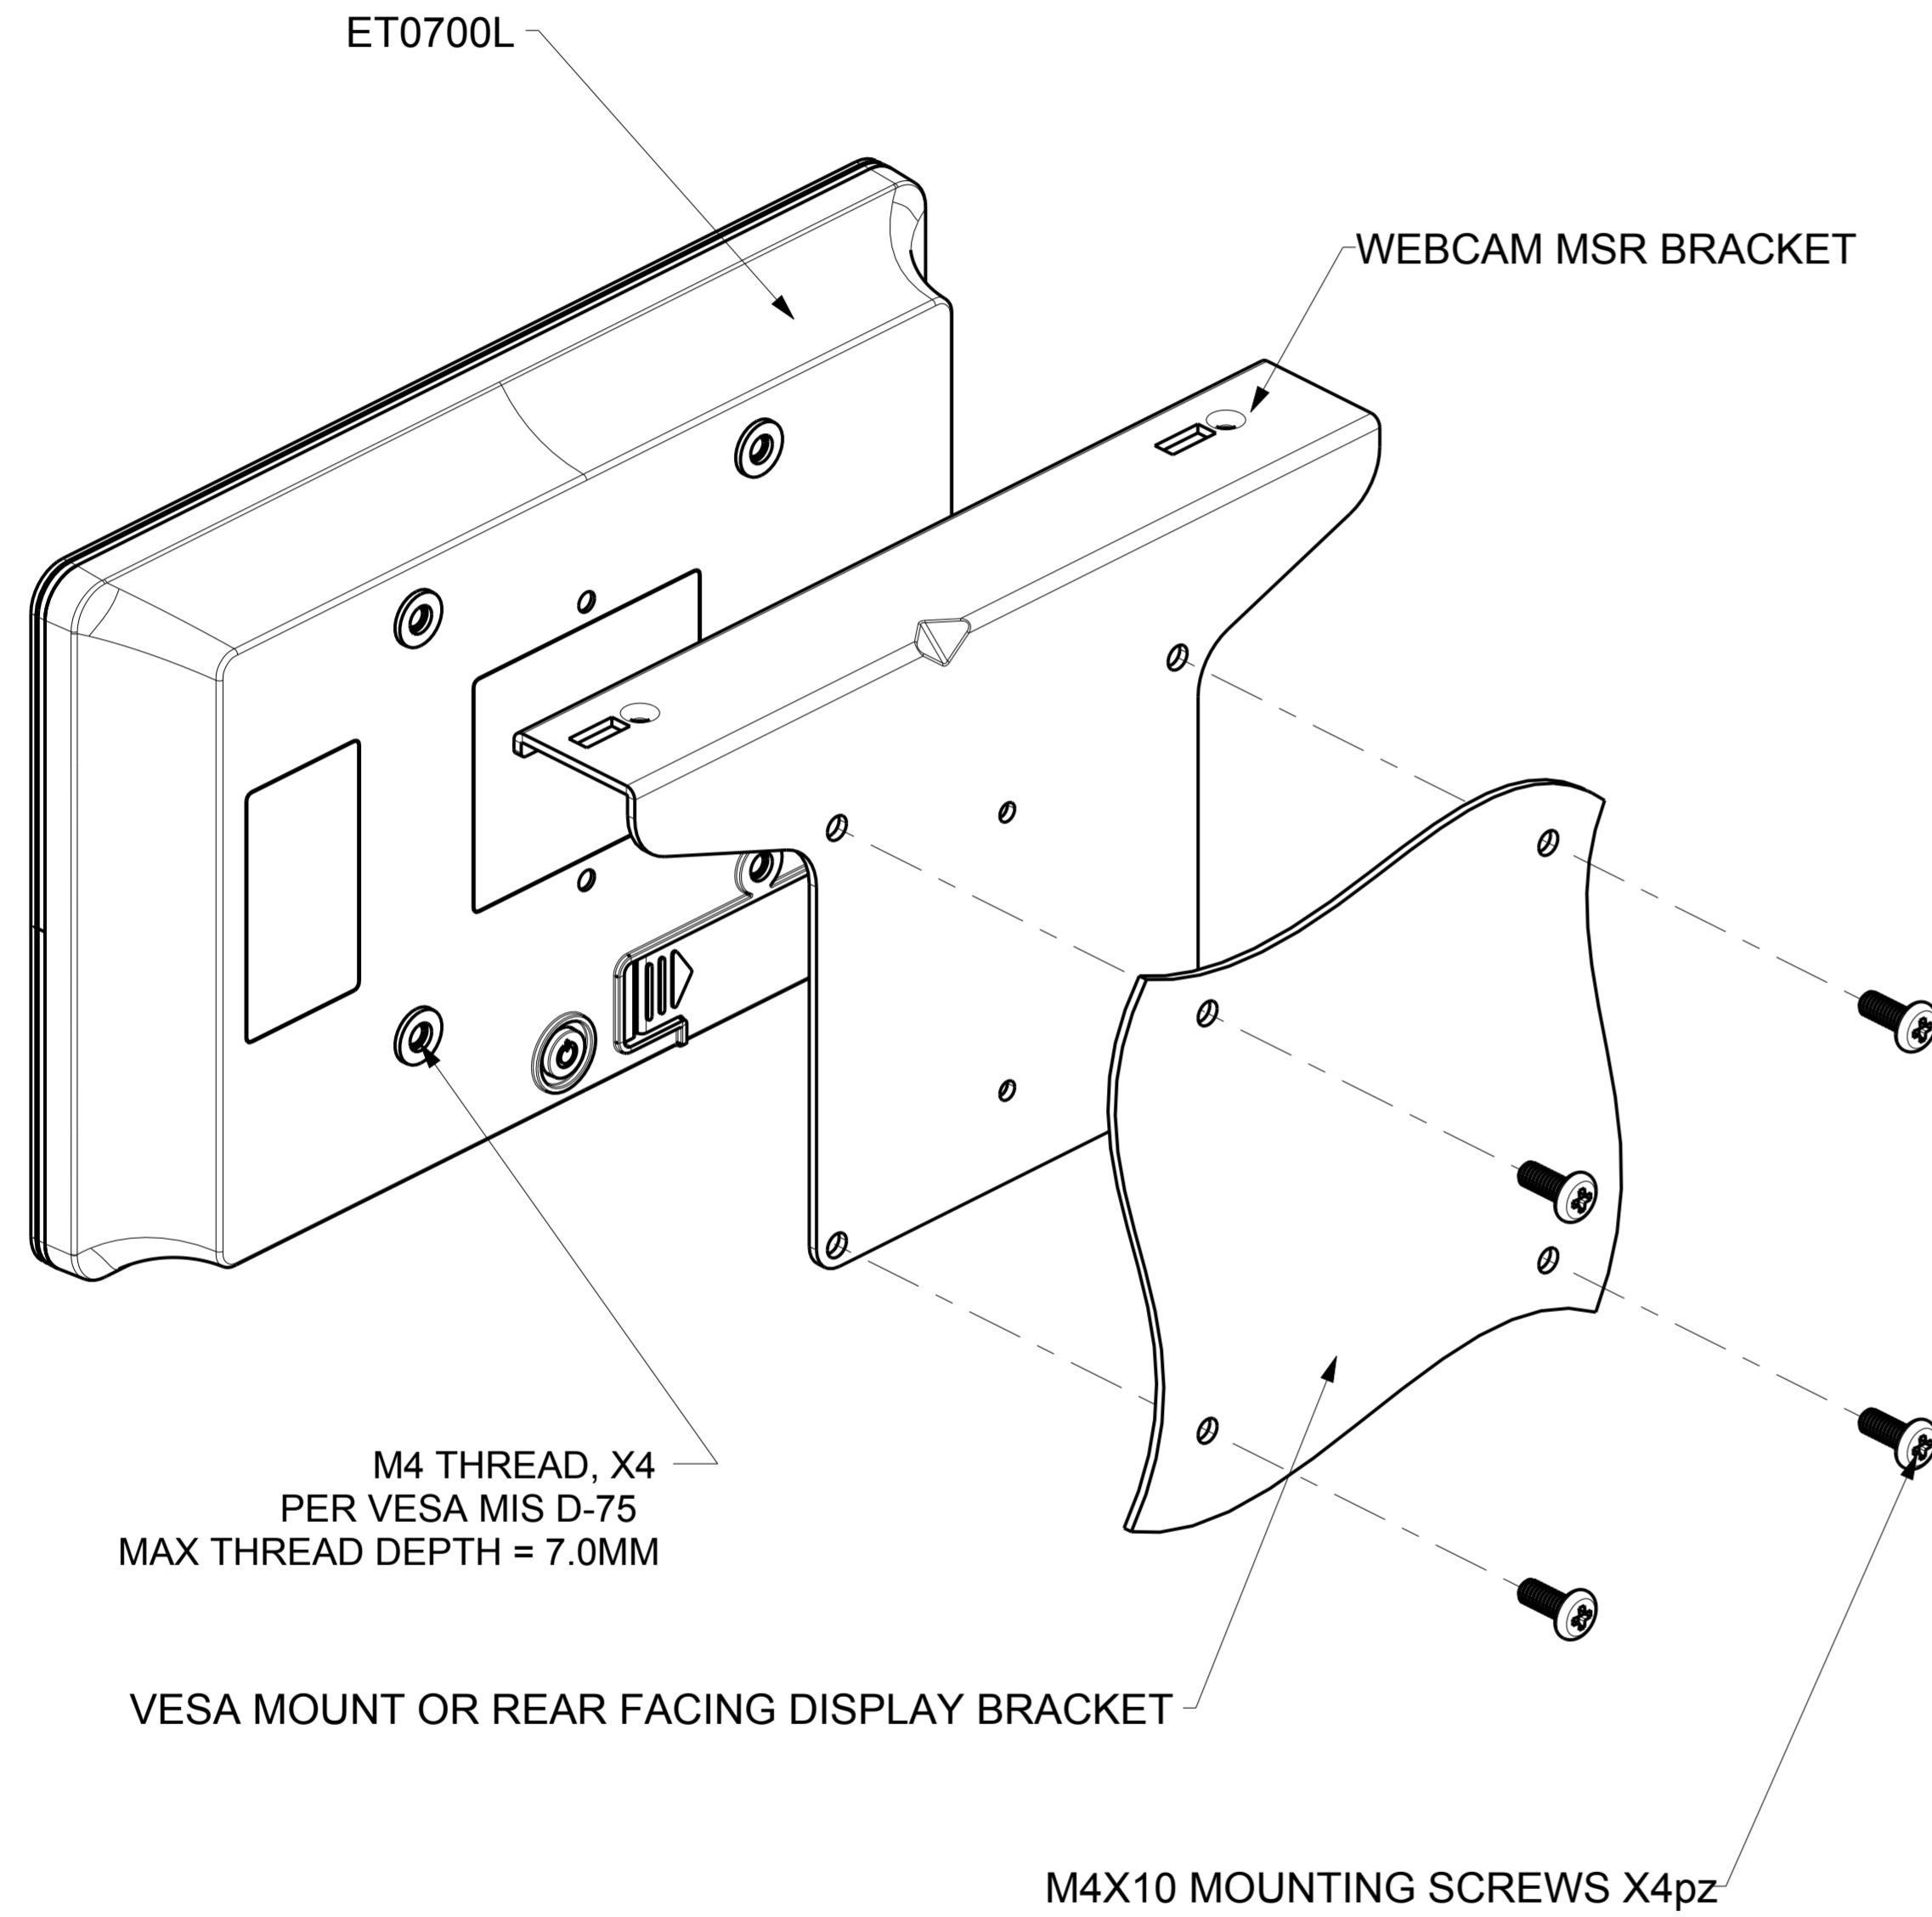

-ET0700L SERIES-
SCALE 1.2

OPTIONAL KIT, BRACKET FOR WEBCAM MSR (E412418)

OPTIONAL PERIPHERAL BRACKET (P/N E412148)
AND KIT WEBCAM USB (P/N E591542)

SCALE 1.0

DIMENSIONS ARE IN MILLIMETERS

SCALE 1.0

OPTIONAL PERIPHERAL BRACKET (P/N E412148)
AND KIT MSR (P/N E039290)

SCALE 1.0