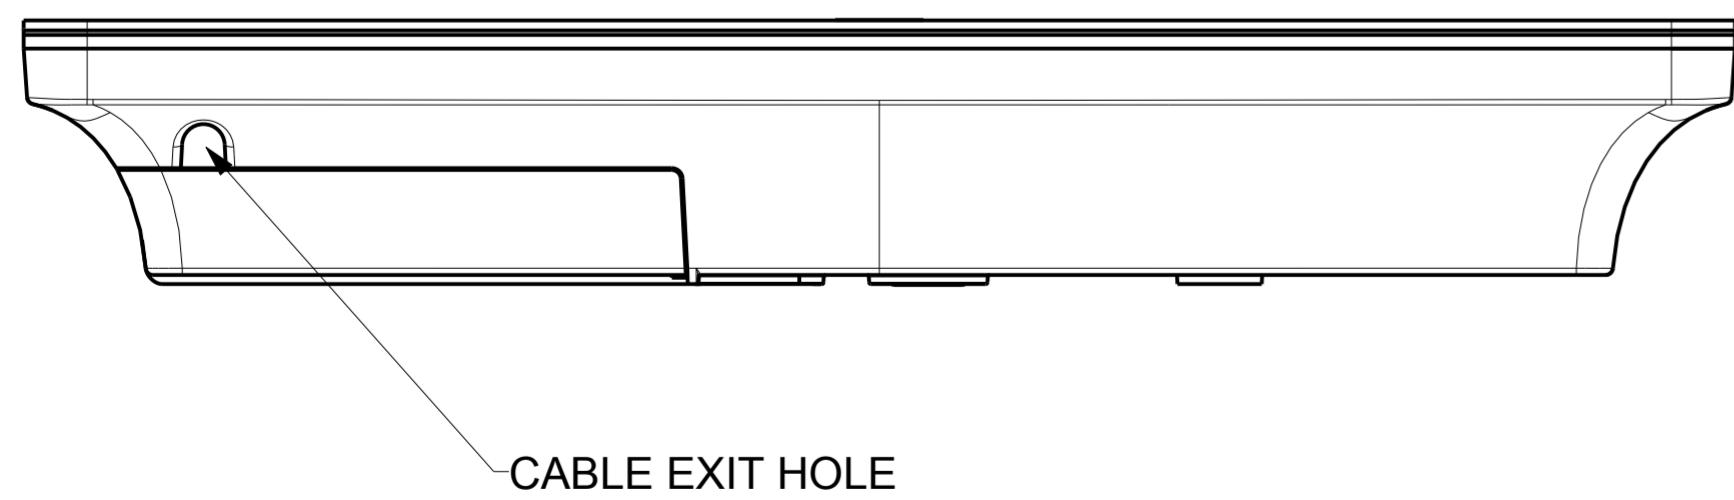

-ET0700L SERIES-
SCALE 1.2

OPTIONAL KIT, BRACKET FOR WEBCAM MSR (E412418)

OPTIONAL PERIPHERAL BRACKET (P/N E412148)
AND KIT WEBCAM USB (P/N E591542)

SCALE 1.0

DIMENSIONS ARE IN MILLIMETERS

SCALE 1.0

OPTIONAL PERIPHERAL BRACKET (P/N E412148)
AND KIT MSR (P/N E039290)

SCALE 1.0