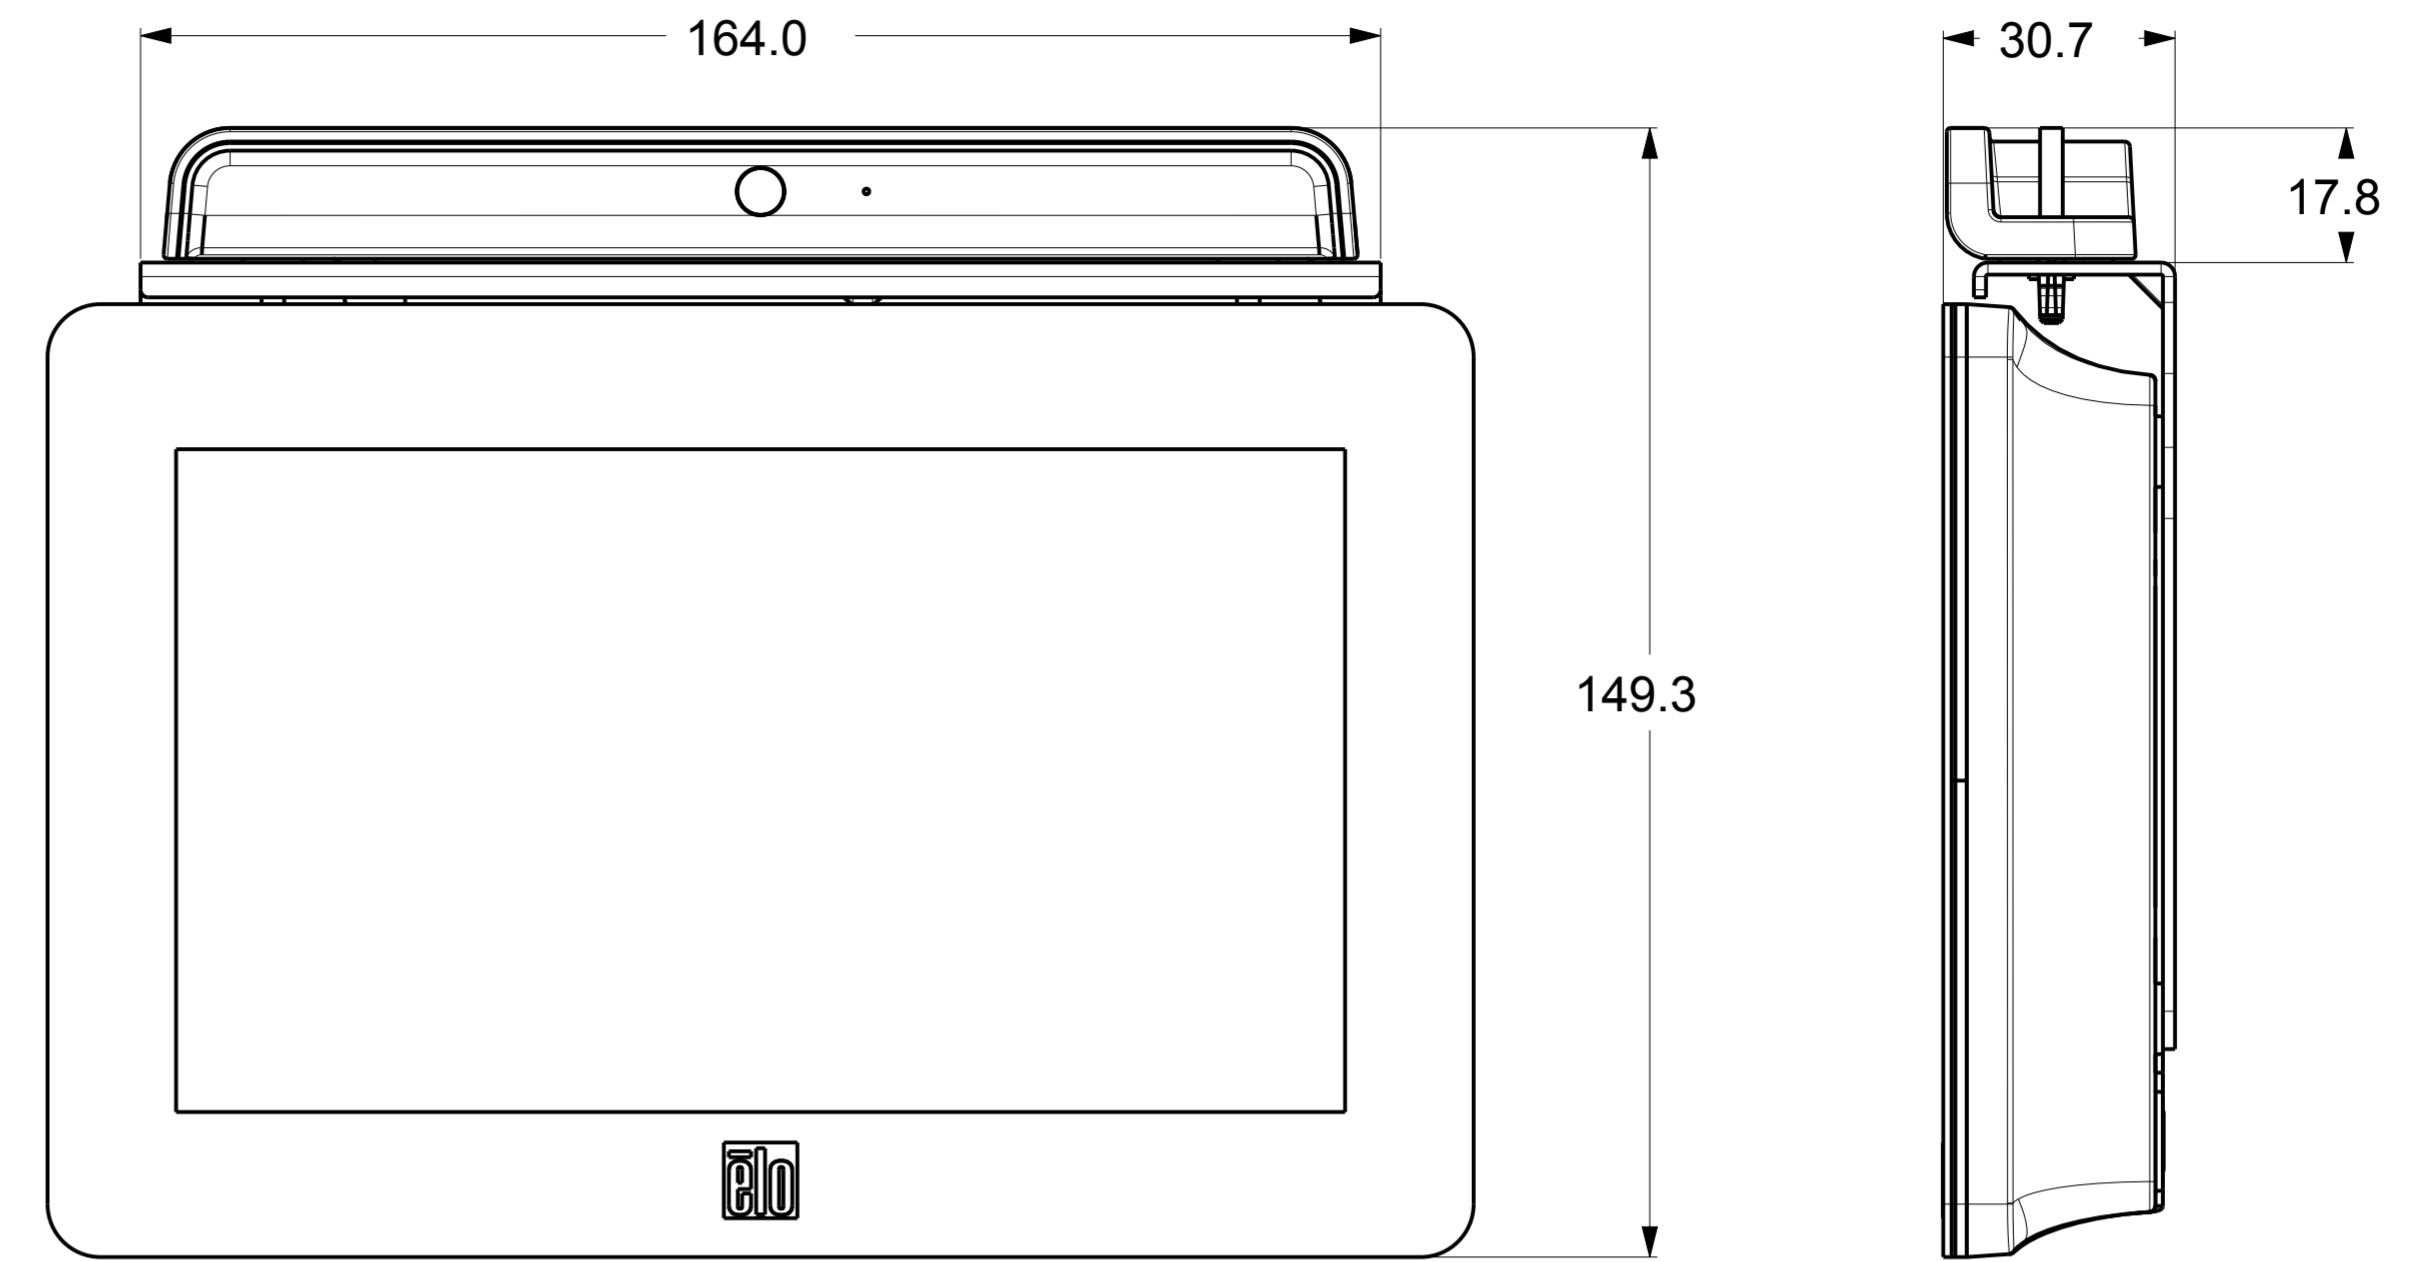

-ET0700L SERIES-
SCALE 1.2

OPTIONAL KIT, BRACKET FOR WEBCAM MSR (E412418)

OPTIONAL PERIPHERAL BRACKET (P/N E412148)
AND KIT WEBCAM USB (P/N E591542)

SCALE 1.0

DIMENSIONS ARE IN MILLIMETERS

SCALE 1.0

OPTIONAL PERIPHERAL BRACKET (P/N E412148)
AND KIT MSR (P/N E039290)

SCALE 1.0