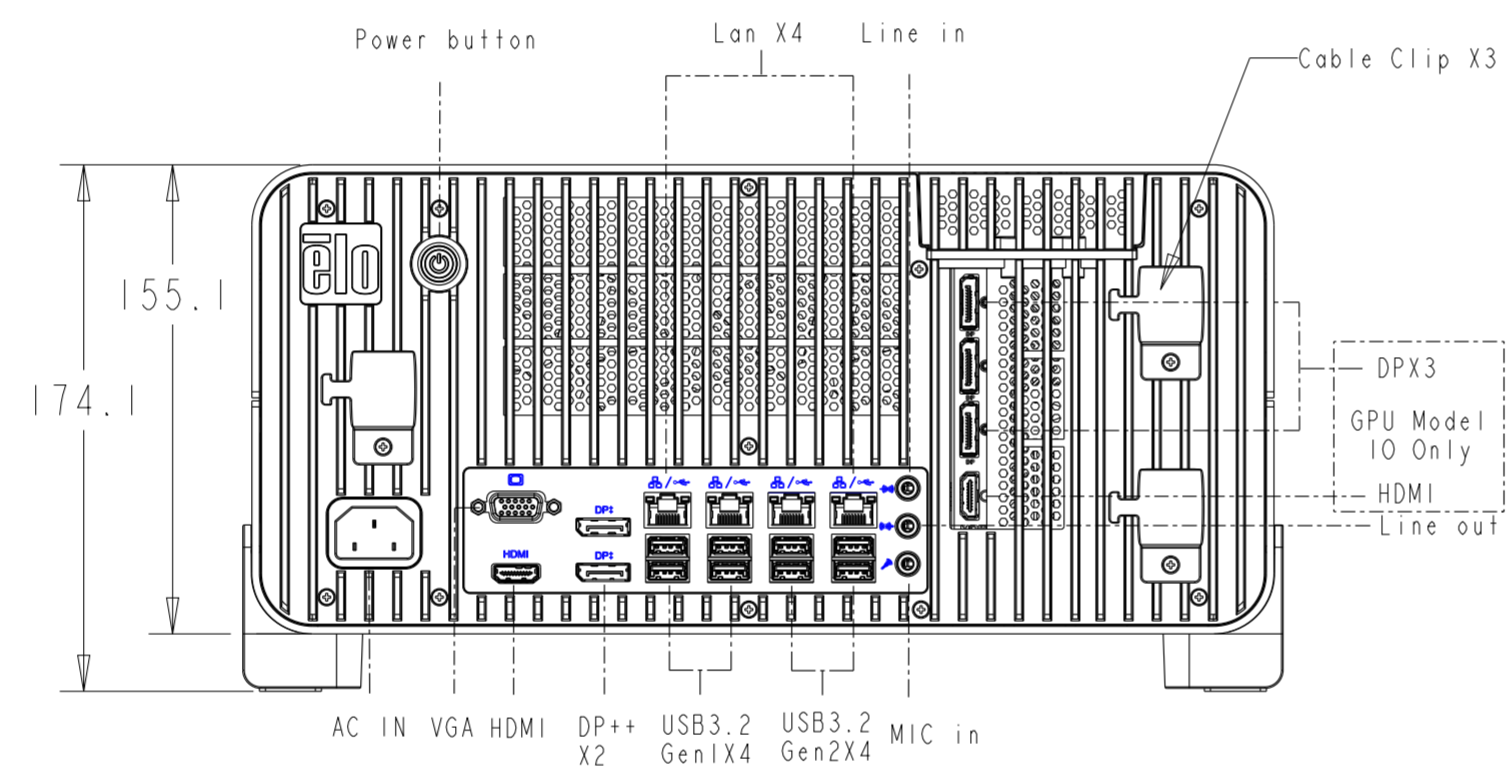

TITLE: ELO AI EDGE PACK

Hailo Model view

Re-position feet for vertical orientation