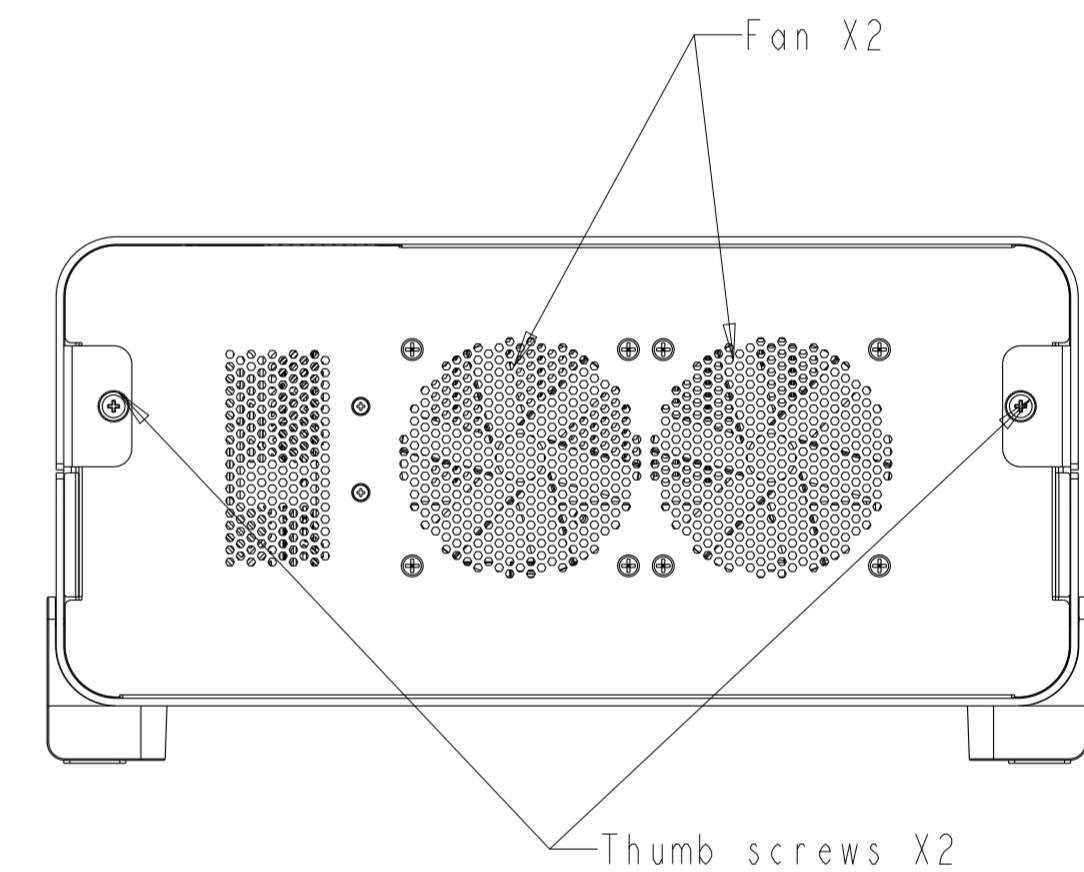

TITLE: ELO AI EDGE PACK

Hailo Model view

Re-position feet for vertical orientation