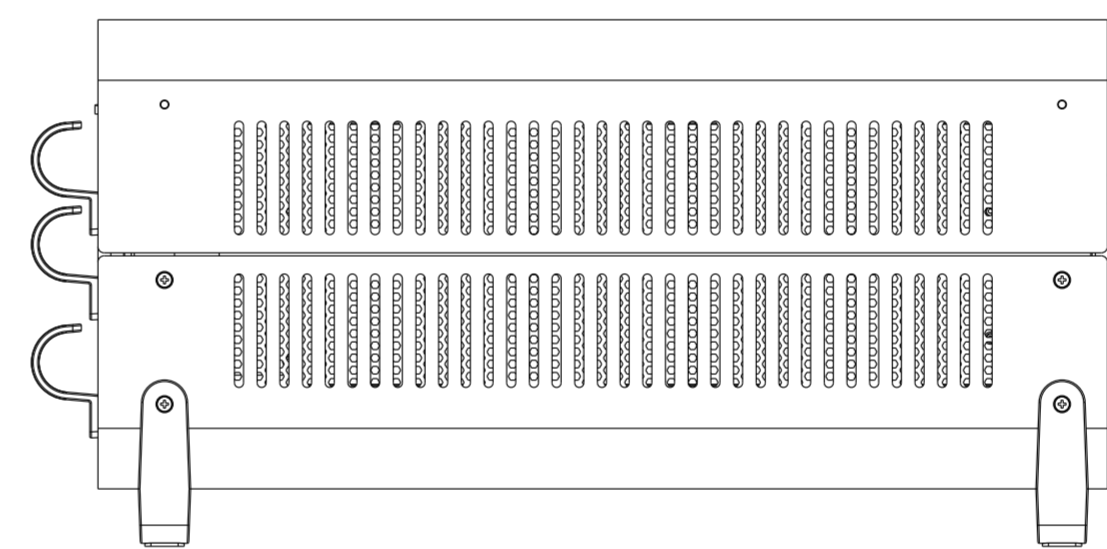

TITLE: ELO AI EDGE PACK

Hailo Model view

Re-position feet for vertical orientation