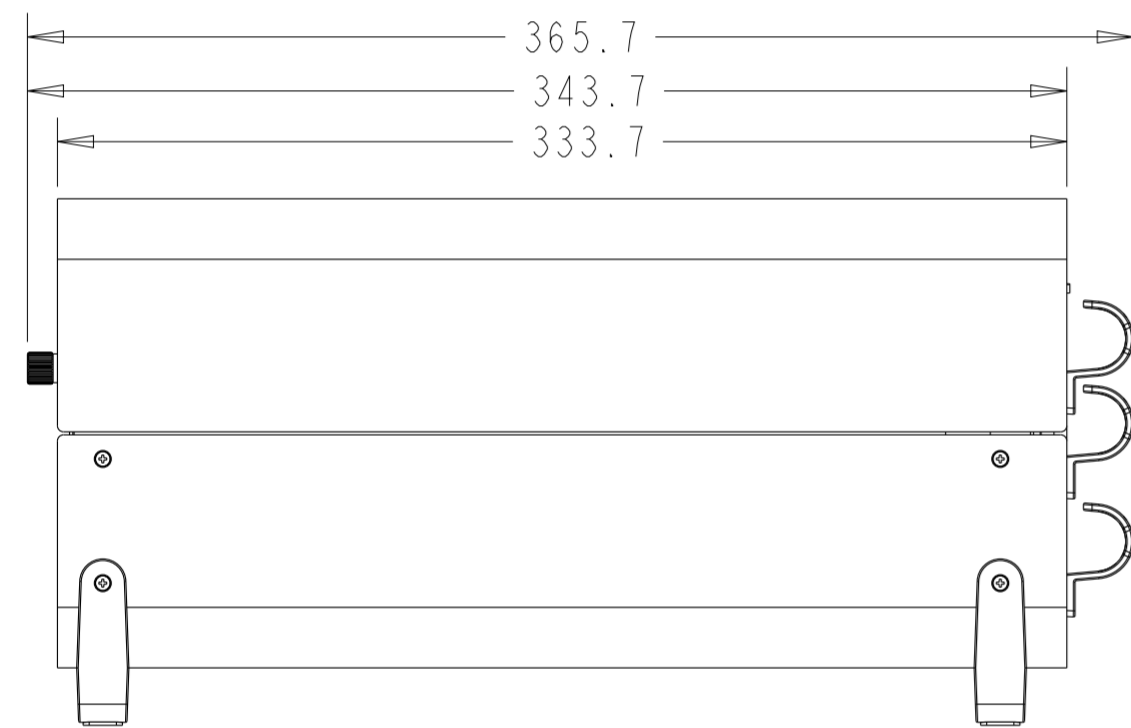

TITLE: ELO AI EDGE PACK

Hailo Model view

Re-position feet for vertical orientation