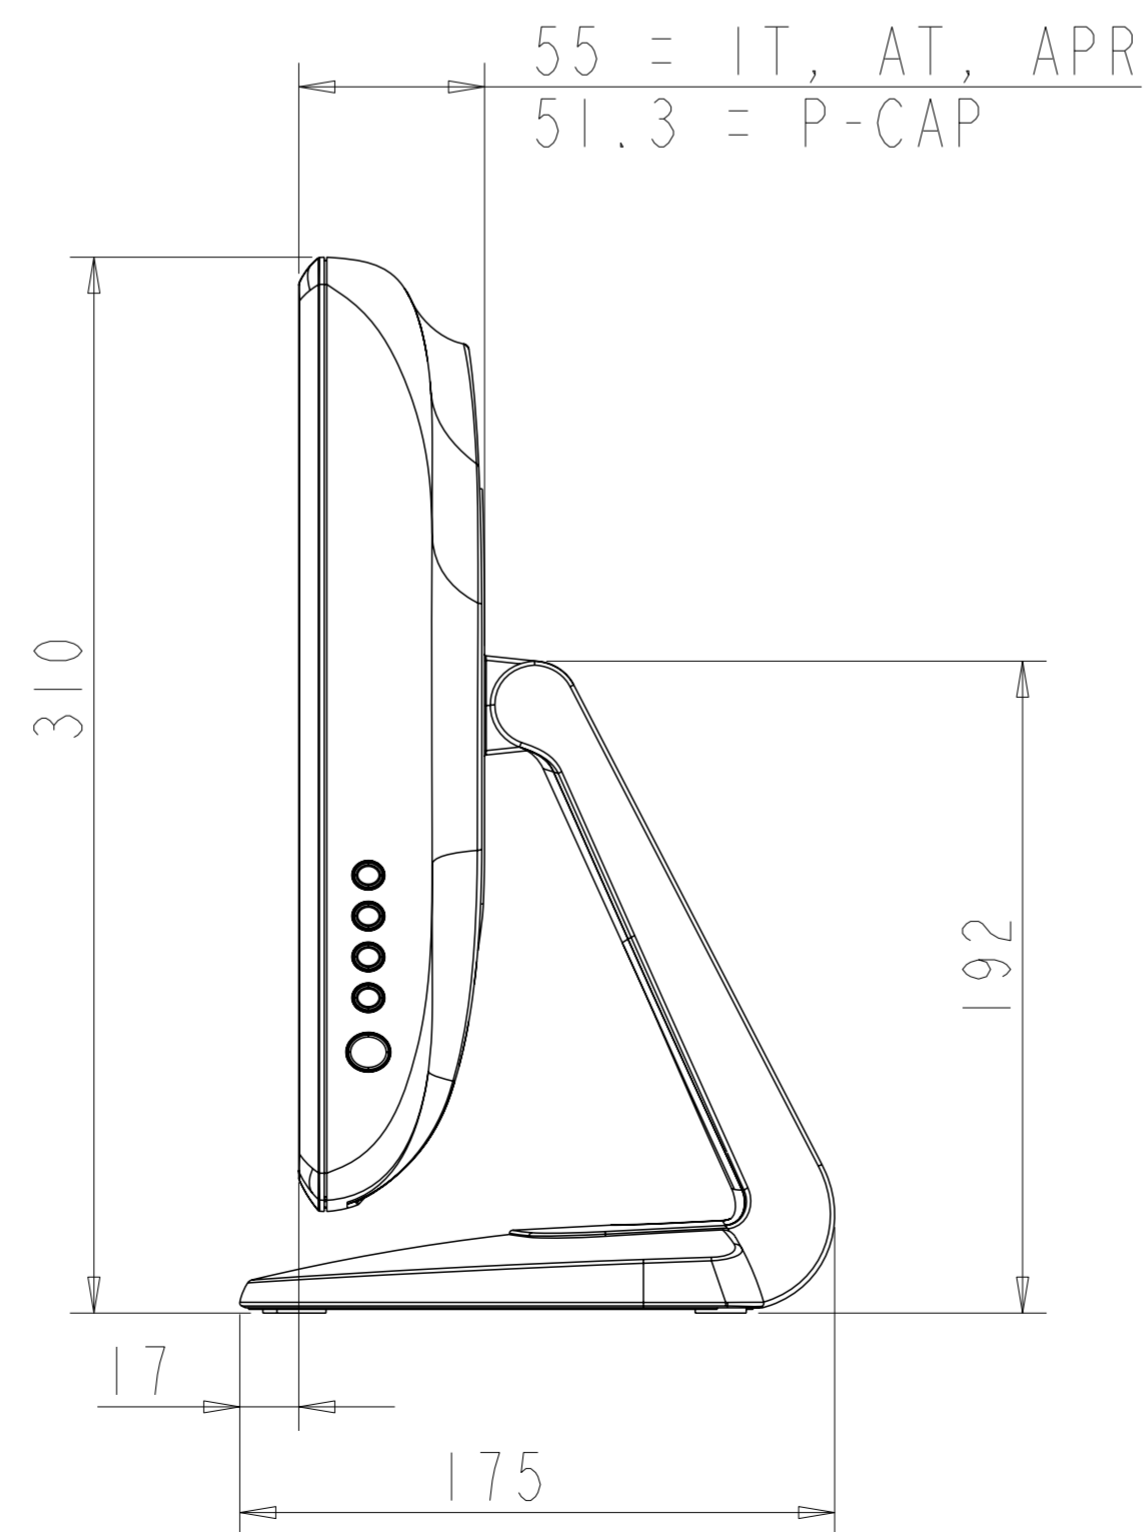

TILT -5° FROM VERTICAL

TILT 90° VERTICAL

OPTIONAL MSR

SCALE 0.450

TILT -5° FROM VERTICAL

TILT 90° FROM VERTICAL

SNAP OFF STAND COVER  
TO MOUNT STAND WITH  
OPTION 1.

**MOUNT OPTION 1**

TOP VIEW

**MOUNT OPTION 2**

BOTTOM VIEW

### VESA MOUNT

### CONNECTOR PANEL