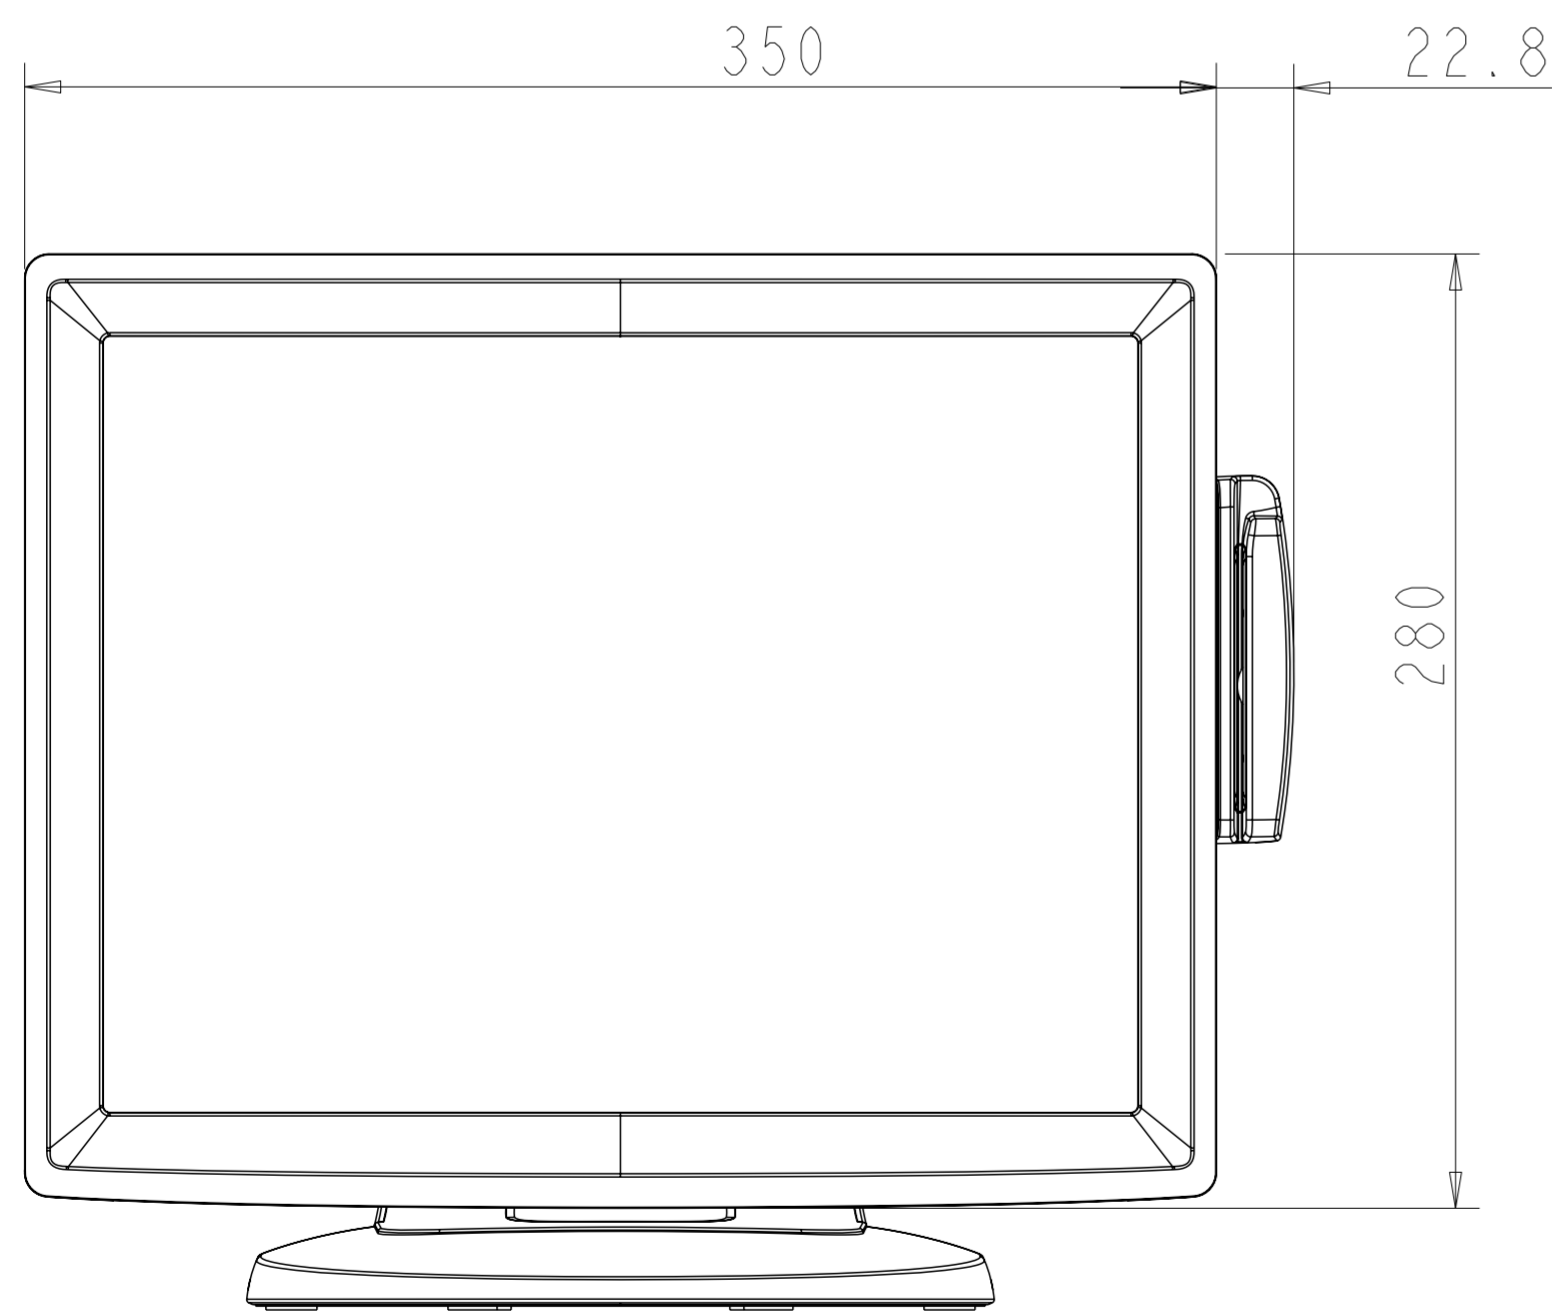

TILT -5° FROM VERTICAL

TILT 90° VERTICAL

OPTIONAL MSR

SCALE 0.450

TILT -5° FROM VERTICAL

TILT 90° FROM VERTICAL

SNAP OFF STAND COVER  
TO MOUNT STAND WITH  
OPTION 1.

**MOUNT OPTION 1**

TOP VIEW

**MOUNT OPTION 2**

BOTTOM VIEW

### VESA MOUNT