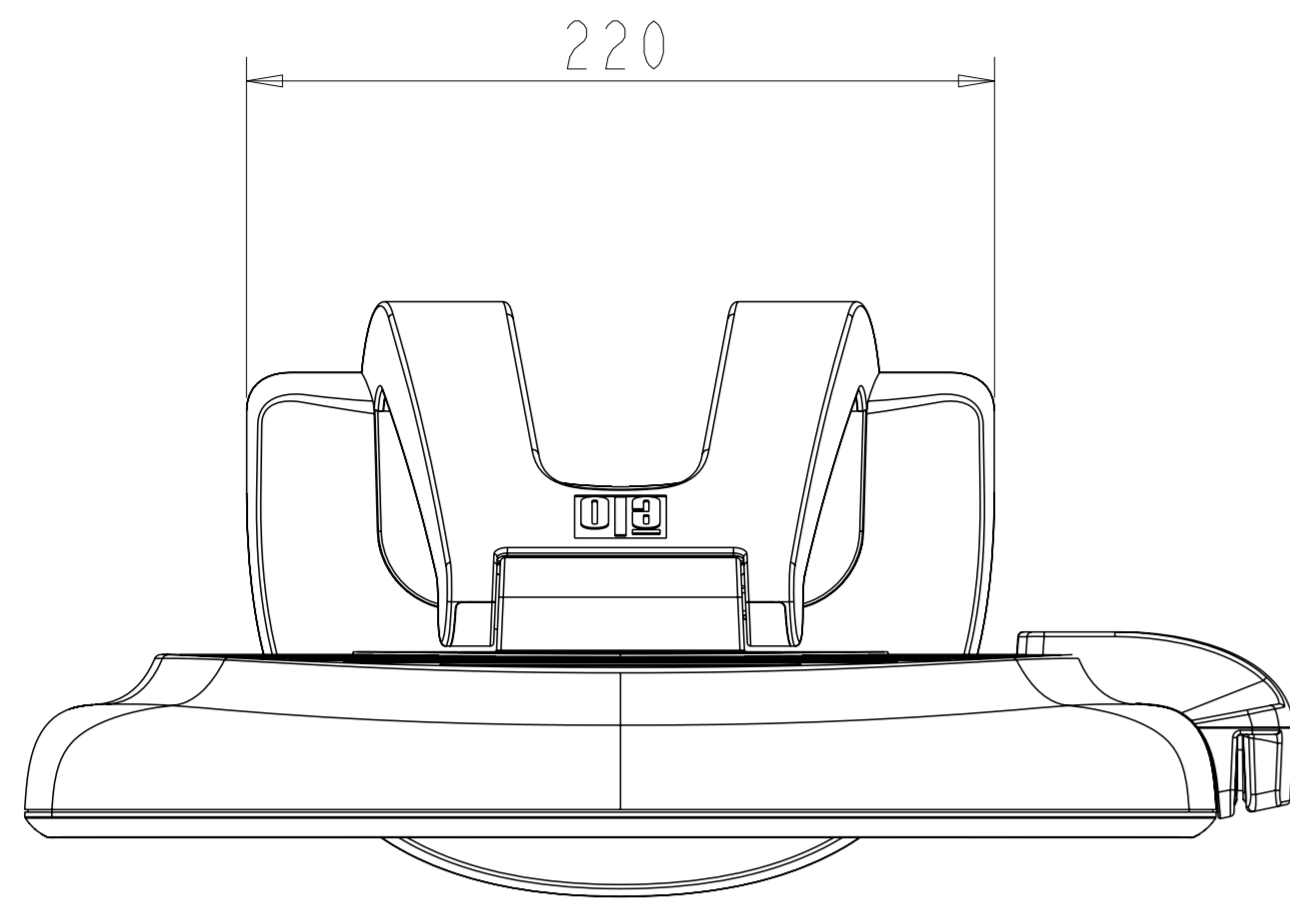

TILT -5° FROM VERTICAL

TILT 90° VERTICAL

OPTIONAL MSR

SCALE 0.450

TILT -5° FROM VERTICAL

TILT 90° FROM VERTICAL

SNAP OFF STAND COVER  
TO MOUNT STAND WITH  
OPTION 1.

**MOUNT OPTION 1**

TOP VIEW

**MOUNT OPTION 2**

BOTTOM VIEW

### VESA MOUNT

### CONNECTOR PANEL