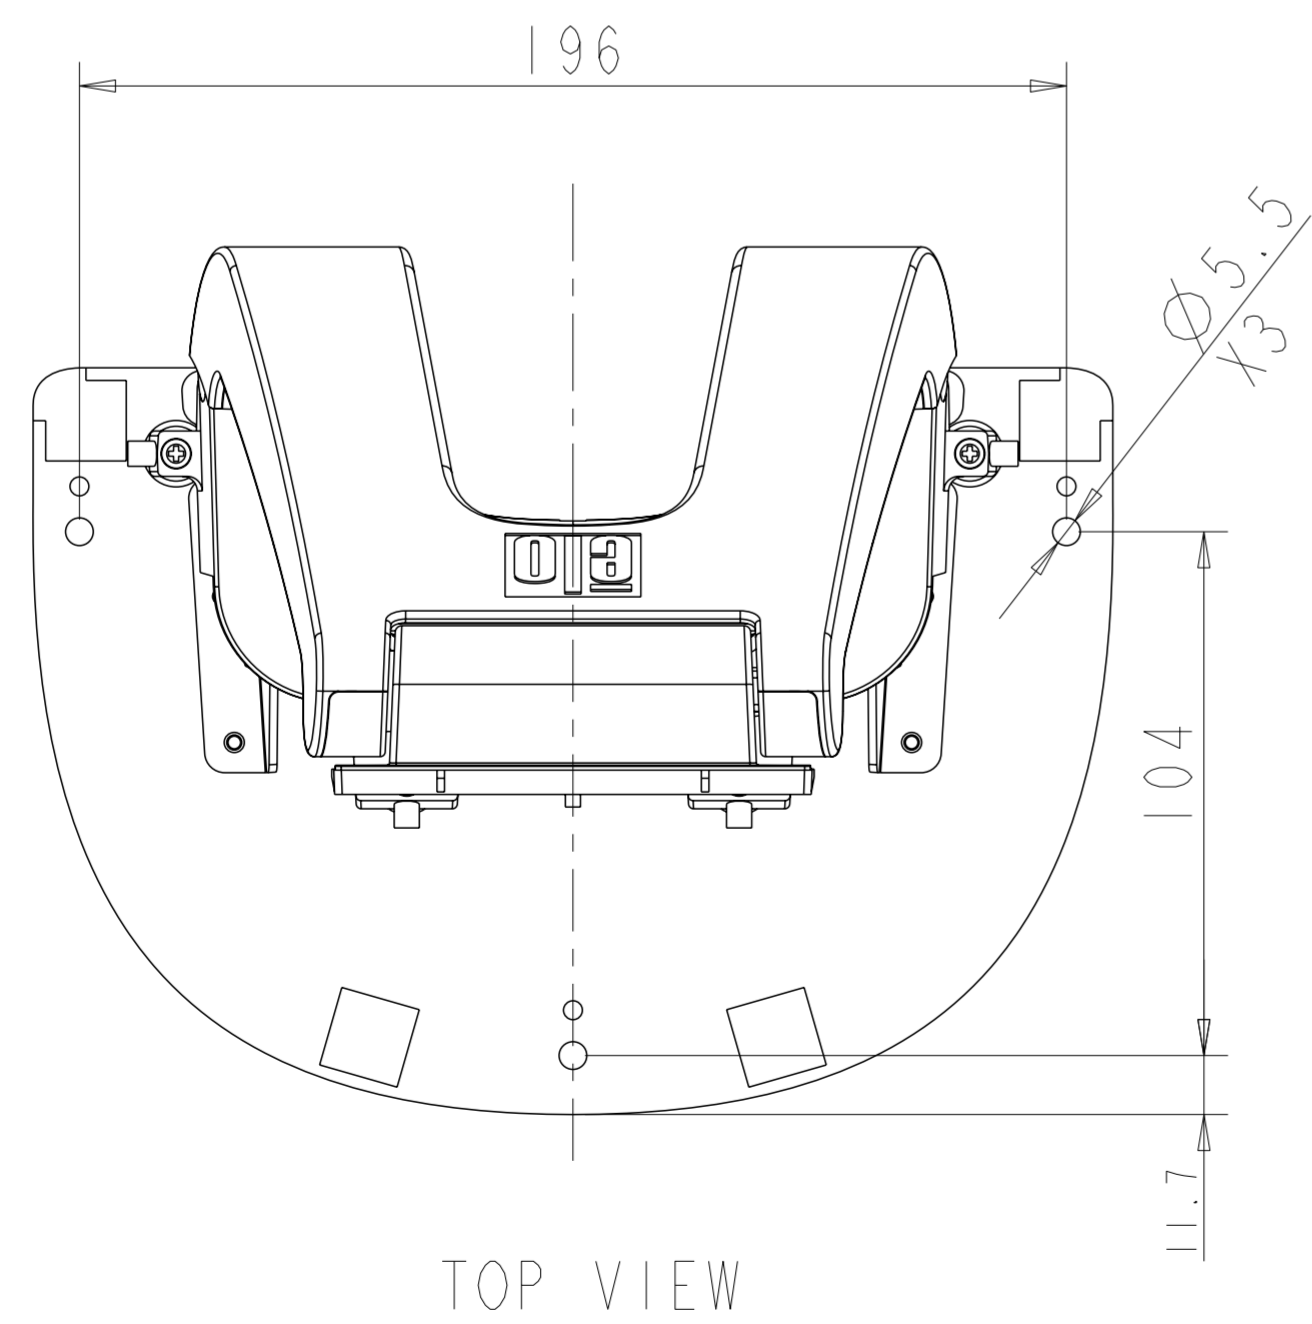

TILT -5° FROM VERTICAL

TILT 90° VERTICAL

OPTIONAL MSR

SCALE 0.450

TILT -5° FROM VERTICAL

TILT 90° FROM VERTICAL

SNAP OFF STAND COVER  
TO MOUNT STAND WITH  
OPTION 1.

**MOUNT OPTION 1**

TOP VIEW

**MOUNT OPTION 2**

BOTTOM VIEW

### VESA MOUNT

### CONNECTOR PANEL