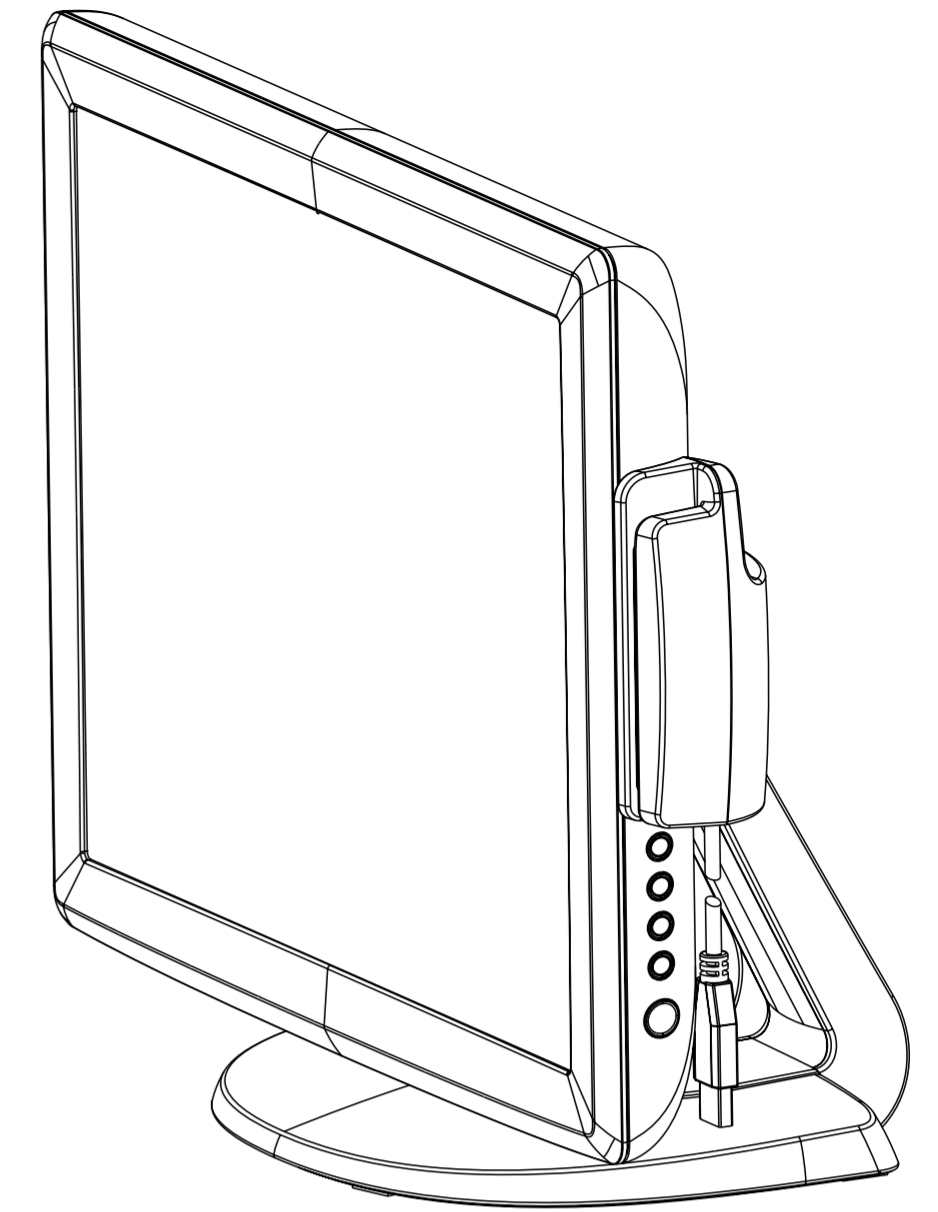

TILT -5° FROM VERTICAL

TILT 90° VERTICAL

OPTIONAL MSR

SCALE 0.450

TILT -5° FROM VERTICAL

TILT 90° FROM VERTICAL

SNAP OFF STAND COVER  
TO MOUNT STAND WITH  
OPTION 1.

**MOUNT OPTION 1**

TOP VIEW

**MOUNT OPTION 2**

BOTTOM VIEW

### VESA MOUNT