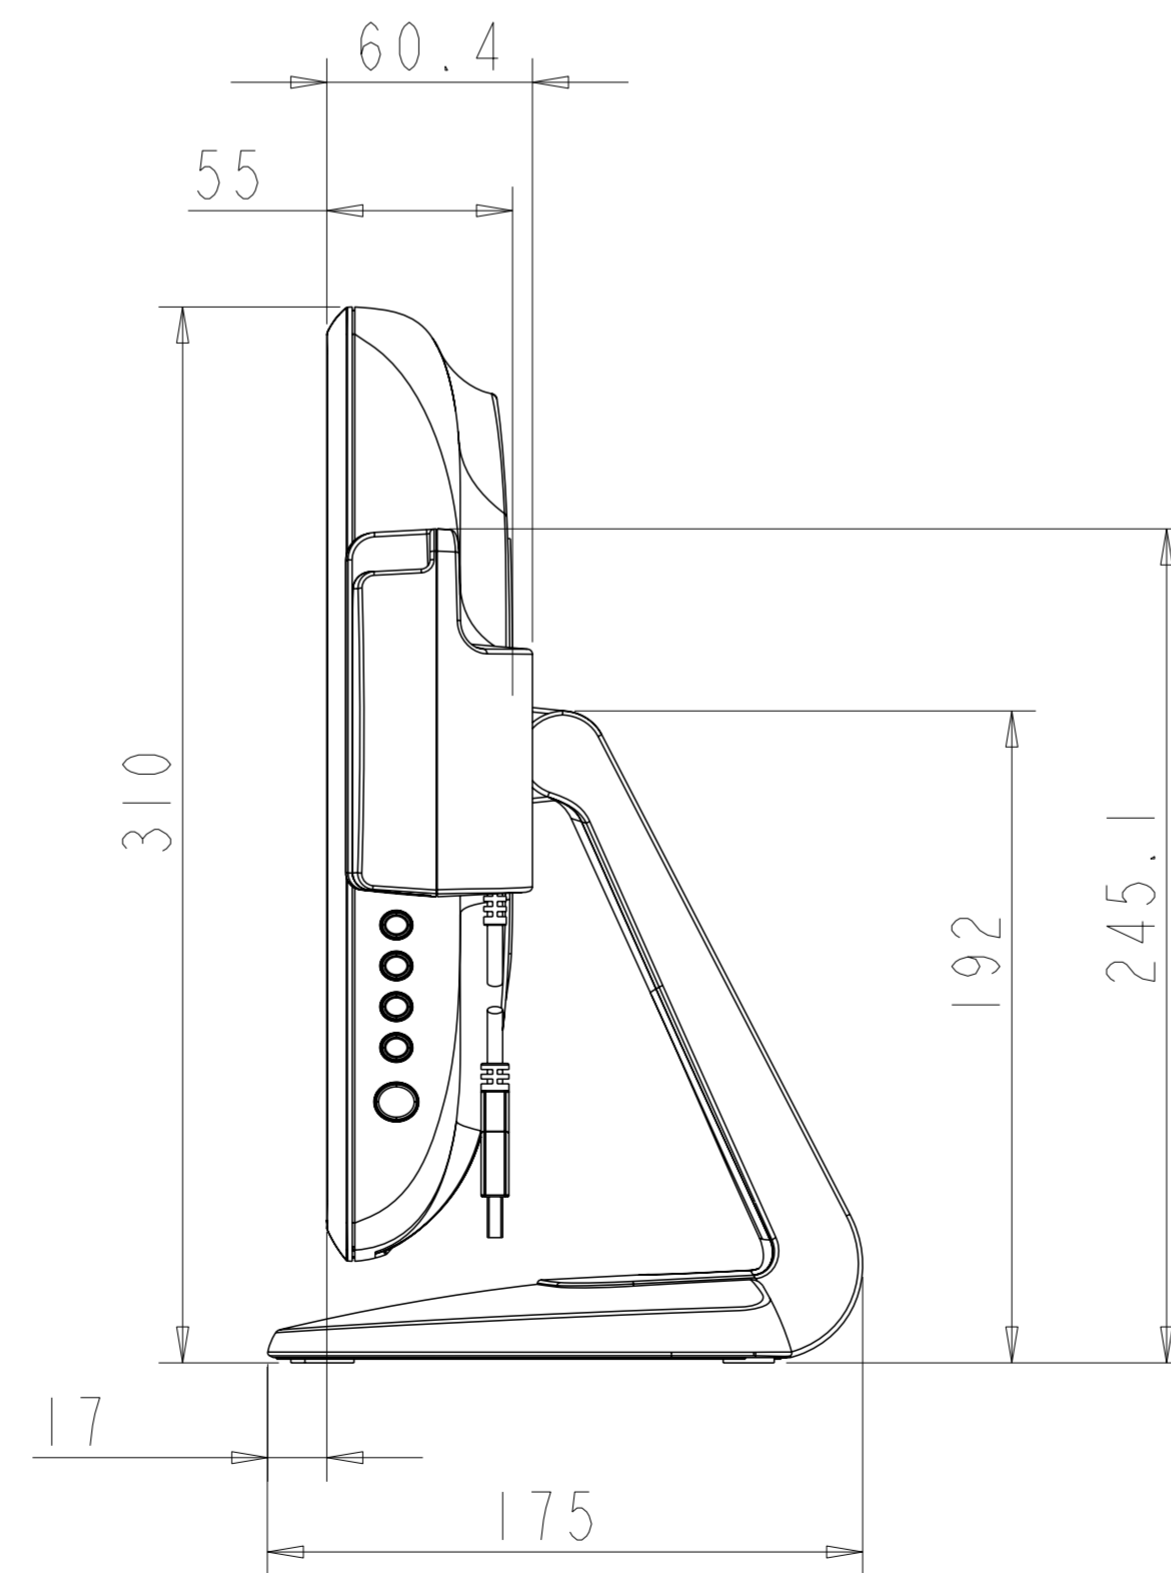

TILT -5° FROM VERTICAL

TILT 90° VERTICAL

OPTIONAL MSR

SCALE 0.450

TILT -5° FROM VERTICAL

TILT 90° FROM VERTICAL

SNAP OFF STAND COVER  
TO MOUNT STAND WITH  
OPTION 1.

**MOUNT OPTION 1**

TOP VIEW

**MOUNT OPTION 2**

BOTTOM VIEW

### VESA MOUNT

### CONNECTOR PANEL