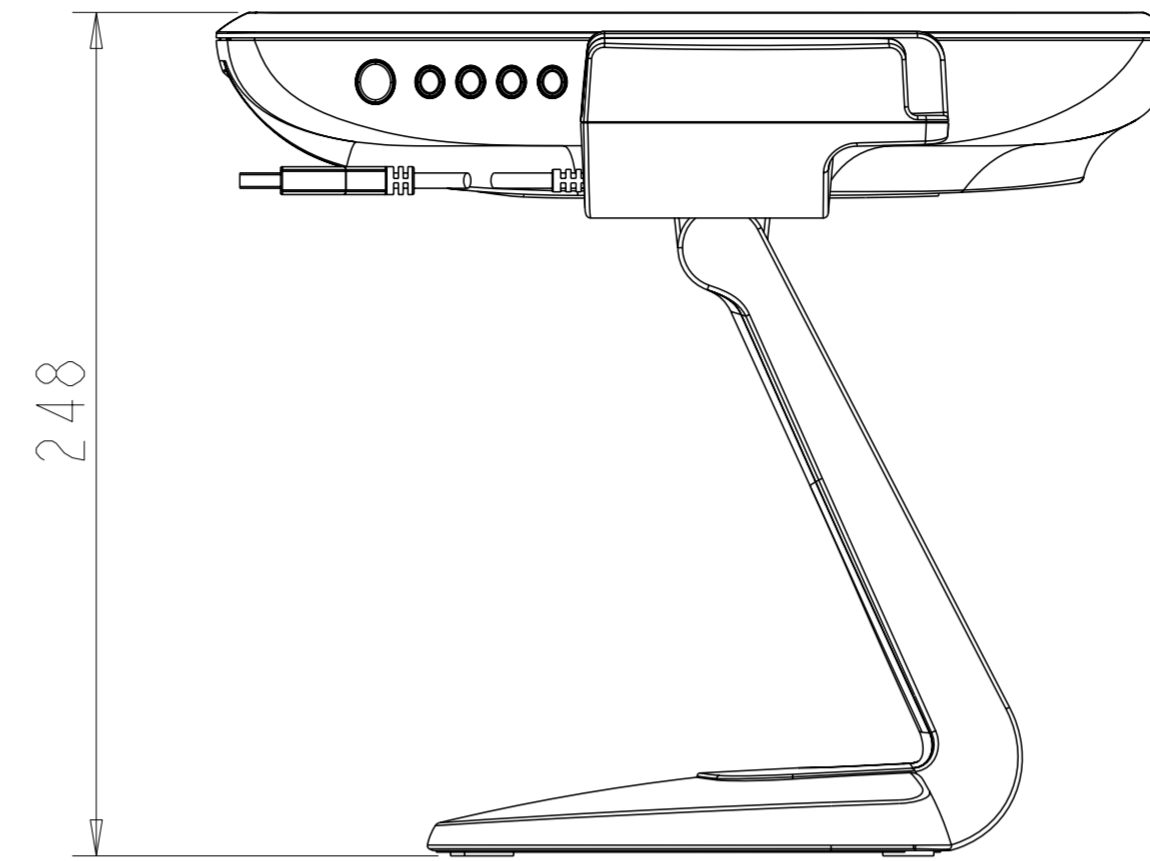

TILT -5° FROM VERTICAL

TILT 90° VERTICAL

OPTIONAL MSR

SCALE 0.450

TILT -5° FROM VERTICAL

TILT 90° FROM VERTICAL

SNAP OFF STAND COVER  
TO MOUNT STAND WITH  
OPTION 1.

**MOUNT OPTION 1**

TOP VIEW

**MOUNT OPTION 2**

BOTTOM VIEW

### VESA MOUNT