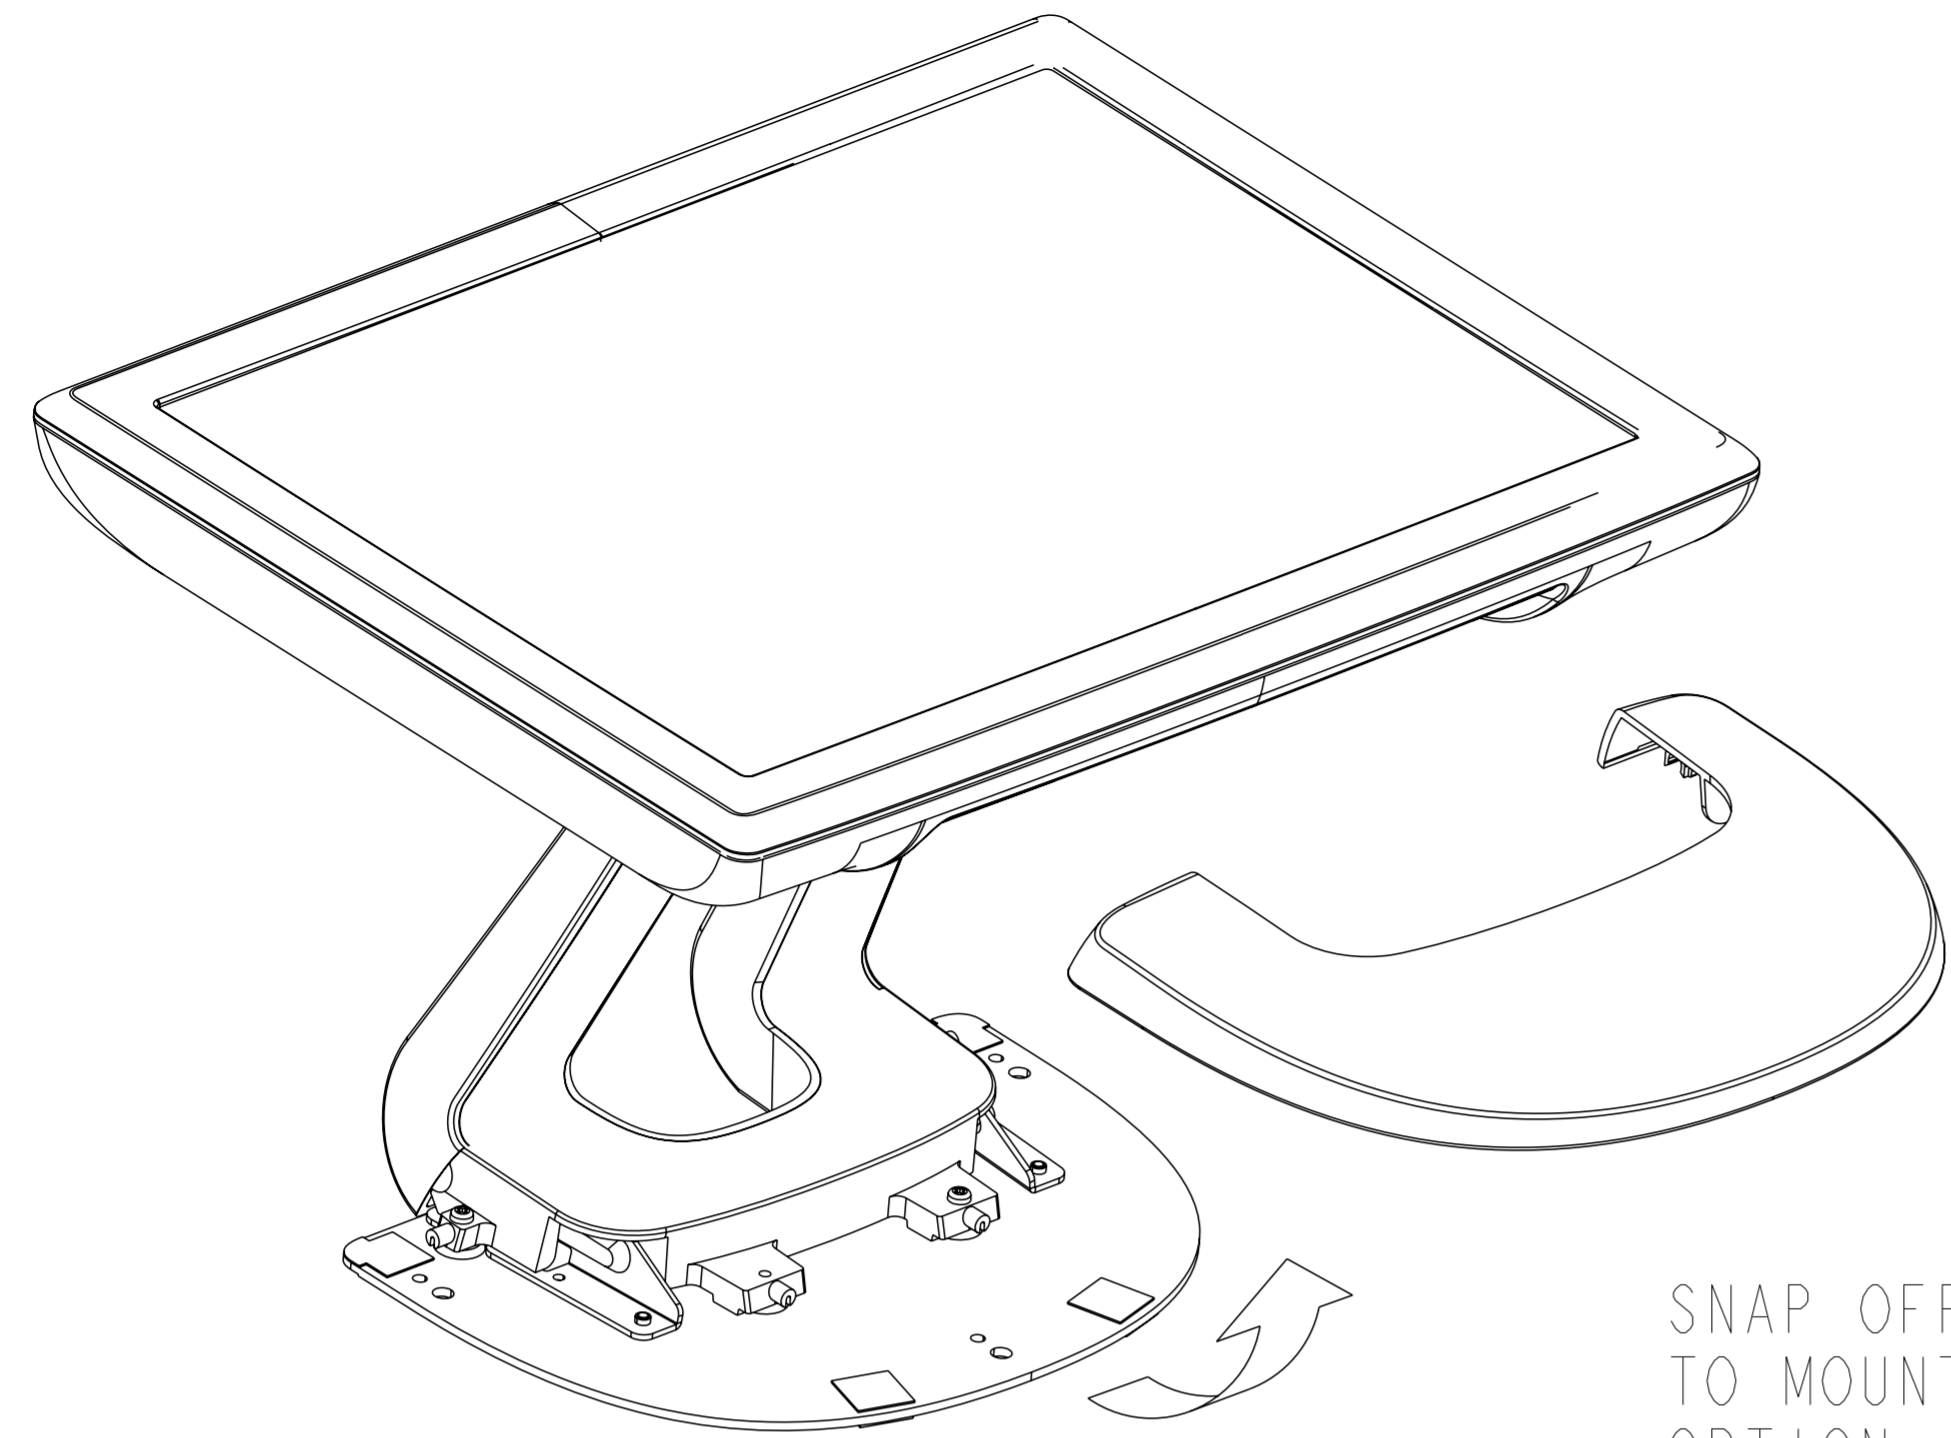

TILT -5° FROM VERTICAL

TILT 90° VERTICAL

OPTIONAL MSR

SCALE 0.450

TILT -5° FROM VERTICAL

TILT 90° FROM VERTICAL

SNAP OFF STAND COVER  
TO MOUNT STAND WITH  
OPTION 1.

**MOUNT OPTION 1**

TOP VIEW

**MOUNT OPTION 2**

BOTTOM VIEW

### VESA MOUNT

### CONNECTOR PANEL