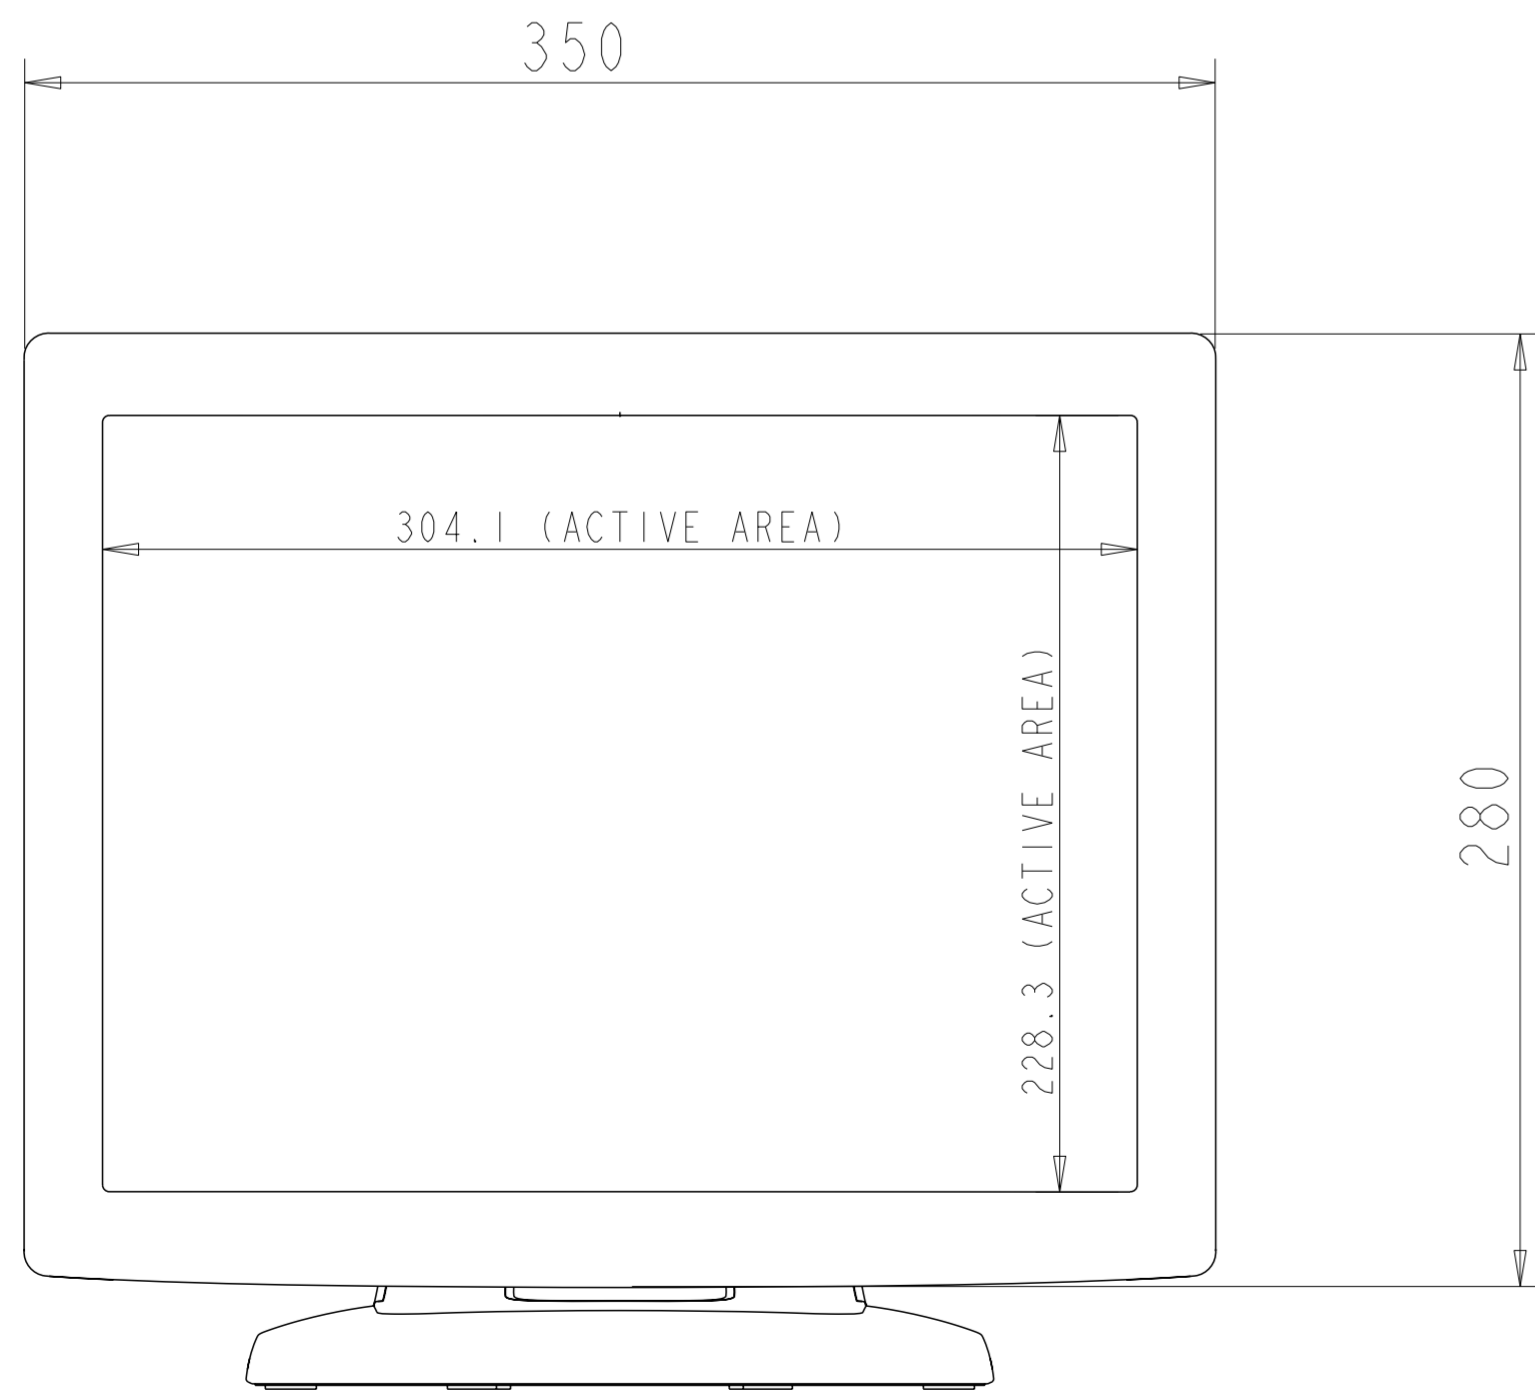

TILT -5° FROM VERTICAL

TILT 90° VERTICAL

OPTIONAL MSR

SCALE 0.450

TILT -5° FROM VERTICAL

TILT 90° FROM VERTICAL

SNAP OFF STAND COVER  
TO MOUNT STAND WITH  
OPTION 1.

**MOUNT OPTION 1**

TOP VIEW

**MOUNT OPTION 2**

BOTTOM VIEW

### VESA MOUNT

### CONNECTOR PANEL