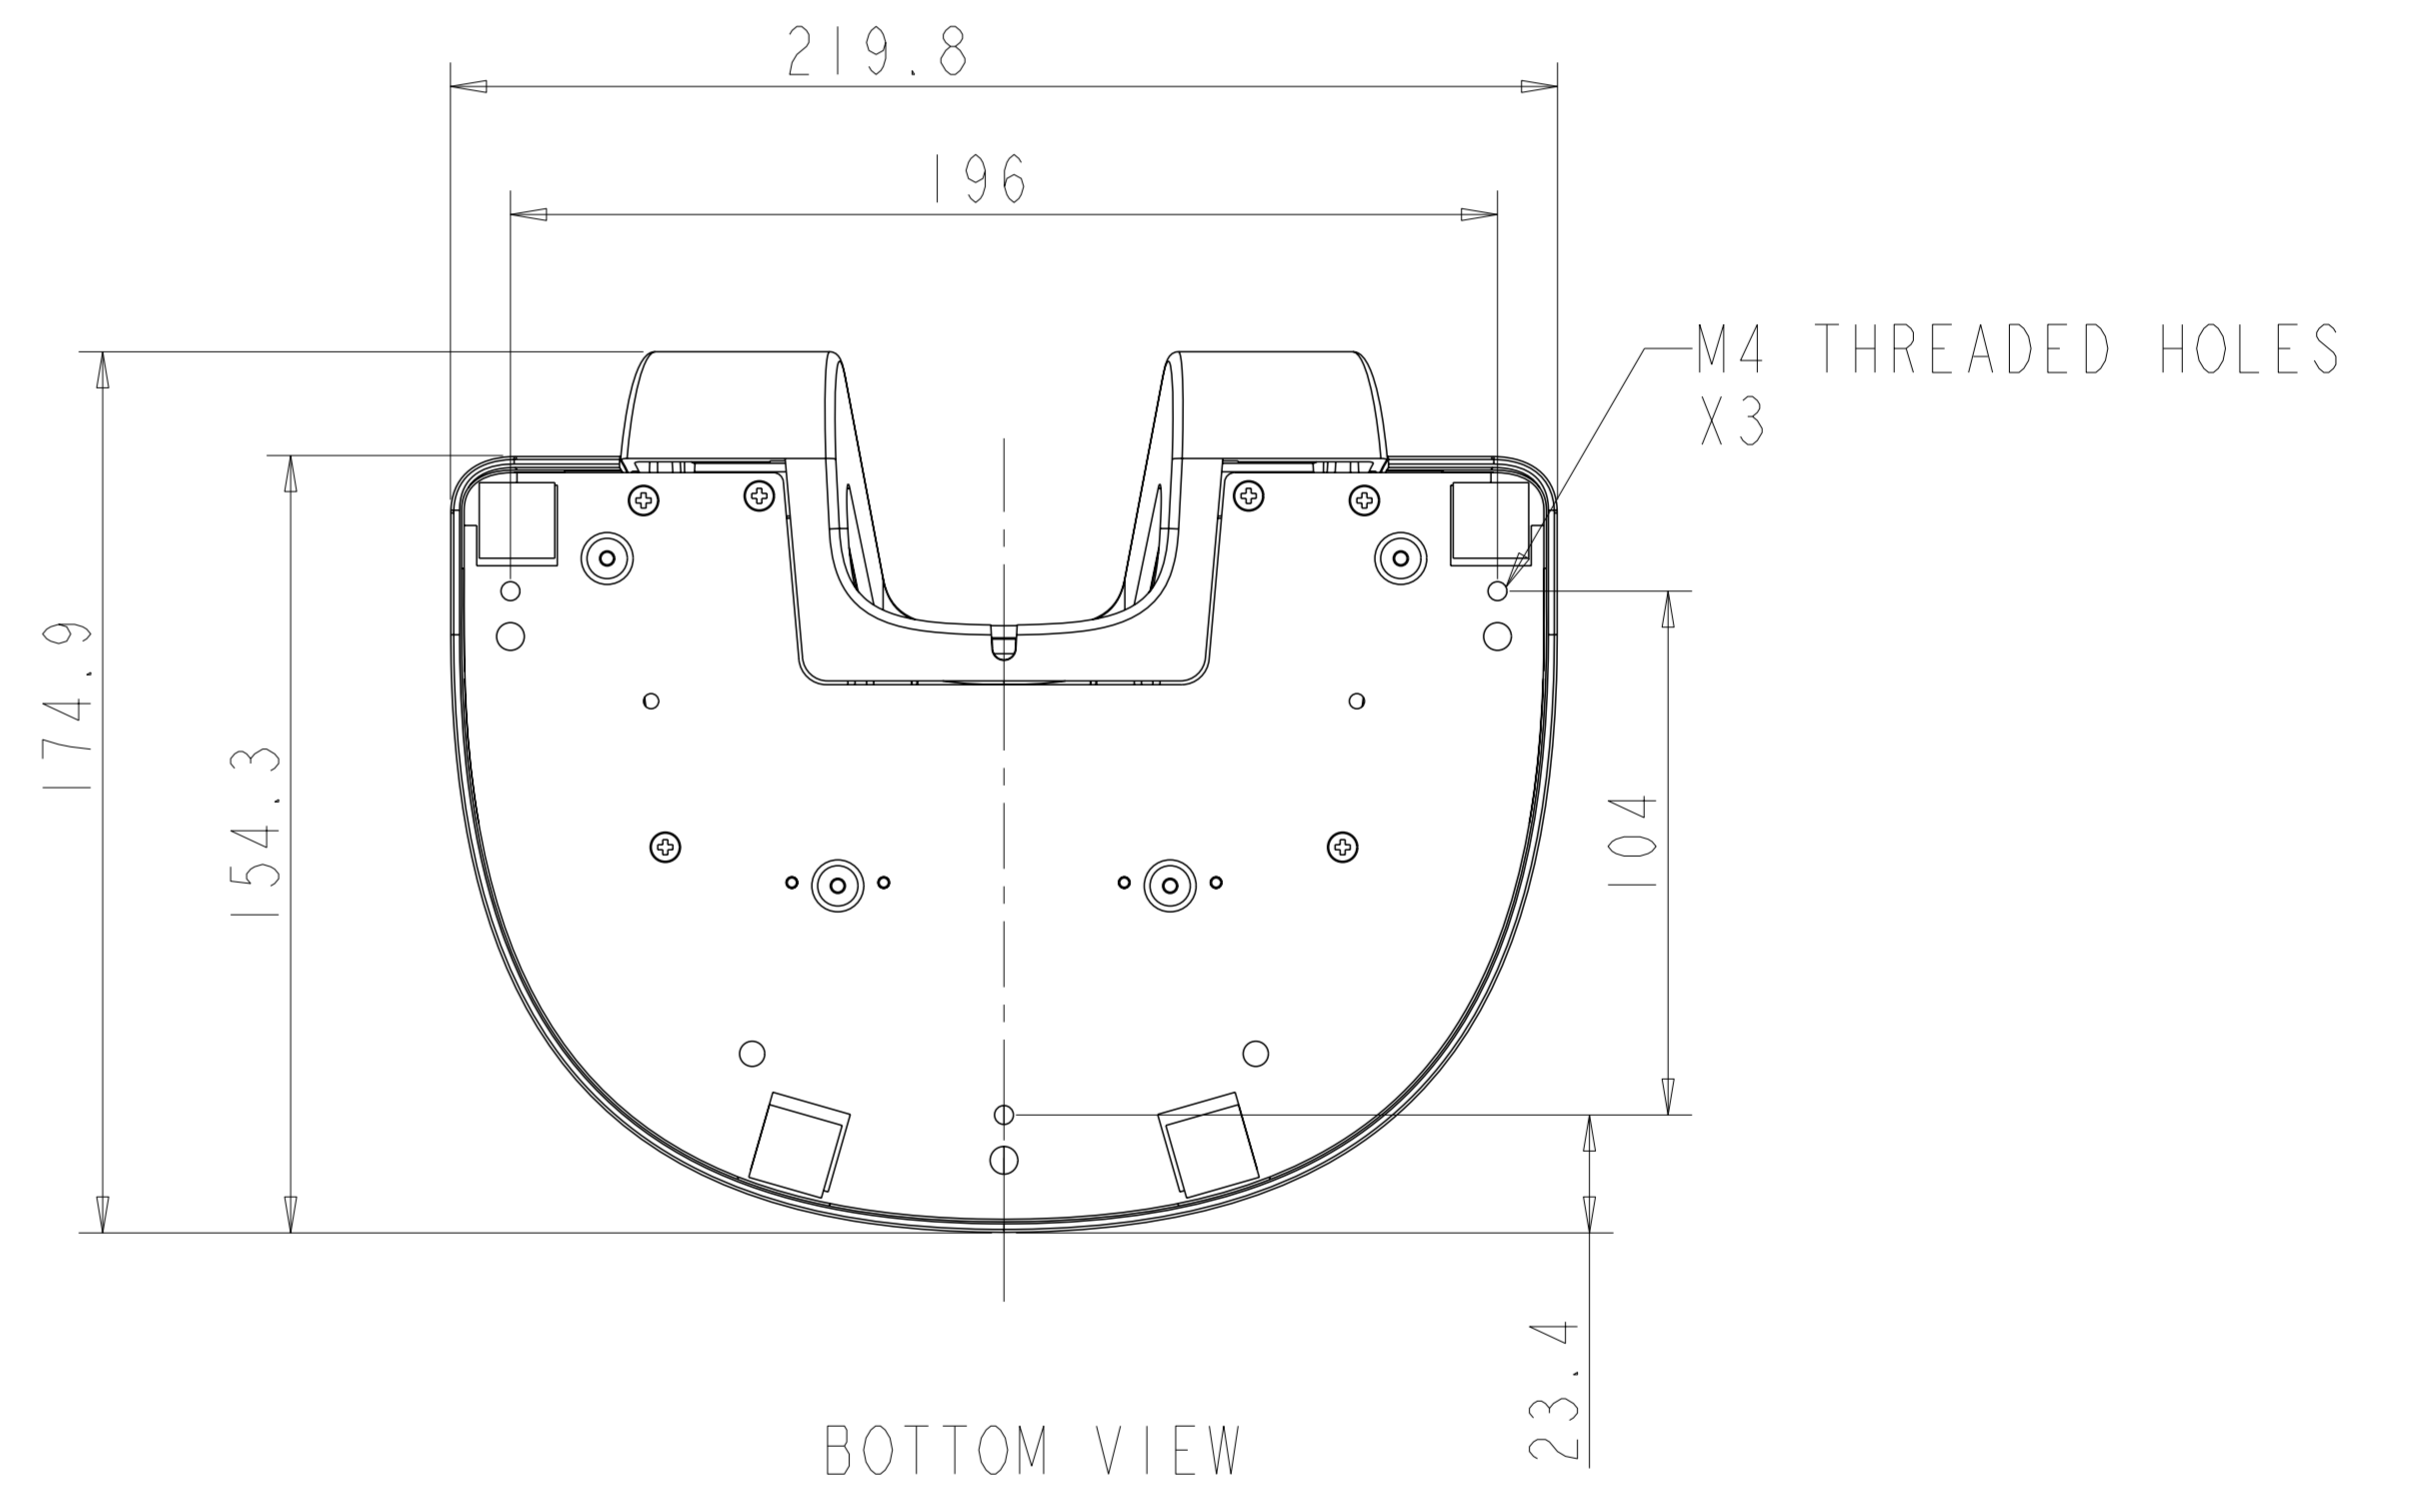

TILT -5° FROM VERTICAL

TILT 90° VERTICAL

OPTIONAL MSR

SCALE 0.450

TILT -5° FROM VERTICAL

TILT 90° FROM VERTICAL

SNAP OFF STAND COVER  
TO MOUNT STAND WITH  
OPTION 1.

**MOUNT OPTION 1**

TOP VIEW

**MOUNT OPTION 2**

BOTTOM VIEW

### VESA MOUNT

### CONNECTOR PANEL