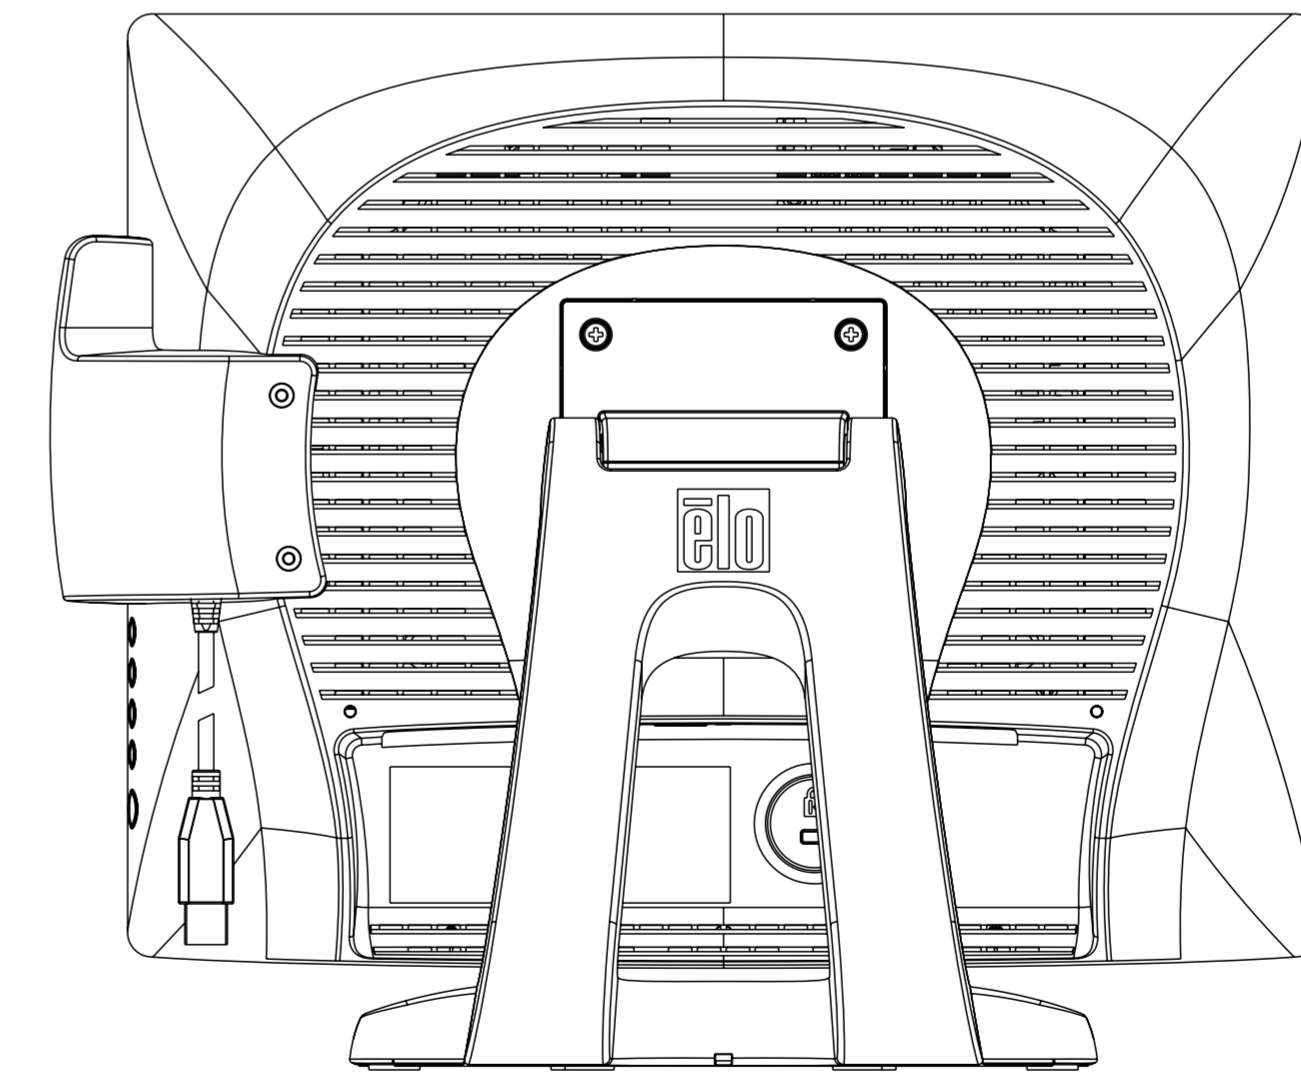

TILT -5° FROM VERTICAL

TILT 90° VERTICAL

OPTIONAL MSR

SCALE 0.450

TILT -5° FROM VERTICAL

TILT 90° FROM VERTICAL

SNAP OFF STAND COVER  
TO MOUNT STAND WITH  
OPTION 1.

**MOUNT OPTION 1**

TOP VIEW

**MOUNT OPTION 2**

BOTTOM VIEW

### VESA MOUNT

### CONNECTOR PANEL