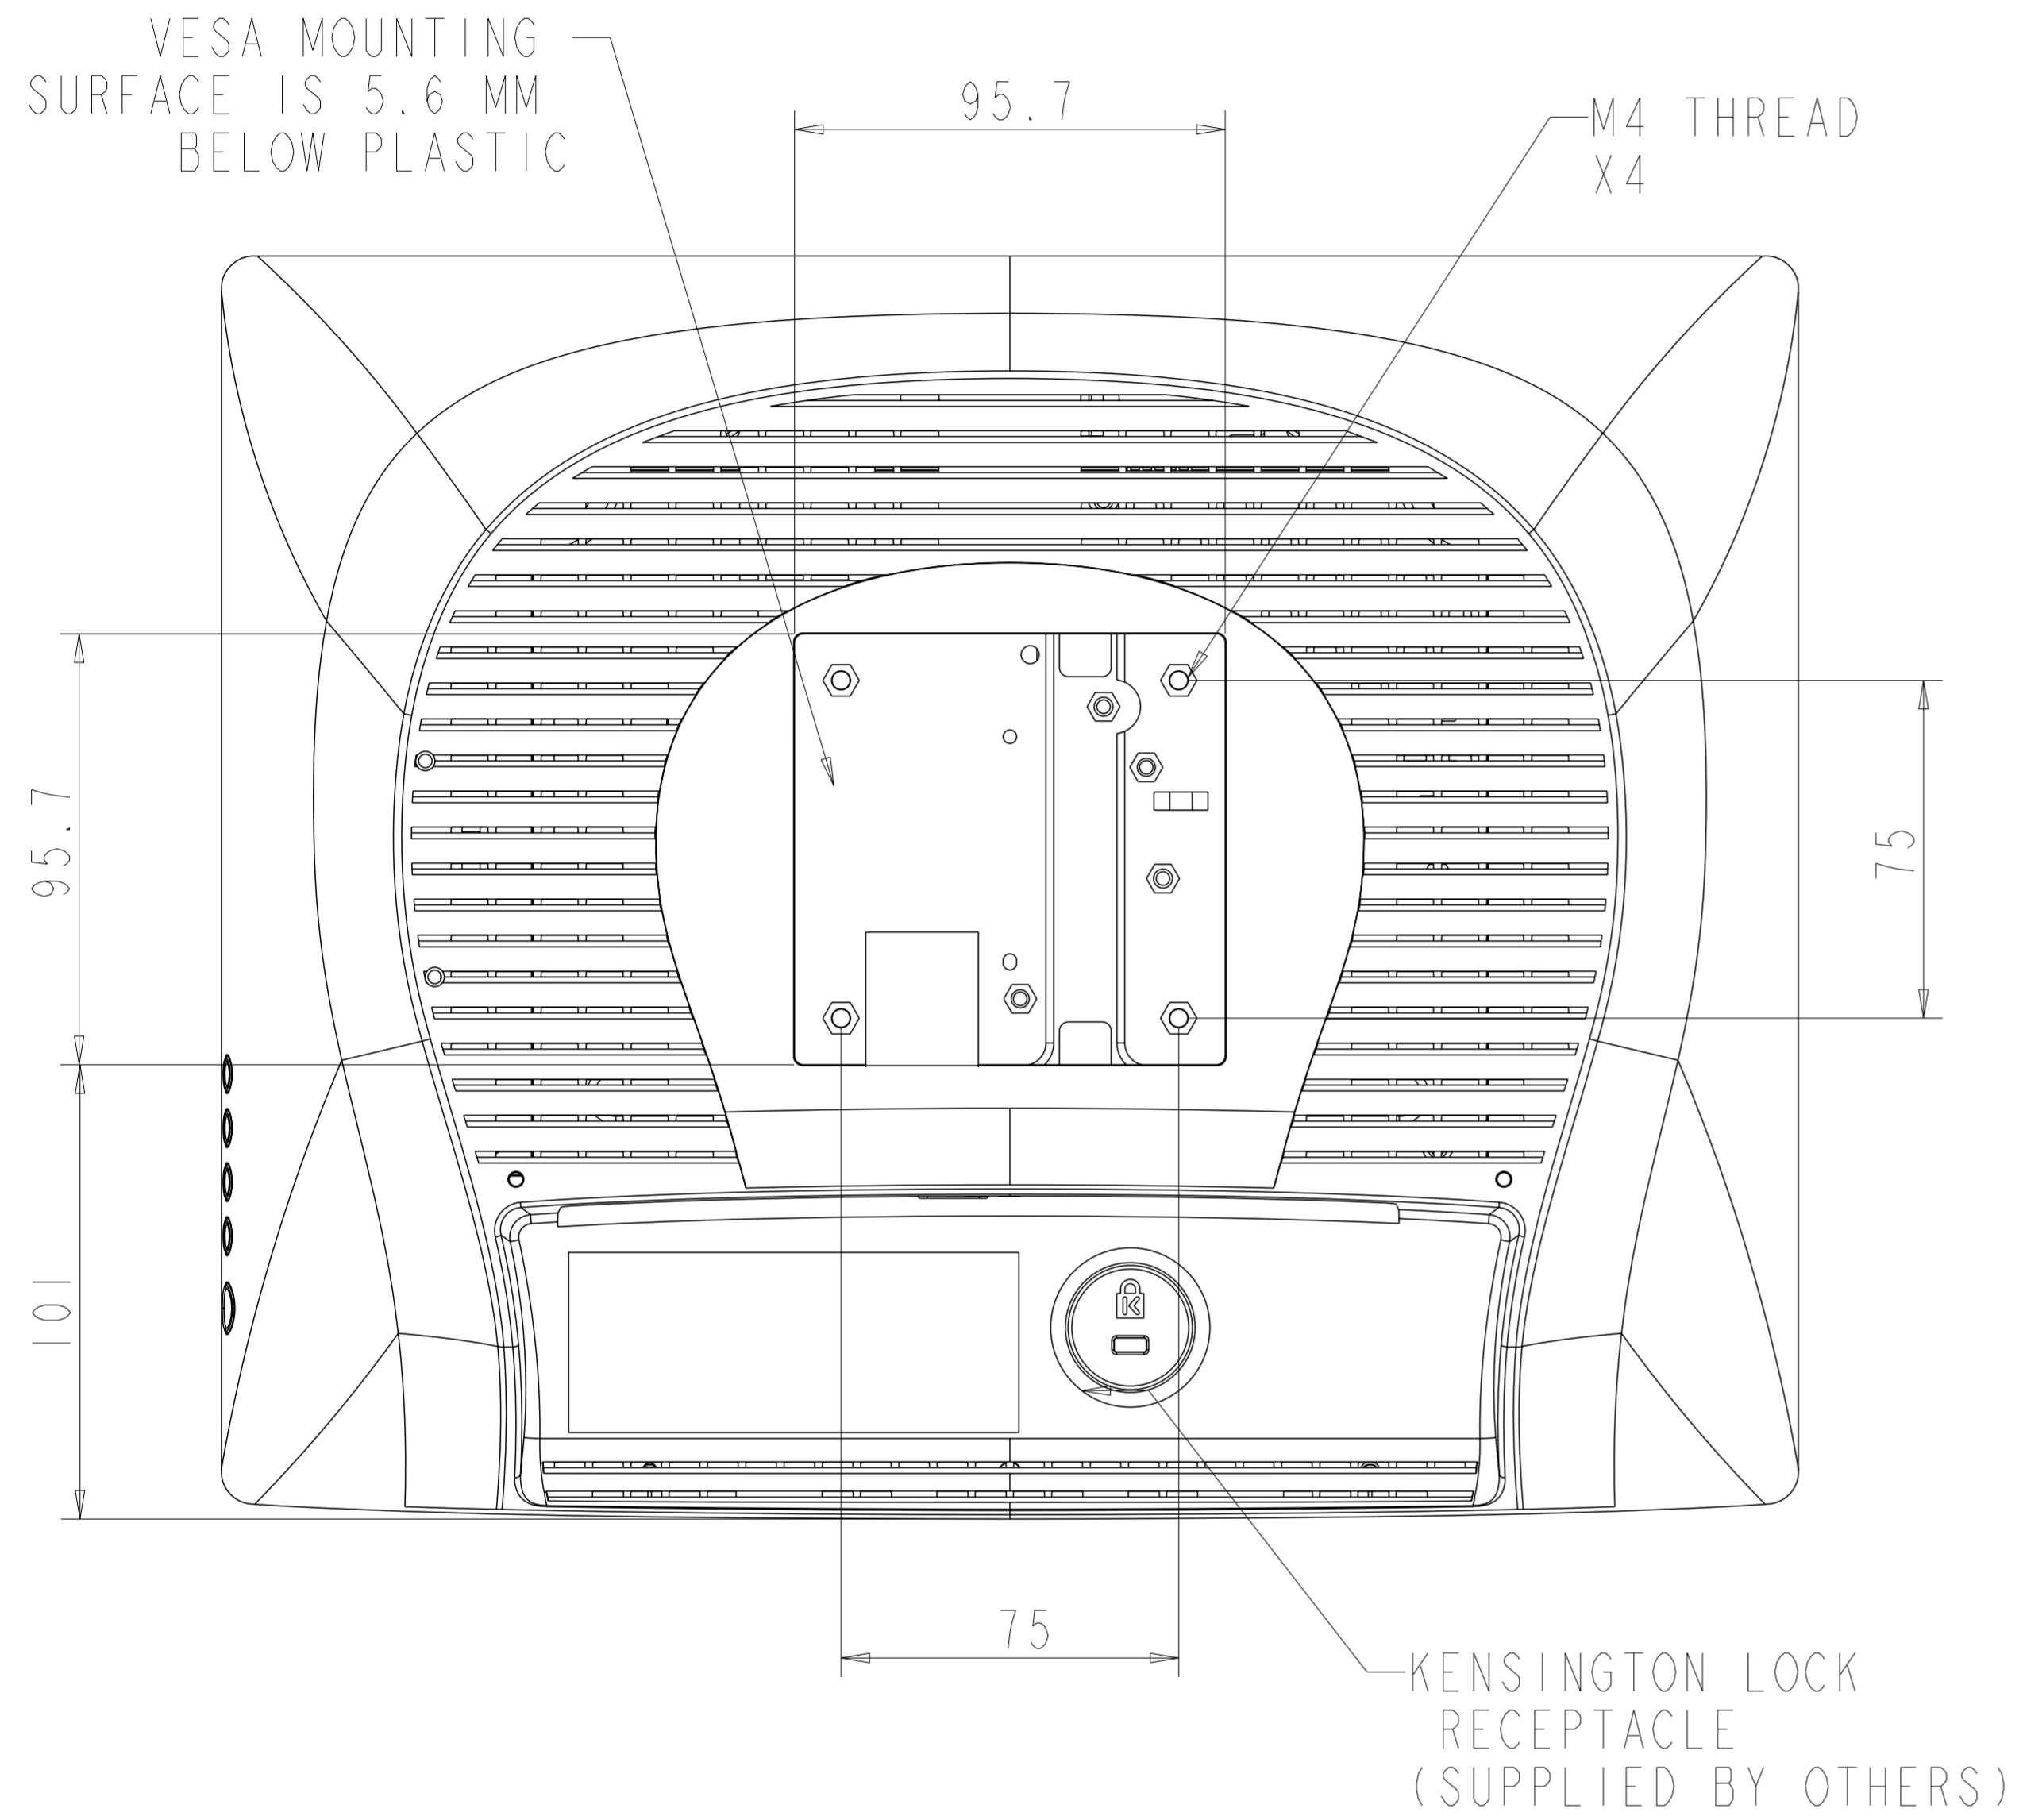

TILT -5° FROM VERTICAL

TILT 90° VERTICAL

OPTIONAL MSR

SCALE 0.450

TILT -5° FROM VERTICAL

TILT 90° FROM VERTICAL

SNAP OFF STAND COVER  
TO MOUNT STAND WITH  
OPTION 1.

**MOUNT OPTION 1**

TOP VIEW

**MOUNT OPTION 2**

BOTTOM VIEW

### VESA MOUNT

### CONNECTOR PANEL