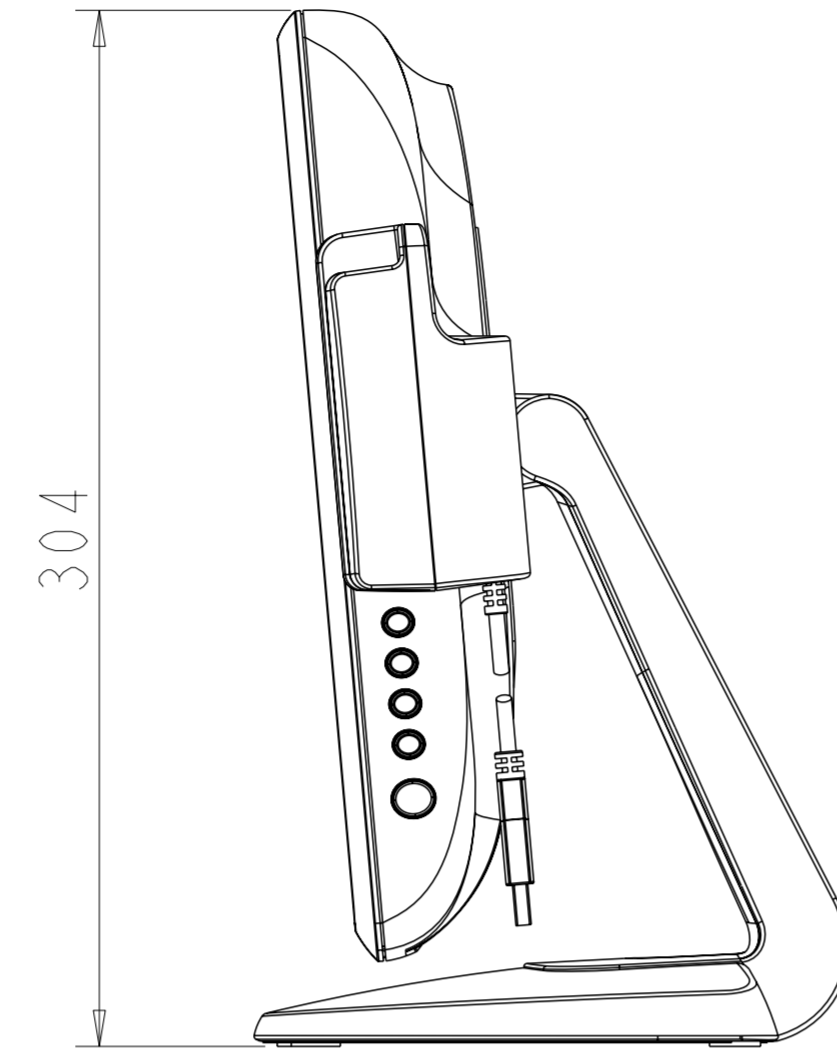

TILT -5° FROM VERTICAL

TILT 90° VERTICAL

OPTIONAL MSR

SCALE 0.450

TILT -5° FROM VERTICAL

TILT 90° FROM VERTICAL

SNAP OFF STAND COVER  
TO MOUNT STAND WITH  
OPTION 1.

**MOUNT OPTION 1**

TOP VIEW

**MOUNT OPTION 2**

BOTTOM VIEW

### VESA MOUNT

### CONNECTOR PANEL