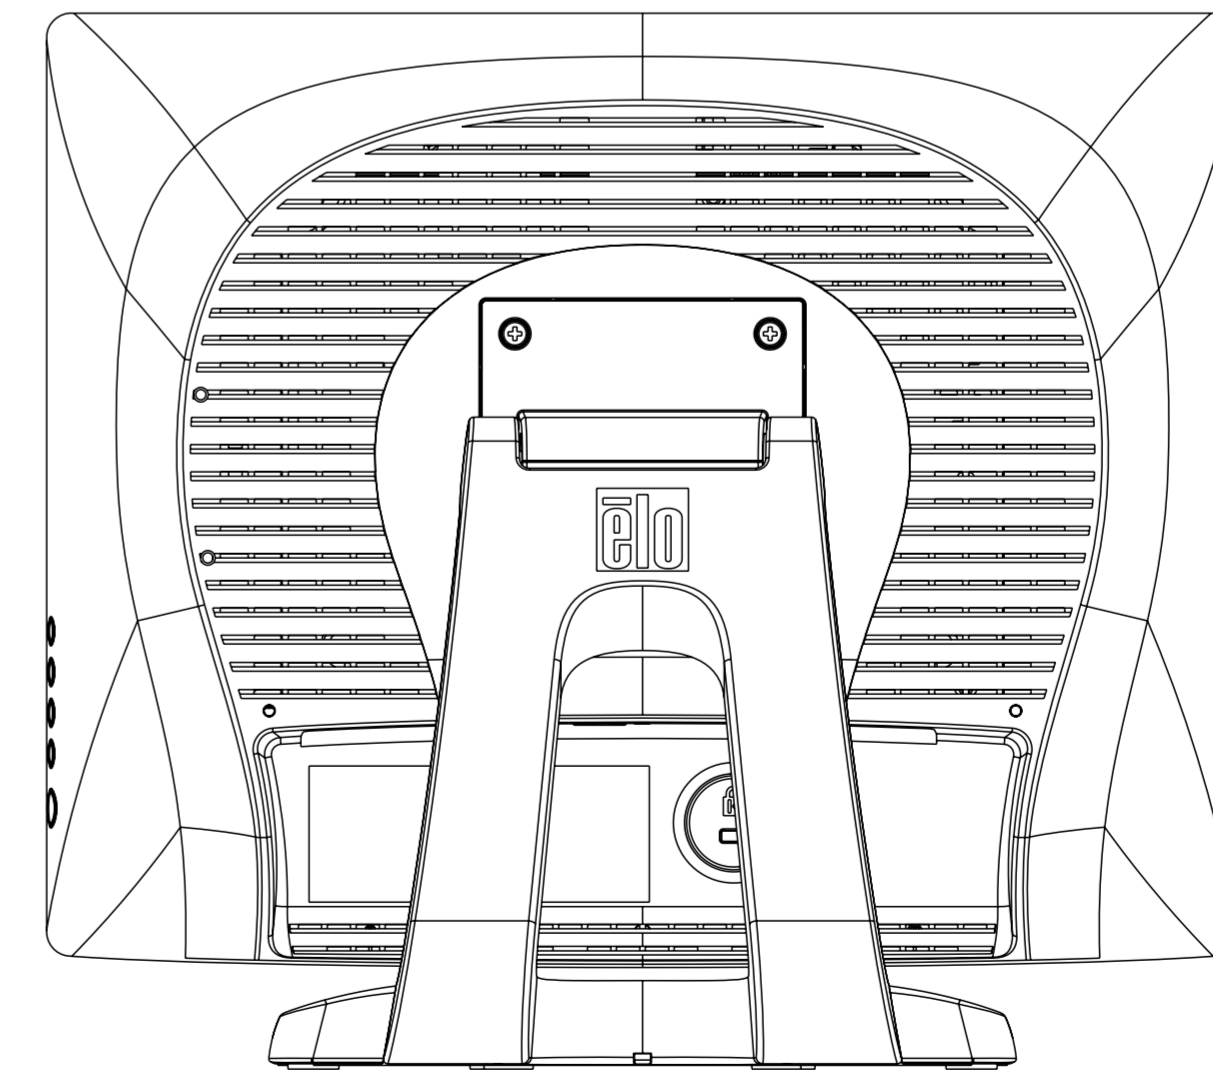

TILT -5° FROM VERTICAL

TILT 90° VERTICAL

OPTIONAL MSR

SCALE 0.450

TILT -5° FROM VERTICAL

TILT 90° FROM VERTICAL

SNAP OFF STAND COVER  
TO MOUNT STAND WITH  
OPTION 1.

**MOUNT OPTION 1**

TOP VIEW

**MOUNT OPTION 2**

BOTTOM VIEW

### VESA MOUNT

### CONNECTOR PANEL