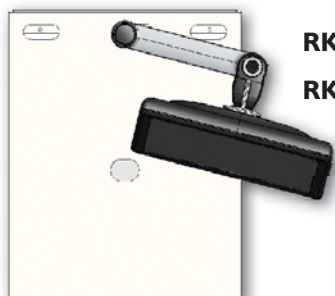

PART NUMBERS

RKM-BL1616	Integration organizer fits Series 100 1616 size cash drawer, black powder coat finish
RKM-CW1616	Integration organizer fits Series 100 1616 size cash drawer, cloud white powder coat finish
RKM-BL1816	Integration organizer fits Series 4000 1816 size cash drawer, black powder coat finish
RKM-CW1816	Integration organizer fits Series 4000 1816 size cash drawer, cloud white powder coat finish

*Kits shown above do not include the cash drawer.
Contact your APG representative for more information.*