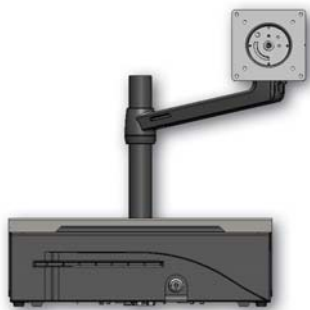

A SLIM INTEGRATION SOLUTION FOR GREATER FLEXIBILITY

INTEGRATION SYSTEM

CADDY SPM ORGANIZER

Economical and versatile configurations

Sleek and streamlined, the Caddy™ SPM cleans up your work space cabling and allows positioning of your LCD display for greater productivity. Reposition your LCD to organize your POS workstation with just a touch.

The Caddy™ SPM Organizer now provides additional flexibility by lifting the monitor off of the workstation. It can be positioned to the left or the right, tilted up and down, and raised or lowered to fit your unique workstation requirements. All this fits on the top of a heavy duty Series 100 (16 x 16) or Series 4000 (18 x 16) cash drawer. Easy cable routing and organization is included with no holes to drill or fasteners to install. Unique locating tabs on this slim profile organizer allows secure placement of the Caddy™ SPM on top of the cash drawer.

APG CASH DRAWER®

THE CASH DRAWER CADDY™ SPM INTEGRATION

FEATURES

- Monitor Arm supports up to 20" LCD screen (20 lbs)
- Standard 75 mm and 100 mm VESA mounting of the LCD
- Secure mounting to handle touch screen requirements
- Allows for ambidextrous positioning of peripherals
- Fits Series 100 1616 or Series 4000 1816 cash drawers

DIMENSIONS

The unique design of the Caddy™ SPM Organizer provides cable routing in just half an inch above the cash drawer while integrating an LCD in a way that allows for full adjustment and placement of your peripherals.