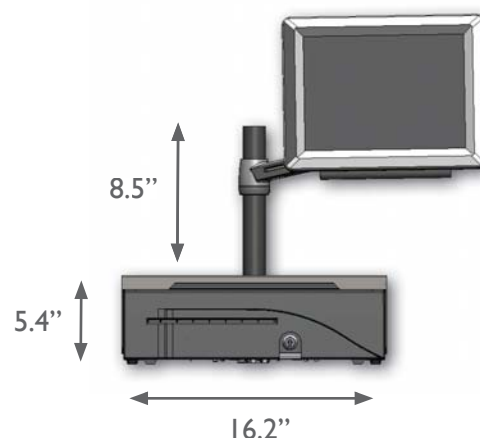

The Caddy™ SPM Organizer now provides additional flexibility by lifting the monitor off of the workstation. It can be positioned to the left or the right, tilted up and down, and raised or lowered to fit your unique workstation requirements. All this fits on the top of a heavy duty Series 100 (16 x 16) or Series 4000 (18 x 16) cash drawer. Easy cable routing and organization is included with no holes to drill or fasteners to install. Unique locating tabs on this slim profile organizer allows secure placement of the Caddy™ SPM on top of the cash drawer.

DIMENSIONS

The unique design of the Caddy™ SPM Organizer provides cable routing in just half an inch above the cash drawer while integrating an LCD in a way that allows for full adjustment and placement of your peripherals.

Description

Dimensions (W x D x H)

Caddy™ SPM Organizer with Series 100 cash drawer (shown)

16.2 x 19.6 x 5.4 inches
411 x 498 x 137 mm

Caddy™ SPM Organizer with Series 4000 cash drawer

18.2 x 19.5 x 4.6 inches
462 x 495 x 117 mm

Pole height

8.5" above the top of the Caddy™ SPM work surface

PART NUMBERS

- | | |
|-------------------|--|
| RKM-BL1616 | Integration organizer fits Series 100 1616 size cash drawer, black powder coat finish |
| RKM-CW1616 | Integration organizer fits Series 100 1616 size cash drawer, cloud white powder coat finish |
| RKM-BL1816 | Integration organizer fits Series 4000 1816 size cash drawer, black powder coat finish |
| RKM-CW1816 | Integration organizer fits Series 4000 1816 size cash drawer, cloud white powder coat finish |