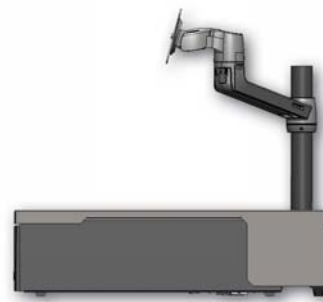

A SLIM INTEGRATION SOLUTION FOR GREATER FLEXIBILITY

INTEGRATION SYSTEM

CADDY SPM ORGANIZER

Economical and versatile configurations

Sleek and streamlined, the Caddy™ SPM cleans up your work space cabling and allows positioning of your LCD display for greater productivity. Reposition your LCD to organize your POS workstation with just a touch.

The Caddy™ SPM Organizer now provides additional flexibility by lifting the monitor off of the workstation. It can be positioned to the left or the right, tilted up and down, and raised or lowered to fit your unique workstation requirements. All this fits on the top of a heavy duty Series 100 (16 x 16) or Series 4000 (18 x 16) cash drawer. Easy cable routing and organization is included with no holes to drill or fasteners to install. Unique locating tabs on this slim profile organizer allows secure placement of the Caddy™ SPM on top of the cash drawer.

APG CASH DRAWER®

THE CASH DRAWER CADDY™ SPM INTEGRATION

FEATURES

- Monitor Arm supports up to 20" LCD screen (20 lbs)
- Standard 75 mm and 100 mm VESA mounting of the LCD
- Secure mounting to handle touch screen requirements
- Allows for ambidextrous positioning of peripherals
- Fits Series 100 1616 or Series 4000 1816 cash drawers

DIMENSIONS

The unique design of the Caddy™ SPM Organizer provides cable routing in just half an inch above the cash drawer while integrating an LCD in a way that allows for full adjustment and placement of your peripherals.