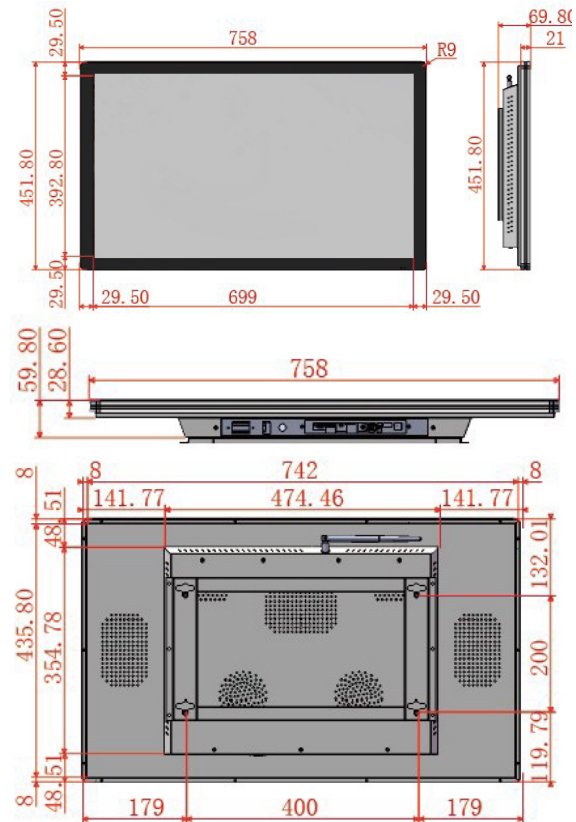

Touch Kiosk PC EPC-B323

32" Slim - All in One Touch Kiosk PC with Intel® Core i5/i7 CPU

Product Features:

- Intel® Core i5-7200U 2.5 GHz
- Flat Front Panel with Wide Viewing Design
- Memory up to 16GB DDR3L 1333MHz
- Projected Capacitive Touch
- High Brightness 1000 ~ 1500nits (optional)

Product Specifications:

Mechanical	Model Name	EPC-B323
	Display Type	32" TFT-LCD
	Max Resolution	1920 x 1080 Full HD
System	Processor	Intel® Core i5-7200 2.5GHz / i7-4500 1.8GHz / i7-7500U 3.5GHz
	Chipset	Nvidia Ion2 support 1080p
	Memory	8GB Max. 16GB
	IDE/SATA	1 x 2.5" SATA HDD Bay
	Luminance	350cd/m ² , 16.7M
	Contrast	1200:1
	Touch Lifetime	50,000 hrs
Input / Output	USB Port	4 x USB
	Ethernet	1 x GbE LAN RJ-45
	HDMI	1 x HDMI
	VGA	1 x VGA
	COM	2 x DB-9 RS-232/422/485
	Audio	1 x Line out
	View Angle	H:178° / V:178°
	Internet	WiFi, Bluetooth (option)
	Touch Glass	Tempered Touch Glass
	Power	Power Input
Environment	Operating Temp.	-10° to 70°C
	Storage Temp.	-20° to 80°C
	Humidity	10% to 89%
OS Support	Windows 7 / 8.1 / 10, Andriod / Linux	
	Standard Color	Black
	Construction	Aluminum alloy bezel and chassis
	Mounting	Wall / Kiosk / Desktop / VESA 100x100mm
	Dimensions	758 x 59.8 x 451.80mm
	Weight	16kgs
	Certification	CE/FCC Class A