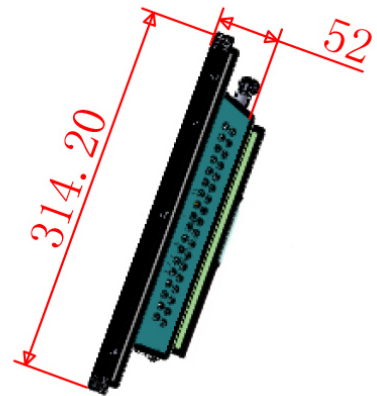

# Touch Kiosk PC EPC-B213

21.5" Slim - All in One Touch Kiosk PC with Intel® Core i5/i7 CPU

## Product Features:

- Intel® Core i5-7200U 2.5 GHz
- Flat Front Panel with Wide Viewing Design
- Memory up to 16GB DDR3L 1333MHz
- Projected Capacitive Touch
- High Brightness 1000 ~1500 nits (optional)

## Product Specifications:

Mechanical	Model Name	EPC-B213	
	Display Type	21.5" TFT-LCD	
	Max Resolution	1920 x 1080 Full HD	
System	Processor	Intel® Core i5-7200 2.5GHz / i7-4500 1.8GHz / i7-7500U 3.5GHz	
	Chipset	Nvidia Ion2 support 1080p	
	Memory	8GB Max. 16GB	
	IDE/SATA	1 x 2.5" SATA HDD Bay	
	Luminance	350cd/m <sup>2</sup> , 16.7M	
	Contrast	1200:1	
	Touch Lifetime	50,000 hrs	
Input / Output	USB Port	4 x USB	
	Ethernet	1 x GbE LAN RJ-45	
	HDMI	1 x HDMI	
	VGA	1 x VGA	
	COM	2 x DB-9 RS-232/422/485	
	Audio	1 x Line out	
	View Angle	H:178° / V:178°	
	Internet	WiFi, Bluetooth (option)	
	Touch Glass	Tempered Touch Glass	
	Power	Power Input	DC 12V, DC 24V (option)
	Environment	Operating Temp.	-25° to 75°C
Storage Temp.		-20° to 80°C	
Humidity		20% to 85%	
OS Support	Windows 7 / 8.1 / 10, Andriod / Linux		
	Standard Color	Black	
	Construction	Aluminum alloy bezel and chassis	
	Mounting	Wall / Kiosk / Desktop / VESA 100x100mm	
	Dimensions	522.8mm(W) x 52mm(D) x 314.2mm (H)	
	Weight	6kgs	
	Certification	CE/FCC Class A	