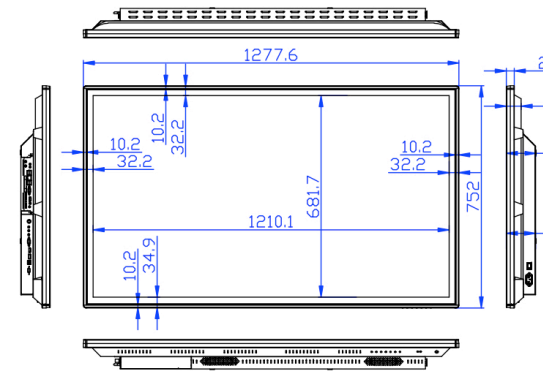

All-in-One Real-time Interactive Whiteboard EPC-A55

55" 4K UHD Touch Real-time

Product Features:

- 55" TFT LCD w/ 4k UHD
- Education / Conference Interactive with IR Touch
- Face-to-face or Remote Collaboration
- Design to support multi-person & multi-device
- Easy plug-and-play installation

Product Specifications:

Display	Model Name	EPC-A55
	Size/Type	55" TFT
	Resolution (pixels)	3840 x 2160
	Number of Colors	4k
	Brightness (cd/m ²)	350nits Standard
	Backlight lifetime	50,000hrs
	Viewing Angle	178°H/178°V
System	CPU	Intel Core i3 / i5
	Memory	DDR3 SDRAM
	Storage	32GB Flash / 128GB SSD
	COM	1 x RJ45
	Wi-Fi	1 x Wi-Fi 802.11
	USB	1 x USB
	Bluetooth	1 x Bluetooth
	LAN	1 x LAN
	HDMI	1 x HDMI
	Power	Power Input
Power Consumption		96W
Mechanical	Construction	Plastic Enclosure
	Touch	20 points IR Touch
	Mounting	VESA mounting 400 x 400
	Dimension (cm)	127.8 x 10.2 x 75.2
	Net weight	53.5 lbs.
Environment	Operating Temp.	0°~ 60°C
	Storage Temp.	-10°~60°C
	Storage humidity	10 to 90% @40°C, Non-condensing
	Certification	CE/FCC Class A
Optional	O/S Support	Windows 10, Android
	Camera	External
	Speakers	1 x Speakers
	3G/4G	1 x 3G/4G
	Screen projector	1 x Screen projector
	Ant-glare	1 x Anti-glare
	Floor Stand	1 x Floor Stand w/ wheels
	Video Format	MPEG-1, MPEG-2, MPEG-4, H.264, H265, RV etc., support up to 1080p (standard.)
	Audio Format	MP3/WMA/AAC etc. (standard)