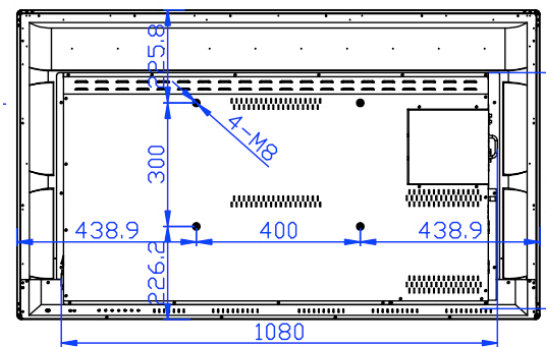

All-in-One Real-time Interactive Whiteboard EPC-A55

55" 4K UHD Touch Real-time

Product Features:

- 55" TFT LCD w/ 4k UHD
- Education / Conference Interactive with IR Touch
- Face-to-face or Remote Collaboration
- Design to support multi-person & multi-device
- Easy plug-and-play installation

Product Specifications:

Display	Model Name	EPC-A55
	Size/Type	55" TFT
	Resolution (pixels)	3840 x 2160
	Number of Colors	4k
	Brightness (cd/m ²)	350nits Standard
	Backlight lifetime	50,000hrs
	Viewing Angle	178°H/178°V
System	CPU	Intel Core i3 / i5
	Memory	DDR3 SDRAM
	Storage	32GB Flash / 128GB SSD
	COM	1 x RJ45
	Wi-Fi	1 x Wi-Fi 802.11
	USB	1 x USB
	Bluetooth	1 x Bluetooth
	LAN	1 x LAN
	HDMI	1 x HDMI
	Power	Power Input
Power Consumption		96W
Mechanical	Construction	Plastic Enclosure
	Touch	20 points IR Touch
	Mounting	VESA mounting 400 x 400
	Dimension (cm)	127.8 x 10.2 x 75.2
	Net weight	53.5 lbs.
Environment	Operating Temp.	0°~ 60°C
	Storage Temp.	-10°~60°C
	Storage humidity	10 to 90% @40°C, Non-condensing
	Certification	CE/FCC Class A
Optional	O/S Support	Windows 10, Android
	Camera	External
	Speakers	1 x Speakers
	3G/4G	1 x 3G/4G
	Screen projector	1 x Screen projector
	Ant-glare	1 x Anti-glare
	Floor Stand	1 x Floor Stand w/ wheels
	Video Format	MPEG-1, MPEG-2, MPEG-4, H.264, H265, RV etc., support up to 1080p (standard.)
	Audio Format	MP3/WMA/AAC etc. (standard)