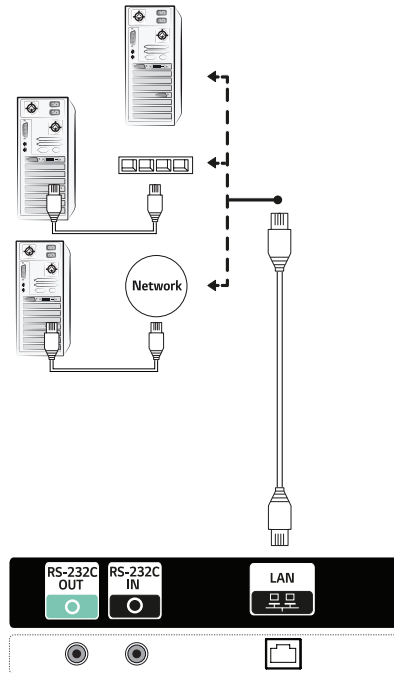

• www.lg.com/b2b

SuperSign : <http://partner.lge.com>

DVI OUT

DVI OUT

TOUCH USB
USB 3.0 IN
5 V $\overline{\text{DC}}$ 0.9 A

HDMI IN 2
(4K@30Hz)

HDMI IN 1
(4K@60Hz)

DP IN