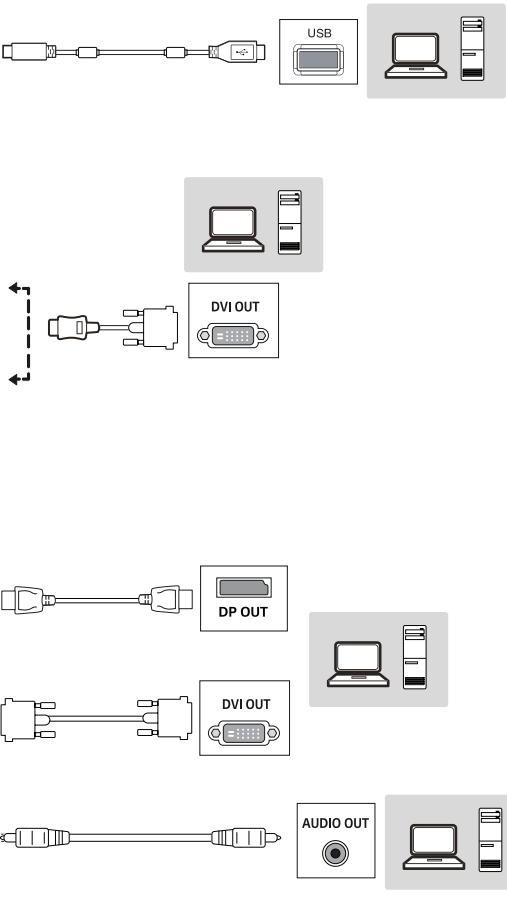

TOUCH USB
USB 3.0 IN
5 V $\overline{\text{DC}}$ 0.9 A

HDMI IN 2
(4K@30Hz)

HDMI IN 1
(4K@60Hz)

DP IN

DVI-D IN

AUDIO IN