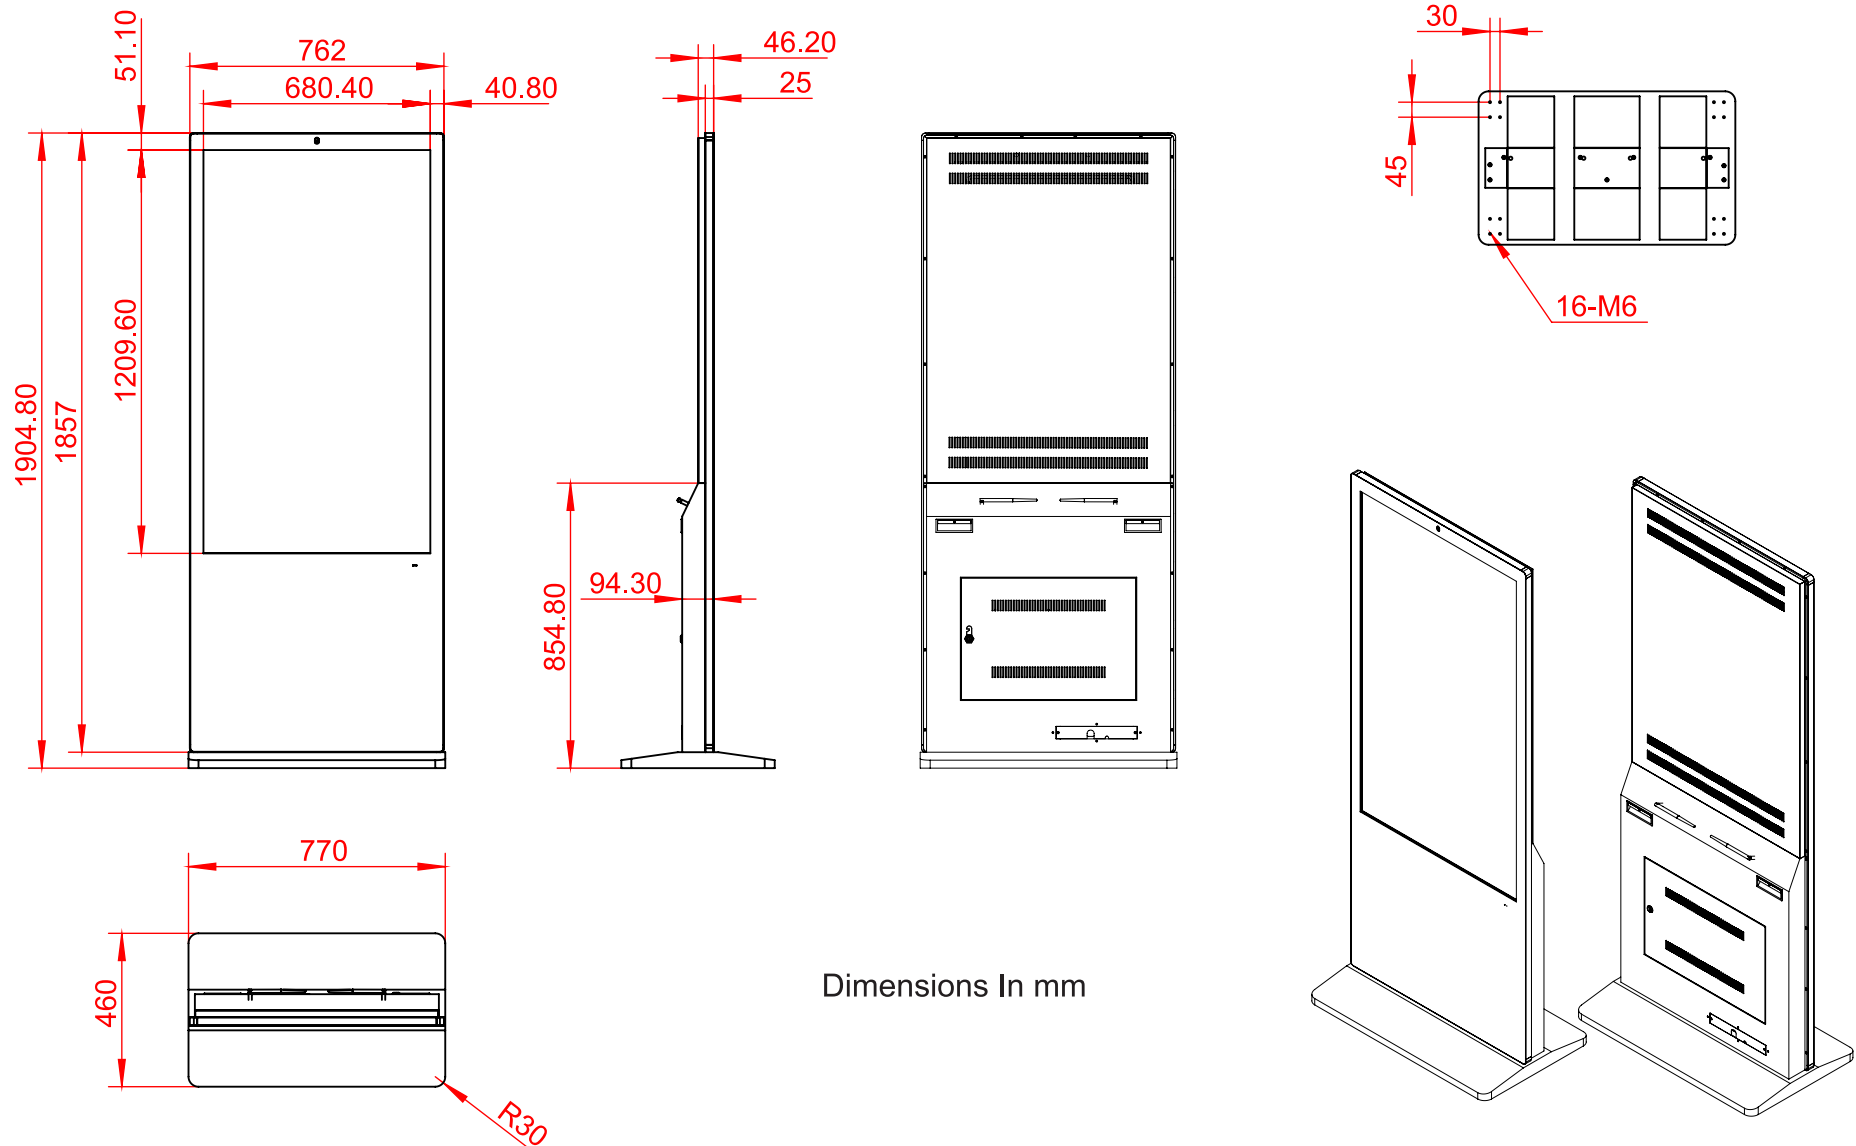

Indoor Floor Stand Kiosk - 55"

For reference only – drawing subject to change without prior notice

This drawing and it's dimensions are not to be used for fabricating any parts or for any other reasons that are based on these dimensions