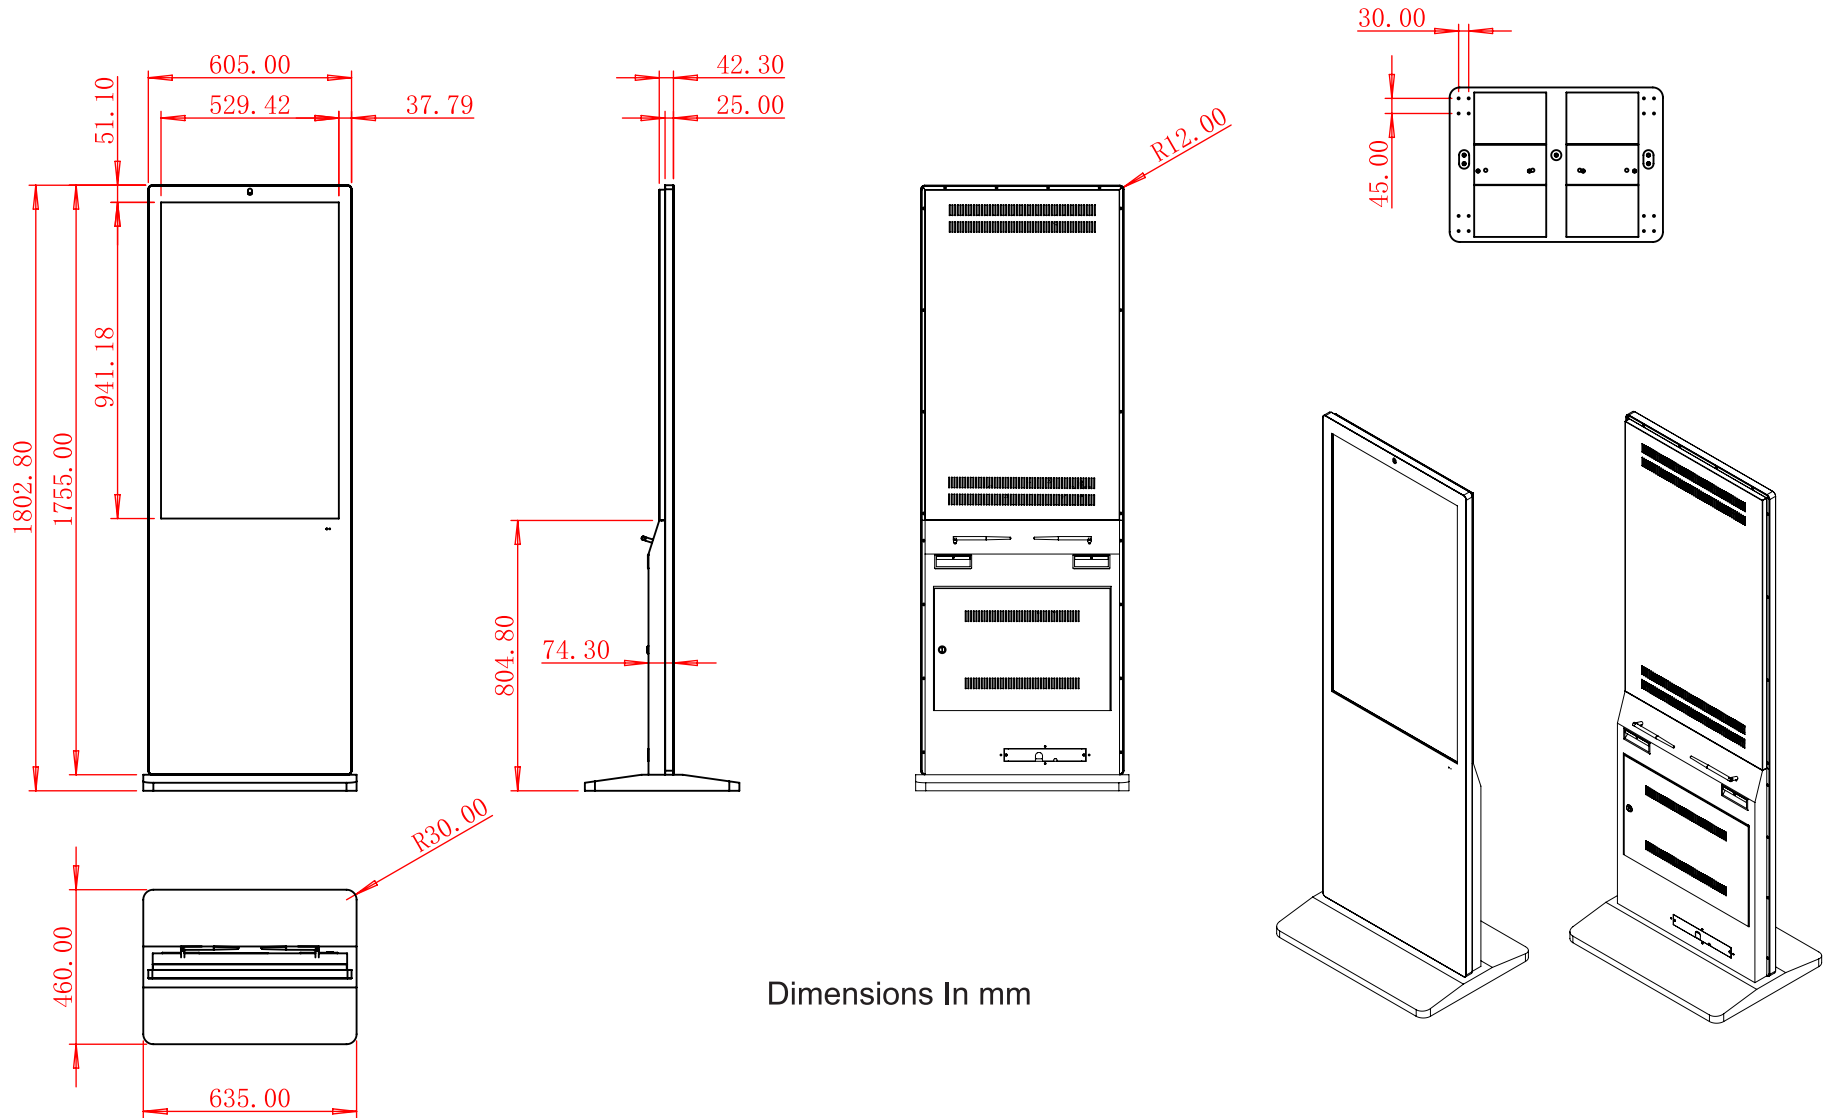

# Indoor Floor Stand Kiosk - 43"

For reference only – drawing subject to change without prior notice

*This drawing and it's dimensions are not to be used for fabricating any parts or for any other reasons that are based on these dimensions*