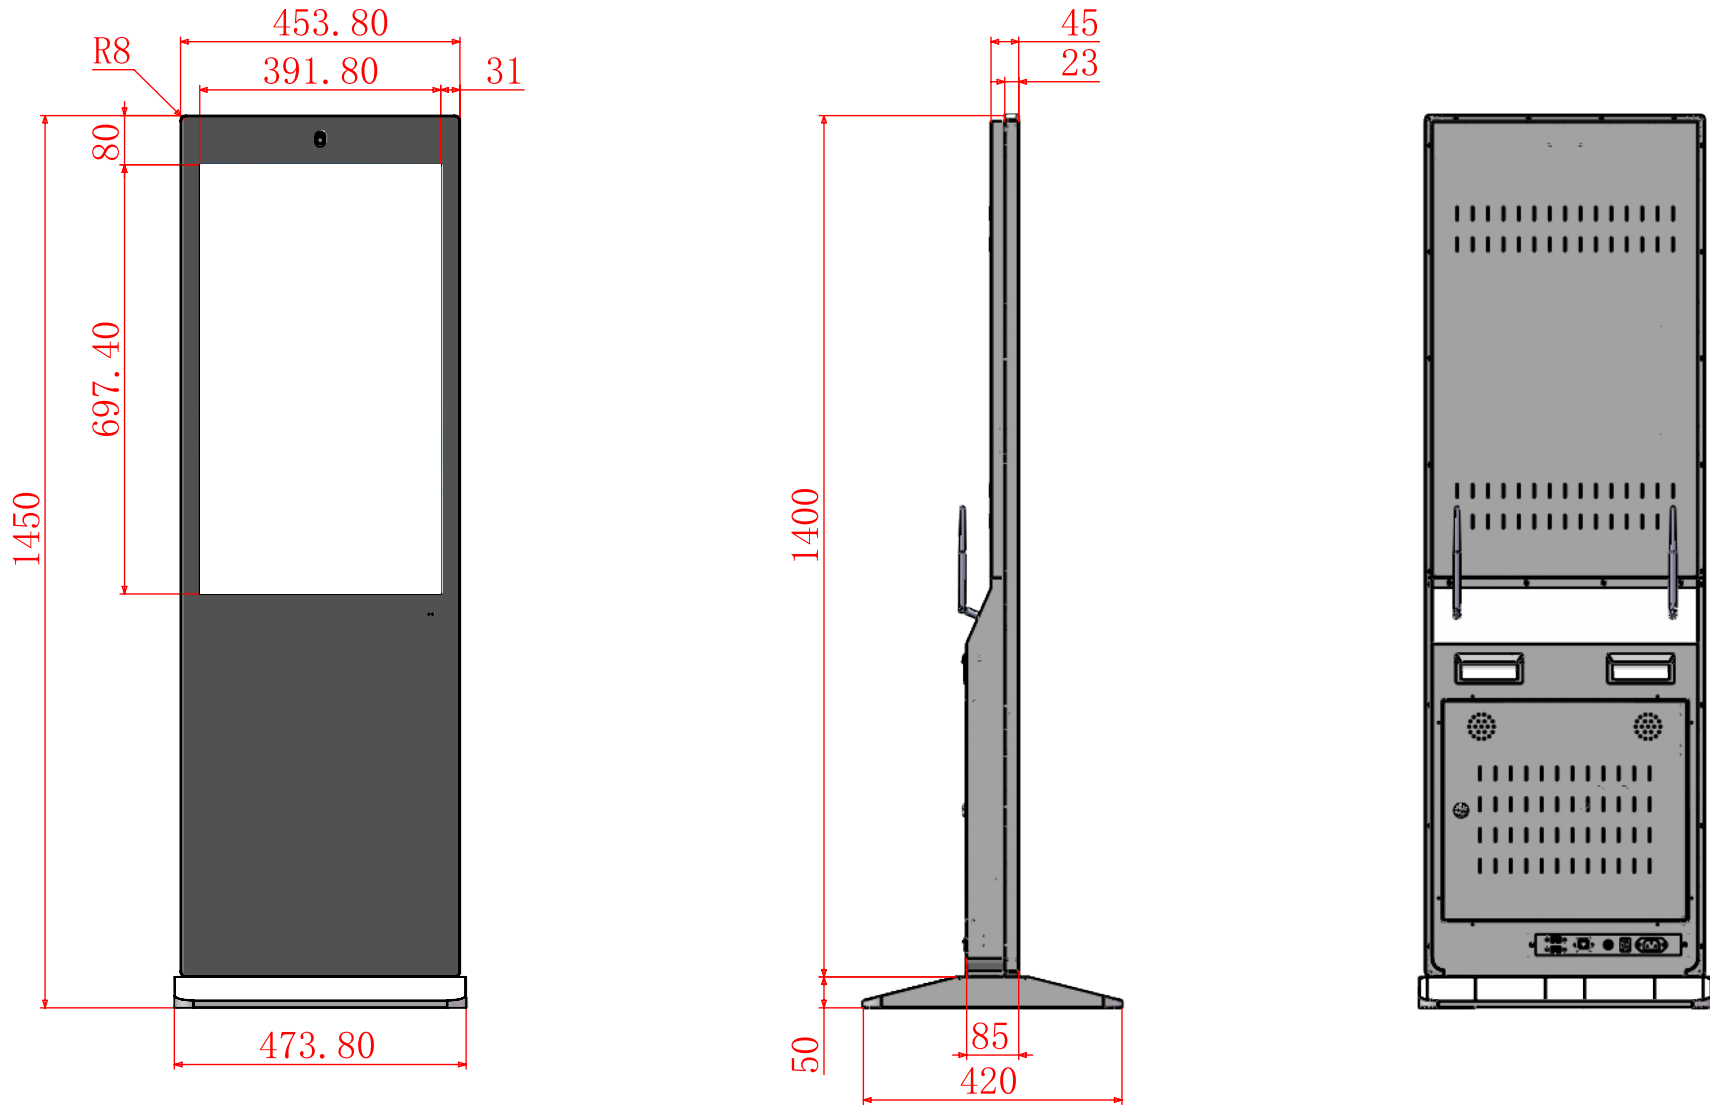

Indoor Floor Stand Kiosk - 32"

For reference only – drawing subject to change without prior notice

Dimensions In mm

This drawing and it's dimensions are not to be used for fabricating any parts or for any other reasons that are based on these dimensions