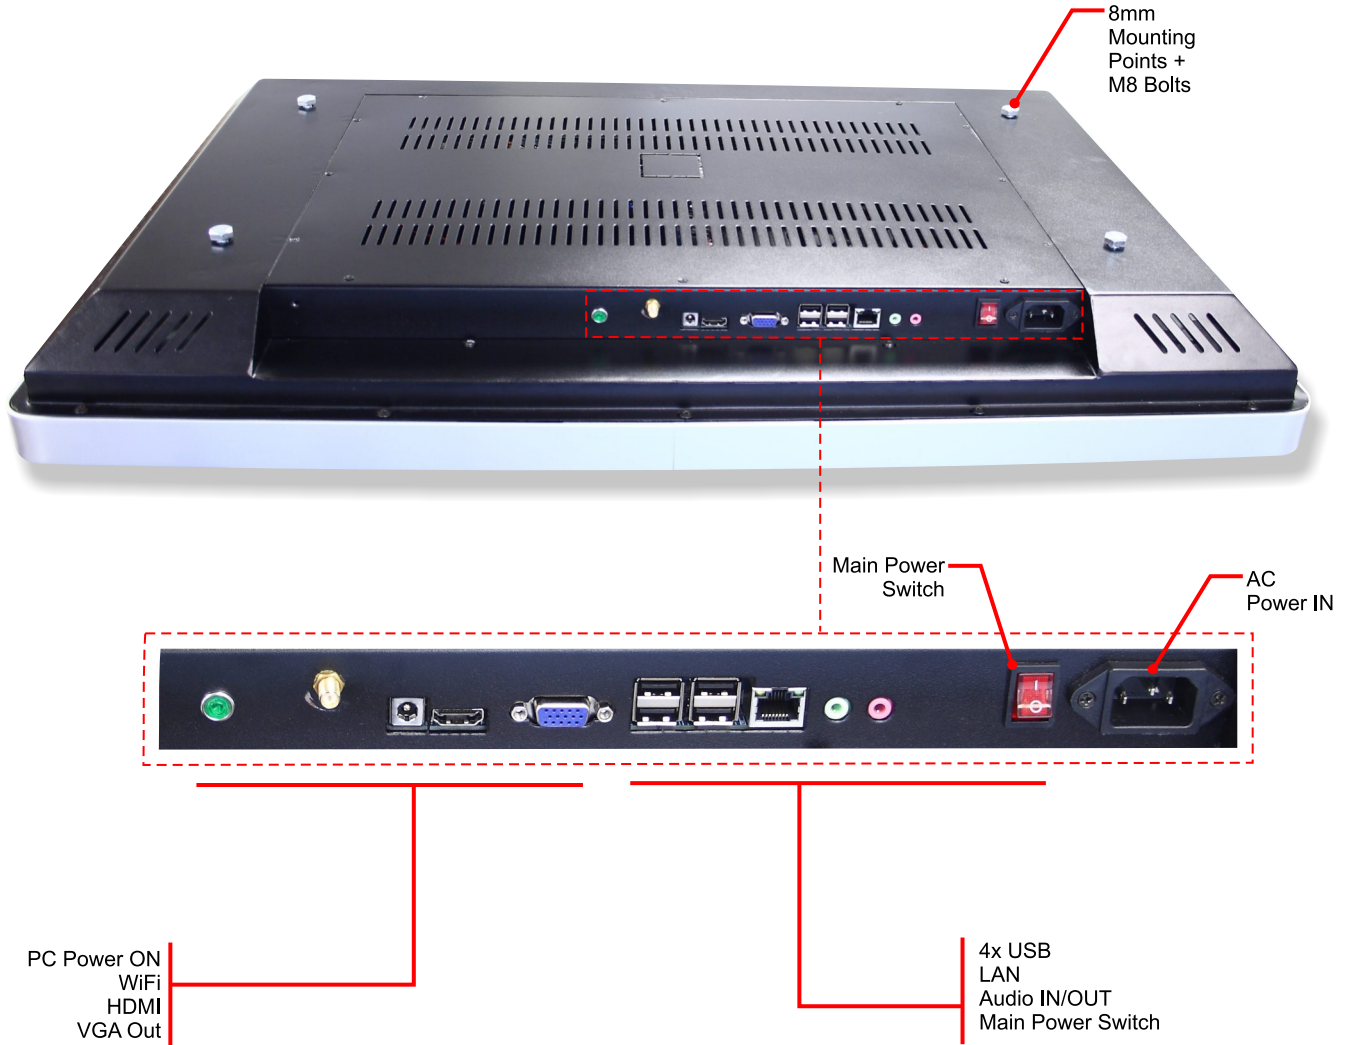

TXJ TOUCH AIOs

21.5" - 27" - 32" - 42" - 47"

▶ Celeron 1037U, Core-i3-i5-i7 ▶ IR Multi-touch ▶ New Slim Case Style ▶ 2GB Graphics Card Option

Typical TXJ Rear View and IO

Specifications are subject to change without prior notice