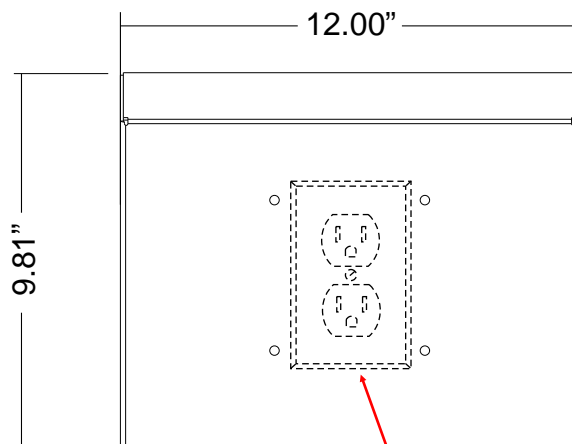

AWE Angled Wall Enclosure

- Completely secures and encloses all cabling and power adapters
- Mounts 15", 18.5", and 21.5" TXJ Series AIOs
- Clean wall installation
- Easy to install

Optional Signage

Bracket on Wall

Secure space
inside for
cabling and
power adapter

Bracket Front View

Fits over standard
wall outlet