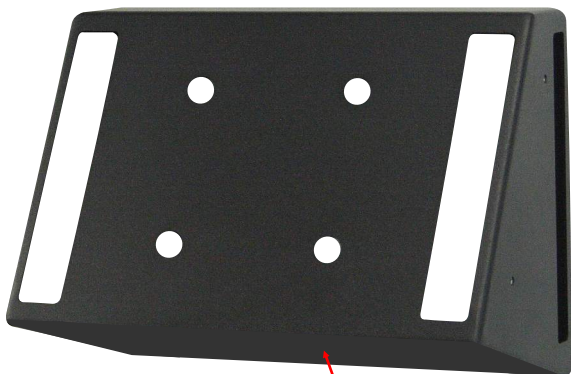

AWE Angled Wall Enclosure

- Completely secures and encloses all cabling and power adapters
- Mounts 15", 18.5", and 21.5" TXJ Series AIOs
- Clean wall installation
- Easy to install

Optional Signage

Bracket on Wall

Secure space
inside for
cabling and
power adapter

Bracket Front View

Fits over standard
wall outlet