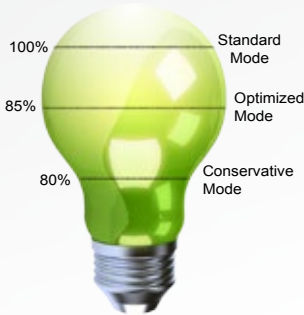

24" (23.6" viewable) Full HD 1080p Optical Touch Monitor

TD2420

Eco-Mode Conserves More Energy

ViewSonic's proprietary Eco-mode function is built into all LED displays, offering options to "Optimize (85%)" or "Conserve (80%)". Both modes reduce display brightness and conserve up to 20%* energy. Especially in a low ambient light, Eco-mode adjusts brightness and improves visibility while reducing eye fatigue and prolonging the display's lamp life. With Eco-mode, lamp replacement expenditures are reduced while practicing eco-friendliness.