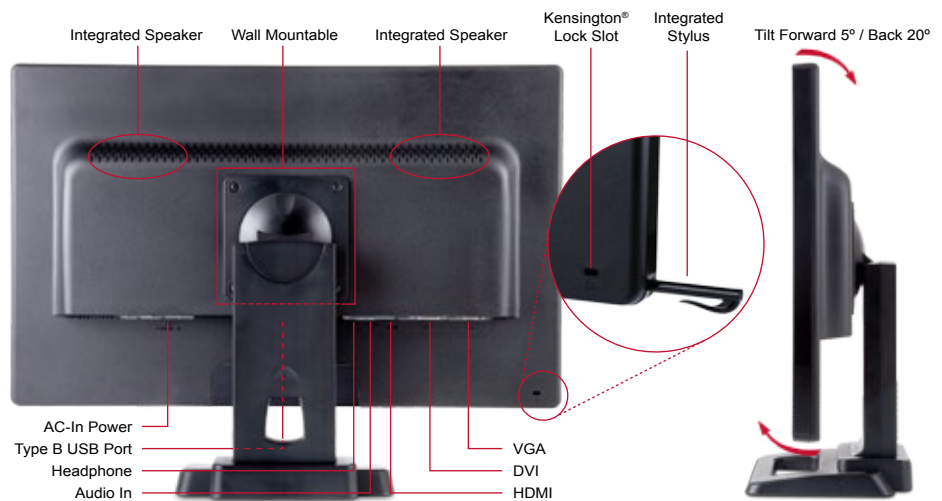

Integrated Speakers with SRS Premium Sound®

The TD2420 monitor has two integrated speakers for enhanced multimedia performance with crystal clear stereo sound.