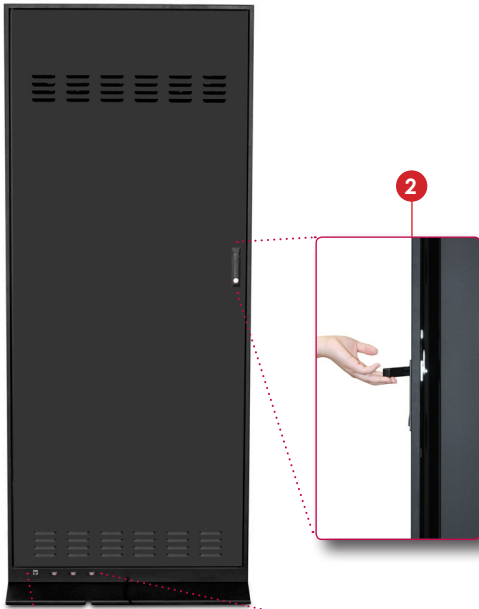

EP4610T 46" DIGITAL SIGN BOARD WITH INTERACTIVE TOUCH