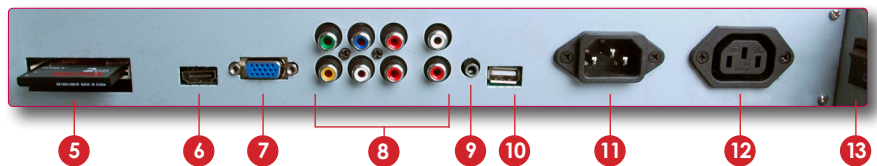

> Applications:
**RETAIL ADVERTISING
WAY-FINDING
HOSPITALITY
EDUCATION**

EP4610T 46" DIGITAL SIGN BOARD WITH INTERACTIVE TOUCH

DISPLAY	Diagonal	46" (116.84 cm)	
	Resolution	1920x1080 pixel resolution	
	Color	Over 16.7M color (depending on video card used)	
	Brightness	450 cd/m ² (typ)	
	Contrast Ratio	4000:1 (typ)	
	Response Time	8 ms (typ gray-to-gray)	
TOUCH SCREEN	View Angle	Up and down 178°, left and right 178° (typ) @ CR>10	
	Touch Mode	One point click, long press right click, double click, draw	
	Resolution	4096x4096 dots	
	Response Time	8ms	
	Supports OS	Windows® 7/2000/XP/Vista	
CONNECTIVITY	Interface	USB 2.0 (full speed), USB 1.1 port HID compliant	
	I/O Ports	HDMI, VGA, YPbPr, USB (x3), A/V, RJ45 Pigtail	
INTERNAL	Storage	2GB CF card	
	Media Player Supports	Video: MPEG 1/2/3, H.264, Xvid 1.00-AVI, MP4 Photo: JPEG Audio: WMA, MP3, M4A (AA CC) Clock and timer	
	AUDIO	Speakers	5W (x2)
	POWER	Supply	3.2-1.38 A @ 100-240VAC, 50/60Hz
Consumption		260W (max)	
Save		Off < 1W	
OPERATING CONDITIONS	Temperature	32-104° F (0-40° C)	
	Humidity	20-90% (non-condensing)	
STORAGE	Temperature	-4-140° F (-20-60° C)	
ENVIRONMENT	Humidity	10-90% (non-condensing)	
DIMENSIONS (WxHxD)	Physical	27.80" x 76.84" x 19.68" (706mm x 1950mm x 500mm)	
	WEIGHT	Net	264.5 lbs. (120 kg)
Gross		286.60 lbs. (130 kg)	
REGULATIONS		FCC, ICES 003, CE	
MTBF		50,000 hrs.	
PACKAGE CONTENTS		ePoster, power cord, remote control with batteries, key, Quick Start Guide, User Manual and Software on CD	
WARRANTY		1-year limited warranty with extended options available	

- | | |
|-------------------------------------|---------------------------------|
| 1 – 1920x1080 Resolution | 7 – VGA Input |
| 2 – Security Latch/Handle | 8 – YPbPr/Composite Video/Audio |
| 3 – RJ45 Ethernet LAN port | 9 – PC Audio |
| (extension to optimal media player) | 10 – USB Port |
| 4 – 3x USB 2.0 Ports | 11 – AC Power Male Port |
| 5 – 2GB CF Card Storage | 12 – AC Power Female Port |
| 6 – HDMI Port | 13 – Power On/Off |