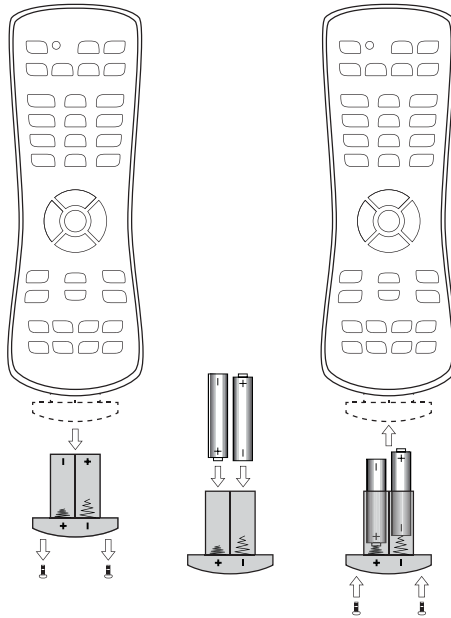

Battery Installation and Replacement

Note: The Peerless-AV Waterproof Universal Remote Control is supplied with batteries already installed.

If the Red LED light on the remote fails to illuminate when a button is pressed, the batteries may need to be replaced. Follow the directions below to replace the batteries.

Remove the two screws from the battery holder as shown. Pull the battery holder out of the bottom of the remote control and remove the batteries.

Insert two new 1.5V AAA batteries into the battery holder as shown. Ensure the positive and negative marks on the batteries are correctly oriented with the markings on the inside of the remote control's battery compartment.

Insert the battery holder back into the battery compartment of the remote control. Tighten both battery holder screws, making sure the screws are tightened all the way to maintain a waterproof seal (do not over tighten).