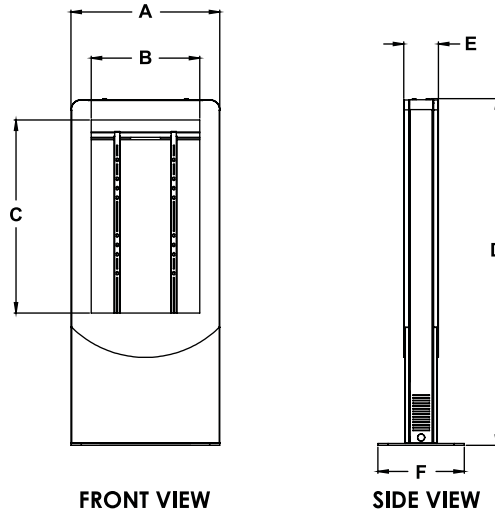

Product Specifications

	DIMENSIONS (W x H x D)	PRODUCT WEIGHT	LOAD CAPACITY	FINISH	AVAILABLE COLORS
KIPC2546(-S) KIPC2547(-S) KIPC2548(-S)	31.00" x 72.20" x 18.00" (787 x 1834 x 457mm)	KIPC2546(-S): 169lb (76.7kg) KIPC2547(-S): 168lb (76.2kg) KIPC2548(-S): 168lb (76.2kg)	125lb (56kg)	Powder Coat	KIPC2546, KIPC2547, KIPC2548: Gloss Black KIPC2546-S, KIPC2547-S, KIPC2548-S: Silver

Package Specifications

	PACKAGE SIZE (W x H x D)	PACKAGE SHIP WEIGHT	PACKAGE UPC CODE	PACKAGE CONTENTS	UNITS IN PACKAGE
KIPC2546(-S) KIPC2547(-S) KIPC2548(-S)	38.00" x 79.00" x 27.00" (965 x 2007 x 685mm)	KIPC2546(-S): 209lb (95kg) KIPC2547(-S): 208lb (94kg) KIPC2548(-S): 208lb (94kg)	KIPC2546: 735029315308 KIPC2547: 735029315322 KIPC2548: 735029315346 KIPC2546-S: 735029315315 KIPC2547-S: 735029315339 KIPC2548-S: 735029315353	Kiosk Enclosure, Display Mount, Installation Instructions and Mounting Hardware	1

*Antimicrobial protection is limited to the treated article and does not protect a user against disease causing bacteria. Always clean products thoroughly after each use.

All dimensions = inch (mm)

MODEL NO.	DIMENSION "A"	DIMENSION "B"	DIMENSION "C"	DIMENSION "D"	DIMENSION "E"	DIMENSION "F"
KIPC2546	31.00" (787mm)	22.61" (547mm)	40.20" (1021mm)	72.24" (1835mm)	7.20" (183mm)	18.00" (457mm)
KIPC2547	31.00" (787mm)	23.10" (587mm)	41.07" (1043mm)	72.24" (1835mm)	7.20" (183mm)	18.00" (457mm)
KIPC2548	31.00" (787mm)	23.57" (599mm)	41.96" (1066mm)	72.24" (1835mm)	7.20" (183mm)	18.00" (457mm)