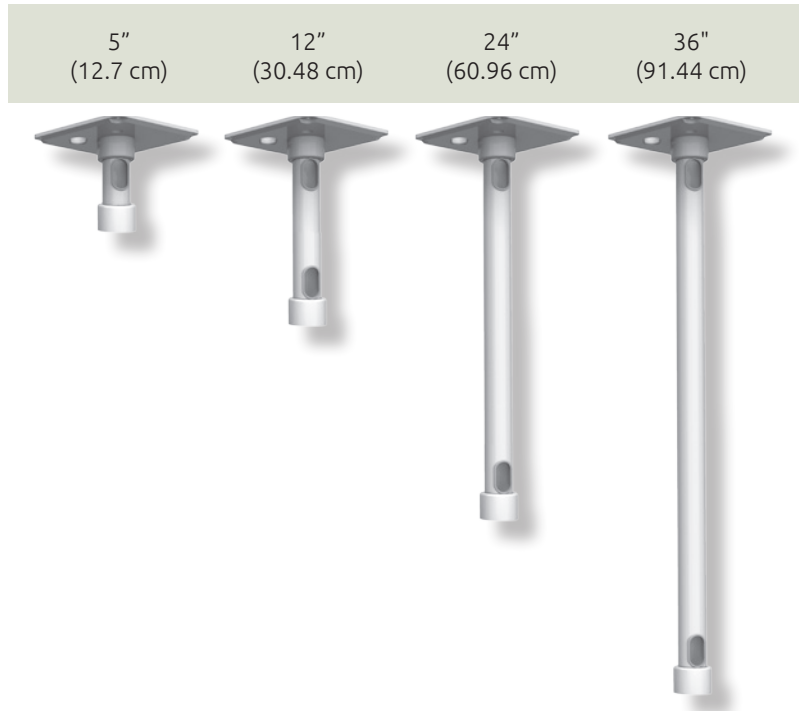

Ideal for operatories, this LCD arm gives you fingertip control

- The Titan Elite allows an LCD to be securely mounted from the ceiling or headwall shelf, pulled down when needed, then stowed up and out of the way.
- With multiple pivot points, this arm enables vertical and horizontal adjustments along with 360° of rotation.

Monitor not included

Adjusts with ease

- Fully enclosed gas cylinders
- Engineered for years of reliable service and quiet operation
- Powder coated and anodized for long wear and easy cleaning
- Fully cable managed through the arm assembly
- Ceiling extension pipes available in lengths of 5", 12", 24", and 36"

Vertical Adjust	Arm Swivel	Screen Tilt	Screen Swivel
21" (53.34 cm)	360°	180°	360°

- Load capacity:** 28 lbs (12.7 kg)
- Lift distance:** 21" (53.34 cm)
- Maximum reach:** 42" (106.68 cm)
- Arm swivel at mount:** 360°
- Screen swivel:** 360°
- Screen tilt:** 50°
- VESA interface:** 75mm and 100mm

Range of Motion and Dimension Drawings

EXTENDED

STOWED

CEILING EXTENSION PIPES available in four lengths

SOLID SUPPORT