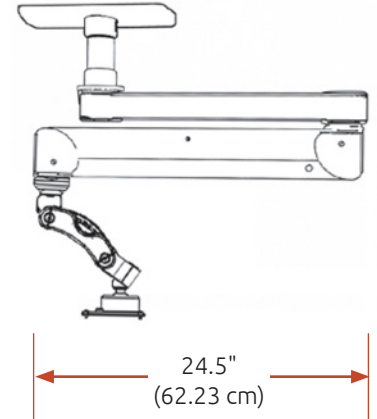

Ideal for operatories, this LCD arm gives you fingertip control

- The Titan Elite allows an LCD to be securely mounted from the ceiling or headwall shelf, pulled down when needed, then stowed up and out of the way.
- With multiple pivot points, this arm enables vertical and horizontal adjustments along with 360° of rotation.

Vertical Adjust	Arm Swivel	Screen Tilt	Screen Swivel
21" (53.34 cm)	360°	180°	360°

- Load capacity:** 28 lbs (12.7 kg)
- Lift distance:** 21" (53.34 cm)
- Maximum reach:** 42" (106.68 cm)
- Arm swivel at mount:** 360°
- Screen swivel:** 360°
- Screen tilt:** 50°
- VESA interface:** 75mm and 100mm

Range of Motion and Dimension Drawings

EXTENDED

STOWED

CEILING EXTENSION PIPES available in four lengths

SOLID SUPPORT