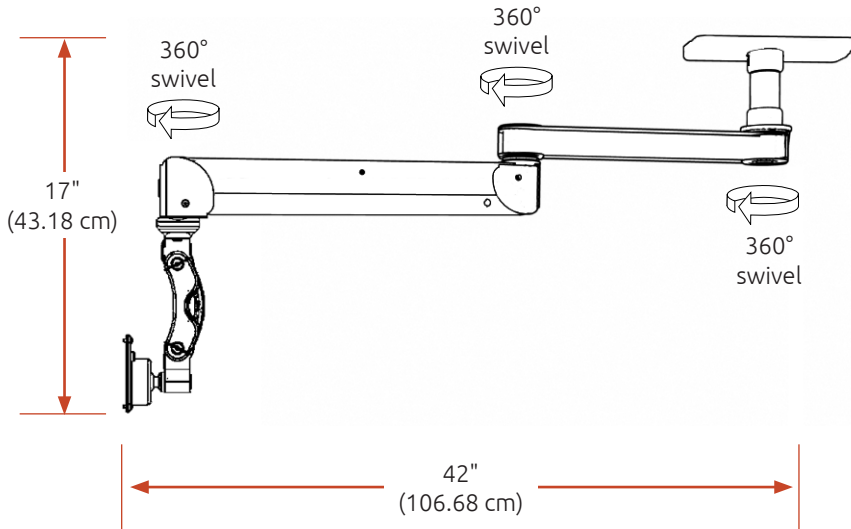

Ideal for operatories, this LCD arm gives you fingertip control

- The Titan Elite allows an LCD to be securely mounted from the ceiling or headwall shelf, pulled down when needed, then stowed up and out of the way.
- With multiple pivot points, this arm enables vertical and horizontal adjustments along with 360° of rotation.

Vertical Adjust	Arm Swivel	Screen Tilt	Screen Swivel
21" (53.34 cm)	360°	180°	360°

- Load capacity:** 28 lbs (12.7 kg)
- Lift distance:** 21" (53.34 cm)
- Maximum reach:** 42" (106.68 cm)
- Arm swivel at mount:** 360°
- Screen swivel:** 360°
- Screen tilt:** 50°
- VESA interface:** 75mm and 100mm

Range of Motion and Dimension Drawings

EXTENDED

STOWED

CEILING EXTENSION PIPES available in four lengths

SOLID SUPPORT