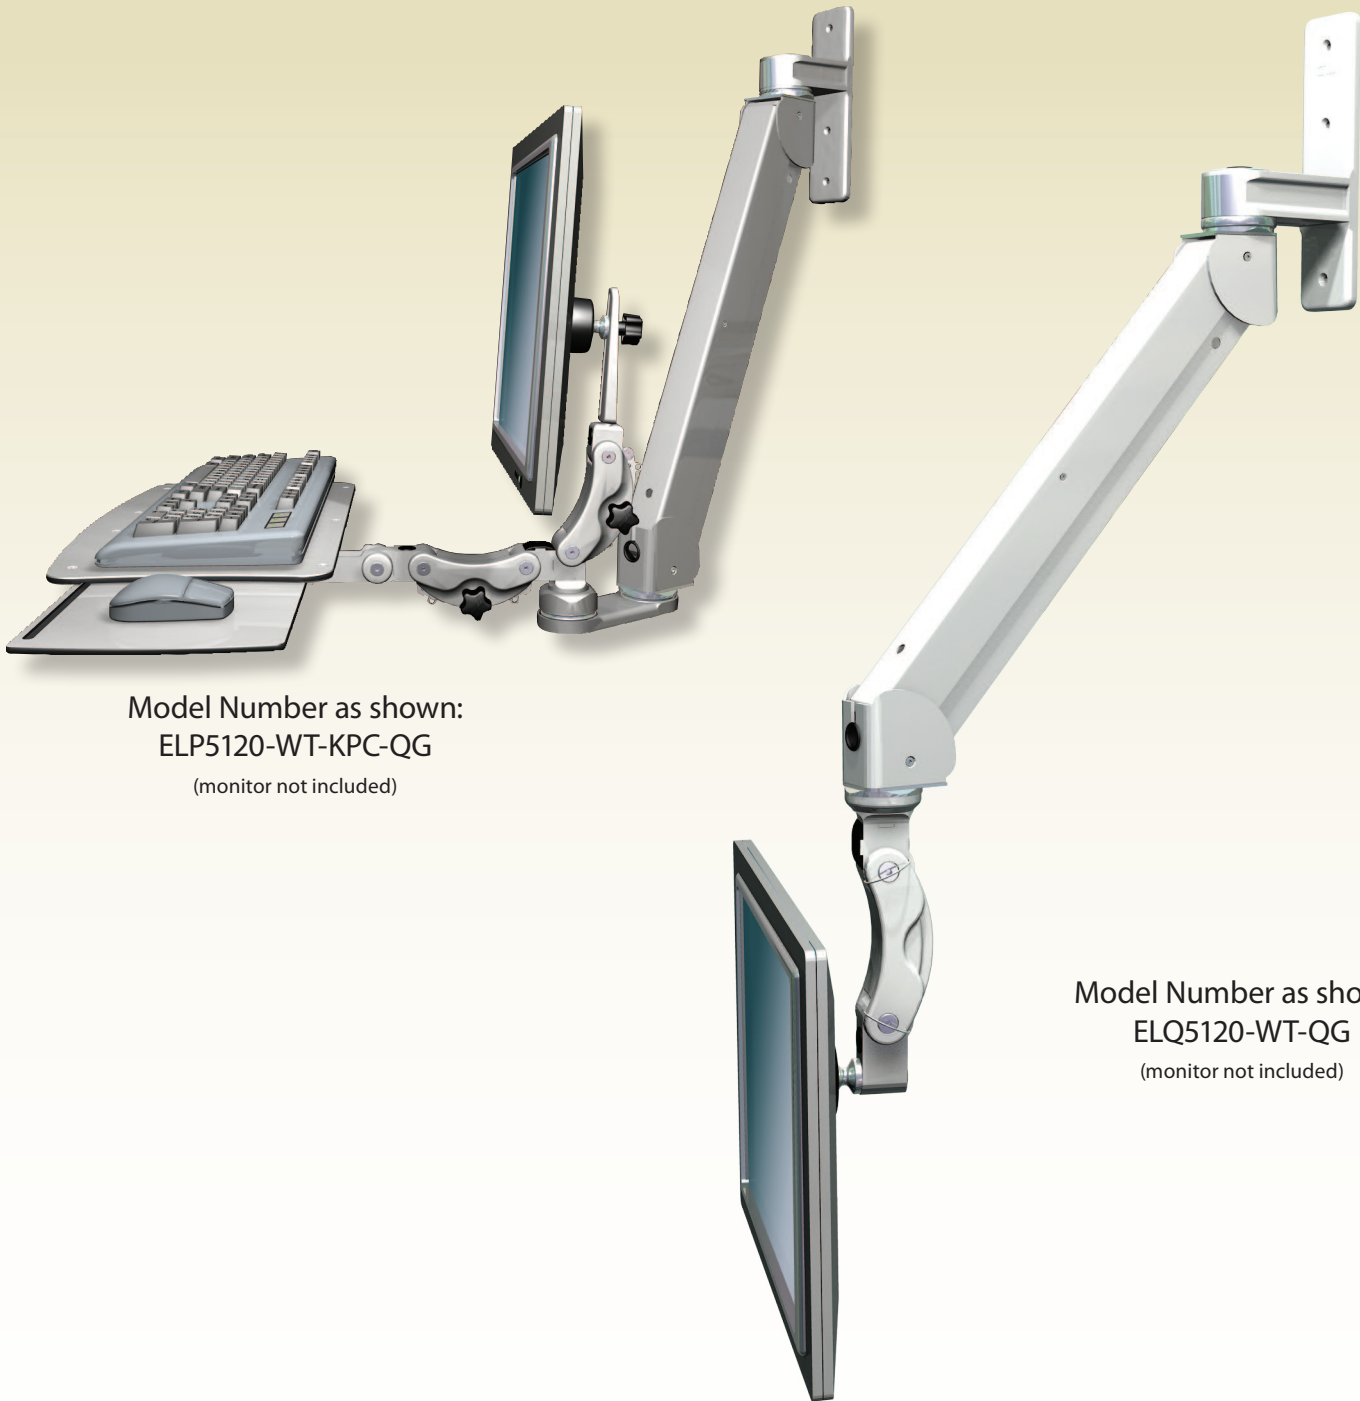

# Single Arm Elite with Paralink

Model Number as shown:  
ELP5120-WT-KPC-QG  
(monitor not included)

Model Number as shown:  
ELQ5120-WT-QG  
(monitor not included)

**ICW**

## DESCRIPTION:

The single arm Elite with Paralink Swivel incorporates design features allowing it to support up to 28 lbs (12.7 kg) while providing effortless movement. The Elite allows an LCD to be suspended and pulled out when required. The Elite is fully cable managed, gas spring assisted, and provides up to 21" of vertical and horizontal adjustment from mount to monitor, along with 180° of rotation.

Machined from billet aluminum, the unit is powder coated for a durable, lasting finish. Hand assembly ensures that a quality product is shipped to you.

## SPECIFICATIONS:

Finish:	Gray, black or medical white
Weight capacity:	28 lbs (12.7 kg)
Vert. adjustment range:	21"
Maximum reach:	33.6 "
Arm swivel at mount:	360°
Screen swivel:	360°
Screen tilt:	180°
VESA interface:	75mm and 100mm