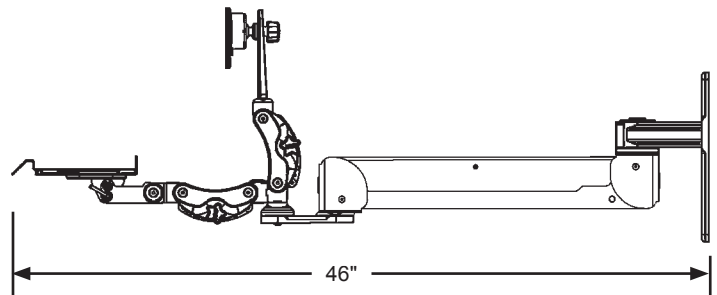

## SPECIFICATIONS:

Finish:	Gray, black or medical white
Weight capacity:	28 lbs (12.7 kg)
Vert. adjustment range:	21"
Maximum reach:	33.6 "
Arm swivel at mount:	360°
Screen swivel:	360°
Screen tilt:	180°
VESA interface:	75mm and 100mm

Shown with keyboard tray

SIDE folded

SIDE extended