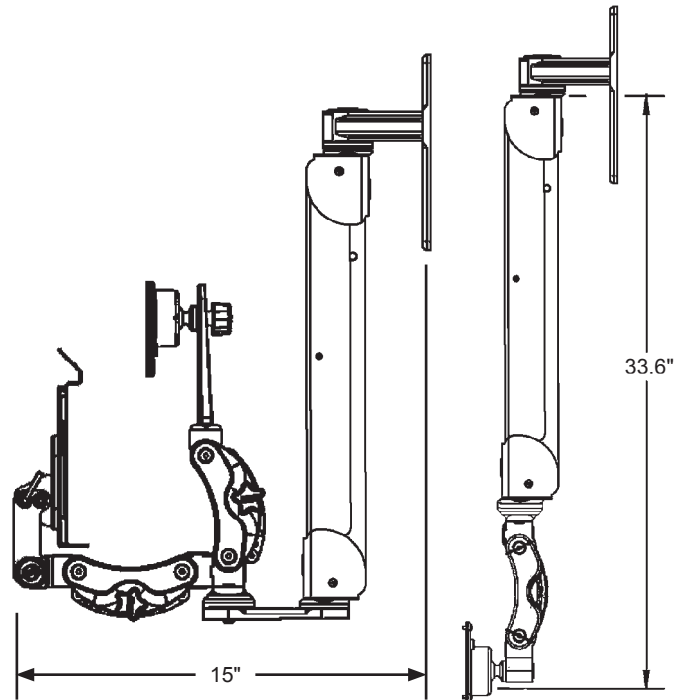

## DESCRIPTION:

The single arm Elite with Paralink Swivel incorporates design features allowing it to support up to 28 lbs (12.7 kg) while providing effortless movement. The Elite allows an LCD to be suspended and pulled out when required. The Elite is fully cable managed, gas spring assisted, and provides up to 21" of vertical and horizontal adjustment from mount to monitor, along with 180° of rotation.

## SPECIFICATIONS:

Finish:	Gray, black or medical white
Weight capacity:	28 lbs (12.7 kg)
Vert. adjustment range:	21"
Maximum reach:	33.6 "
Arm swivel at mount:	360°
Screen swivel:	360°
Screen tilt:	180°
VESA interface:	75mm and 100mm

Shown with keyboard tray

SIDE folded

SIDE extended