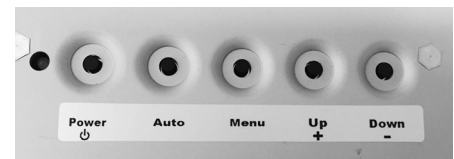

Applications:

- Kiosk
- Gaming/Amusement
- Industrial Automation
- POP/POI