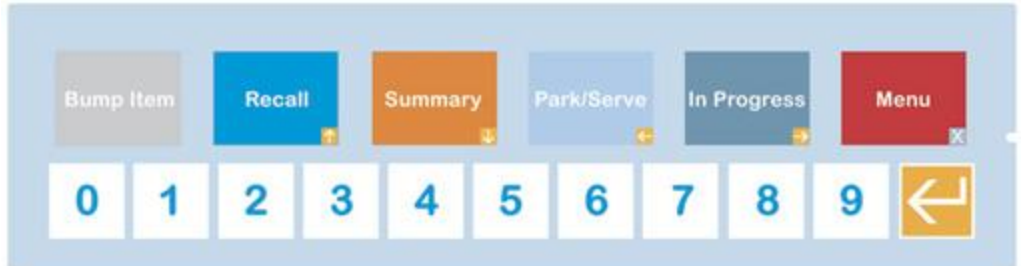

Option A
 (IBM Bump Bar
 Compatible
 Layout)

Option B
 (Progressive
 Software
 Compatible
 Layout)

Option C

Option D
 (Positouch
 Compatible Layout
 - KB1700PH)

Option E
 (Exit41 Compatible
 Layout)

Option F

Option G

Option IN

Option K