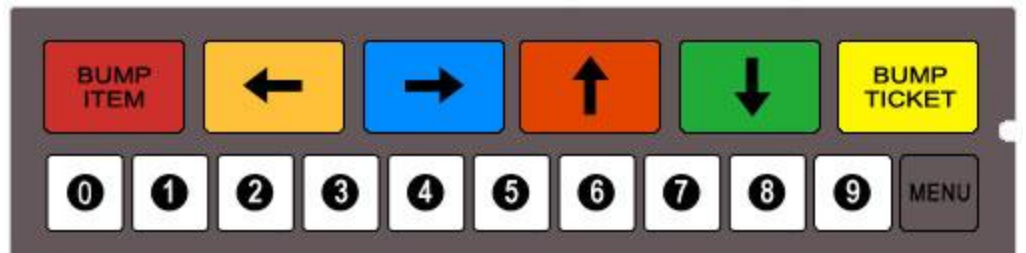

Option A
 (IBM Bump Bar
 Compatible
 Layout)

Option B
 (Progressive
 Software
 Compatible
 Layout)

Option C

Option D
 (Positouch
 Compatible Layout
 - KB1700PH)

Option E
 (Exit41 Compatible
 Layout)

Option F

Option G

Option IN

Option K