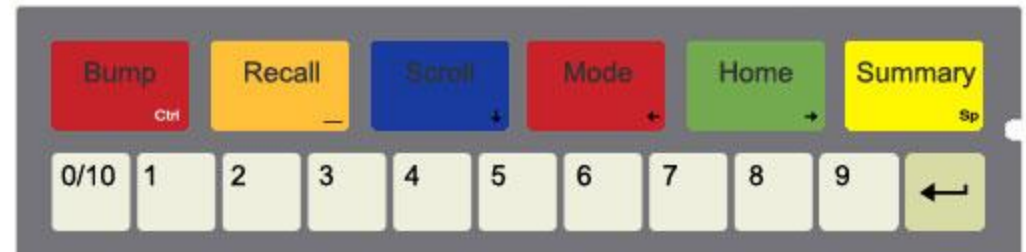

Option A
 (IBM Bump Bar
 Compatible
 Layout)

Option B
 (Progressive
 Software
 Compatible
 Layout)

Option C

Option D
 (Positouch
 Compatible Layout
 - KB1700PH)

Option E
 (Exit41 Compatible
 Layout)

Option F

Option G

Option IN

Option K