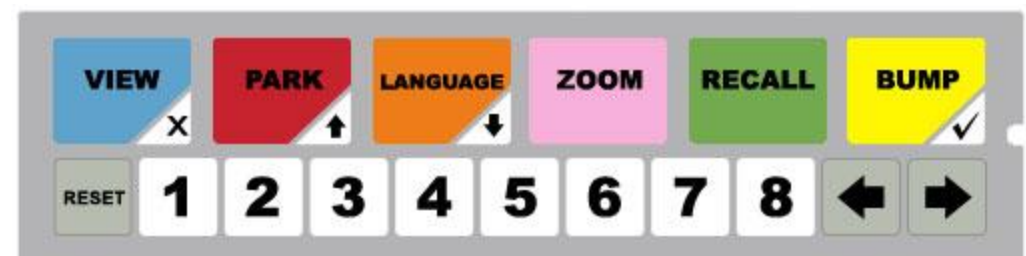

Option A
 (IBM Bump Bar
 Compatible
 Layout)

Option B
 (Progressive
 Software
 Compatible
 Layout)

Option C

Option D
 (Positouch
 Compatible Layout
 - KB1700PH)

Option E
 (Exit41 Compatible
 Layout)

Option F

Option G

Option IN

Option K