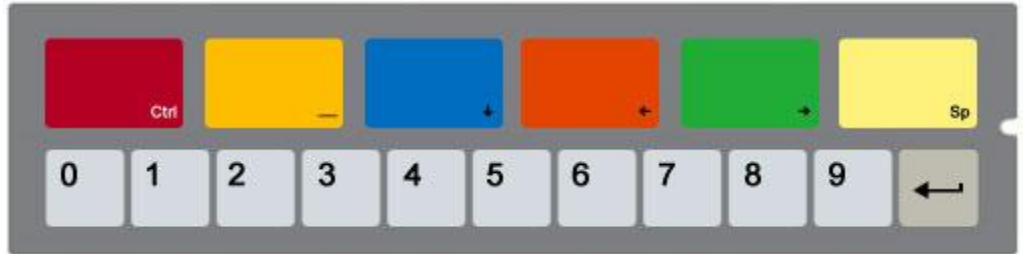

Option A
 (IBM Bump Bar
 Compatible
 Layout)

Option B
 (Progressive
 Software
 Compatible
 Layout)

Option C

Option D
 (Positouch
 Compatible Layout
 - KB1700PH)

Option E
 (Exit41 Compatible
 Layout)

Option F

Option G

Option IN

Option K