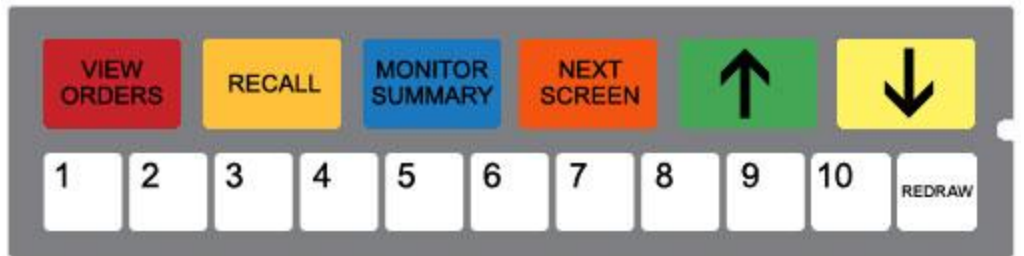

Option A
 (IBM Bump Bar
 Compatible
 Layout)

Option B
 (Progressive
 Software
 Compatible
 Layout)

Option C

Option D
 (Positouch
 Compatible Layout
 - KB1700PH)

Option E
 (Exit41 Compatible
 Layout)

Option F

Option G

Option IN

Option K