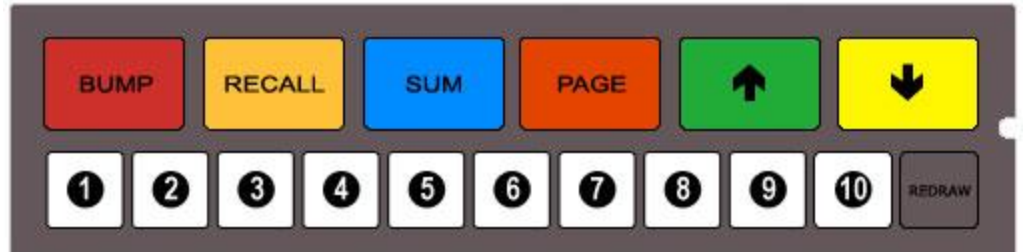

Option A
 (IBM Bump Bar
 Compatible
 Layout)

Option B
 (Progressive
 Software
 Compatible
 Layout)

Option C

Option D
 (Positouch
 Compatible Layout
 - KB1700PH)

Option E
 (Exit41 Compatible
 Layout)

Option F

Option G

Option IN

Option K