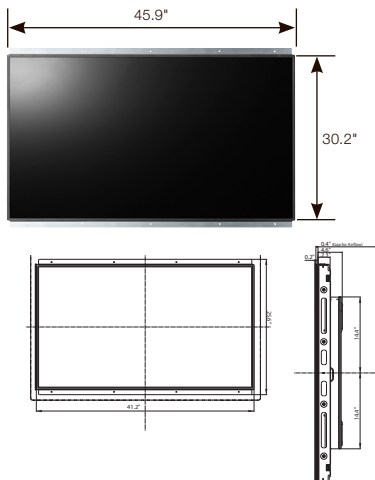

460DR 460DRn

46" Outdoor LCD Panels

Features

High Brightness, High Contrast

1500 nits brightness and 3500:1 contrast ratio assure excellent visibility even in bright outdoor environments.

Customizable

The DR series lends itself to a variety of custom applications, such as menu sign boards and movie theater displays.

Enhanced Connectivity

Professional-level connectivity includes VGA, DVI, BNC, CVBS, S-Video, Component and HDMI.

Network Connectivity

The 460DRn offers network connectivity, so you can control content more easily over your network. It also means you don't need a dedicated CPU installed at each display's location.

Coming Soon

The 70" and 82" DR/DRn displays will be available in early 2009.

460DRn Dimensions

Specifications

		460DR	460DRn	
Panel	Diagonal Size	46"	46"	
	Type	S-PVA (DID)	S-PVA (DID)	
	Resolution	1366 x 768	1366 x 768	
	Pixel Pitch (H x V)	0.7455 x 0.7455	0.7455 x 0.7455	
	Brightness (Typ.)	1500 cd/m²	1500 cd/m²	
	Contrast Ratio	3500:1	3500:1	
	Viewing Angle (H/V)	178°/178°	178°/178°	
	Response Time (G-to-G)	8 ms	8 ms	
	Color Space (CIE1931)	50%	50%	
	Connectivity	PC inputs	VGA/DVI/BNC	VGA/DVI/BNC
Video Inputs		CVBS/S-Video/Component/HDMI	CVBS/S-Video/Component/HDMI	
Power	Power Consumption (Max)	330W	400W	
	Power Consumption at Stand-by (Max)	1W (Energy Saving ON)/5W (Energy Saving OFF)	1W (Energy Saving ON)/5W (Energy Saving OFF)	
	Power Supply	AC 100 - 240 V (+/-10%), 50/60 Hz	AC 100 - 240 V (+/-10%), 50/60 Hz	
Mechanical Spec	VESA Mount	600 x 400 mm	600 x 400 mm	
	Weight (Set/Package)	57.3 lbs./67.7 lbs.	57.3 lbs./67.7 lbs.	
	Dimension (W/O Stand)	41.2" x 25.6" x 4.6"	25.6" x 41.2" x 4.6"	
	Packing Dimension	45.9" x 30.2" x 11.4"	45.9" x 30.2" x 11.4"	
	Bezel Width	11 mm (Panel)	11 mm (Panel)	
Operation	Operating Temperature	TBD	TBD	
	Humidity	TBD	TBD	
	MTBF	50,000 hrs.	50,000 hrs.	
	Regulations	Safety: UL, CSA, NOM EMC: FCC Ergonomics & Environments (option): TCO'95, TCO'99	Safety: UL, CSA, NOM EMC: FCC Ergonomics & Environments (option): TCO'95, TCO'99	
Feature	Special Features	- Kit type - Air Conditioner or Air Conditioner Guide supported	- Kit type - Air Conditioner or Air Conditioner Guide supported	
Network	Operating System	N/A	Windows XP Embedded	
	Software	N/A	Maginfo Pro-Extension	
	CPU	N/A	AMD Athlon64 X2 3400+ (1.8GHz, Dual Core)	
	Cache	N/A	256KB (L1), 1MB (L2)	
	N/B	N/A	AMD RS690T	
	S/B	N/A	AMD SB600	
	GPU	N/A	AMD RS690T (IGP)	
	FDM	N/A	4GB	
	Memory	N/A	SEC DDR2 1GB (Single Channel)	
	Ethernet	N/A	Marvell 88E8055 Gigabit LAN	
	USB	N/A	3 USB	
	VGA Out	N/A	1 VGA Out	
	Audio Codec	N/A	Realtek ALC262	
Maginfo features	N/A	- Contents Play (Photo, Movie, Music, Offices, PDF, Flash, Web Page, Text, Input sources) - Contents scheduler - MDC via Network - Diagnosis (Lamp, Temperature, Fan, etc.) - Network System information - Asset management - Global Network		
Package Contents	Manuals	Quick Setup Guide, Warranty Card, Users Guide	Quick Setup Guide, Warranty Card, Users Guide	
	Cables	D-sub cable, Power Cord	D-sub cable, Power Cord	
	Others	Remote Control, Batteries, BNC to RCA Adapter Jack	Remote Control, Batteries, BNC to RCA Adapter Jack	
Green Management	Emission Standard	EMC	EMC	
	RoHS Compliant	■	■	
	Energy Star Compliant	■	■	
	Product Recyclability	CCFL panel contains mercury, please dispose of properly	CCFL panel contains mercury, please dispose of properly	
	Packaging Recyclability	Packing materials recyclable	Packing materials recyclable	

Product Information: 1-866-542-7214 www.samsungmonitors.com

Product Support: 1-800-SAMSUNG