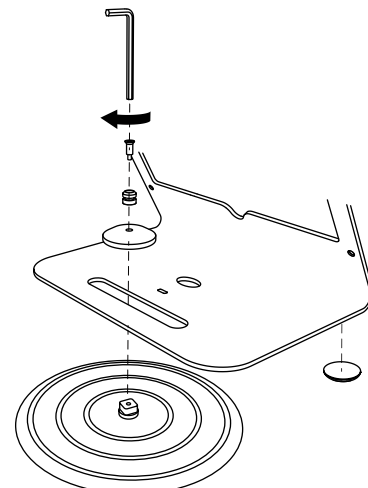

Pivot & Slide Slot Installation