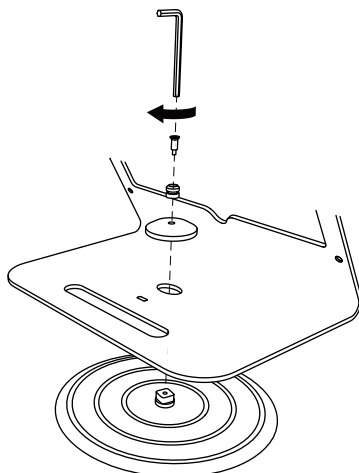

Pivot Hole Installation