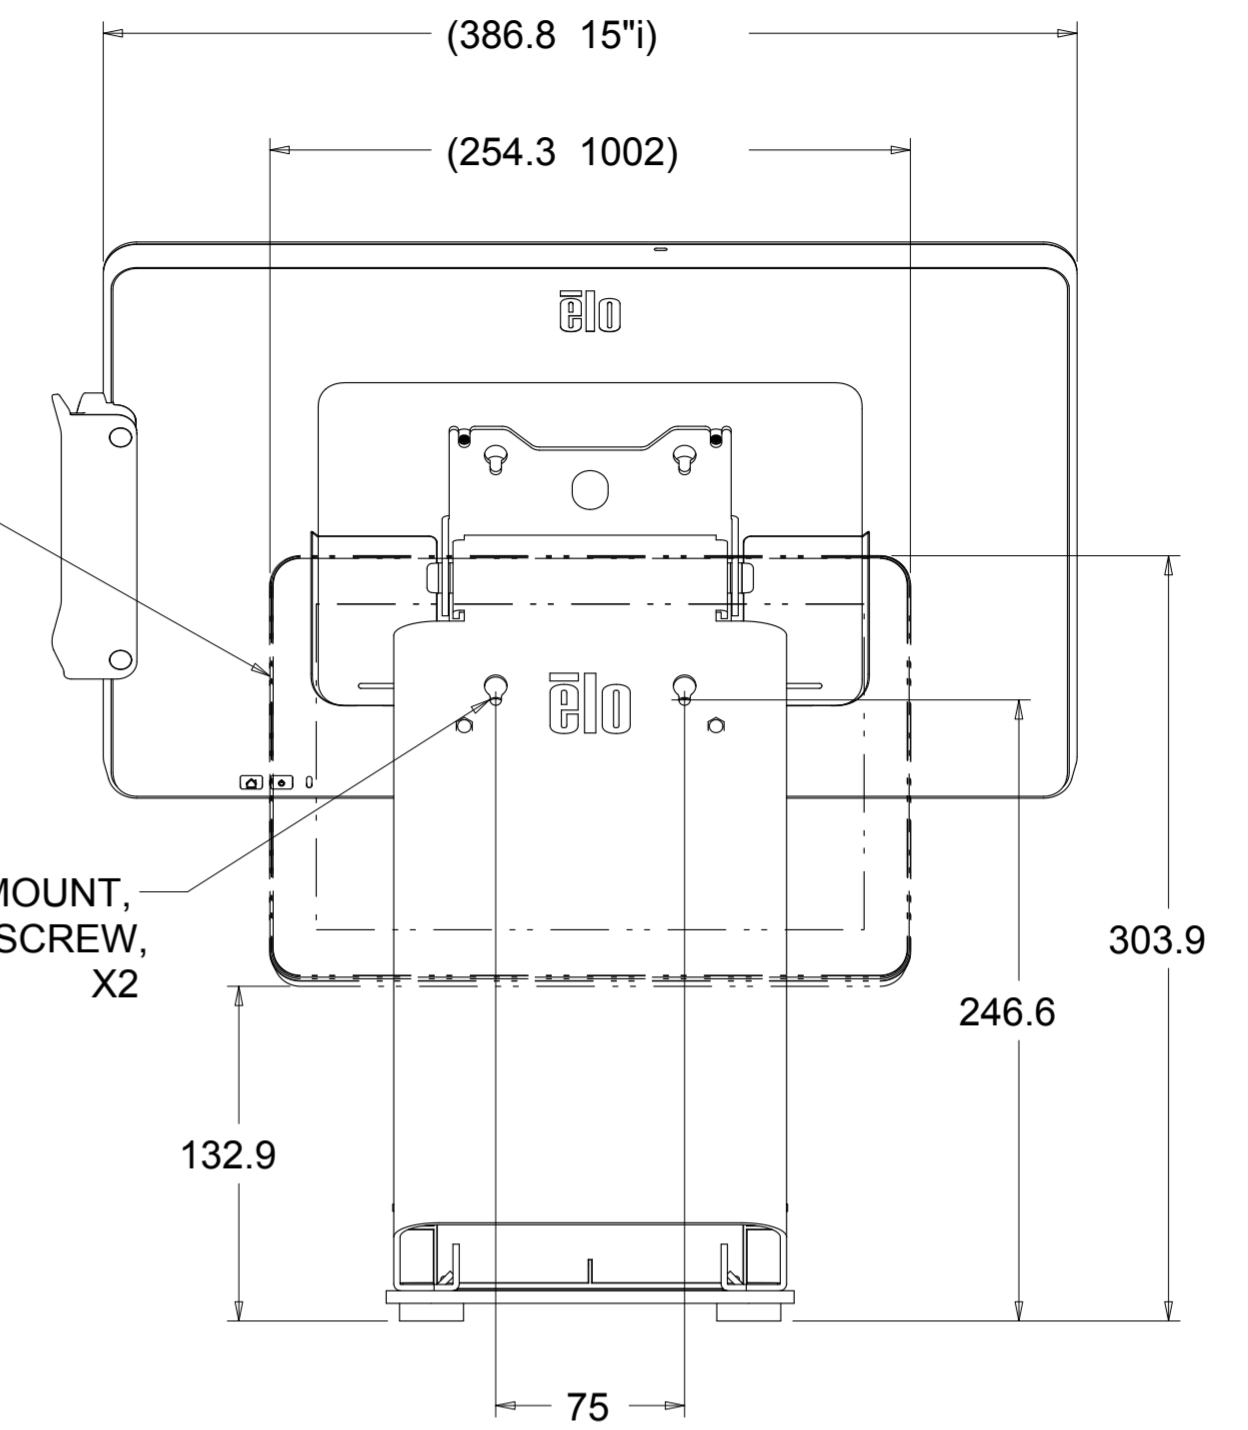

DIMENSIONAL DRAWING, WALLABY POS STAND, X-SERIES

P/N: E847771 = BLACK

DIMENSIONS ARE IN MILLIMETERS

elo

MS602095

DATE: 03/25/18

REV: A

DIMENSIONAL DRAWING, WALLABY POS STAND

P/N: E353950 = BLACK
E353758 = WHITE

OPTIONAL
REAR FACING DISPLAY,
ELO 1002, P/N E045337

REAR DISPLAY MOUNT,
THRU-HOLE FOR 4mm SCREW,
X2

MAX. DIMENSIONS
FOR PRINTER:
DEPTH = 205mm
WIDTH = 140mm
HEIGHT = 132mm