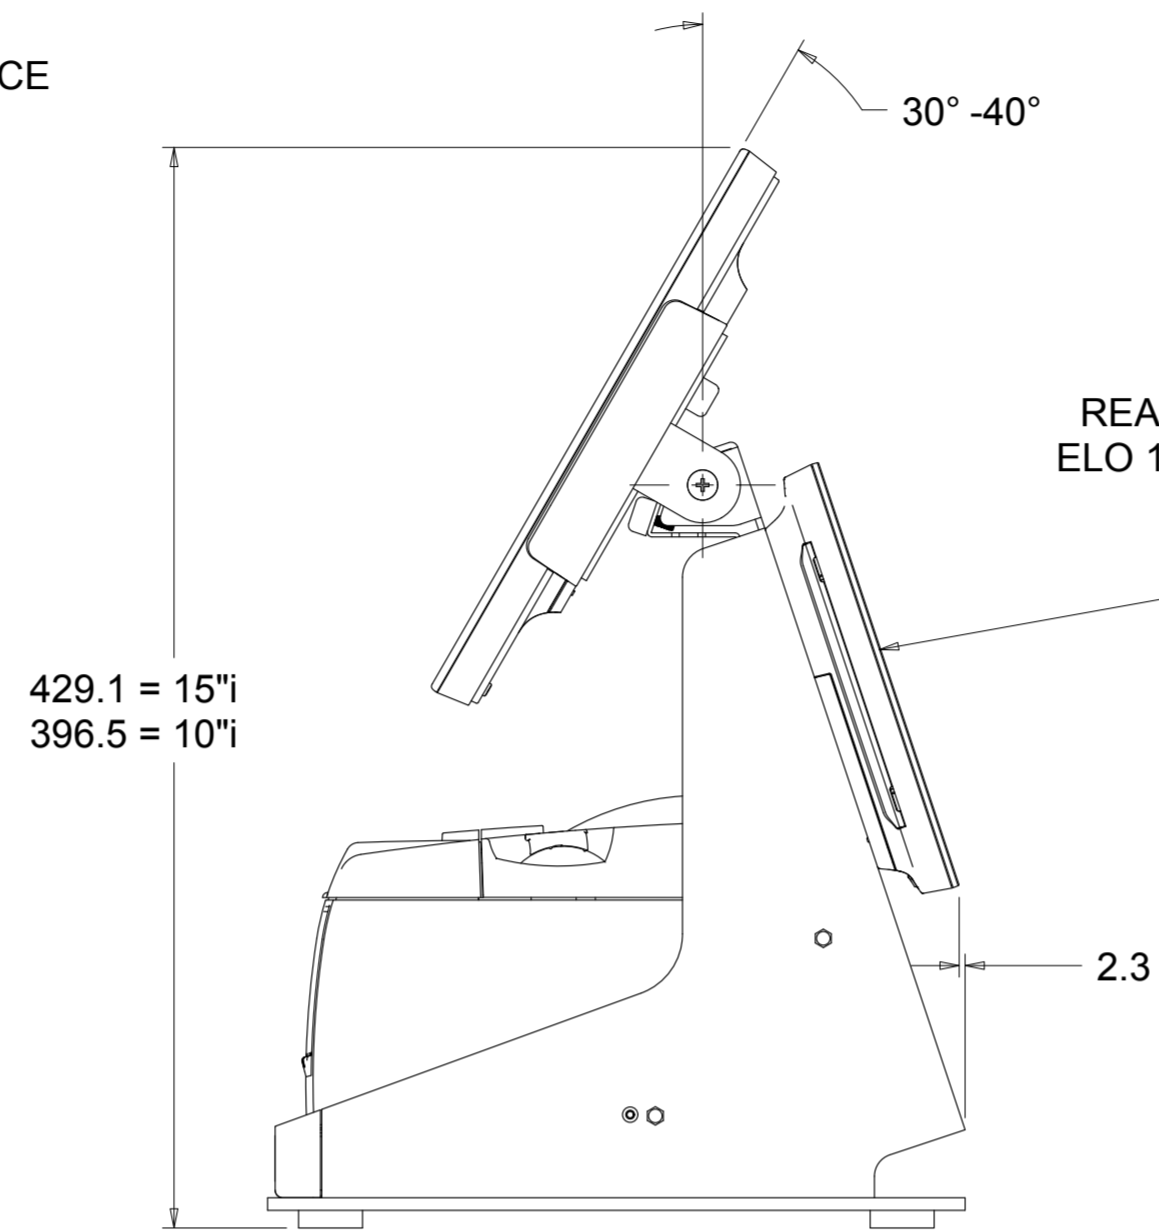

DIMENSIONAL DRAWING, WALLABY POS STAND, X-SERIES

P/N: E847771 = BLACK

DIMENSIONS ARE IN MILLIMETERS

elo

MS602095

DATE: 03/25/18

REV: A

DIMENSIONAL DRAWING, WALLABY POS STAND

P/N: E353950 = BLACK
E353758 = WHITE

OPTIONAL
REAR FACING DISPLAY,
ELO 1002, P/N E045337

REAR DISPLAY MOUNT,
THRU-HOLE FOR 4mm SCREW,
X2

MAX. DIMENSIONS
FOR PRINTER:
DEPTH = 205mm
WIDTH = 140mm
HEIGHT = 132mm