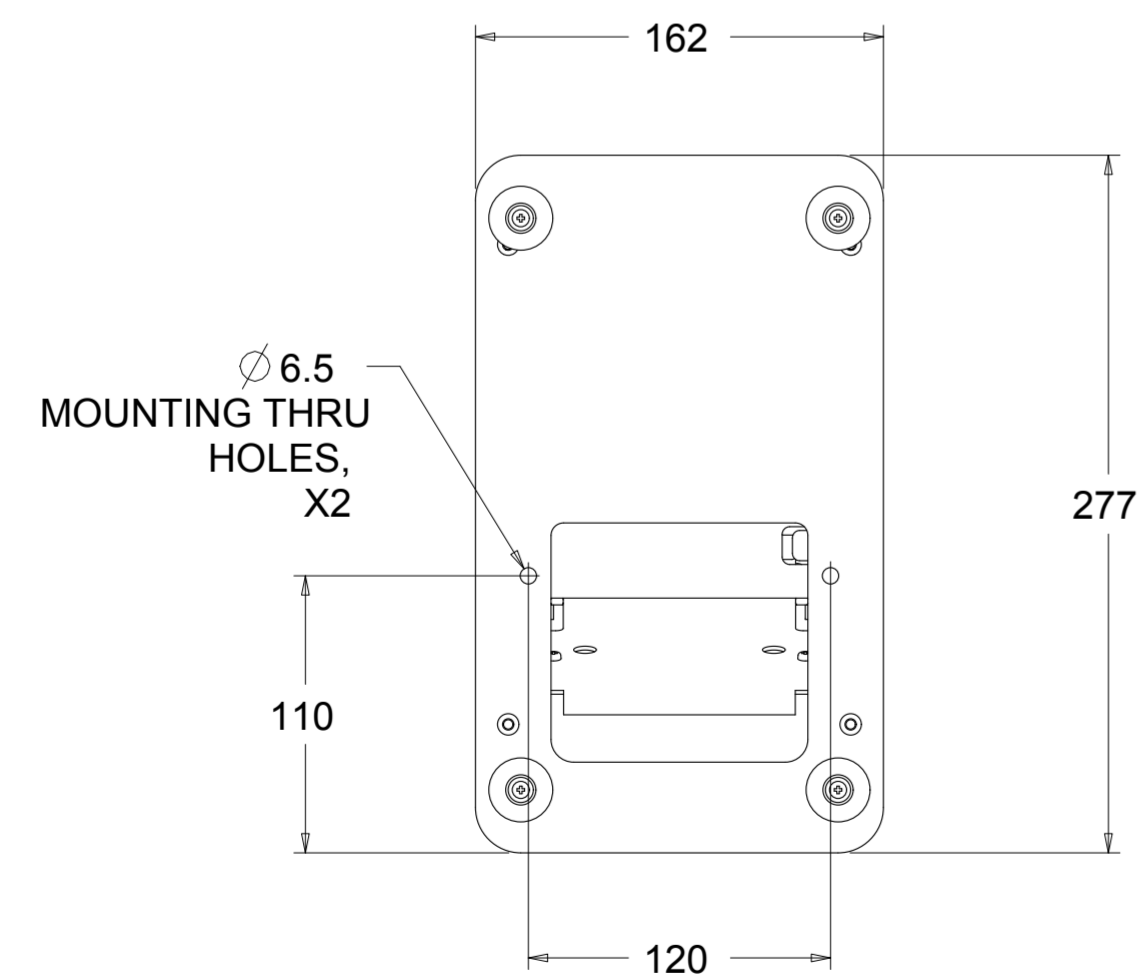

DIMENSIONAL DRAWING, WALLABY POS STAND, X-SERIES

P/N: E847771 = BLACK

DIMENSIONS ARE IN MILLIMETERS

elo

MS602095

DATE: 03/25/18

REV: A

DIMENSIONAL DRAWING, WALLABY POS STAND

P/N: E353950 = BLACK
E353758 = WHITE

OPTIONAL
REAR FACING DISPLAY,
ELO 1002, P/N E045337

REAR DISPLAY MOUNT,
THRU-HOLE FOR 4mm SCREW,
X2

MAX. DIMENSIONS
FOR PRINTER:
DEPTH = 205mm
WIDTH = 140mm
HEIGHT = 132mm